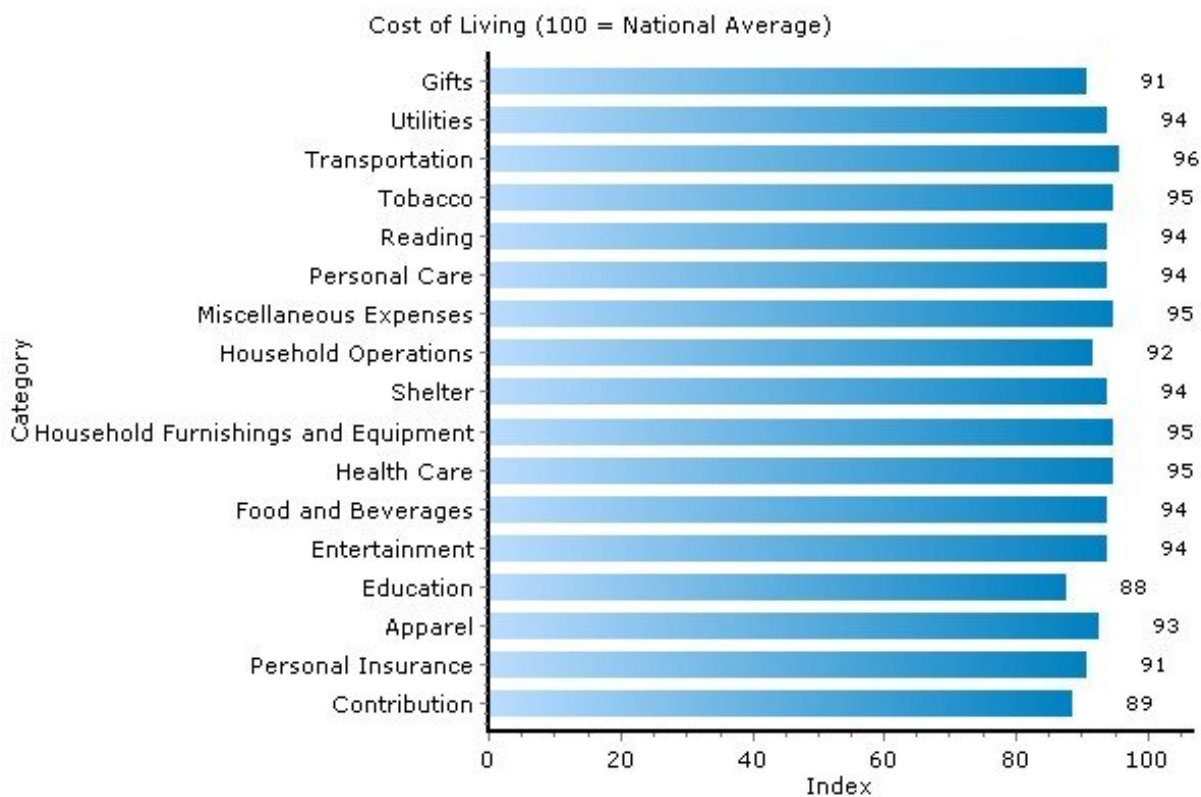

Copyright © 2009 Onboard Informatics
Information presumed reliable when
collected but not guaranteed and
should be independently verified.

Pei Lin Huang
Keller Williams Syracuse

PeiLin@YourCNYHome.com