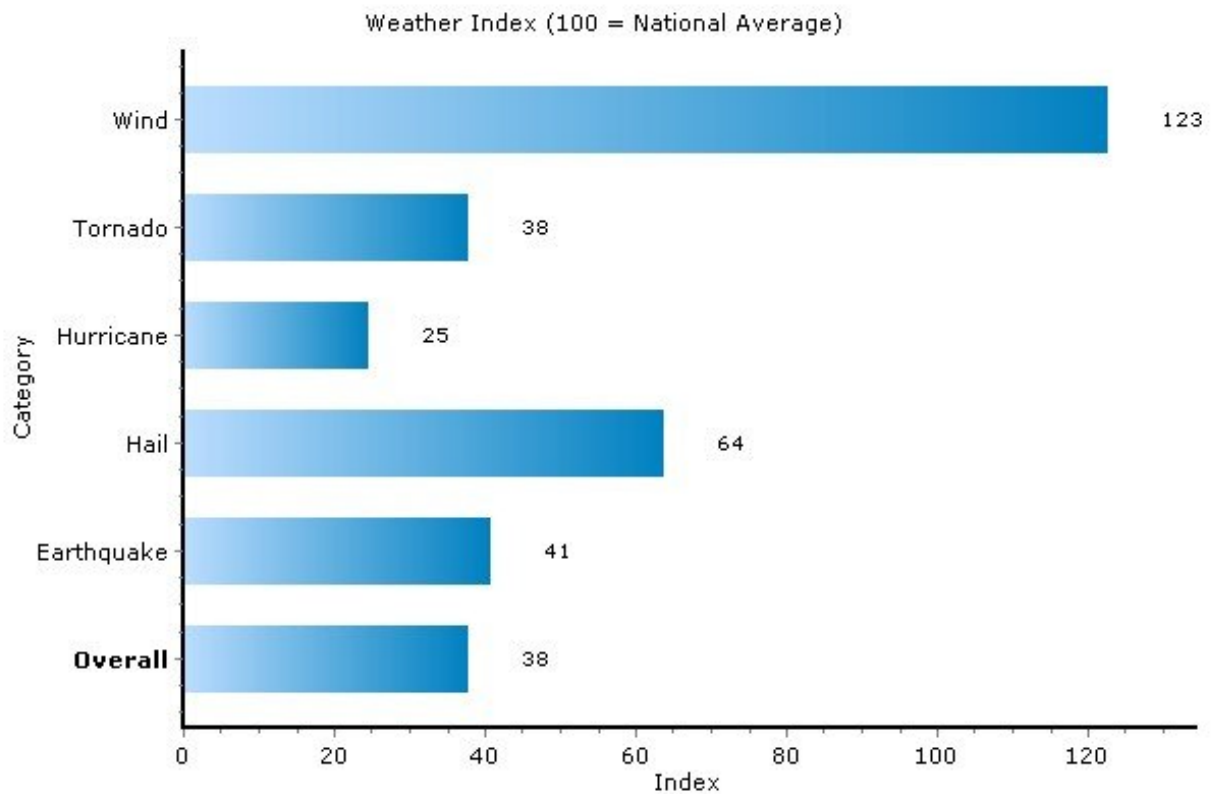

## Climate: Weather Index

13219, Syracuse, New York

Copyright © 2009 Onboard Informatics  
Information presumed reliable when  
collected but not guaranteed and  
should be independently verified.

**Pei Lin Huang**  
Keller Williams Syracuse