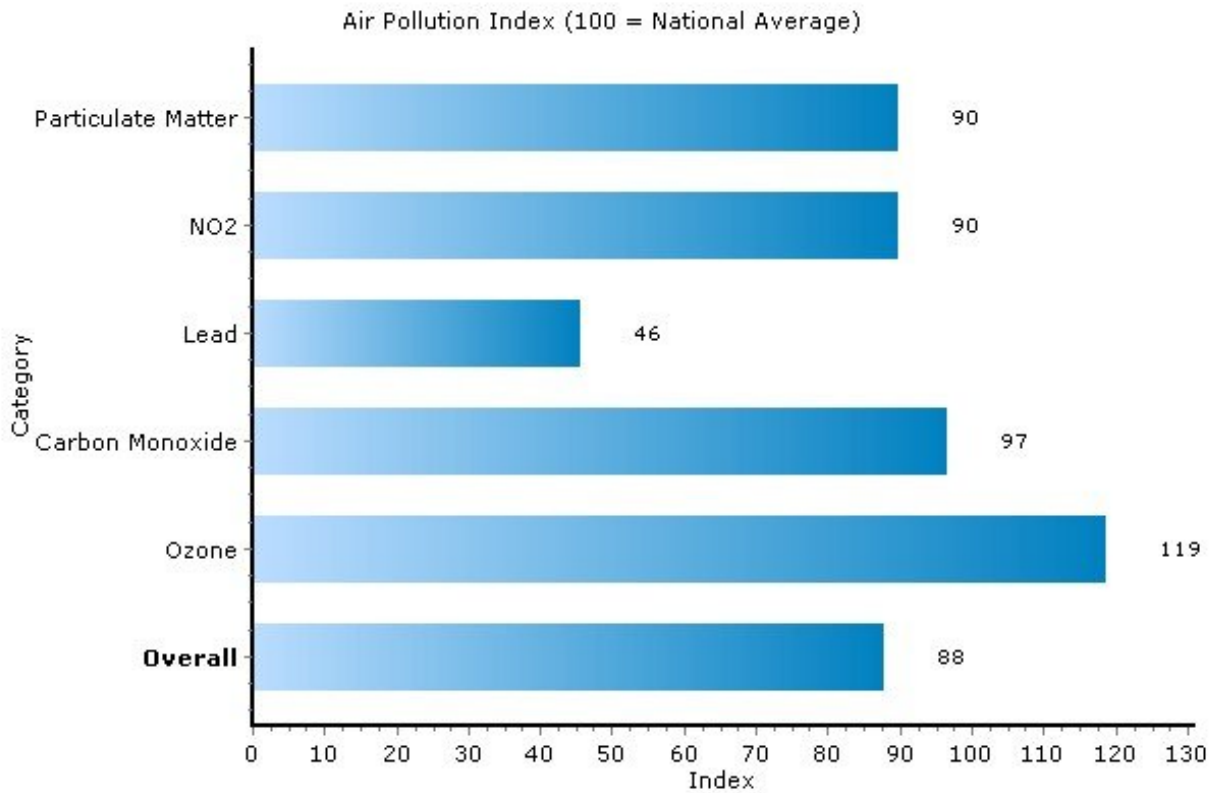

Copyright © 2009 Onboard Informatics
Information presumed reliable when
collected but not guaranteed and
should be independently verified.

Pei Lin Huang
Keller Williams Syracuse

PeiLin@YourCNYHome.com