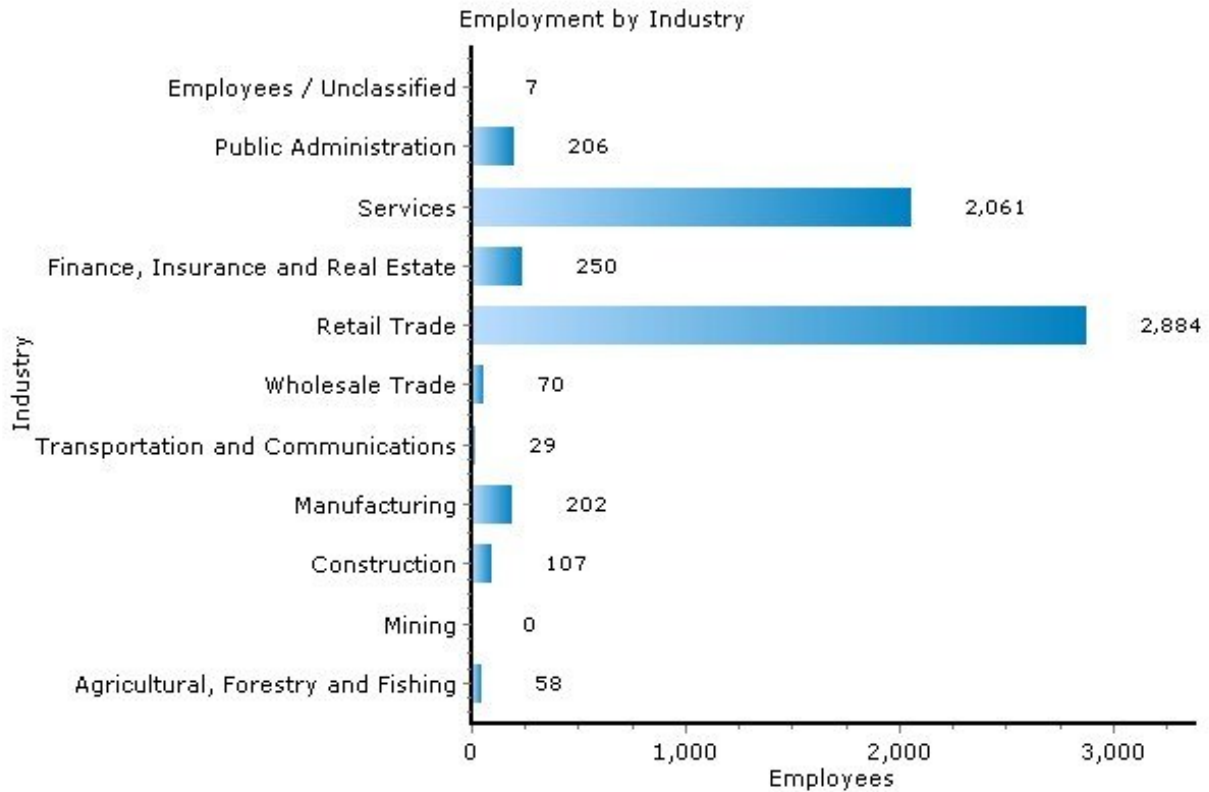

Copyright © 2009 Onboard Informatics
Information presumed reliable when
collected but not guaranteed and
should be independently verified.

Pei Lin Huang
Keller Williams Syracuse

PeiLin@YourCNYHome.com