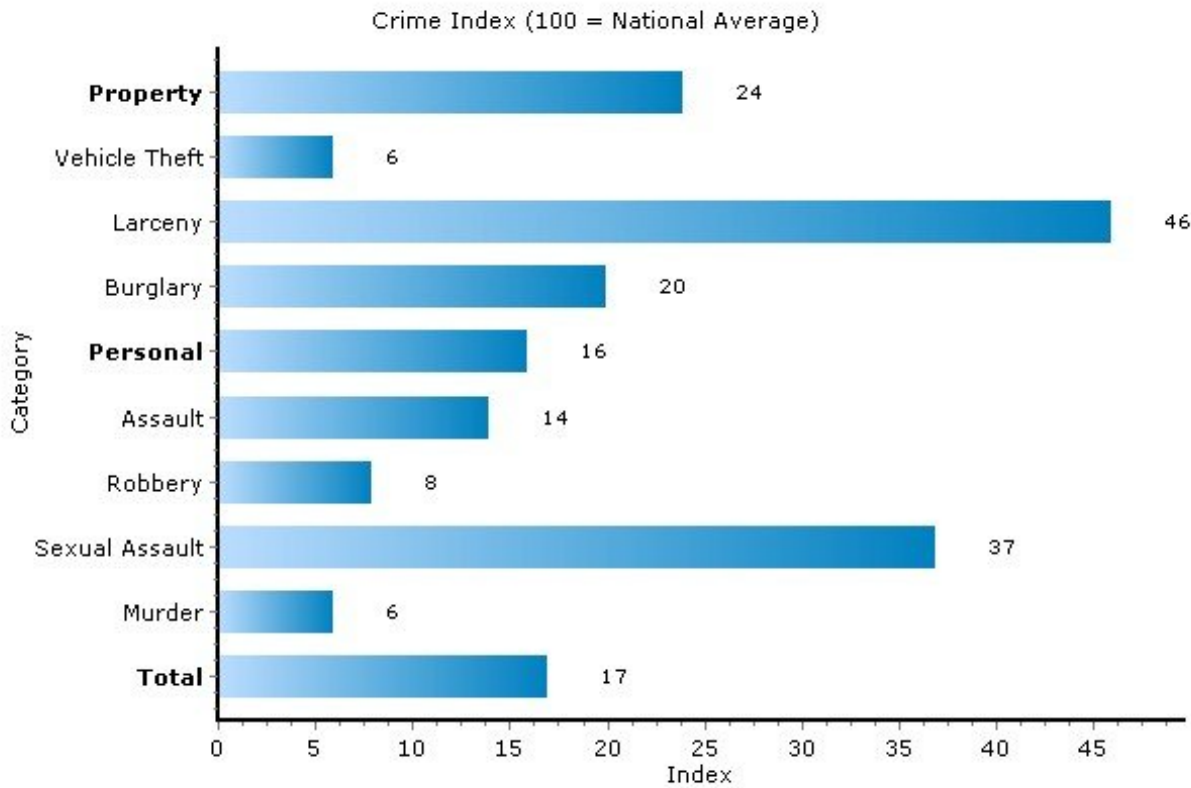

Copyright © 2009 Onboard Informatics
Information presumed reliable when
collected but not guaranteed and
should be independently verified.

Pei Lin Huang
Keller Williams Syracuse

PeiLin@YourCNYHome.com