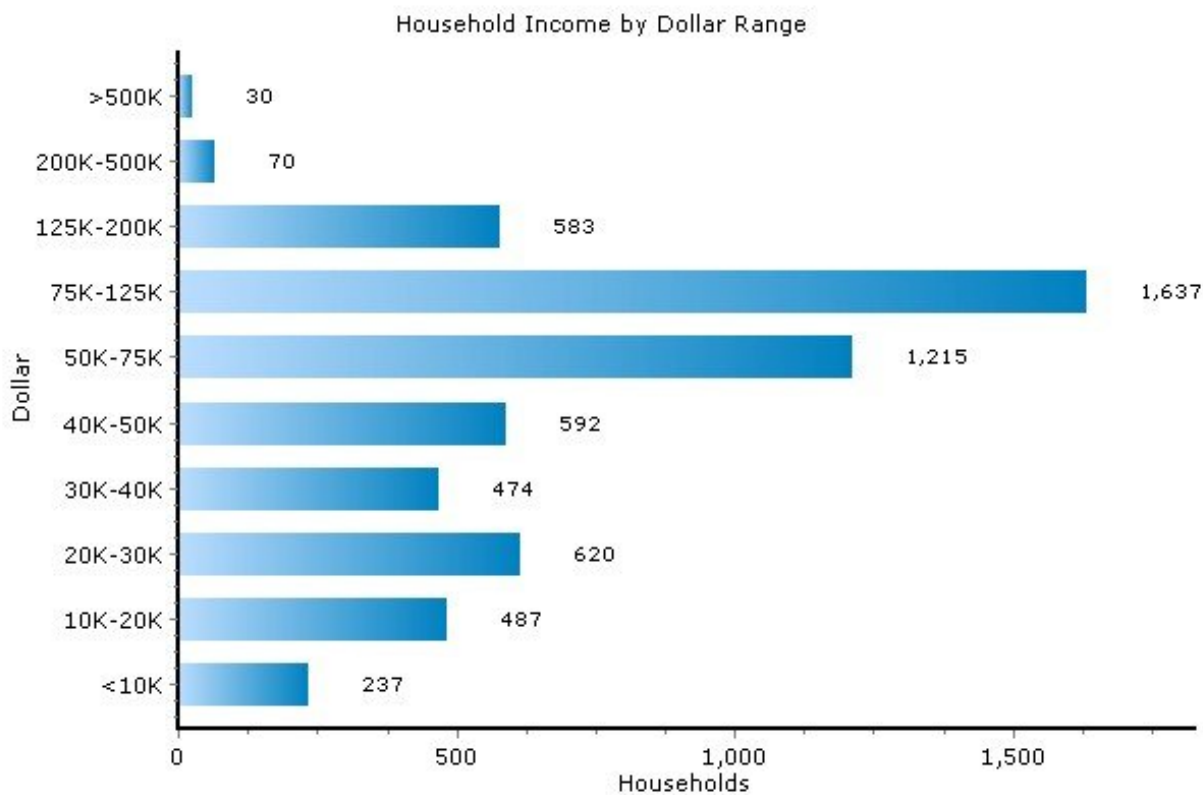

## Income

13219, Syracuse, New York

Income	13219	New York
Median Household Income	\$60,501	\$53,471
Average Household Income	\$61,768	\$77,295
Median Disposable Income	\$49,948	\$44,967

Copyright © 2009 Onboard Informatics  
Information presumed reliable when  
collected but not guaranteed and  
should be independently verified.