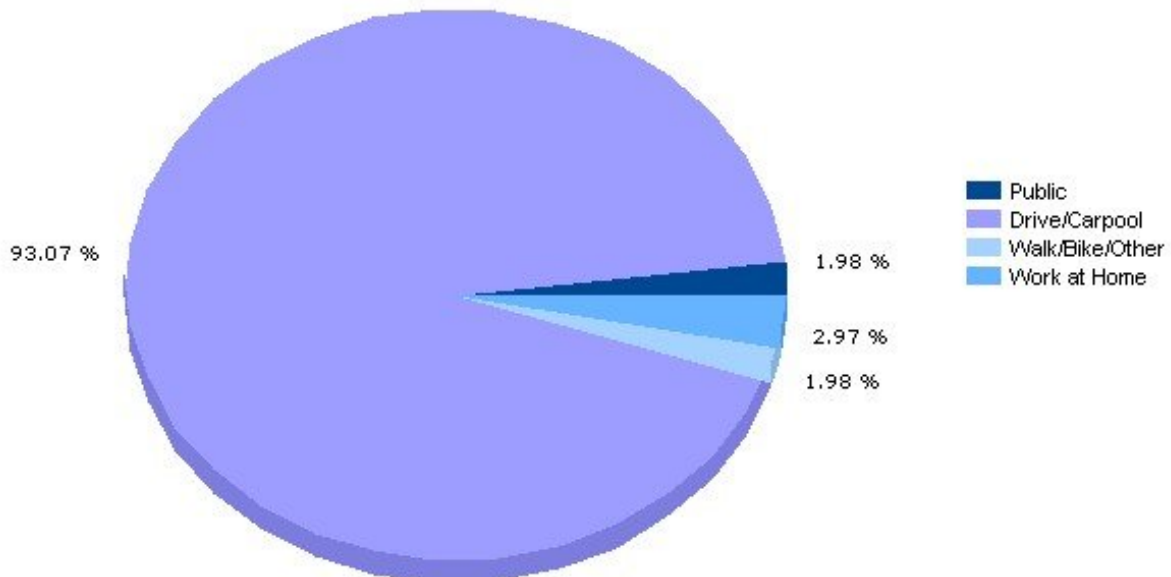

Transportation

13219, Syracuse, New York

Transportation	13219	New York
Median Travel Time to Work (mins)	17.8	25.1

Travel to Work