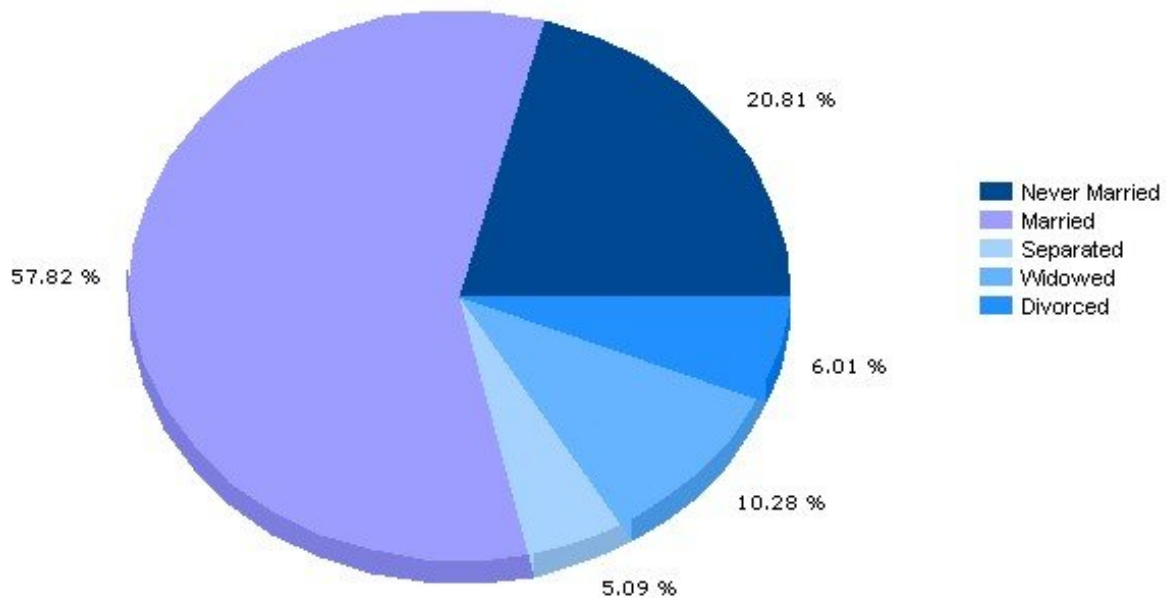

Household

13219, Syracuse, New York

Household	13219	New York
Number of Households	5,944	7,098,461
Average Household Size	2	3
Household with Children	27.5%	32.8%
Household with no Children	72.5%	67.2%
Household: Family	65.6%	64.1%
Household: Non-Family	34.4%	35.9%

Marital Status