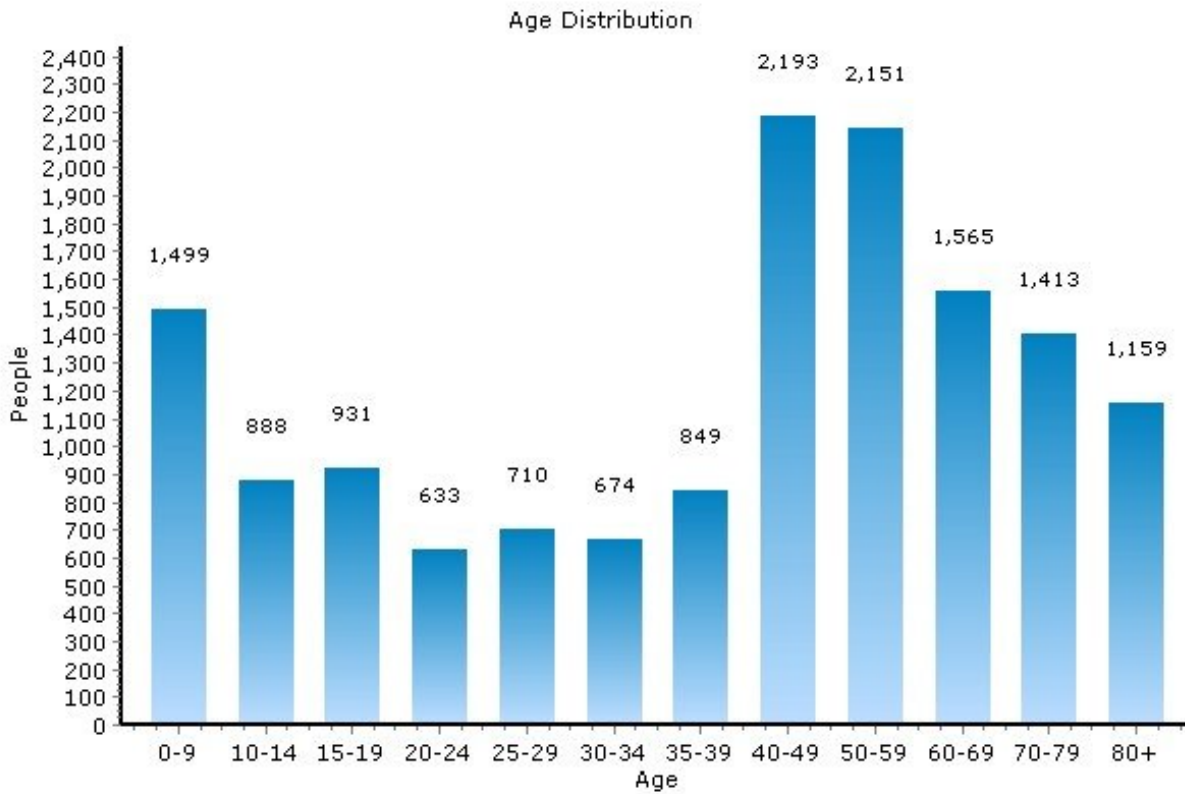

### Community Facts

- Very Low Residential Turnover

# Population

13219, Syracuse, New York

Population	13219	New York
Population	14,663	19,413,180
Population Density (people/mile)	3,173	356
Population Growth	-5.0%	2.0%
Male	6,809	9,414,633
Female	7,855	9,998,547
Median Age	44.49	36.93