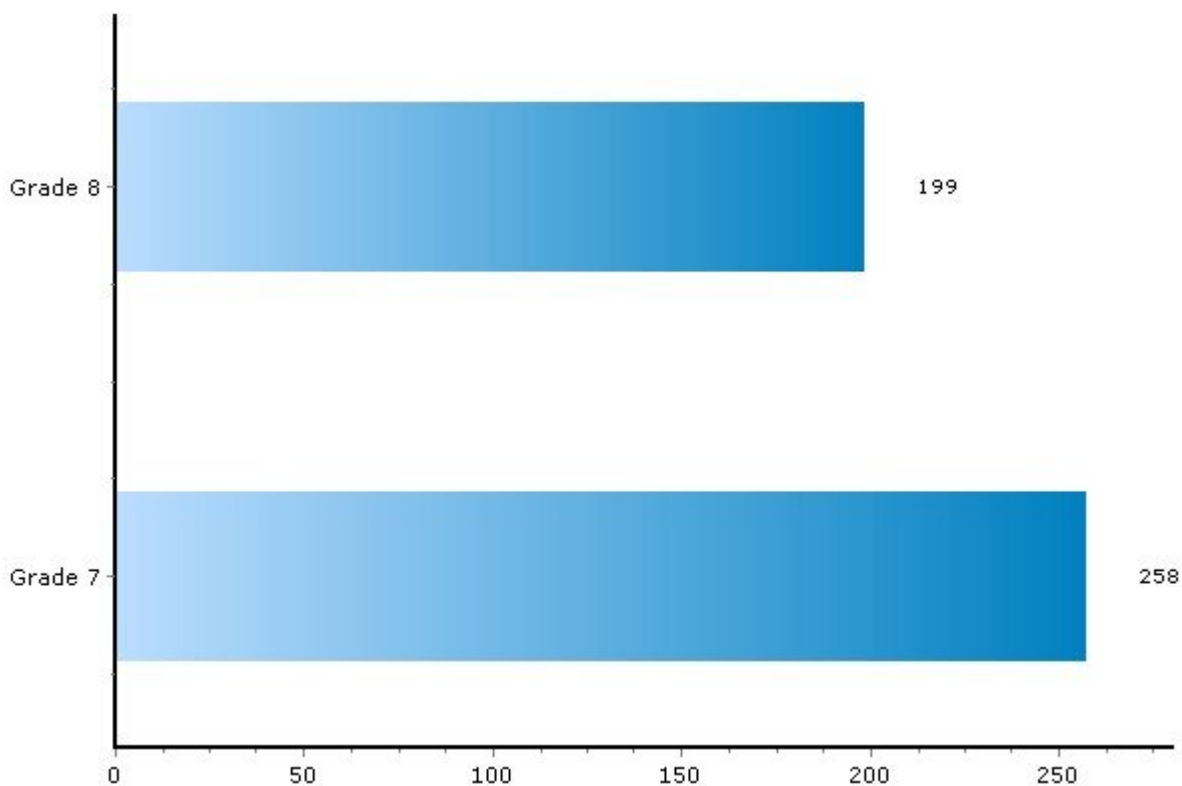

Students Per Grade

Copyright © 2009 Onboard Informatics
Information presumed reliable when
collected but not guaranteed and
should be independently verified.

Pei Lin Huang
Keller Williams Syracuse

PeiLin@YourCNYHome.com