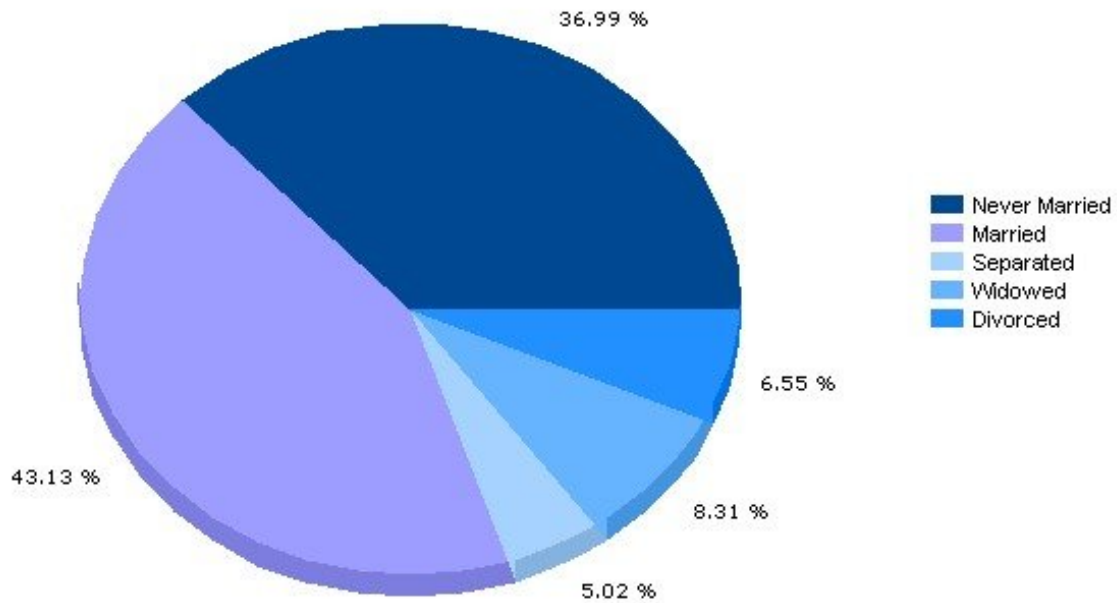

Pei Lin Huang
Keller Williams Syracuse

PeiLin@YourCNYHome.com

Household

13214, Syracuse, New York

Household	13214	New York
Number of Households	2,928	7,098,461
Average Household Size	2	3
Household with Children	28.3%	32.8%
Household with no Children	71.7%	67.2%
Household: Family	61.4%	64.1%
Household: Non-Family	38.6%	35.9%

Marital Status

Income

13214, Syracuse, New York

Income	13214	New York
Median Household Income	\$65,693	\$53,471
Average Household Income	\$72,674	\$77,295
Median Disposable Income	\$54,306	\$44,967

Copyright © 2009 Onboard Informatics
Information presumed reliable when
collected but not guaranteed and
should be independently verified.