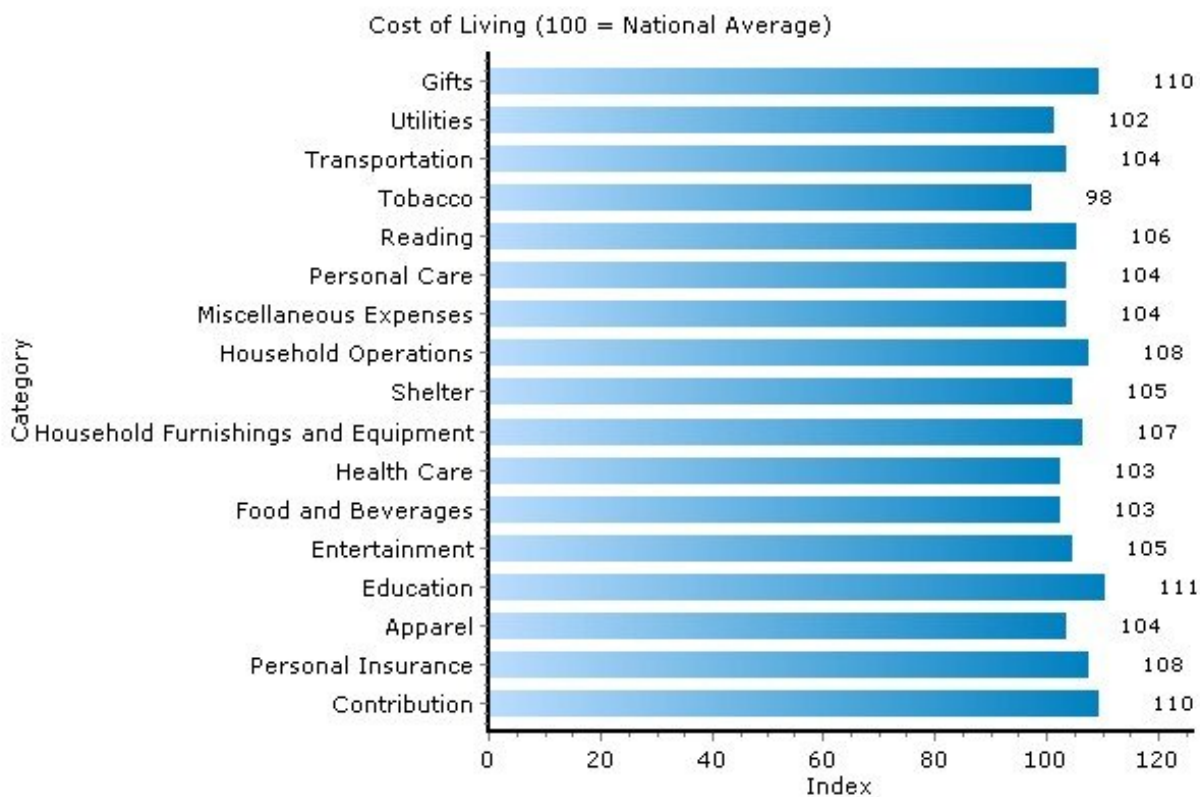

Pei Lin Huang
Keller Williams Syracuse

PeiLin@YourCNYHome.com

Home Ownership

13214, Syracuse, New York

Home Ownership	13214	New York
Median Home Price	\$137,900	N/A
In Current Residence 5+ Years	51.0%	39.0%
Annual Residential Turnover	12.0%	15.0%
Median Years in Residence	5	4

Copyright © 2009 Onboard Informatics
Information presumed reliable when
collected but not guaranteed and
should be independently verified.

Pei Lin Huang PeiLin@YourCNYHome.com
Keller Williams Syracuse

Cost of Living

13214, Syracuse, New York

Cost of Living	13214	New York
Average Total Household Expenditure	\$56,324	\$58,057
Total Household Expenditure Index (100 = National Average)	105	108

Copyright © 2009 Onboard Informatics
 Information presumed reliable when
 collected but not guaranteed and
 should be independently verified.