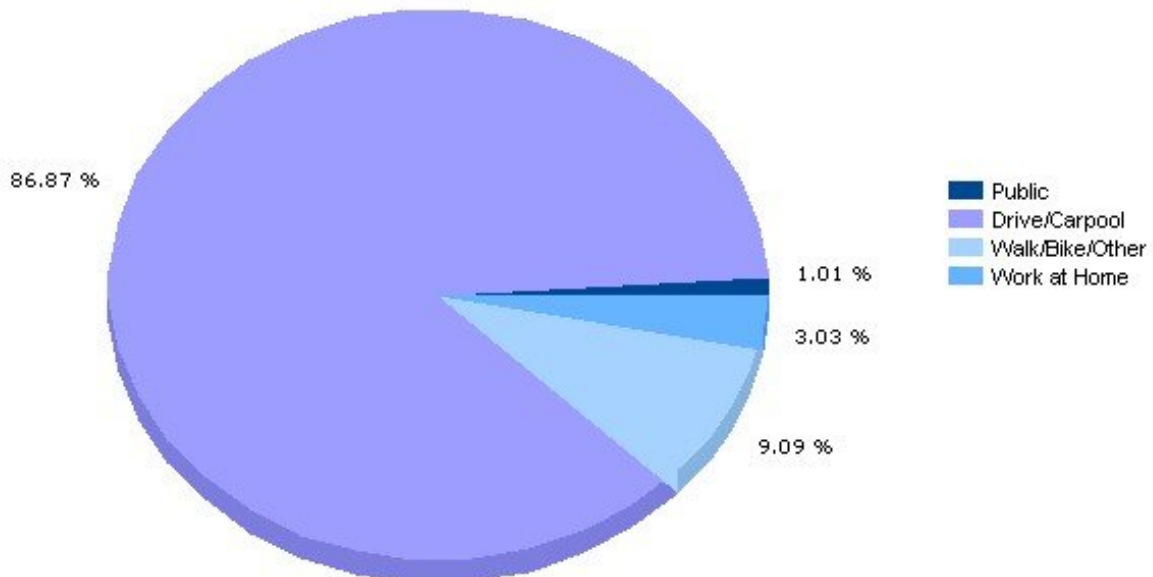

Transportation

13214, Syracuse, New York

Transportation	13214	New York
Median Travel Time to Work (mins)	13.5	25.1

Travel to Work