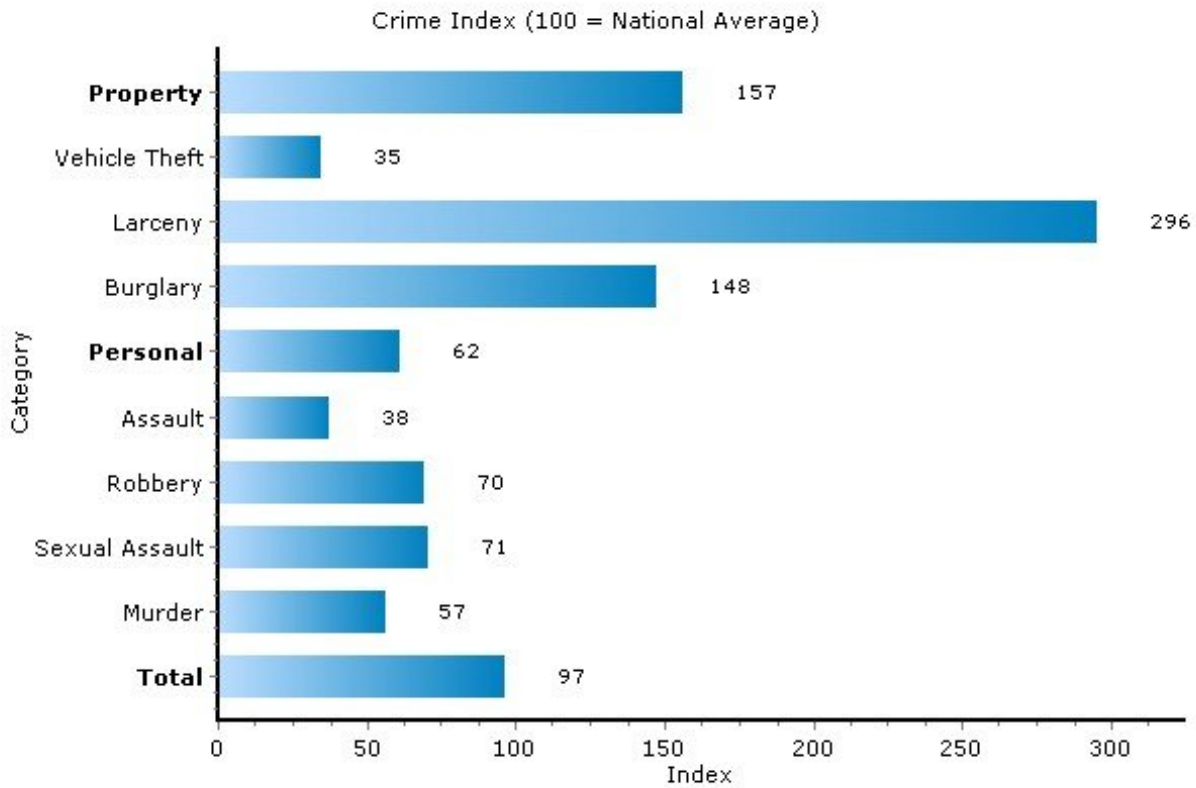

Pei Lin Huang
Keller Williams Syracuse

PeiLin@YourCNYHome.com

Crime

13214, Syracuse, New York

Copyright © 2009 Onboard Informatics
Information presumed reliable when
collected but not guaranteed and
should be independently verified.