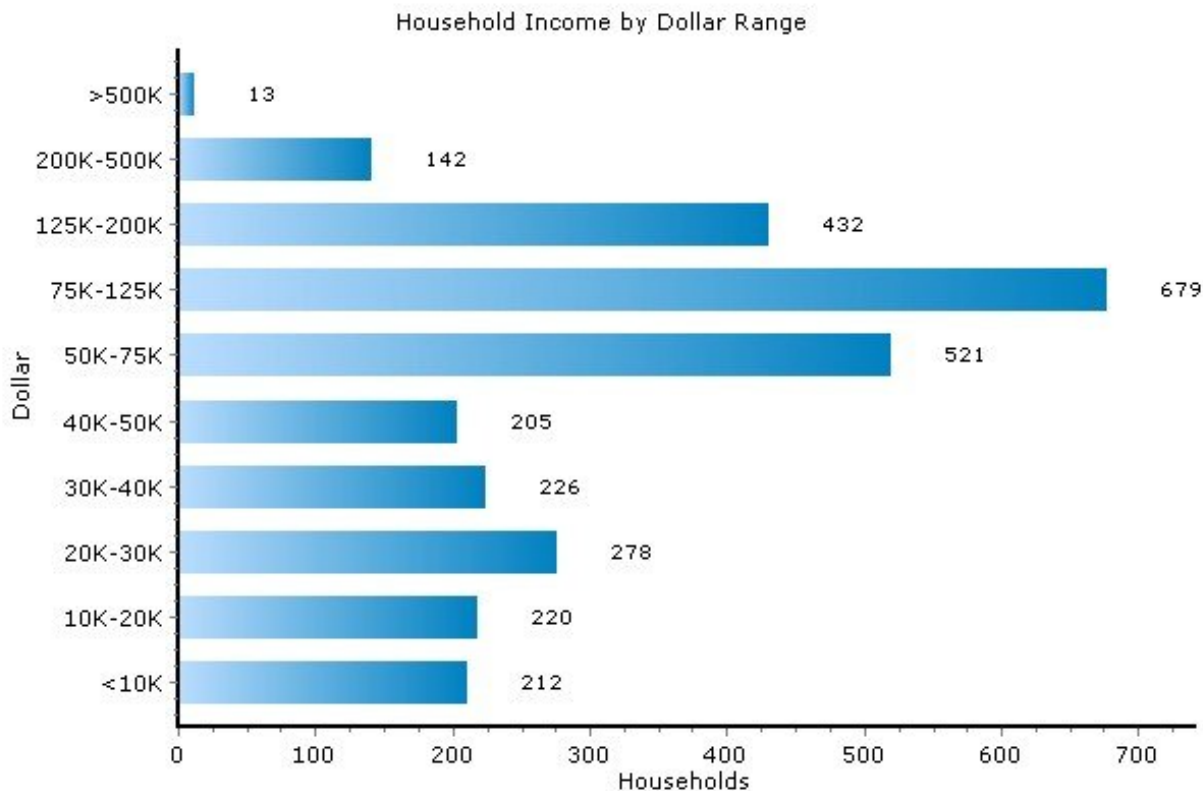

Pei Lin Huang
Keller Williams Syracuse

PeiLin@YourCNYHome.com

Household

13214, Syracuse, New York

Household	13214	New York
Number of Households	2,928	7,098,461
Average Household Size	2	3
Household with Children	28.3%	32.8%
Household with no Children	71.7%	67.2%
Household: Family	61.4%	64.1%
Household: Non-Family	38.6%	35.9%

Marital Status

Income

13214, Syracuse, New York

Income	13214	New York
Median Household Income	\$65,693	\$53,471
Average Household Income	\$72,674	\$77,295
Median Disposable Income	\$54,306	\$44,967

Copyright © 2009 Onboard Informatics
Information presumed reliable when
collected but not guaranteed and
should be independently verified.