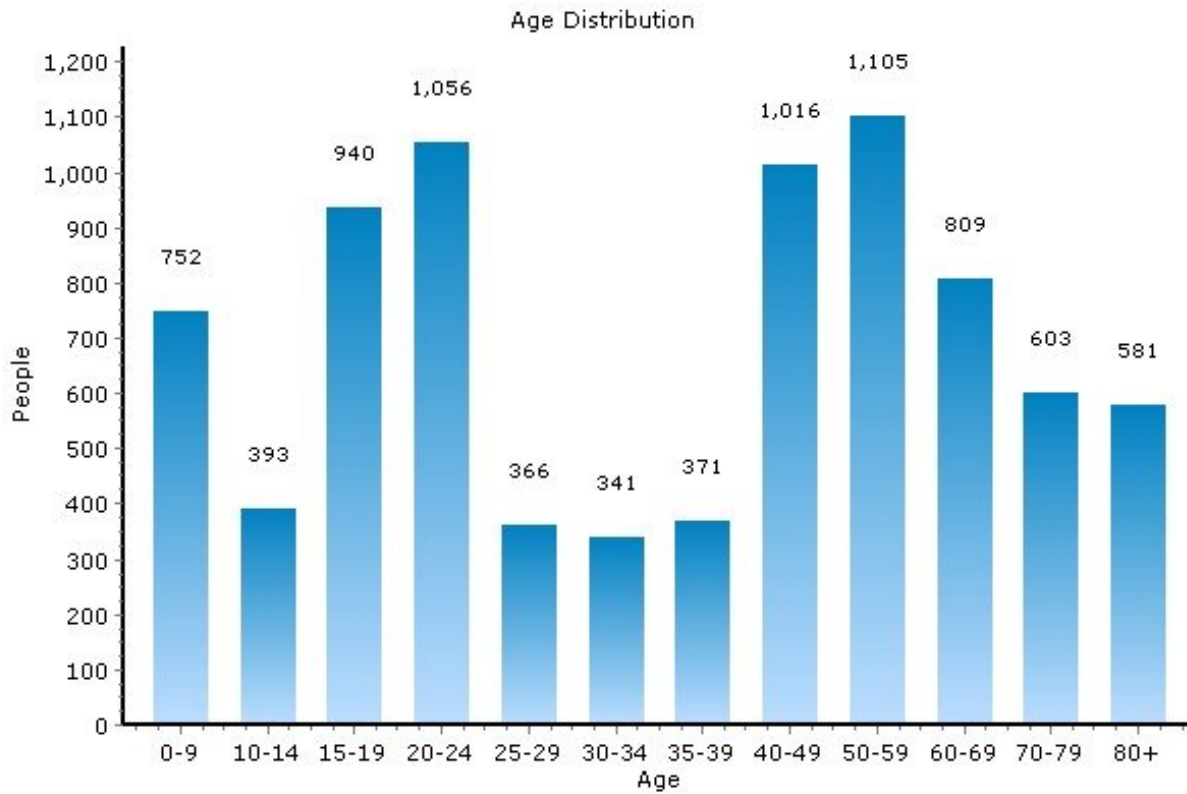

13214, Syracuse, New York

Community Summary	13214	New York
Population	8,328	19,413,180
Population Density (people/mile)	2,749	356
Median Household Income	\$65,693	\$53,471
Total Dwelling Units	3,168	7,981,082
Median Home Price	\$137,900	N/A

Community Facts

- Nearby Military Facility(ies)
- Low Residential Turnover

Population

13214, Syracuse, New York

Population	13214	New York
Population	8,328	19,413,180
Population Density (people/mile)	2,749	356
Population Growth	-4.0%	2.0%
Male	3,768	9,414,633
Female	4,561	9,998,547
Median Age	38.29	36.93