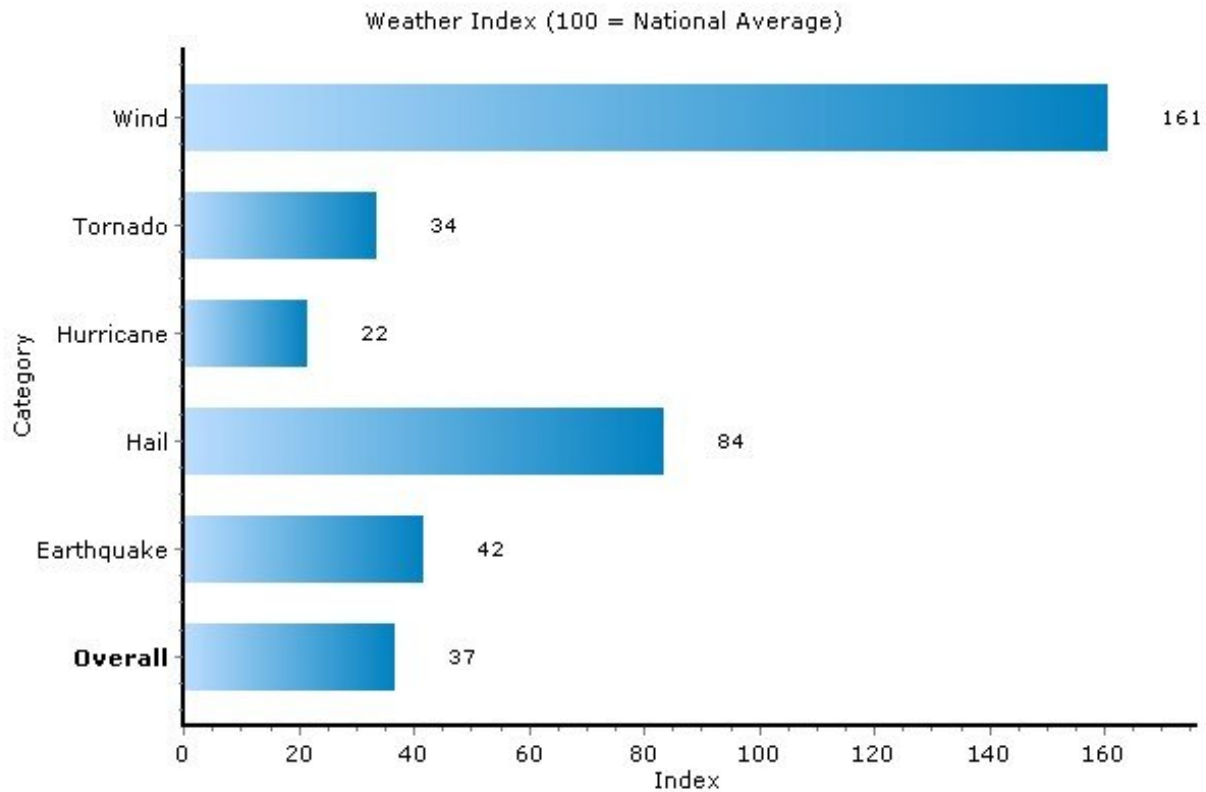

Pei Lin Huang
Keller Williams Syracuse

PeiLin@YourCNYHome.com

Climate: Weather Index

13214, Syracuse, New York

Copyright © 2009 Onboard Informatics
Information presumed reliable when
collected but not guaranteed and
should be independently verified.