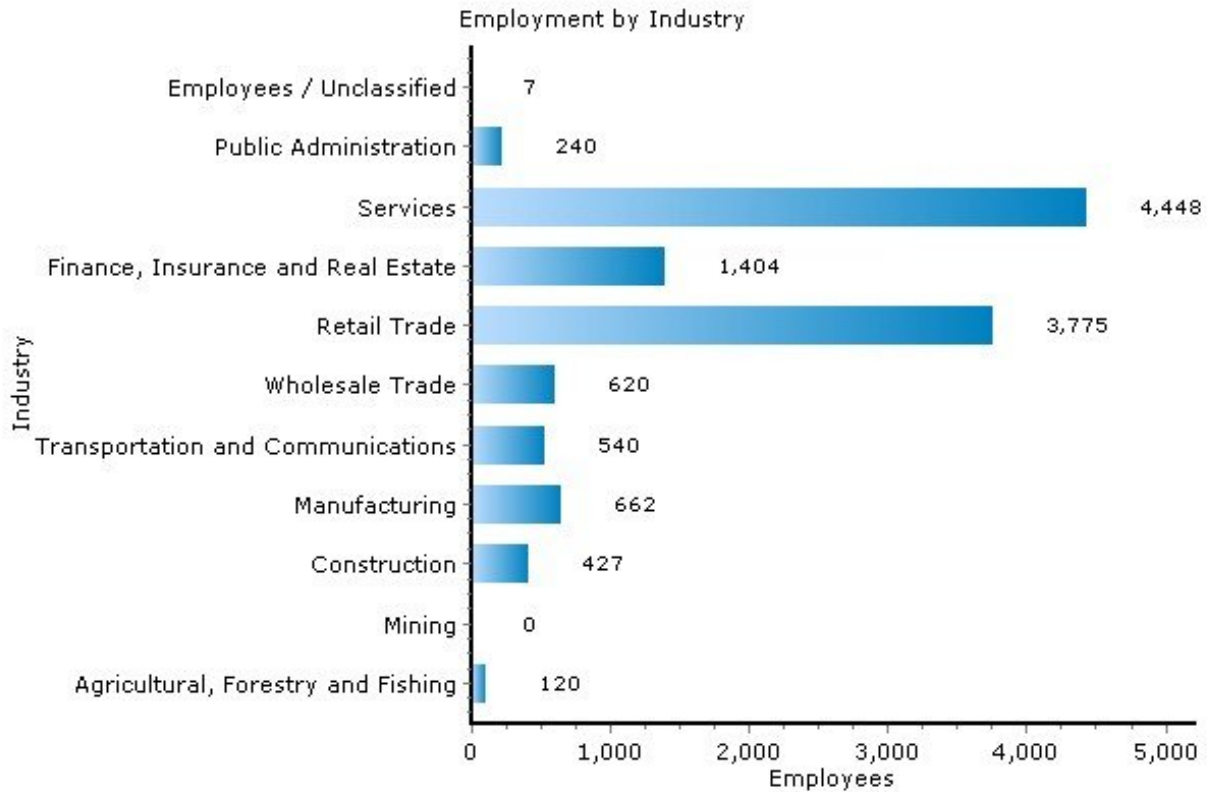

Pei Lin Huang
Keller Williams Syracuse

PeiLin@YourCNYHome.com

Employment

13214, Syracuse, New York

Copyright © 2009 Onboard Informatics
Information presumed reliable when
collected but not guaranteed and
should be independently verified.