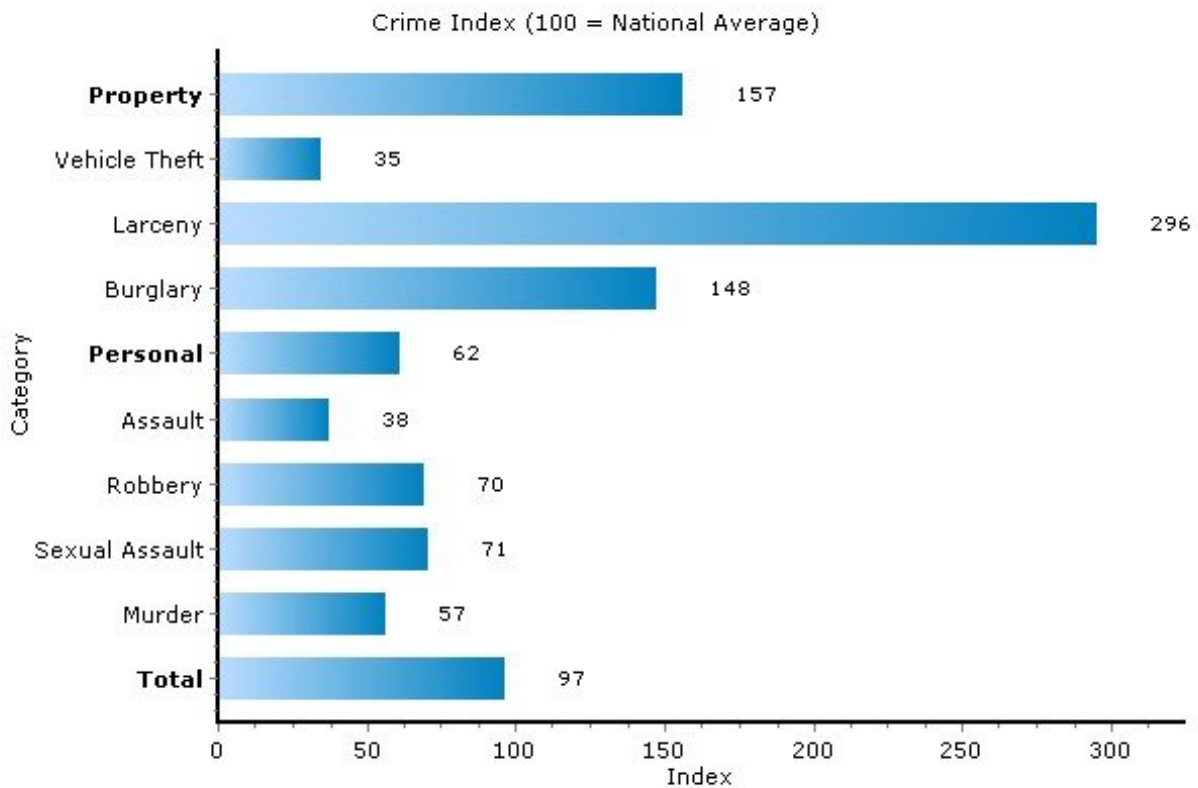

Pei Lin Huang
Keller Williams Syracuse

PeiLin@YourCNYHome.com

Crime

13214, Syracuse, New York

Copyright © 2009 Onboard Informatics
Information presumed reliable when
collected but not guaranteed and
should be independently verified.