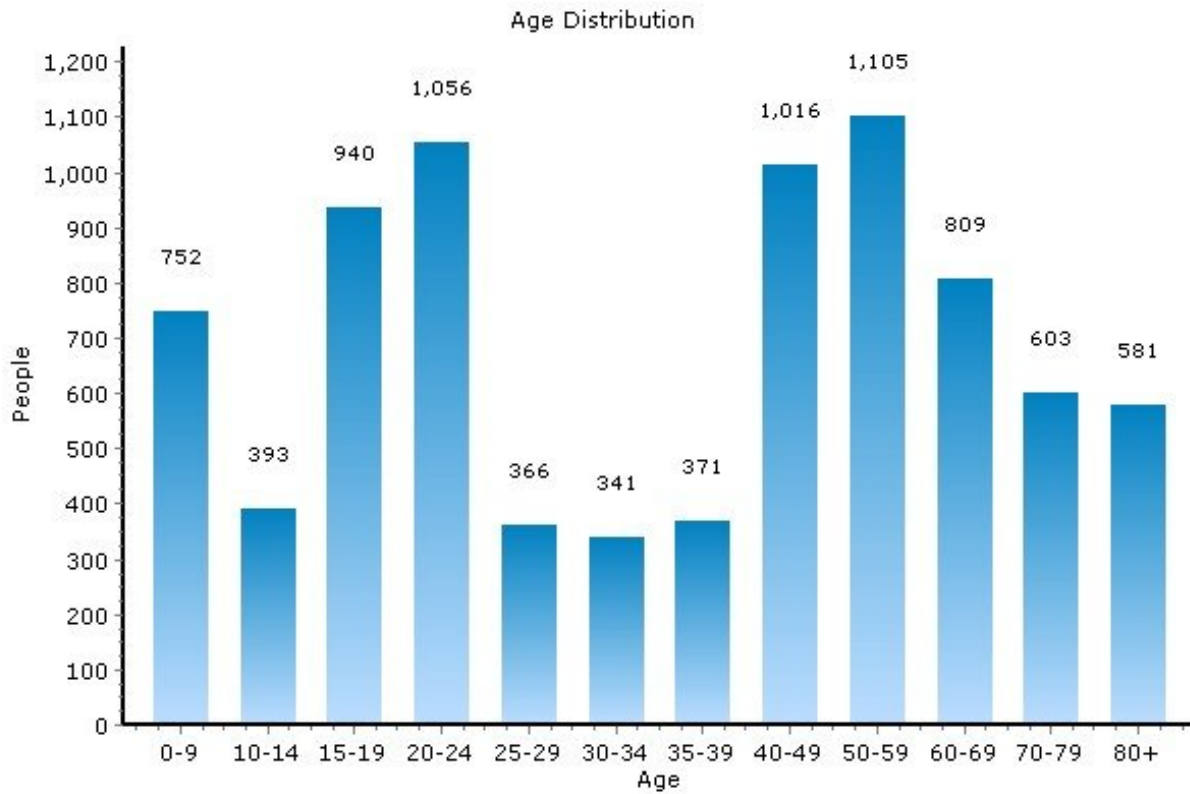

13214, Syracuse, New York

Community Summary	13214	New York
Population	8,328	19,413,180
Population Density (people/mile)	2,749	356
Median Household Income	\$65,693	\$53,471
Total Dwelling Units	3,168	7,981,082
Median Home Price	\$137,900	N/A

Community Facts

- Nearby Military Facility(ies)
- Low Residential Turnover

Population

13214, Syracuse, New York

Population	13214	New York
Population	8,328	19,413,180
Population Density (people/mile)	2,749	356
Population Growth	-4.0%	2.0%
Male	3,768	9,414,633
Female	4,561	9,998,547
Median Age	38.29	36.93