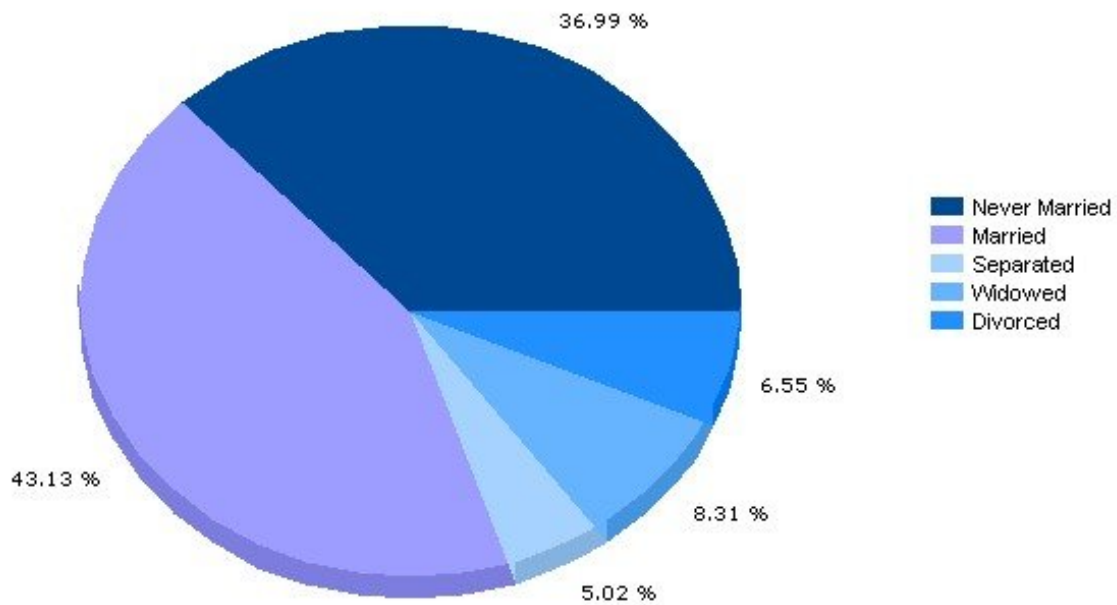

Pei Lin Huang
Keller Williams Syracuse

PeiLin@YourCNYHome.com

Household

13214, Syracuse, New York

Household	13214	New York
Number of Households	2,928	7,098,461
Average Household Size	2	3
Household with Children	28.3%	32.8%
Household with no Children	71.7%	67.2%
Household: Family	61.4%	64.1%
Household: Non-Family	38.6%	35.9%

Marital Status

Income

13214, Syracuse, New York

Income	13214	New York
Median Household Income	\$65,693	\$53,471
Average Household Income	\$72,674	\$77,295
Median Disposable Income	\$54,306	\$44,967

Copyright © 2009 Onboard Informatics
Information presumed reliable when
collected but not guaranteed and
should be independently verified.