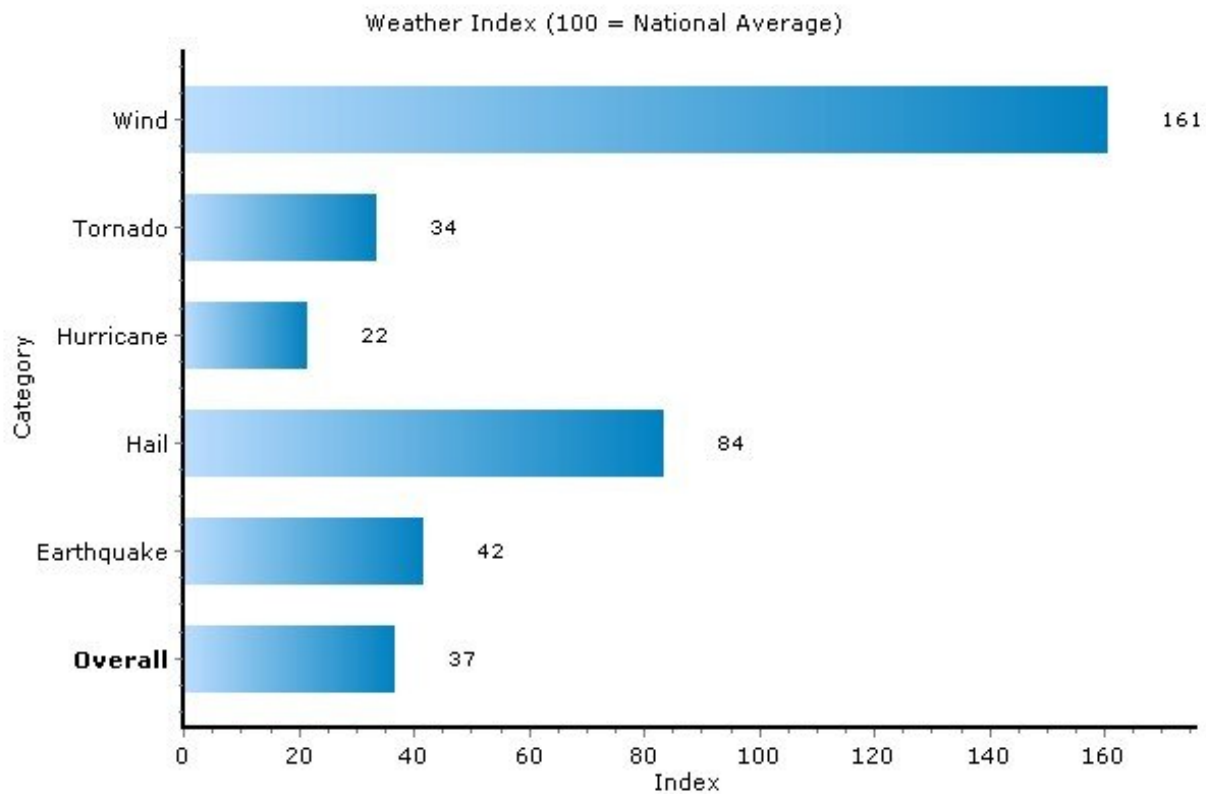

Pei Lin Huang
 Keller Williams Syracuse

PeiLin@YourCNYHome.com

Climate: Weather Index

13214, Syracuse, New York

Copyright © 2009 Onboard Informatics
Information presumed reliable when
collected but not guaranteed and
should be independently verified.