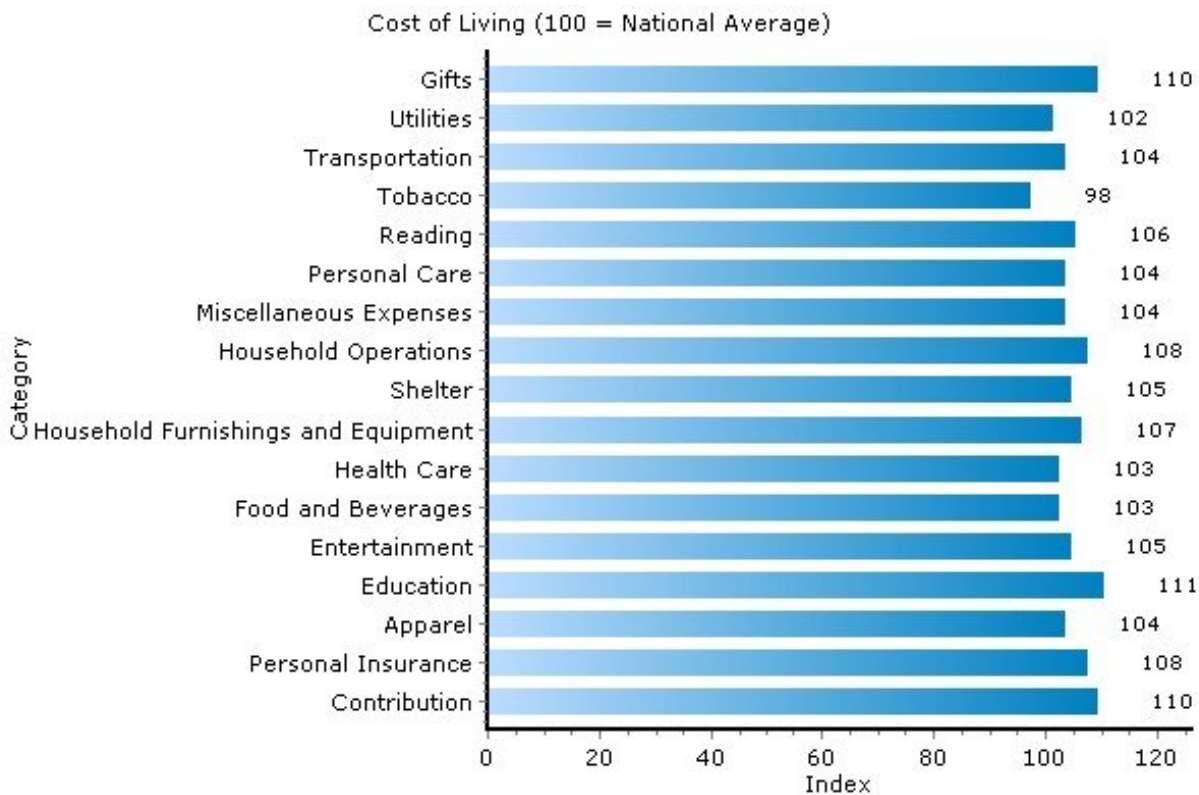

Pei Lin Huang
Keller Williams Syracuse

PeiLin@YourCNYHome.com

Home Ownership

13214, Syracuse, New York

Home Ownership	13214	New York
Median Home Price	\$137,900	N/A
In Current Residence 5+ Years	51.0%	39.0%
Annual Residential Turnover	12.0%	15.0%
Median Years in Residence	5	4

Copyright © 2009 Onboard Informatics
Information presumed reliable when
collected but not guaranteed and
should be independently verified.

Pei Lin Huang PeiLin@YourCNYHome.com
Keller Williams Syracuse

Cost of Living

13214, Syracuse, New York

Cost of Living	13214	New York
Average Total Household Expenditure	\$56,324	\$58,057
Total Household Expenditure Index (100 = National Average)	105	108

Copyright © 2009 Onboard Informatics
 Information presumed reliable when
 collected but not guaranteed and
 should be independently verified.