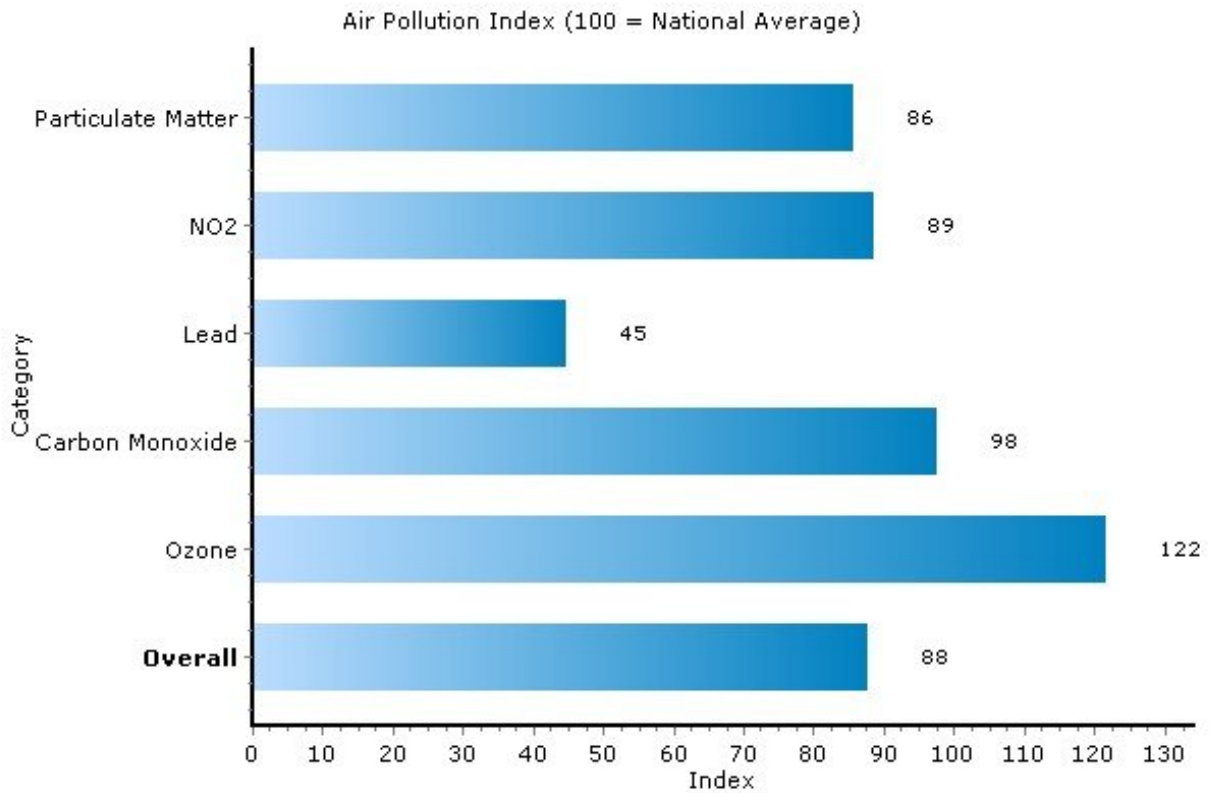

Pei Lin Huang
Keller Williams Syracuse

PeiLin@YourCNYHome.com

Climate: Pollution Index

13214, Syracuse, New York

Copyright © 2009 Onboard Informatics
Information presumed reliable when
collected but not guaranteed and
should be independently verified.