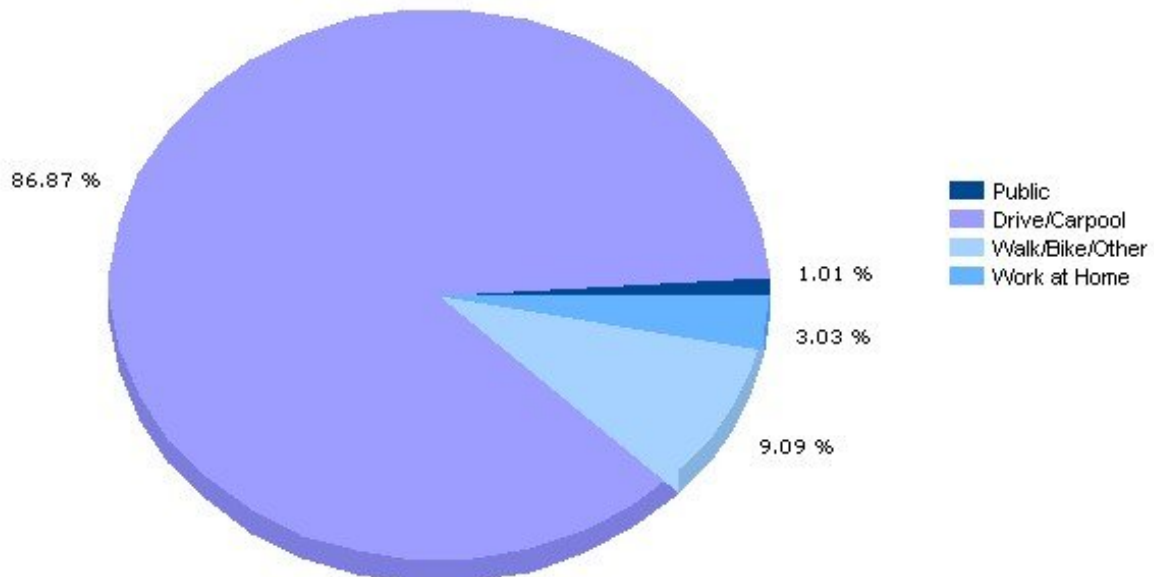

Transportation

13214, Syracuse, New York

Transportation	13214	New York
Median Travel Time to Work (mins)	13.5	25.1

Travel to Work