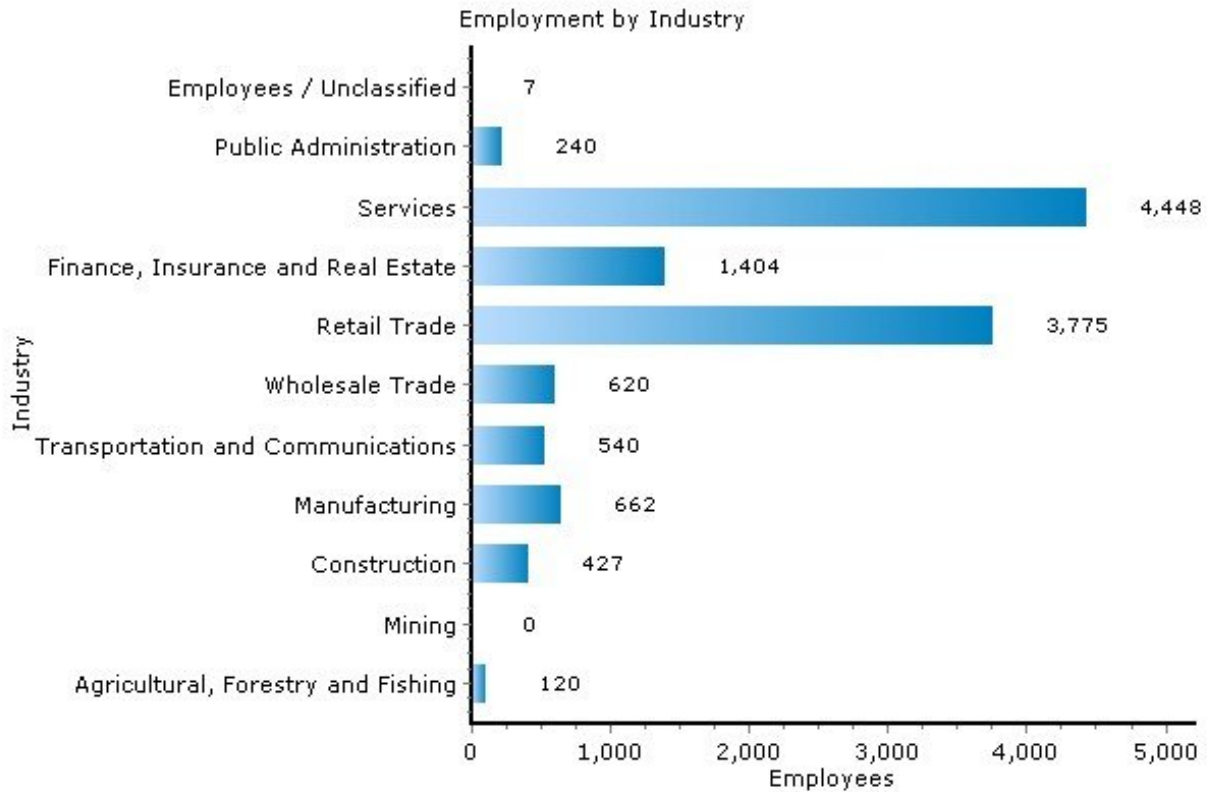

Copyright © 2009 Onboard Informatics
Information presumed reliable when
collected but not guaranteed and
should be independently verified.

Pei Lin Huang
Keller Williams Syracuse

PeiLin@YourCNYHome.com