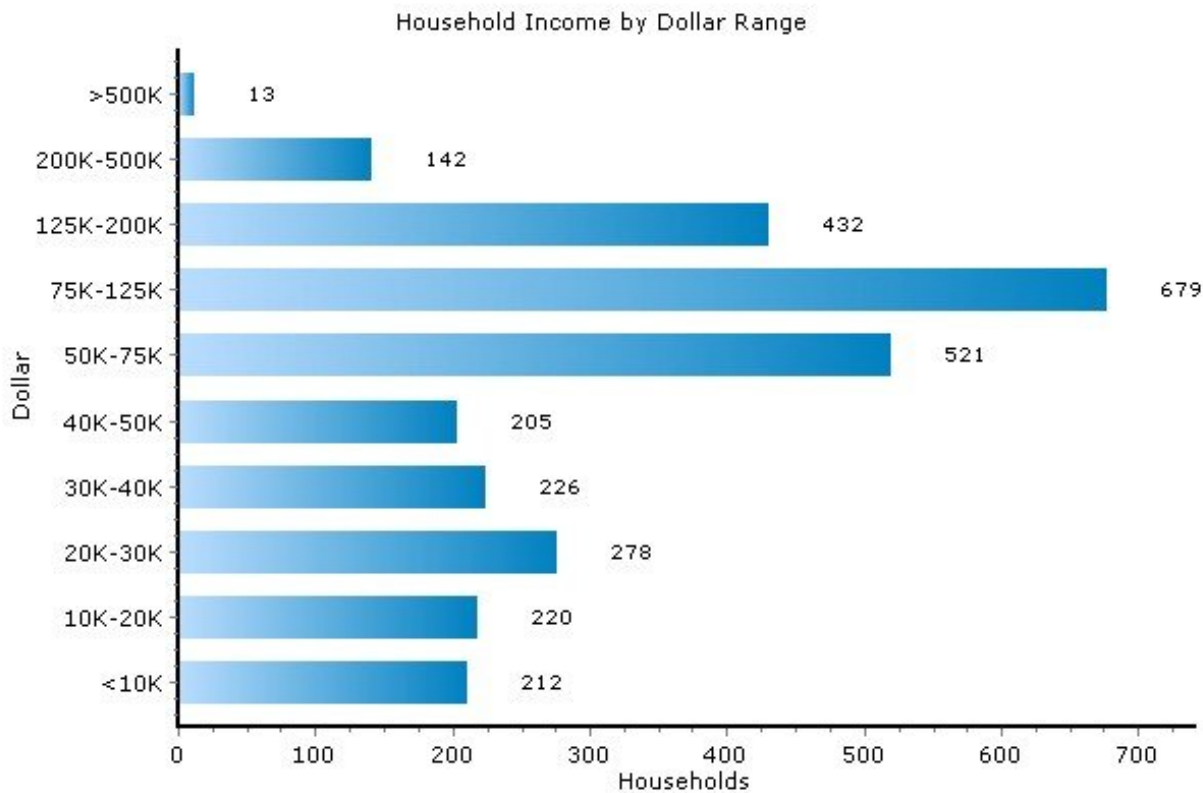

Pei Lin Huang
Keller Williams Syracuse

PeiLin@YourCNYHome.com

Household

13214, Syracuse, New York

Household	13214	New York
Number of Households	2,928	7,098,461
Average Household Size	2	3
Household with Children	28.3%	32.8%
Household with no Children	71.7%	67.2%
Household: Family	61.4%	64.1%
Household: Non-Family	38.6%	35.9%

Marital Status

Income

13214, Syracuse, New York

Income	13214	New York
Median Household Income	\$65,693	\$53,471
Average Household Income	\$72,674	\$77,295
Median Disposable Income	\$54,306	\$44,967

Copyright © 2009 Onboard Informatics
Information presumed reliable when
collected but not guaranteed and
should be independently verified.