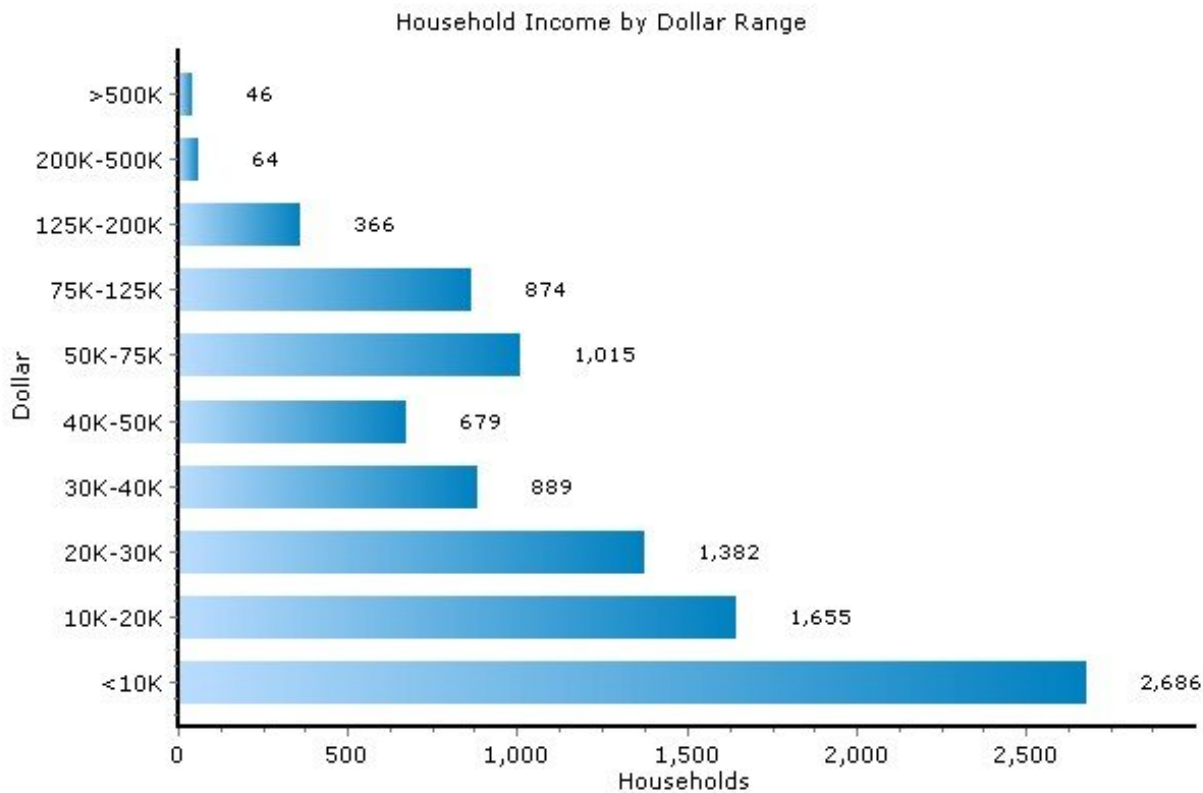

Marital Status

Income

13210, Syracuse, New York

Income	13210	New York
Median Household Income	\$23,149	\$53,471
Average Household Income	\$34,058	\$77,295
Median Disposable Income	\$21,451	\$44,967

Copyright © 2009 Onboard Informatics
Information presumed reliable when
collected but not guaranteed and
should be independently verified.