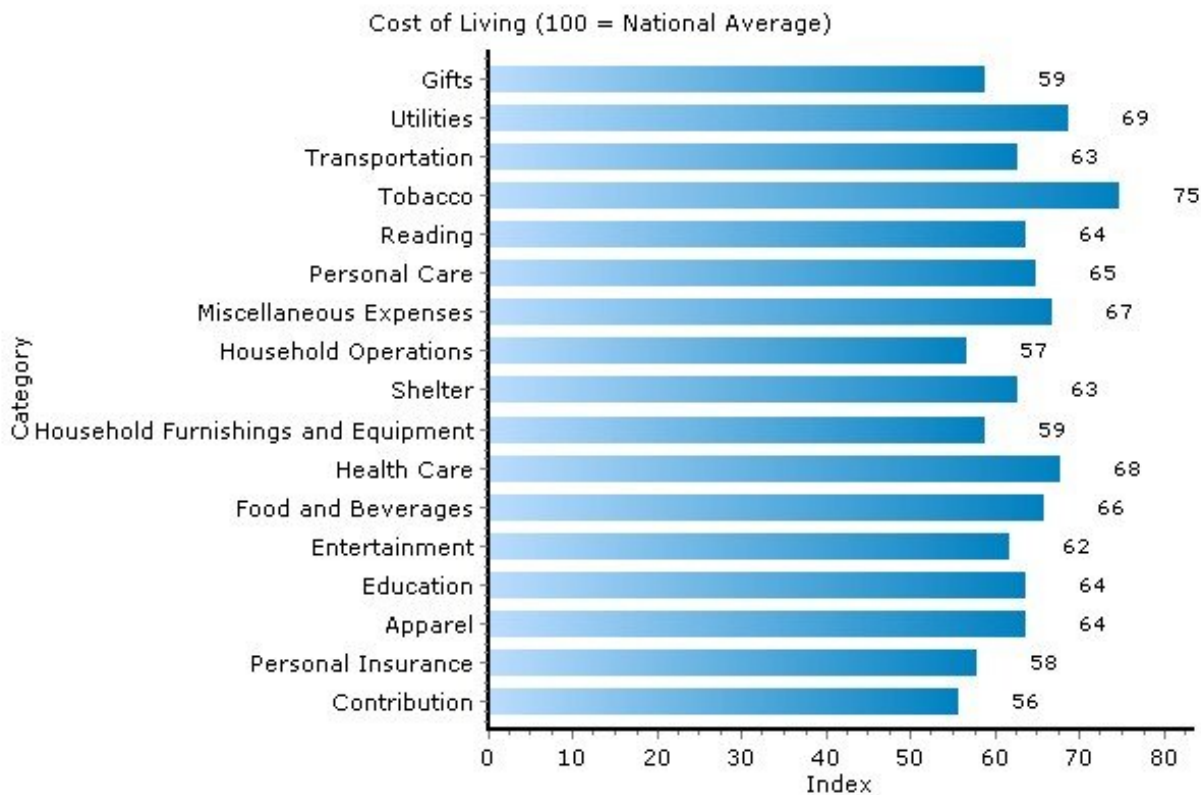

Pei Lin Huang
Keller Williams Syracuse

PLHuang@YourCNYHome.com

Home Ownership

13210, Syracuse, New York

Home Ownership	13210	New York
Median Home Price	\$120,000	N/A
In Current Residence 5+ Years	23.0%	39.0%
Annual Residential Turnover	24.0%	15.0%
Median Years in Residence	2	4

Copyright © 2009 Onboard Informatics
Information presumed reliable when
collected but not guaranteed and
should be independently verified.

Pei Lin Huang
Keller Williams Syracuse

PLHuang@YourCNYHome.com

Cost of Living

13210, Syracuse, New York

Cost of Living	13210	New York
Average Total Household Expenditure	\$34,206	\$58,057
Total Household Expenditure Index (100 = National Average)	64	108

Copyright © 2009 Onboard Informatics
 Information presumed reliable when
 collected but not guaranteed and
 should be independently verified.