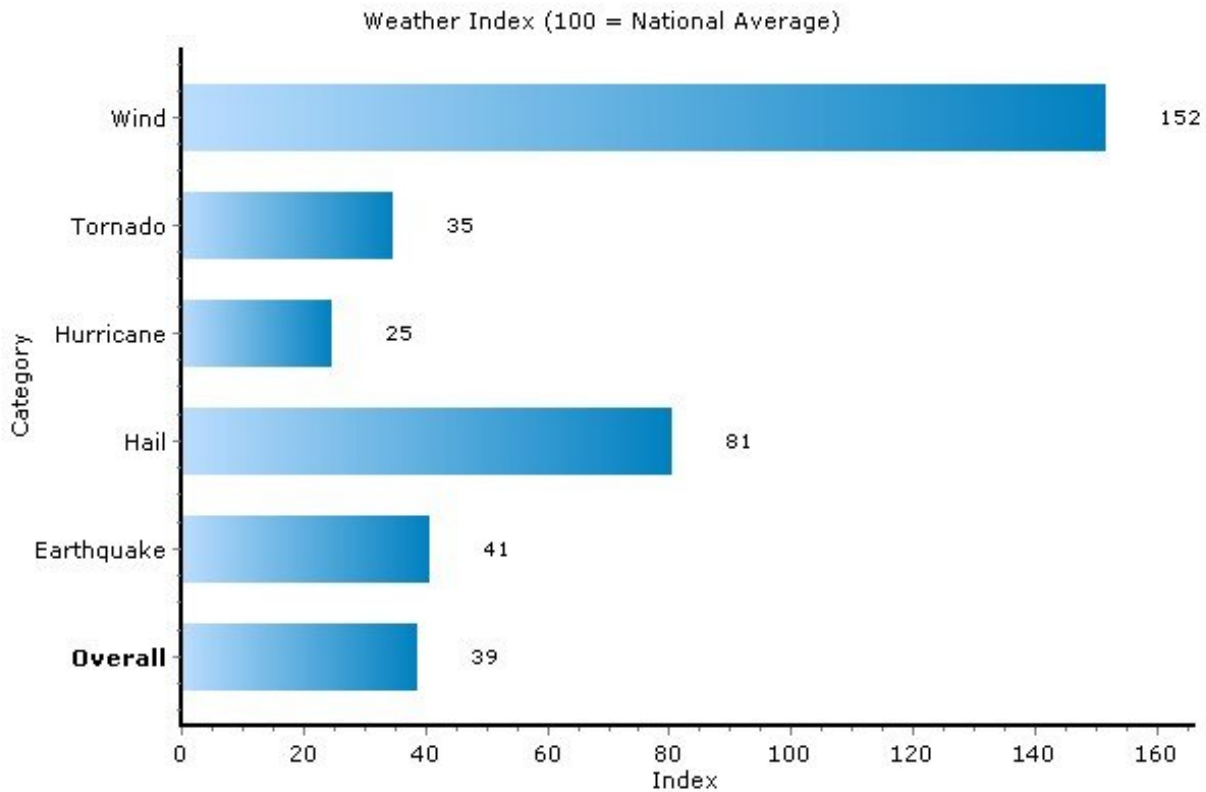

Pei Lin Huang
Keller Williams Syracuse

PLHuang@YourCNYHome.com

Climate: Weather Index

13210, Syracuse, New York

Copyright © 2009 Onboard Informatics
Information presumed reliable when
collected but not guaranteed and
should be independently verified.