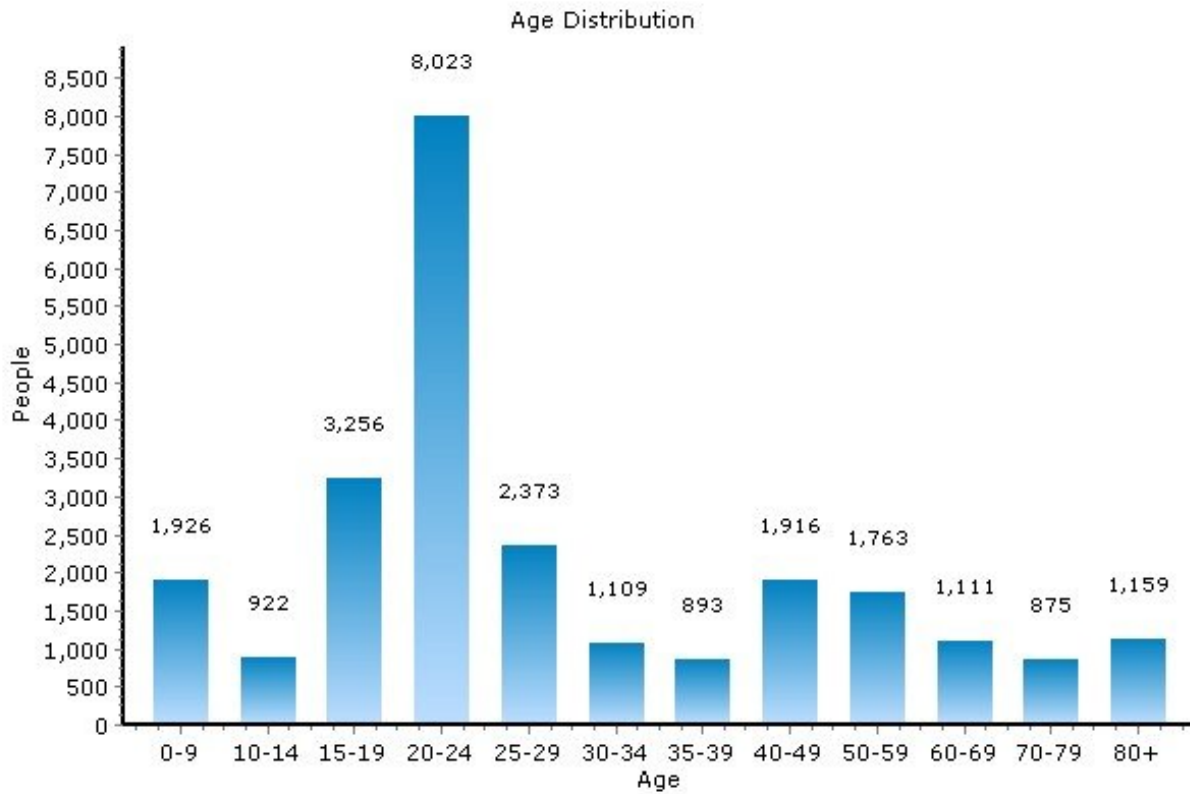

13210, Syracuse, New York

Community Summary	13210	New York
Population	25,327	19,413,180
Population Density (people/mile)	5,785	356
Median Household Income	\$23,149	\$53,471
Total Dwelling Units	10,945	7,981,082
Median Home Price	\$120,000	N/A

Community Facts

- Nearby Military Facility(ies)
- High Residential Turnover

Population

13210, Syracuse, New York

Population	13210	New York
Population	25,327	19,413,180
Population Density (people/mile)	5,785	356
Population Growth	-2.0%	2.0%
Male	12,021	9,414,633
Female	13,306	9,998,547
Median Age	23.09	36.93