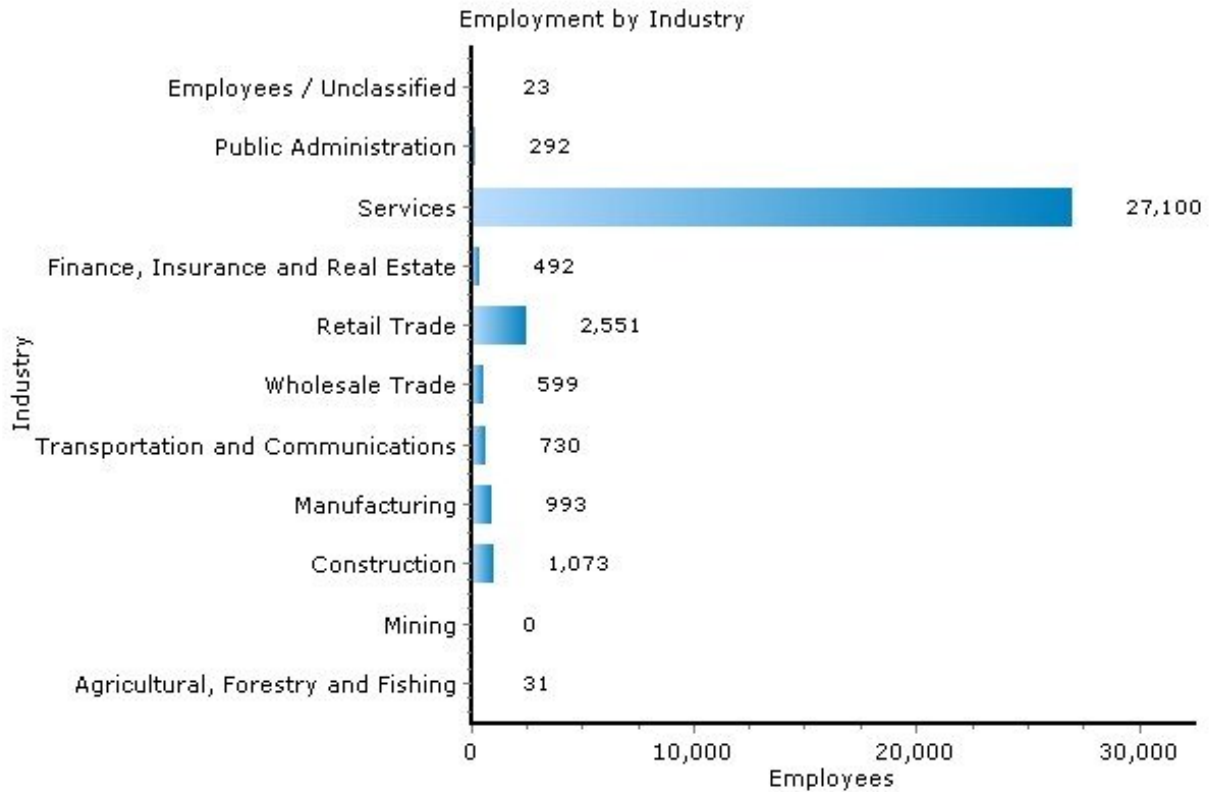

Pei Lin Huang
Keller Williams Syracuse

PLHuang@YourCNYHome.com

Employment

13210, Syracuse, New York

Copyright © 2009 Onboard Informatics
Information presumed reliable when
collected but not guaranteed and
should be independently verified.