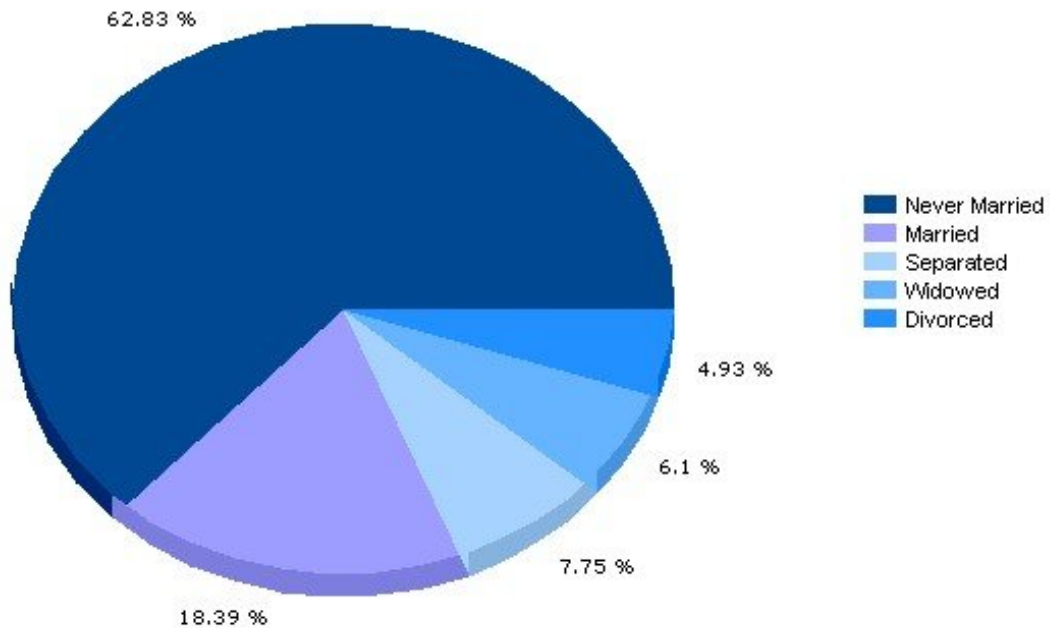

Household

13210, Syracuse, New York

Household	13210	New York
Number of Households	9,658	7,098,461
Average Household Size	2	3
Household with Children	18.8%	32.8%
Household with no Children	81.2%	67.2%
Household: Family	31.7%	64.1%
Household: Non-Family	68.3%	35.9%

Marital Status