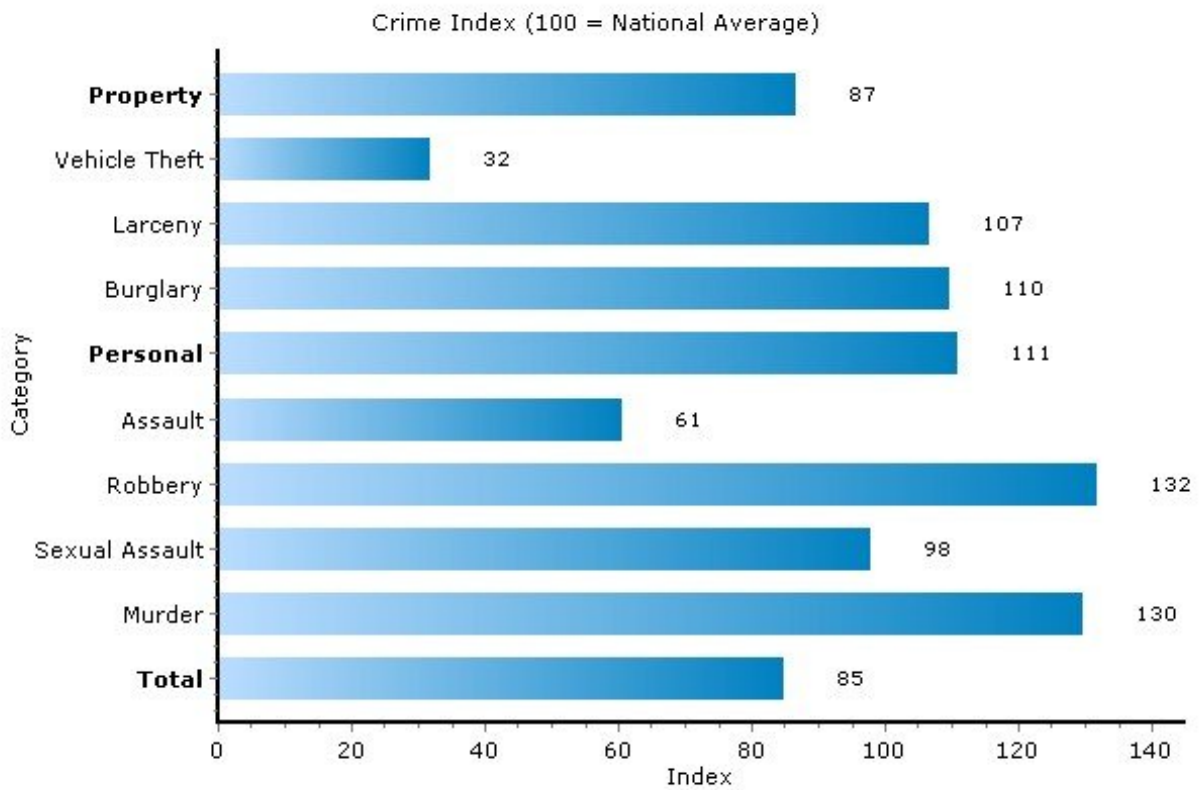

Pei Lin Huang
Keller Williams Syracuse

PLHuang@YourCNYHome.com

Crime

13210, Syracuse, New York

Copyright © 2009 Onboard Informatics
Information presumed reliable when
collected but not guaranteed and
should be independently verified.