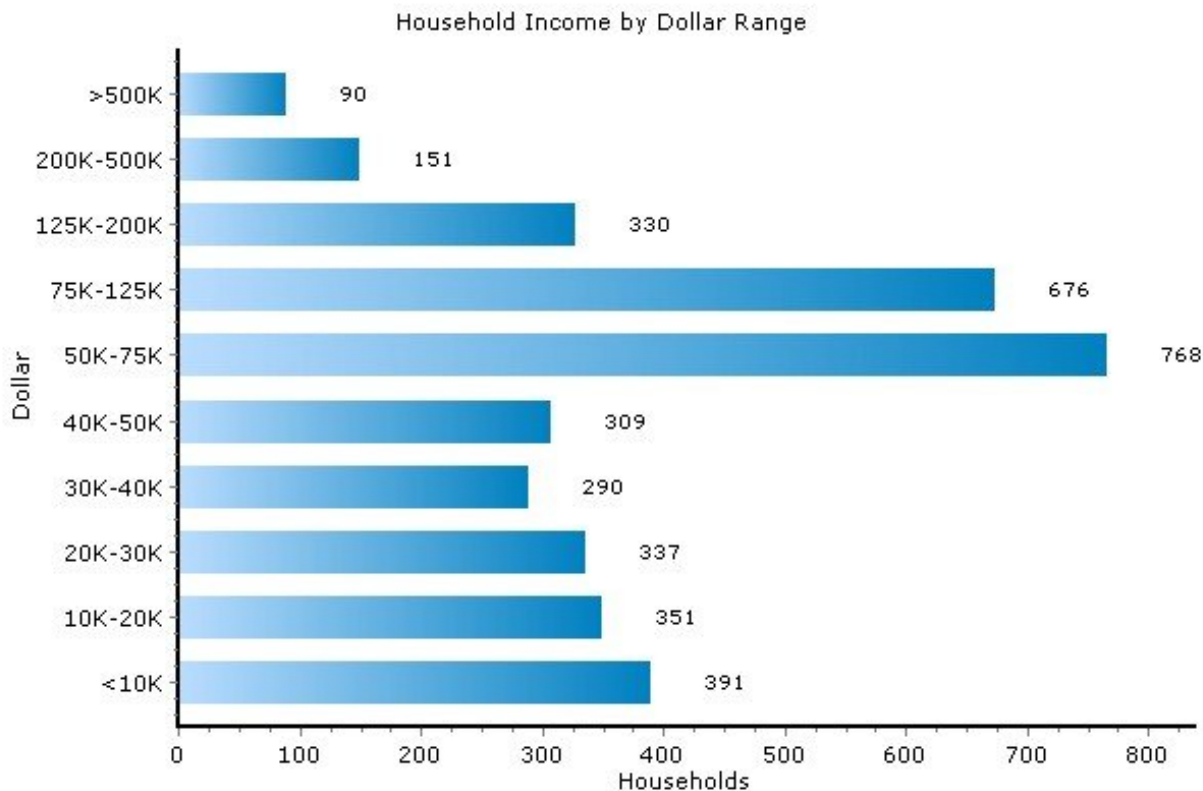

Pei Lin Huang
Keller Williams Syracuse

PeiLin@YourCNYHome.com

Household

13224, Syracuse, New York

Household	13224	New York
Number of Households	3,693	7,098,461
Average Household Size	2	3
Household with Children	29.6%	32.8%
Household with no Children	70.4%	67.2%
Household: Family	58.2%	64.1%
Household: Non-Family	41.8%	35.9%

Marital Status

Income

13224, Syracuse, New York

Income	13224	New York
Median Household Income	\$53,794	\$53,471
Average Household Income	\$73,896	\$77,295
Median Disposable Income	\$45,180	\$44,967

Copyright © 2009 Onboard Informatics
Information presumed reliable when
collected but not guaranteed and
should be independently verified.