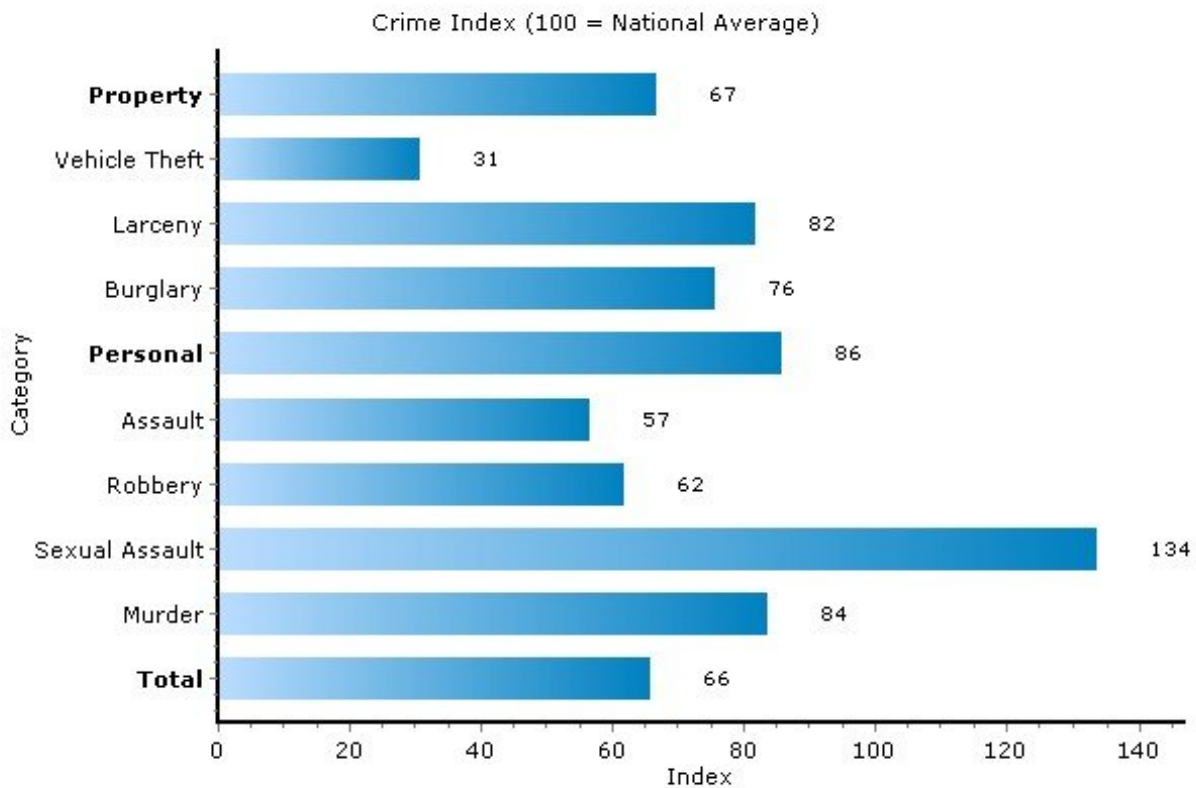

Pei Lin Huang
Keller Williams Syracuse

PeiLin@YourCNYHome.com

Crime

13224, Syracuse, New York

Copyright © 2009 Onboard Informatics
Information presumed reliable when
collected but not guaranteed and
should be independently verified.