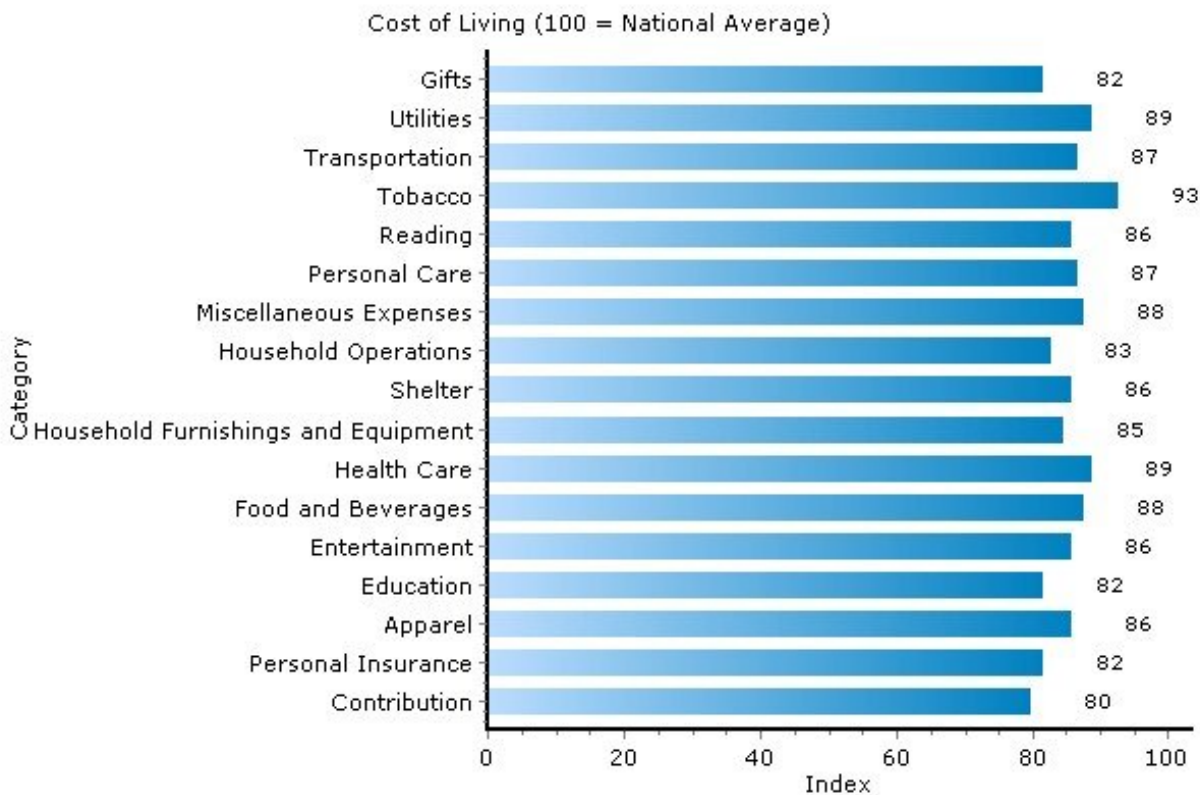

Pei Lin Huang
Keller Williams Syracuse

PeiLin@YourCNYHome.com

Home Ownership

13207, Syracuse, New York

Home Ownership	13207	New York
Median Home Price	\$74,200	N/A
In Current Residence 5+ Years	48.0%	39.0%
Annual Residential Turnover	12.0%	15.0%
Median Years in Residence	5	4

Copyright © 2009 Onboard Informatics
Information presumed reliable when
collected but not guaranteed and
should be independently verified.

Pei Lin Huang PeiLin@YourCNYHome.com
Keller Williams Syracuse

Cost of Living

13207, Syracuse, New York

Cost of Living	13207	New York
Average Total Household Expenditure	\$46,368	\$58,057
Total Household Expenditure Index (100 = National Average)	86	108

Copyright © 2009 Onboard Informatics
 Information presumed reliable when
 collected but not guaranteed and
 should be independently verified.