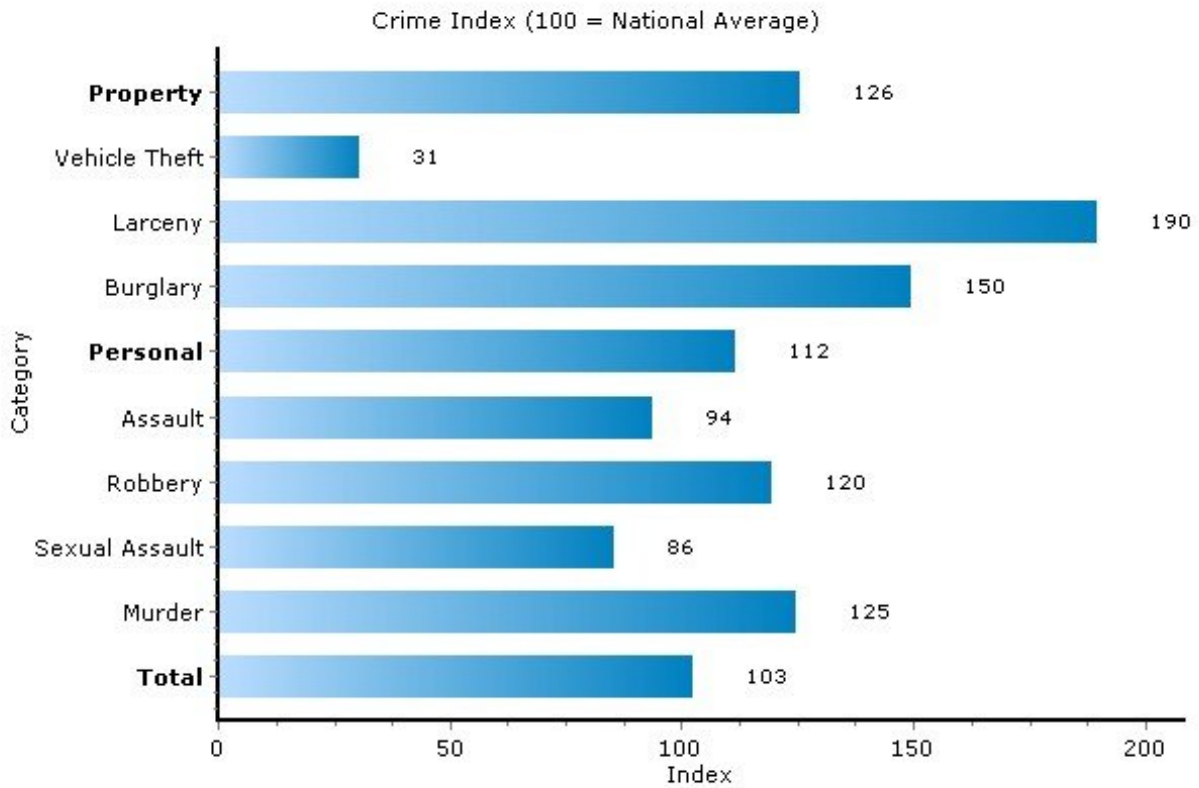

Pei Lin Huang
Keller Williams Syracuse

PeiLin@YourCNYHome.com

Crime

13207, Syracuse, New York

Amenities

13207, Syracuse, New York

Below is a list of amenities servicing the area of 13207 within 2 miles

Shopping and Groceries (45 locations)