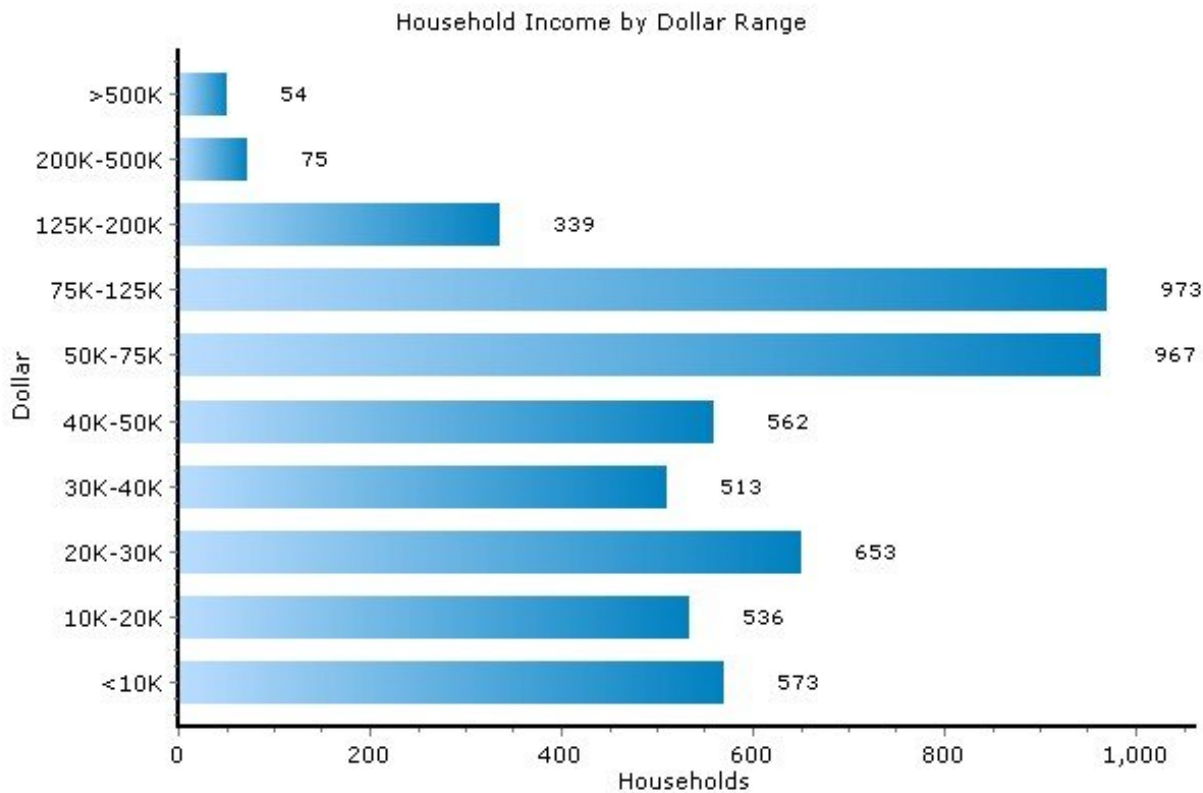

Pei Lin Huang
Keller Williams Syracuse

PeiLin@YourCNYHome.com

Household

13207, Syracuse, New York

Household	13207	New York
Number of Households	5,248	7,098,461
Average Household Size	3	3
Household with Children	37.8%	32.8%
Household with no Children	62.2%	67.2%
Household: Family	63.2%	64.1%
Household: Non-Family	36.8%	35.9%

Marital Status

Income

13207, Syracuse, New York

Income	13207	New York
Median Household Income	\$46,351	\$53,471
Average Household Income	\$54,842	\$77,295
Median Disposable Income	\$39,778	\$44,967

Copyright © 2009 Onboard Informatics
Information presumed reliable when
collected but not guaranteed and
should be independently verified.