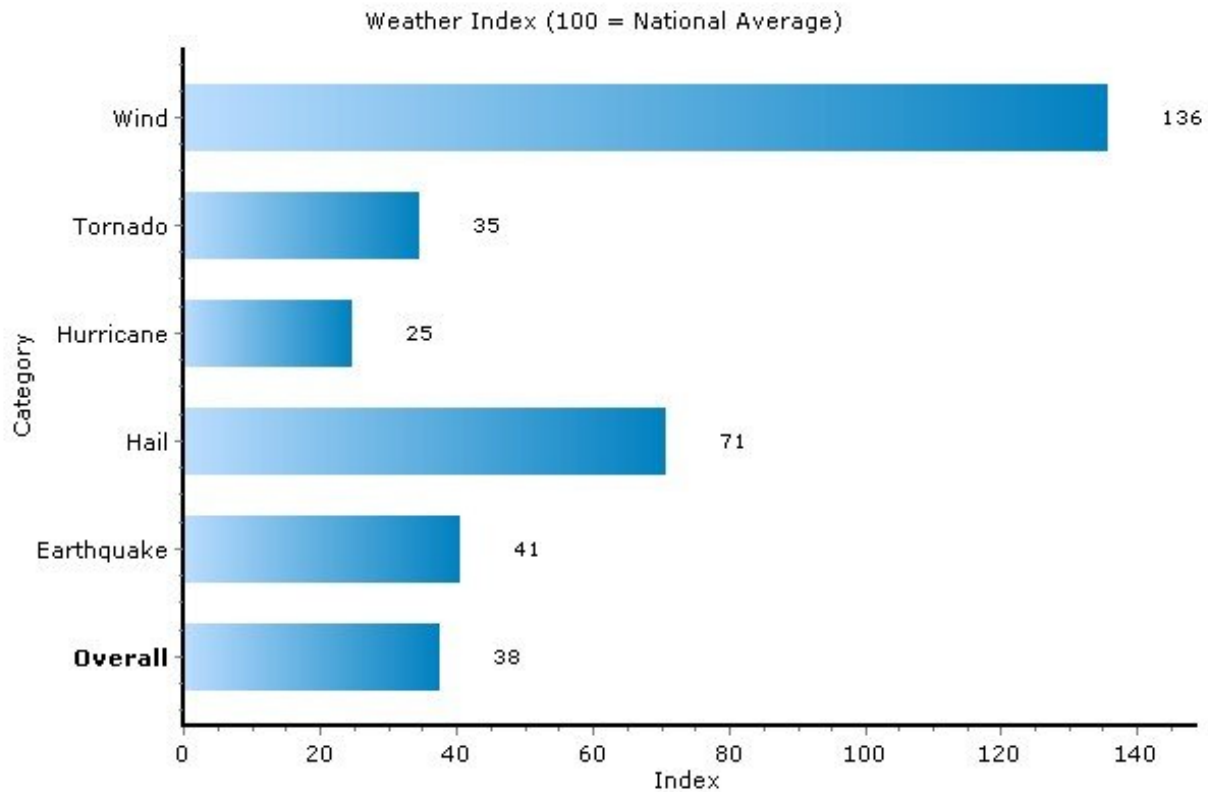

Pei Lin Huang
Keller Williams Syracuse

PeiLin@YourCNYHome.com

Climate: Weather Index

13207, Syracuse, New York

Copyright © 2009 Onboard Informatics
Information presumed reliable when
collected but not guaranteed and
should be independently verified.