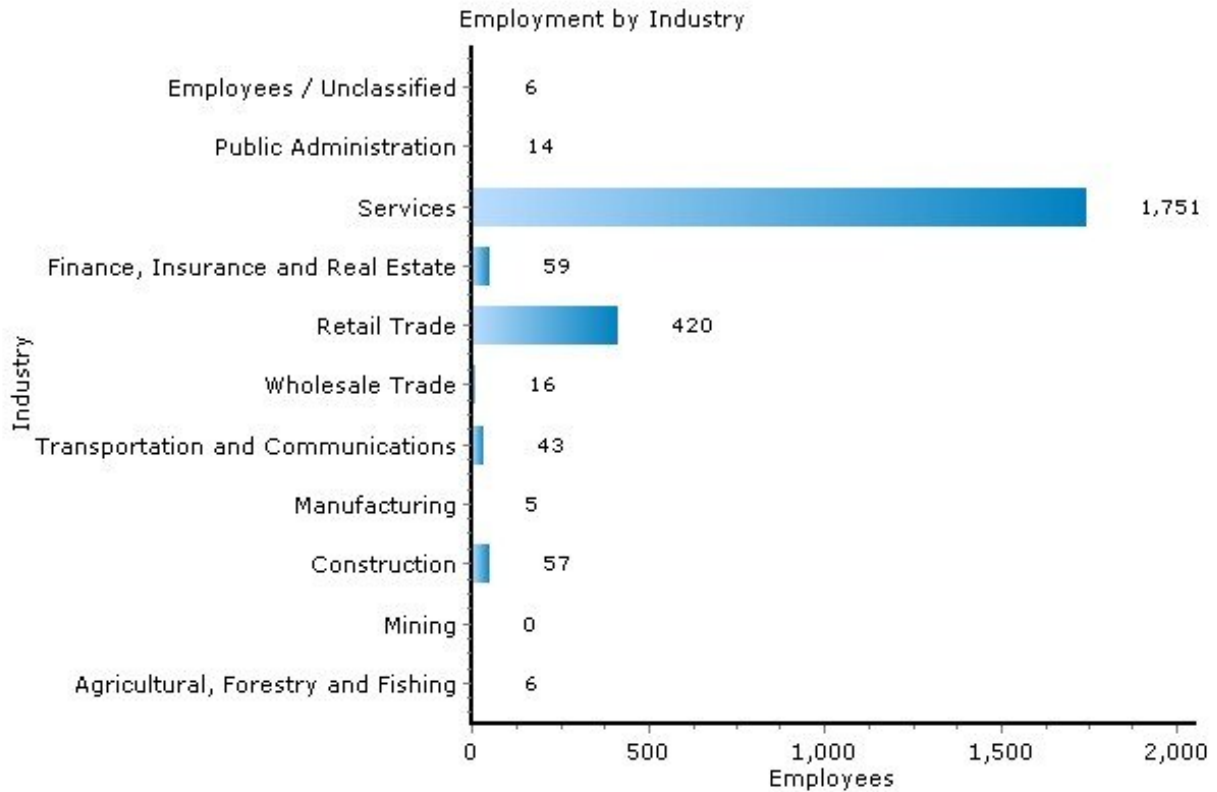

Copyright © 2009 Onboard Informatics
Information presumed reliable when
collected but not guaranteed and
should be independently verified.

Pei Lin Huang
Keller Williams Syracuse

PeiLin@YourCNYHome.com