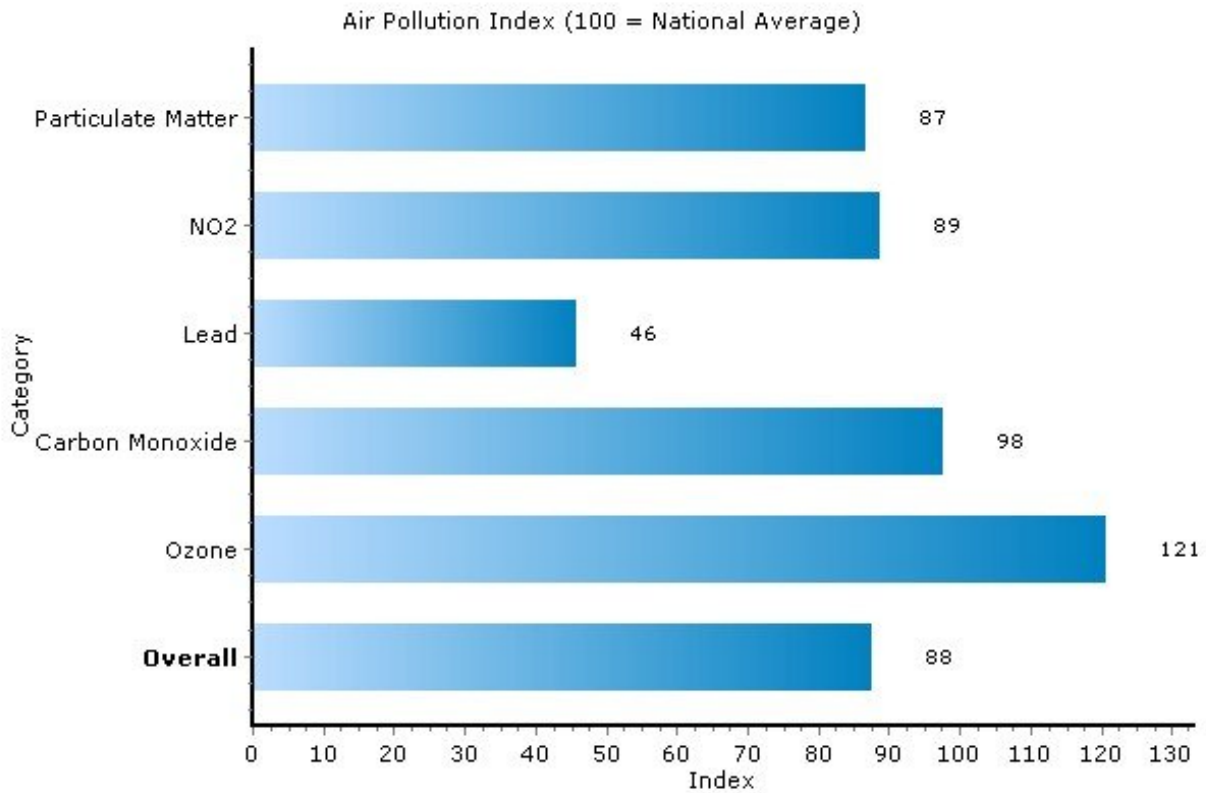

Pei Lin Huang
Keller Williams Syracuse

PeiLin@YourCNYHome.com

Climate: Pollution Index

13207, Syracuse, New York

Copyright © 2009 Onboard Informatics
Information presumed reliable when
collected but not guaranteed and
should be independently verified.