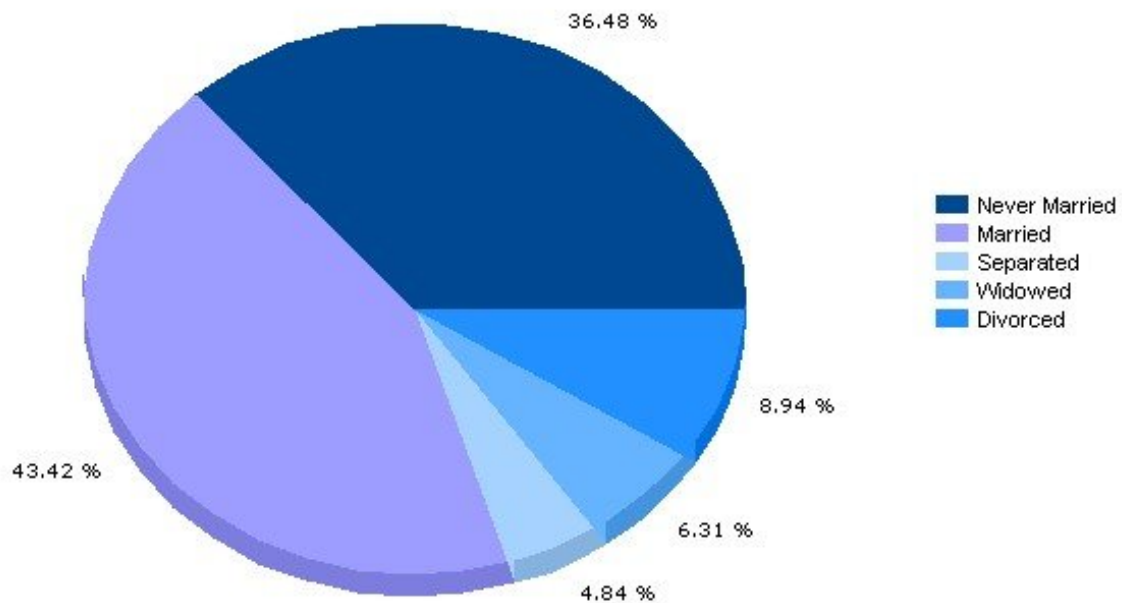

Pei Lin Huang
Keller Williams Syracuse

PeiLin@YourCNYHome.com

Household

13207, Syracuse, New York

Household	13207	New York
Number of Households	5,248	7,098,461
Average Household Size	3	3
Household with Children	37.8%	32.8%
Household with no Children	62.2%	67.2%
Household: Family	63.2%	64.1%
Household: Non-Family	36.8%	35.9%

Marital Status

Income

13207, Syracuse, New York

Income	13207	New York
Median Household Income	\$46,351	\$53,471
Average Household Income	\$54,842	\$77,295
Median Disposable Income	\$39,778	\$44,967

Copyright © 2009 Onboard Informatics
Information presumed reliable when
collected but not guaranteed and
should be independently verified.