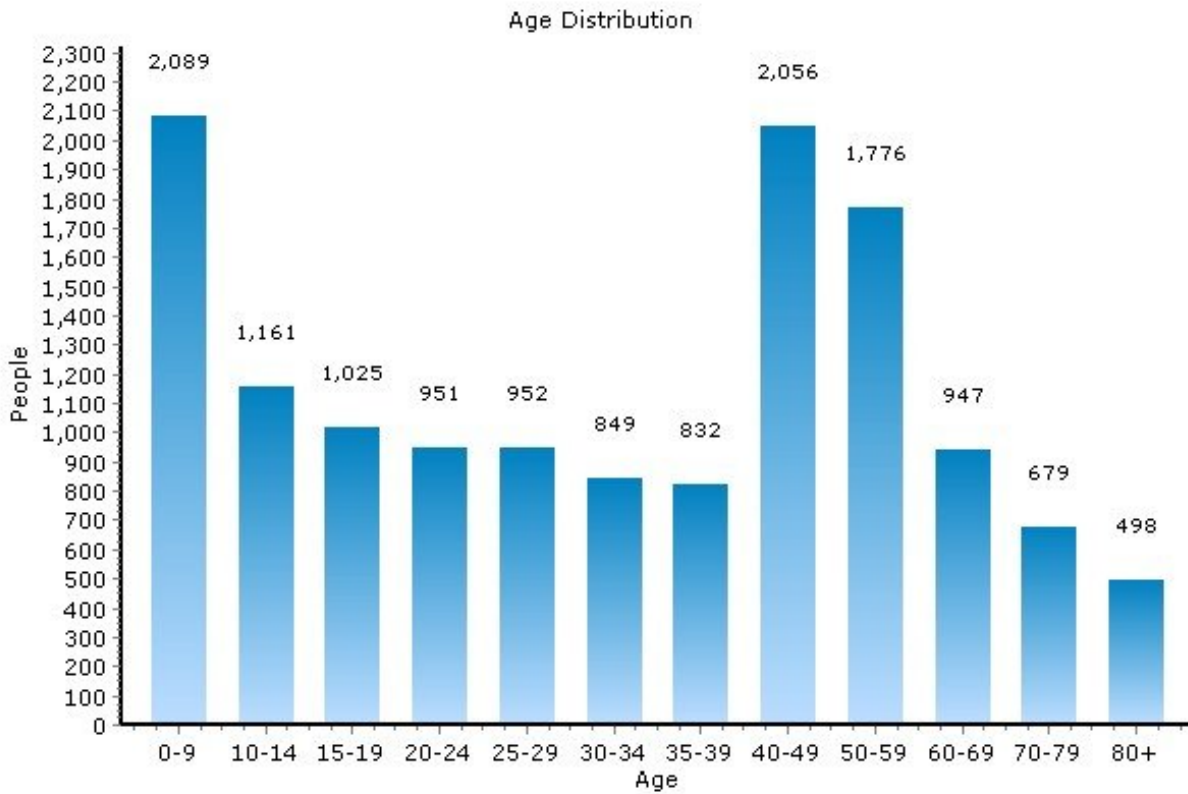

Community Facts

- Low Residential Turnover

Population

13207, Syracuse, New York

Population	13207	New York
Population	13,817	19,413,180
Population Density (people/mile)	4,264	356
Population Growth	-7.0%	2.0%
Male	6,357	9,414,633
Female	7,460	9,998,547
Median Age	33.3	36.93