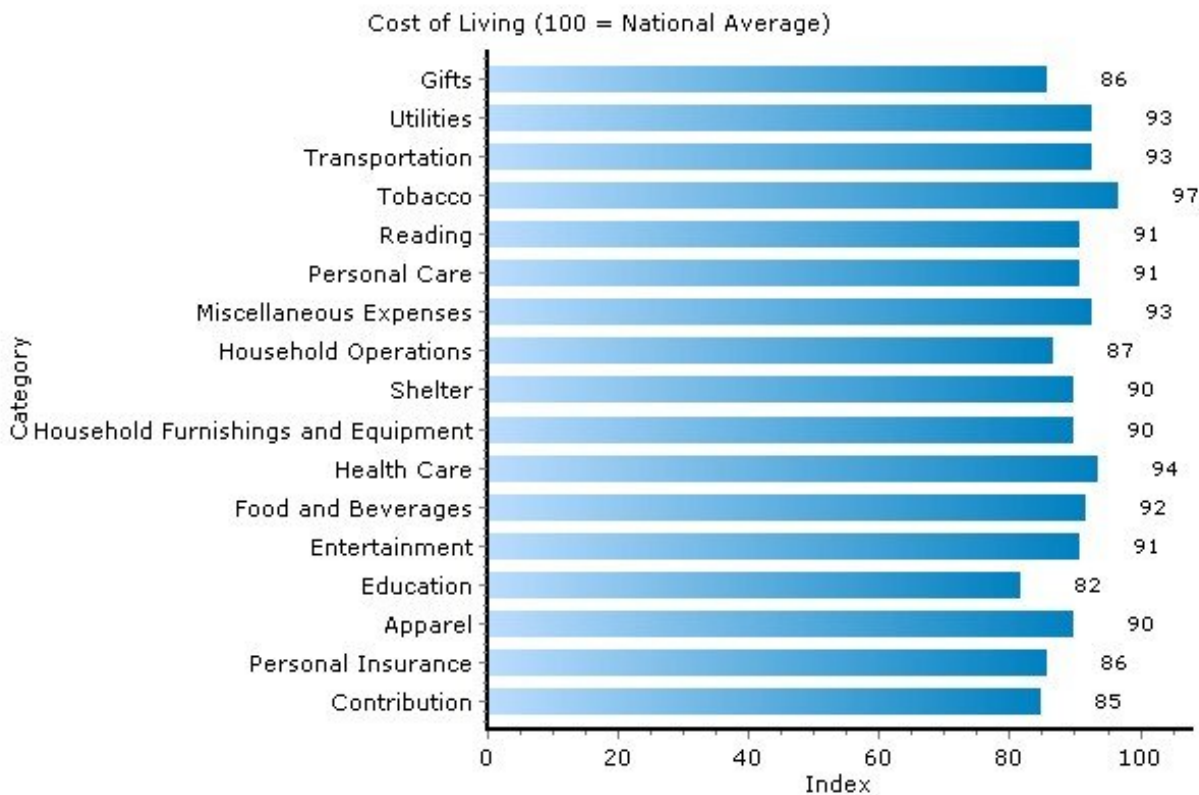

Pei Lin Huang
Keller Williams Syracuse

PeiLin@YourCNYHome.com

Home Ownership

13212, Syracuse, New York

Home Ownership	13212	New York
Median Home Price	\$99,900	N/A
In Current Residence 5+ Years	54.0%	39.0%
Annual Residential Turnover	10.0%	15.0%
Median Years in Residence	6	4

Copyright © 2009 Onboard Informatics
Information presumed reliable when
collected but not guaranteed and
should be independently verified.

Pei Lin Huang PeiLin@YourCNYHome.com
Keller Williams Syracuse

Cost of Living

13212, Syracuse, New York

Cost of Living	13212	New York
Average Total Household Expenditure	\$48,808	\$58,057
Total Household Expenditure Index (100 = National Average)	91	108

Copyright © 2009 Onboard Informatics
 Information presumed reliable when
 collected but not guaranteed and
 should be independently verified.