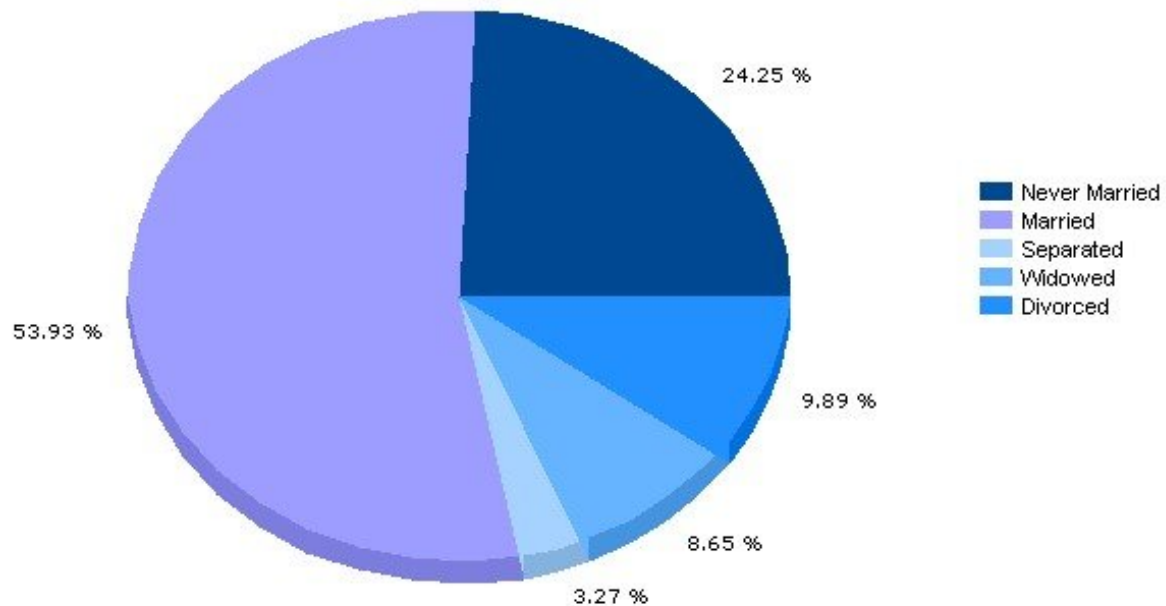

Pei Lin Huang
Keller Williams Syracuse

PeiLin@YourCNYHome.com

Household

13212, Syracuse, New York

Household	13212	New York
Number of Households	8,460	7,098,461
Average Household Size	2	3
Household with Children	29.8%	32.8%
Household with no Children	70.2%	67.2%
Household: Family	63.6%	64.1%
Household: Non-Family	36.4%	35.9%

Marital Status

Income

13212, Syracuse, New York

Income	13212	New York
Median Household Income	\$51,560	\$53,471
Average Household Income	\$59,044	\$77,295
Median Disposable Income	\$43,642	\$44,967

Copyright © 2009 Onboard Informatics
Information presumed reliable when
collected but not guaranteed and
should be independently verified.