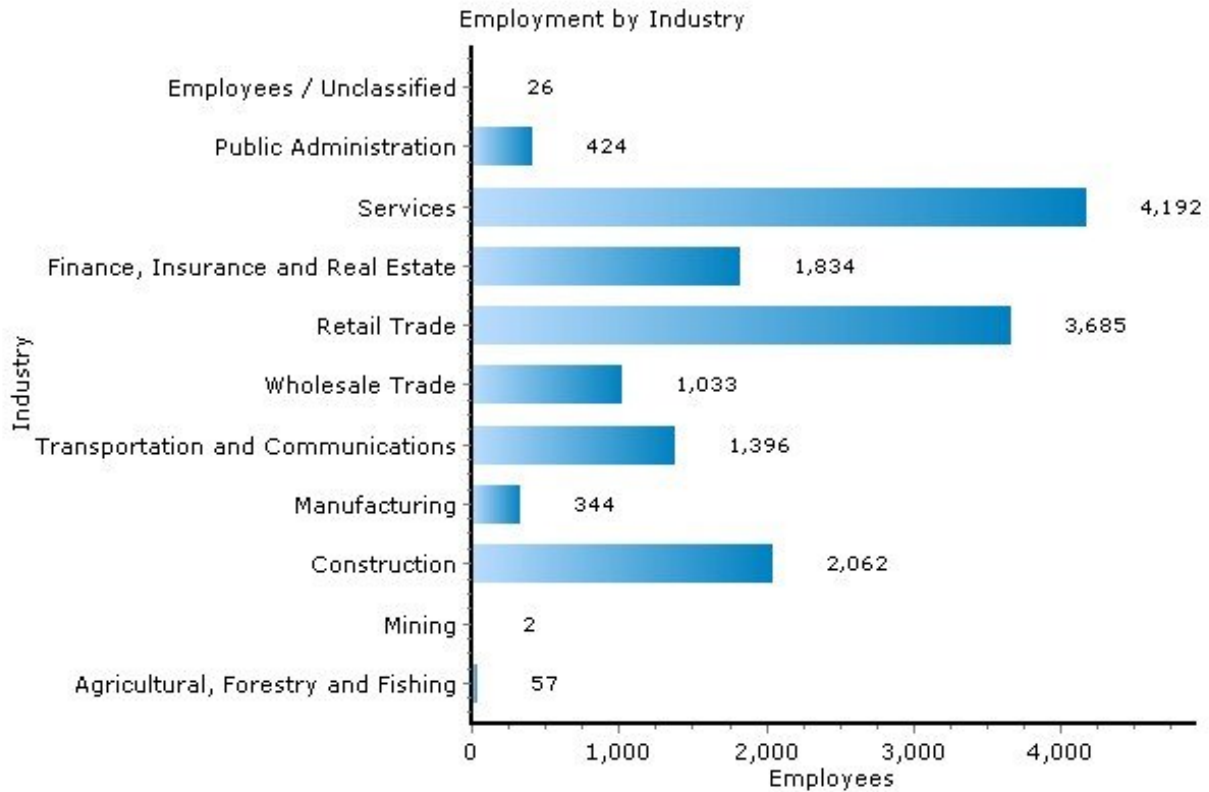

Copyright © 2009 Onboard Informatics
Information presumed reliable when
collected but not guaranteed and
should be independently verified.

Pei Lin Huang
Keller Williams Syracuse

PeiLin@YourCNYHome.com