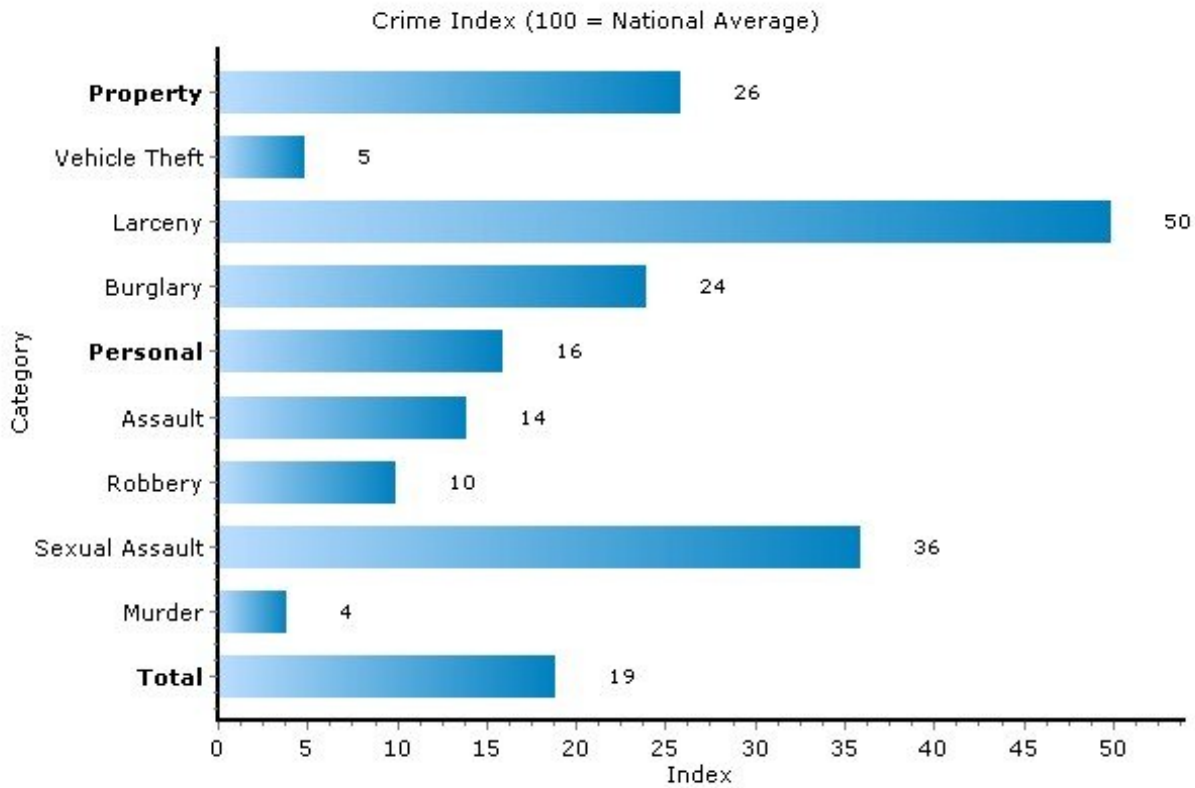

Pei Lin Huang
Keller Williams Syracuse

PeiLin@YourCNYHome.com

Crime

13212, Syracuse, New York

Copyright © 2009 Onboard Informatics
Information presumed reliable when
collected but not guaranteed and
should be independently verified.