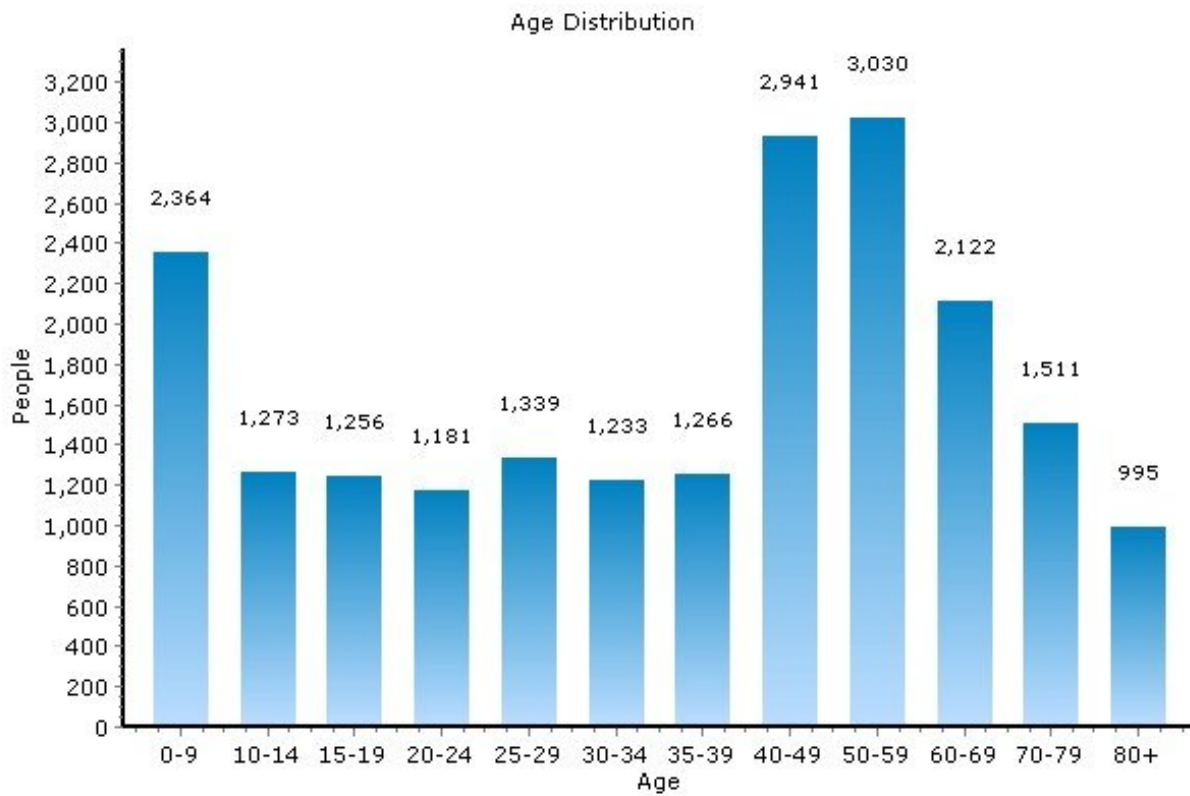

Community Facts

- Close to Military Facility(ies)
- Stable Population
- Low Residential Turnover

Population

13212, Syracuse, New York

Population	13212	New York
Population	20,511	19,413,180
Population Density (people/mile)	1,850	356
Population Growth	0.0%	2.0%
Male	9,686	9,414,633
Female	10,825	9,998,547
Median Age	40.22	36.93