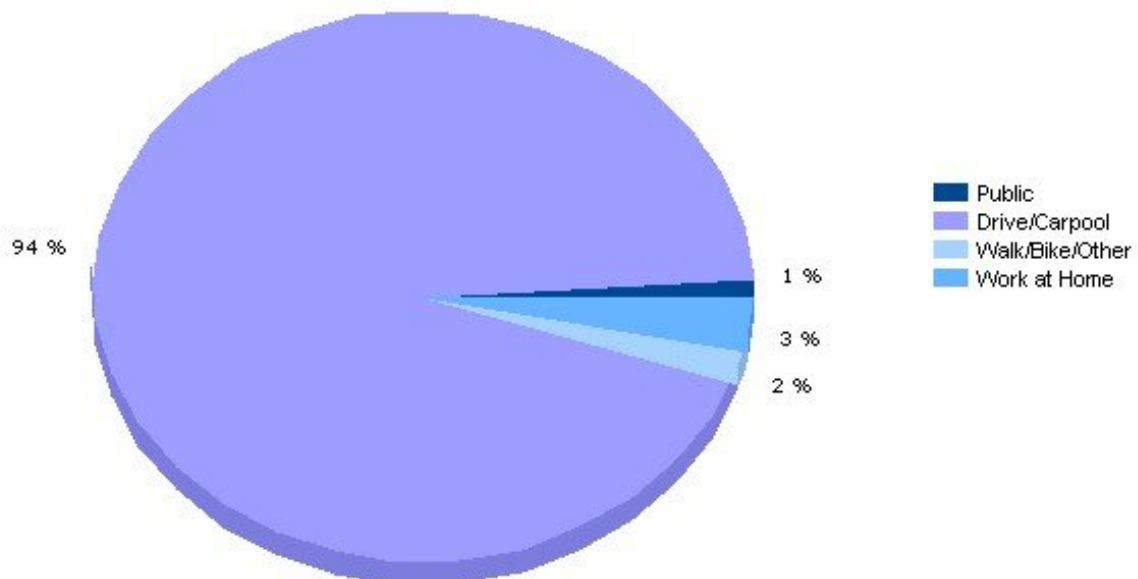

Transportation

13212, Syracuse, New York

Transportation	13212	New York
Median Travel Time to Work (mins)	15.8	25.1

Travel to Work