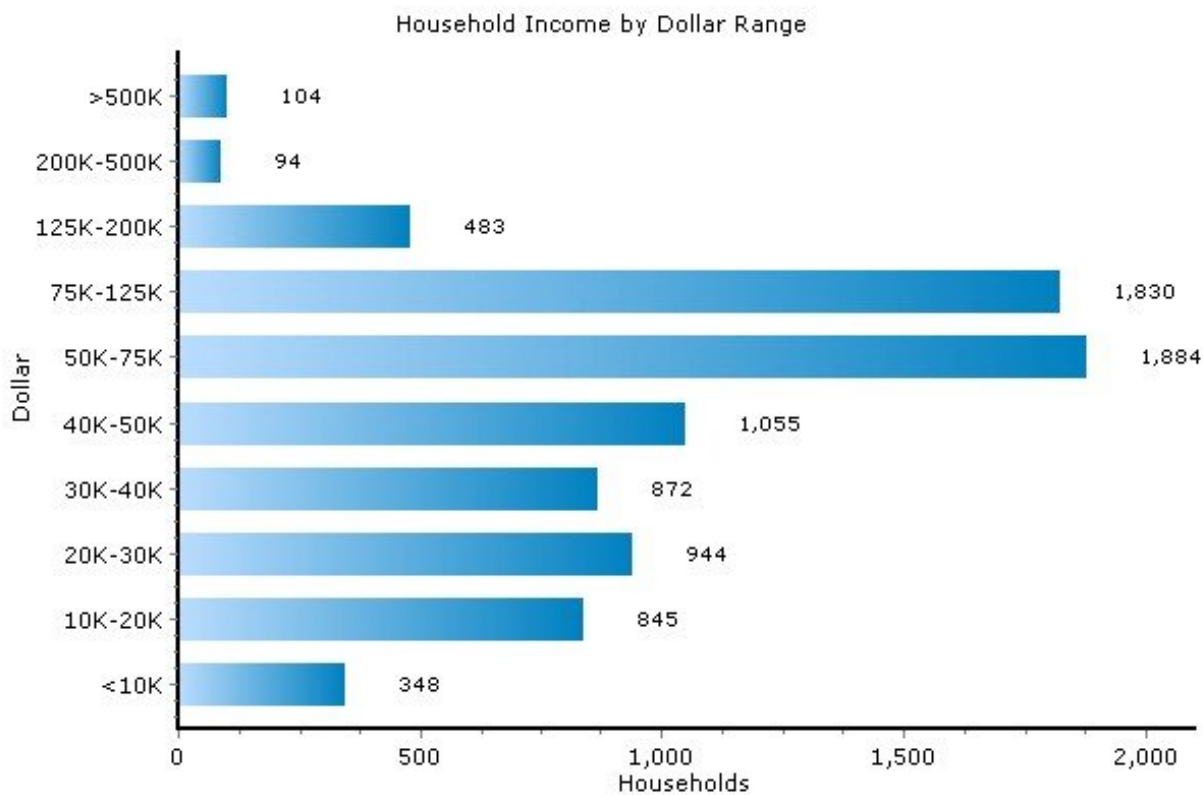

Pei Lin Huang
Keller Williams Syracuse

PeiLin@YourCNYHome.com

Household

13212, Syracuse, New York

Household	13212	New York
Number of Households	8,460	7,098,461
Average Household Size	2	3
Household with Children	29.8%	32.8%
Household with no Children	70.2%	67.2%
Household: Family	63.6%	64.1%
Household: Non-Family	36.4%	35.9%

Marital Status

Income

13212, Syracuse, New York

Income	13212	New York
Median Household Income	\$51,560	\$53,471
Average Household Income	\$59,044	\$77,295
Median Disposable Income	\$43,642	\$44,967

Copyright © 2009 Onboard Informatics
Information presumed reliable when
collected but not guaranteed and
should be independently verified.