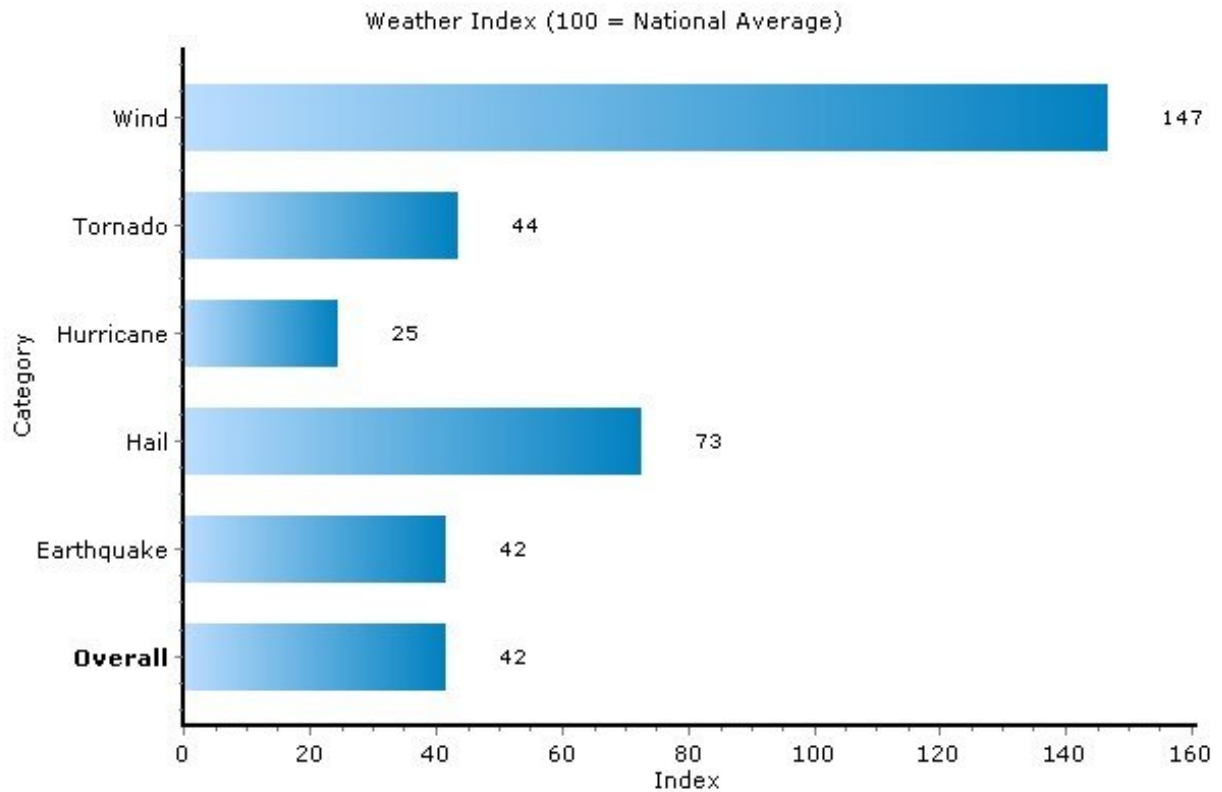

Pei Lin Huang
Keller Williams Syracuse

PeiLin@YourCNYHome.com

Climate: Weather Index

13212, Syracuse, New York

Copyright © 2009 Onboard Informatics
Information presumed reliable when
collected but not guaranteed and
should be independently verified.