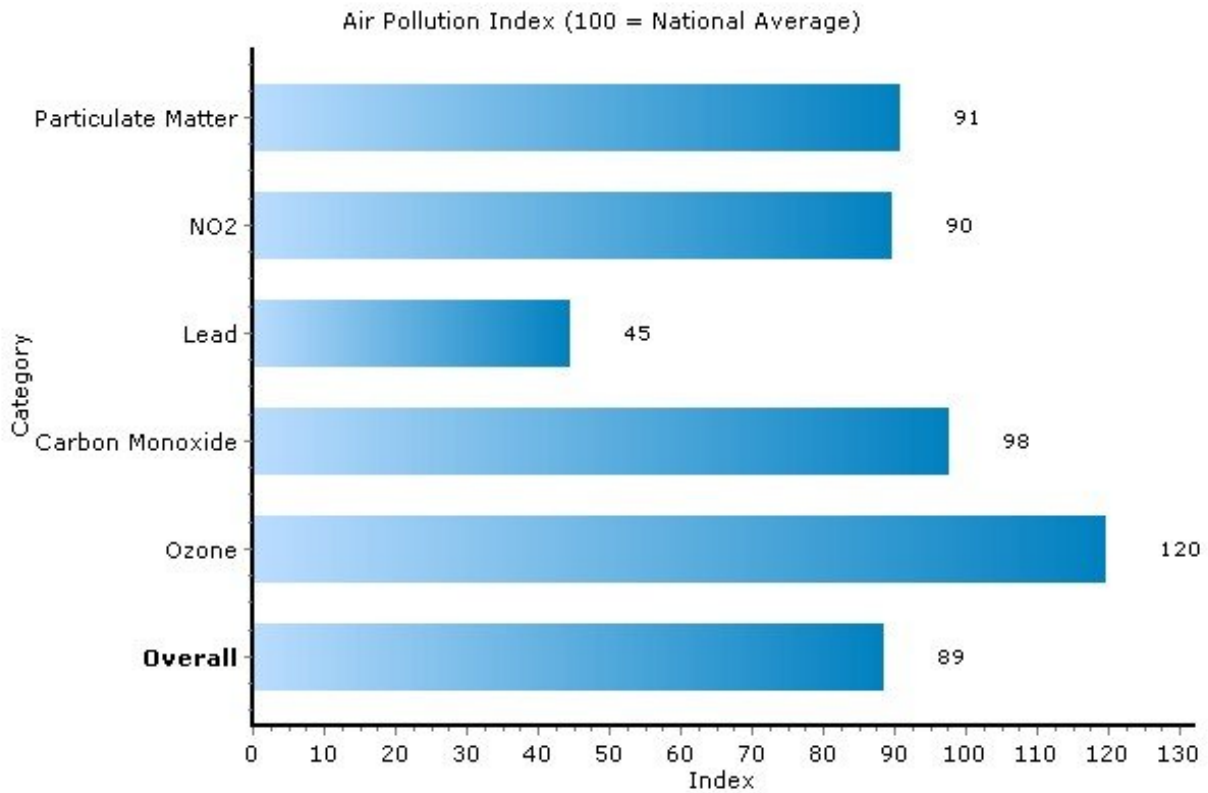

Pei Lin Huang
Keller Williams Syracuse

PeiLin@YourCNYHome.com

Climate: Pollution Index

13212, Syracuse, New York

Copyright © 2009 Onboard Informatics
Information presumed reliable when
collected but not guaranteed and
should be independently verified.