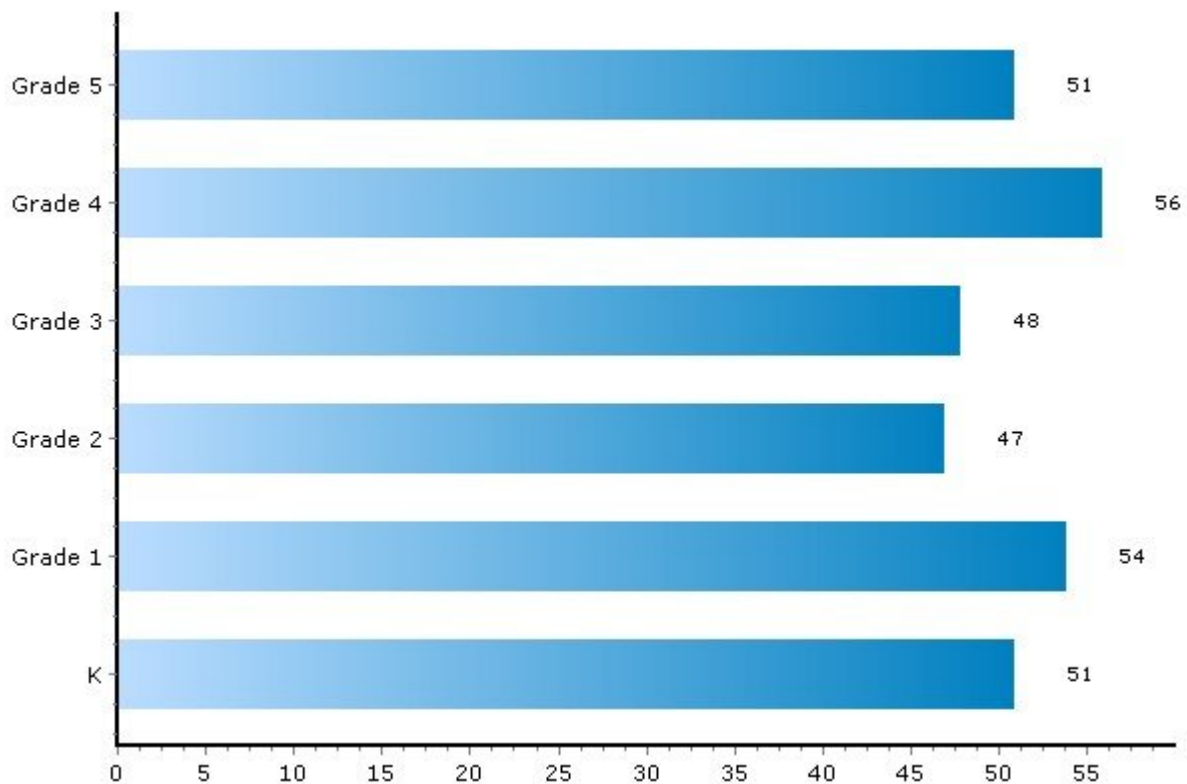

Students Per Grade

Copyright © 2009 Onboard Informatics
Information presumed reliable when
collected but not guaranteed and
should be independently verified.

Pei Lin Huang
Keller Williams Syracuse

PeiLin@YourCNYHome.com