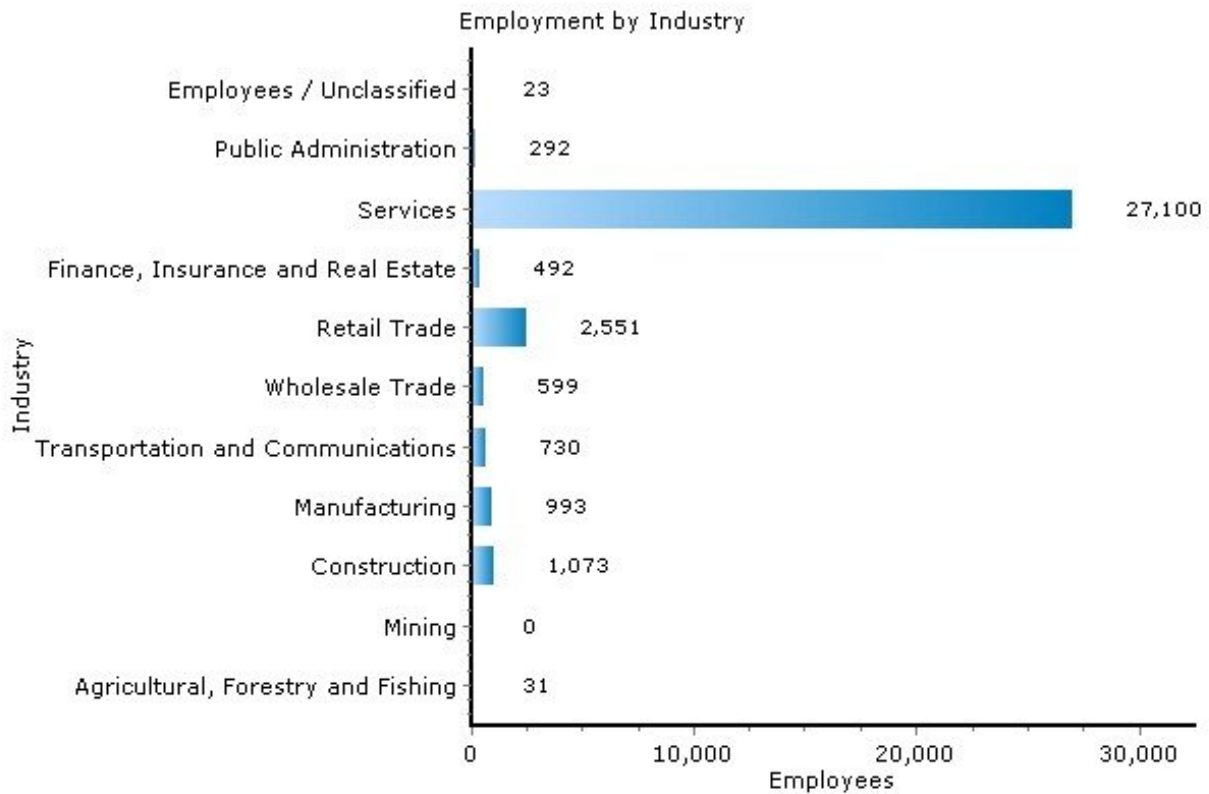

Pei Lin Huang
Keller Williams Syracuse

PeiLin@YourCNYHome.com

Employment

13210, Syracuse, New York

Copyright © 2009 Onboard Informatics
Information presumed reliable when
collected but not guaranteed and
should be independently verified.