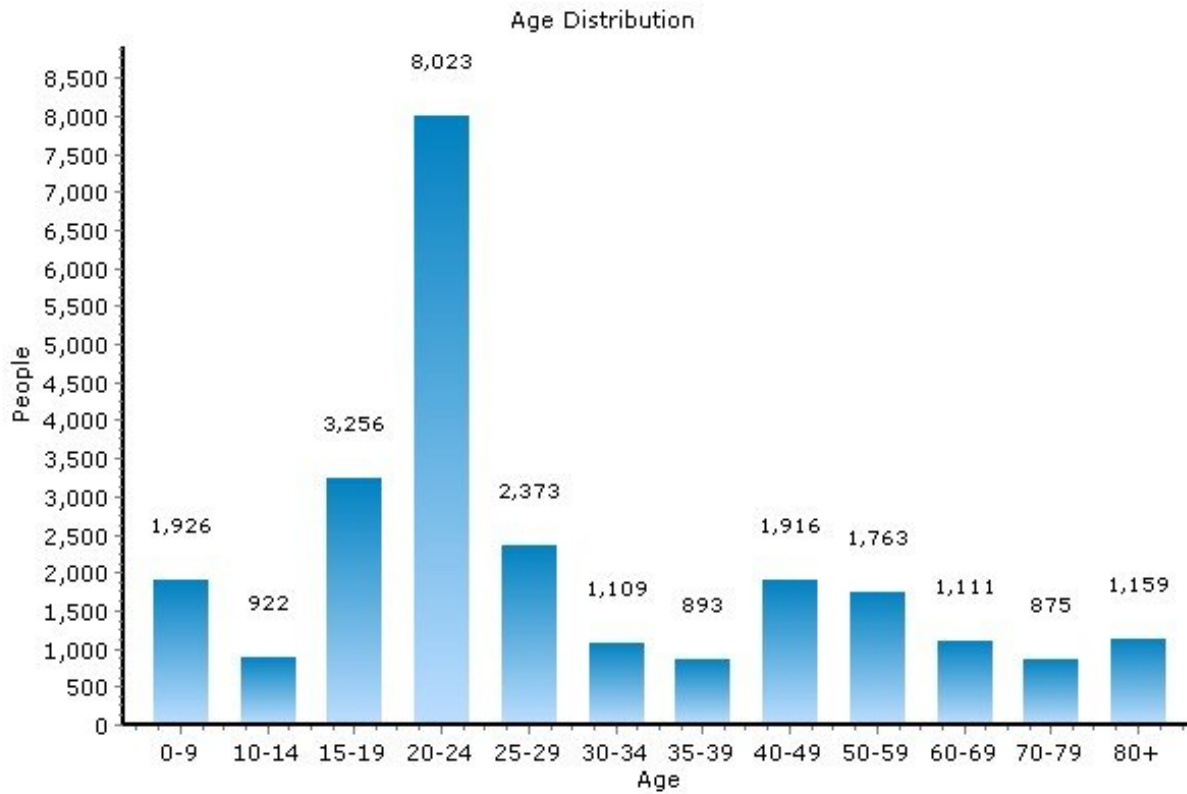

13210, Syracuse, New York

Community Summary	13210	New York
Population	25,327	19,413,180
Population Density (people/mile)	5,785	356
Median Household Income	\$23,149	\$53,471
Total Dwelling Units	10,945	7,981,082
Median Home Price	\$120,000	N/A

Community Facts

- Nearby Military Facility(ies)
- High Residential Turnover

Population

13210, Syracuse, New York

Population	13210	New York
Population	25,327	19,413,180
Population Density (people/mile)	5,785	356
Population Growth	-2.0%	2.0%
Male	12,021	9,414,633
Female	13,306	9,998,547
Median Age	23.09	36.93