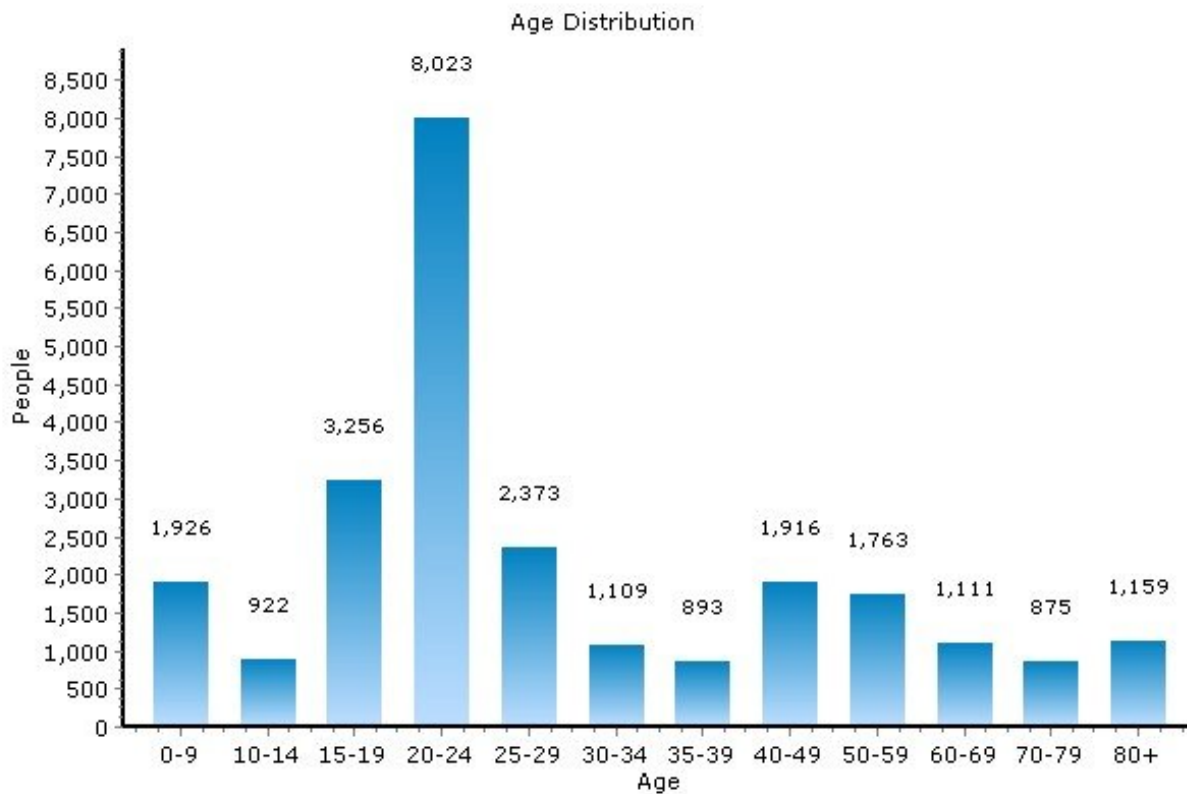

13210, Syracuse, New York

Community Summary	13210	New York
Population	25,327	19,413,180
Population Density (people/mile)	5,785	356
Median Household Income	\$23,149	\$53,471
Total Dwelling Units	10,945	7,981,082
Median Home Price	\$120,000	N/A

Community Facts

- Nearby Military Facility(ies) High Residential Turnover

Population

13210, Syracuse, New York

Population	13210	New York
Population	25,327	19,413,180
Population Density (people/mile)	5,785	356
Population Growth	-2.0%	2.0%
Male	12,021	9,414,633
Female	13,306	9,998,547
Median Age	23.09	36.93