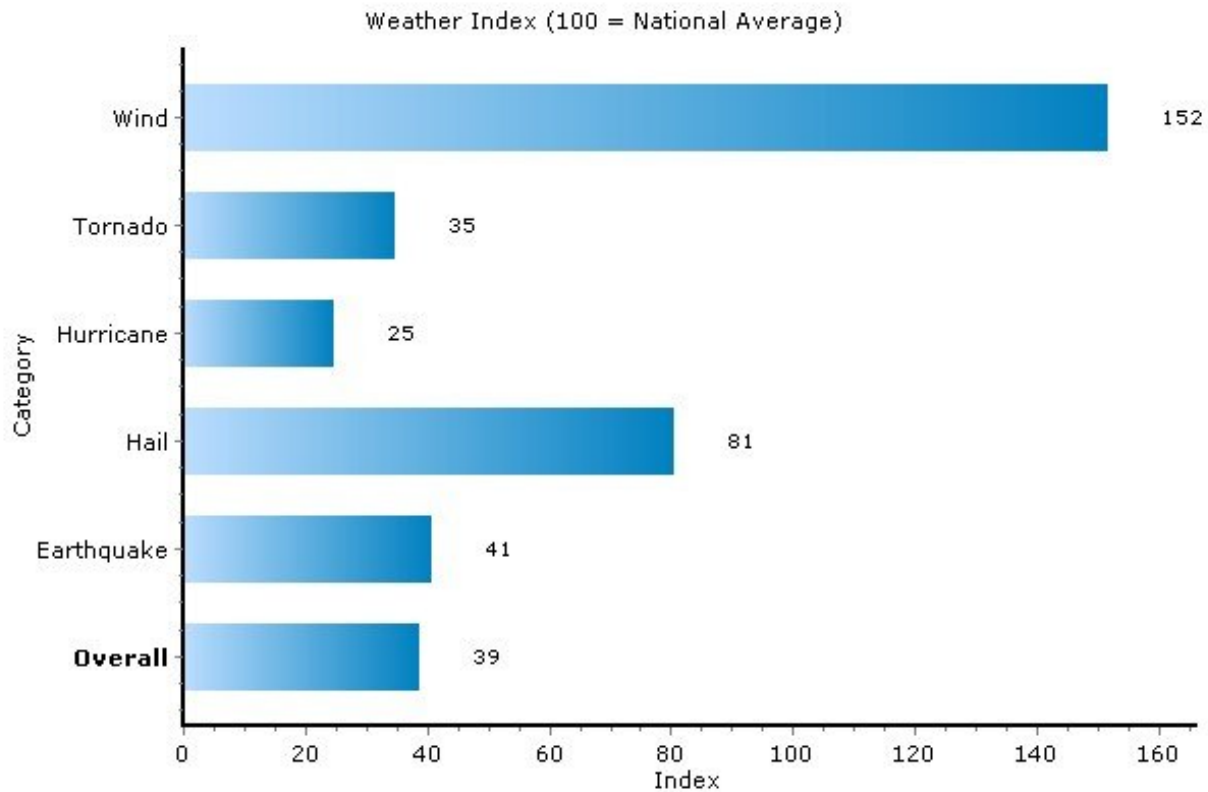

Copyright © 2009 Onboard Informatics
Information presumed reliable when
collected but not guaranteed and
should be independently verified.

Pei Lin Huang   PeiLin@YourCNYHome.com
Keller Williams Syracuse