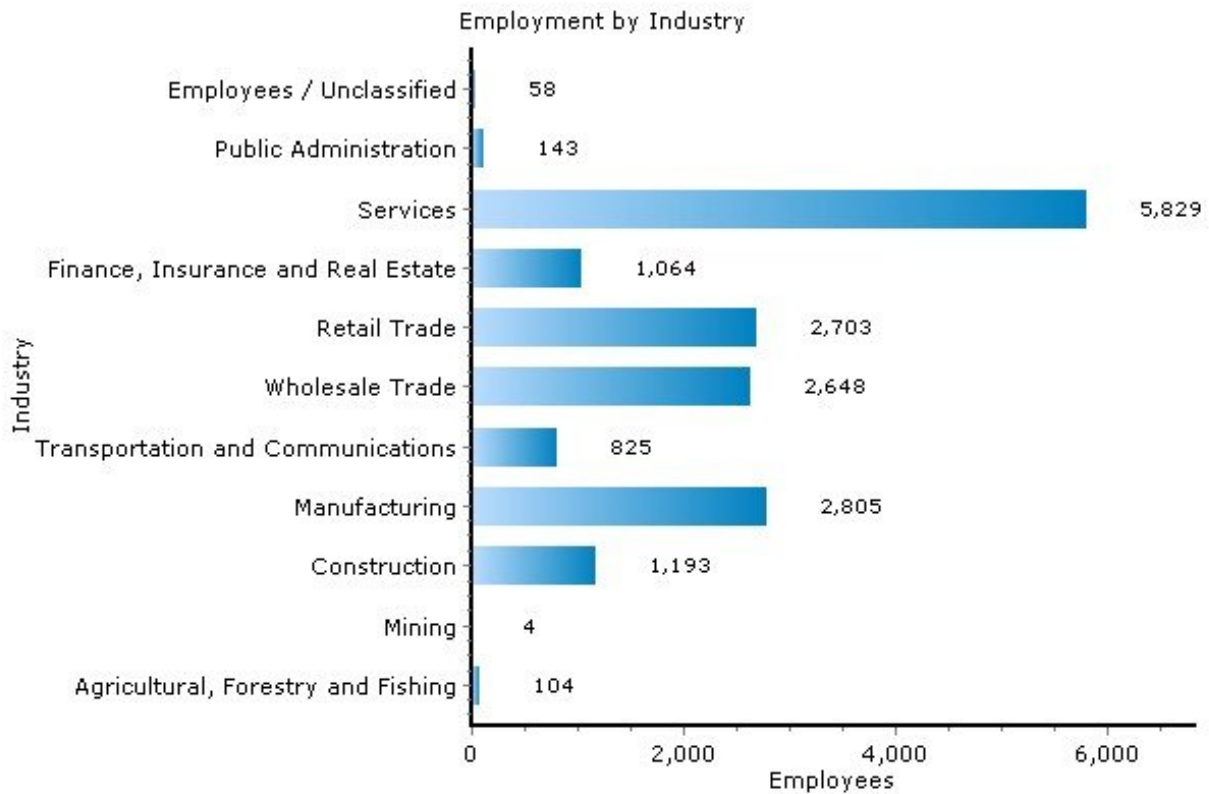

Pei Lin Huang
Keller Williams Syracuse

PLHuang@YourCNYHome.com

Employment

13206, Syracuse, New York

Copyright © 2009 Onboard Informatics
Information presumed reliable when
collected but not guaranteed and
should be independently verified.