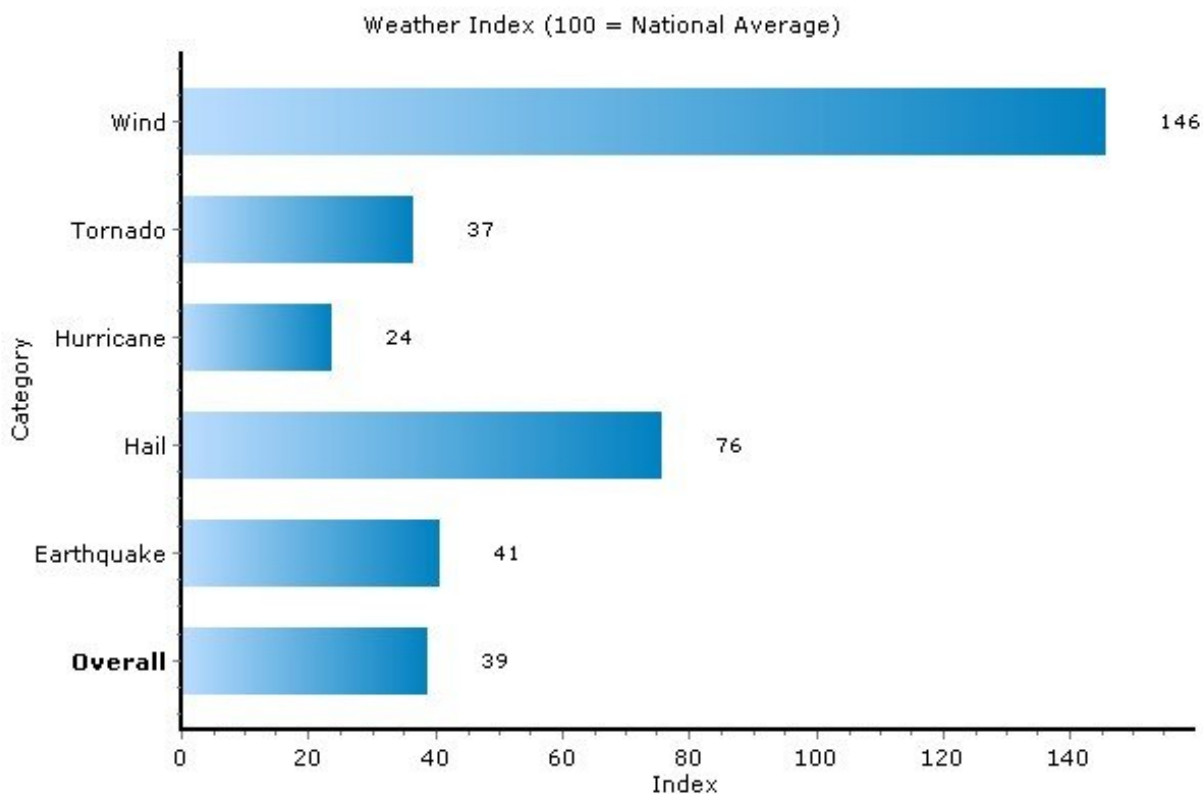

Pei Lin Huang
Keller Williams Syracuse

PLHuang@YourCNYHome.com

Climate: Weather Index

13206, Syracuse, New York

Copyright © 2009 Onboard Informatics
Information presumed reliable when
collected but not guaranteed and
should be independently verified.