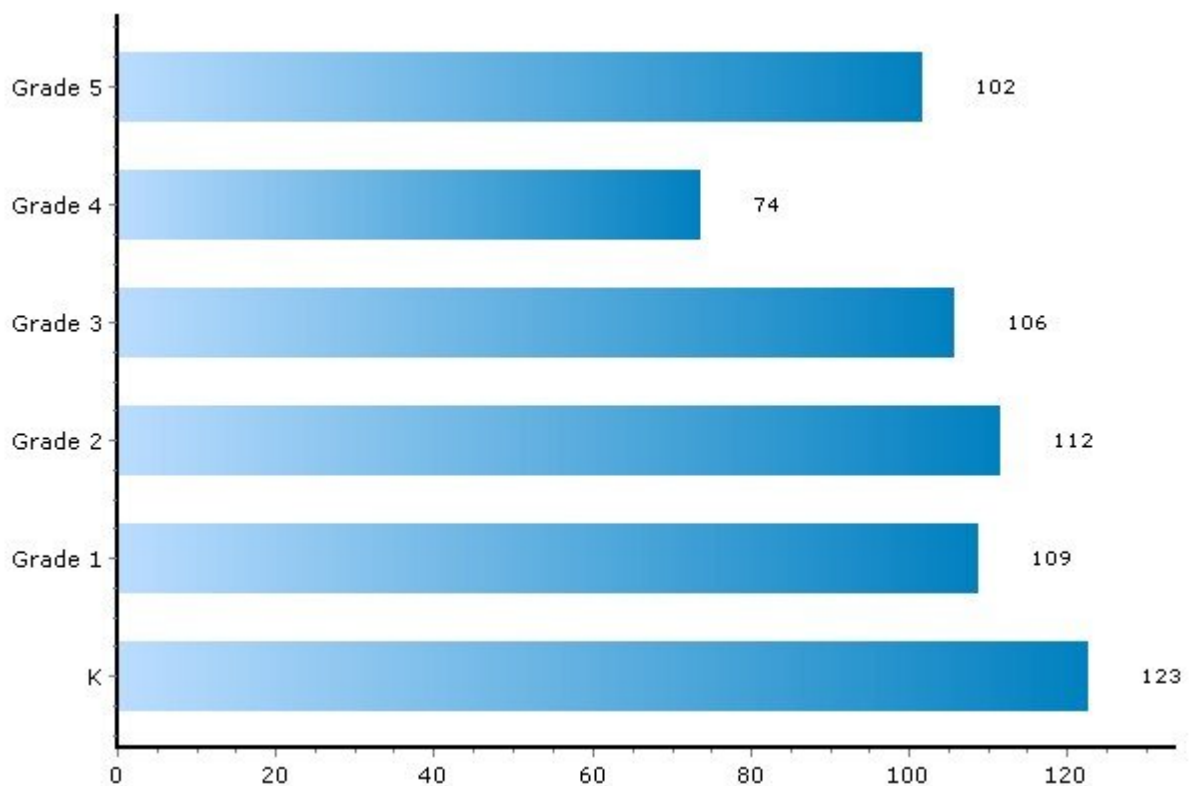

Arts - Art
Vocational Education - Phys Ed
Special Education - Speech/Language Pathologists

Students Per Grade

School: Programs and Students per Grade

Henninger High School (Public)

Grade Span:	9-12
District:	Syracuse City School District
Principal:	Mr David Cecile
Address:	600 Robinson St Syracuse New York 13206-3598
Phone:	315-435-4343