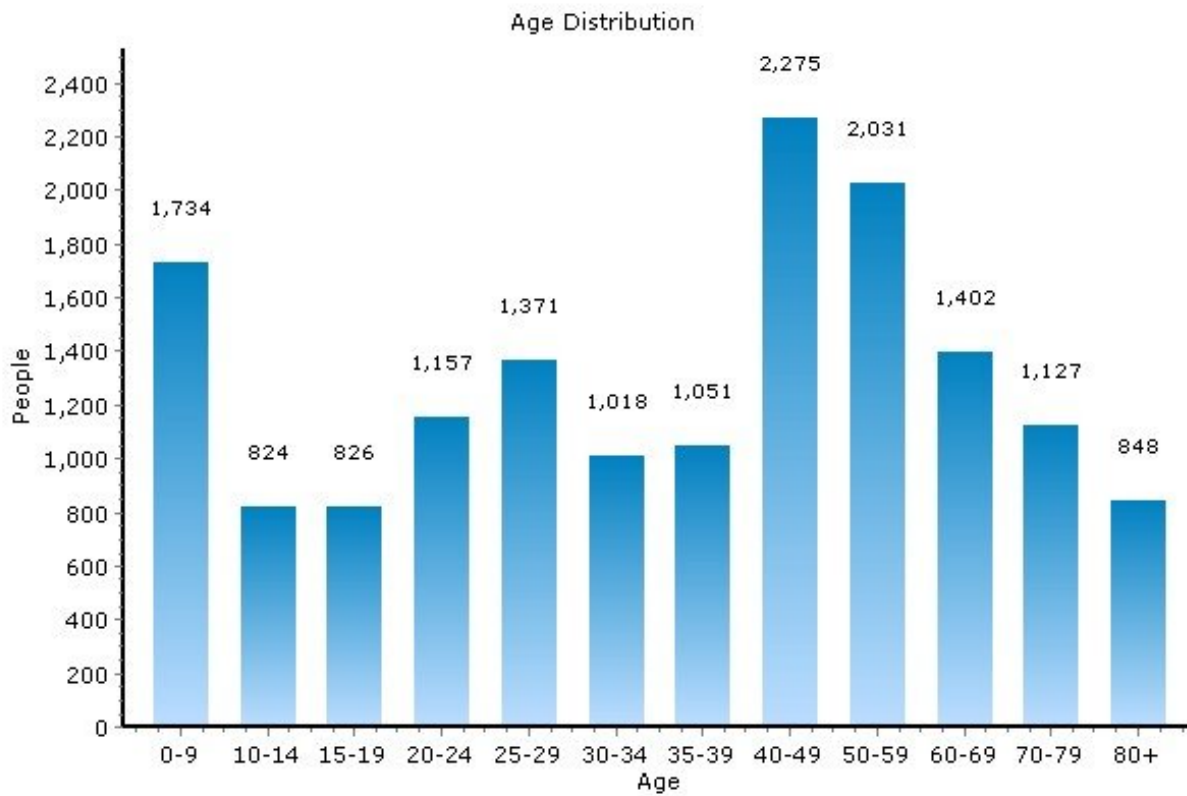

Community Facts

- Close to Military Facility(ies)
- Low Residential Turnover

Population

13206, Syracuse, New York

Population	13206	New York
Population	15,665	19,413,180
Population Density (people/mile)	3,823	356
Population Growth	-5.0%	2.0%
Male	7,351	9,414,633
Female	8,314	9,998,547
Median Age	38.29	36.93