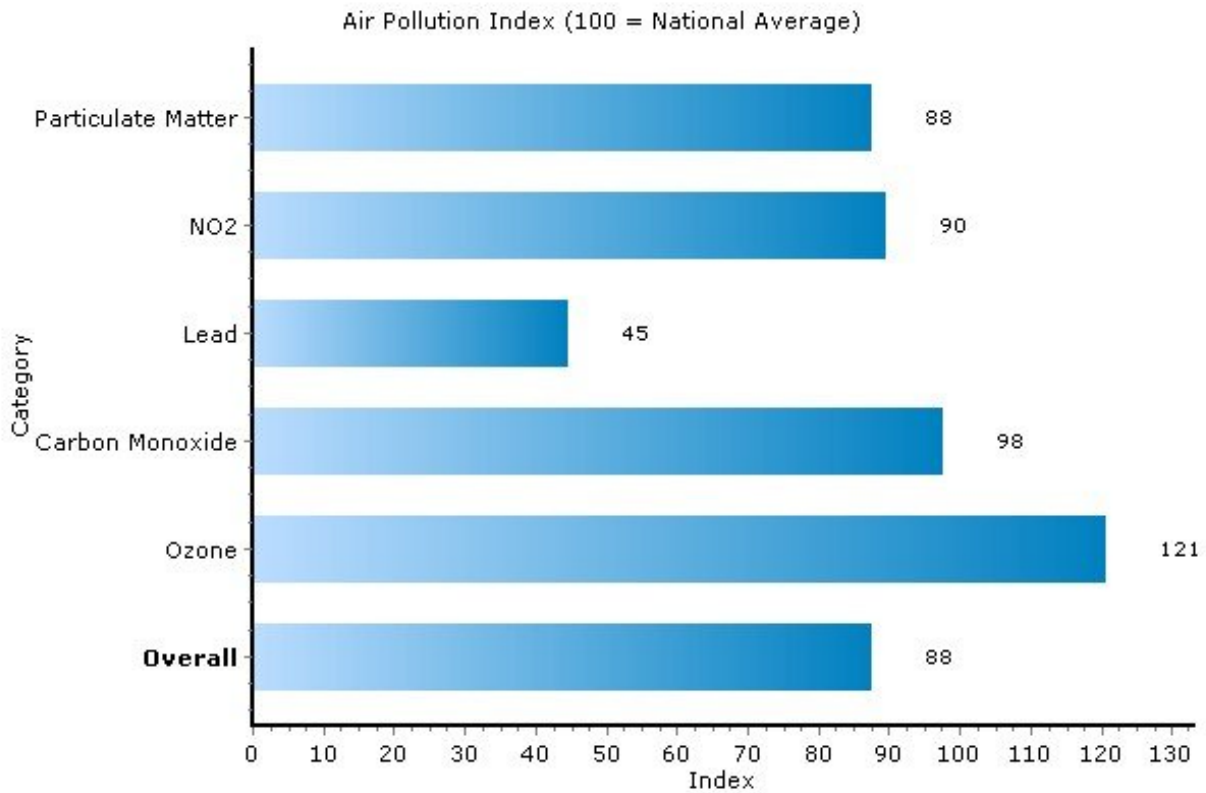

Pei Lin Huang
Keller Williams Syracuse

PLHuang@YourCNYHome.com

Climate: Pollution Index

13206, Syracuse, New York

Copyright © 2009 Onboard Informatics
Information presumed reliable when
collected but not guaranteed and
should be independently verified.