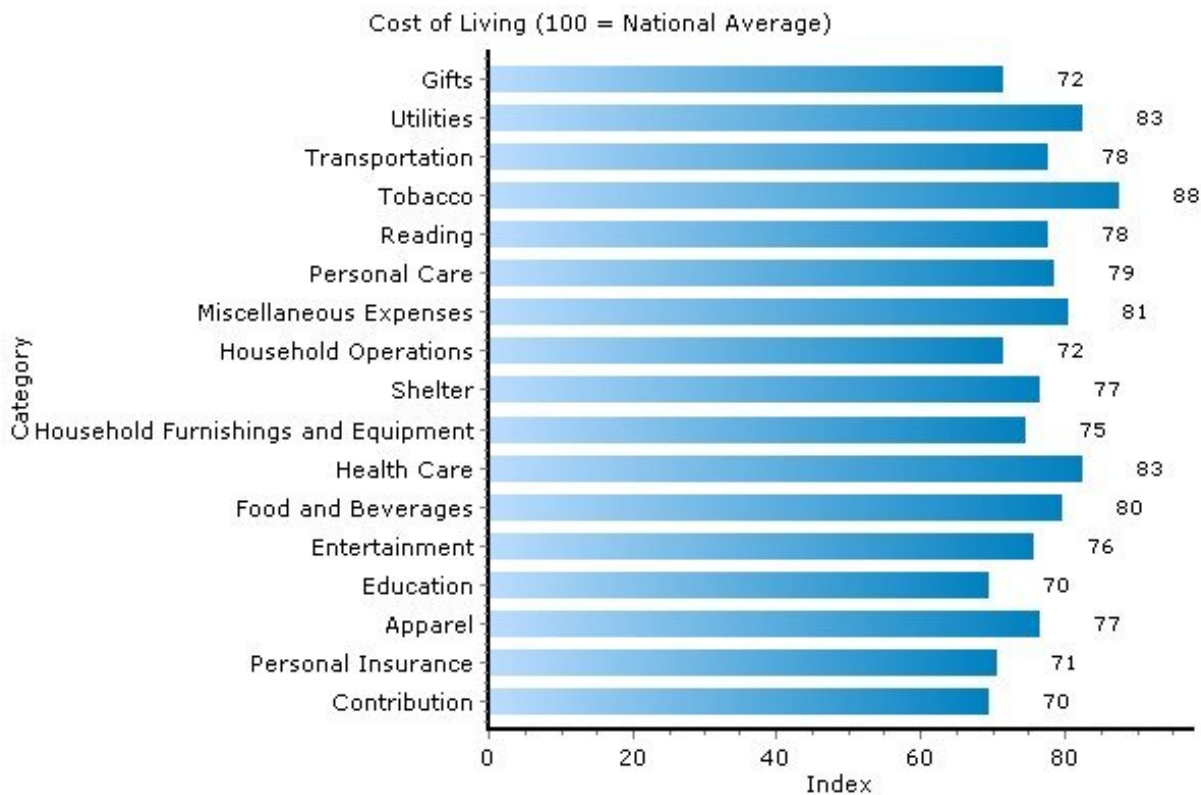

Pei Lin Huang
Keller Williams Syracuse

PLHuang@YourCNYHome.com

Home Ownership

13206, Syracuse, New York

Home Ownership	13206	New York
Median Home Price	\$78,050	N/A
In Current Residence 5+ Years	42.0%	39.0%
Annual Residential Turnover	15.0%	15.0%
Median Years in Residence	4	4

Copyright © 2009 Onboard Informatics
Information presumed reliable when
collected but not guaranteed and
should be independently verified.

Pei Lin Huang
Keller Williams Syracuse

PLHuang@YourCNYHome.com

Cost of Living

13206, Syracuse, New York

Cost of Living	13206	New York
Average Total Household Expenditure	\$41,771	\$58,057
Total Household Expenditure Index (100 = National Average)	78	108

Copyright © 2009 Onboard Informatics
 Information presumed reliable when
 collected but not guaranteed and
 should be independently verified.