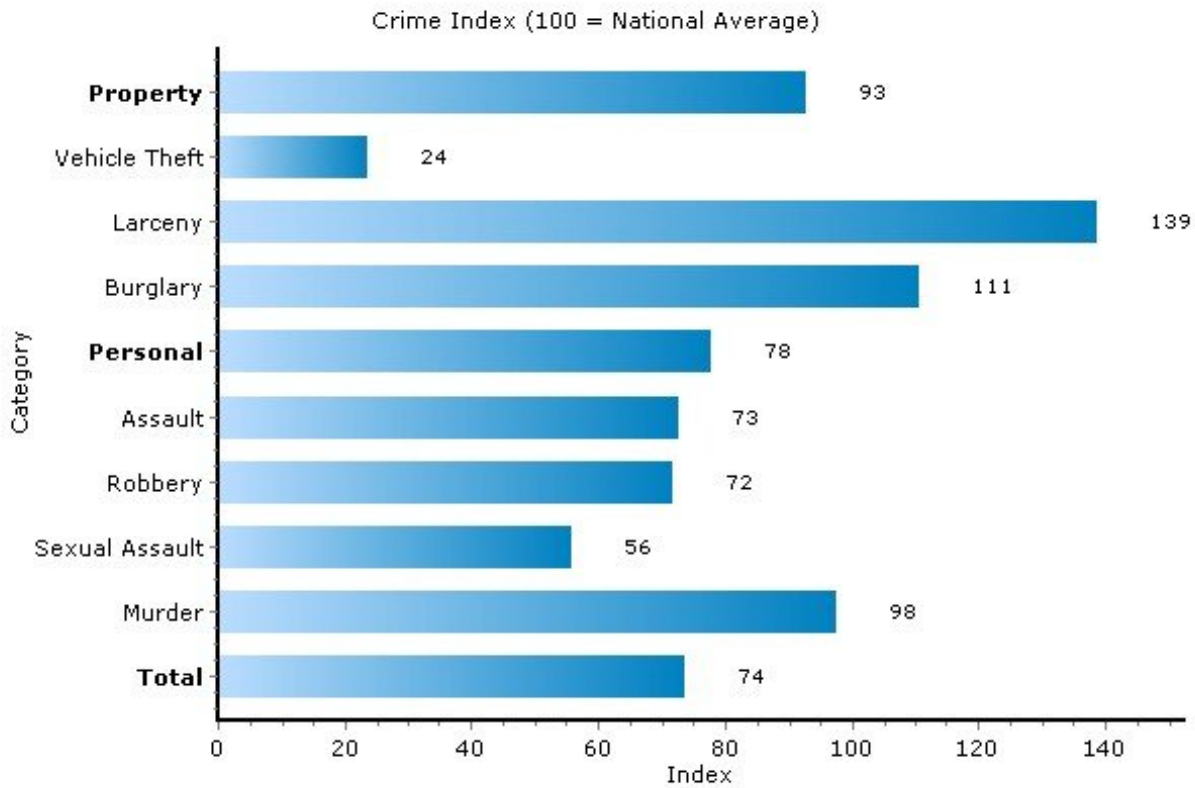

Pei Lin Huang
Keller Williams Syracuse

PLHuang@YourCNYHome.com

Crime

13206, Syracuse, New York

Copyright © 2009 Onboard Informatics
Information presumed reliable when
collected but not guaranteed and
should be independently verified.