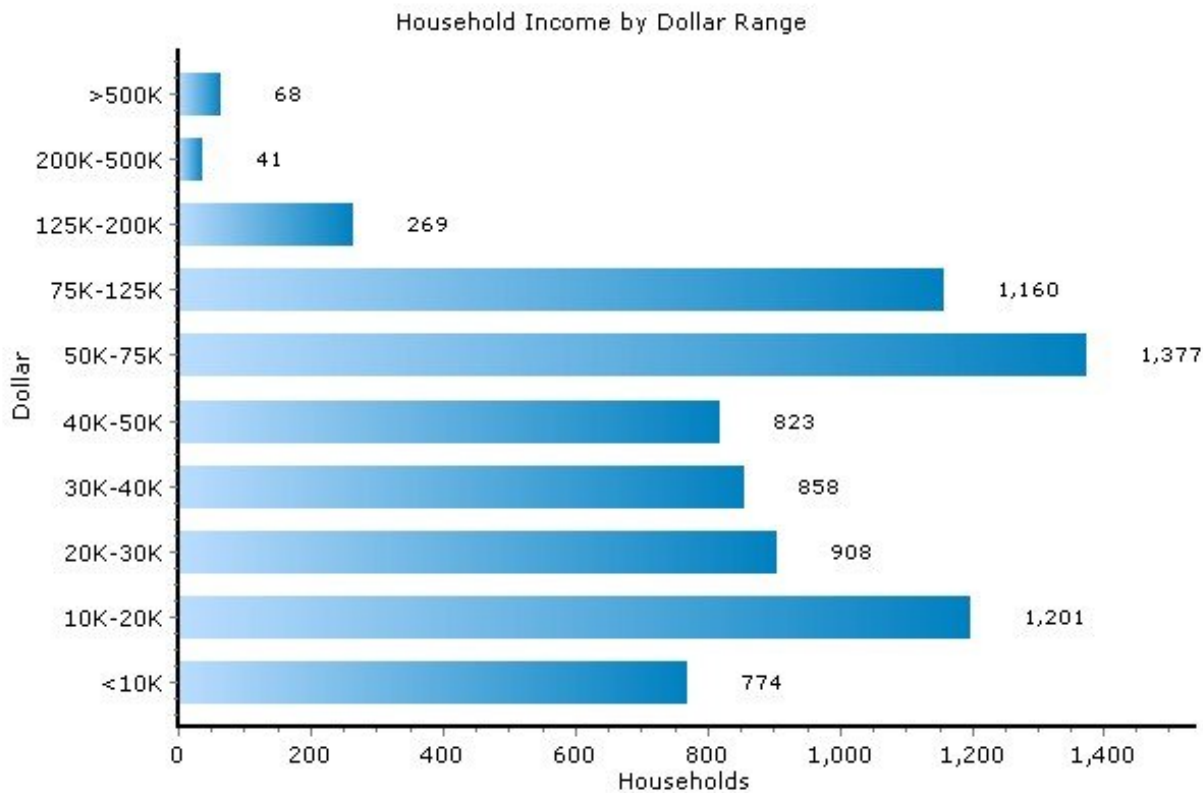

Marital Status

Income

13206, Syracuse, New York

Income	13206	New York
Median Household Income	\$39,980	\$53,471
Average Household Income	\$46,717	\$77,295
Median Disposable Income	\$34,816	\$44,967

Copyright © 2009 Onboard Informatics
Information presumed reliable when
collected but not guaranteed and
should be independently verified.