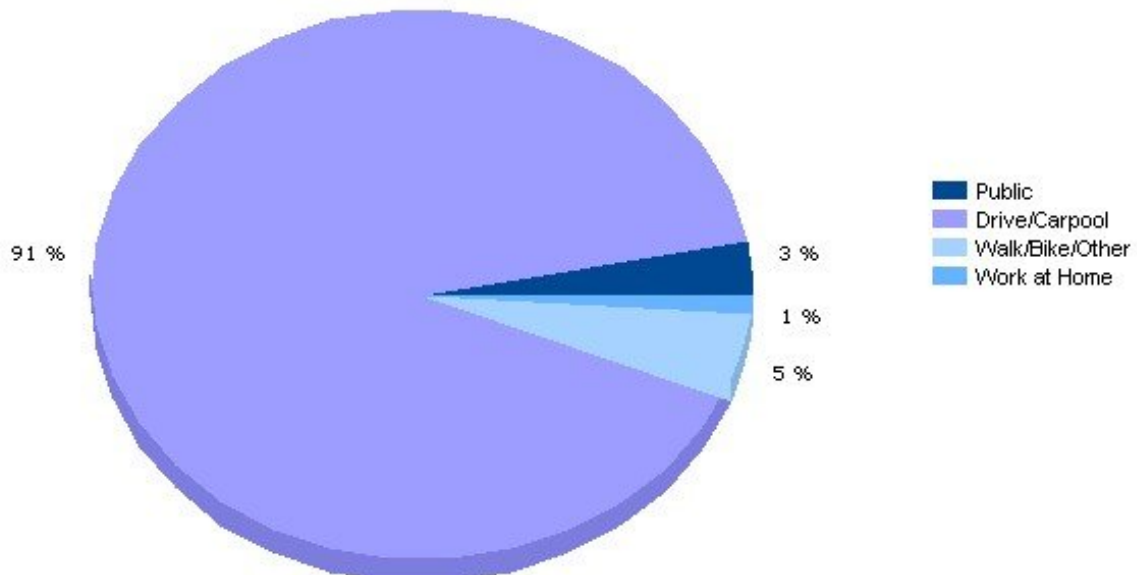

Transportation

13206, Syracuse, New York

Transportation	13206	New York
Median Travel Time to Work (mins)	13.6	25.1

Travel to Work