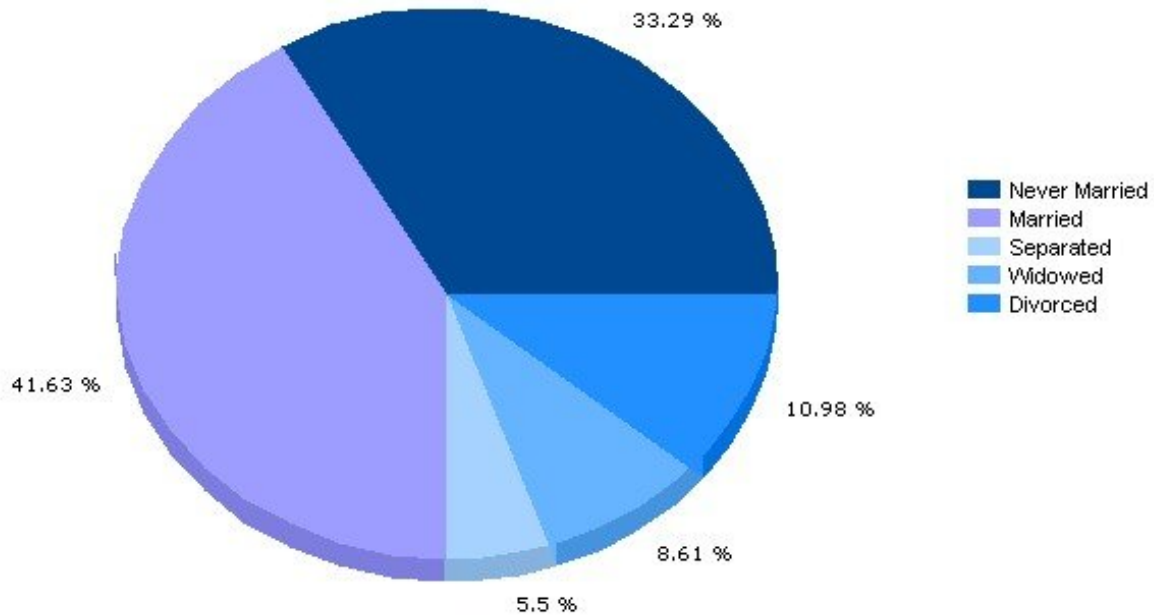

Household

13206, Syracuse, New York

Household	13206	New York
Number of Households	7,479	7,098,461
Average Household Size	2	3
Household with Children	22.9%	32.8%
Household with no Children	77.2%	67.2%
Household: Family	48.2%	64.1%
Household: Non-Family	51.8%	35.9%

Marital Status