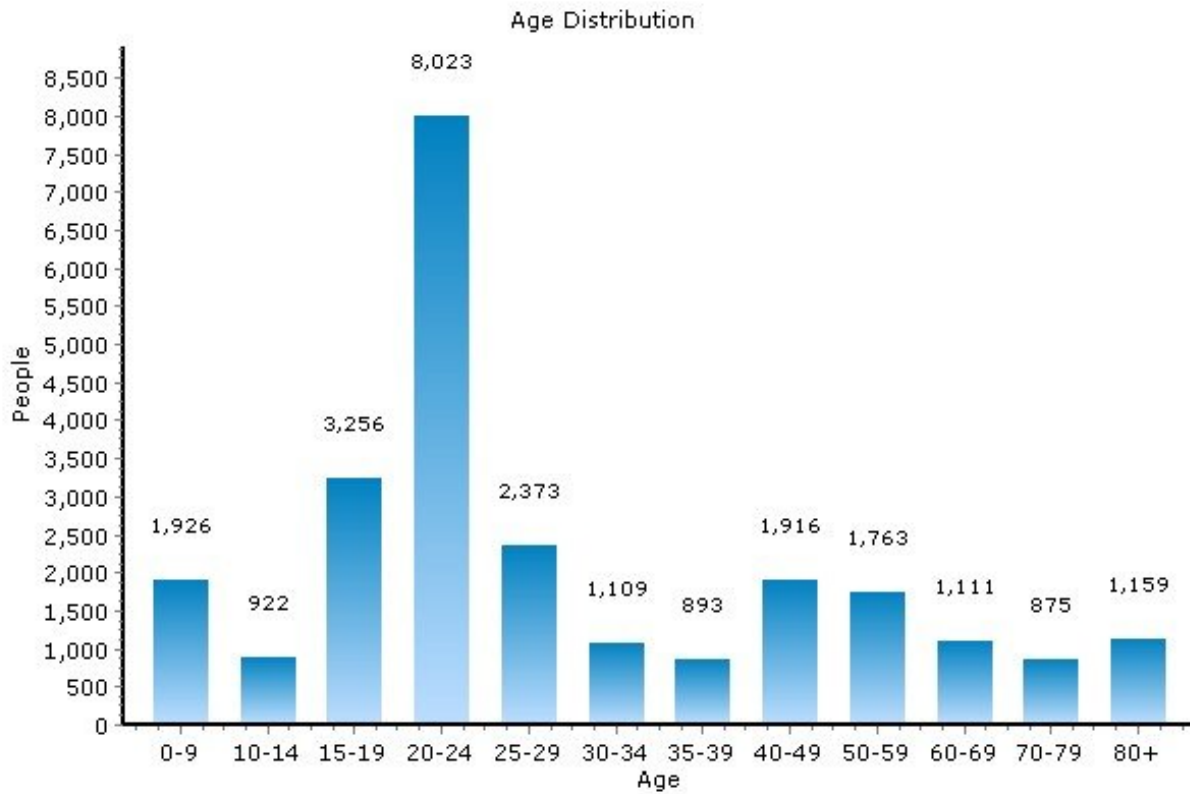

## General Community Facts

13210, Syracuse, New York

Community Summary	13210	New York
Population	25,327	19,413,180
Population Density (people/mile)	5,785	356
Median Household Income	\$23,149	\$53,471
Total Dwelling Units	10,945	7,981,082
Median Home Price	\$120,000	N/A

### Community Facts

- Nearby Military Facility(ies)
- High Residential Turnover

## Population

13210, Syracuse, New York

Population	13210	New York
Population	25,327	19,413,180
Population Density (people/mile)	5,785	356
Population Growth	-2.0%	2.0%
Male	12,021	9,414,633
Female	13,306	9,998,547
Median Age	23.09	36.93