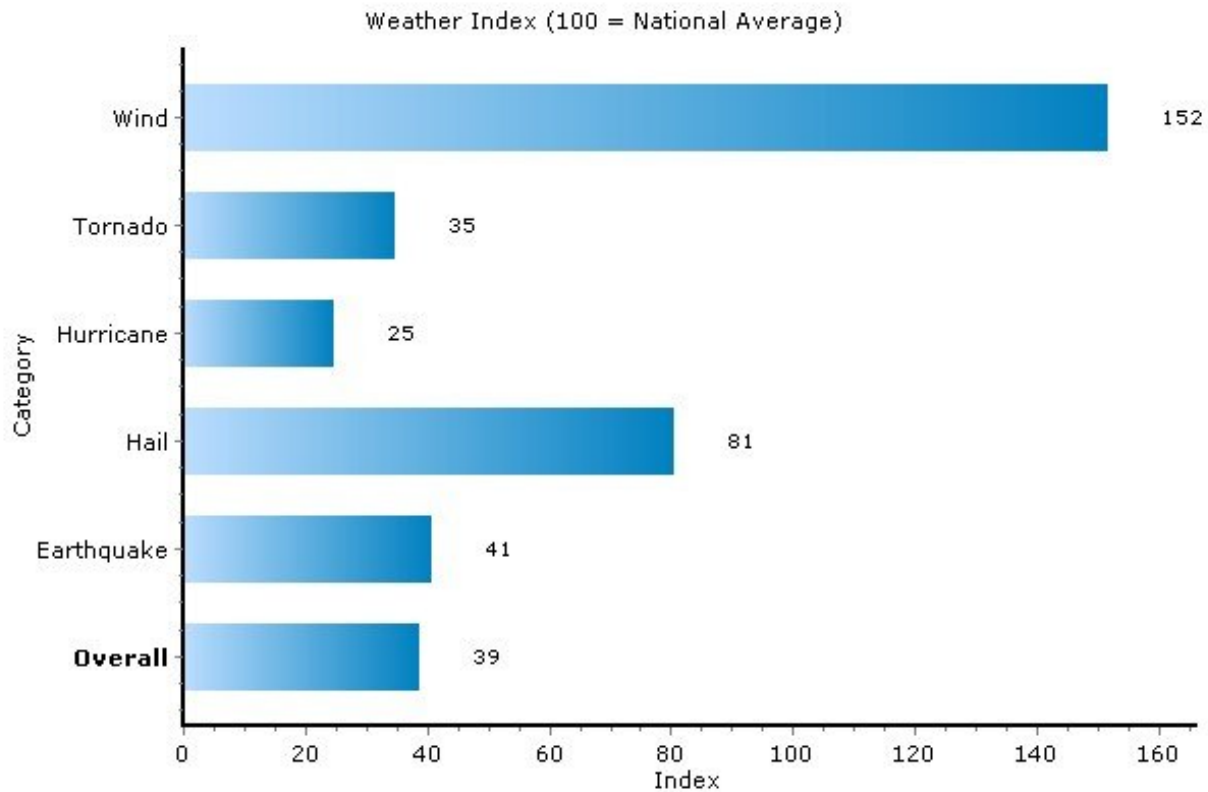

## Climate: Weather Index

13210, Syracuse, New York

Copyright © 2009 Onboard Informatics  
Information presumed reliable when  
collected but not guaranteed and  
should be independently verified.

**Pei Lin Huang**  
Keller Williams Syracuse