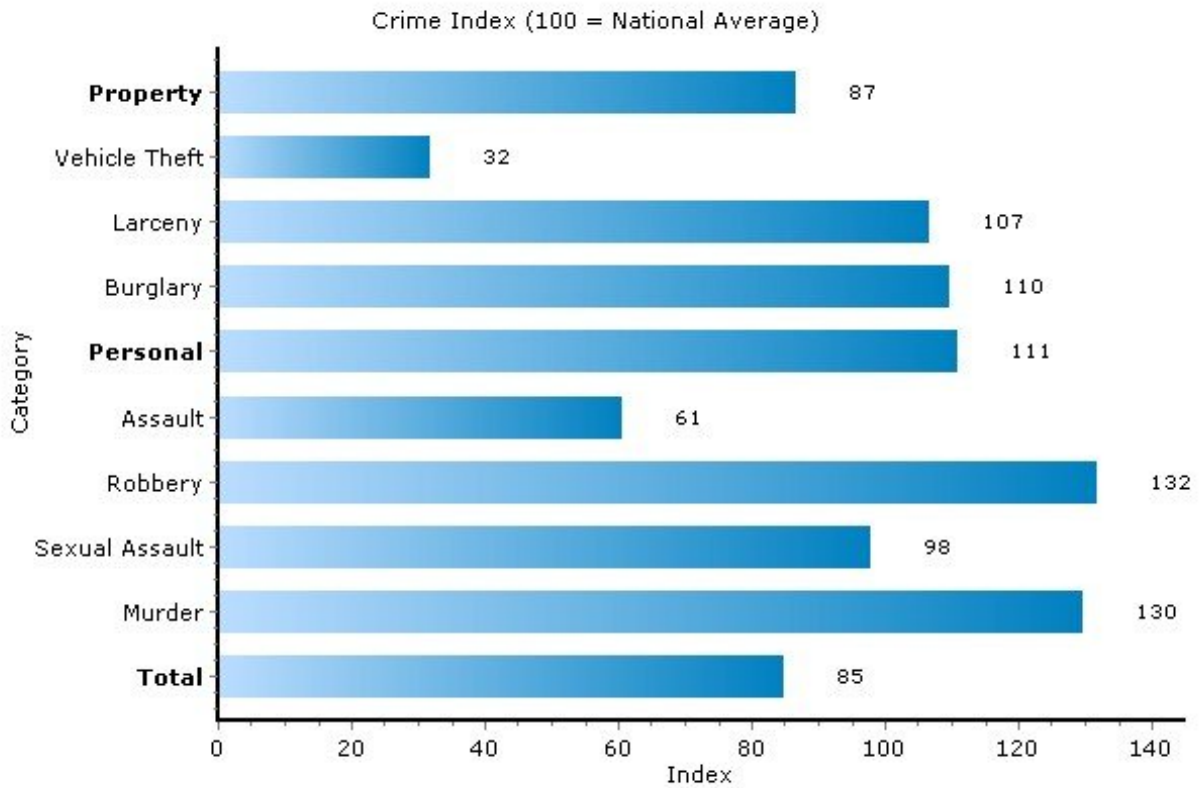

Copyright © 2009 Onboard Informatics
Information presumed reliable when
collected but not guaranteed and
should be independently verified.

Pei Lin Huang
Keller Williams Syracuse

PLHuang@YourCNYHome.com