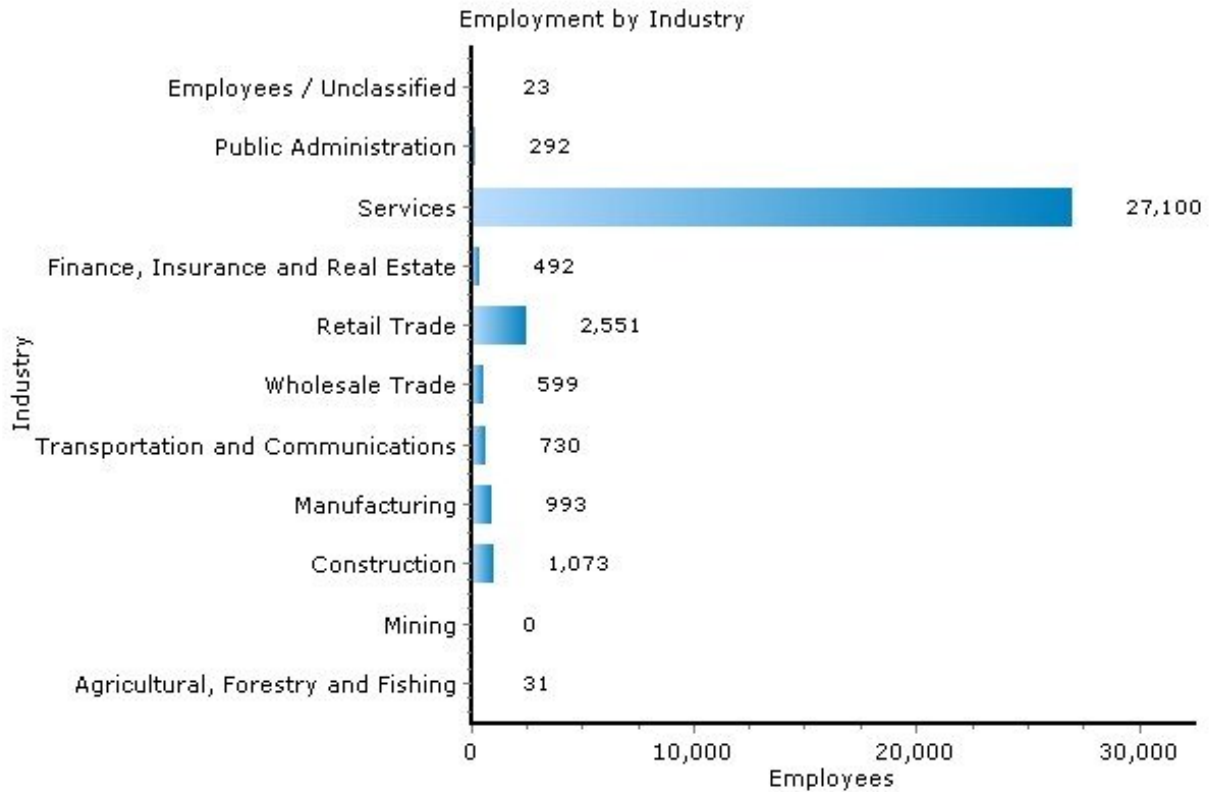

## Employment

13210, Syracuse, New York

Copyright © 2009 Onboard Informatics  
Information presumed reliable when  
collected but not guaranteed and  
should be independently verified.

**Pei Lin Huang**  
Keller Williams Syracuse