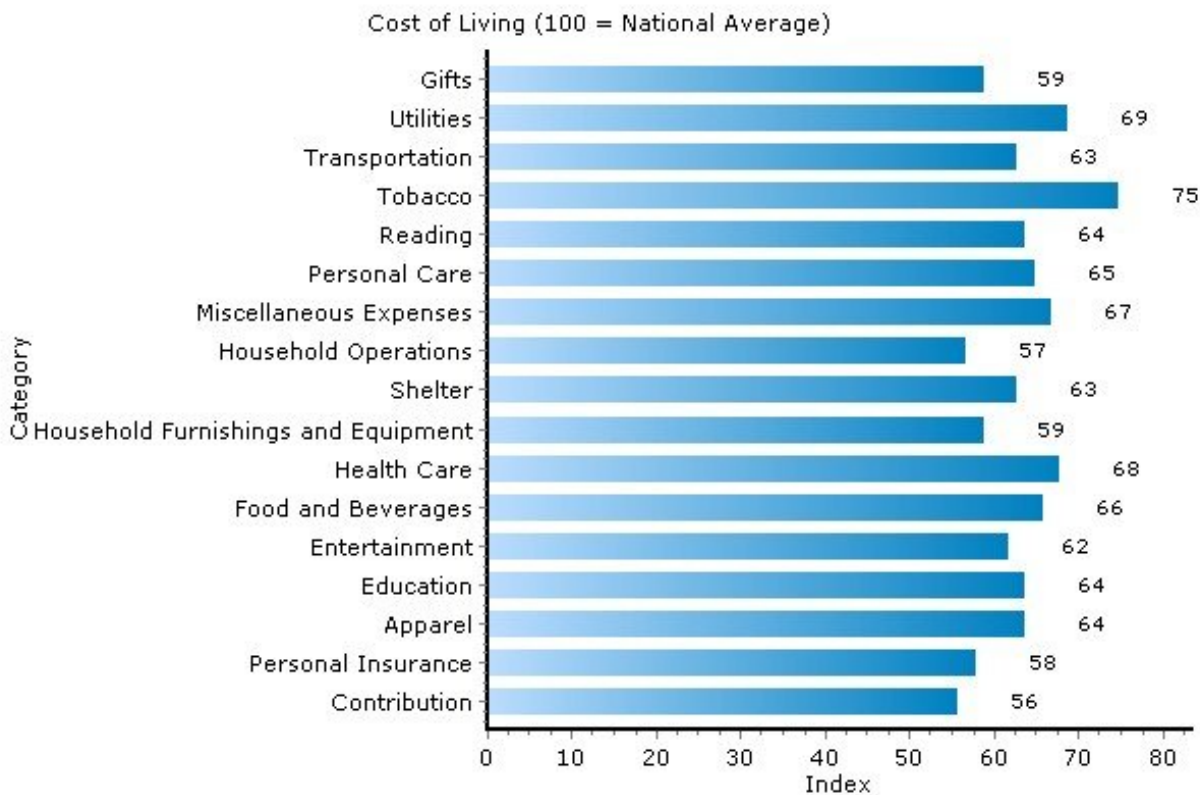

## Home Ownership

13210, Syracuse, New York

Home Ownership	13210	New York
Median Home Price	\$120,000	N/A
In Current Residence 5+ Years	23.0%	39.0%
Annual Residential Turnover	24.0%	15.0%
Median Years in Residence	2	4

Copyright © 2009 Onboard Informatics  
Information presumed reliable when  
collected but not guaranteed and  
should be independently verified.

**Pei Lin Huang**  
Keller Williams Syracuse

PLHuang@YourCNYHome.com

## Cost of Living

13210, Syracuse, New York

Cost of Living	13210	New York
Average Total Household Expenditure	\$34,206	\$58,057
Total Household Expenditure Index (100 = National Average)	64	108

Copyright © 2009 Onboard Informatics  
 Information presumed reliable when  
 collected but not guaranteed and  
 should be independently verified.