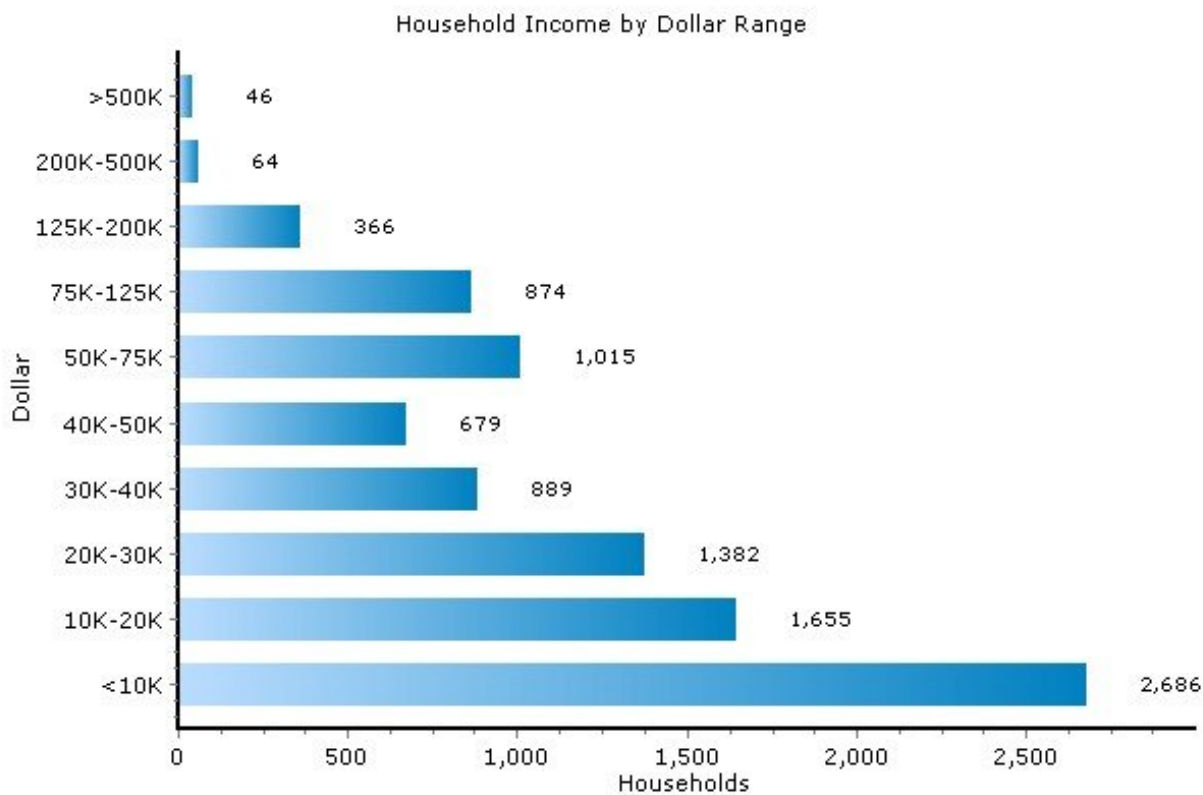

## Income

13210, Syracuse, New York

Income	13210	New York
Median Household Income	\$23,149	\$53,471
Average Household Income	\$34,058	\$77,295
Median Disposable Income	\$21,451	\$44,967

Copyright © 2009 Onboard Informatics  
Information presumed reliable when  
collected but not guaranteed and  
should be independently verified.