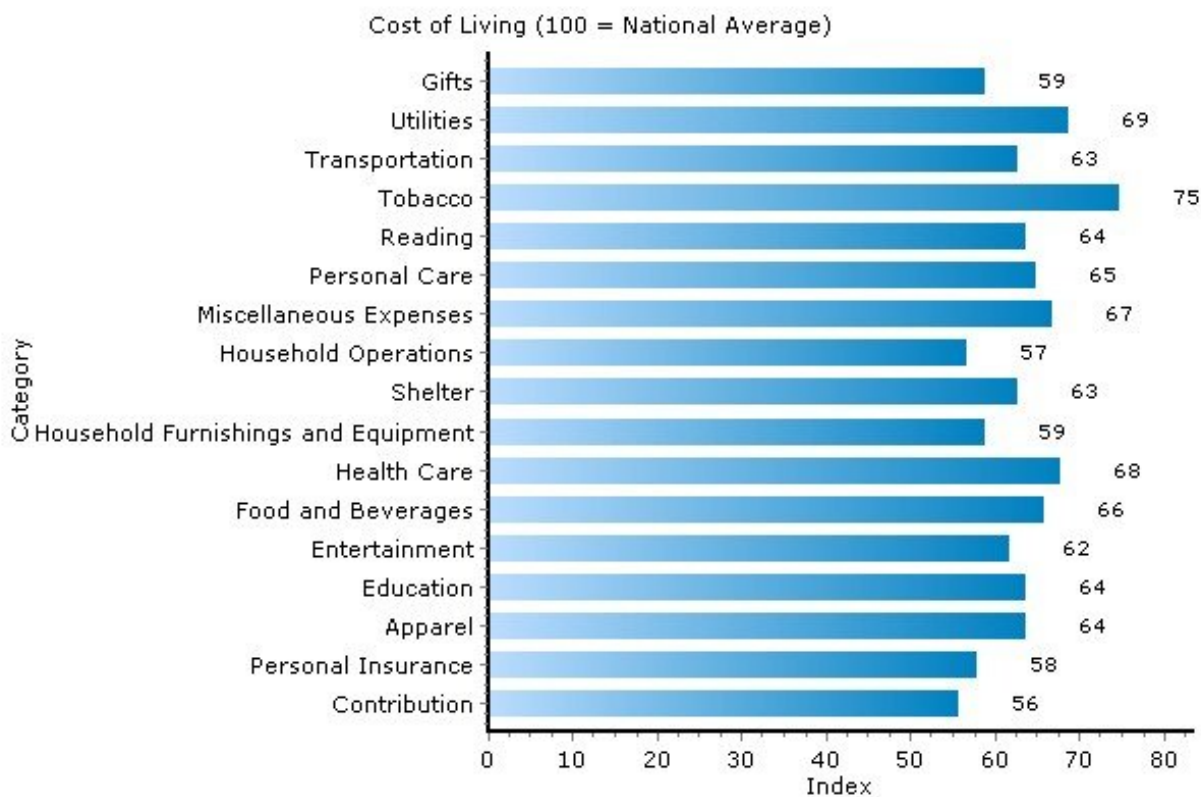

Pei Lin Huang
Keller Williams Syracuse

PeiLin@YourCNYHome.com

Home Ownership

13210, Syracuse, New York

Home Ownership	13210	New York
Median Home Price	\$120,000	N/A
In Current Residence 5+ Years	23.0%	39.0%
Annual Residential Turnover	24.0%	15.0%
Median Years in Residence	2	4

Copyright © 2009 Onboard Informatics
Information presumed reliable when
collected but not guaranteed and
should be independently verified.

Pei Lin Huang PeiLin@YourCNYHome.com
Keller Williams Syracuse

Cost of Living

13210, Syracuse, New York

Cost of Living	13210	New York
Average Total Household Expenditure	\$34,206	\$58,057
Total Household Expenditure Index (100 = National Average)	64	108

Copyright © 2009 Onboard Informatics
 Information presumed reliable when
 collected but not guaranteed and
 should be independently verified.