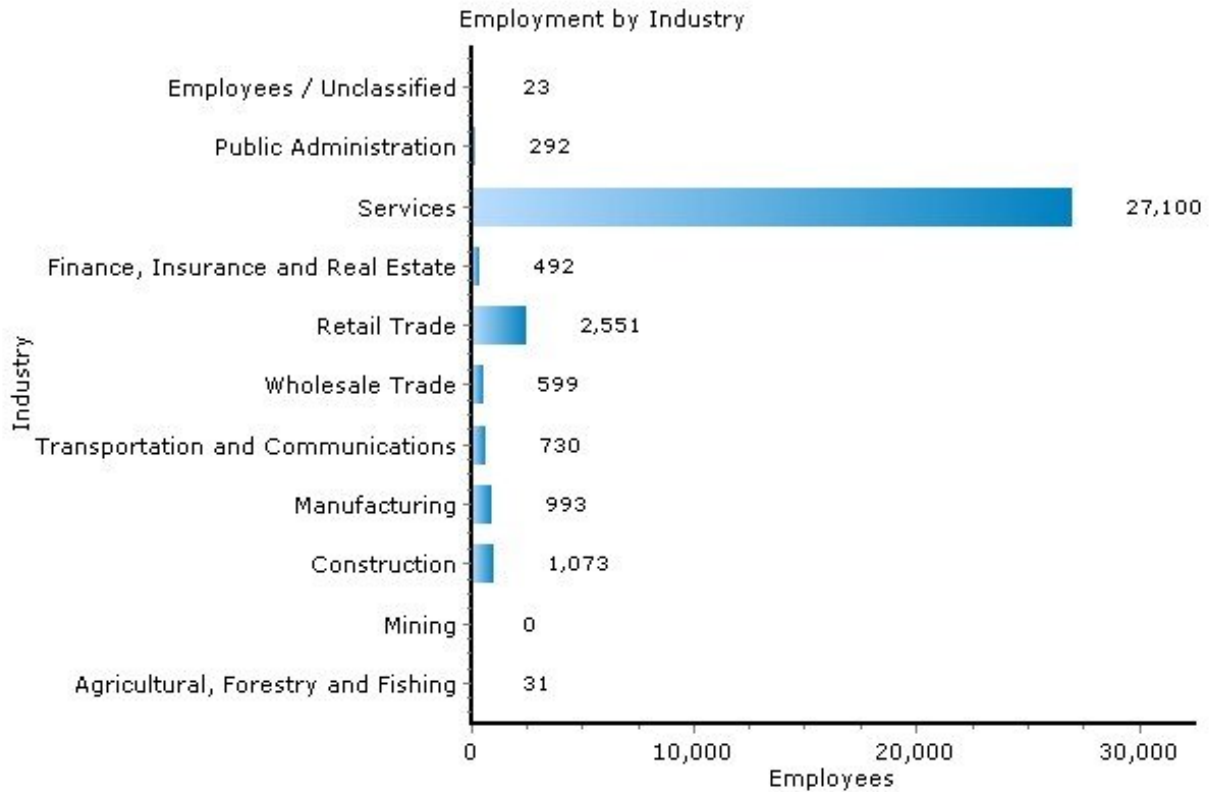

Pei Lin Huang
Keller Williams Syracuse

PeiLin@YourCNYHome.com

Employment

13210, Syracuse, New York

Copyright © 2009 Onboard Informatics
Information presumed reliable when
collected but not guaranteed and
should be independently verified.