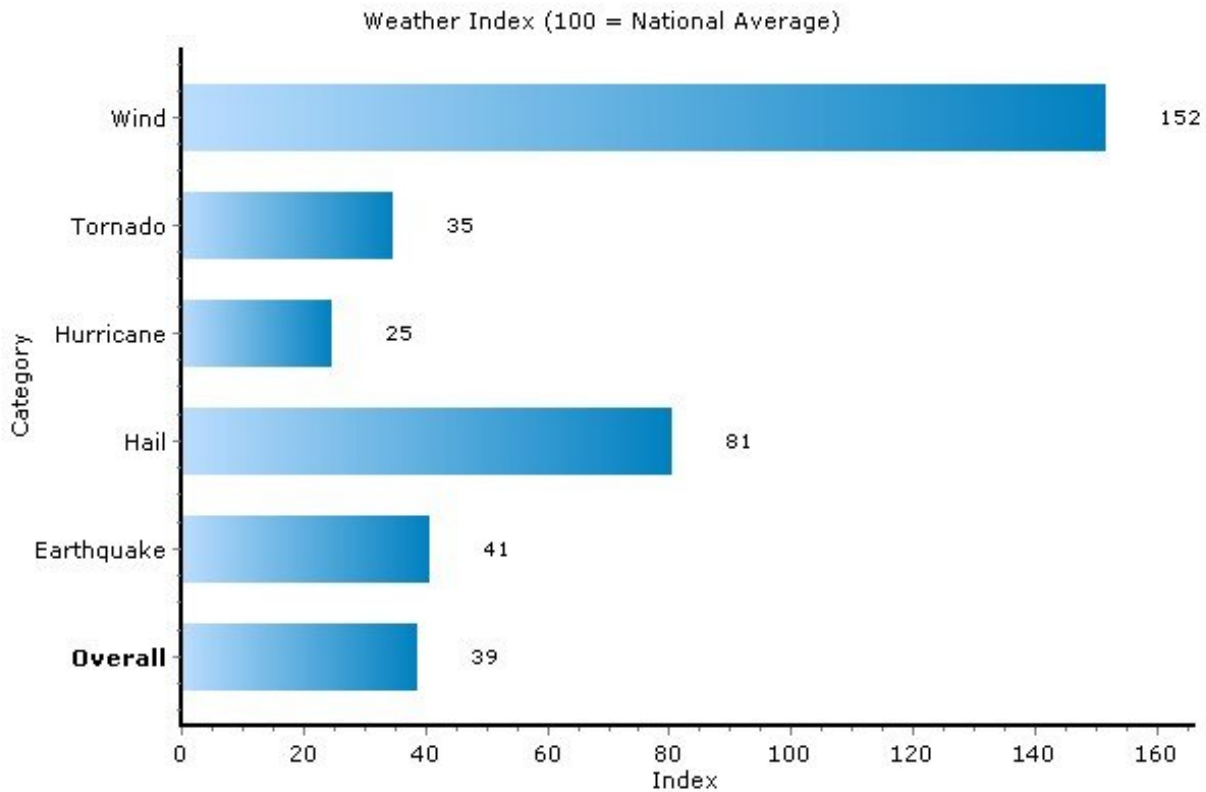

Pei Lin Huang
Keller Williams Syracuse

PeiLin@YourCNYHome.com

Climate: Weather Index

13210, Syracuse, New York

Copyright © 2009 Onboard Informatics
Information presumed reliable when
collected but not guaranteed and
should be independently verified.