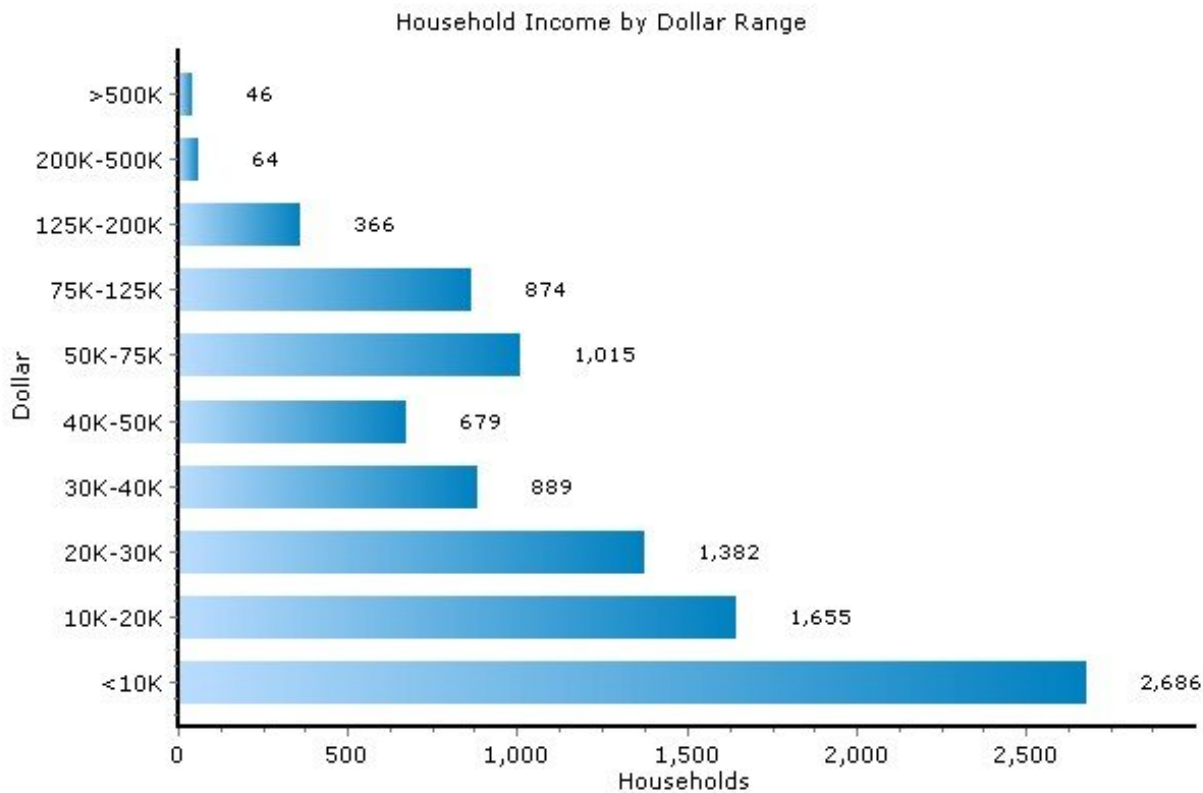

Pei Lin Huang
Keller Williams Syracuse

PeiLin@YourCNYHome.com

Household

13210, Syracuse, New York

Household	13210	New York
Number of Households	9,658	7,098,461
Average Household Size	2	3
Household with Children	18.8%	32.8%
Household with no Children	81.2%	67.2%
Household: Family	31.7%	64.1%
Household: Non-Family	68.3%	35.9%

Marital Status

Income

13210, Syracuse, New York

Income	13210	New York
Median Household Income	\$23,149	\$53,471
Average Household Income	\$34,058	\$77,295
Median Disposable Income	\$21,451	\$44,967

Copyright © 2009 Onboard Informatics
Information presumed reliable when
collected but not guaranteed and
should be independently verified.