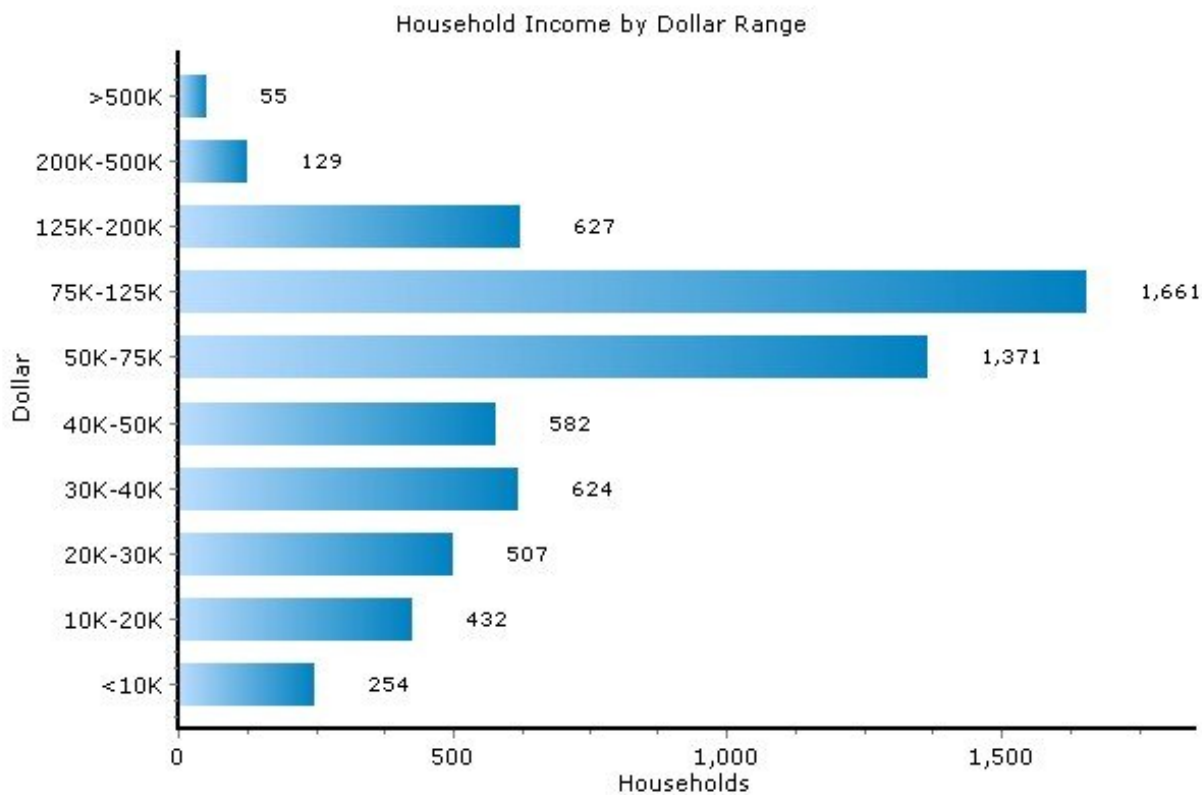

Pei Lin Huang
Keller Williams Syracuse

PeiLin@YourCNYHome.com

Household

13031, Camillus, New York

Household	13031	New York
Number of Households	6,241	7,098,461
Average Household Size	2	3
Household with Children	29.2%	32.8%
Household with no Children	70.8%	67.2%
Household: Family	66.4%	64.1%
Household: Non-Family	33.6%	35.9%

Marital Status

Income

13031, Camillus, New York

Income	13031	New York
Median Household Income	\$62,739	\$53,471
Average Household Income	\$67,128	\$77,295
Median Disposable Income	\$51,898	\$44,967

Copyright © 2009 Onboard Informatics
Information presumed reliable when
collected but not guaranteed and
should be independently verified.