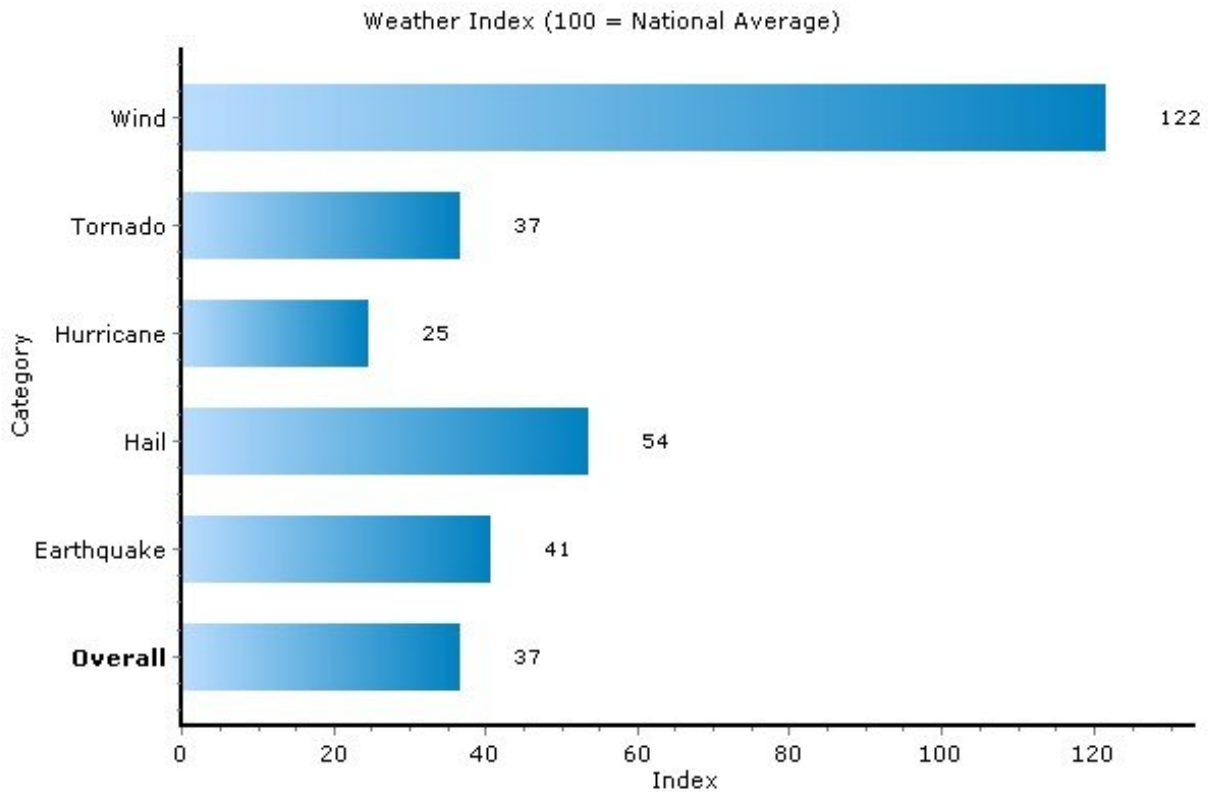

Pei Lin Huang
Keller Williams Syracuse

PeiLin@YourCNYHome.com

Climate: Weather Index

13031, Camillus, New York

Copyright © 2009 Onboard Informatics
Information presumed reliable when
collected but not guaranteed and
should be independently verified.