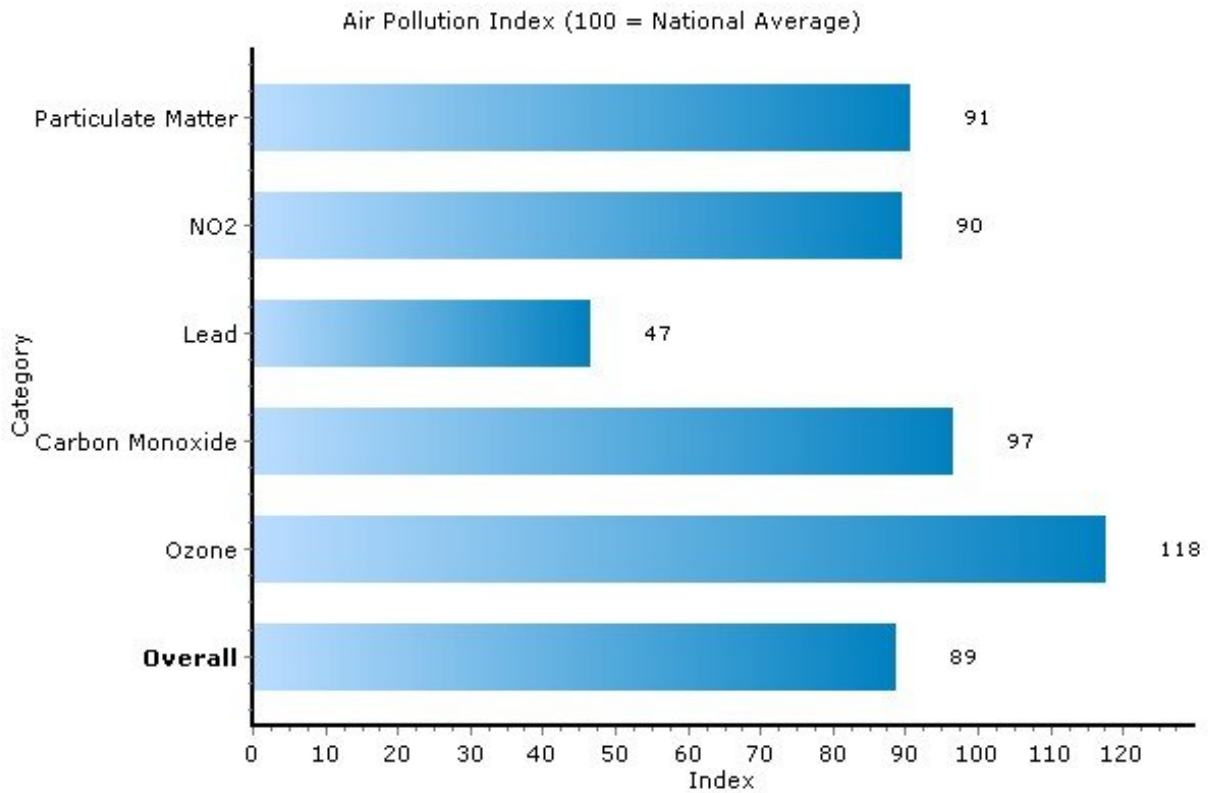

Pei Lin Huang
Keller Williams Syracuse

PeiLin@YourCNYHome.com

Climate: Pollution Index

13031, Camillus, New York

Copyright © 2009 Onboard Informatics
Information presumed reliable when
collected but not guaranteed and
should be independently verified.