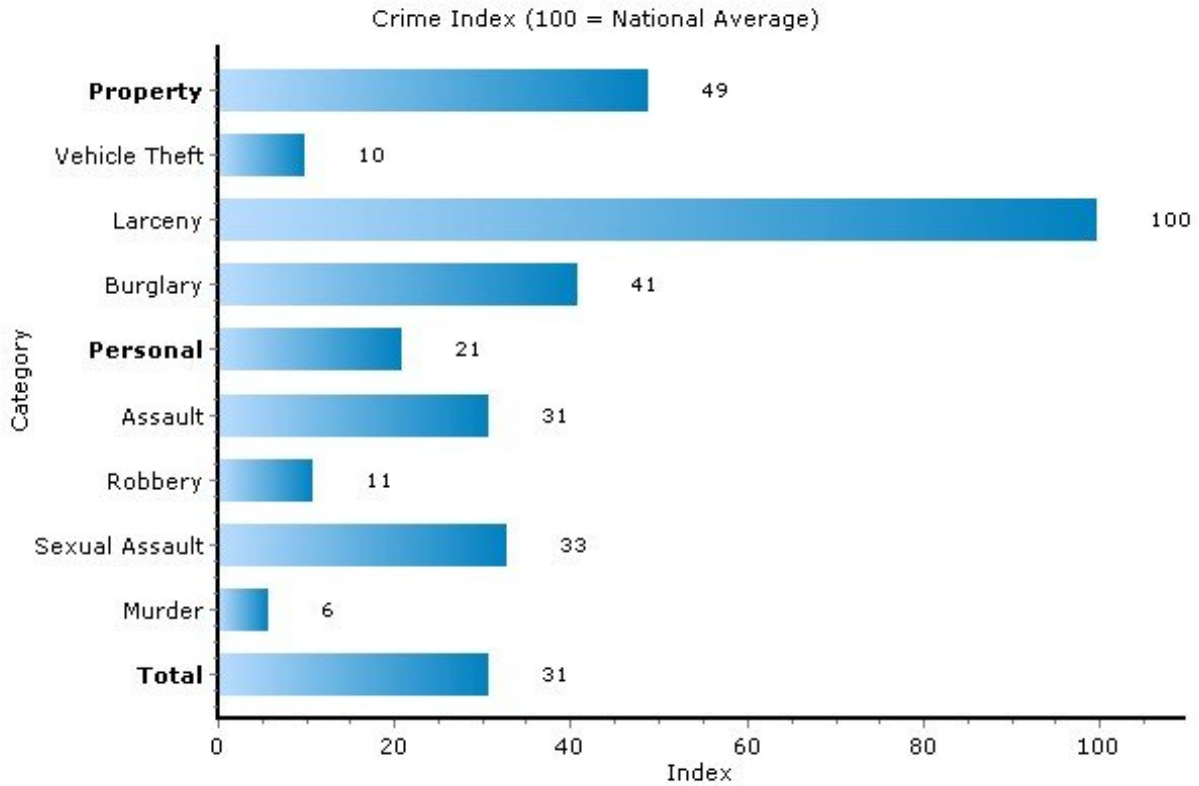

Pei Lin Huang
Keller Williams Syracuse

PeiLin@YourCNYHome.com

Crime

13031, Camillus, New York

Amenities

13031, Camillus, New York

Below is a list of amenities servicing the area of 13031 within 2 miles

SCHOOL REPORT