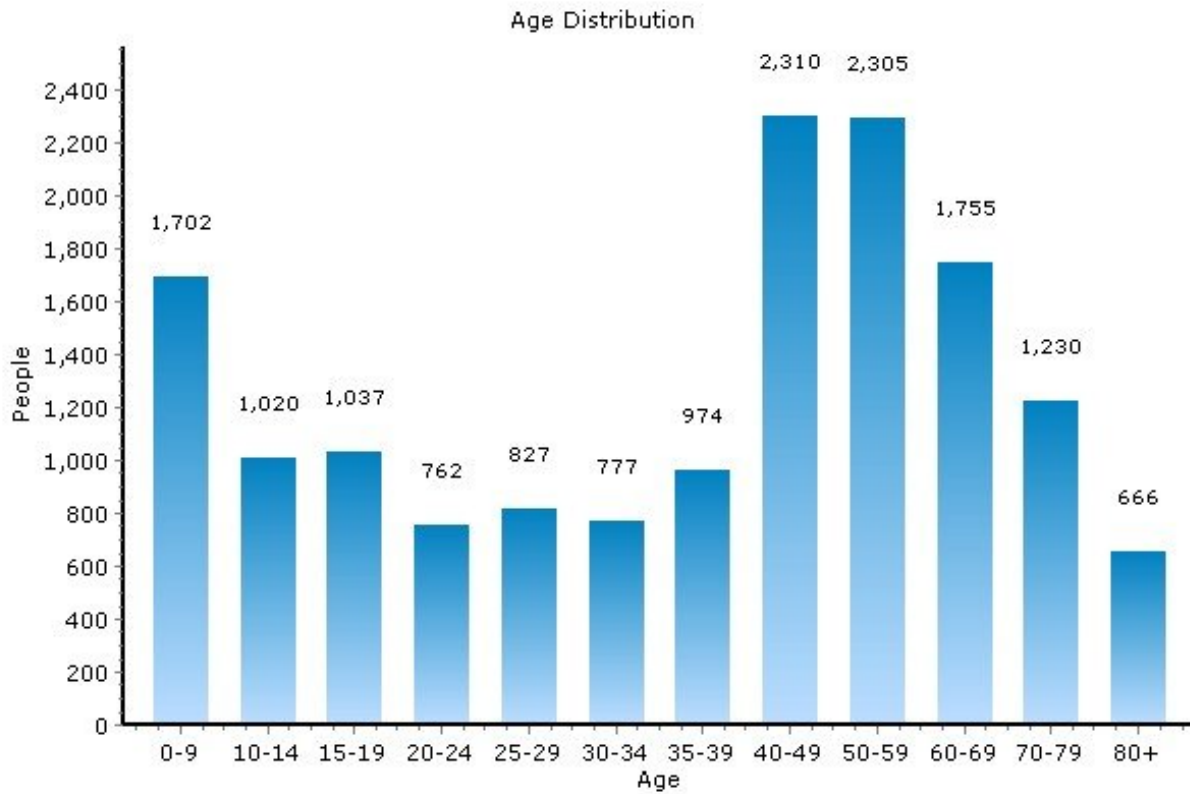

Community Facts

- Very Low Residential Turnover

Population

13031, Camillus, New York

Population	13031	New York
Population	15,364	19,413,180
Population Density (people/mile)	639	356
Population Growth	0.0%	2.0%
Male	7,350	9,414,633
Female	8,014	9,998,547
Median Age	41.58	36.93