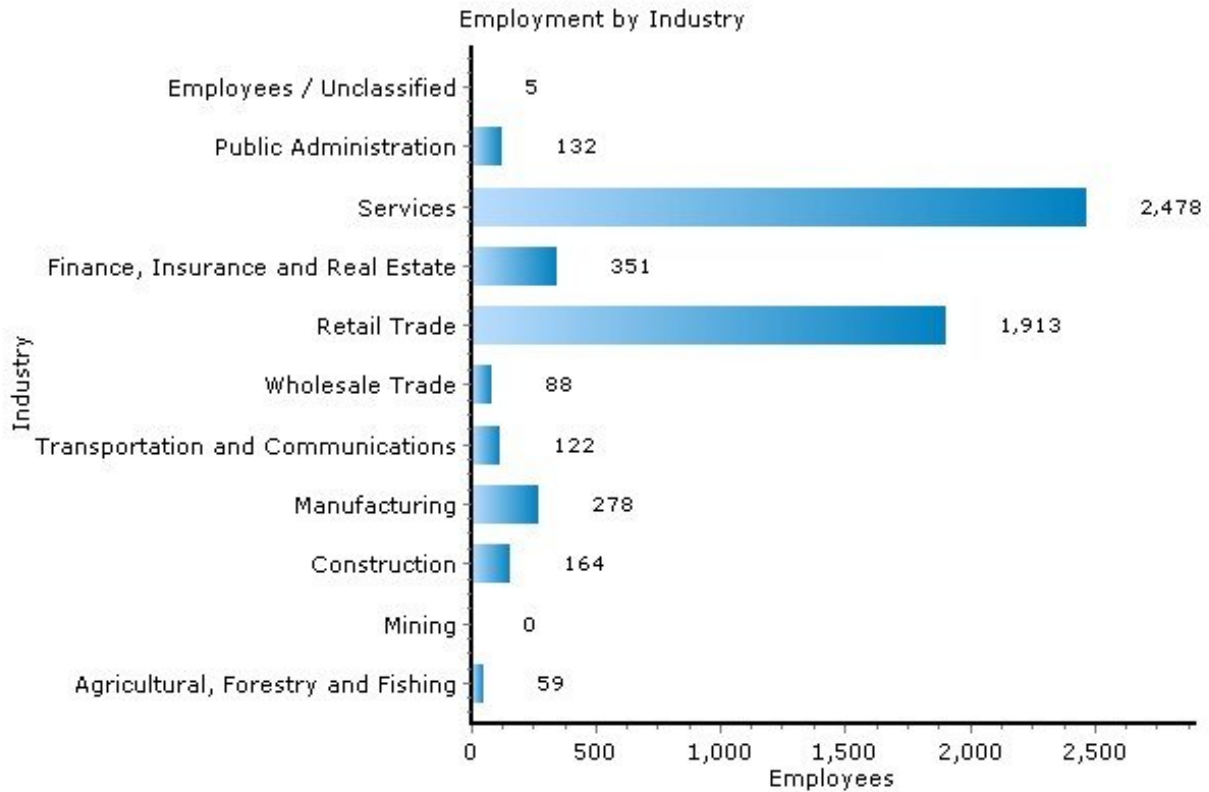

Pei Lin Huang
Keller Williams Syracuse

PeiLin@YourCNYHome.com

Employment

13031, Camillus, New York

Copyright © 2009 Onboard Informatics
Information presumed reliable when
collected but not guaranteed and
should be independently verified.