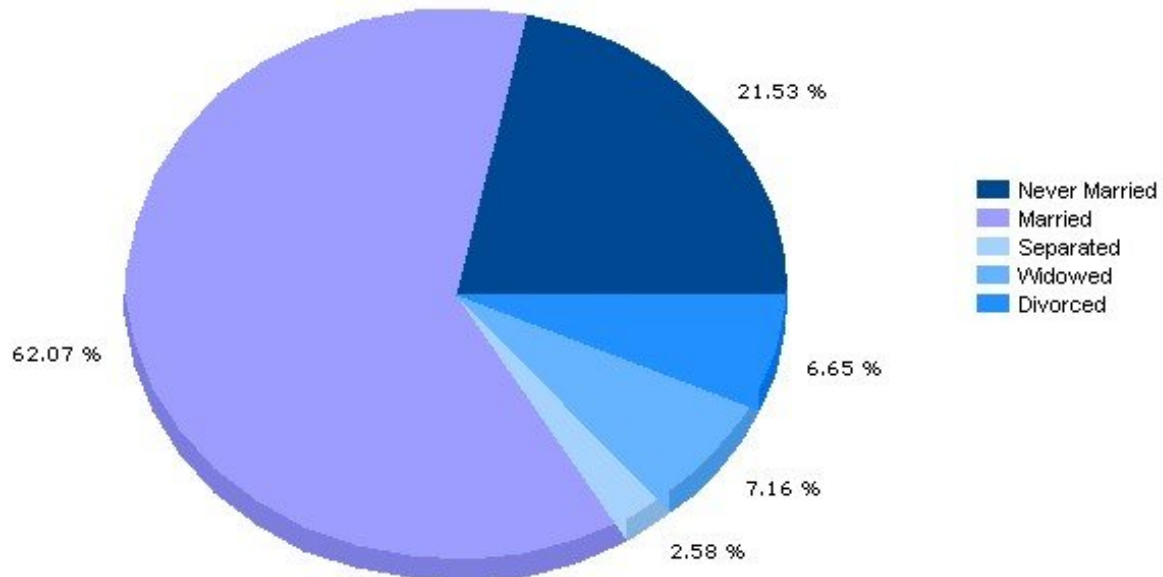

Household

13031, Camillus, New York

Household	13031	New York
Number of Households	6,241	7,098,461
Average Household Size	2	3
Household with Children	29.2%	32.8%
Household with no Children	70.8%	67.2%
Household: Family	66.4%	64.1%
Household: Non-Family	33.6%	35.9%

Marital Status