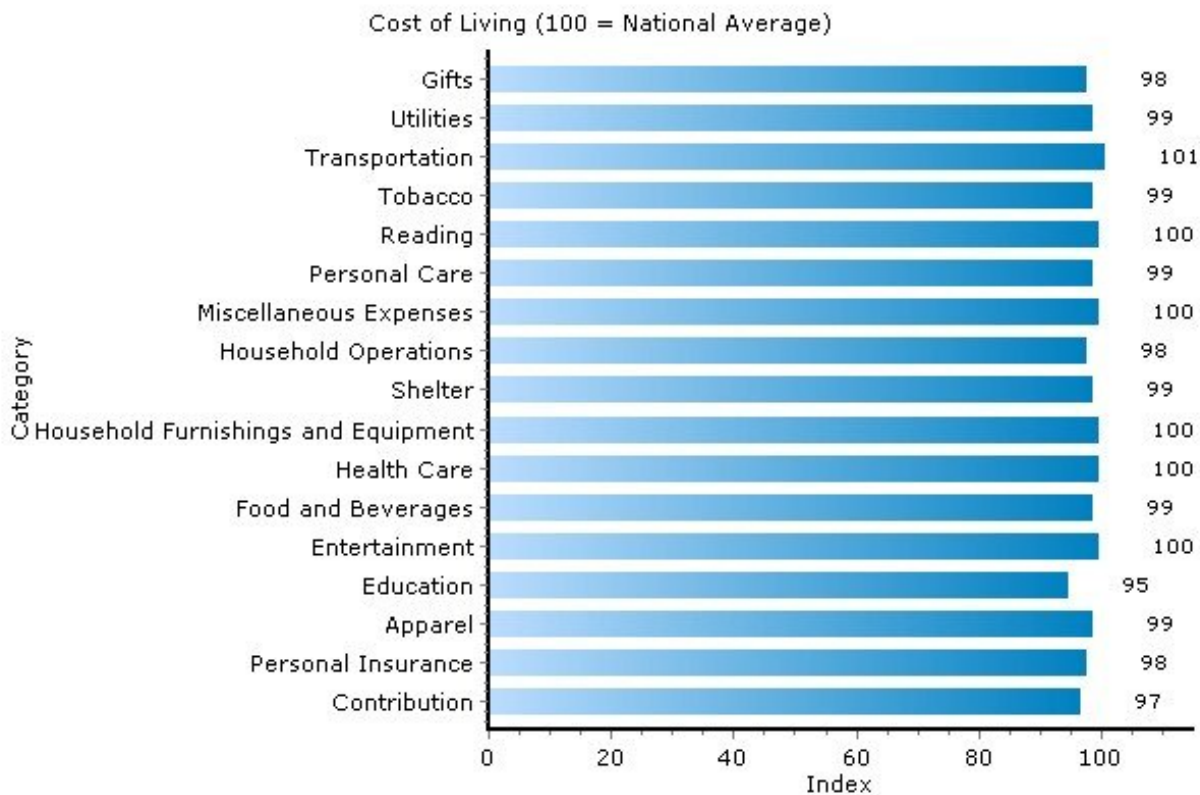

Pei Lin Huang
Keller Williams Syracuse

PeiLin@YourCNYHome.com

Home Ownership

13031, Camillus, New York

Home Ownership	13031	New York
Median Home Price	\$142,000	N/A
In Current Residence 5+ Years	59.0%	39.0%
Annual Residential Turnover	9.0%	15.0%
Median Years in Residence	8	4

Copyright © 2009 Onboard Informatics
Information presumed reliable when
collected but not guaranteed and
should be independently verified.

Pei Lin Huang PeiLin@YourCNYHome.com
Keller Williams Syracuse

Cost of Living

13031, Camillus, New York

Cost of Living	13031	New York
Average Total Household Expenditure	\$53,439	\$58,057
Total Household Expenditure Index (100 = National Average)	99	108

Copyright © 2009 Onboard Informatics
 Information presumed reliable when
 collected but not guaranteed and
 should be independently verified.