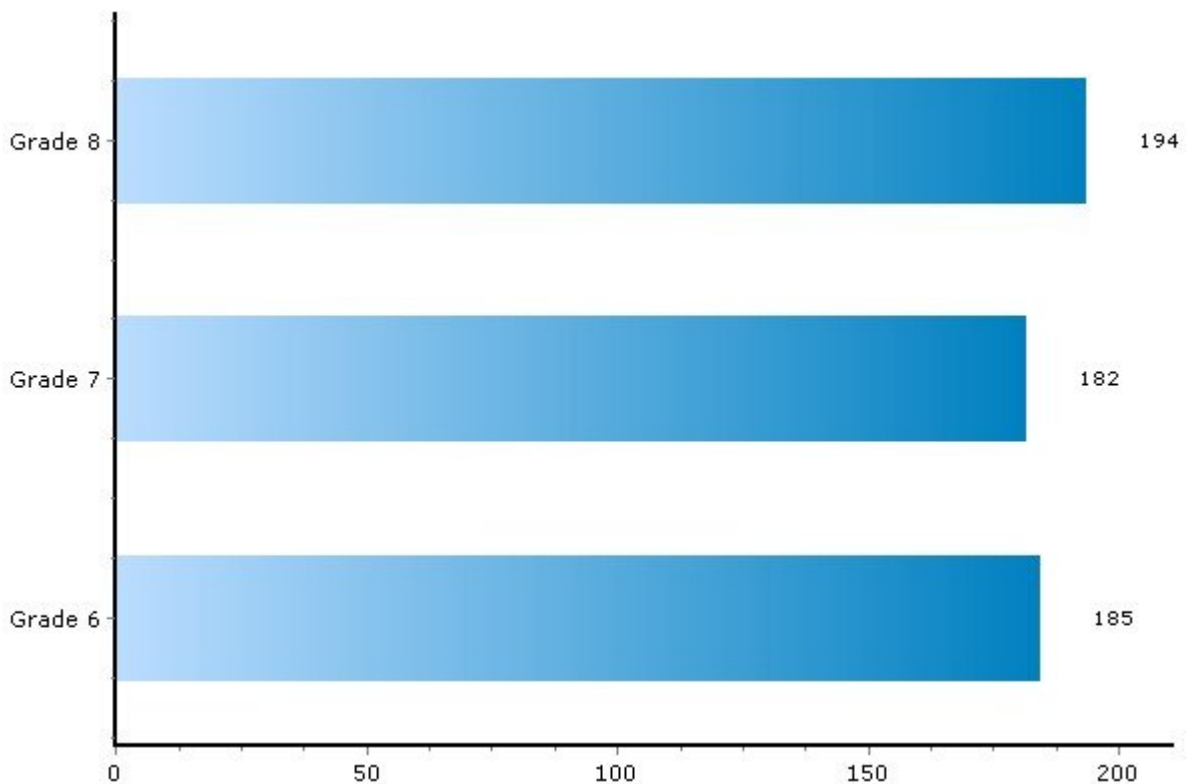

Students Per Grade

Copyright © 2009 Onboard Informatics
Information presumed reliable when
collected but not guaranteed and
should be independently verified.

Pei Lin Huang   PeiLin@YourCNYHome.com
Keller Williams Syracuse