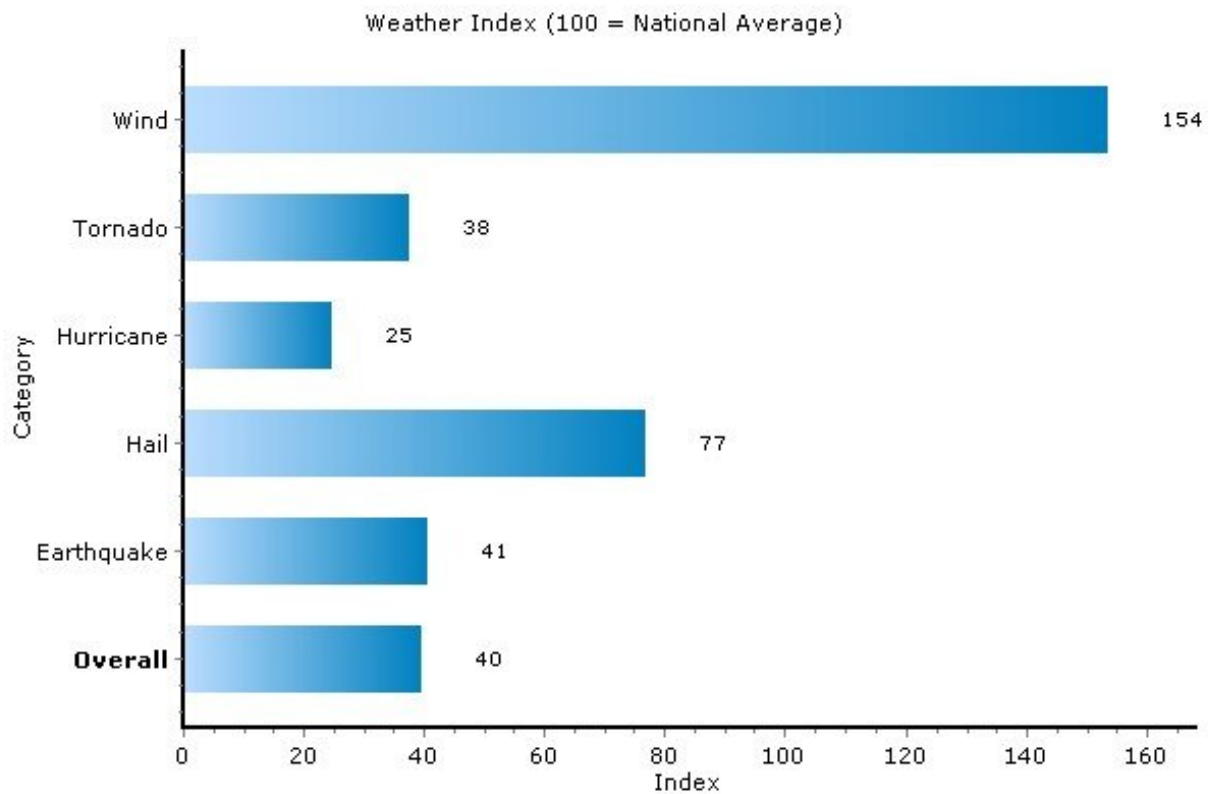

Pei Lin Huang
Keller Williams Syracuse

PLHuang@YourCNYHome.com

Climate: Weather Index

13203, Syracuse, New York

Copyright © 2009 Onboard Informatics
Information presumed reliable when
collected but not guaranteed and
should be independently verified.