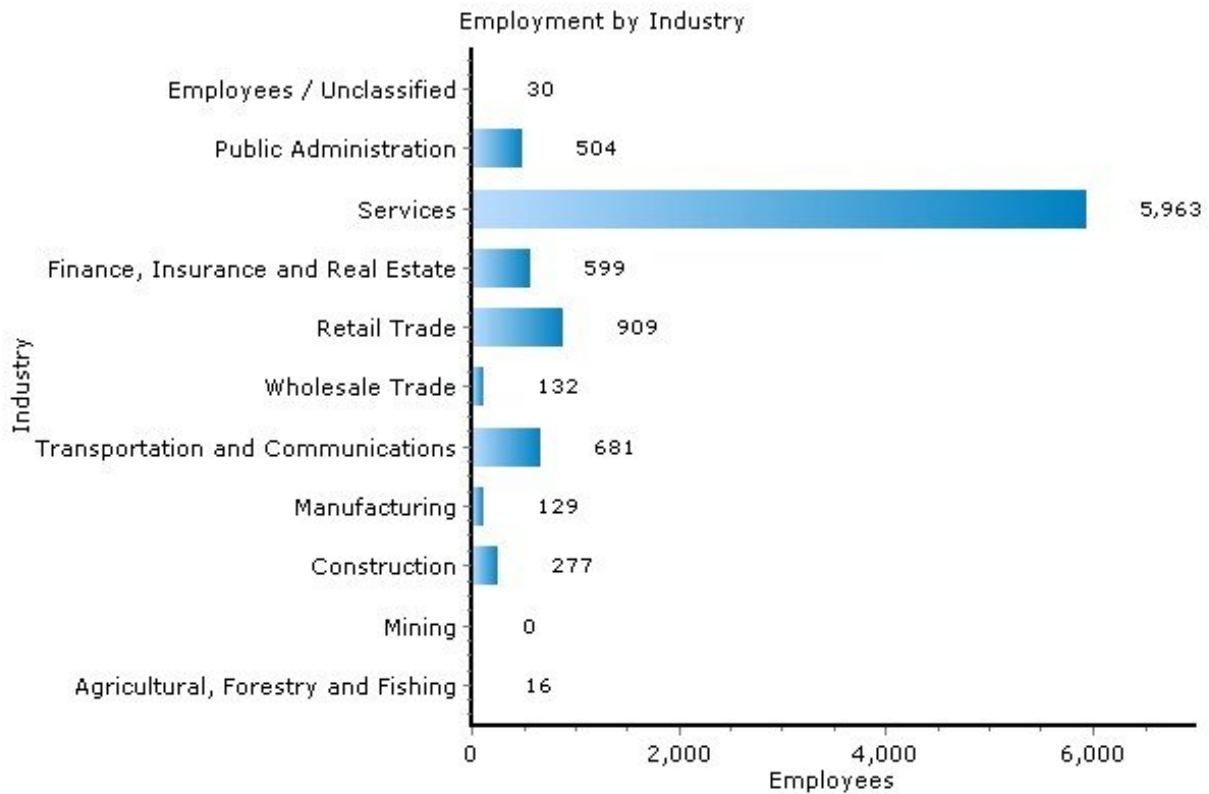

Pei Lin Huang
Keller Williams Syracuse

PLHuang@YourCNYHome.com

Employment

13203, Syracuse, New York

Copyright © 2009 Onboard Informatics
Information presumed reliable when
collected but not guaranteed and
should be independently verified.