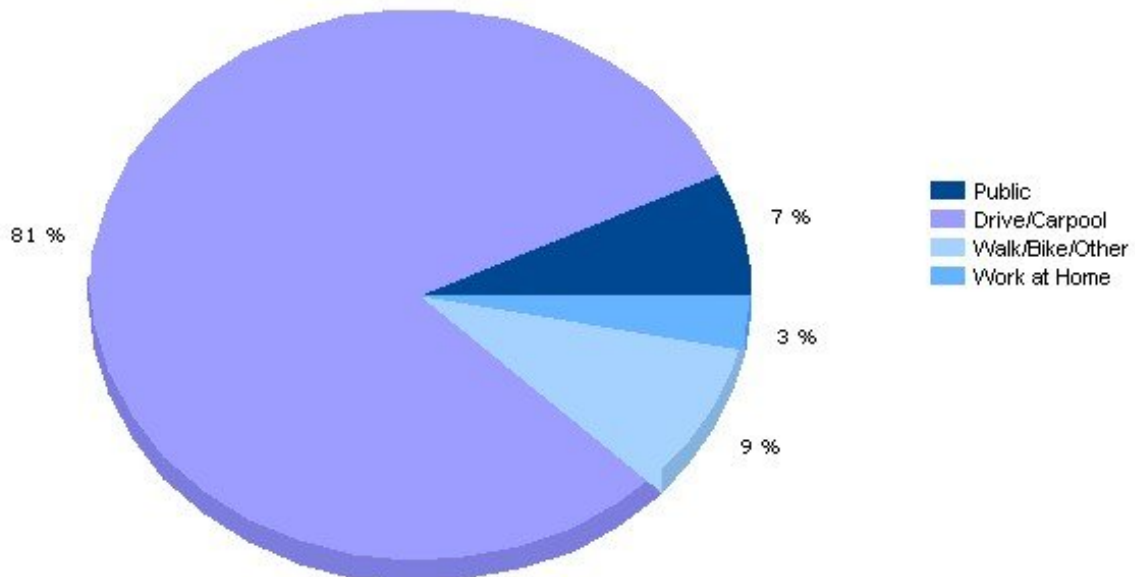

Transportation

13203, Syracuse, New York

Transportation	13203	New York
Median Travel Time to Work (mins)	13.9	25.1

Travel to Work