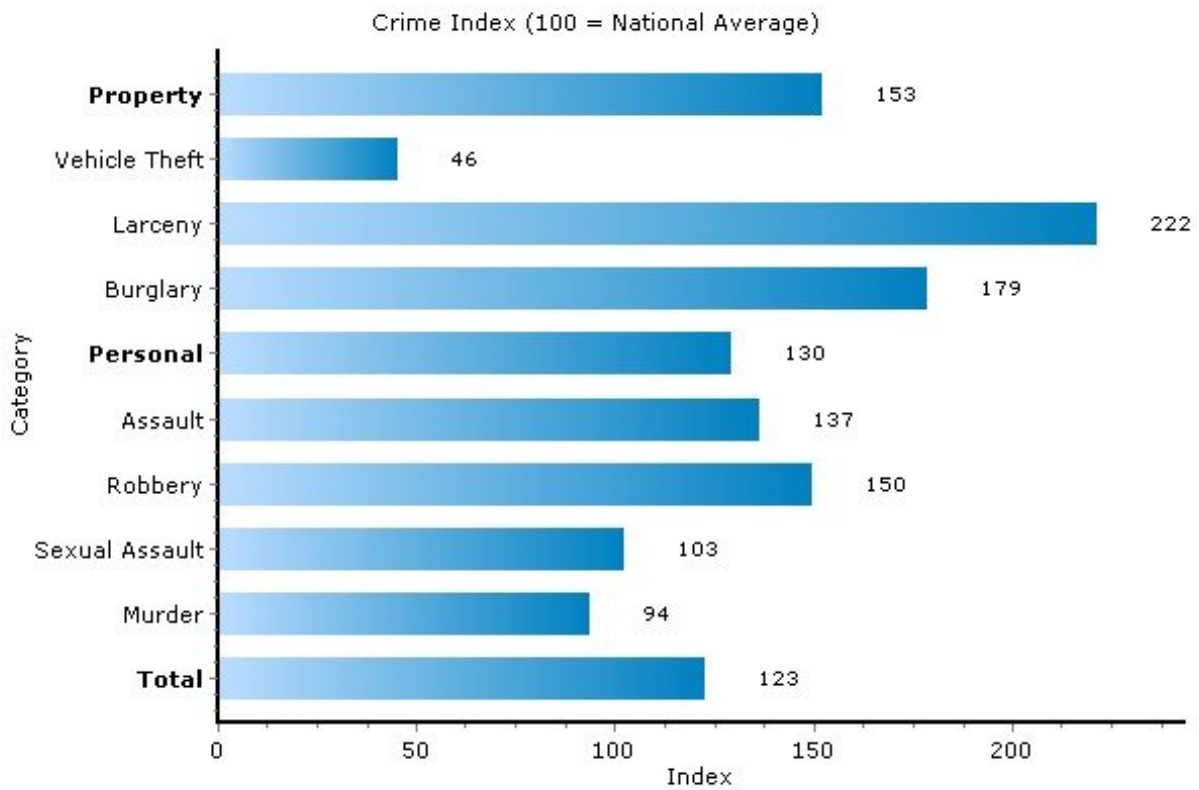

Pei Lin Huang
Keller Williams Syracuse

PLHuang@YourCNYHome.com

Crime

13203, Syracuse, New York

Copyright © 2009 Onboard Informatics
Information presumed reliable when
collected but not guaranteed and
should be independently verified.