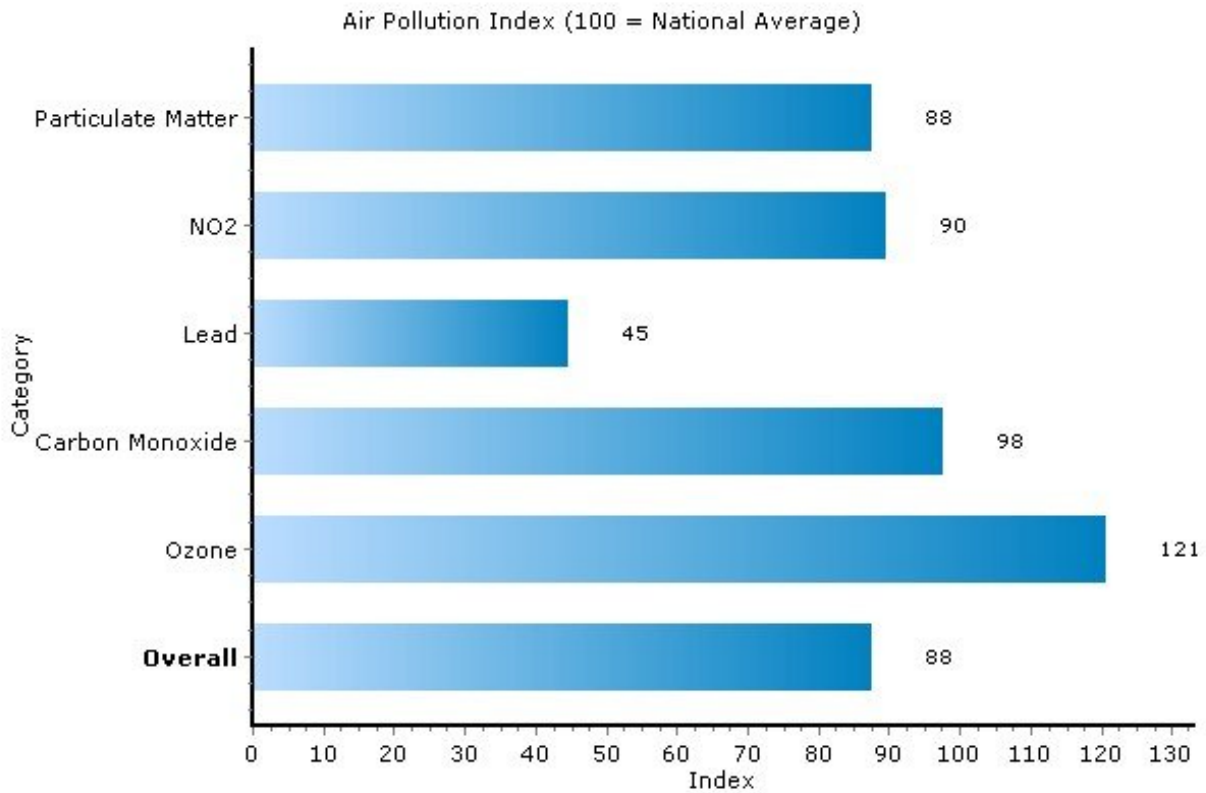

Pei Lin Huang
Keller Williams Syracuse

PLHuang@YourCNYHome.com

Climate: Pollution Index

13203, Syracuse, New York

Copyright © 2009 Onboard Informatics
Information presumed reliable when
collected but not guaranteed and
should be independently verified.