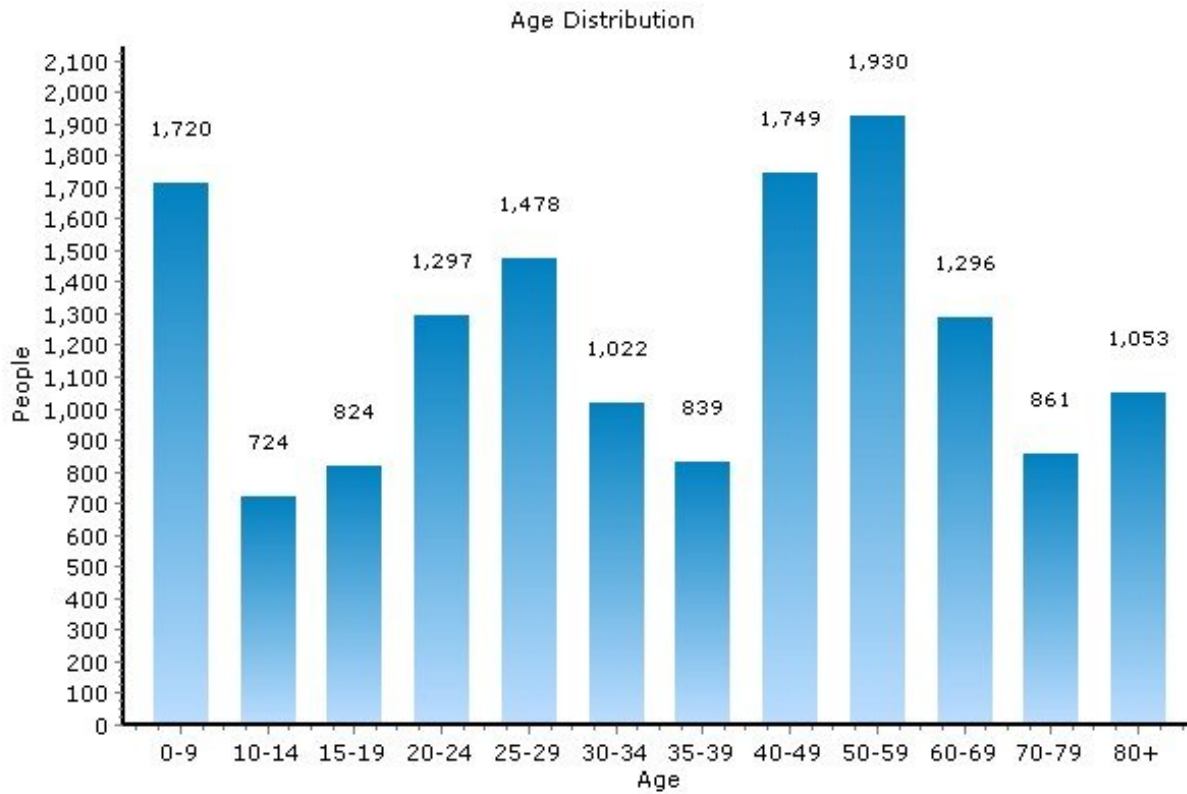

Community Facts

- Nearby Military Facility(ies)
- Distinctive College Community
- Moderate Residential Turnover

Population

13203, Syracuse, New York

Population	13203	New York
Population	14,788	19,600,792
Population Density (people/mile)	8,330	359
Population Growth	-7.0%	3.0%
Male	7,101	9,536,666
Female	7,687	10,064,126
Median Age	35.98	37.44