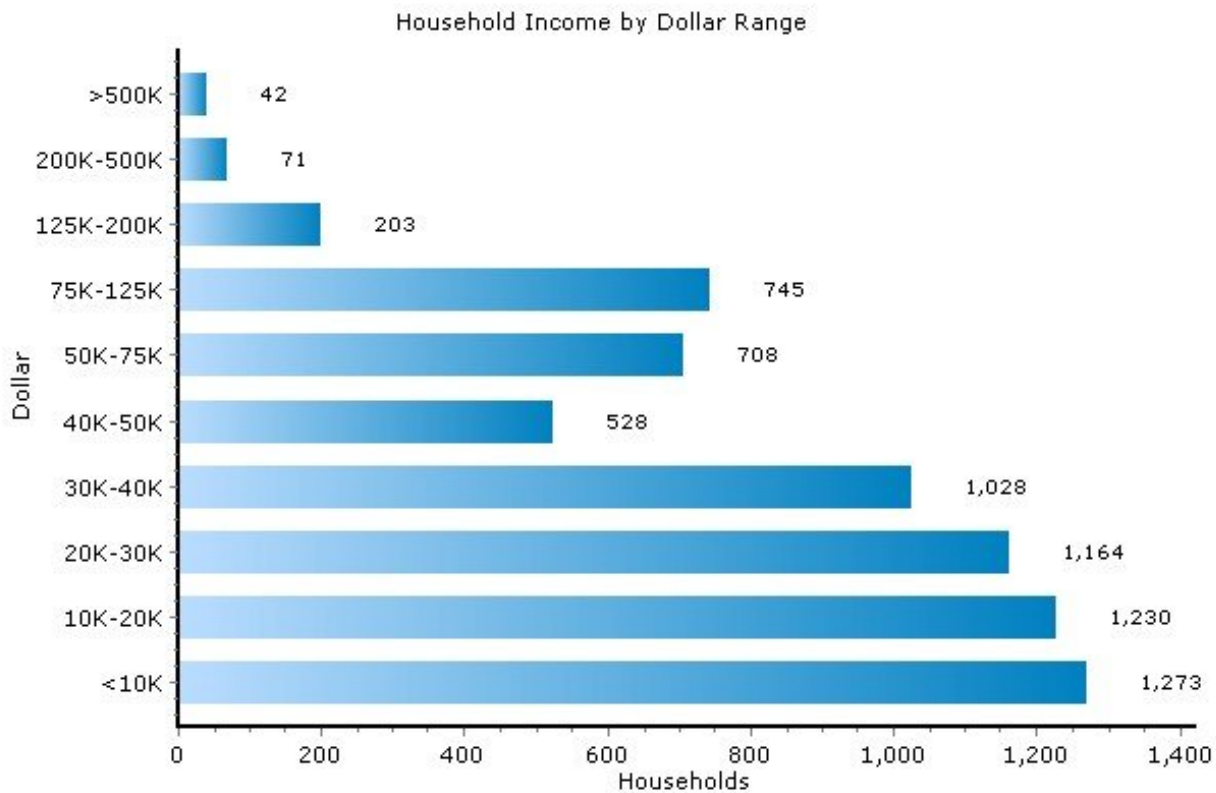

Marital Status

Income

13203, Syracuse, New York

Income	13203	New York
Median Household Income	\$28,642	\$54,753
Average Household Income	\$45,624	\$83,056
Median Disposable Income	\$25,908	\$45,939

Copyright © 2009 Onboard Informatics
Information presumed reliable when
collected but not guaranteed and
should be independently verified.