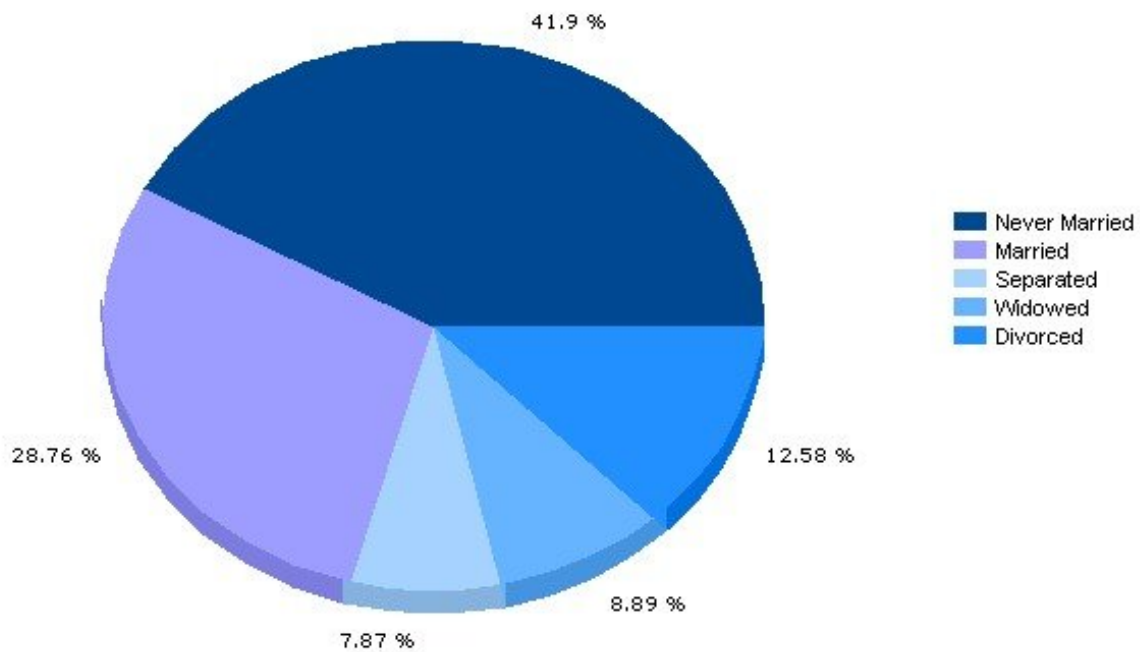

Household

13203, Syracuse, New York

Household	13203	New York
Number of Households	6,990	7,206,591
Average Household Size	2.01	2.64
Household with Children	23.0%	32.4%
Household with no Children	77.0%	67.6%
Household: Family	42.6%	64.2%
Household: Non-Family	57.4%	35.8%

Marital Status