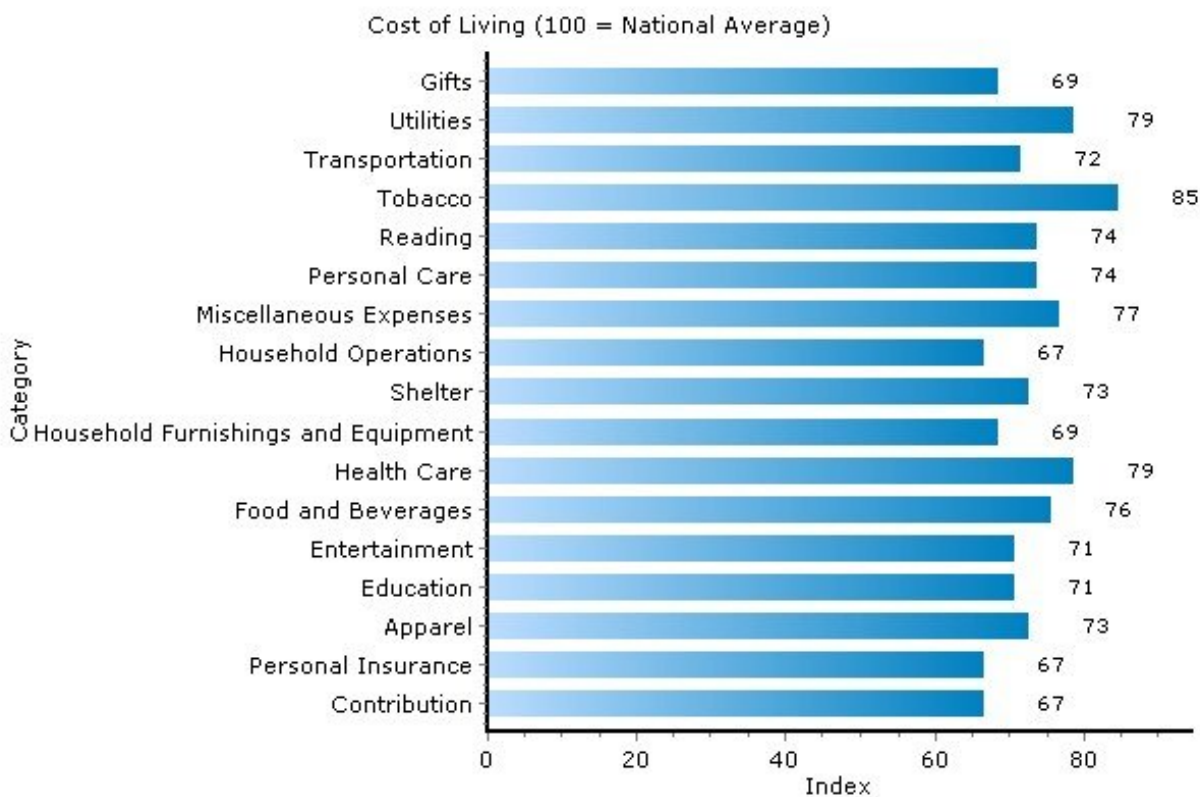

Copyright © 2009 Onboard Informatics
Information presumed reliable when
collected but not guaranteed and
should be independently verified.

Pei Lin Huang
Keller Williams Syracuse

PLHuang@YourCNYHome.com

Cost of Living

13203, Syracuse, New York

Cost of Living	13203	New York
Average Total Household Expenditure	\$40,985	\$61,099
Total Household Expenditure Index (100 = National Average)	73	109

Copyright © 2009 Onboard Informatics
 Information presumed reliable when
 collected but not guaranteed and
 should be independently verified.