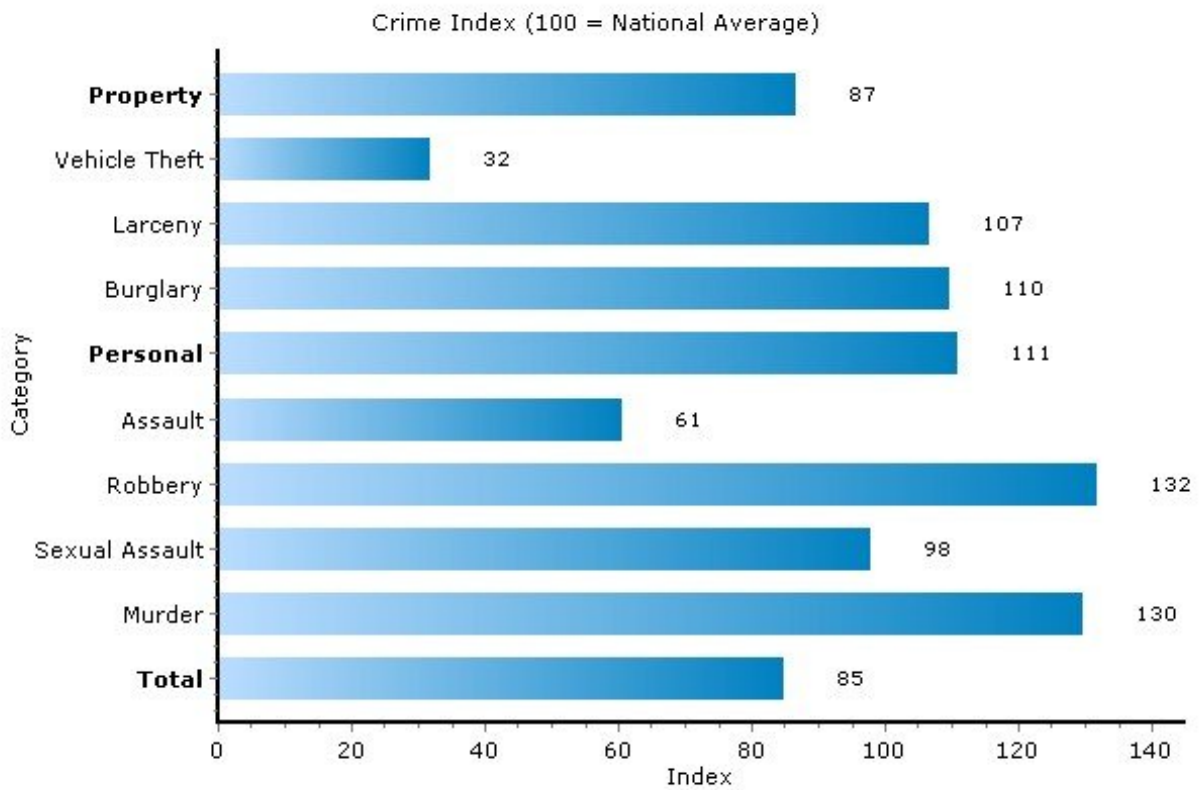

Copyright © 2009 Onboard Informatics
Information presumed reliable when
collected but not guaranteed and
should be independently verified.

Pei Lin Huang
Keller Williams Syracuse

PeiLin@YourCNYHome.com