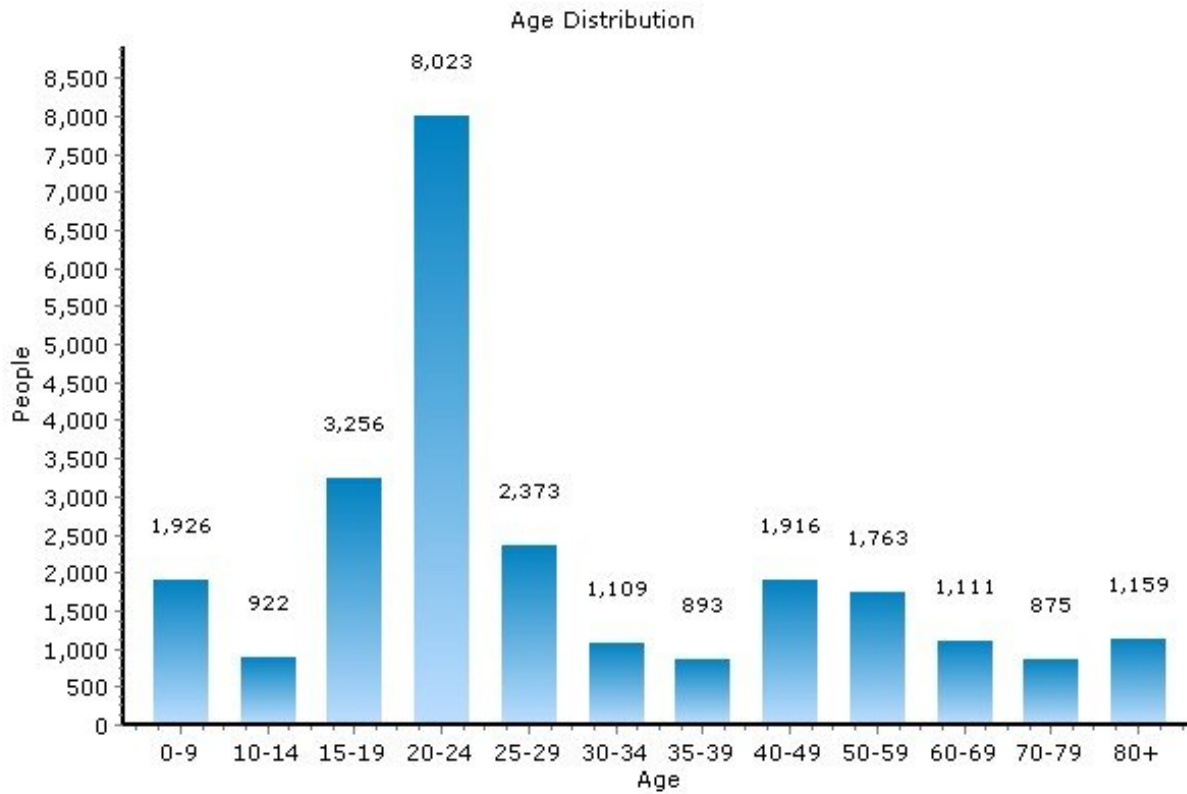

## General Community Facts

13210, Syracuse, New York

Community Summary	13210	New York
Population	25,327	19,413,180
Population Density (people/mile)	5,785	356
Median Household Income	\$23,149	\$53,471
Total Dwelling Units	10,945	7,981,082
Median Home Price	\$120,000	N/A

### Community Facts

- Nearby Military Facility(ies)
- High Residential Turnover

# Population

13210, Syracuse, New York

Population	13210	New York
Population	25,327	19,413,180
Population Density (people/mile)	5,785	356
Population Growth	-2.0%	2.0%
Male	12,021	9,414,633
Female	13,306	9,998,547
Median Age	23.09	36.93