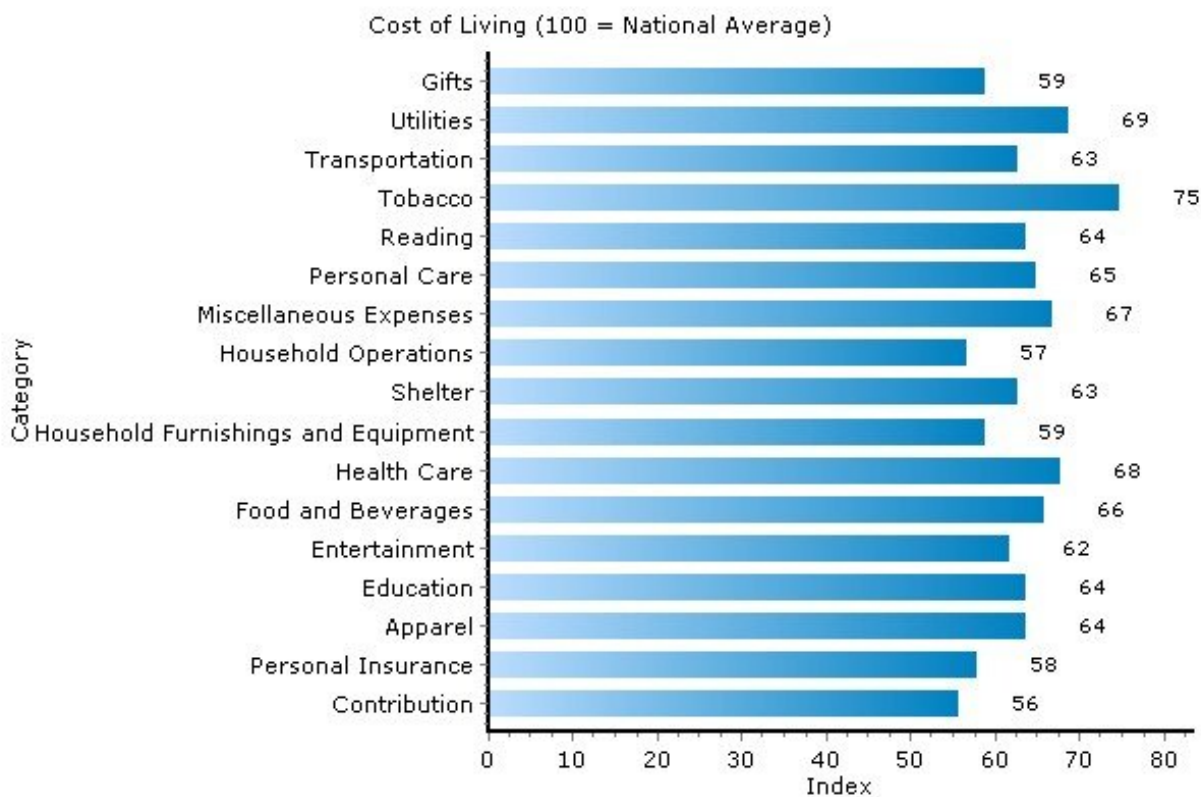

## Home Ownership

13210, Syracuse, New York

Home Ownership	13210	New York
Median Home Price	\$120,000	N/A
In Current Residence 5+ Years	23.0%	39.0%
Annual Residential Turnover	24.0%	15.0%
Median Years in Residence	2	4

Copyright © 2009 Onboard Informatics  
Information presumed reliable when  
collected but not guaranteed and  
should be independently verified.

**Pei Lin Huang**    [PeiLin@YourCNYHome.com](mailto:PeiLin@YourCNYHome.com)  
Keller Williams Syracuse

## Cost of Living

13210, Syracuse, New York

Cost of Living	13210	New York
Average Total Household Expenditure	\$34,206	\$58,057
Total Household Expenditure Index (100 = National Average)	64	108

Copyright © 2009 Onboard Informatics  
 Information presumed reliable when  
 collected but not guaranteed and  
 should be independently verified.