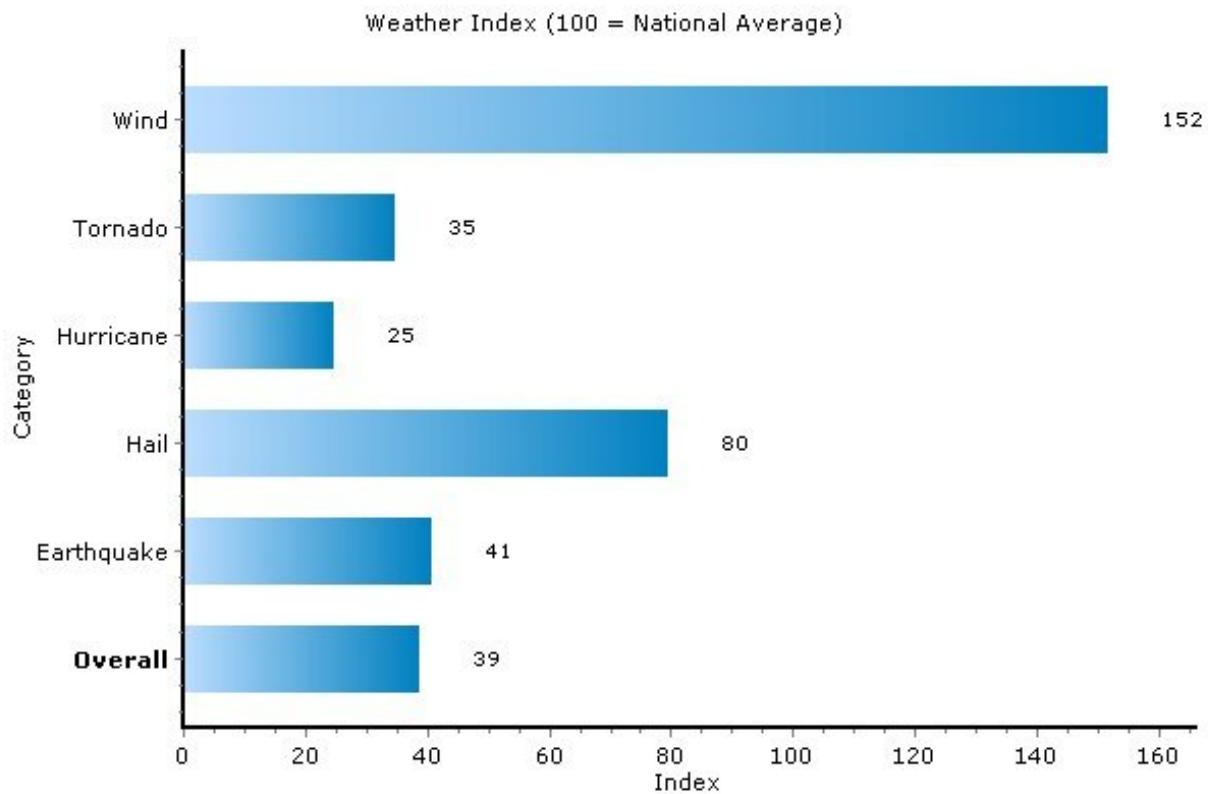

Pei Lin Huang
Keller Williams Syracuse

PLHuang@YourCNYHome.com

Climate: Weather Index

13210, Syracuse, New York

Copyright © 2009 Onboard Informatics
Information presumed reliable when
collected but not guaranteed and
should be independently verified.