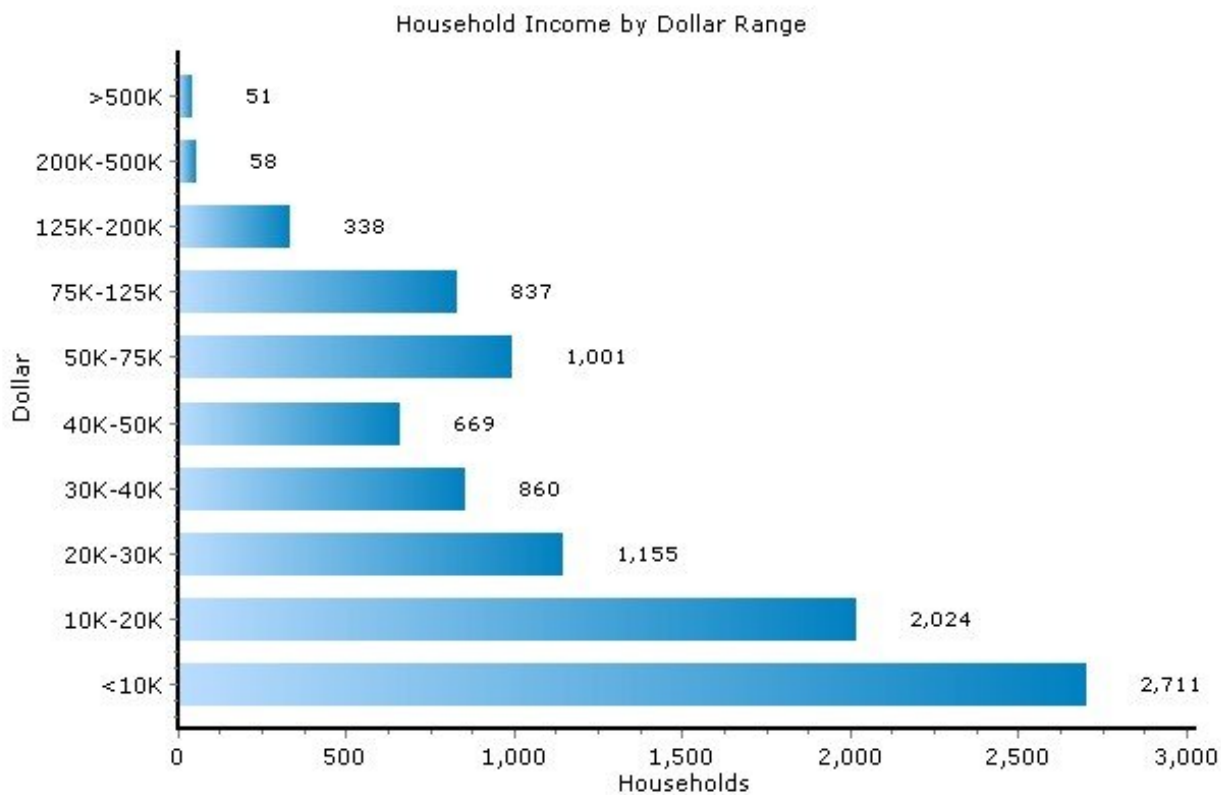

Marital Status

Income

13210, Syracuse, New York

Income	13210	New York
Median Household Income	\$20,944	\$54,753
Average Household Income	\$39,511	\$83,056
Median Disposable Income	\$19,681	\$45,939

Copyright © 2009 Onboard Informatics
Information presumed reliable when
collected but not guaranteed and
should be independently verified.