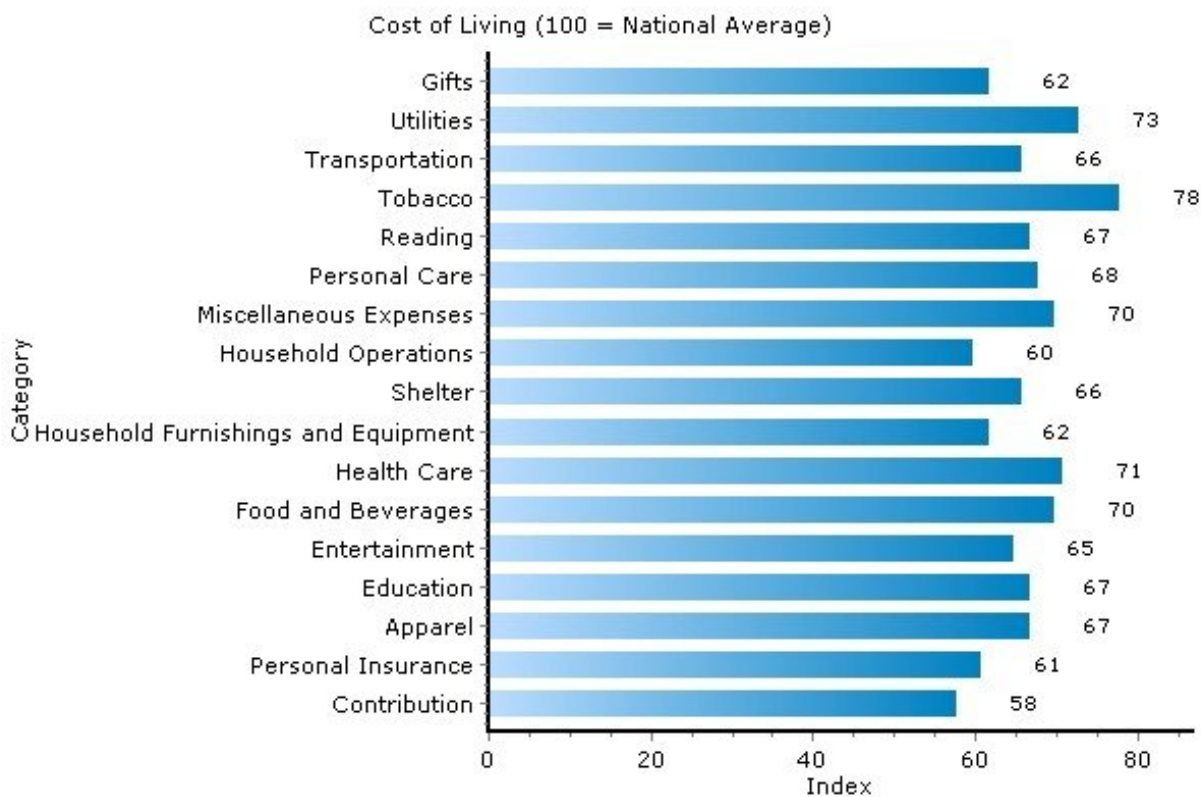

Pei Lin Huang
Keller Williams Syracuse

PLHuang@YourCNYHome.com

Home Ownership

13210, Syracuse, New York

Home Ownership	13210	New York
Median Home Price	\$141,050	\$254,900
In Current Residence 5+ Years	22.3%	38.5%
Annual Residential Turnover	24.9%	14.8%
Median Years in Residence	2.3	3.5

Copyright © 2009 Onboard Informatics
Information presumed reliable when
collected but not guaranteed and
should be independently verified.

Pei Lin Huang PLHuang@YourCNYHome.com
Keller Williams Syracuse

Cost of Living

13210, Syracuse, New York

Cost of Living	13210	New York
Average Total Household Expenditure	\$37,324	\$61,099
Total Household Expenditure Index (100 = National Average)	67	109

Copyright © 2009 Onboard Informatics
Information presumed reliable when
collected but not guaranteed and
should be independently verified.