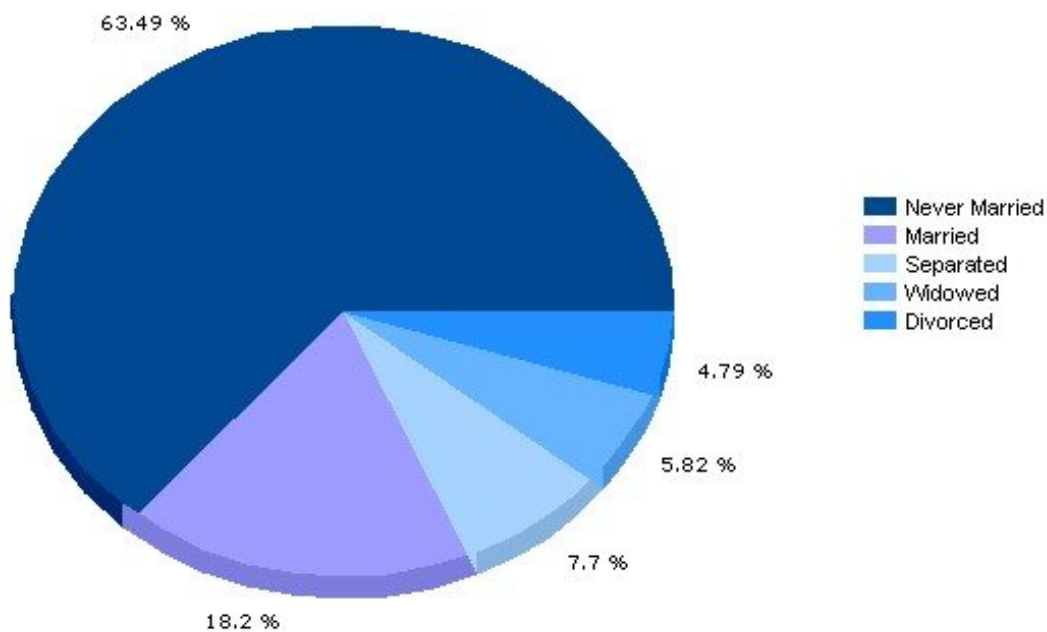

Household

13210, Syracuse, New York

Household	13210	New York
Number of Households	9,704	7,206,591
Average Household Size	2.11	2.64
Household with Children	18.5%	32.4%
Household with no Children	81.5%	67.6%
Household: Family	32.2%	64.2%
Household: Non-Family	67.8%	35.8%

Marital Status