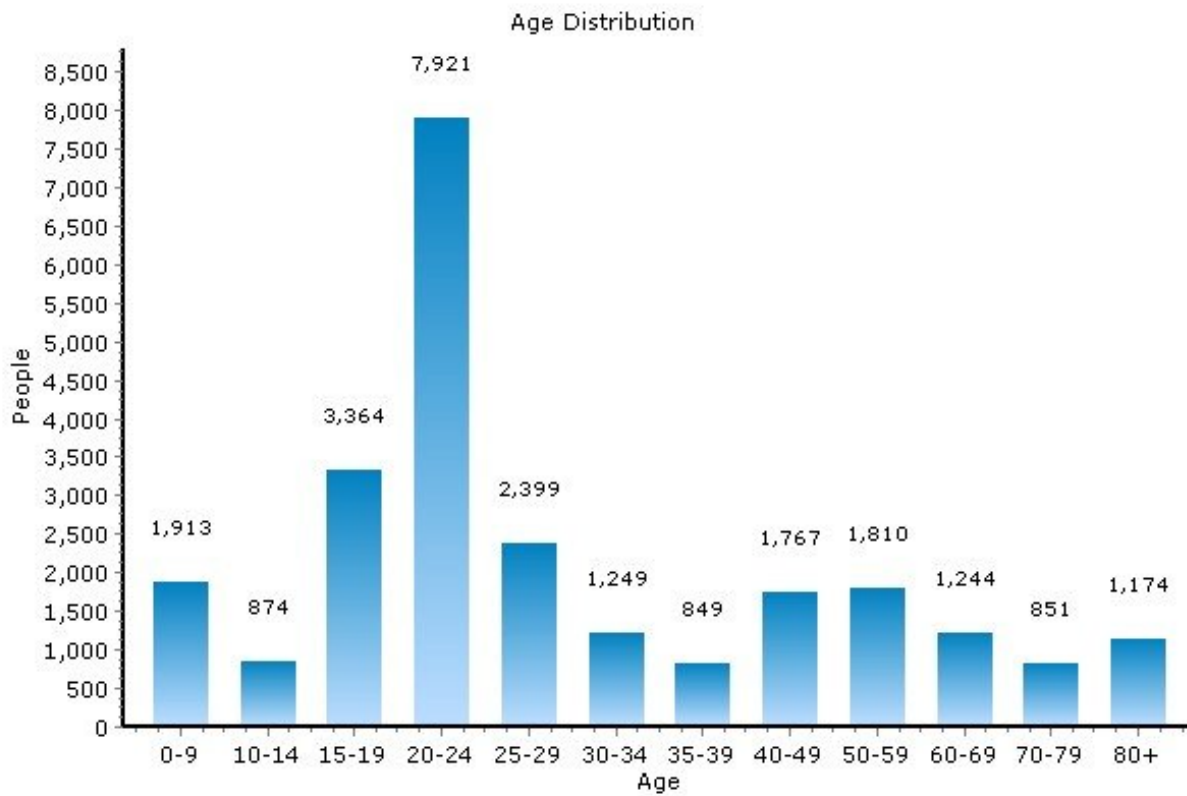

Pei Lin Huang
Keller Williams Syracuse

PLHuang@YourCNYHome.com

Population

13210, Syracuse, New York

Population	13210	New York
Population	25,413	19,600,792
Population Density (people/mile)	5,812	359
Population Growth	-1.0%	3.0%
Male	12,205	9,536,666
Female	13,208	10,064,126
Median Age	23.14	37.44