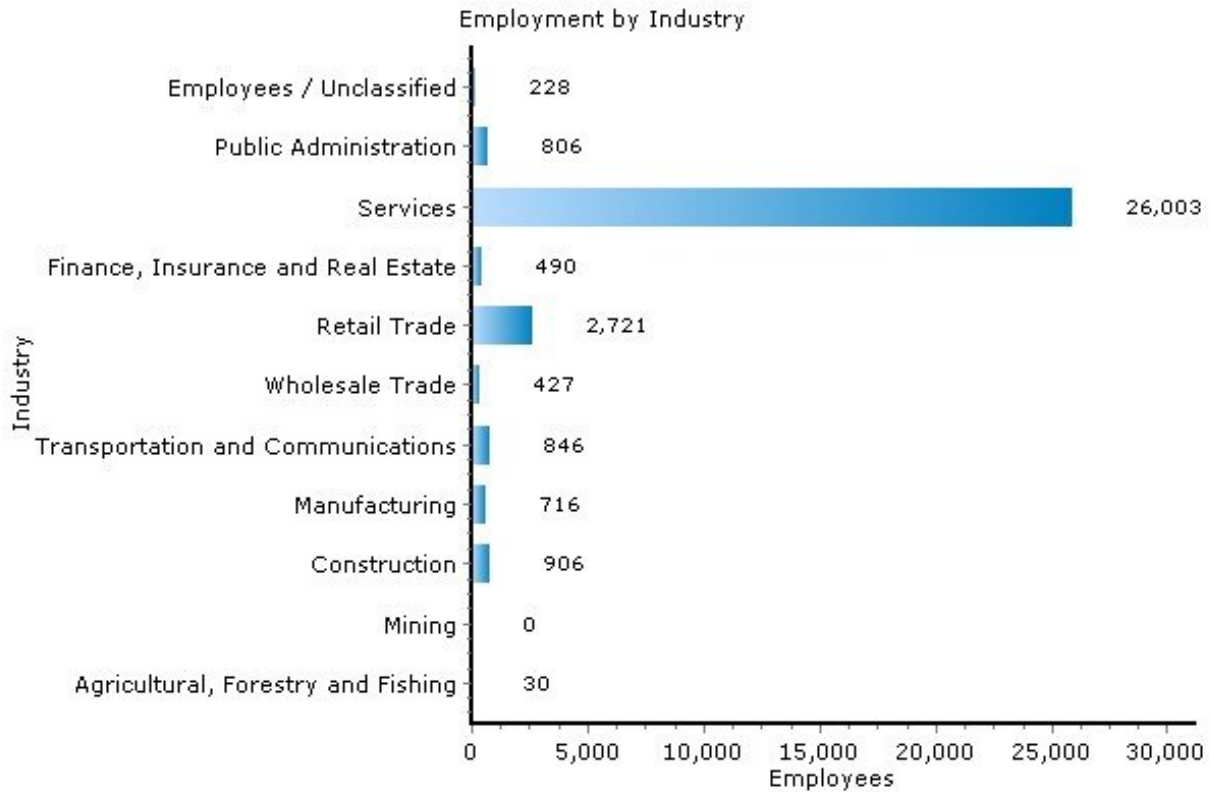

Pei Lin Huang
Keller Williams Syracuse

PLHuang@YourCNYHome.com

Employment

13210, Syracuse, New York

Copyright © 2009 Onboard Informatics
Information presumed reliable when
collected but not guaranteed and
should be independently verified.