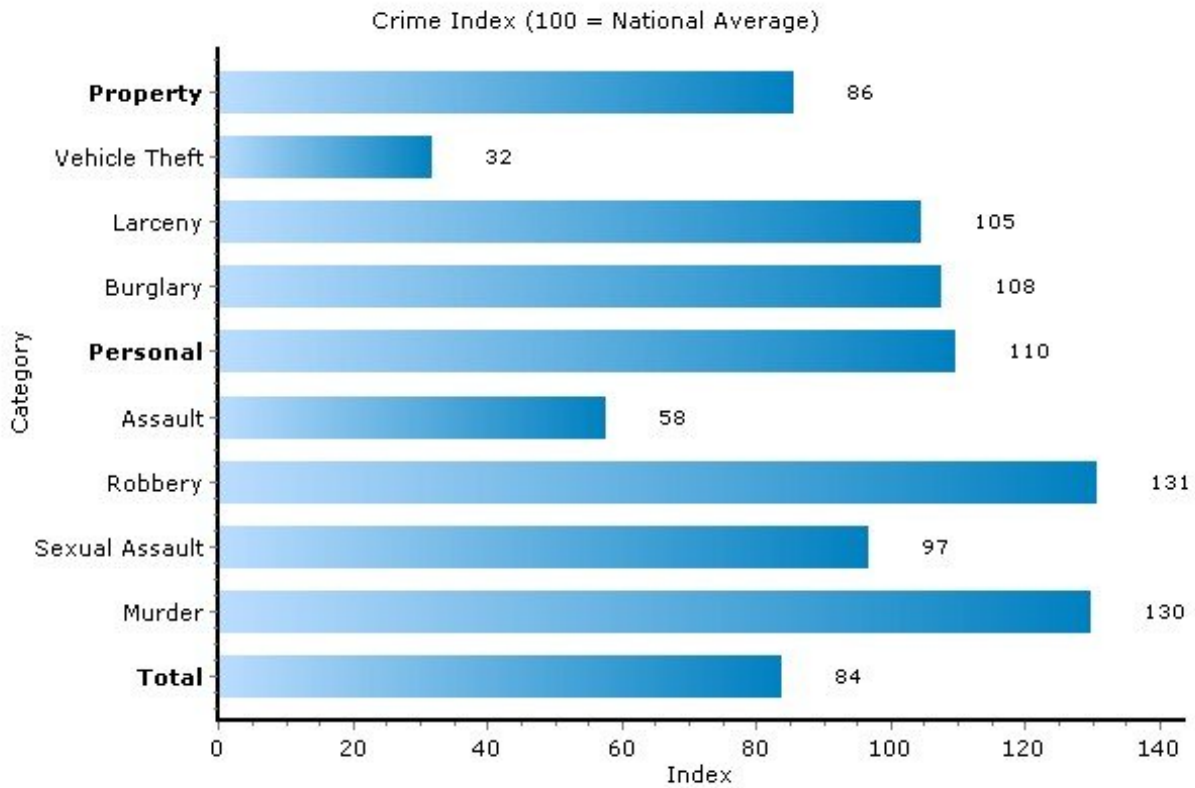

Pei Lin Huang
Keller Williams Syracuse

PLHuang@YourCNYHome.com

Crime

13210, Syracuse, New York

Copyright © 2009 Onboard Informatics
Information presumed reliable when
collected but not guaranteed and
should be independently verified.