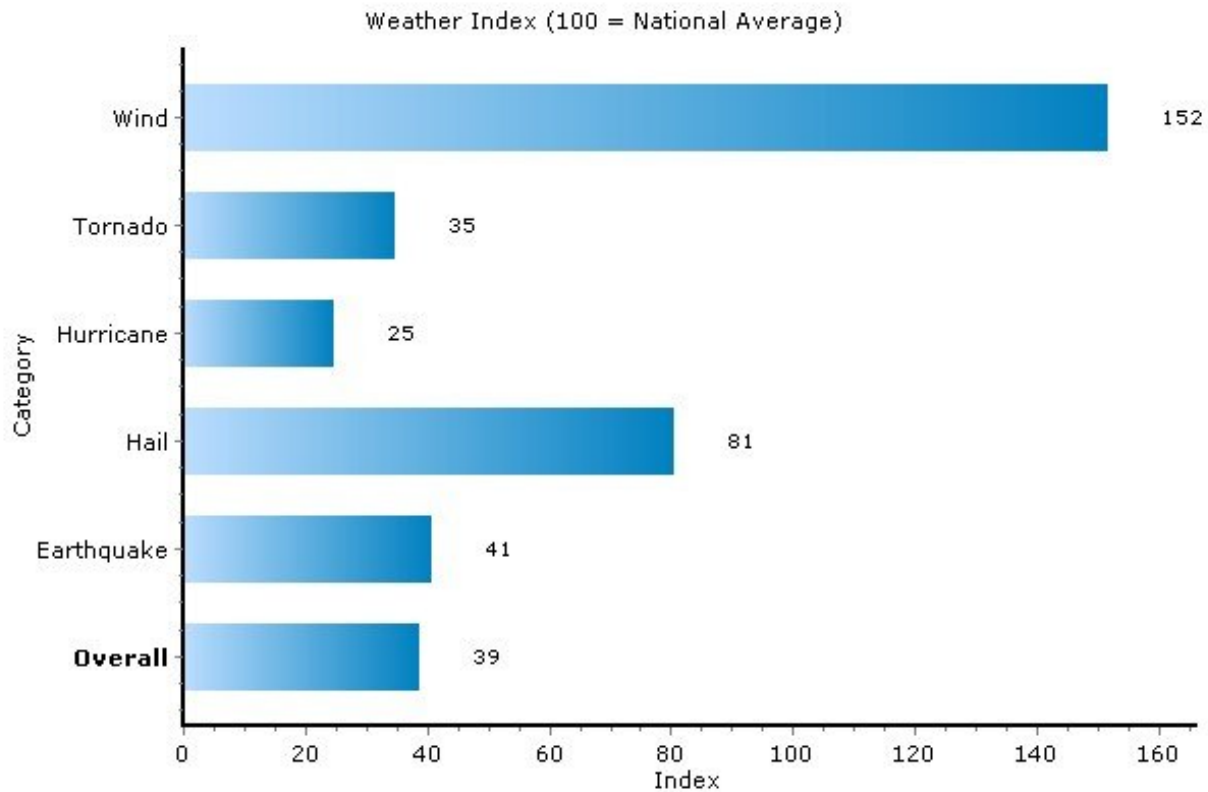

Pei Lin Huang
Keller Williams Syracuse

PLHuang@YourCNYHome.com

Climate: Weather Index

13210, Syracuse, New York

Copyright © 2009 Onboard Informatics
Information presumed reliable when
collected but not guaranteed and
should be independently verified.