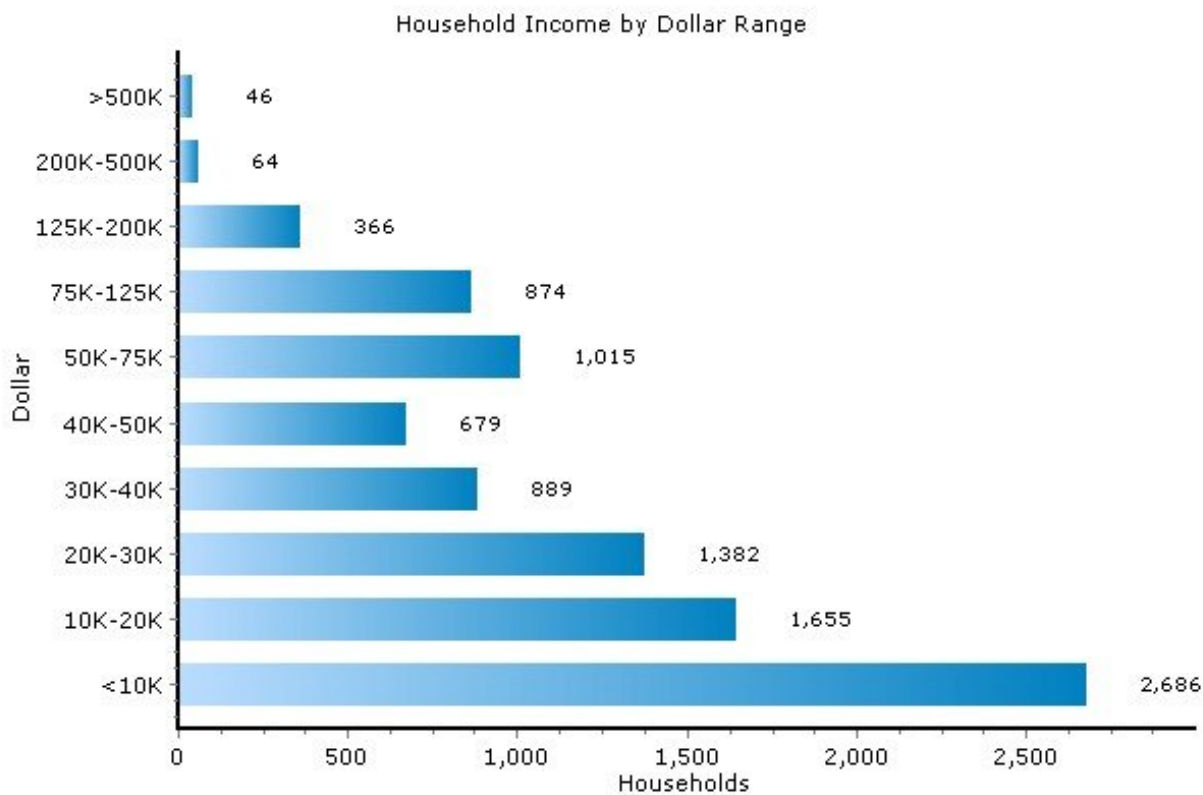

Income

13210, Syracuse, New York

Income	13210	New York
Median Household Income	\$23,149	\$53,471
Average Household Income	\$34,058	\$77,295
Median Disposable Income	\$21,451	\$44,967

Copyright © 2009 Onboard Informatics
Information presumed reliable when
collected but not guaranteed and
should be independently verified.