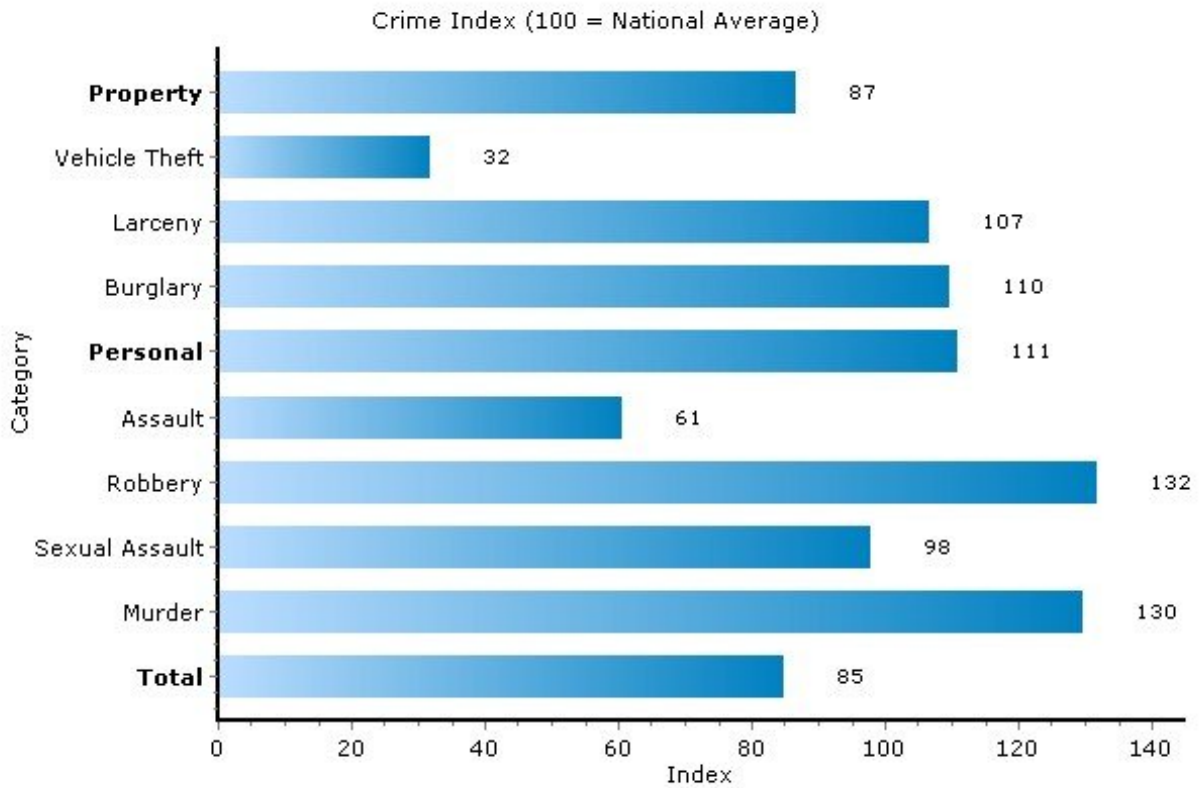

Pei Lin Huang
Keller Williams Syracuse

PLHuang@YourCNYHome.com

Crime

13210, Syracuse, New York

Copyright © 2009 Onboard Informatics
Information presumed reliable when
collected but not guaranteed and
should be independently verified.