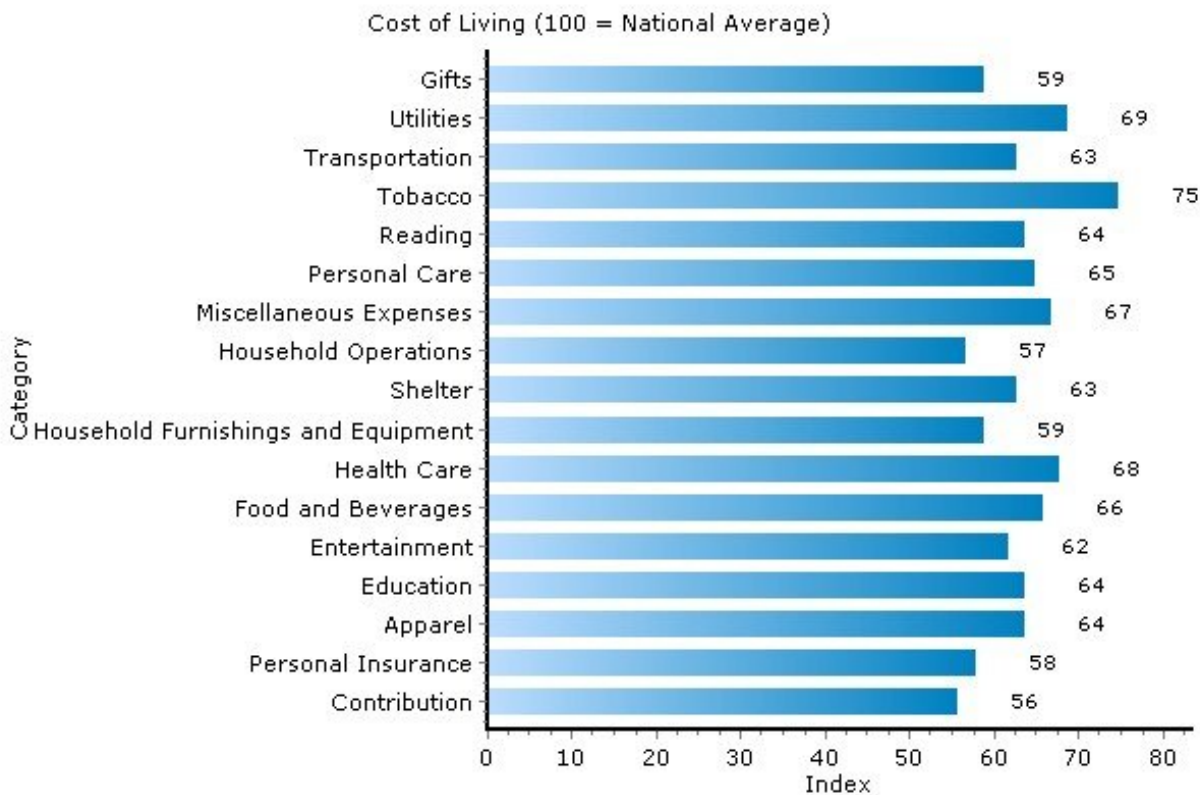

Pei Lin Huang
Keller Williams Syracuse

PLHuang@YourCNYHome.com

Home Ownership

13210, Syracuse, New York

Home Ownership	13210	New York
Median Home Price	\$120,000	N/A
In Current Residence 5+ Years	23.0%	39.0%
Annual Residential Turnover	24.0%	15.0%
Median Years in Residence	2	4

Copyright © 2009 Onboard Informatics
Information presumed reliable when
collected but not guaranteed and
should be independently verified.

Pei Lin Huang
Keller Williams Syracuse

PLHuang@YourCNYHome.com

Cost of Living

13210, Syracuse, New York

Cost of Living	13210	New York
Average Total Household Expenditure	\$34,206	\$58,057
Total Household Expenditure Index (100 = National Average)	64	108

Copyright © 2009 Onboard Informatics
 Information presumed reliable when
 collected but not guaranteed and
 should be independently verified.