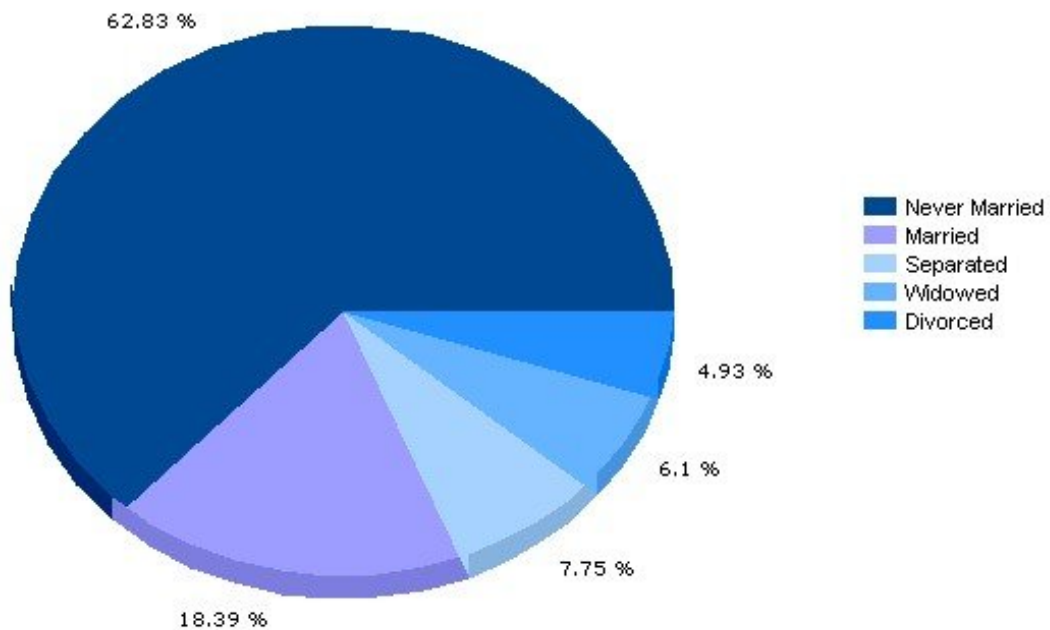

Household

13210, Syracuse, New York

Household	13210	New York
Number of Households	9,658	7,098,461
Average Household Size	2	3
Household with Children	18.8%	32.8%
Household with no Children	81.2%	67.2%
Household: Family	31.7%	64.1%
Household: Non-Family	68.3%	35.9%

Marital Status