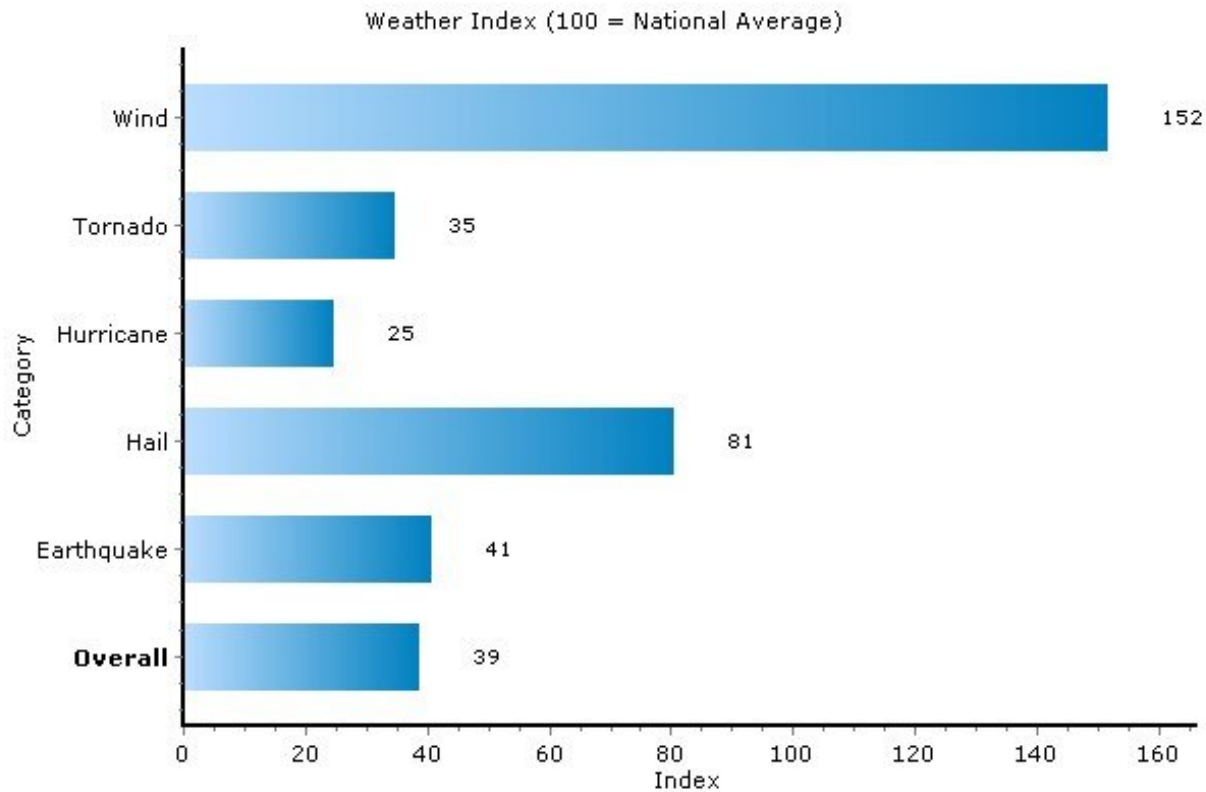

Copyright © 2009 Onboard Informatics
Information presumed reliable when
collected but not guaranteed and
should be independently verified.

Pei Lin Huang   PeiLin@YourCNYHome.com
Keller Williams Syracuse