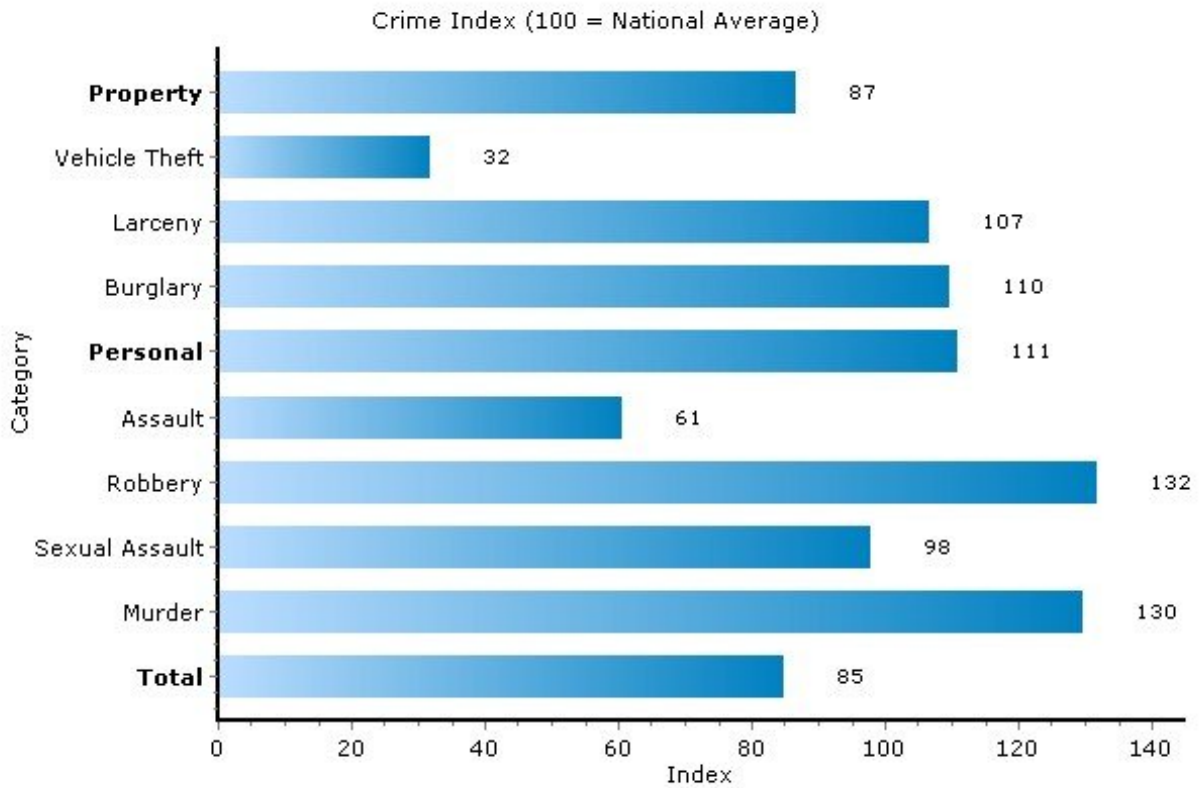

Pei Lin Huang
Keller Williams Syracuse

PeiLin@YourCNYHome.com

Crime

13210, Syracuse, New York

Copyright © 2009 Onboard Informatics
Information presumed reliable when
collected but not guaranteed and
should be independently verified.