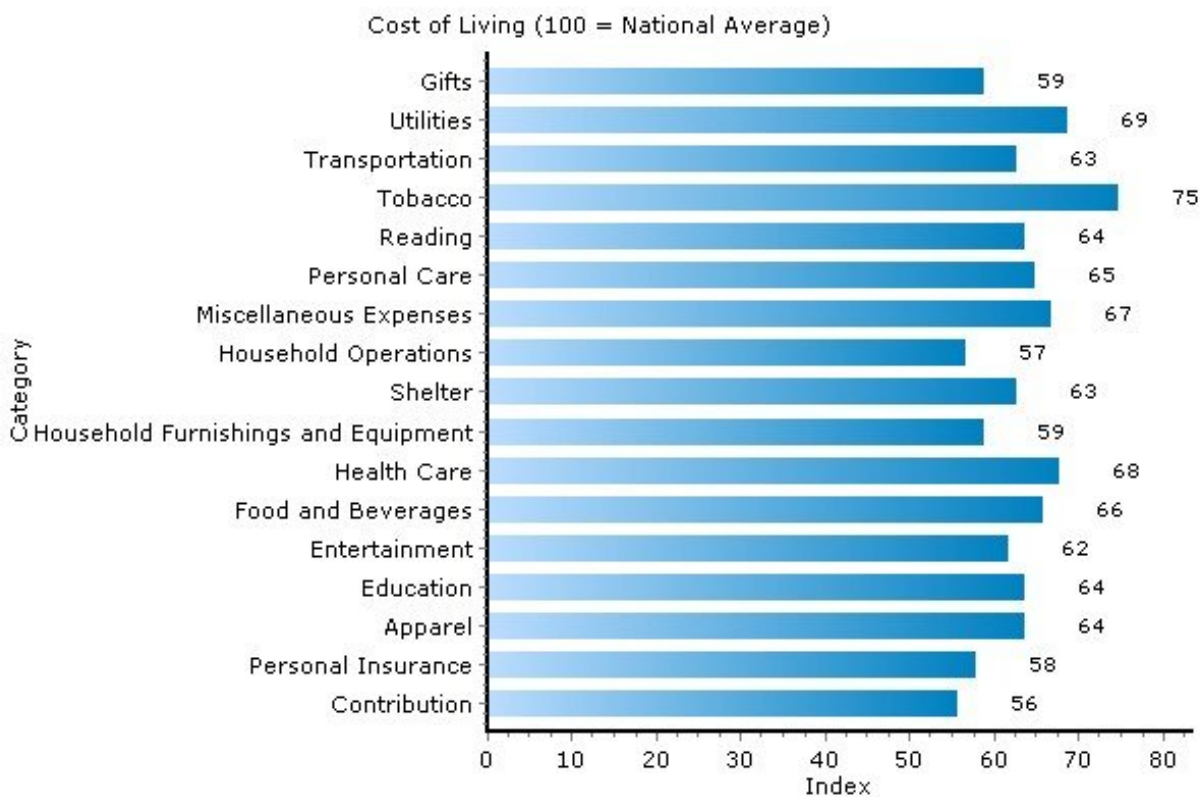

Pei Lin Huang PeiLin@YourCNYHome.com
Keller Williams Syracuse

Home Ownership

13210, Syracuse, New York

Home Ownership	13210	New York
Median Home Price	\$120,000	N/A
In Current Residence 5+ Years	23.0%	39.0%
Annual Residential Turnover	24.0%	15.0%
Median Years in Residence	2	4

Copyright © 2009 Onboard Informatics
Information presumed reliable when
collected but not guaranteed and
should be independently verified.

Pei Lin Huang PeiLin@YourCNYHome.com
Keller Williams Syracuse

Cost of Living

13210, Syracuse, New York

Cost of Living	13210	New York
Average Total Household Expenditure	\$34,206	\$58,057
Total Household Expenditure Index (100 = National Average)	64	108

Copyright © 2009 Onboard Informatics
 Information presumed reliable when
 collected but not guaranteed and
 should be independently verified.