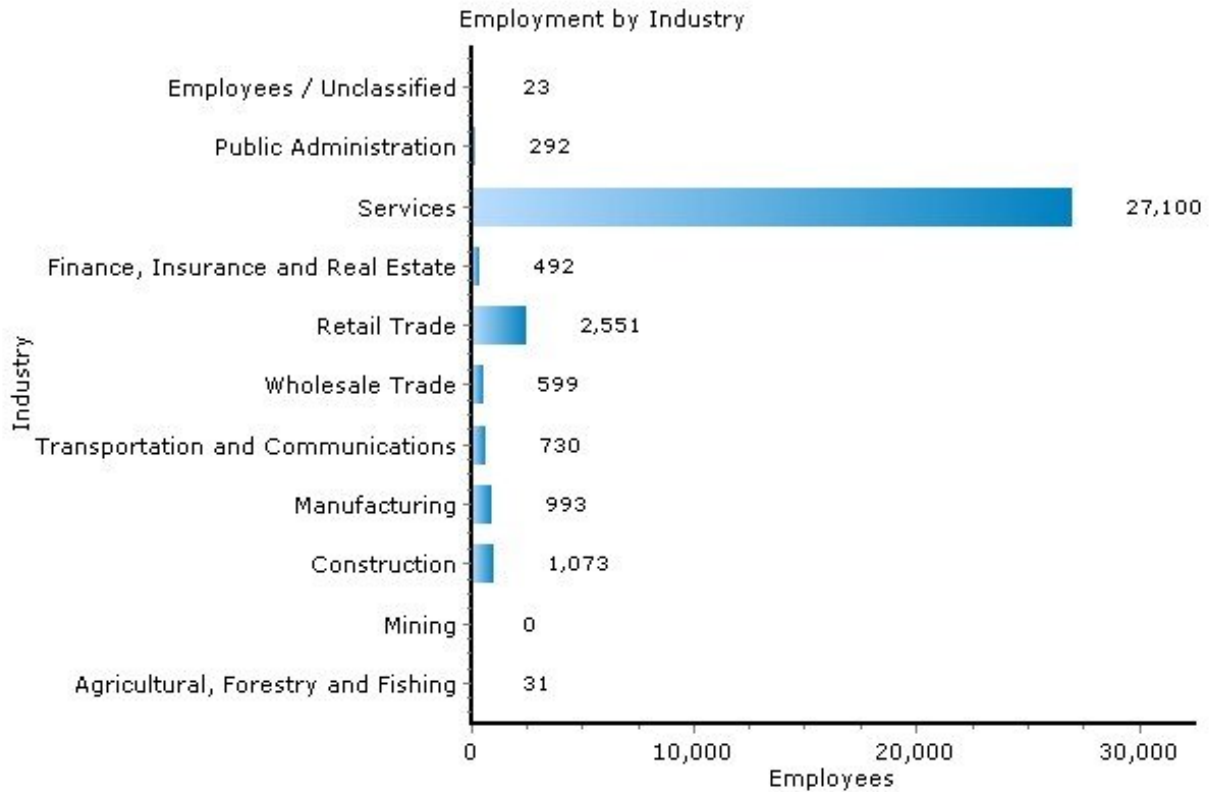

Copyright © 2009 Onboard Informatics
Information presumed reliable when
collected but not guaranteed and
should be independently verified.

Pei Lin Huang PeiLin@YourCNYHome.com
Keller Williams Syracuse