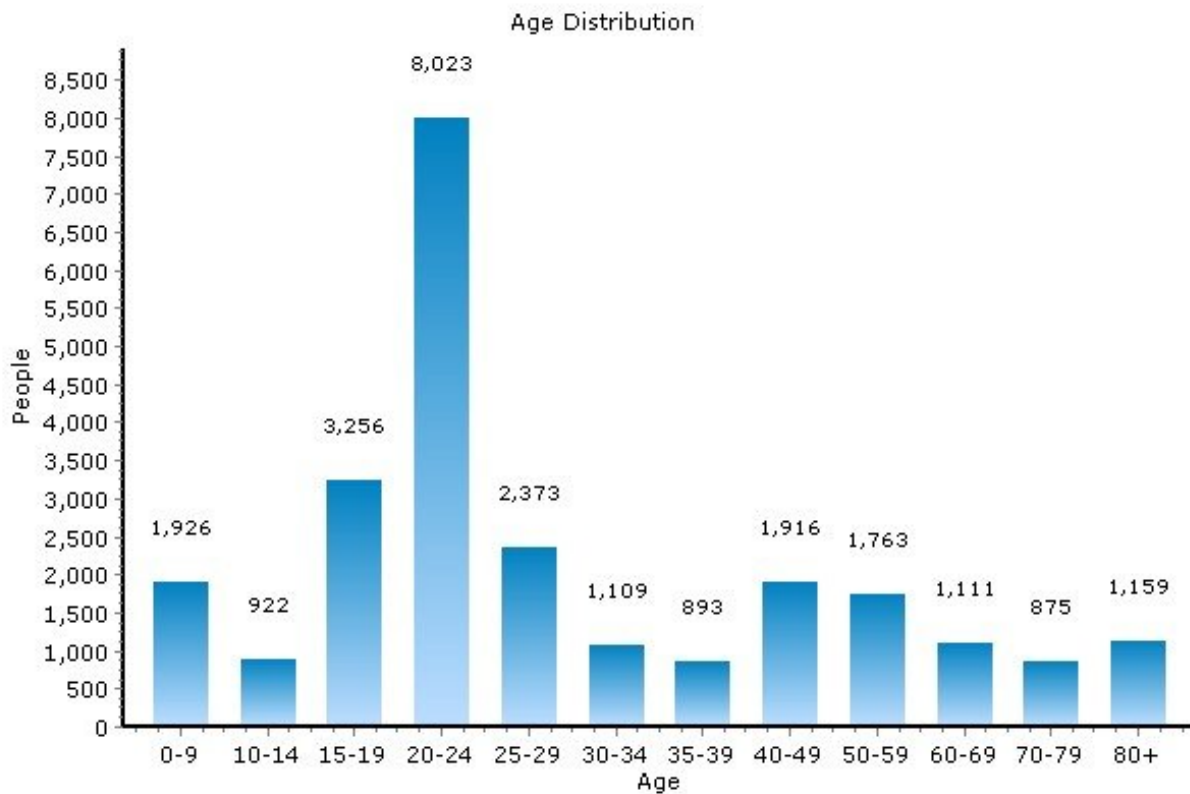

General Community Facts

13210, Syracuse, New York

Community Summary	13210	New York
Population	25,327	19,413,180
Population Density (people/mile)	5,785	356
Median Household Income	\$23,149	\$53,471
Total Dwelling Units	10,945	7,981,082
Median Home Price	\$120,000	N/A

Community Facts

- Nearby Military Facility(ies) High Residential Turnover

Population

13210, Syracuse, New York

Population	13210	New York
Population	25,327	19,413,180
Population Density (people/mile)	5,785	356
Population Growth	-2.0%	2.0%
Male	12,021	9,414,633
Female	13,306	9,998,547
Median Age	23.09	36.93