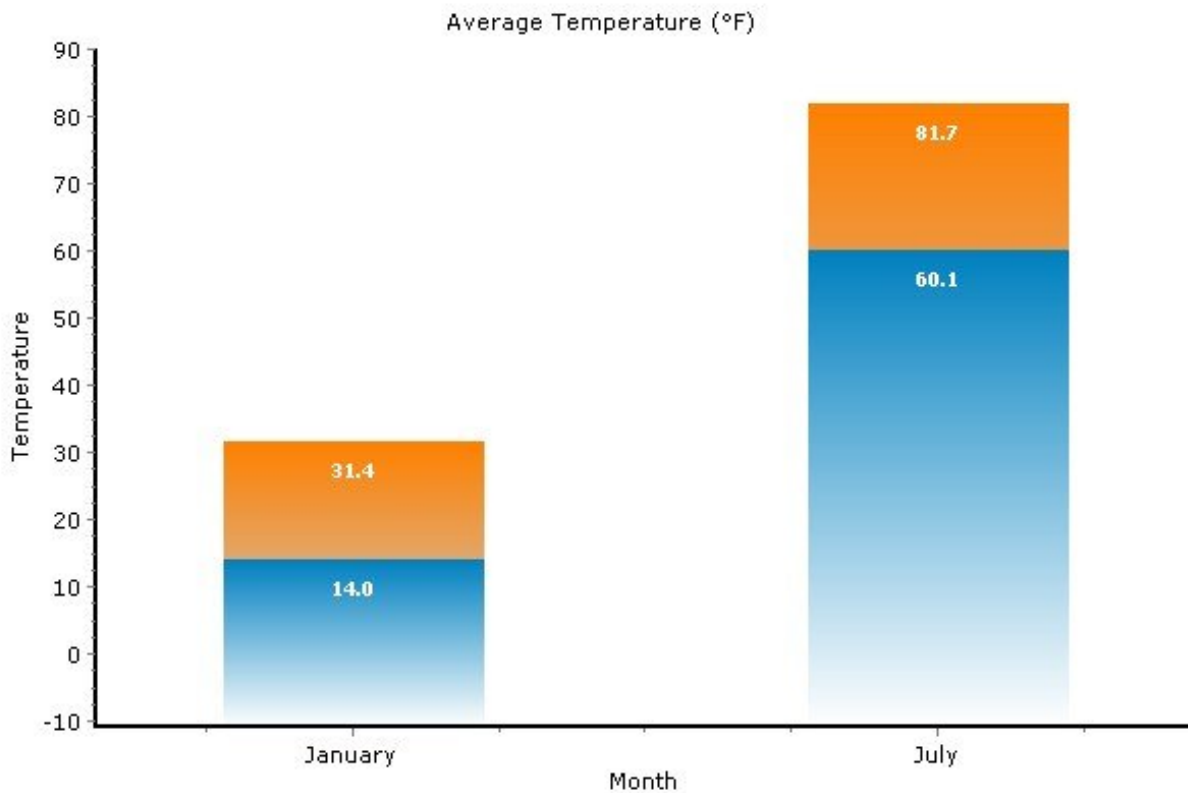

Pei Lin Huang
 Keller Williams Syracuse

PLHuang@YourCNYHome.com

Climate: Average Temperature

13219, Syracuse, New York

Precipitation	13219	New York
Annual Precipitation (inches)	40.05	41.33

Copyright © 2009 Onboard Informatics
Information presumed reliable when
collected but not guaranteed and
should be independently verified.