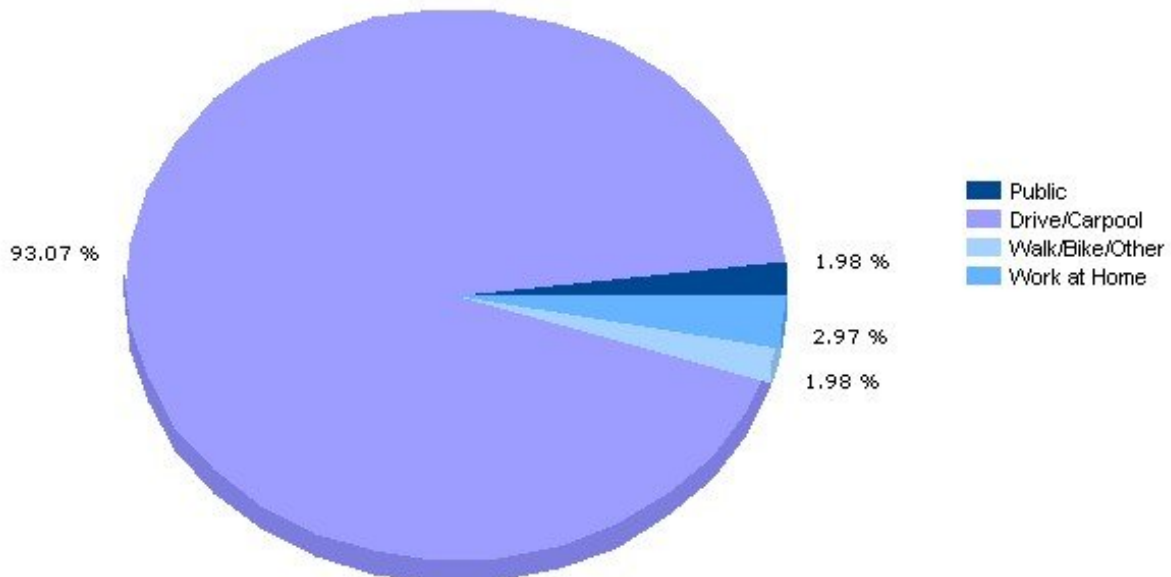

Transportation

13219, Syracuse, New York

Transportation	13219	New York
Median Travel Time to Work (mins)	17.7	25.1

Travel to Work