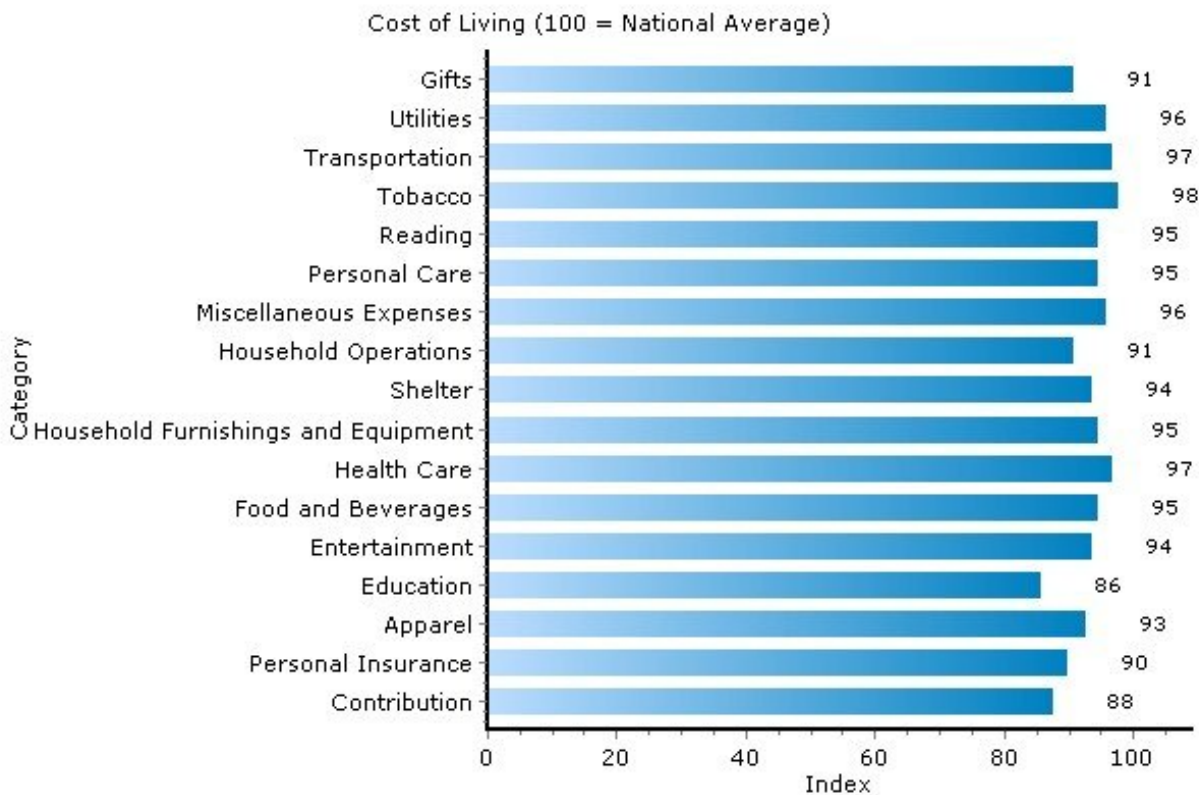

Pei Lin Huang
Keller Williams Syracuse

PLHuang@YourCNYHome.com

Home Ownership

13219, Syracuse, New York

Home Ownership	13219	New York
Median Home Price	\$114,450	\$254,900
In Current Residence 5+ Years	68.7%	38.5%
Annual Residential Turnover	7.5%	14.8%
Median Years in Residence	10.7	3.5

Copyright © 2009 Onboard Informatics
Information presumed reliable when
collected but not guaranteed and
should be independently verified.

Pei Lin Huang
Keller Williams Syracuse

PLHuang@YourCNYHome.com

Cost of Living

13219, Syracuse, New York

Cost of Living	13219	New York
Average Total Household Expenditure	\$52,929	\$61,099
Total Household Expenditure Index (100 = National Average)	95	109

Copyright © 2009 Onboard Informatics
 Information presumed reliable when
 collected but not guaranteed and
 should be independently verified.