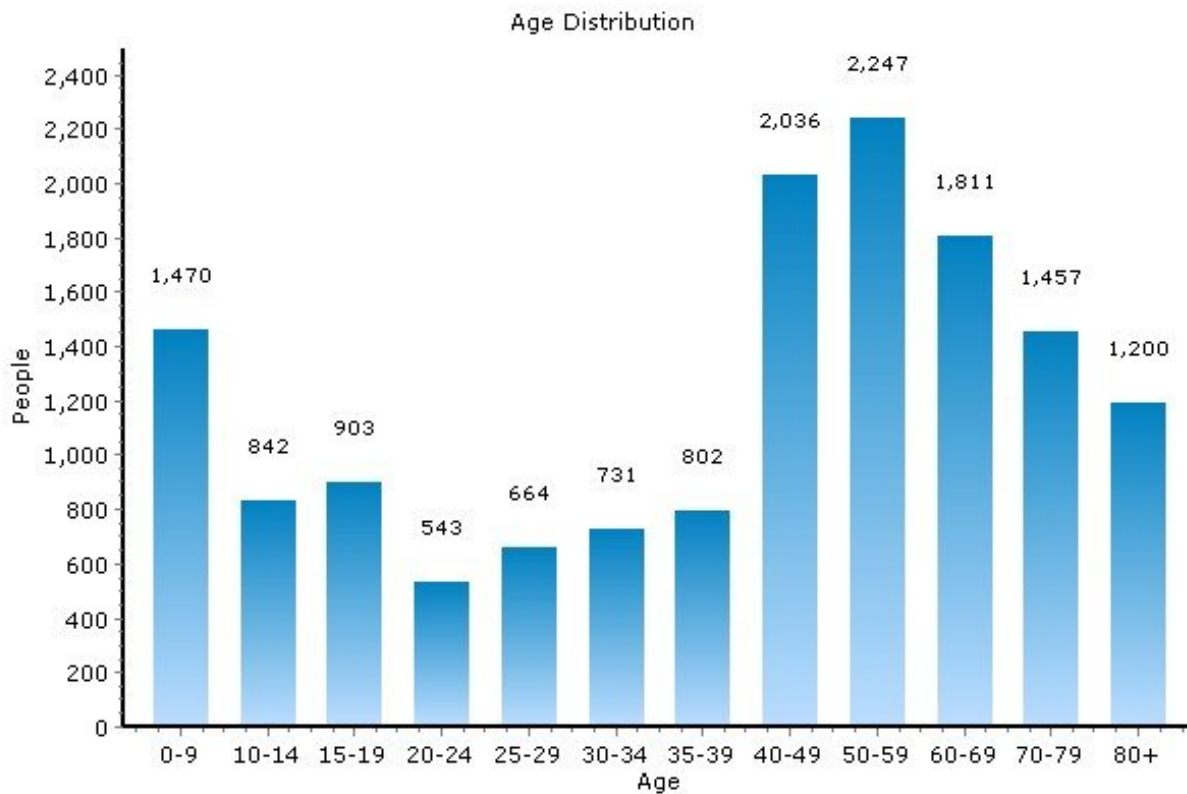

Community Facts

- Very Low Residential Turnover

Population

13219, Syracuse, New York

Population	13219	New York
Population	14,707	19,600,792
Population Density (people/mile)	3,186	359
Population Growth	-4.0%	3.0%
Male	6,902	9,536,666
Female	7,805	10,064,126
Median Age	46.12	37.44