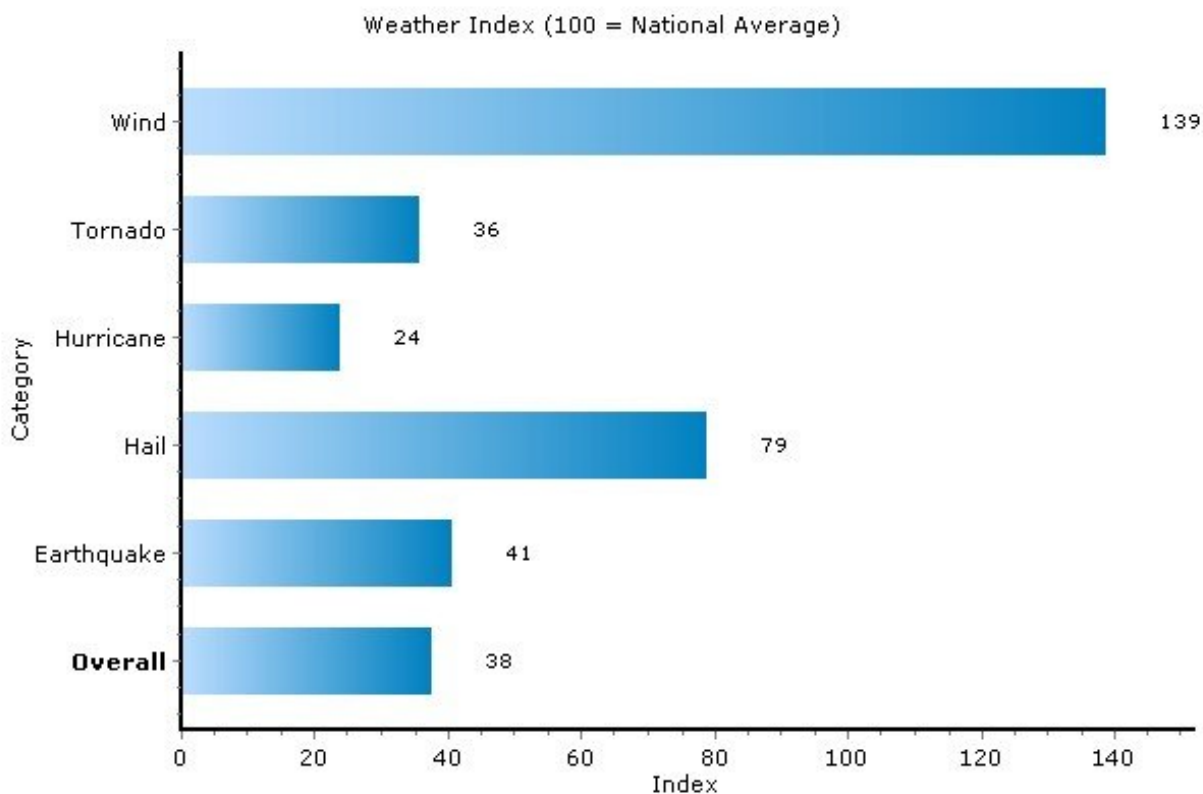

Pei Lin Huang
Keller Williams Syracuse

PeiLin@YourCNYHome.com

Climate: Weather Index

13224, Syracuse, New York

Copyright © 2009 Onboard Informatics
Information presumed reliable when
collected but not guaranteed and
should be independently verified.