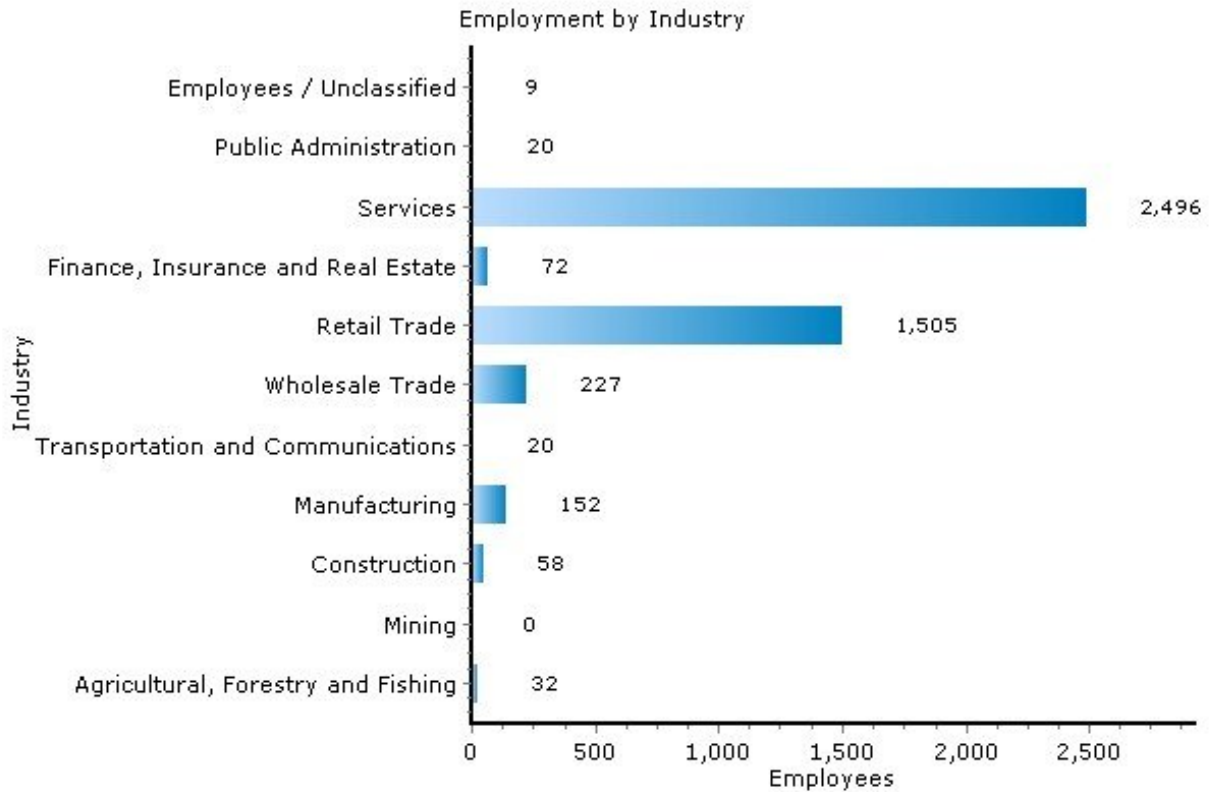

Pei Lin Huang
Keller Williams Syracuse

PeiLin@YourCNYHome.com

Employment

13224, Syracuse, New York

Copyright © 2009 Onboard Informatics
Information presumed reliable when
collected but not guaranteed and
should be independently verified.