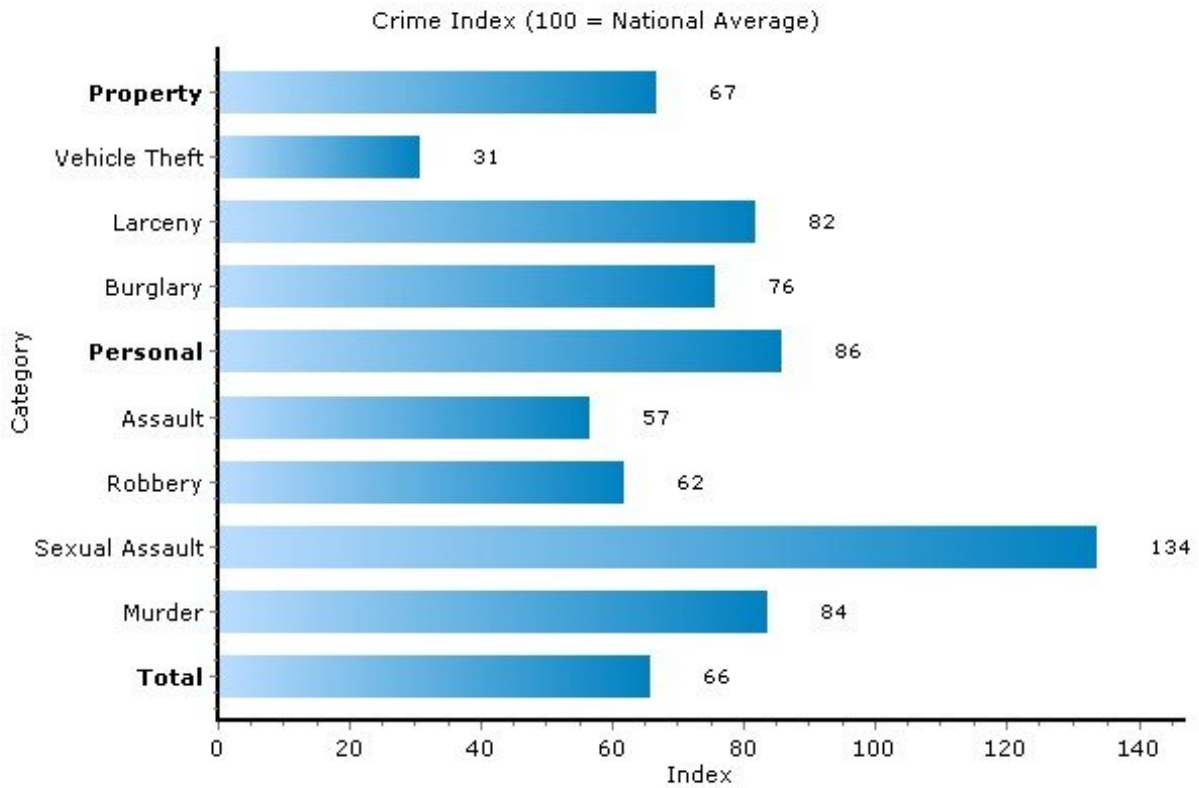

Pei Lin Huang
Keller Williams Syracuse

PeiLin@YourCNYHome.com

Crime

13224, Syracuse, New York

Copyright © 2009 Onboard Informatics
Information presumed reliable when
collected but not guaranteed and
should be independently verified.