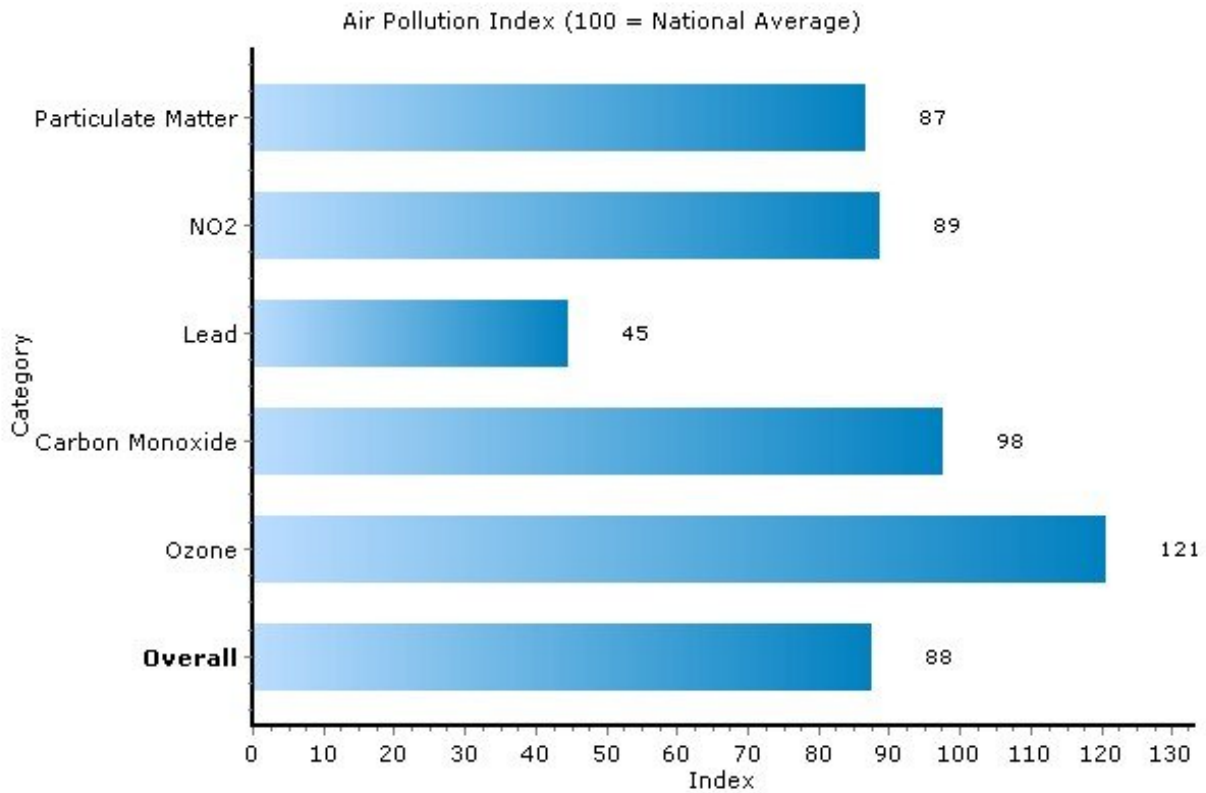

Pei Lin Huang
Keller Williams Syracuse

PLHuang@YourCNYHome.com

Climate: Pollution Index

13210, Syracuse, New York

Copyright © 2009 Onboard Informatics
Information presumed reliable when
collected but not guaranteed and
should be independently verified.