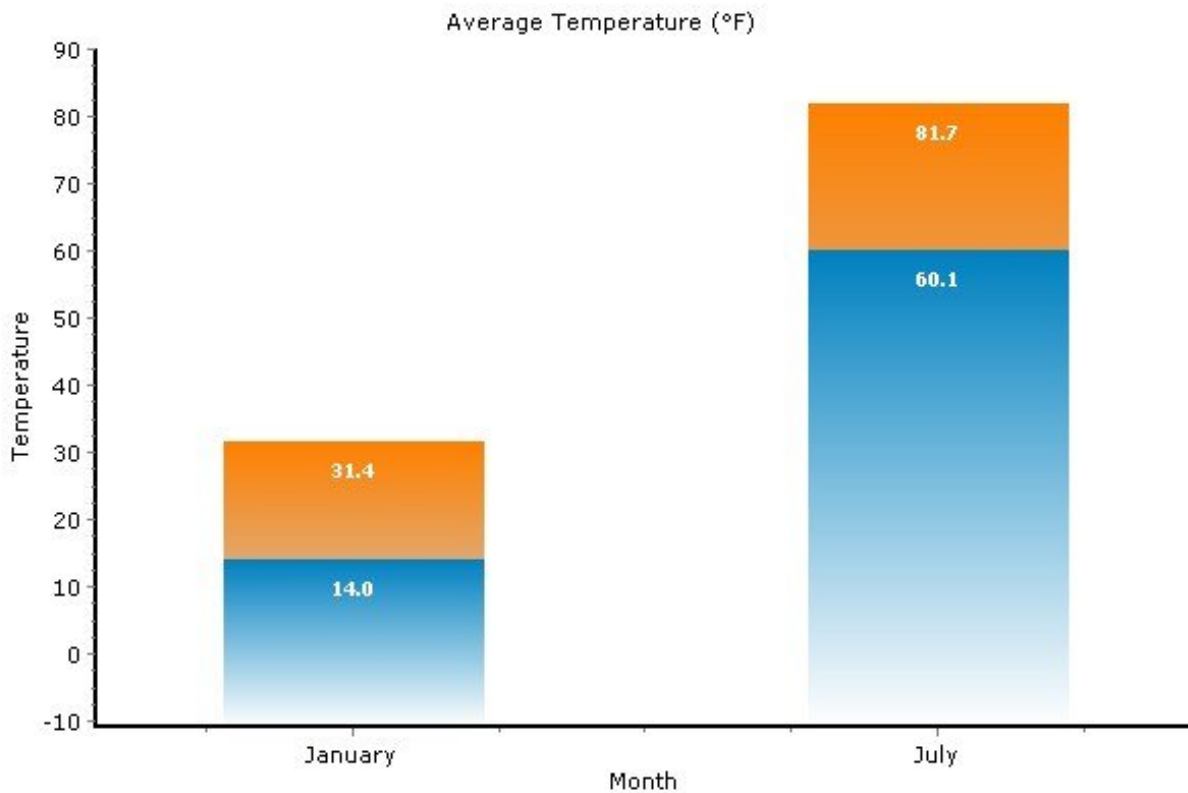

Pei Lin Huang
 Keller Williams Syracuse

PLHuang@YourCNYHome.com

Climate: Average Temperature

13210, Syracuse, New York

Precipitation	13210	New York
Annual Precipitation (inches)	40.05	41.33

Copyright © 2009 Onboard Informatics
Information presumed reliable when
collected but not guaranteed and
should be independently verified.