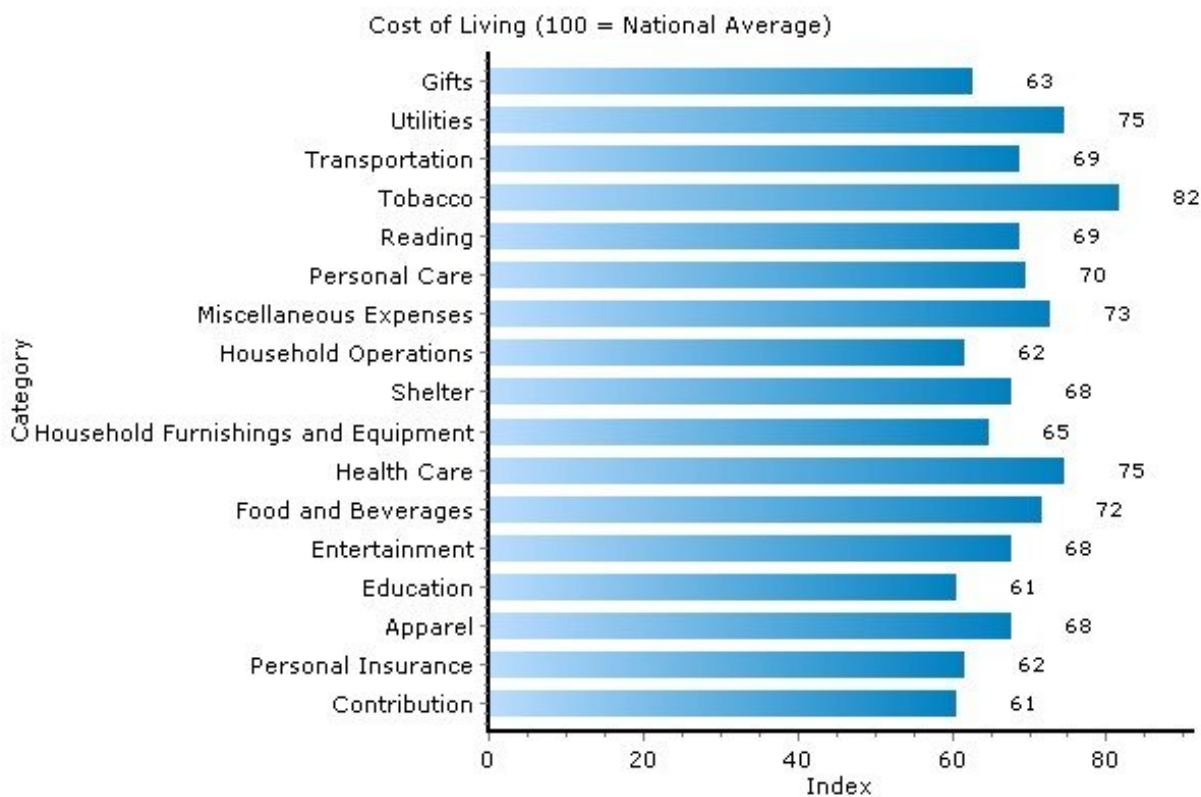

Pei Lin Huang PeiLin@YourCNYHome.com
Keller Williams Syracuse

Home Ownership

13208, Syracuse, New York

Home Ownership	13208	New York
Median Home Price	\$66,900	N/A
In Current Residence 5+ Years	40.0%	39.0%
Annual Residential Turnover	14.0%	15.0%
Median Years in Residence	4	4

Copyright © 2009 Onboard Informatics
Information presumed reliable when
collected but not guaranteed and
should be independently verified.

Pei Lin Huang PeiLin@YourCNYHome.com
Keller Williams Syracuse

Cost of Living

13208, Syracuse, New York

Cost of Living	13208	New York
Average Total Household Expenditure	\$37,078	\$58,057
Total Household Expenditure Index (100 = National Average)	69	108

Copyright © 2009 Onboard Informatics
 Information presumed reliable when
 collected but not guaranteed and
 should be independently verified.