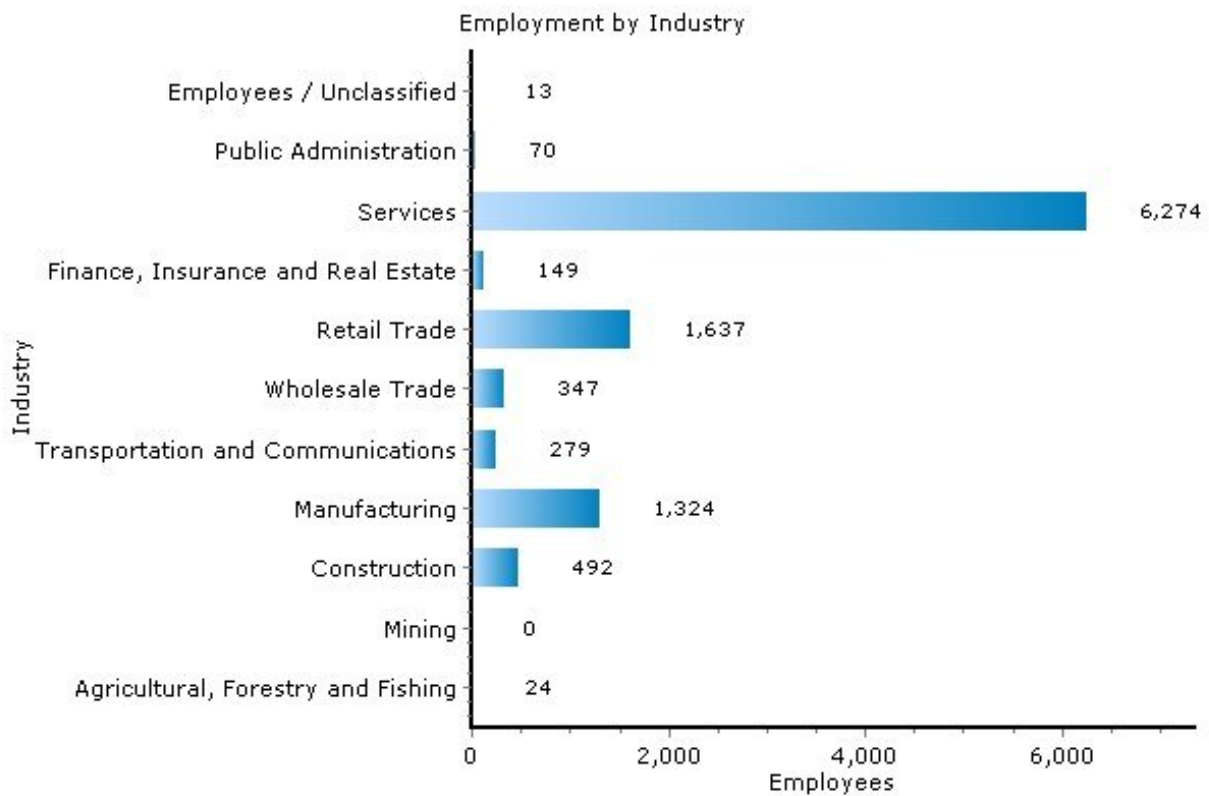

Copyright © 2009 Onboard Informatics
Information presumed reliable when
collected but not guaranteed and
should be independently verified.

Pei Lin Huang   PeiLin@YourCNYHome.com
Keller Williams Syracuse