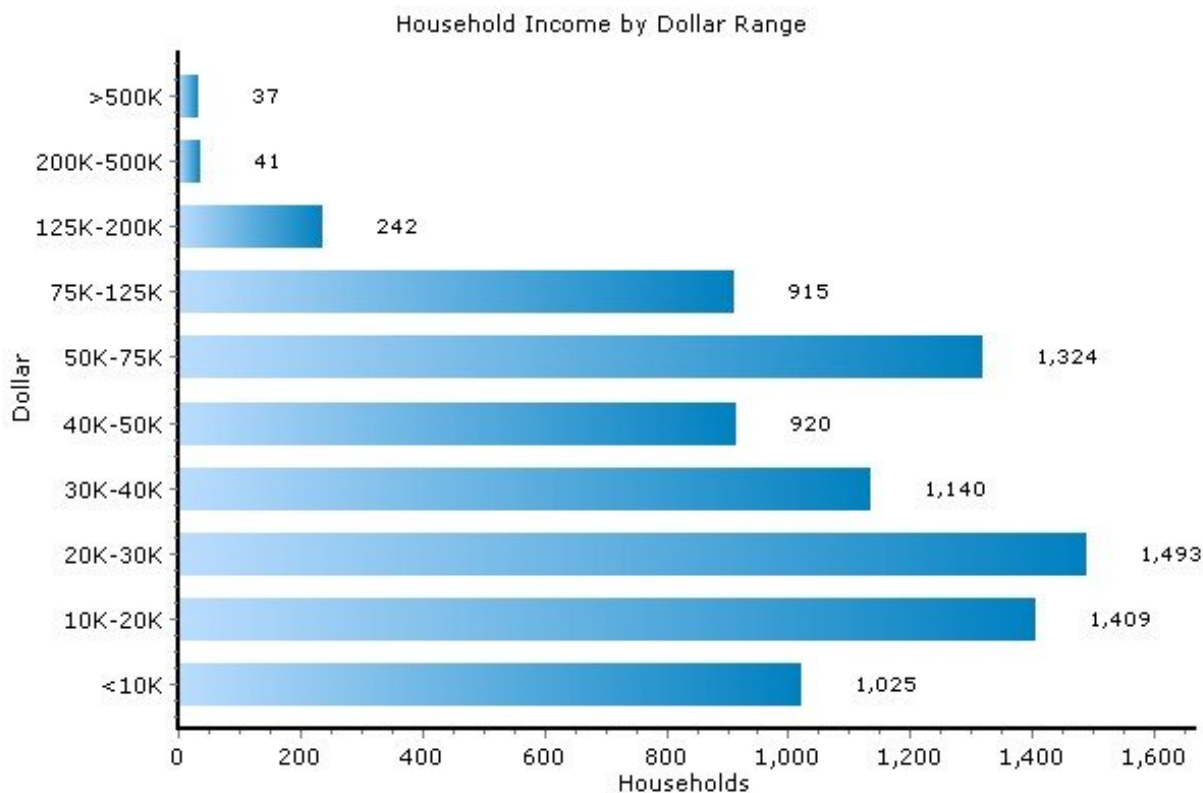

Pei Lin Huang PeiLin@YourCNYHome.com
Keller Williams Syracuse

Household

13208, Syracuse, New York

Household	13208	New York
Number of Households	8,546	7,098,461
Average Household Size	2	3
Household with Children	28.7%	32.8%
Household with no Children	71.3%	67.2%
Household: Family	51.5%	64.1%
Household: Non-Family	48.5%	35.9%

Marital Status

Copyright © 2009 Onboard Informatics
 Information presumed reliable when
 collected but not guaranteed and
 should be independently verified.

Pei Lin Huang PeiLin@YourCNYHome.com
 Keller Williams Syracuse

Income

13208, Syracuse, New York

Income	13208	New York
Median Household Income	\$32,794	\$53,471
Average Household Income	\$38,725	\$77,295
Median Disposable Income	\$29,184	\$44,967

Copyright © 2009 Onboard Informatics
Information presumed reliable when
collected but not guaranteed and
should be independently verified.