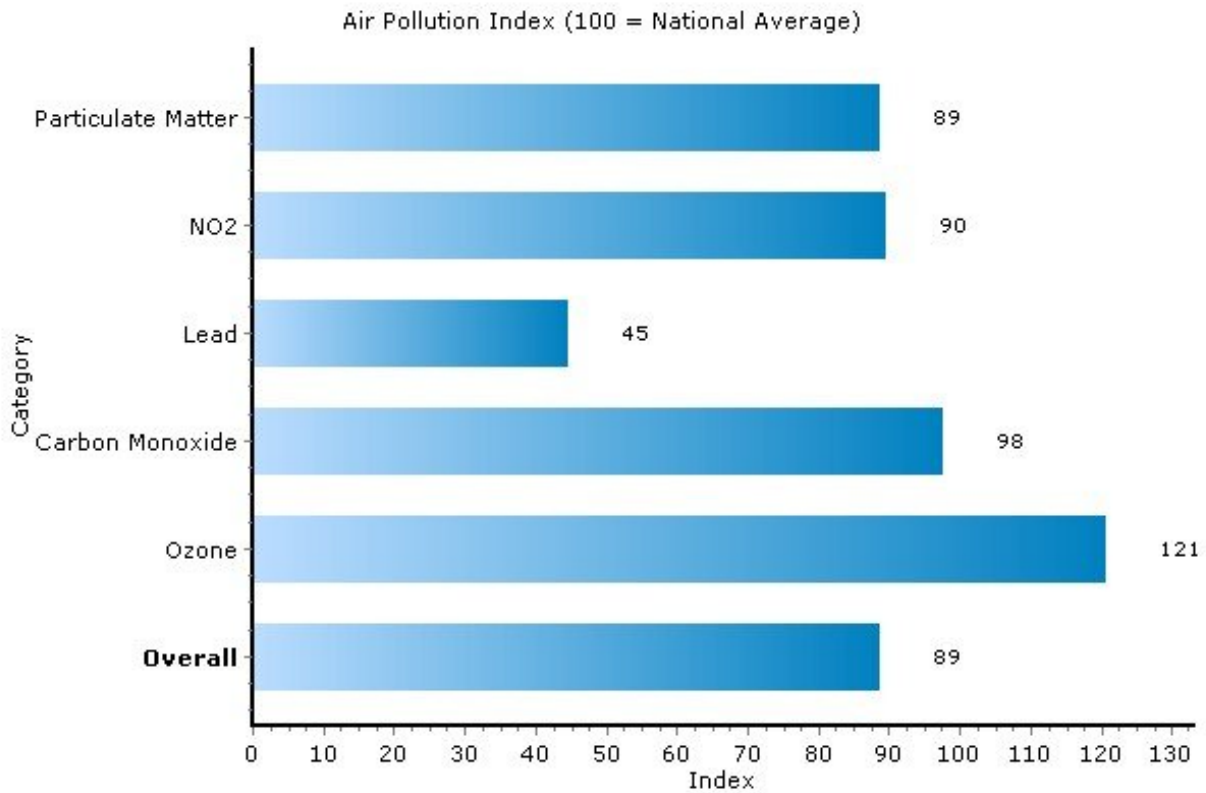

Pei Lin Huang
Keller Williams Syracuse

PeiLin@YourCNYHome.com

Climate: Pollution Index

13208, Syracuse, New York

Copyright © 2009 Onboard Informatics
Information presumed reliable when
collected but not guaranteed and
should be independently verified.