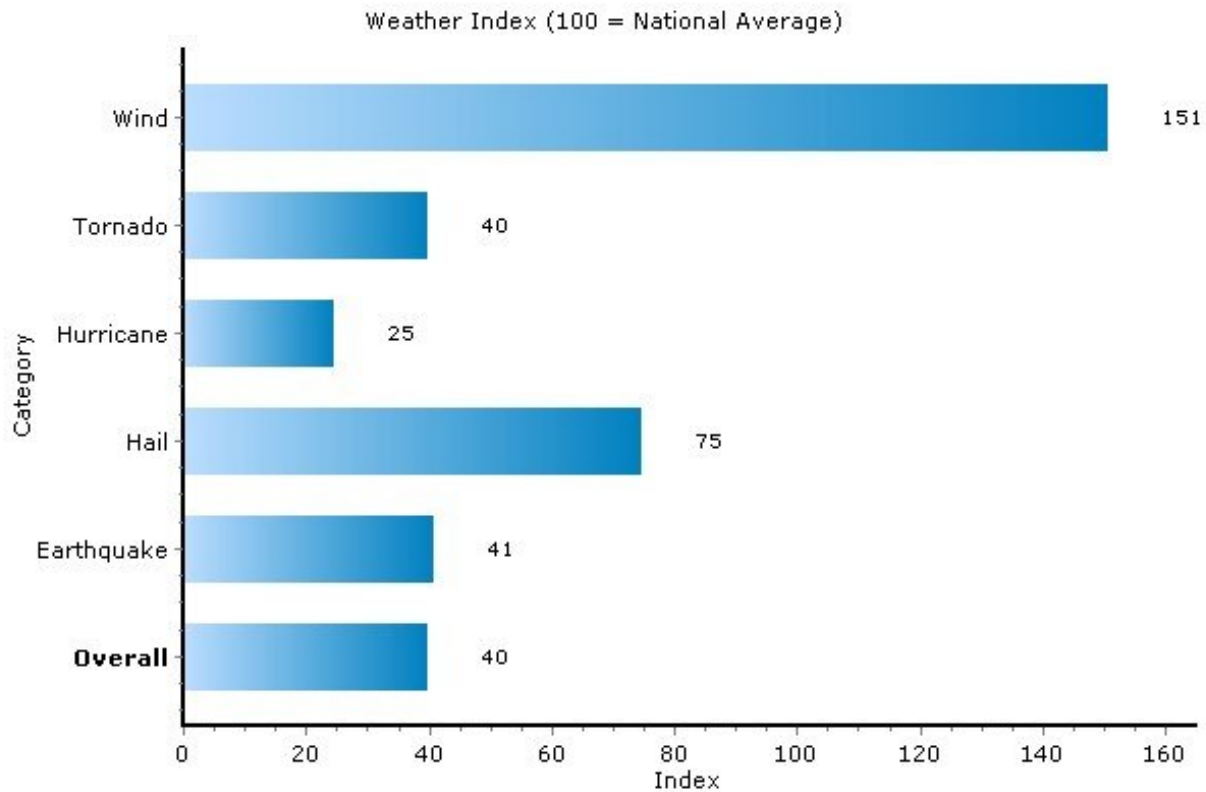

Copyright © 2009 Onboard Informatics
Information presumed reliable when
collected but not guaranteed and
should be independently verified.

Pei Lin Huang
Keller Williams Syracuse

PeiLin@YourCNYHome.com