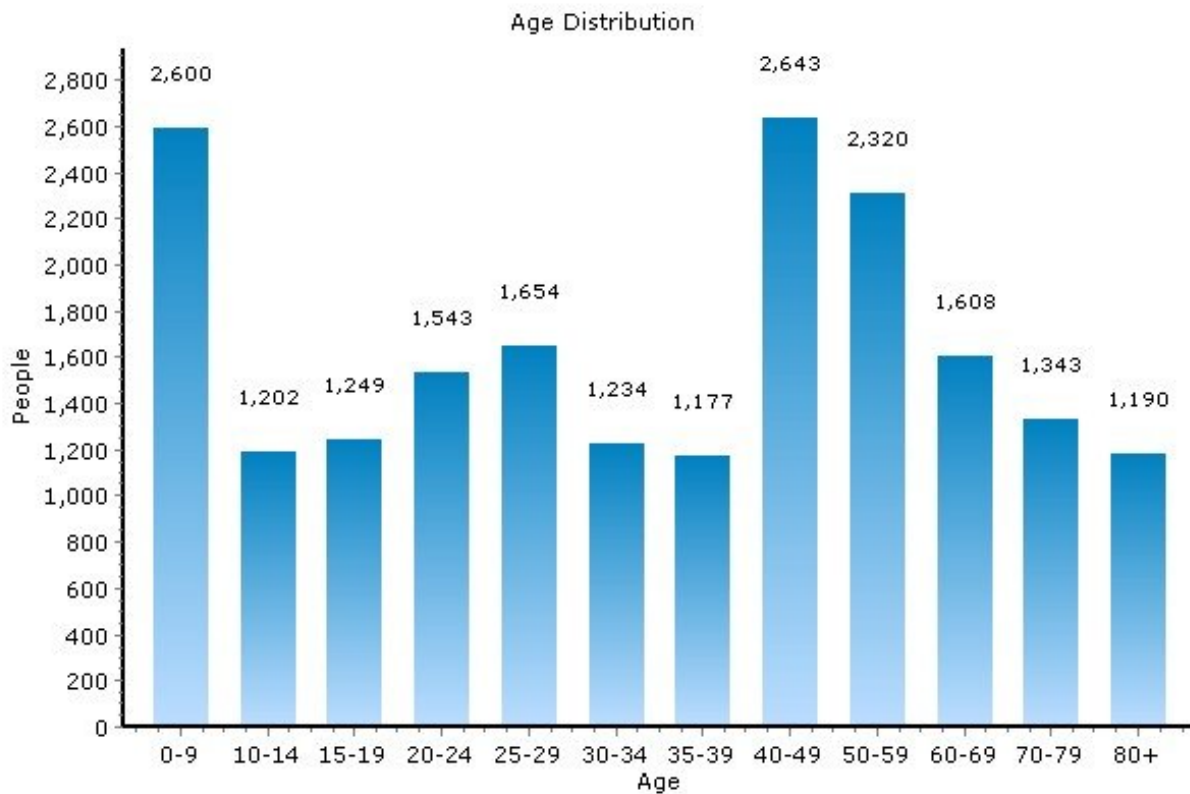

Community Facts

- Close to Military Facility(ies) Low Residential Turnover

Population

13208, Syracuse, New York

Population	13208	New York
Population	19,762	19,413,180
Population Density (people/mile)	4,909	356
Population Growth	-6.0%	2.0%
Male	9,271	9,414,633
Female	10,491	9,998,547
Median Age	35.7	36.93