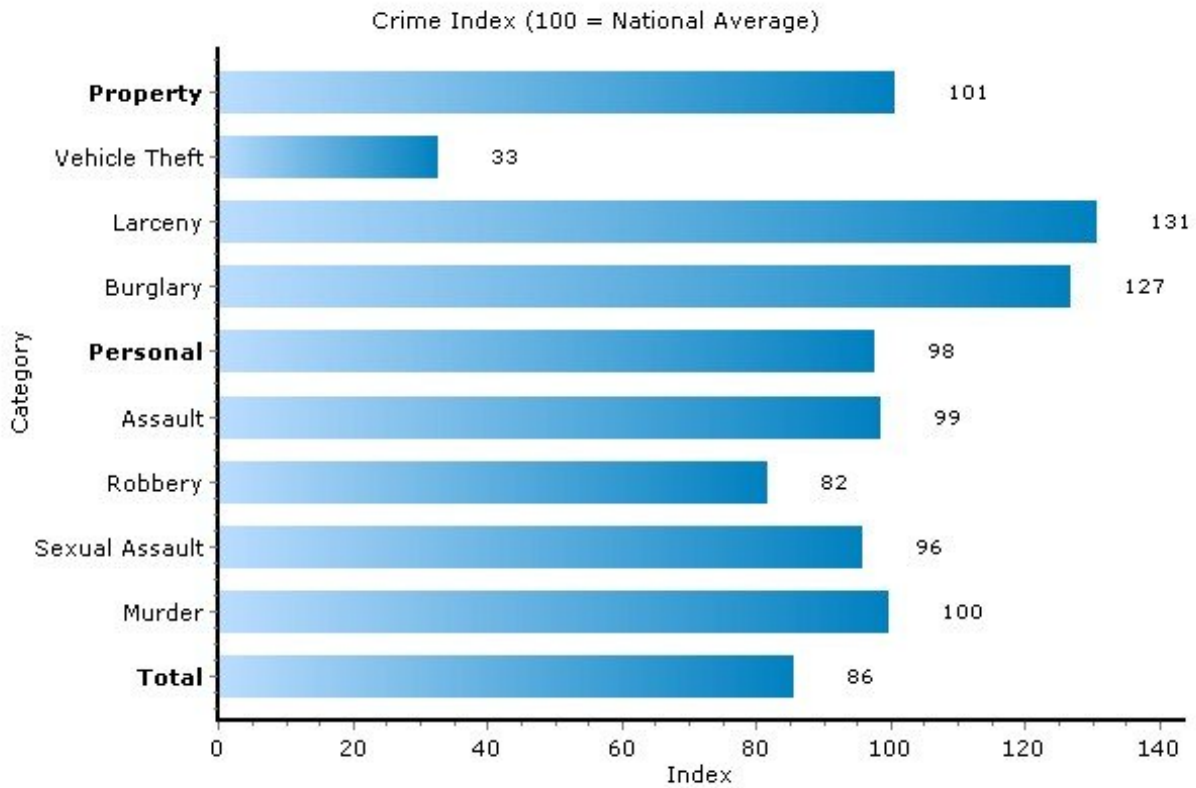

Pei Lin Huang
Keller Williams Syracuse

PeiLin@YourCNYHome.com

Crime

13208, Syracuse, New York

Copyright © 2009 Onboard Informatics
Information presumed reliable when
collected but not guaranteed and
should be independently verified.