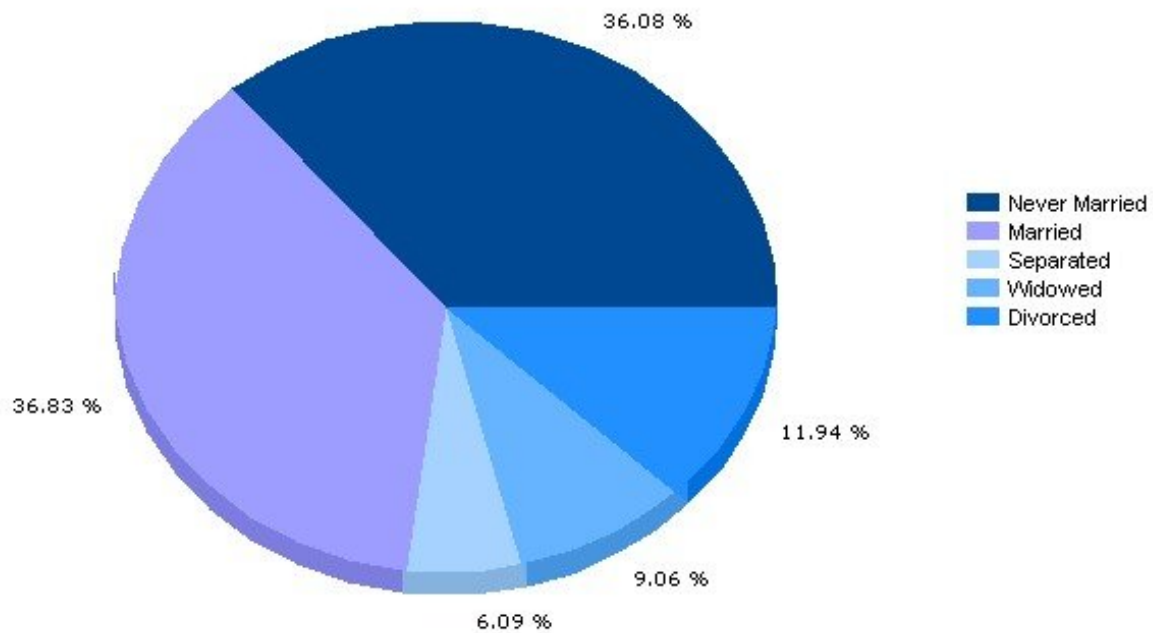

Household

13208, Syracuse, New York

Household	13208	New York
Number of Households	8,546	7,098,461
Average Household Size	2	3
Household with Children	28.7%	32.8%
Household with no Children	71.3%	67.2%
Household: Family	51.5%	64.1%
Household: Non-Family	48.5%	35.9%

Marital Status