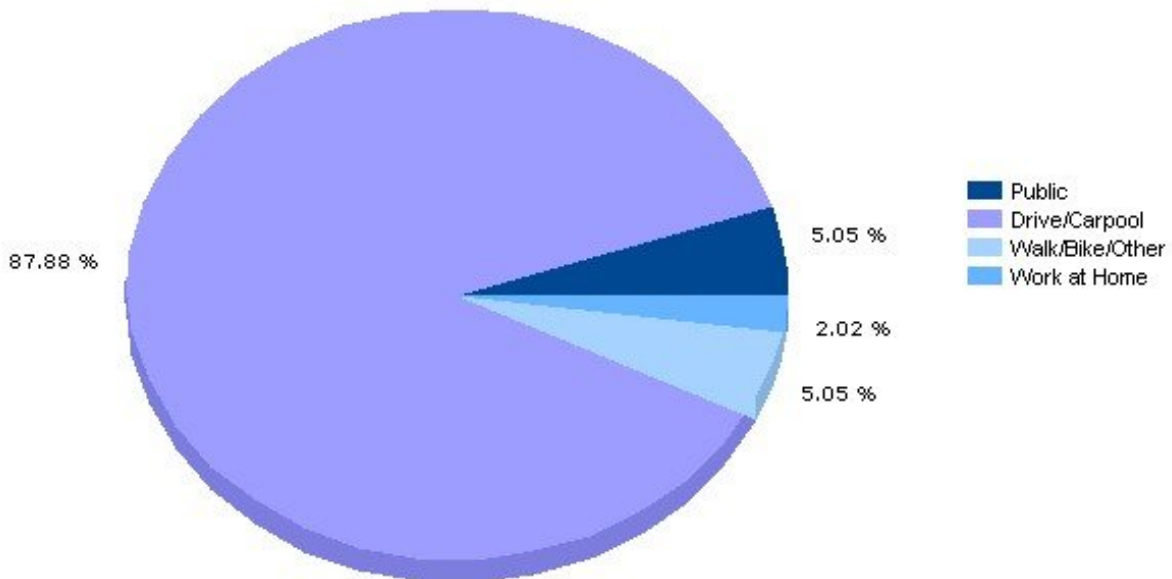

Transportation

13208, Syracuse, New York

Transportation	13208	New York
Median Travel Time to Work (mins)	14.9	25.1

Travel to Work