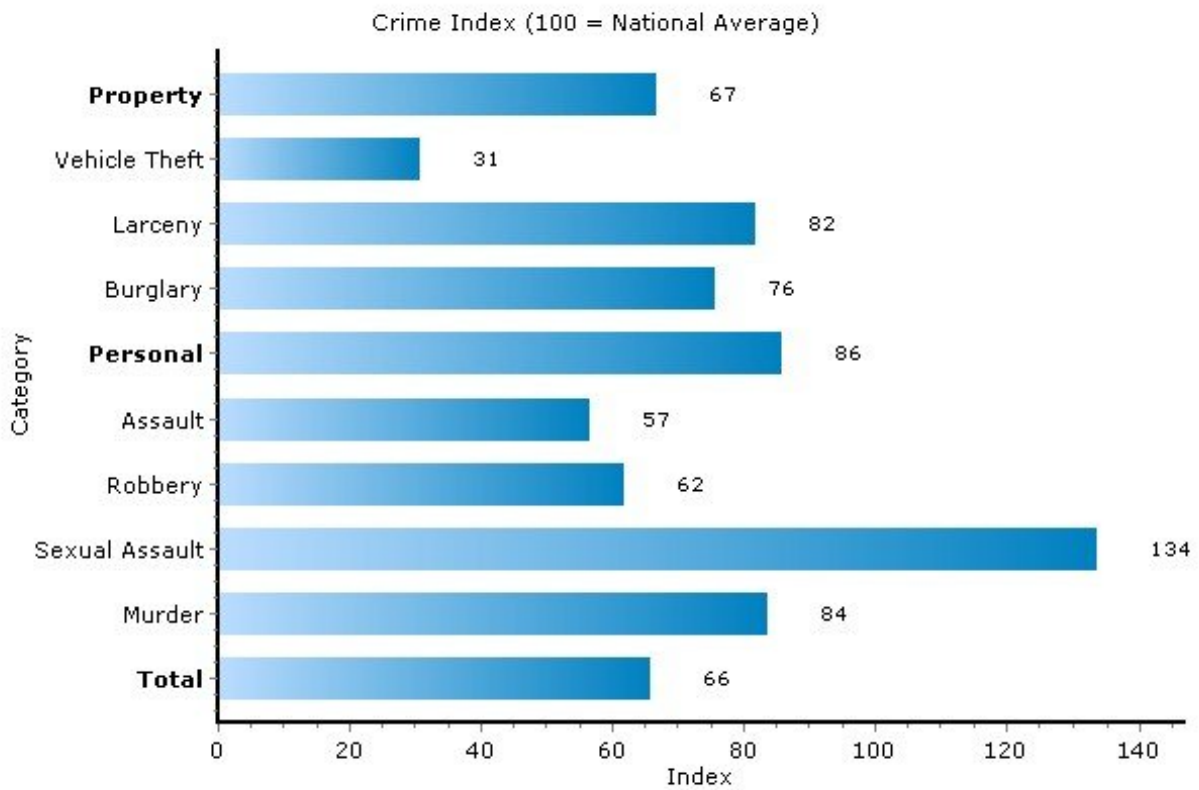

Copyright © 2009 Onboard Informatics
Information presumed reliable when
collected but not guaranteed and
should be independently verified.

Pei Lin Huang
Keller Williams Syracuse

PeiLin@YourCNYHome.com