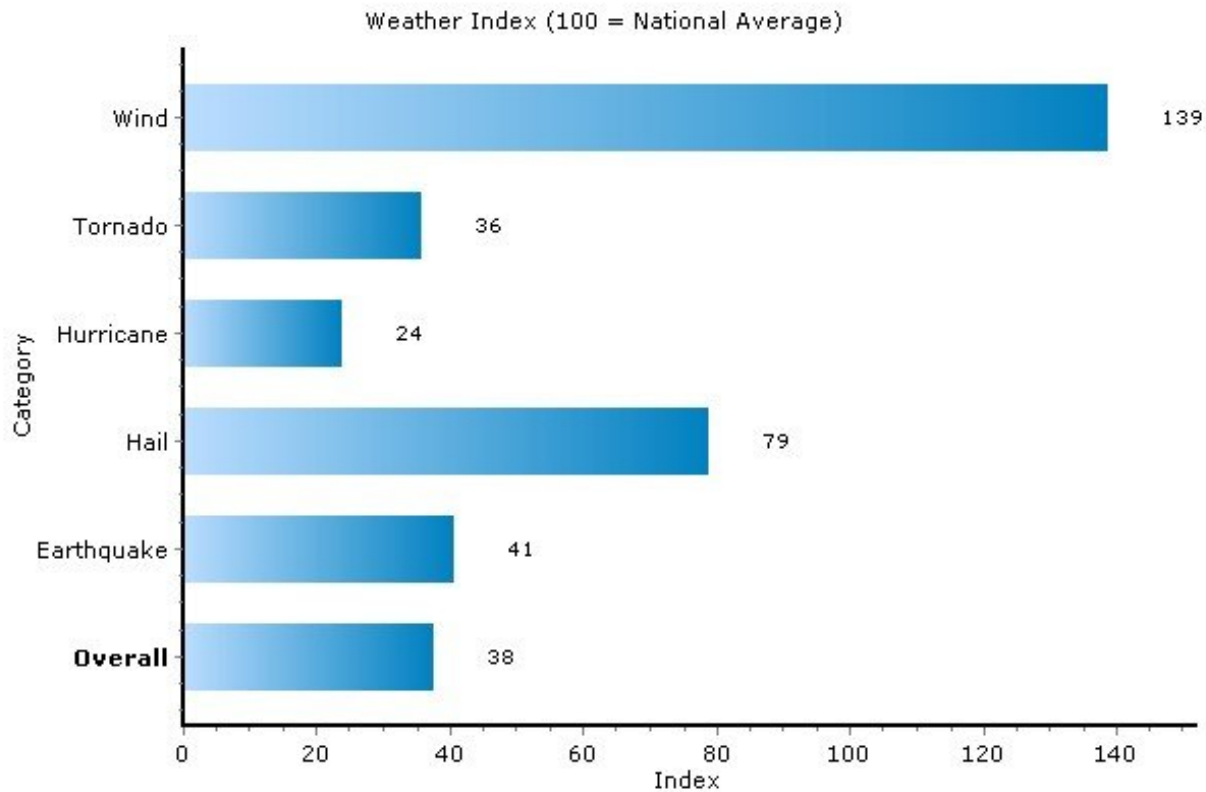

Copyright © 2009 Onboard Informatics
Information presumed reliable when
collected but not guaranteed and
should be independently verified.

Pei Lin Huang
Keller Williams Syracuse

PeiLin@YourCNYHome.com