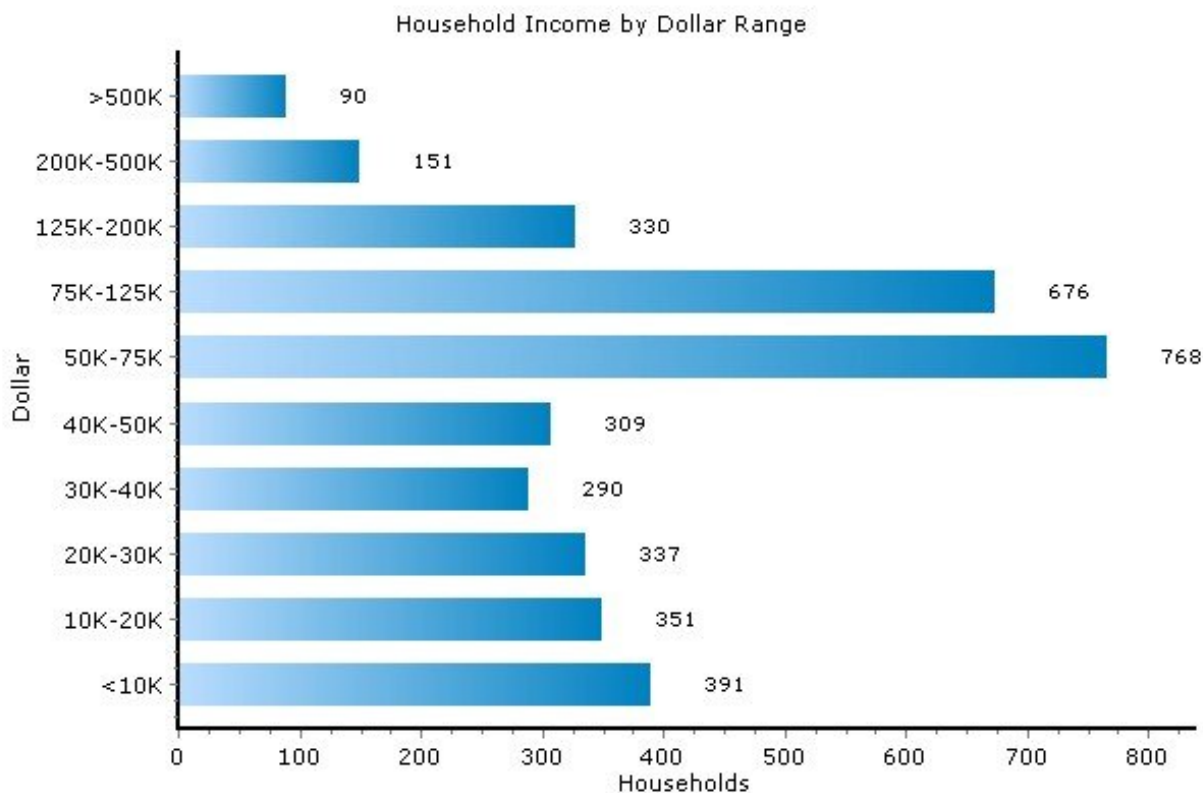

## Income

13224, Syracuse, New York

Income	13224	New York
Median Household Income	\$53,794	\$53,471
Average Household Income	\$73,896	\$77,295
Median Disposable Income	\$45,180	\$44,967

Copyright © 2009 Onboard Informatics  
Information presumed reliable when  
collected but not guaranteed and  
should be independently verified.