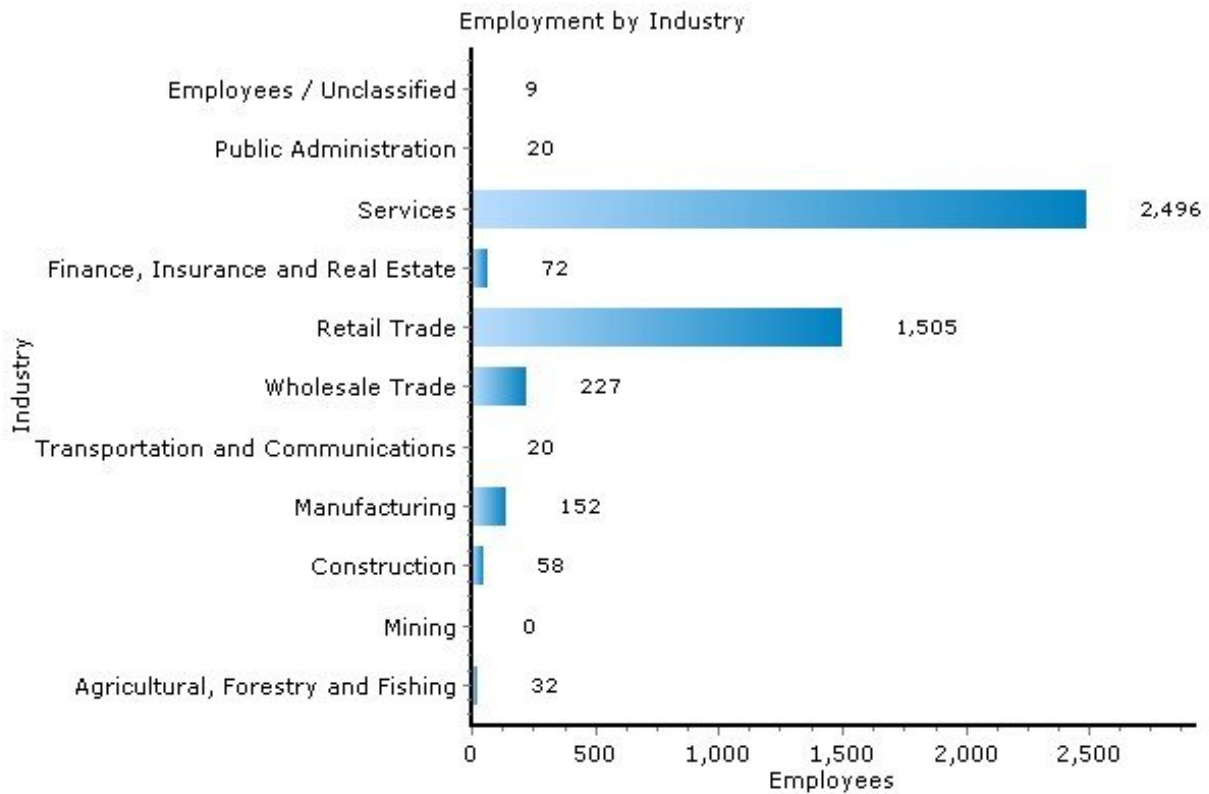

Copyright © 2009 Onboard Informatics
Information presumed reliable when
collected but not guaranteed and
should be independently verified.

Pei Lin Huang PeiLin@YourCNYHome.com
Keller Williams Syracuse