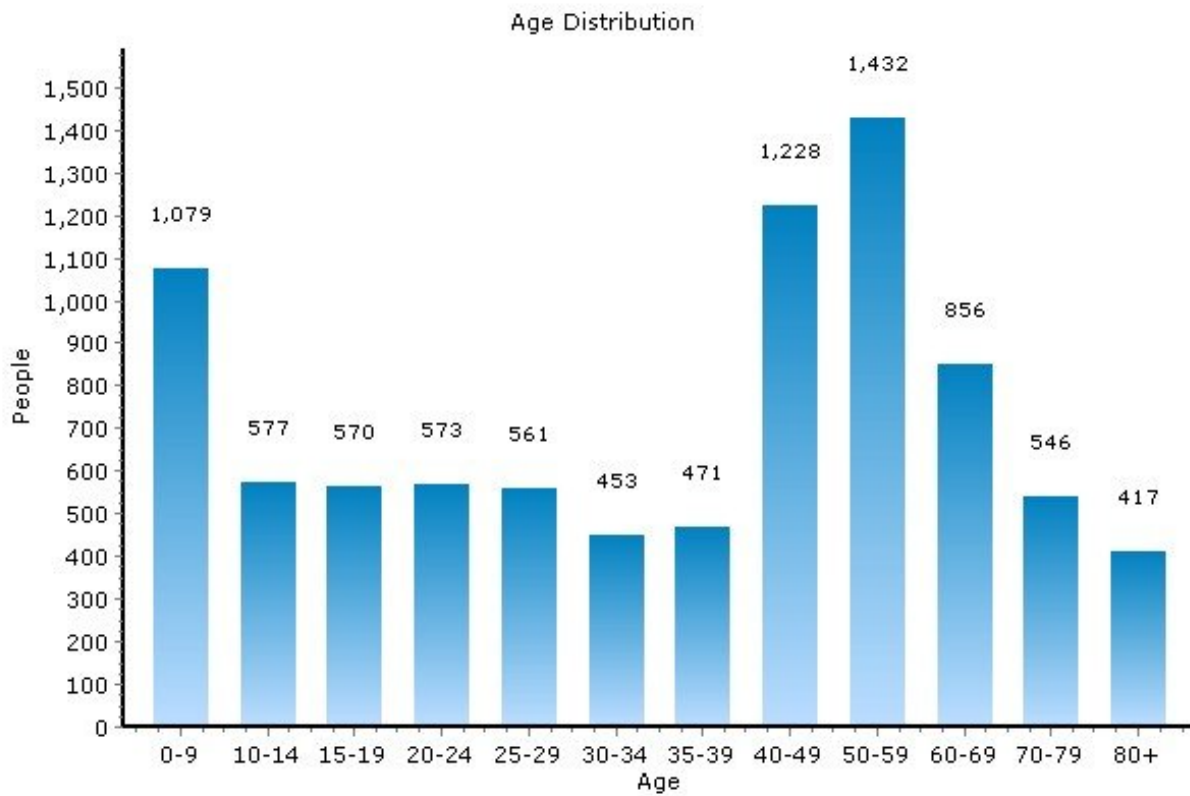

### Community Facts

- Nearby Military Facility(ies) Low Residential Turnover

## Population

13224, Syracuse, New York

Population	13224	New York
Population	8,763	19,413,180
Population Density (people/mile)	3,696	356
Population Growth	-5.0%	2.0%
Male	4,065	9,414,633
Female	4,698	9,998,547
Median Age	39.92	36.93