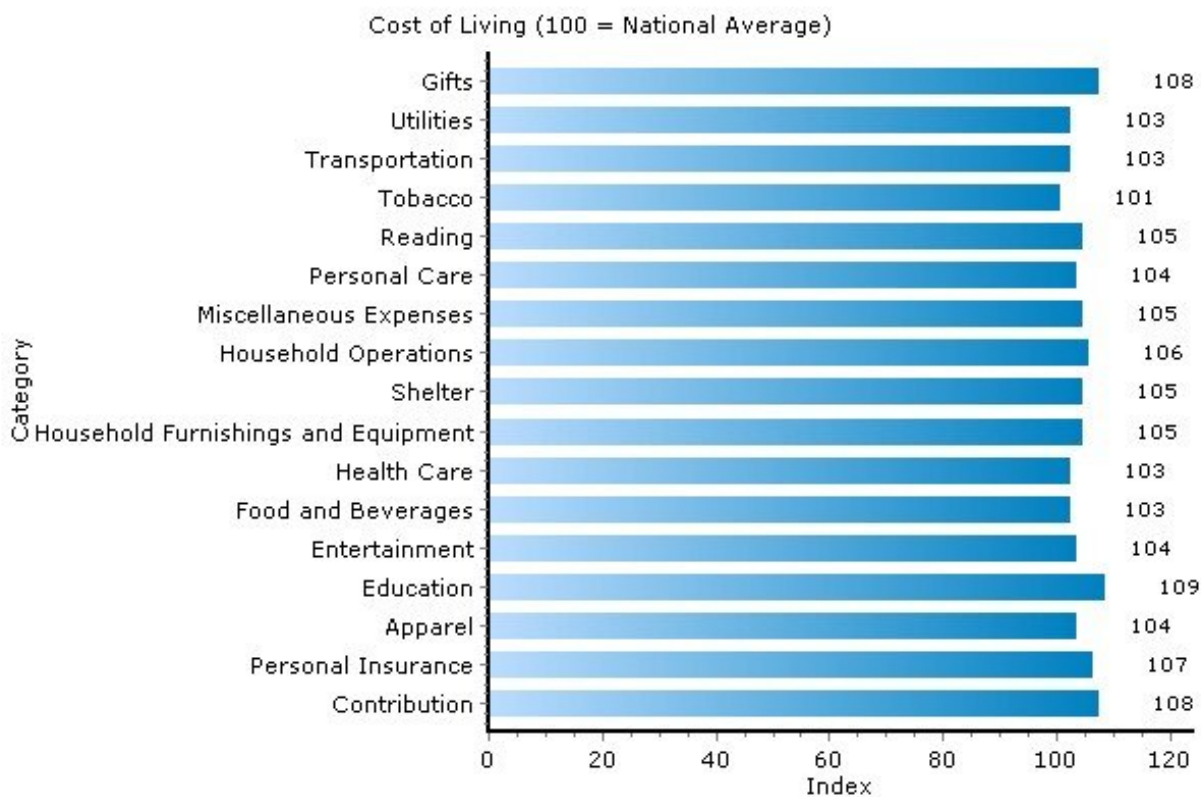

Copyright © 2009 Onboard Informatics  
Information presumed reliable when  
collected but not guaranteed and  
should be independently verified.

**Pei Lin Huang**    [PeiLin@YourCNYHome.com](mailto:PeiLin@YourCNYHome.com)  
Keller Williams Syracuse

## Cost of Living

13224, Syracuse, New York

Cost of Living	13224	New York
Average Total Household Expenditure	\$56,047	\$58,057
Total Household Expenditure Index (100 = National Average)	104	108

Copyright © 2009 Onboard Informatics  
Information presumed reliable when  
collected but not guaranteed and  
should be independently verified.