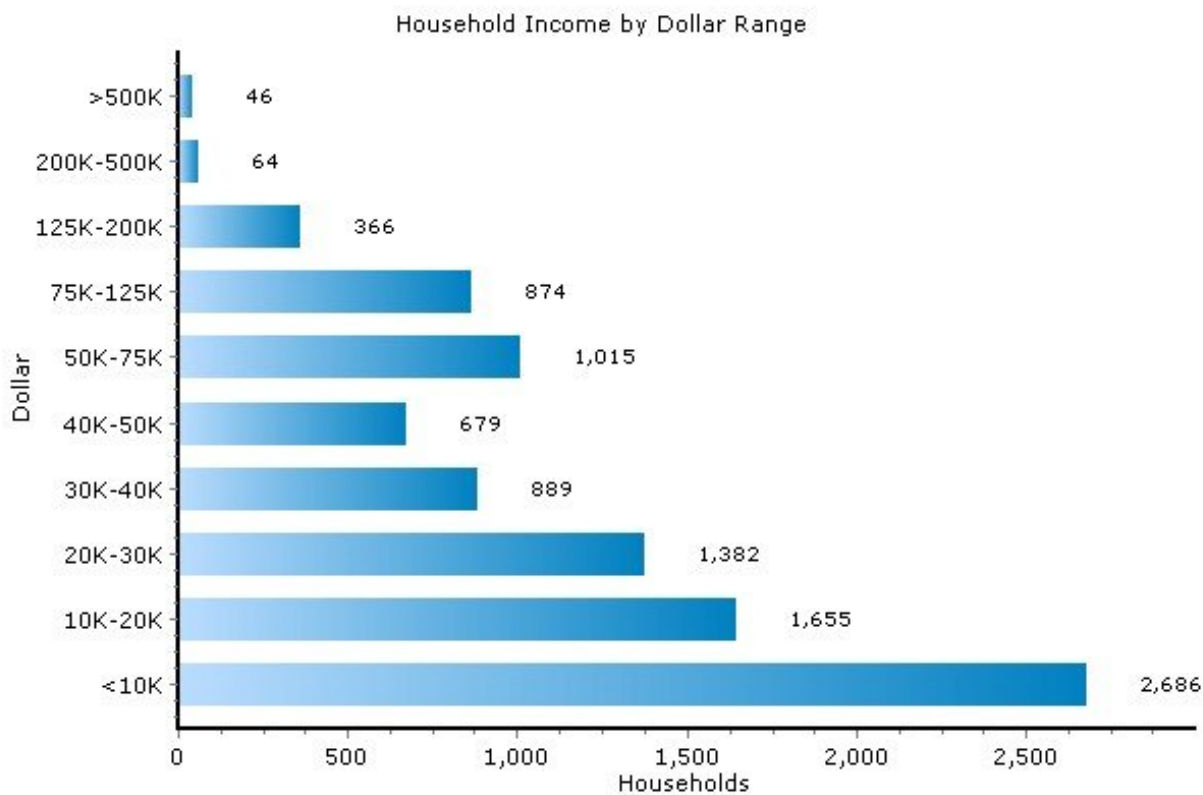

Pei Lin Huang
Keller Williams Syracuse

PeiLin@YourCNYHome.com

Household

13210, Syracuse, New York

Household	13210	New York
Number of Households	9,658	7,098,461
Average Household Size	2	3
Household with Children	18.8%	32.8%
Household with no Children	81.2%	67.2%
Household: Family	31.7%	64.1%
Household: Non-Family	68.3%	35.9%

Marital Status

Income

13210, Syracuse, New York

Income	13210	New York
Median Household Income	\$23,149	\$53,471
Average Household Income	\$34,058	\$77,295
Median Disposable Income	\$21,451	\$44,967

Copyright © 2009 Onboard Informatics
Information presumed reliable when
collected but not guaranteed and
should be independently verified.