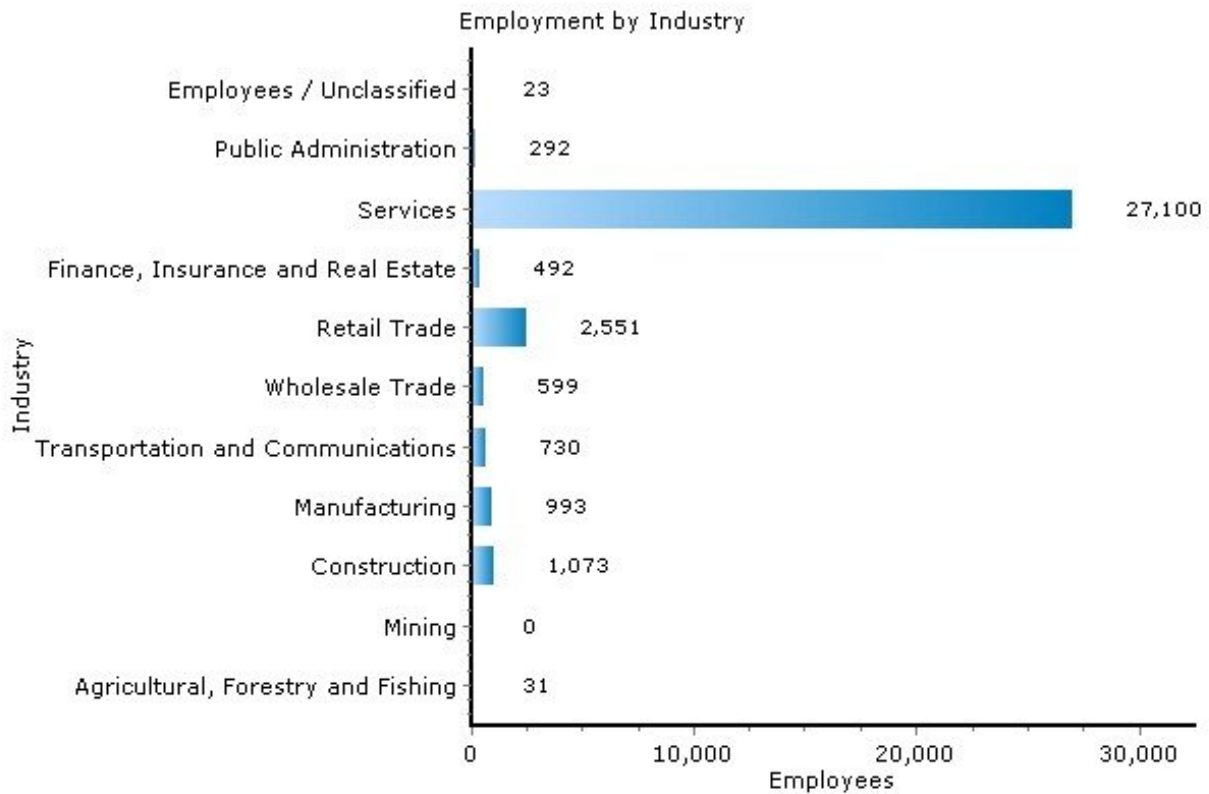

Copyright © 2009 Onboard Informatics
Information presumed reliable when
collected but not guaranteed and
should be independently verified.

Pei Lin Huang PeiLin@YourCNYHome.com
Keller Williams Syracuse