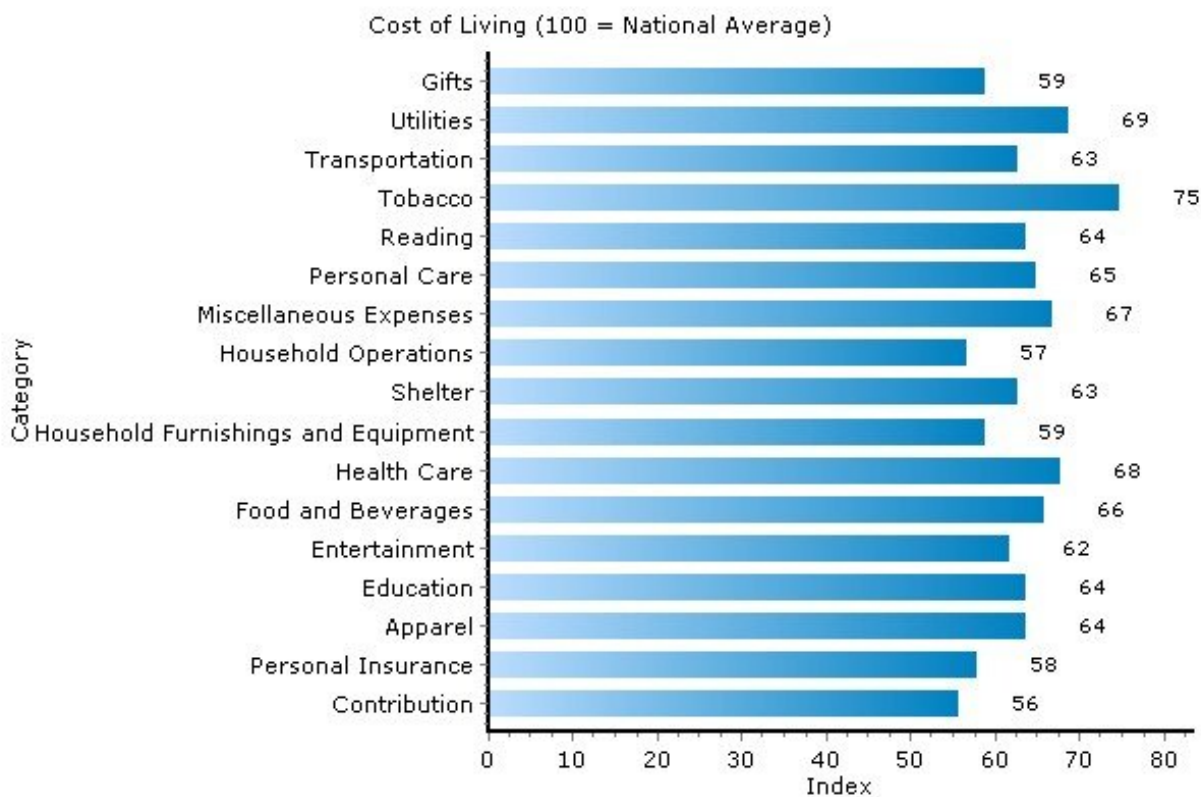

Pei Lin Huang PeiLin@YourCNYHome.com
Keller Williams Syracuse

Home Ownership

13210, Syracuse, New York

Home Ownership	13210	New York
Median Home Price	\$120,000	N/A
In Current Residence 5+ Years	23.0%	39.0%
Annual Residential Turnover	24.0%	15.0%
Median Years in Residence	2	4

Copyright © 2009 Onboard Informatics
Information presumed reliable when
collected but not guaranteed and
should be independently verified.

Pei Lin Huang PeiLin@YourCNYHome.com
Keller Williams Syracuse

Cost of Living

13210, Syracuse, New York

Cost of Living	13210	New York
Average Total Household Expenditure	\$34,206	\$58,057
Total Household Expenditure Index (100 = National Average)	64	108

Copyright © 2009 Onboard Informatics
 Information presumed reliable when
 collected but not guaranteed and
 should be independently verified.