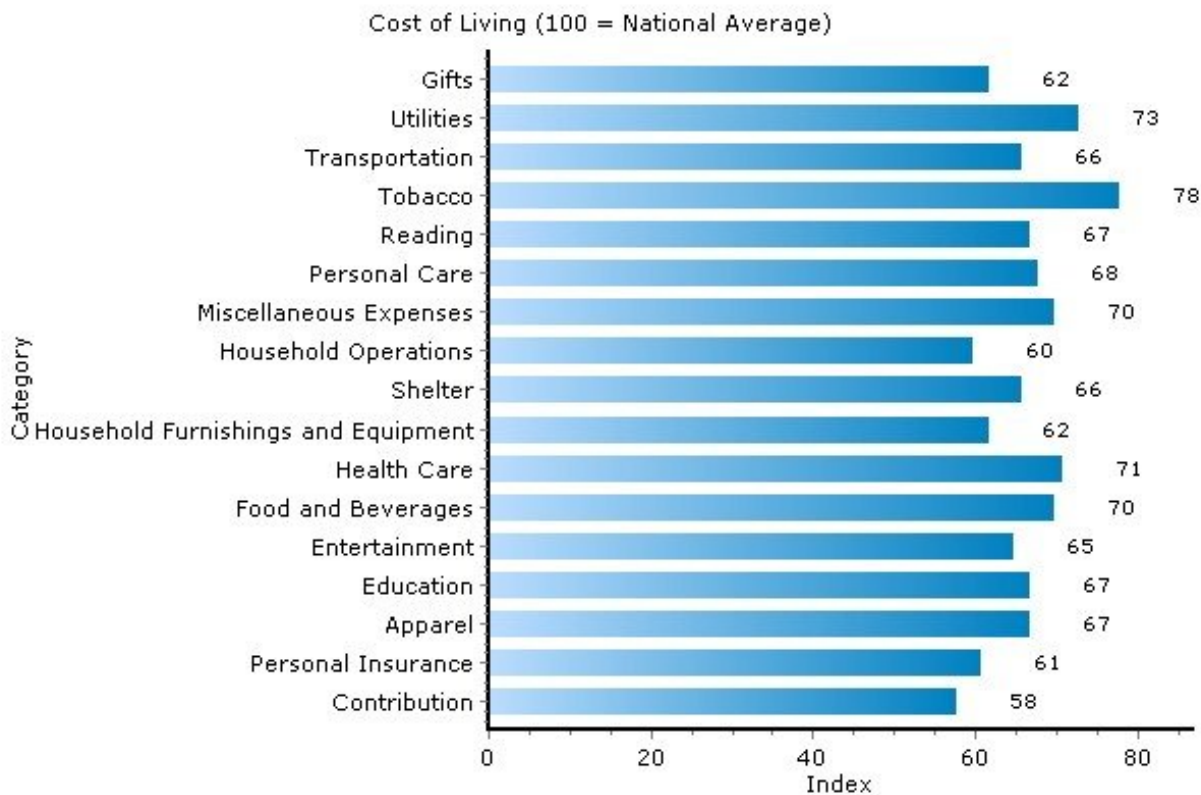

Pei Lin Huang
Keller Williams Syracuse

PLHuang@YourCNYHome.com

Home Ownership

13210, Syracuse, New York

Home Ownership	13210	New York
Median Home Price	\$141,050	\$254,900
In Current Residence 5+ Years	22.3%	38.5%
Annual Residential Turnover	24.9%	14.8%
Median Years in Residence	2.3	3.5

Copyright © 2009 Onboard Informatics
Information presumed reliable when
collected but not guaranteed and
should be independently verified.

Pei Lin Huang PLHuang@YourCNYHome.com
Keller Williams Syracuse

Cost of Living

13210, Syracuse, New York

Cost of Living	13210	New York
Average Total Household Expenditure	\$37,324	\$61,099
Total Household Expenditure Index (100 = National Average)	67	109

Copyright © 2009 Onboard Informatics
 Information presumed reliable when
 collected but not guaranteed and
 should be independently verified.