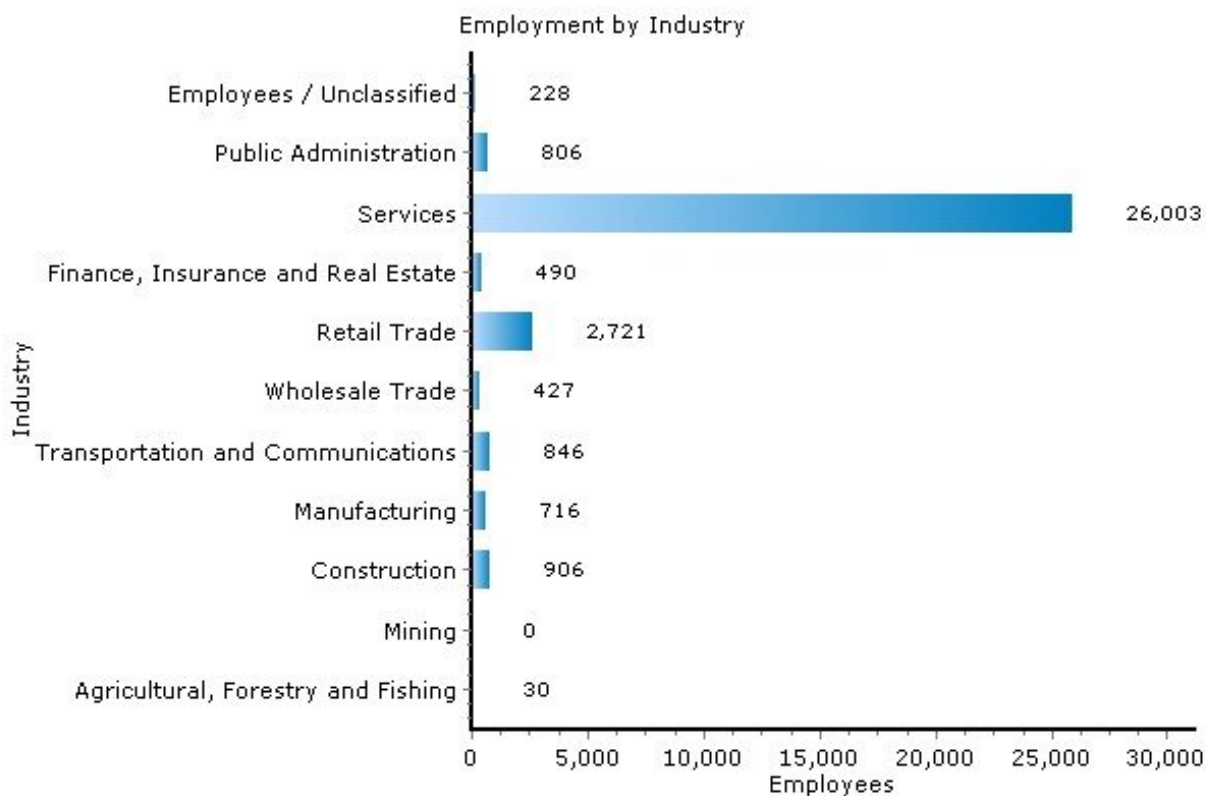

Pei Lin Huang
Keller Williams Syracuse

PLHuang@YourCNYHome.com

Employment

13210, Syracuse, New York

Copyright © 2009 Onboard Informatics
Information presumed reliable when
collected but not guaranteed and
should be independently verified.