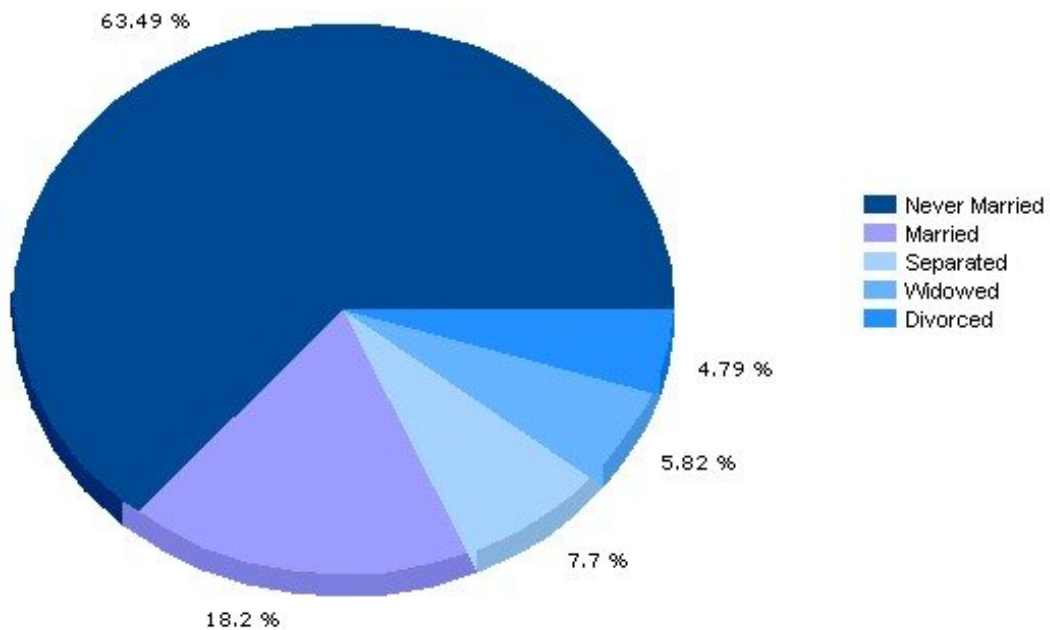

Pei Lin Huang
Keller Williams Syracuse

PLHuang@YourCNYHome.com

Household

13210, Syracuse, New York

Household	13210	New York
Number of Households	9,704	7,206,591
Average Household Size	2.11	2.64
Household with Children	18.5%	32.4%
Household with no Children	81.5%	67.6%
Household: Family	32.2%	64.2%
Household: Non-Family	67.8%	35.8%

Marital Status

Income

13210, Syracuse, New York

Income	13210	New York
Median Household Income	\$20,944	\$54,753
Average Household Income	\$39,511	\$83,056
Median Disposable Income	\$19,681	\$45,939

Copyright © 2009 Onboard Informatics
Information presumed reliable when
collected but not guaranteed and
should be independently verified.