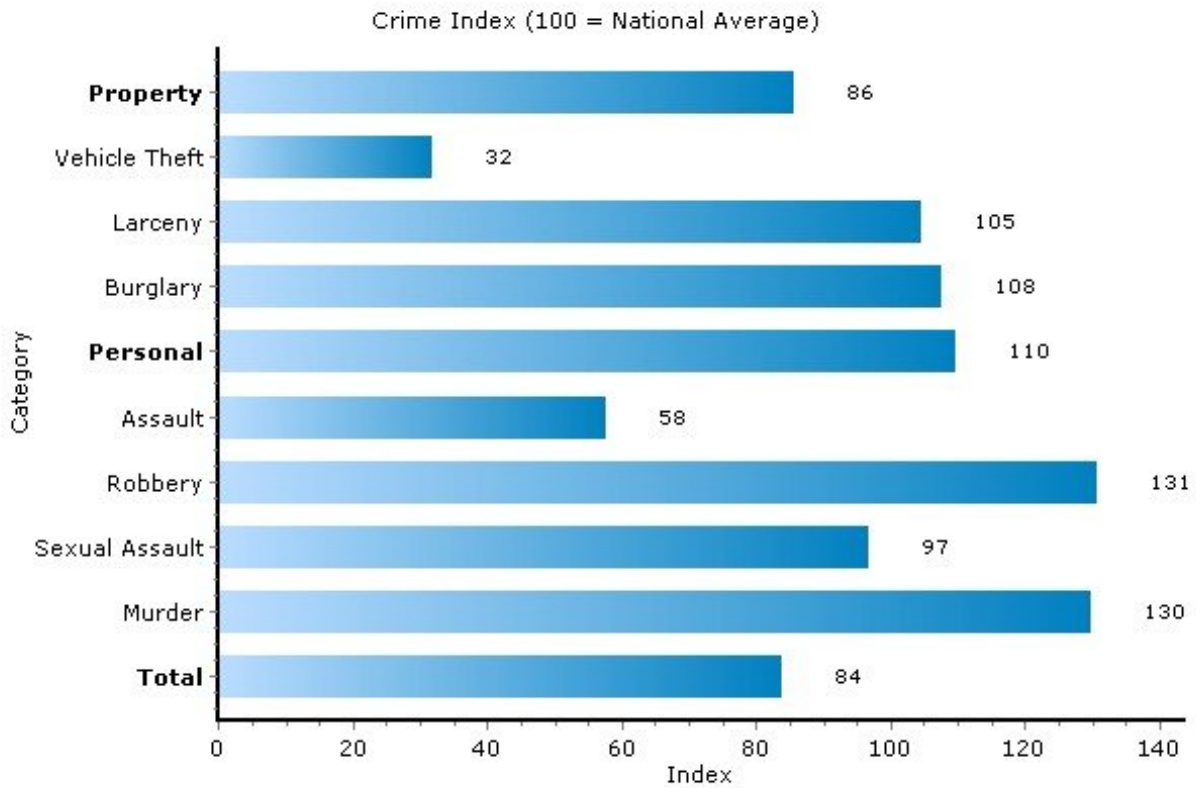

Pei Lin Huang
Keller Williams Syracuse

PLHuang@YourCNYHome.com

Crime

13210, Syracuse, New York

Copyright © 2009 Onboard Informatics
Information presumed reliable when
collected but not guaranteed and
should be independently verified.