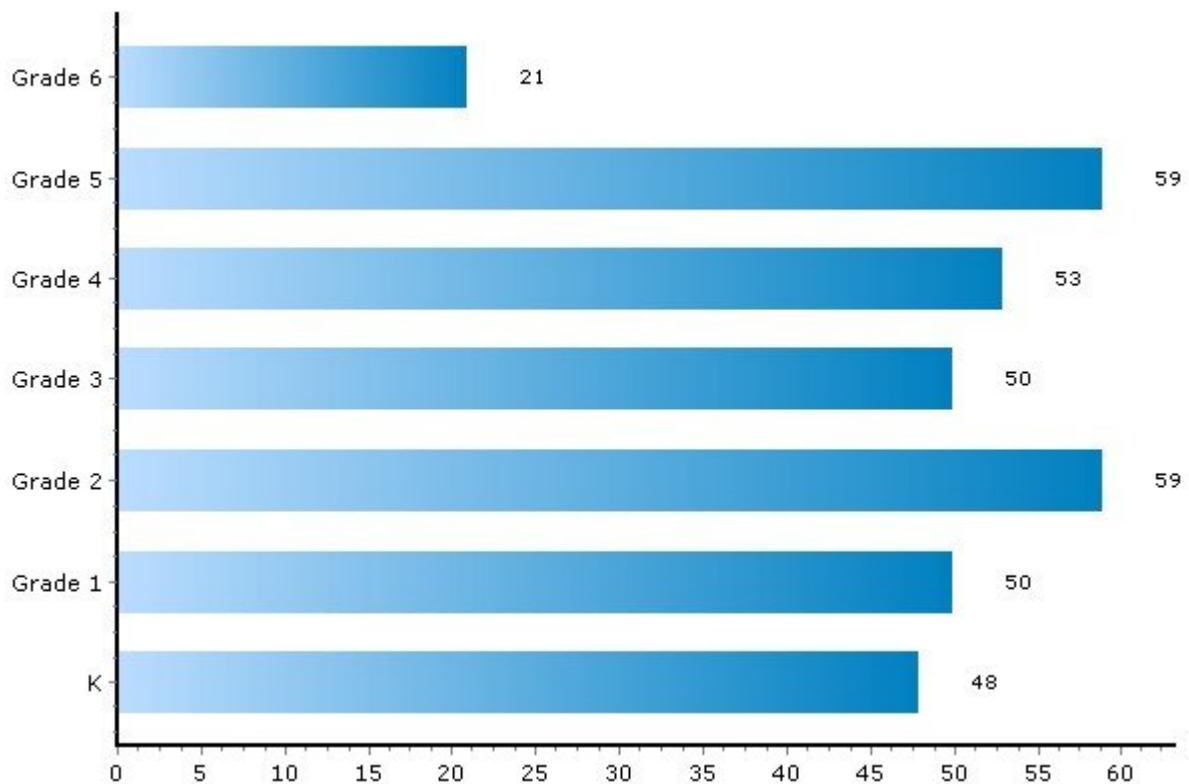

Students Per Grade

Copyright © 2007 Onboard LLC
Information presumed reliable
when collected but not
guaranteed and should be
independently verified.

Pei Lin Huang
Keller Williams Syracuse

PeiLin@YourCNYHome.com