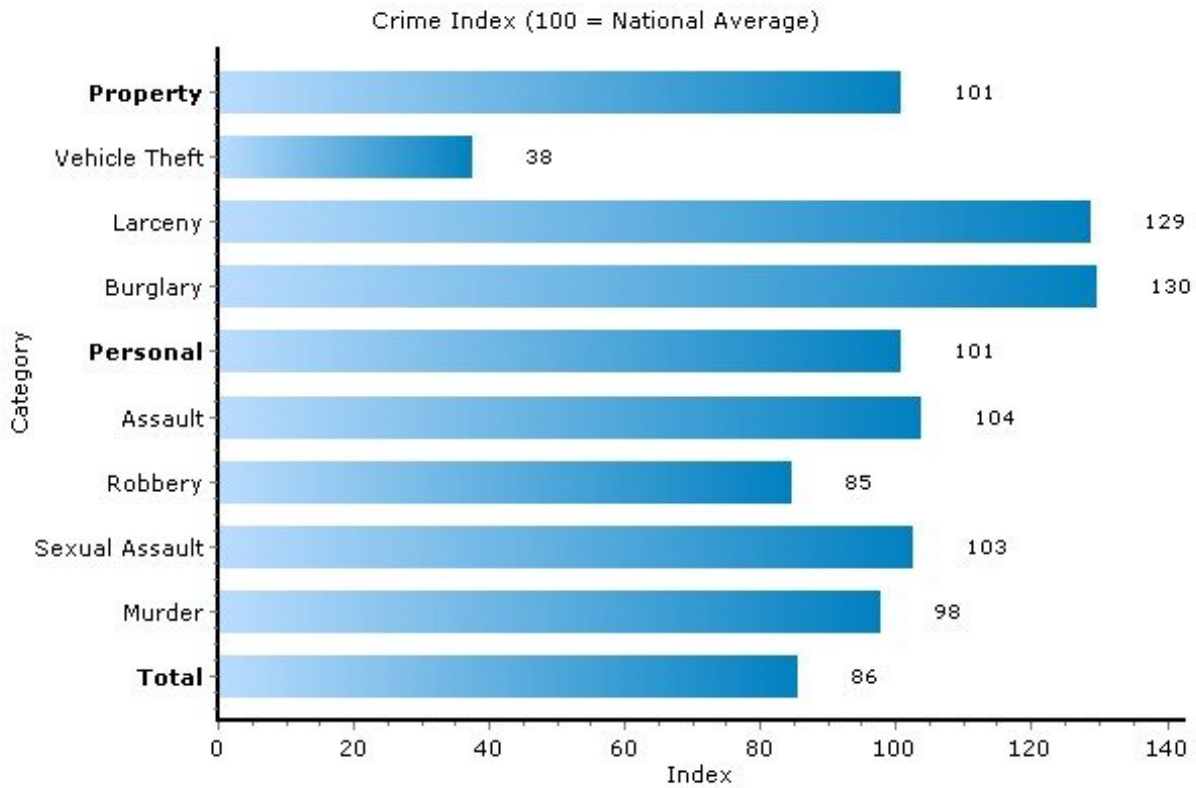

Copyright © 2007 Onboard LLC
Information presumed reliable
when collected but not
guaranteed and should be
independently verified.

Pei Lin Huang   PeiLin@YourCNYHome.com
Keller Williams Syracuse