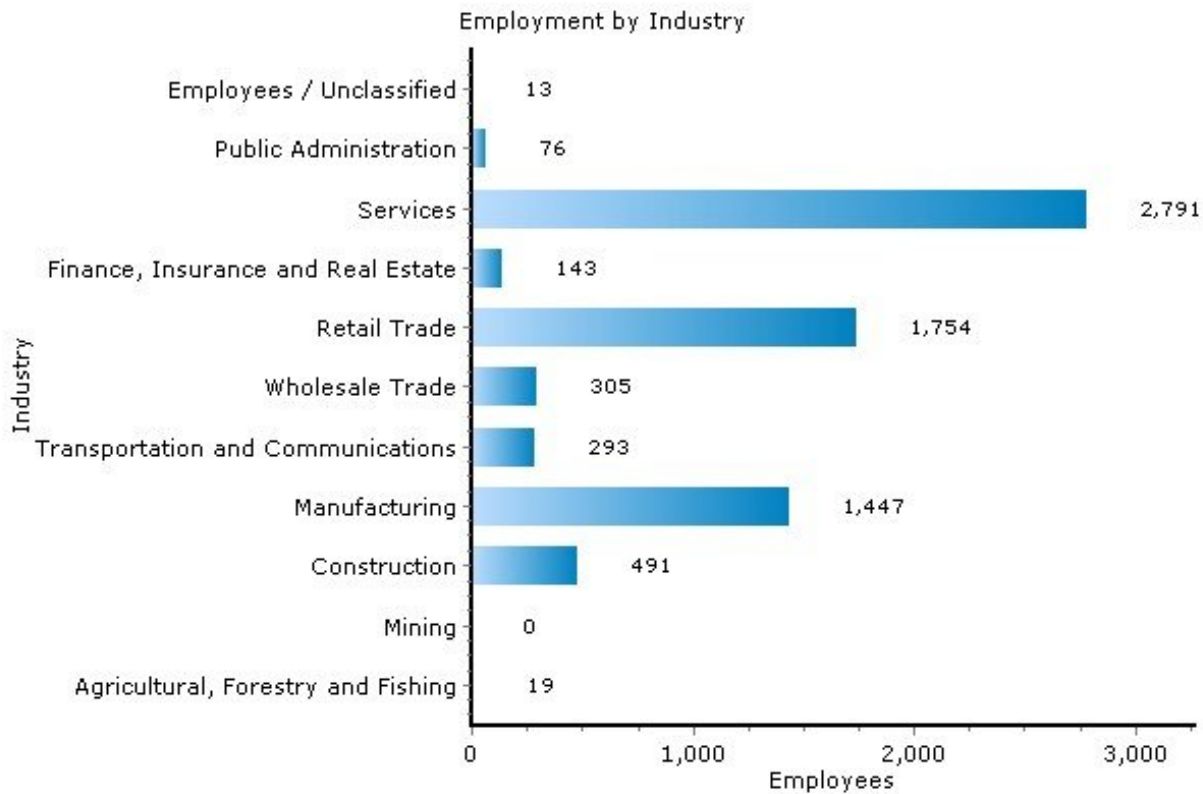

Copyright © 2007 Onboard LLC
Information presumed reliable
when collected but not
guaranteed and should be
independently verified.

Pei Lin Huang PeiLin@YourCNYHome.com
Keller Williams Syracuse