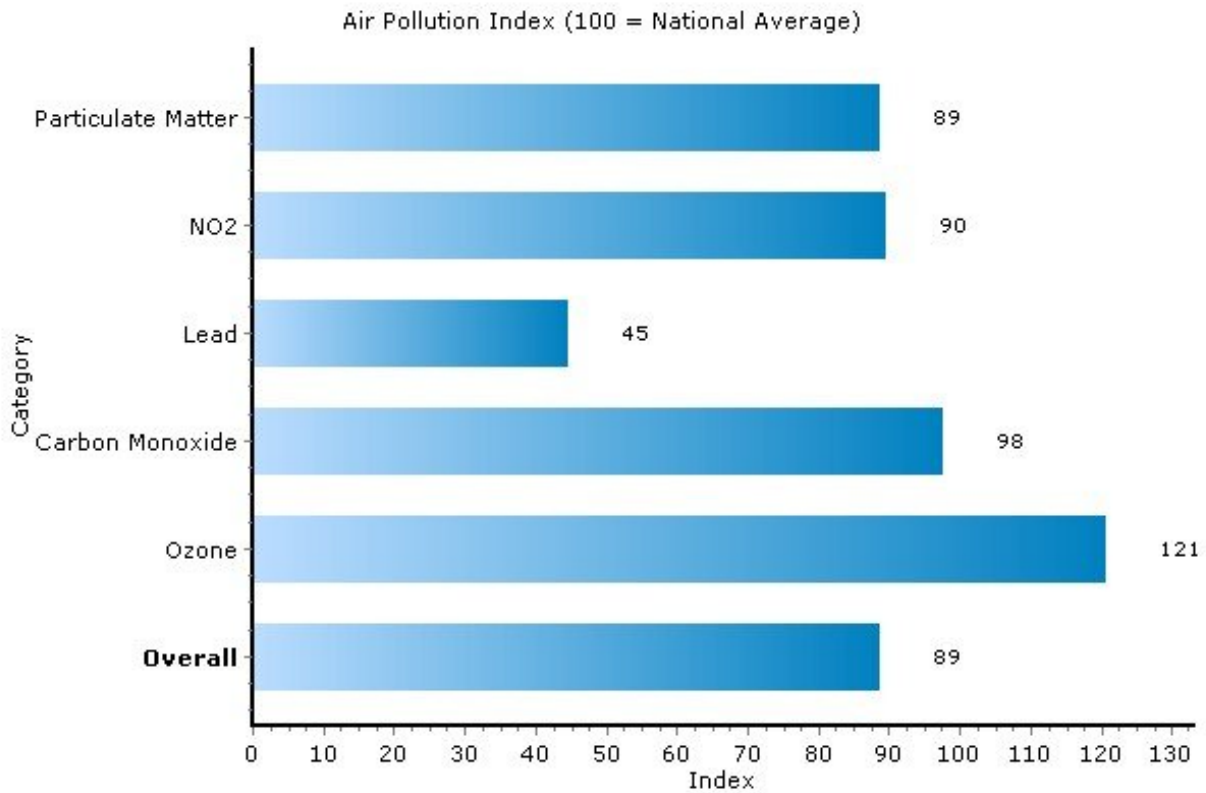

Pei Lin Huang
Keller Williams Syracuse

PeiLin@YourCNYHome.com

Climate: Pollution Index

13208, Syracuse, New York

Copyright © 2007 Onboard LLC
Information presumed reliable
when collected but not
guaranteed and should be
independently verified.