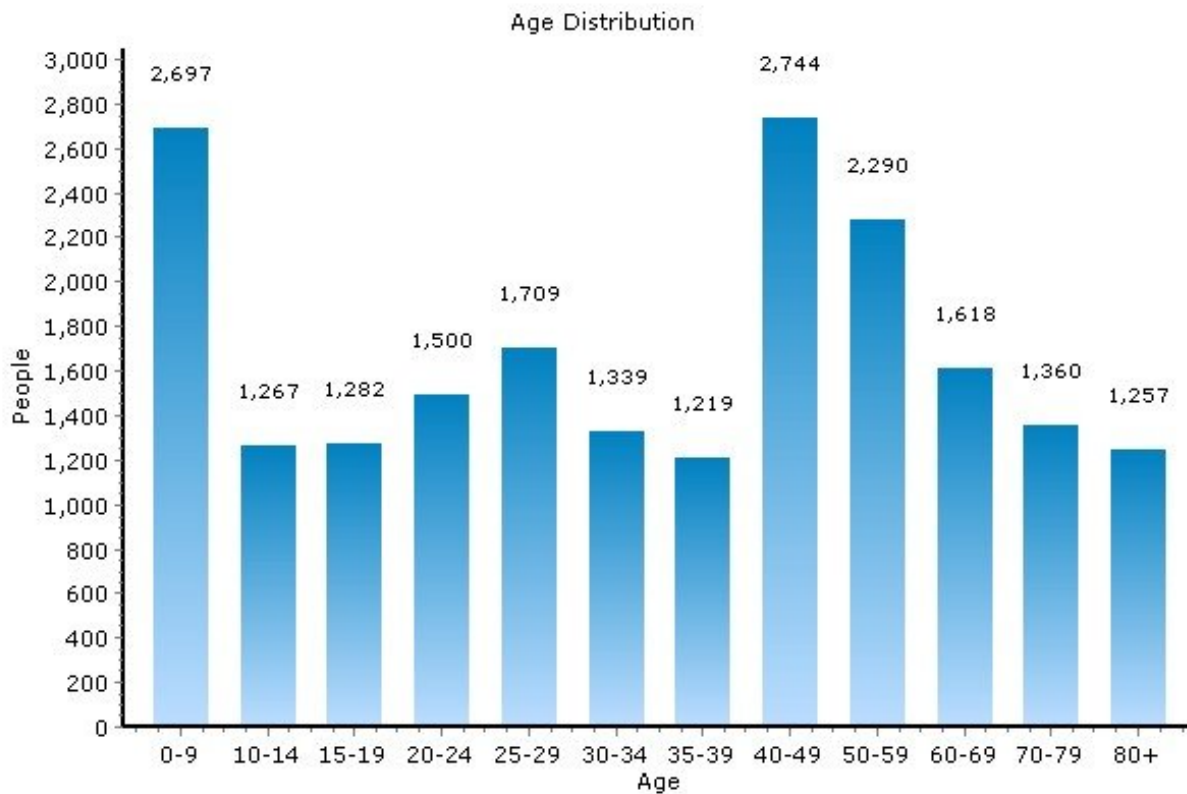

Pei Lin Huang PeiLin@YourCNYHome.com
Keller Williams Syracuse

Population

13208, Syracuse, New York

Population	13208	New York
Population	20,285	19,356,927
Population Density (people/mile)	5,050	396
Population Growth	-4.0%	2.0%
Male	9,595	9,394,057
Female	10,690	9,962,870
Median Age	35.42	36.8