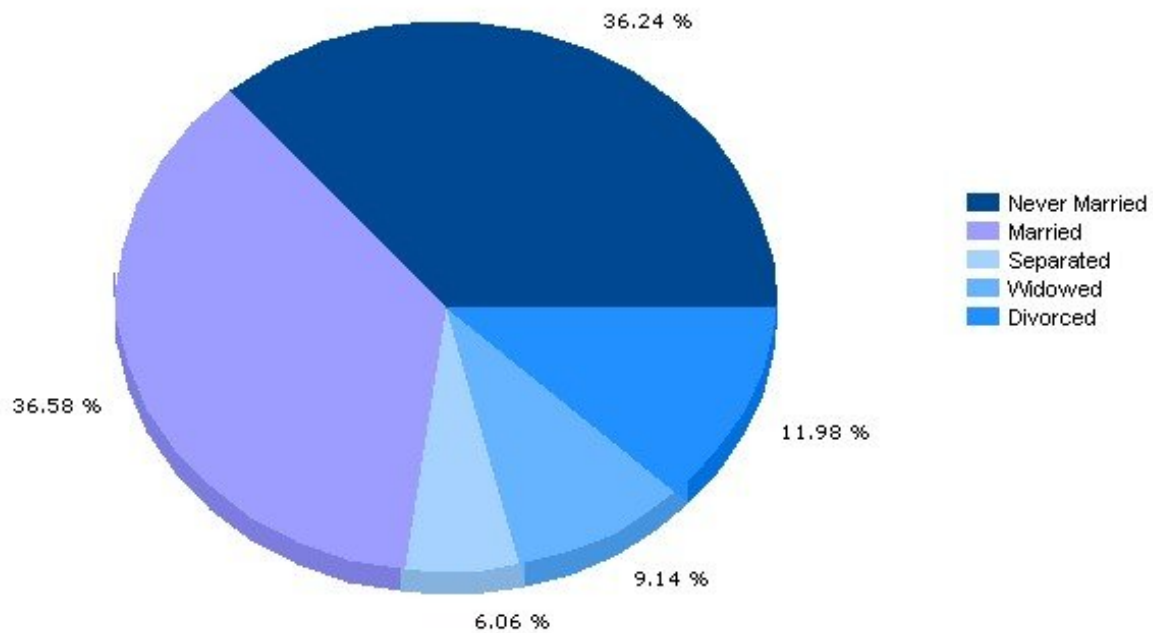

Household

13208, Syracuse, New York

Household	13208	New York
Number of Households	8,828	7,136,363
Average Household Size	2.29	2.63
Household with Children	27.7%	33.4%
Household with no Children	72.3%	66.6%
Household: Family	50.7%	64.6%
Household: Non-Family	49.3%	35.4%

Marital Status