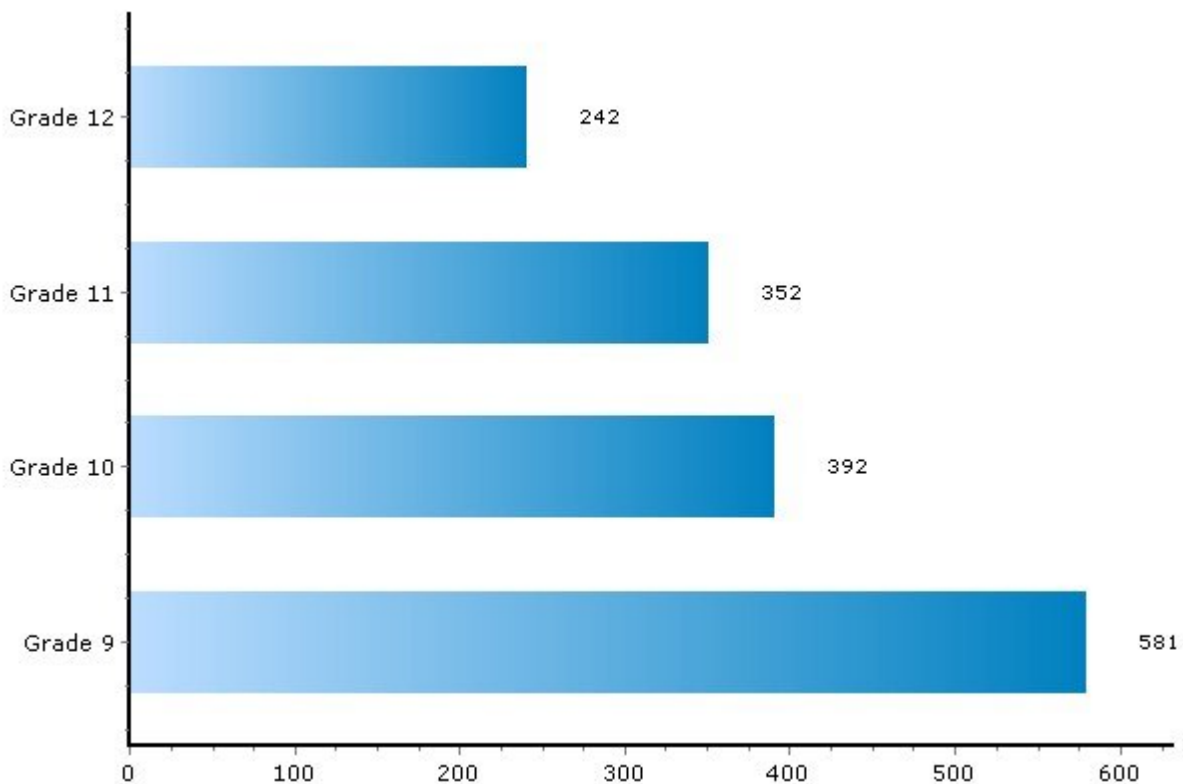

Students Per Grade

Copyright © 2007 Onboard LLC
Information presumed reliable
when collected but not
guaranteed and should be
independently verified.

Pei Lin Huang   PeiLin@YourCNYHome.com
Keller Williams Syracuse