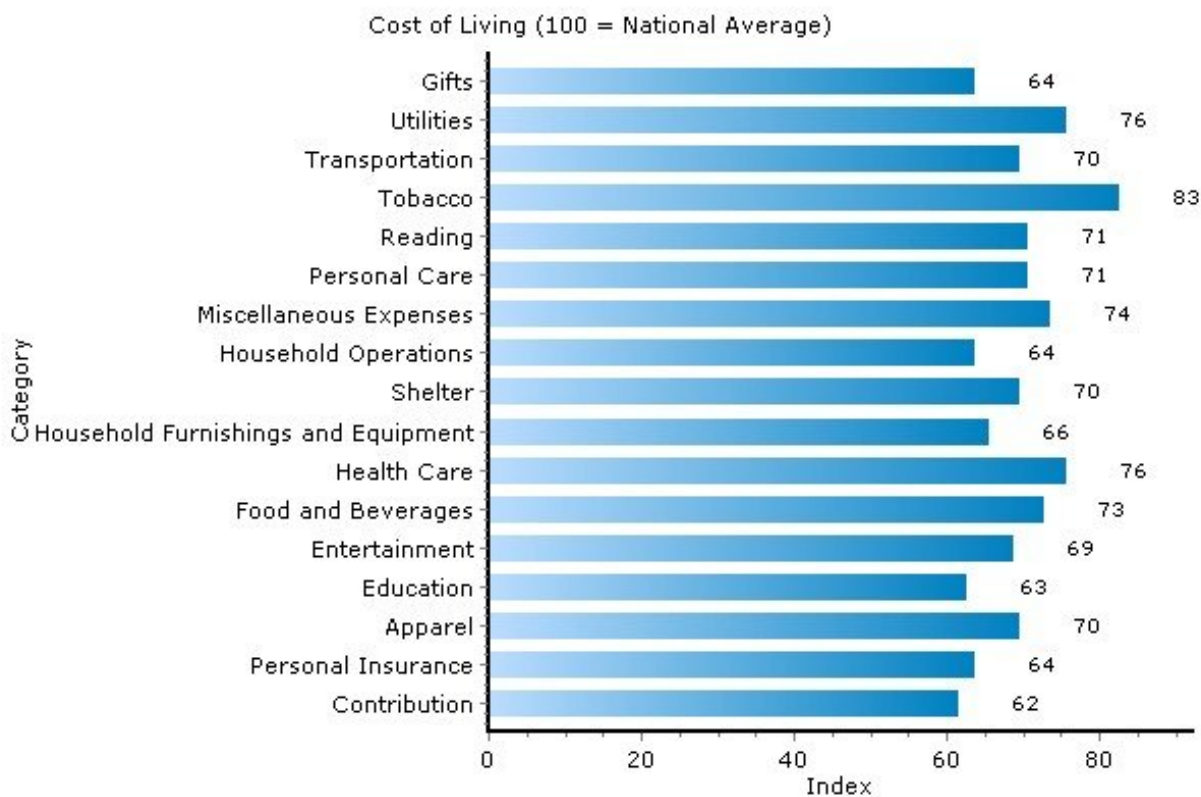

Copyright © 2007 Onboard LLC
 Information presumed reliable
 when collected but not
 guaranteed and should be
 independently verified.

Pei Lin Huang PeiLin@YourCNYHome.com
 Keller Williams Syracuse

Cost of Living

13208, Syracuse, New York

Cost of Living	13208	New York
Average Total Household Expenditure	\$36,440	\$56,001
Total Household Expenditure Index (100 = National Average)	70	108

Copyright © 2007 Onboard LLC
 Information presumed reliable
 when collected but not
 guaranteed and should be
 independently verified.