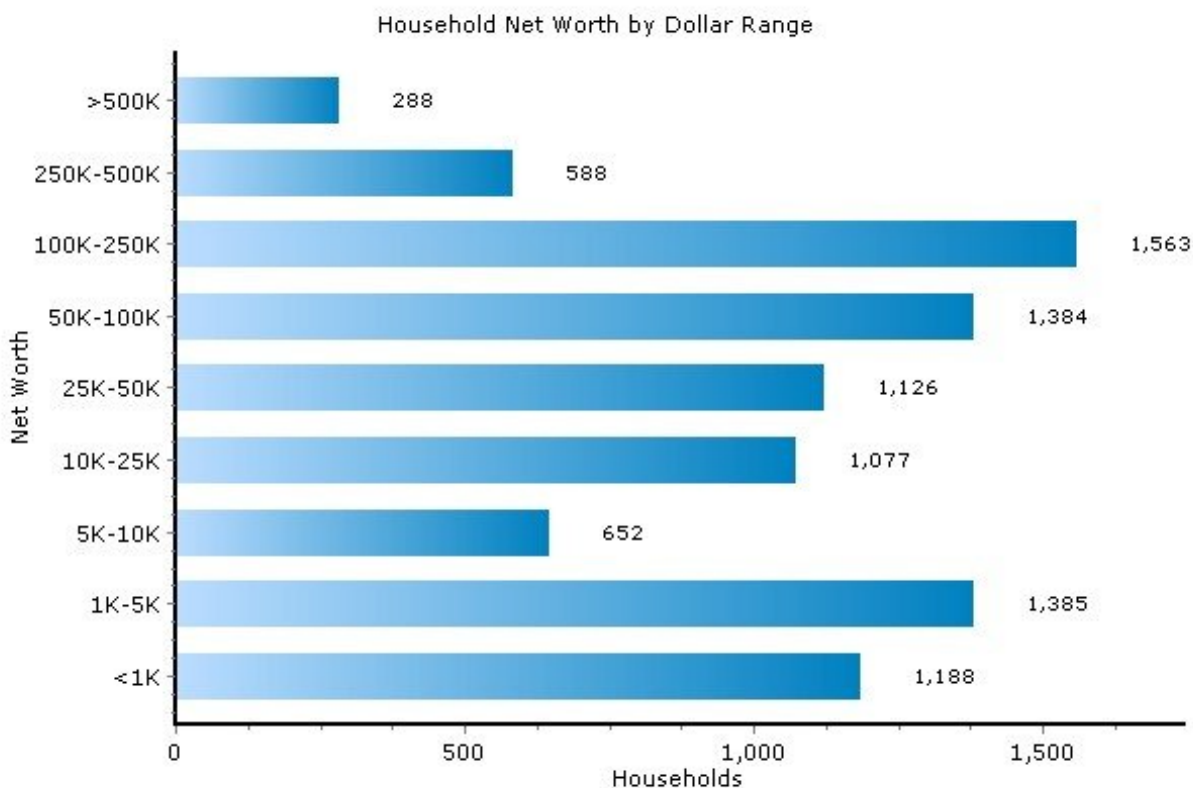

Pei Lin Huang PeiLin@YourCNYHome.com
Keller Williams Syracuse

Home Ownership and Net Worth

13208, Syracuse, New York

Home Ownership	13208	New York
Median Home Price	\$67,670	N/A
In Current Residence 5+ Years	40.4%	38.6%
Annual Residential Turnover	14.0%	14.7%
Median Years in Residence	3.73	3.52