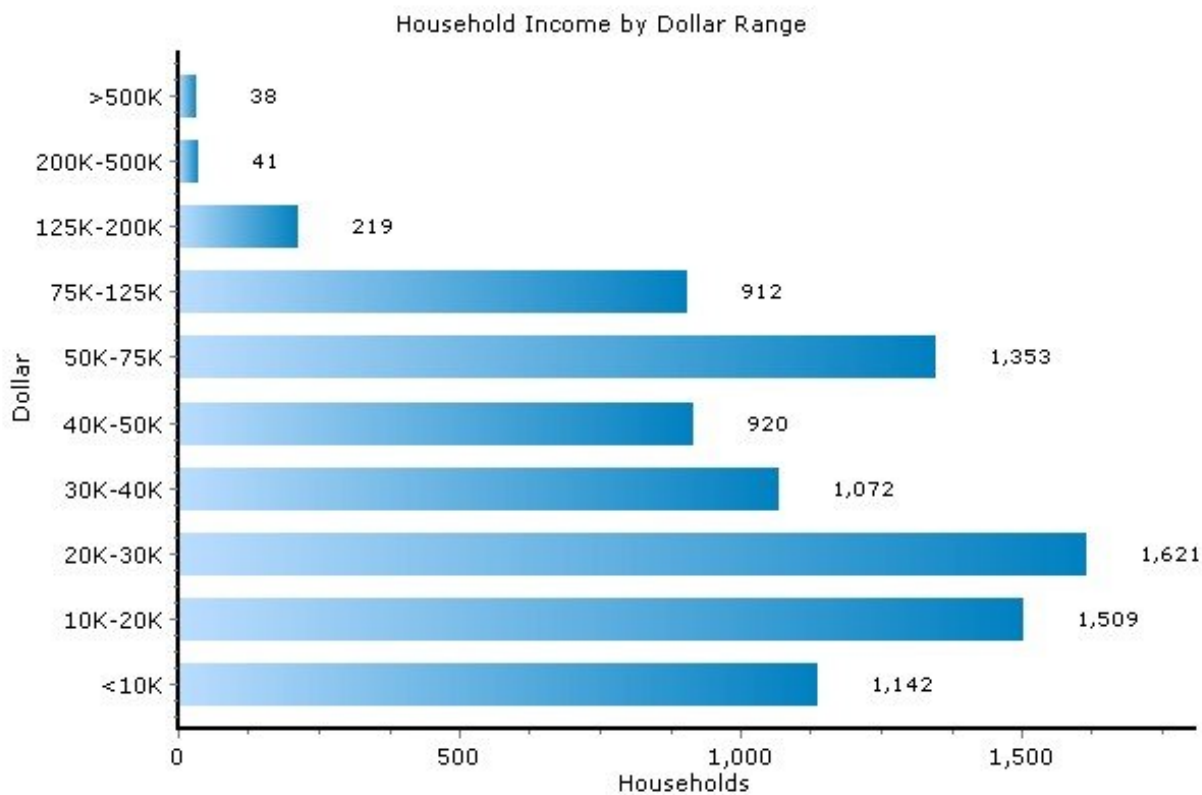

Income

13208, Syracuse, New York

Income	13208	New York
Median Household Income	\$31,262	\$52,764
Average Household Income	\$37,646	\$73,408
Median Disposable Income	\$28,255	\$44,437

Copyright © 2007 Onboard LLC
Information presumed reliable
when collected but not
guaranteed and should be
independently verified.