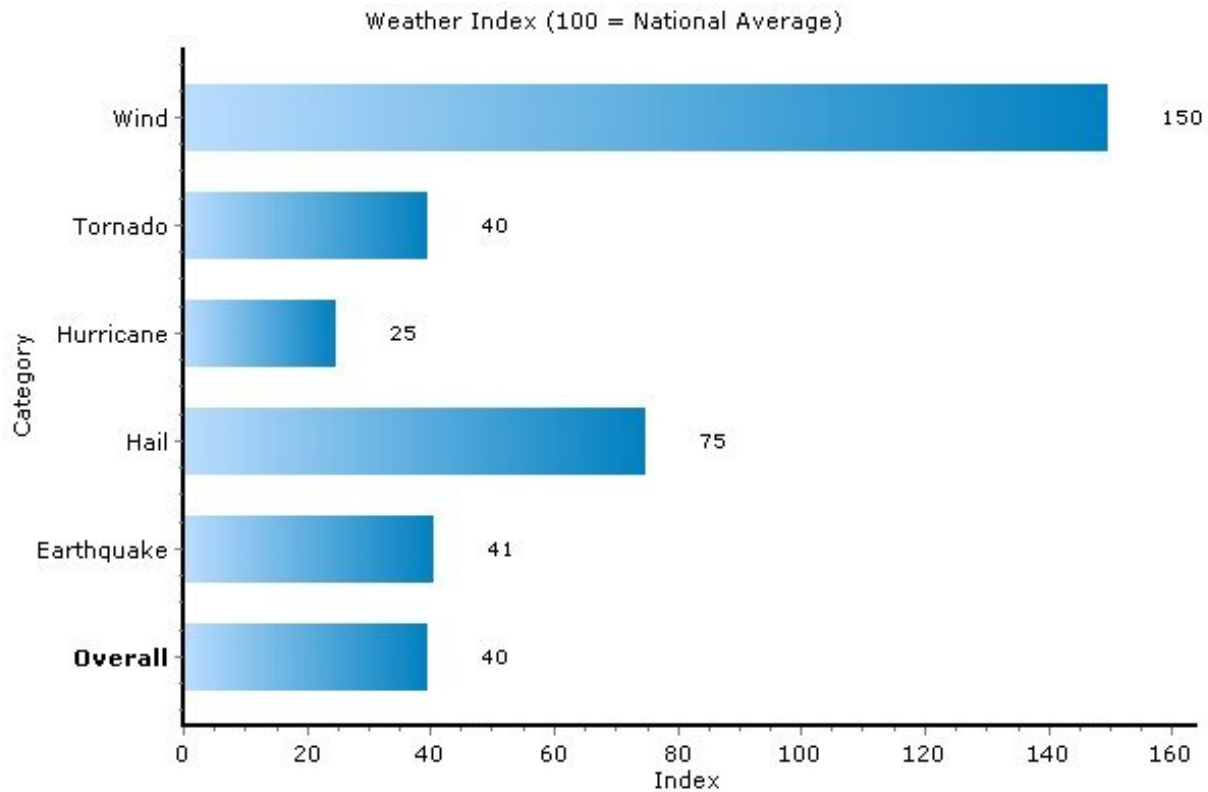

Copyright © 2007 Onboard LLC
Information presumed reliable
when collected but not
guaranteed and should be
independently verified.

Pei Lin Huang
Keller Williams Syracuse

PeiLin@YourCNYHome.com