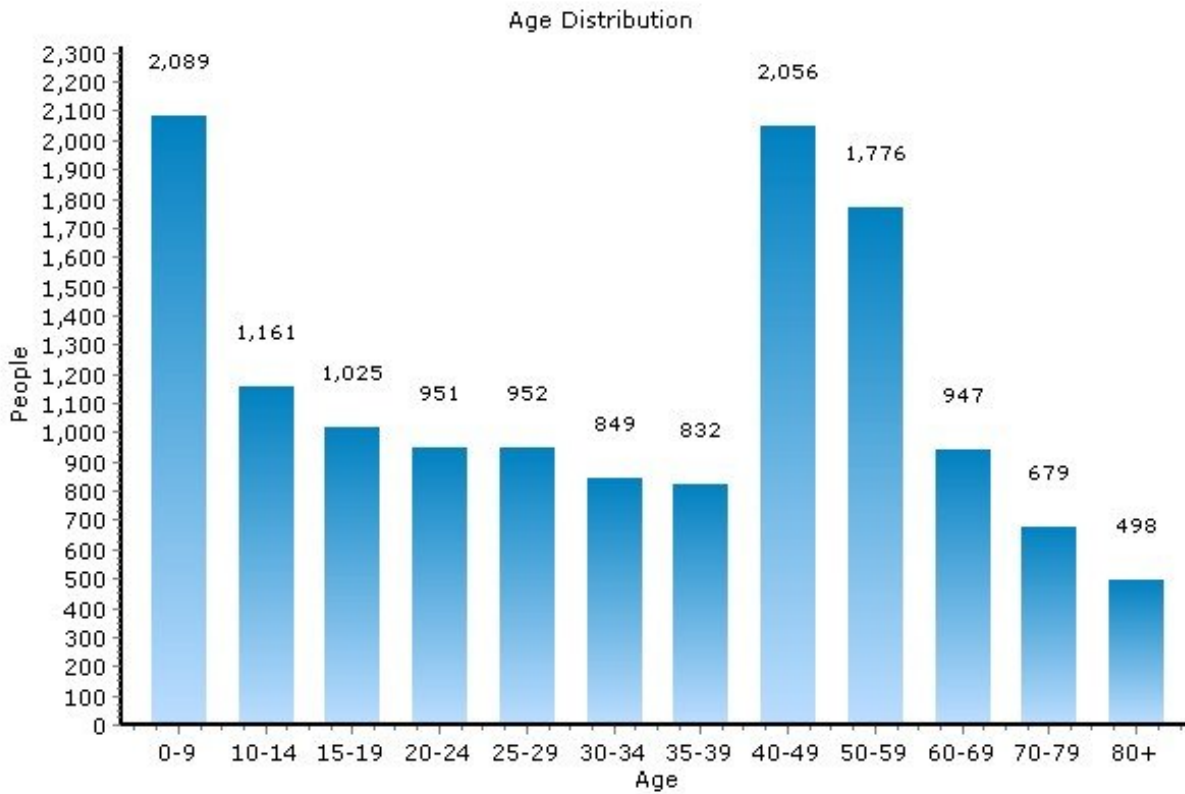

### Community Facts

- Low Residential Turnover

## Population

13207, Syracuse, New York

Population	13207	New York
Population	13,817	19,413,180
Population Density (people/mile)	4,264	356
Population Growth	-7.0%	2.0%
Male	6,357	9,414,633
Female	7,460	9,998,547
Median Age	33.3	36.93