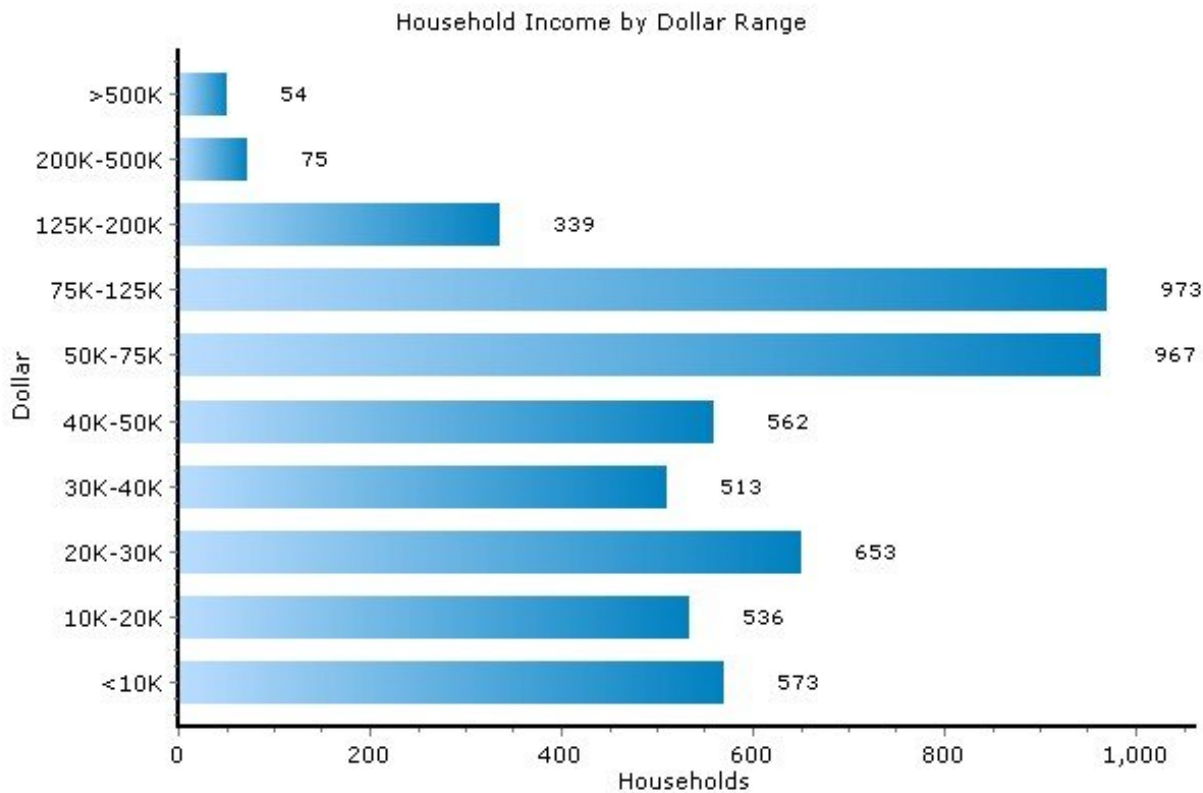

## Income

13207, Syracuse, New York

Income	13207	New York
Median Household Income	\$46,351	\$53,471
Average Household Income	\$54,842	\$77,295
Median Disposable Income	\$39,778	\$44,967

Copyright © 2009 Onboard Informatics  
Information presumed reliable when  
collected but not guaranteed and  
should be independently verified.