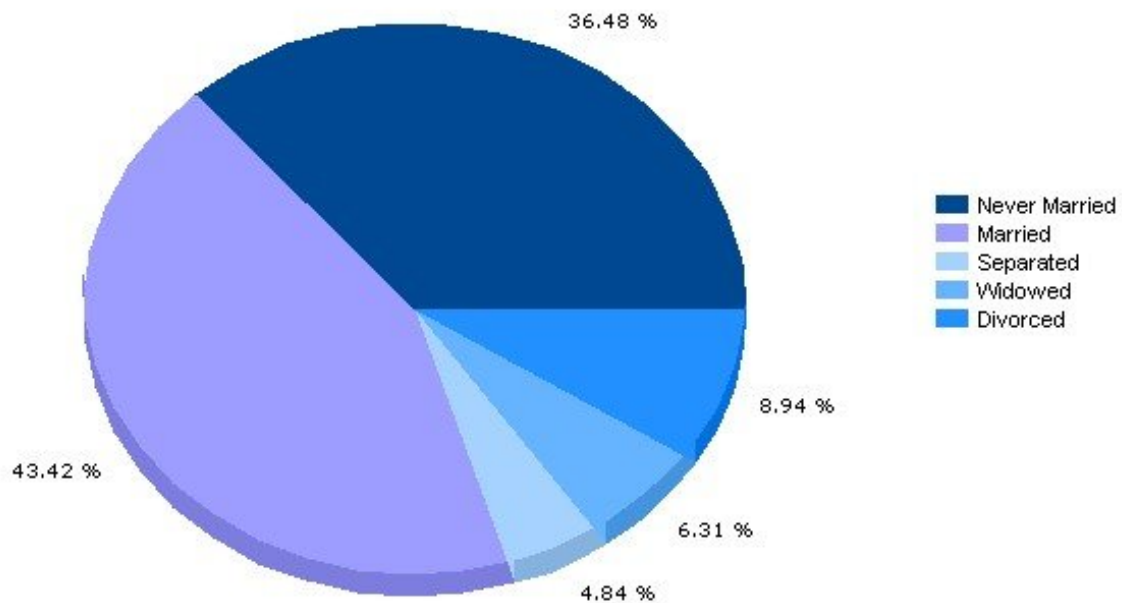

Household

13207, Syracuse, New York

Household	13207	New York
Number of Households	5,248	7,098,461
Average Household Size	3	3
Household with Children	37.8%	32.8%
Household with no Children	62.2%	67.2%
Household: Family	63.2%	64.1%
Household: Non-Family	36.8%	35.9%

Marital Status