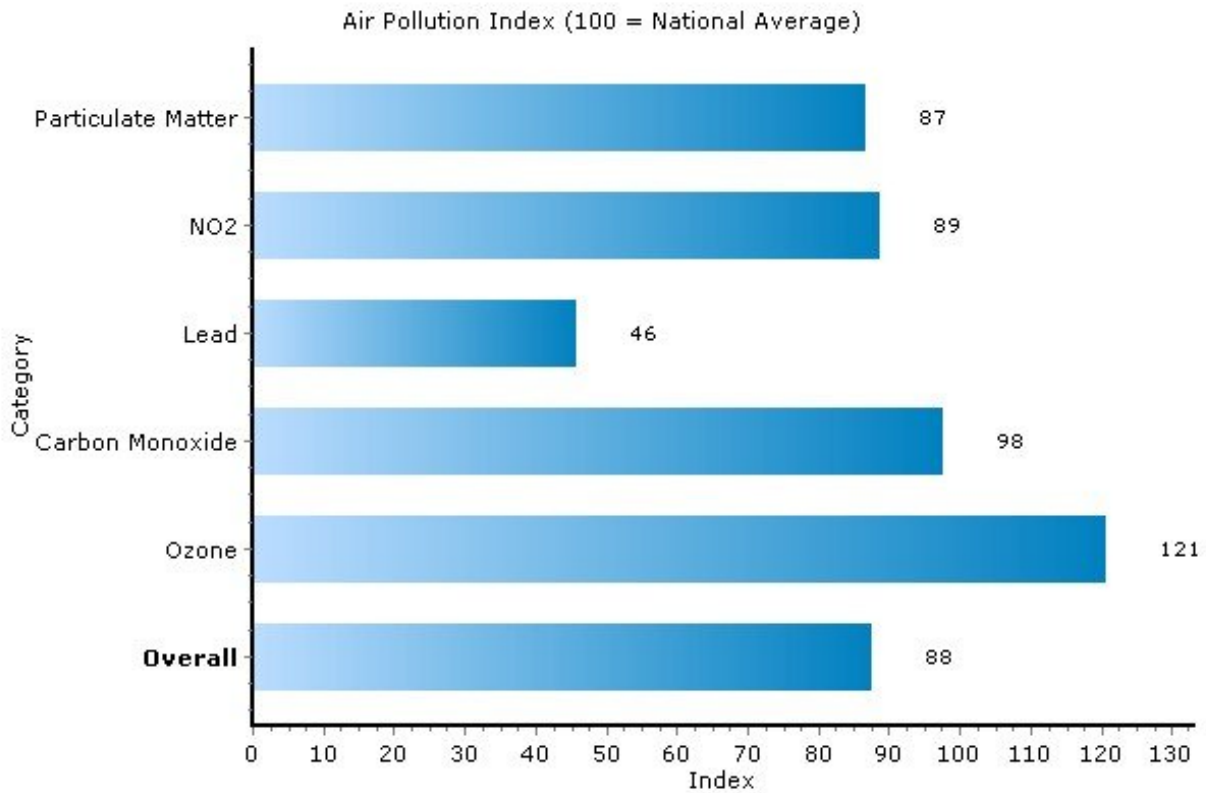

Copyright © 2009 Onboard Informatics
Information presumed reliable when
collected but not guaranteed and
should be independently verified.

Pei Lin Huang
Keller Williams Syracuse

PeiLin@YourCNYHome.com