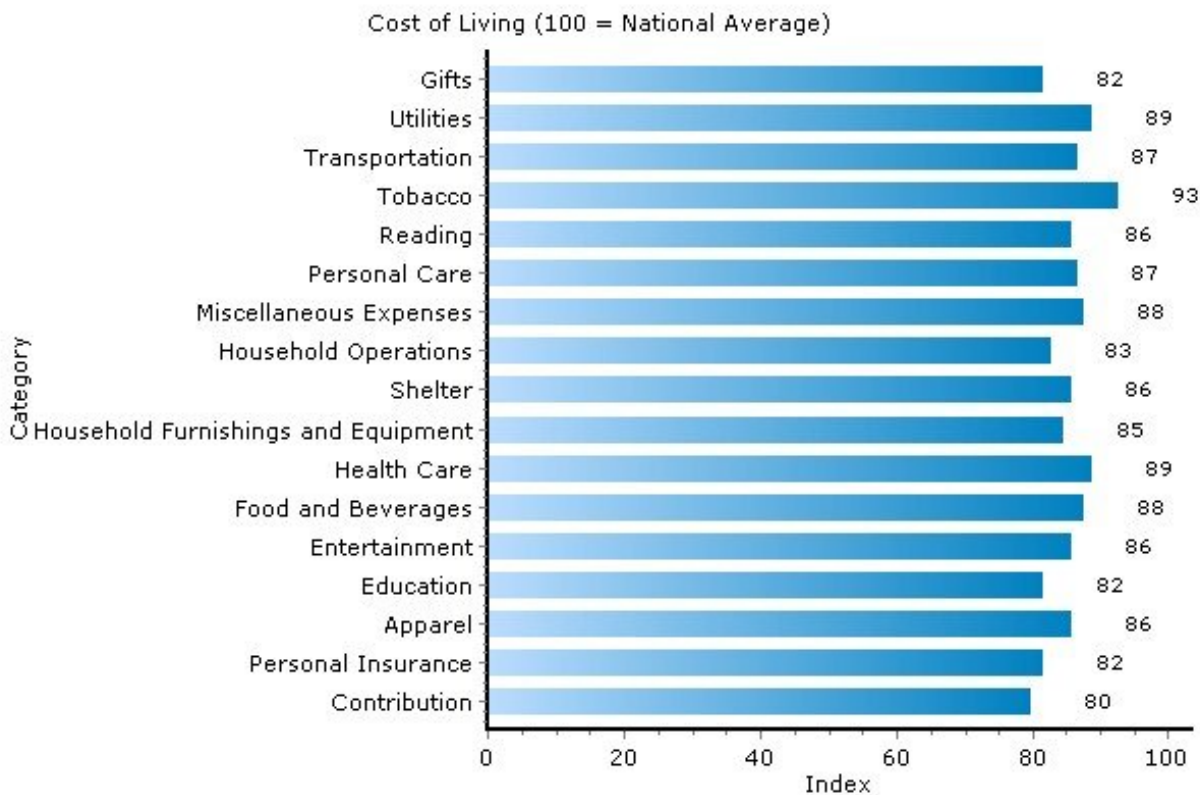

## Home Ownership

13207, Syracuse, New York

Home Ownership	13207	New York
Median Home Price	\$74,200	N/A
In Current Residence 5+ Years	48.0%	39.0%
Annual Residential Turnover	12.0%	15.0%
Median Years in Residence	5	4

Copyright © 2009 Onboard Informatics  
Information presumed reliable when  
collected but not guaranteed and  
should be independently verified.

**Pei Lin Huang**    [PeiLin@YourCNYHome.com](mailto:PeiLin@YourCNYHome.com)  
Keller Williams Syracuse

## Cost of Living

13207, Syracuse, New York

Cost of Living	13207	New York
Average Total Household Expenditure	\$46,368	\$58,057
Total Household Expenditure Index (100 = National Average)	86	108

Copyright © 2009 Onboard Informatics  
 Information presumed reliable when  
 collected but not guaranteed and  
 should be independently verified.