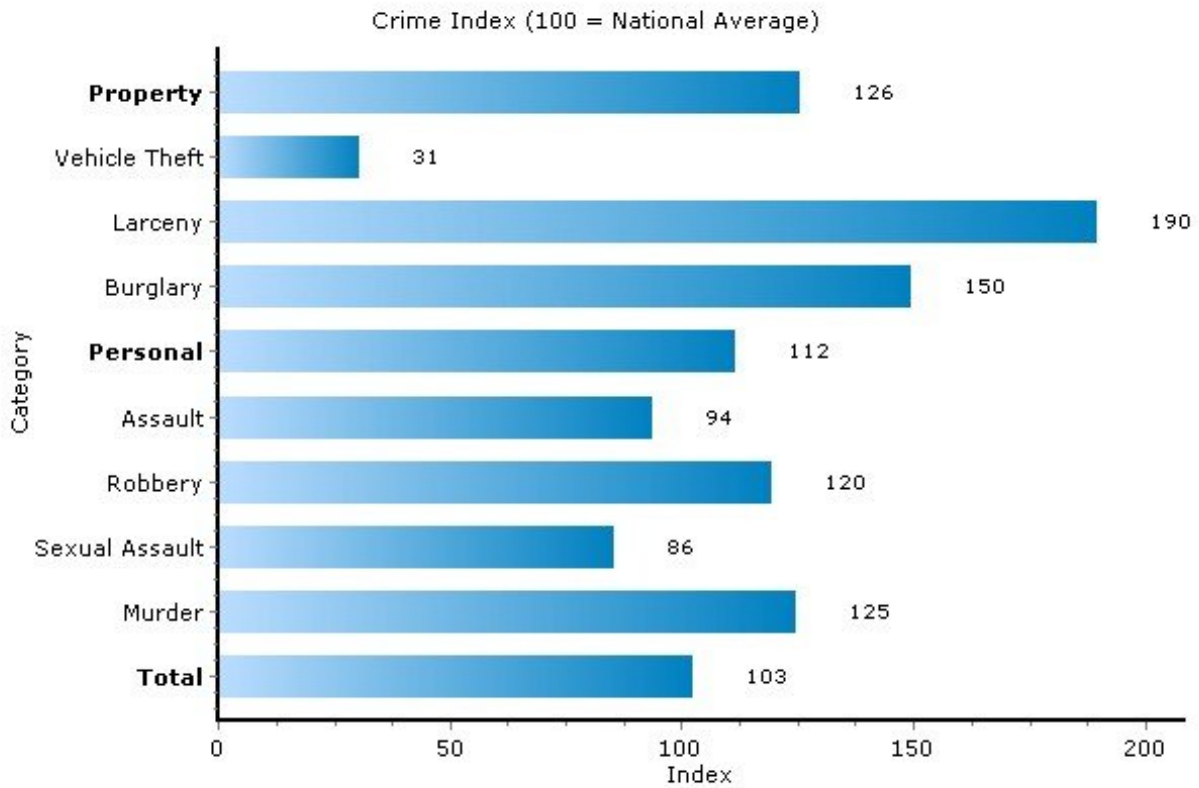

Copyright © 2009 Onboard Informatics
Information presumed reliable when
collected but not guaranteed and
should be independently verified.

Pei Lin Huang
Keller Williams Syracuse

PeiLin@YourCNYHome.com