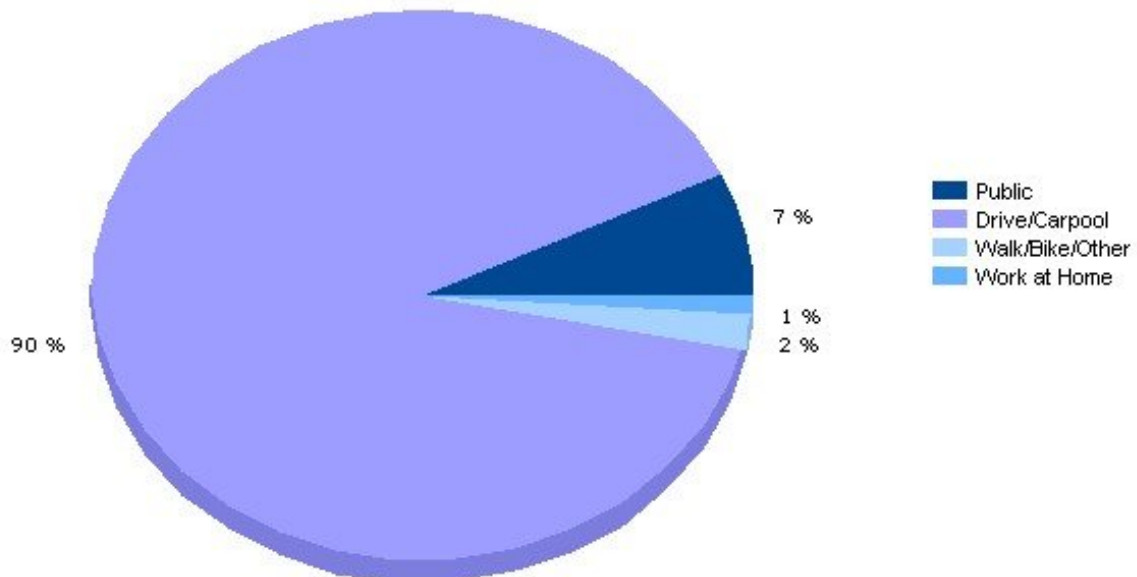

Transportation

13207, Syracuse, New York

Transportation	13207	New York
Median Travel Time to Work (mins)	16.4	25.1

Travel to Work