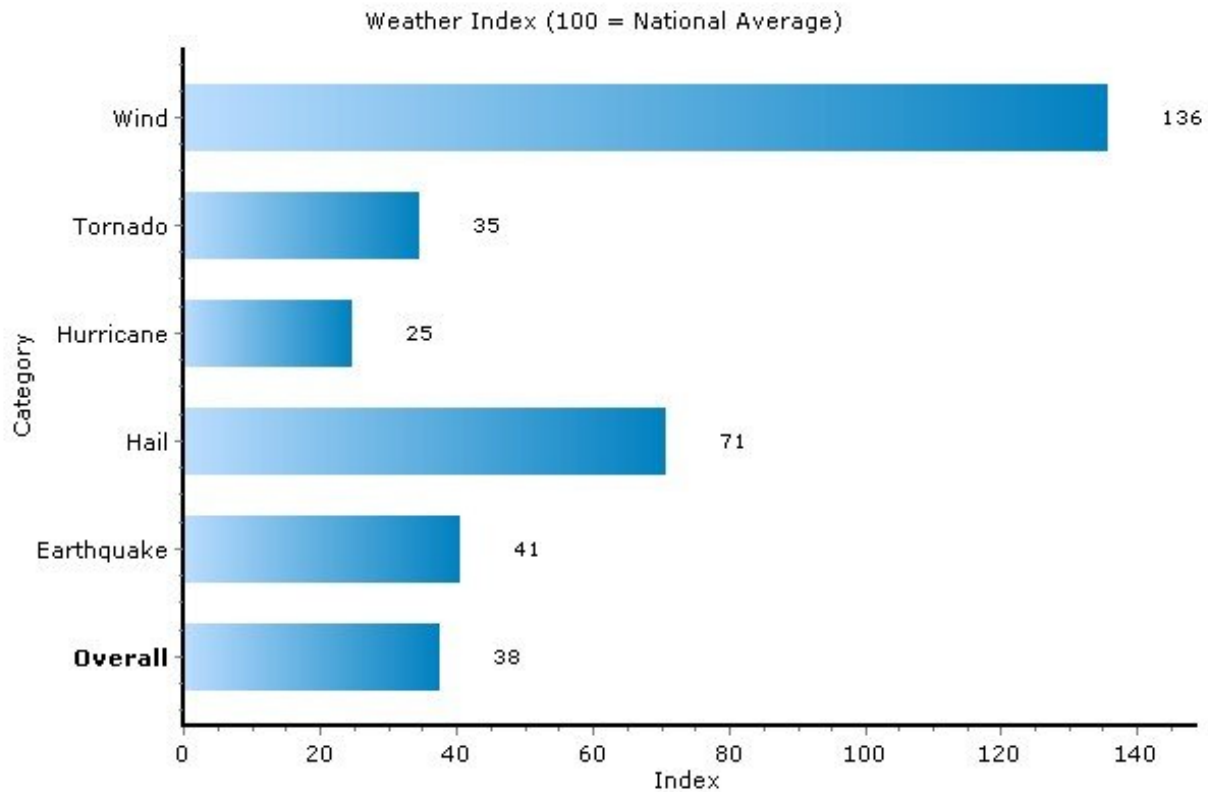

## Climate: Weather Index

13207, Syracuse, New York

Copyright © 2009 Onboard Informatics  
Information presumed reliable when  
collected but not guaranteed and  
should be independently verified.

**Pei Lin Huang**  
Keller Williams Syracuse