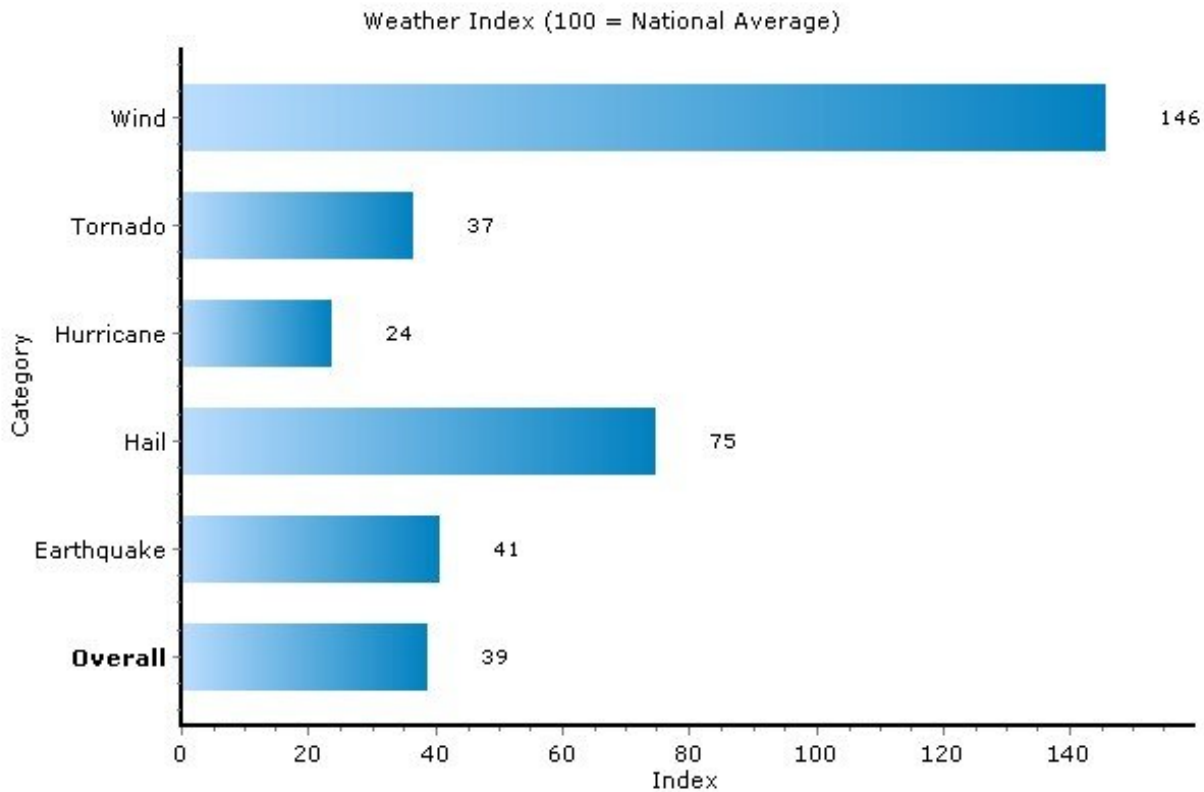

Pei Lin Huang
Keller Williams Syracuse

PLHuang@YourCNYHome.com

Climate: Weather Index

13206, Syracuse, New York

Copyright © 2009 Onboard Informatics
Information presumed reliable when
collected but not guaranteed and
should be independently verified.