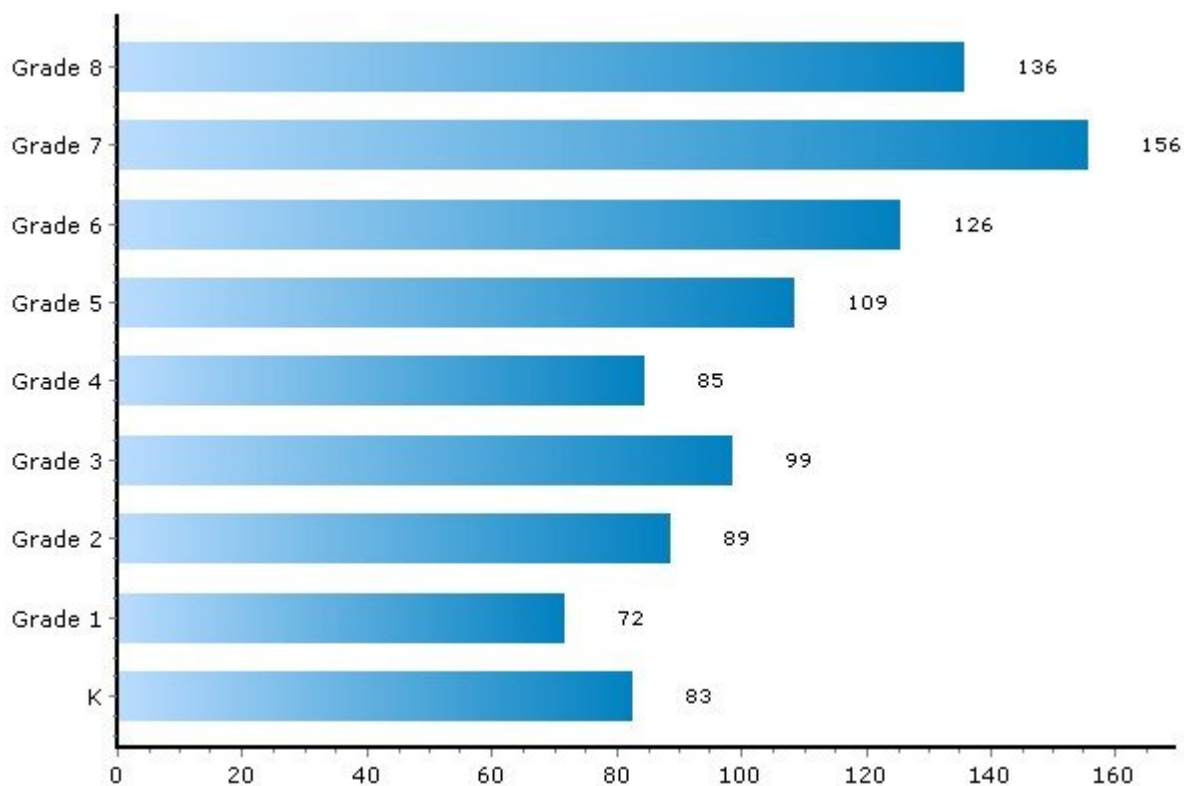

Students Per Grade

Copyright © 2009 Onboard Informatics
Information presumed reliable when
collected but not guaranteed and
should be independently verified.

Pei Lin Huang
Keller Williams Syracuse

PLHuang@YourCNYHome.com