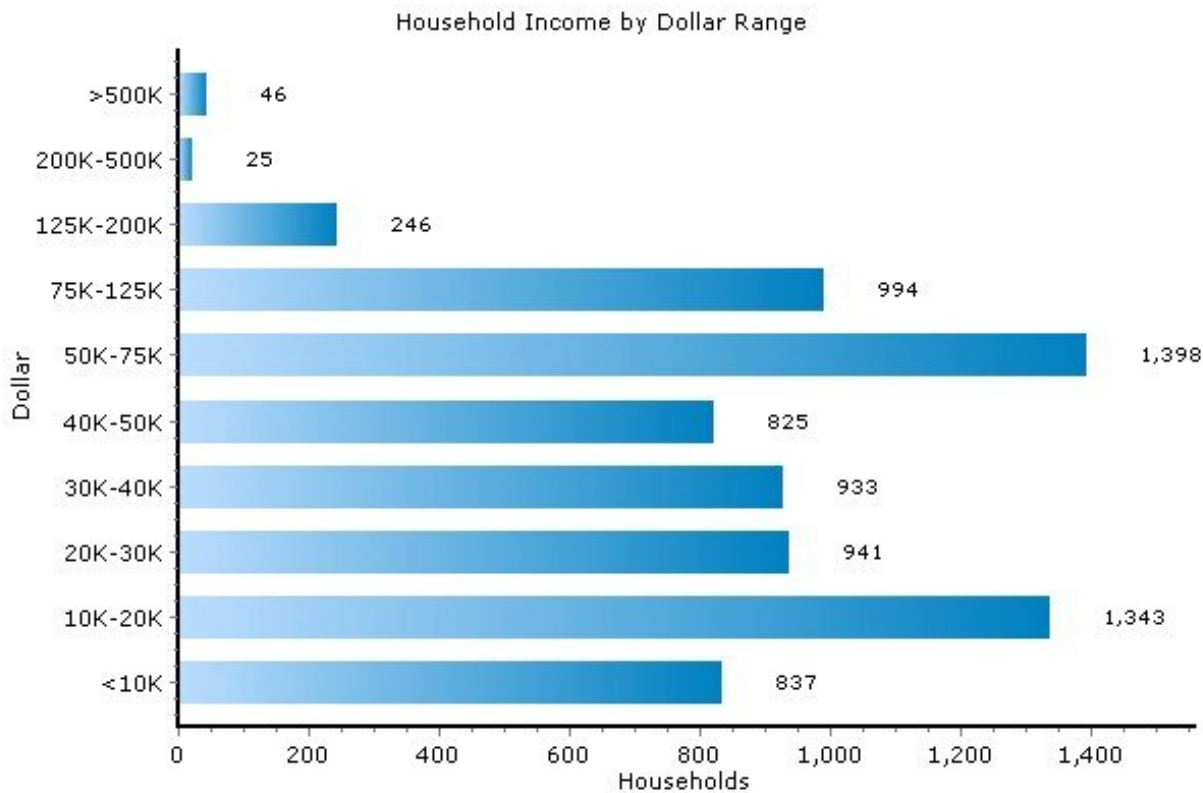

Pei Lin Huang
Keller Williams Syracuse

PLHuang@YourCNYHome.com

Household

13206, Syracuse, New York

Household	13206	New York
Number of Households	7,589	7,206,591
Average Household Size	2.06	2.64
Household with Children	22.4%	32.4%
Household with no Children	77.5%	67.6%
Household: Family	48.9%	64.2%
Household: Non-Family	51.1%	35.8%

Marital Status

Income

13206, Syracuse, New York

Income	13206	New York
Median Household Income	\$37,357	\$54,753
Average Household Income	\$50,211	\$83,056
Median Disposable Income	\$32,767	\$45,939

Copyright © 2009 Onboard Informatics
Information presumed reliable when
collected but not guaranteed and
should be independently verified.