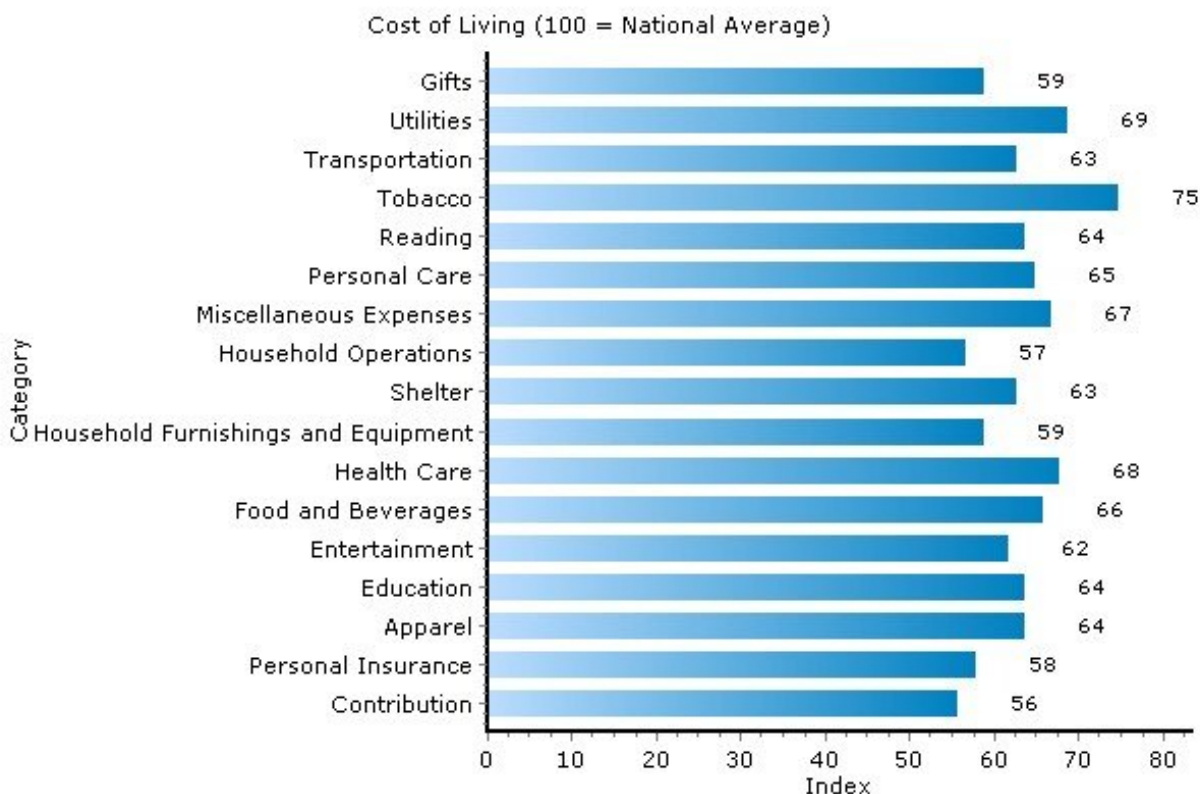

Pei Lin Huang
Keller Williams Syracuse

PeiLin@YourCNYHome.com

Home Ownership

13210, Syracuse, New York

Home Ownership	13210	New York
Median Home Price	\$120,000	N/A
In Current Residence 5+ Years	23.0%	39.0%
Annual Residential Turnover	24.0%	15.0%
Median Years in Residence	2	4

Copyright © 2009 Onboard Informatics
Information presumed reliable when
collected but not guaranteed and
should be independently verified.

Pei Lin Huang PeiLin@YourCNYHome.com
Keller Williams Syracuse

Cost of Living

13210, Syracuse, New York

Cost of Living	13210	New York
Average Total Household Expenditure	\$34,206	\$58,057
Total Household Expenditure Index (100 = National Average)	64	108

Copyright © 2009 Onboard Informatics
 Information presumed reliable when
 collected but not guaranteed and
 should be independently verified.