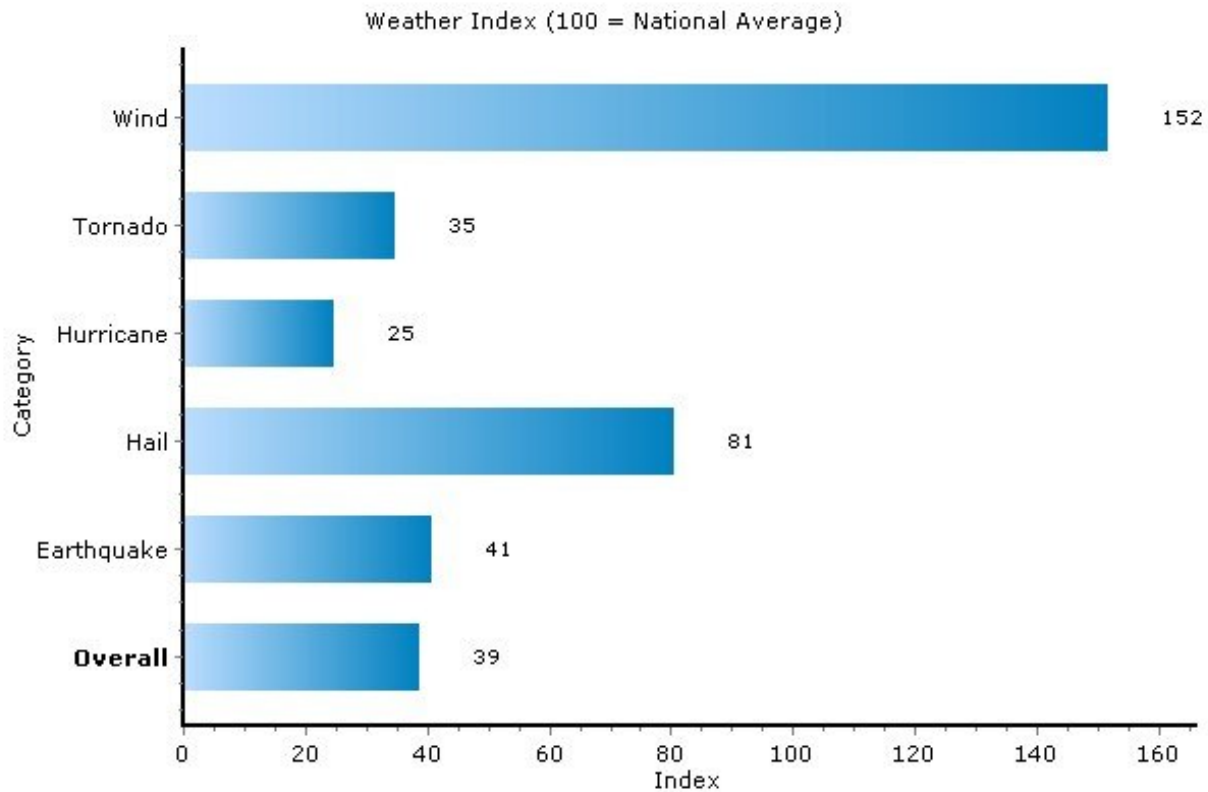

Pei Lin Huang
Keller Williams Syracuse

PeiLin@YourCNYHome.com

Climate: Weather Index

13210, Syracuse, New York

Copyright © 2009 Onboard Informatics
Information presumed reliable when
collected but not guaranteed and
should be independently verified.