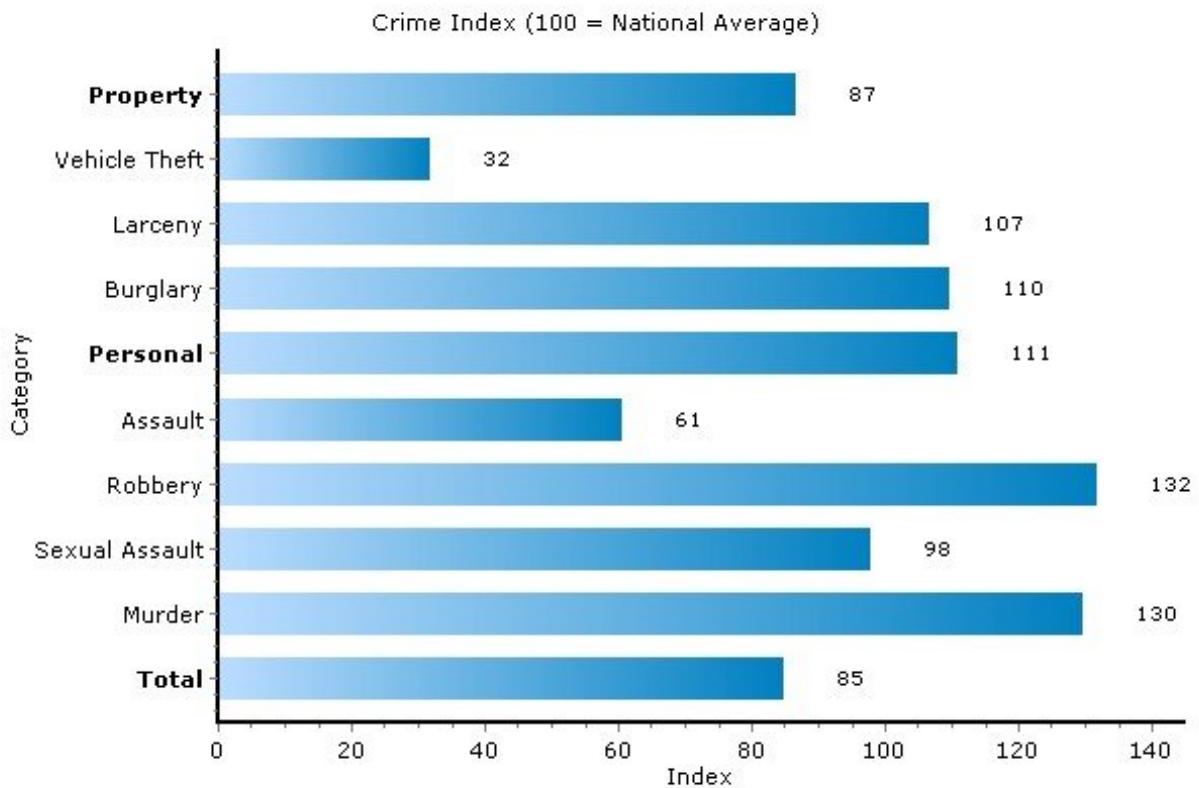

Pei Lin Huang
Keller Williams Syracuse

PeiLin@YourCNYHome.com

Crime

13210, Syracuse, New York

Copyright © 2009 Onboard Informatics
Information presumed reliable when
collected but not guaranteed and
should be independently verified.