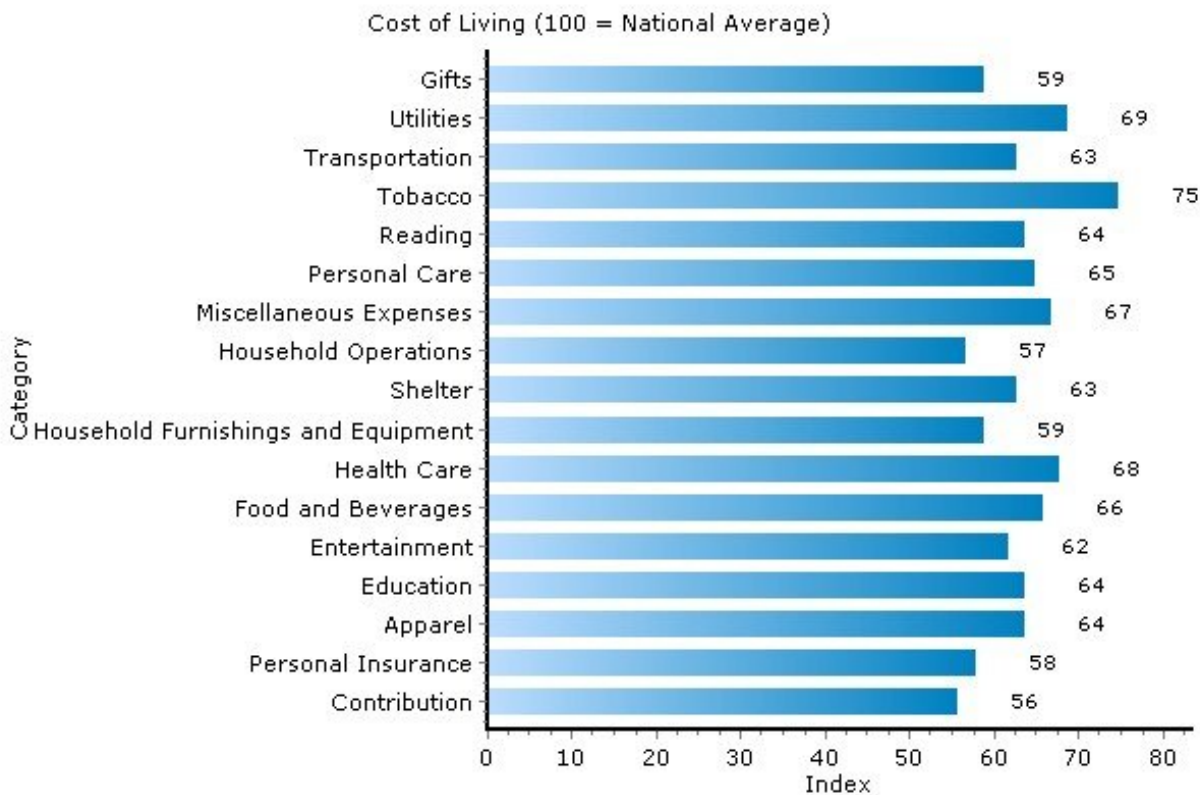

Pei Lin Huang
Keller Williams Syracuse

PeiLin@YourCNYHome.com

Home Ownership

13210, Syracuse, New York

Home Ownership	13210	New York
Median Home Price	\$120,000	N/A
In Current Residence 5+ Years	23.0%	39.0%
Annual Residential Turnover	24.0%	15.0%
Median Years in Residence	2	4

Copyright © 2009 Onboard Informatics
Information presumed reliable when
collected but not guaranteed and
should be independently verified.

Pei Lin Huang PeiLin@YourCNYHome.com
Keller Williams Syracuse

Cost of Living

13210, Syracuse, New York

Cost of Living	13210	New York
Average Total Household Expenditure	\$34,206	\$58,057
Total Household Expenditure Index (100 = National Average)	64	108

Copyright © 2009 Onboard Informatics
 Information presumed reliable when
 collected but not guaranteed and
 should be independently verified.