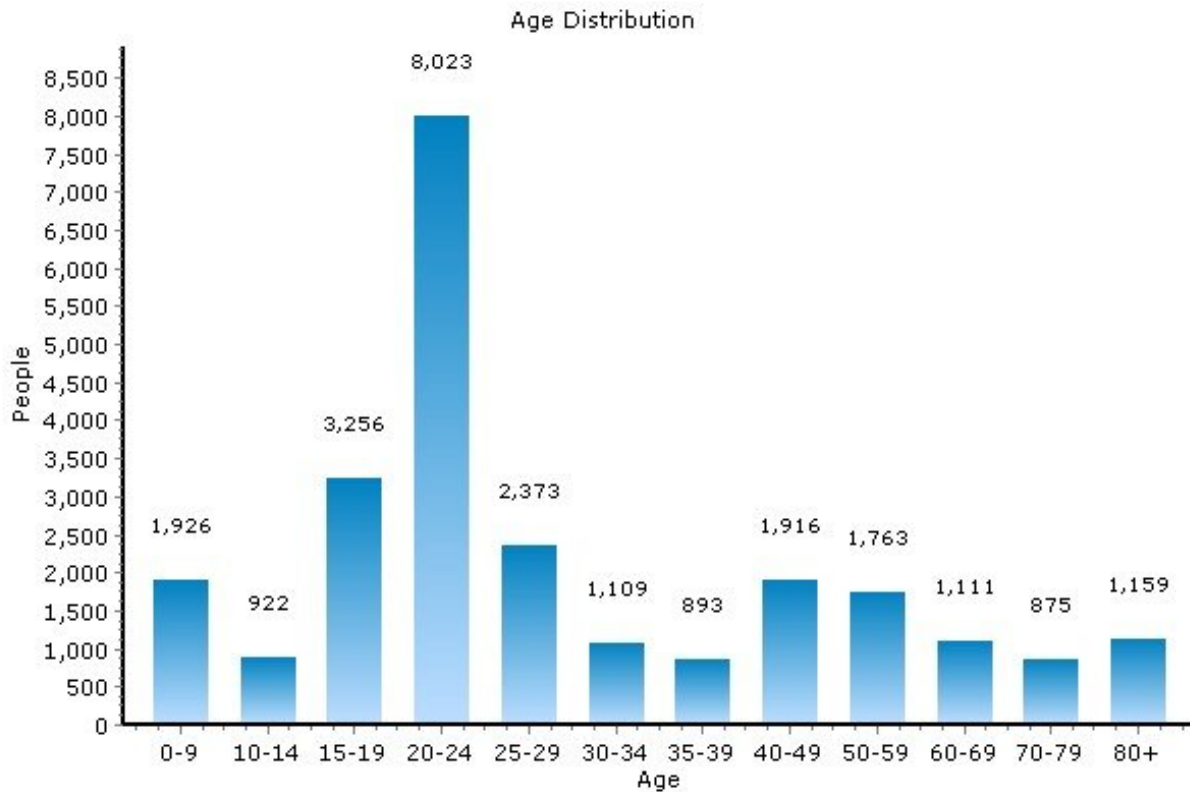

13210, Syracuse, New York

Community Summary	13210	New York
Population	25,327	19,413,180
Population Density (people/mile)	5,785	356
Median Household Income	\$23,149	\$53,471
Total Dwelling Units	10,945	7,981,082
Median Home Price	\$120,000	N/A

Community Facts

- Nearby Military Facility(ies)
- High Residential Turnover

Population

13210, Syracuse, New York

Population	13210	New York
Population	25,327	19,413,180
Population Density (people/mile)	5,785	356
Population Growth	-2.0%	2.0%
Male	12,021	9,414,633
Female	13,306	9,998,547
Median Age	23.09	36.93