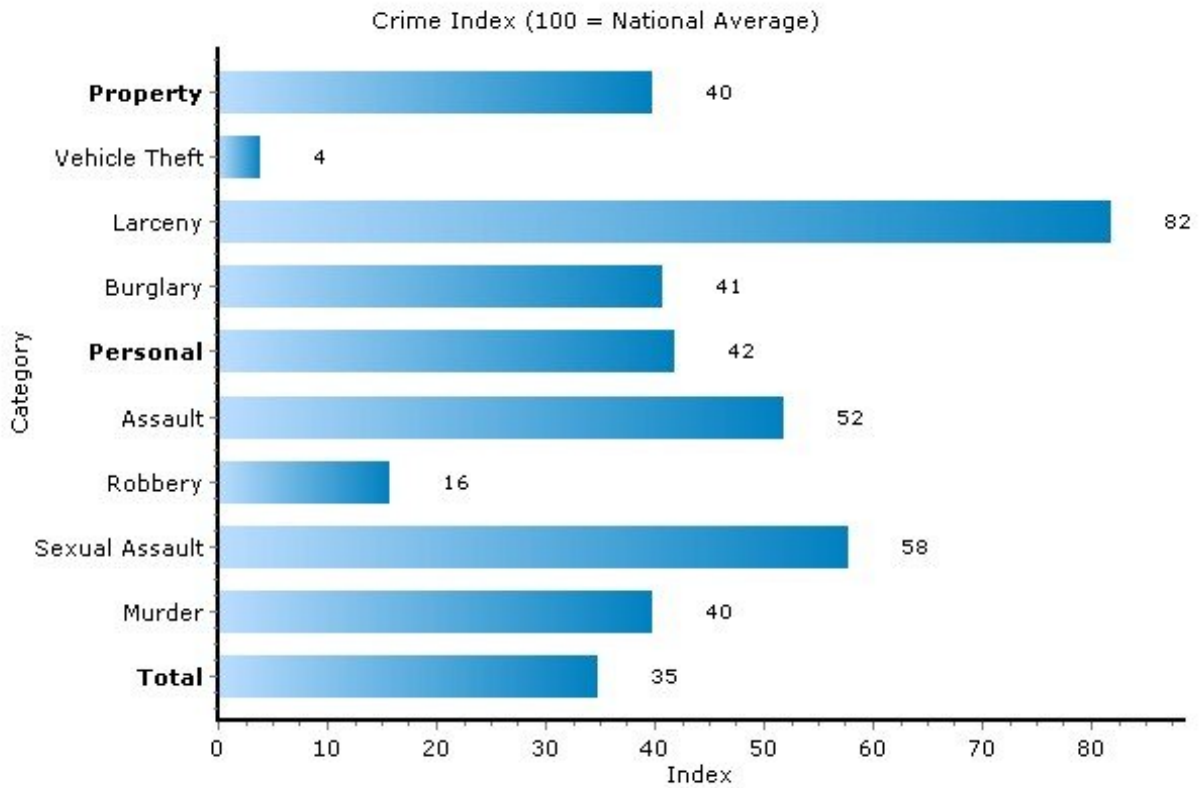

Copyright © 2009 Onboard Informatics
Information presumed reliable when
collected but not guaranteed and
should be independently verified.

Pei Lin Huang
Keller Williams Syracuse

PeiLin@YourCNYHome.com