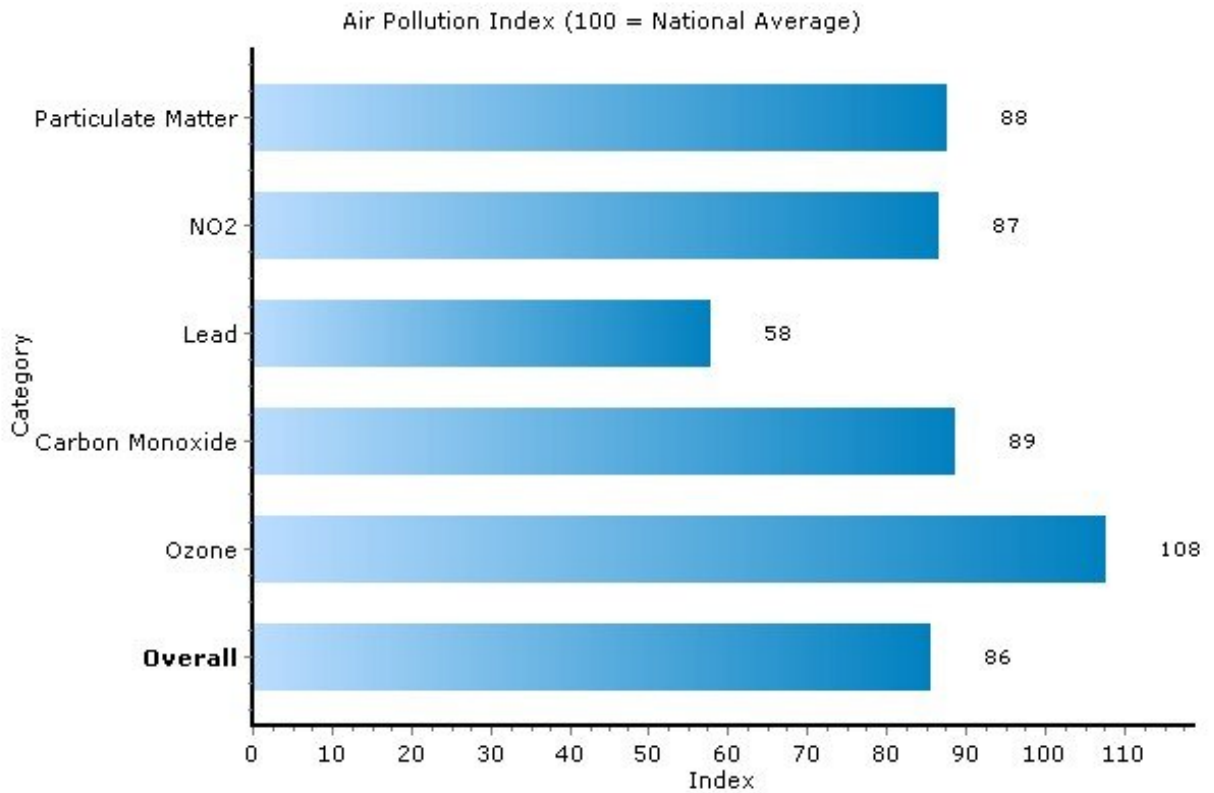

Copyright © 2009 Onboard Informatics
Information presumed reliable when
collected but not guaranteed and
should be independently verified.

Pei Lin Huang
Keller Williams Syracuse

PeiLin@YourCNYHome.com