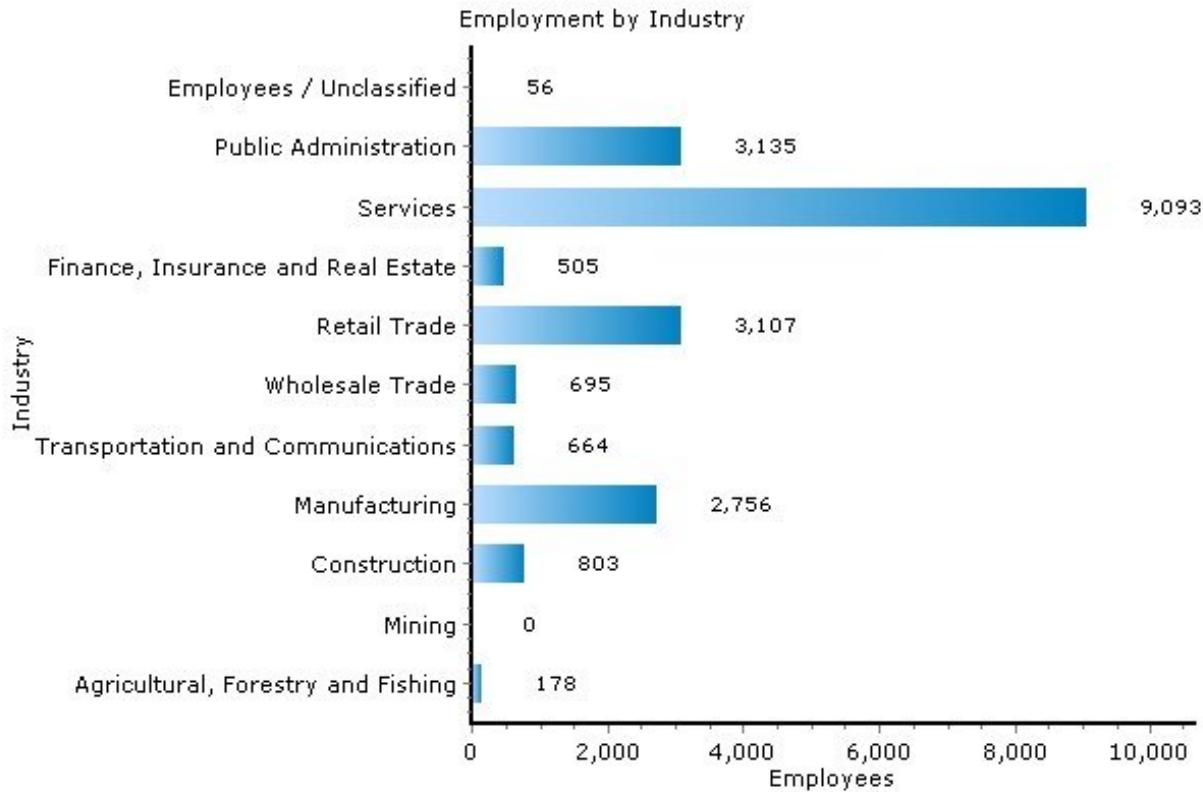

Copyright © 2009 Onboard Informatics
Information presumed reliable when
collected but not guaranteed and
should be independently verified.

Pei Lin Huang
Keller Williams Syracuse

PeiLin@YourCNYHome.com