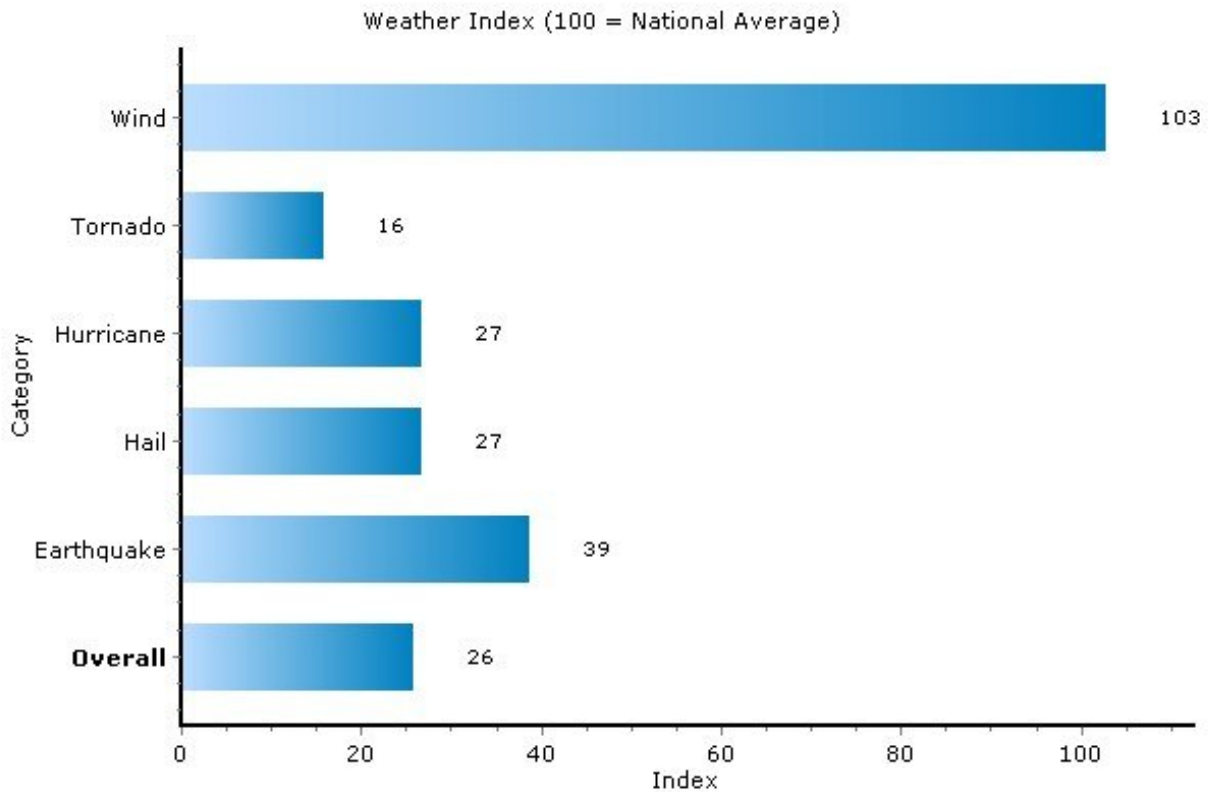

## Climate: Weather Index

13021, Auburn, New York

Copyright © 2009 Onboard Informatics  
Information presumed reliable when  
collected but not guaranteed and  
should be independently verified.

**Pei Lin Huang**  
Keller Williams Syracuse