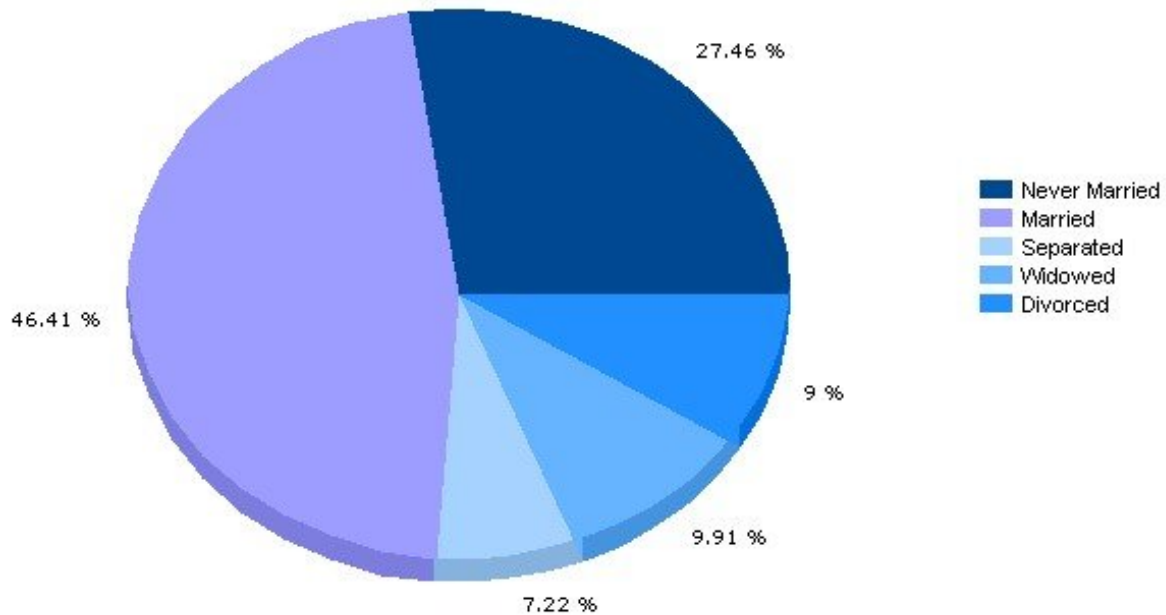

Household

13021, Auburn, New York

Household	13021	New York
Number of Households	16,930	7,098,461
Average Household Size	2	3
Household with Children	28.6%	32.8%
Household with no Children	71.4%	67.2%
Household: Family	62.3%	64.1%
Household: Non-Family	37.7%	35.9%

Marital Status