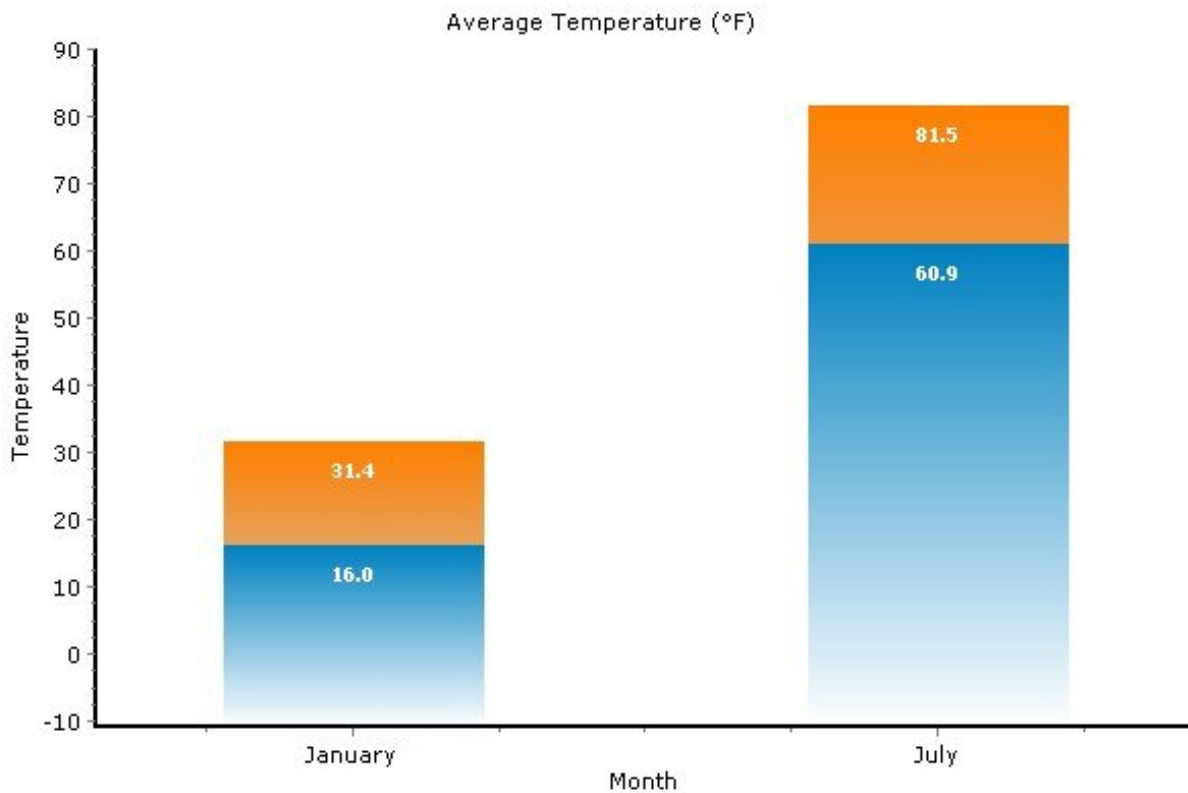

Copyright © 2009 Onboard Informatics
Information presumed reliable when
collected but not guaranteed and
should be independently verified.

Pei Lin Huang
Keller Williams Syracuse

PeiLin@YourCNYHome.com