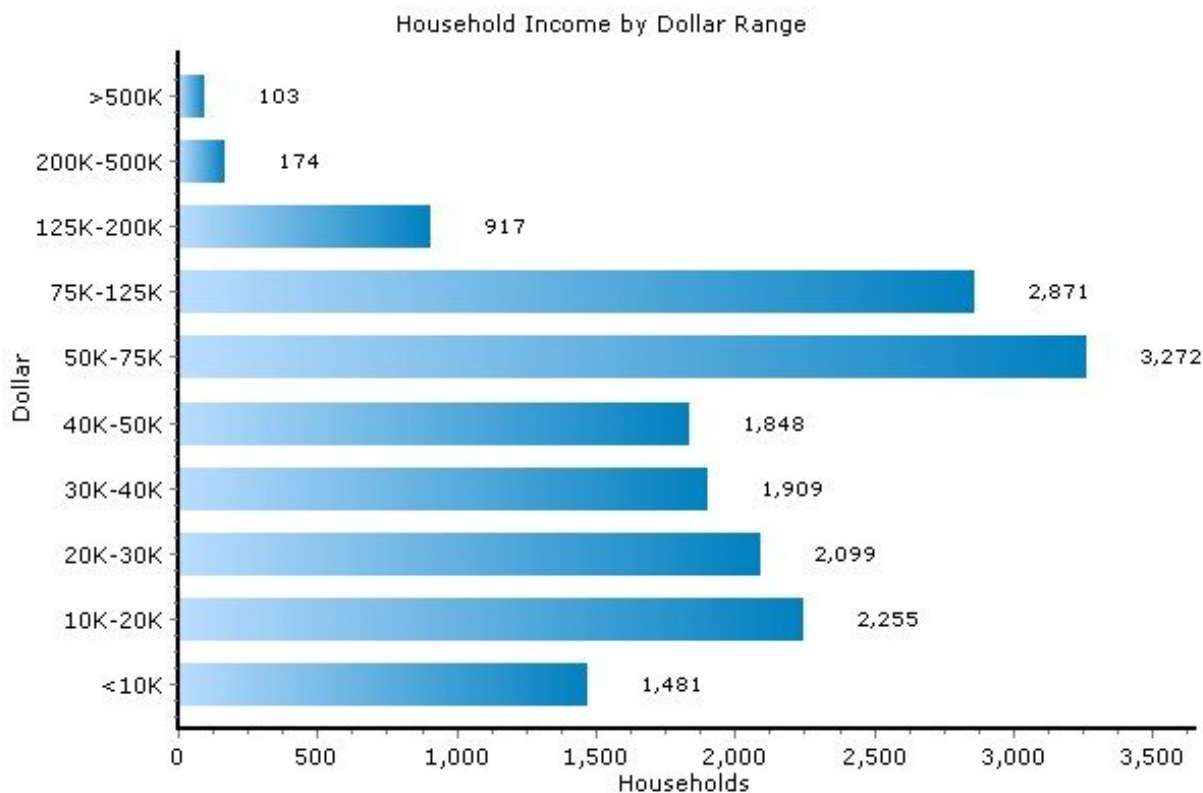

## Income

13021, Auburn, New York

Income	13021	New York
Median Household Income	\$43,852	\$53,471
Average Household Income	\$58,246	\$77,295
Median Disposable Income	\$37,900	\$44,967

Copyright © 2009 Onboard Informatics  
Information presumed reliable when  
collected but not guaranteed and  
should be independently verified.