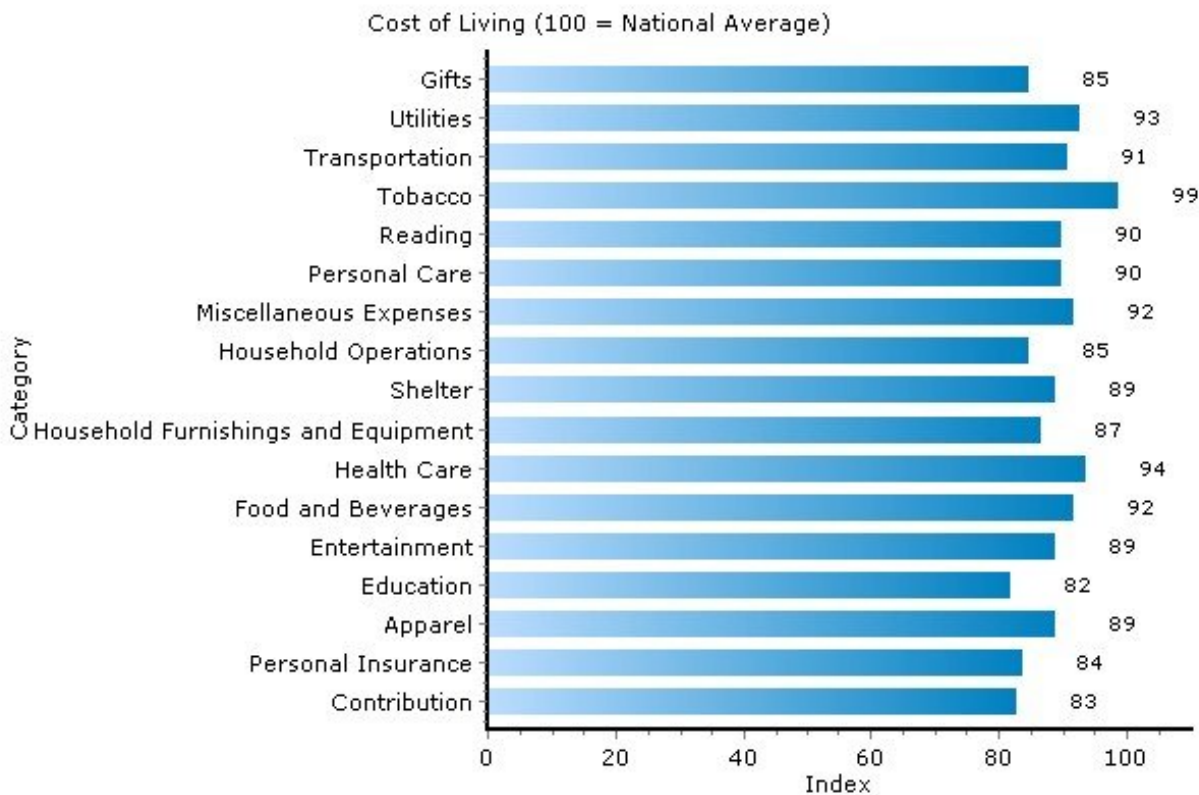

Copyright © 2009 Onboard Informatics  
Information presumed reliable when  
collected but not guaranteed and  
should be independently verified.

**Pei Lin Huang**    [PeiLin@YourCNYHome.com](mailto:PeiLin@YourCNYHome.com)  
Keller Williams Syracuse

## Cost of Living

13021, Auburn, New York

Cost of Living	13021	New York
Average Total Household Expenditure	\$48,269	\$58,057
Total Household Expenditure Index (100 = National Average)	90	108

Copyright © 2009 Onboard Informatics  
 Information presumed reliable when  
 collected but not guaranteed and  
 should be independently verified.