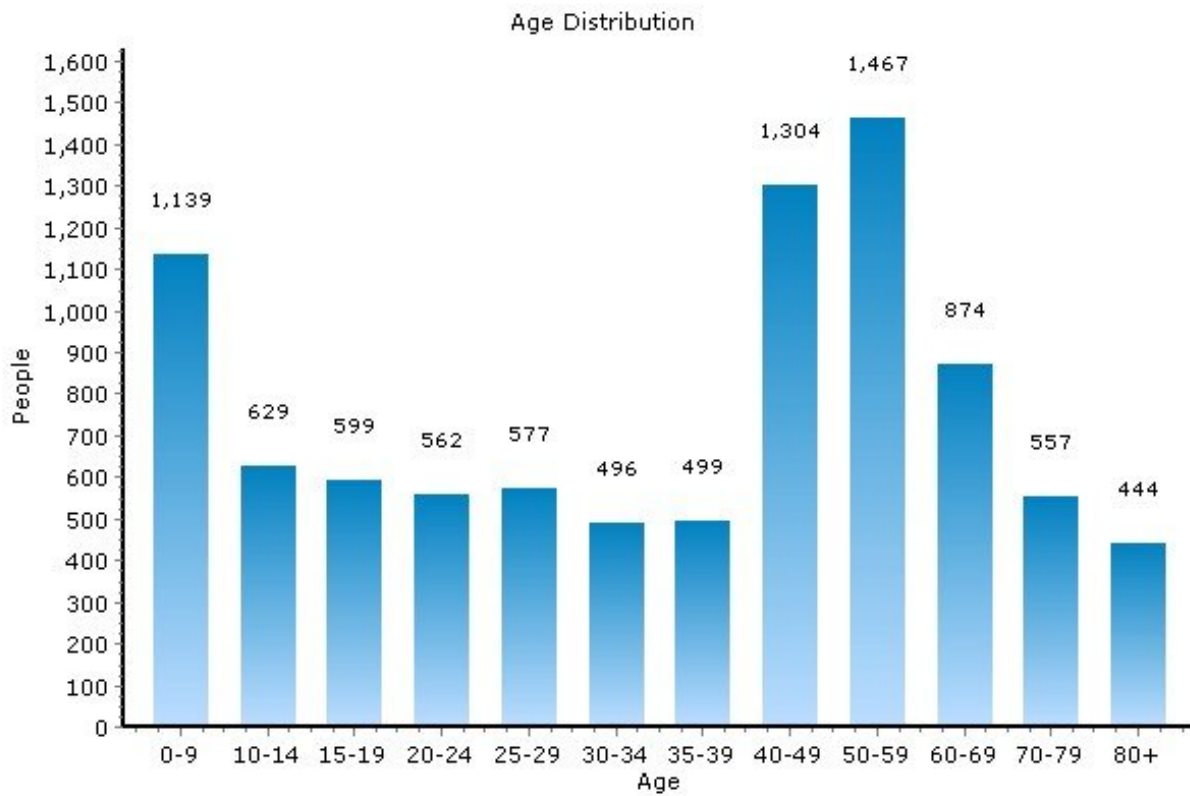

Community Facts

- Nearby Military Facility(ies) Distinctive College Community Very Rapid Population Growth Low Residential Turnover

Population

13224, Syracuse, New York

Population	13224	New York
Population	9,149	19,356,927
Population Density (people/mile)	3,829	396
Population Growth	-2.0%	2.0%
Male	4,290	9,394,057
Female	4,858	9,962,870
Median Age	39.64	36.8