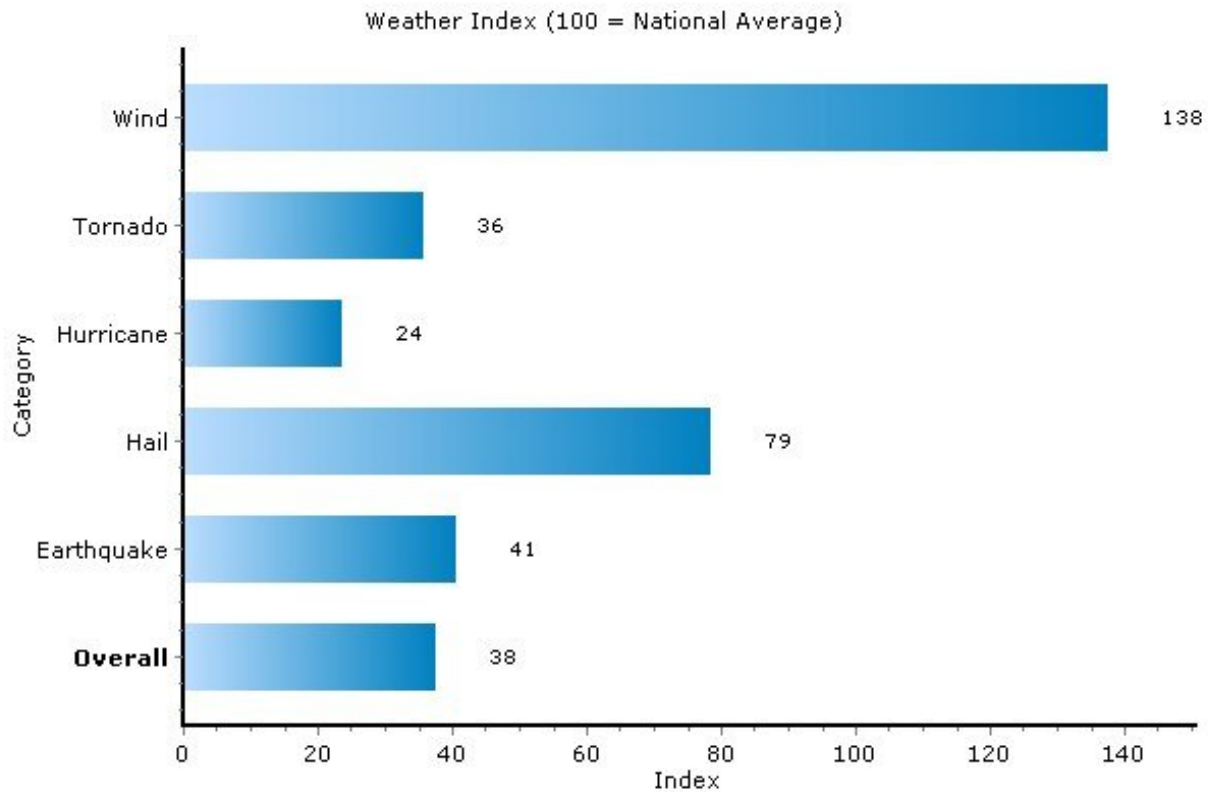

Copyright © 2009 Onboard Informatics
Information presumed reliable when
collected but not guaranteed and
should be independently verified.

Pei Lin Huang
Keller Williams Syracuse

PeiLin@YourCNYHome.com