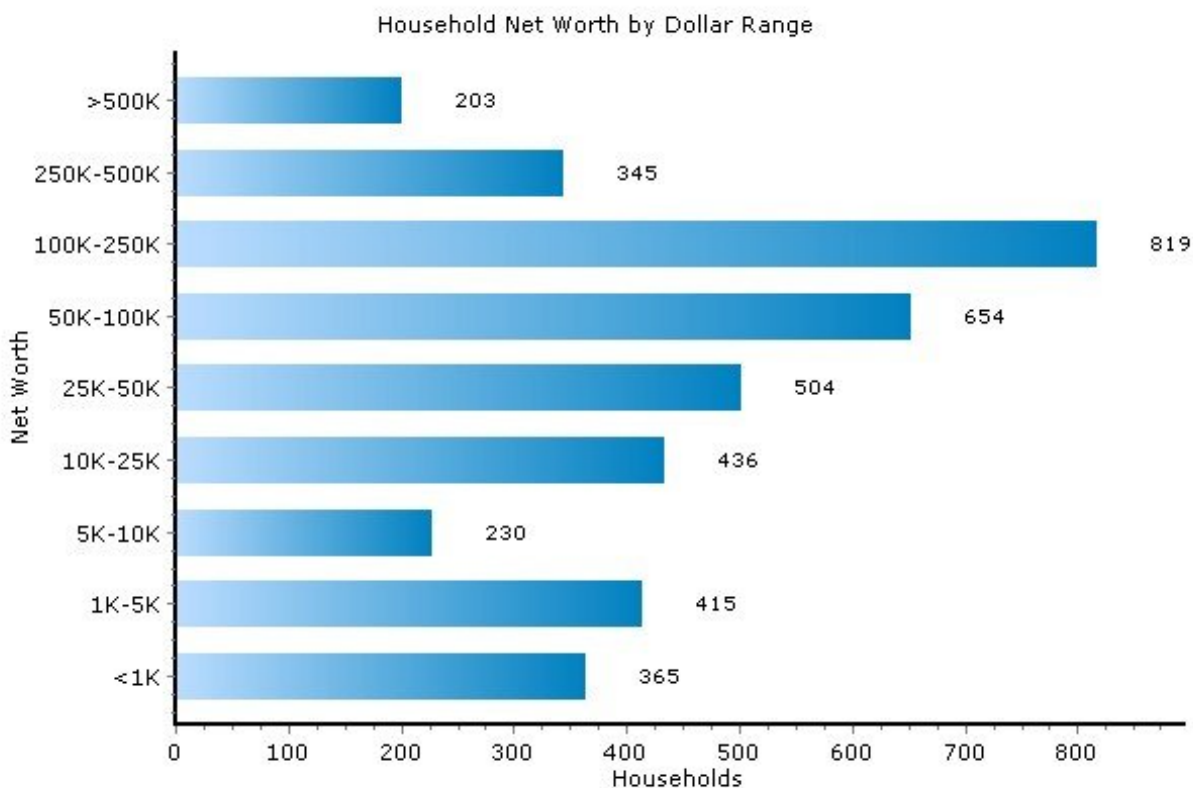

Pei Lin Huang
Keller Williams Syracuse

PeiLin@YourCNYHome.com

Home Ownership and Net Worth

13224, Syracuse, New York

Home Ownership	13224	New York
Median Home Price	\$110,200	N/A
In Current Residence 5+ Years	48.3%	38.6%
Annual Residential Turnover	12.5%	14.7%
Median Years in Residence	4.78	3.52