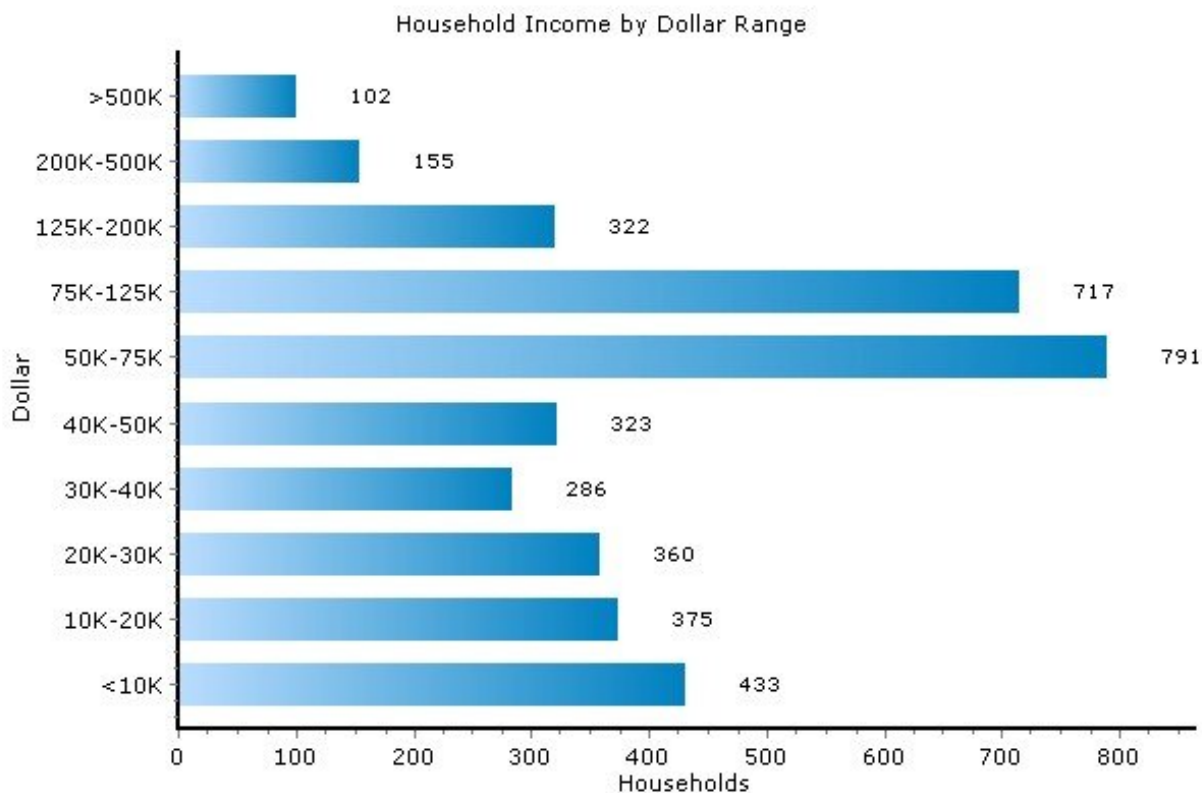

Pei Lin Huang PeiLin@YourCNYHome.com
Keller Williams Syracuse

Household

13224, Syracuse, New York

Household	13224	New York
Number of Households	3,864	7,136,363
Average Household Size	2.33	2.63
Household with Children	30.4%	33.4%
Household with no Children	69.6%	66.6%
Household: Family	57.7%	64.6%
Household: Non-Family	42.3%	35.4%

Marital Status

Income

13224, Syracuse, New York

Income	13224	New York
Median Household Income	\$53,474	\$52,764
Average Household Income	\$74,134	\$73,408
Median Disposable Income	\$44,844	\$44,437

Copyright © 2009 Onboard Informatics
Information presumed reliable when
collected but not guaranteed and
should be independently verified.