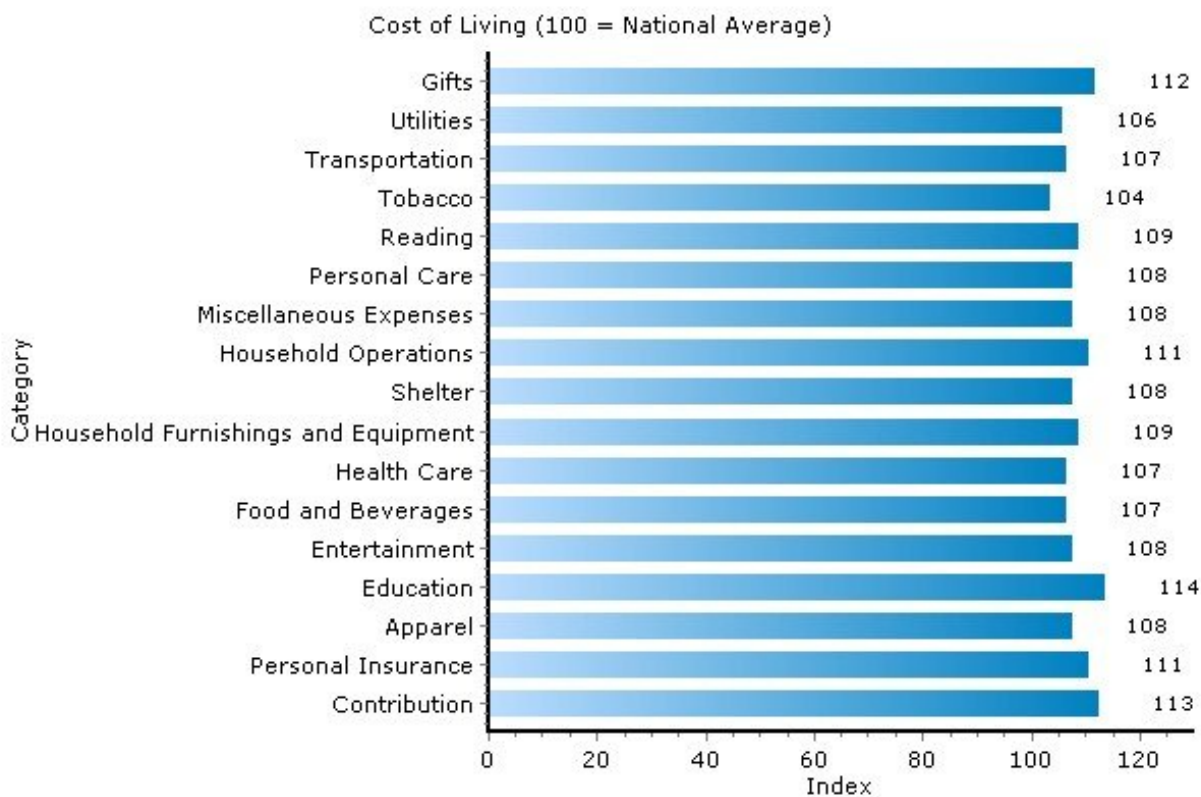

Pei Lin Huang
Keller Williams Syracuse

PeiLin@YourCNYHome.com

Home Ownership and Net Worth

13224, Syracuse, New York

Home Ownership	13224	New York
Median Home Price	\$110,200	N/A
In Current Residence 5+ Years	48.3%	38.6%
Annual Residential Turnover	12.5%	14.7%
Median Years in Residence	4.78	3.52

Copyright © 2009 Onboard Informatics
Information presumed reliable when
collected but not guaranteed and
should be independently verified.

Pei Lin Huang PeiLin@YourCNYHome.com
Keller Williams Syracuse

Cost of Living

13224, Syracuse, New York

Cost of Living	13224	New York
Average Total Household Expenditure	\$56,011	\$56,001
Total Household Expenditure Index (100 = National Average)	108	108

Copyright © 2009 Onboard Informatics
 Information presumed reliable when
 collected but not guaranteed and
 should be independently verified.