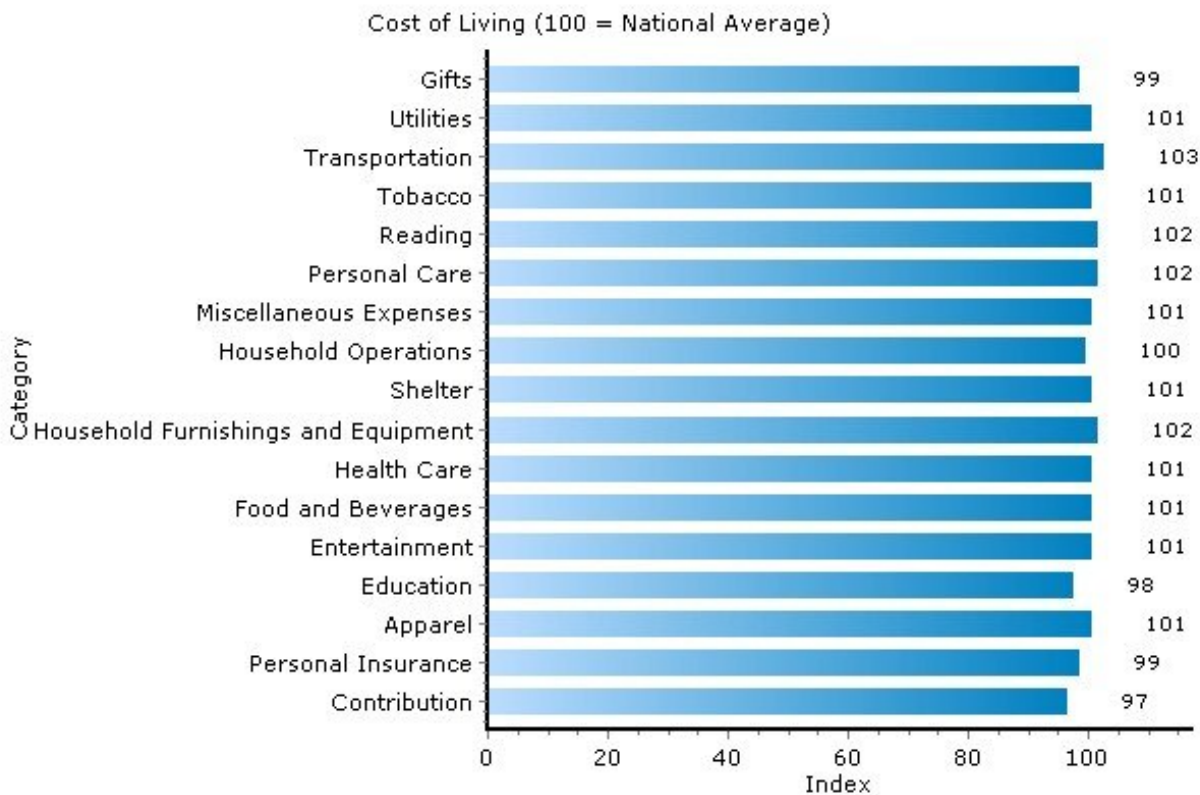

Pei Lin Huang
Keller Williams Syracuse

PLHuang@YourCNYHome.com

Home Ownership

13027, Baldwinsville, New York

Home Ownership	13027	New York
Median Home Price	\$145,000	\$254,900
In Current Residence 5+ Years	51.3%	38.5%
Annual Residential Turnover	11.8%	14.8%
Median Years in Residence	5.31	3.5

Copyright © 2009 Onboard Informatics
Information presumed reliable when
collected but not guaranteed and
should be independently verified.

Pei Lin Huang
Keller Williams Syracuse

PLHuang@YourCNYHome.com

Cost of Living

13027, Baldwinsville, New York

Cost of Living	13027	New York
Average Total Household Expenditure	\$56,609	\$61,099
Total Household Expenditure Index (100 = National Average)	101	109

Copyright © 2009 Onboard Informatics
 Information presumed reliable when
 collected but not guaranteed and
 should be independently verified.