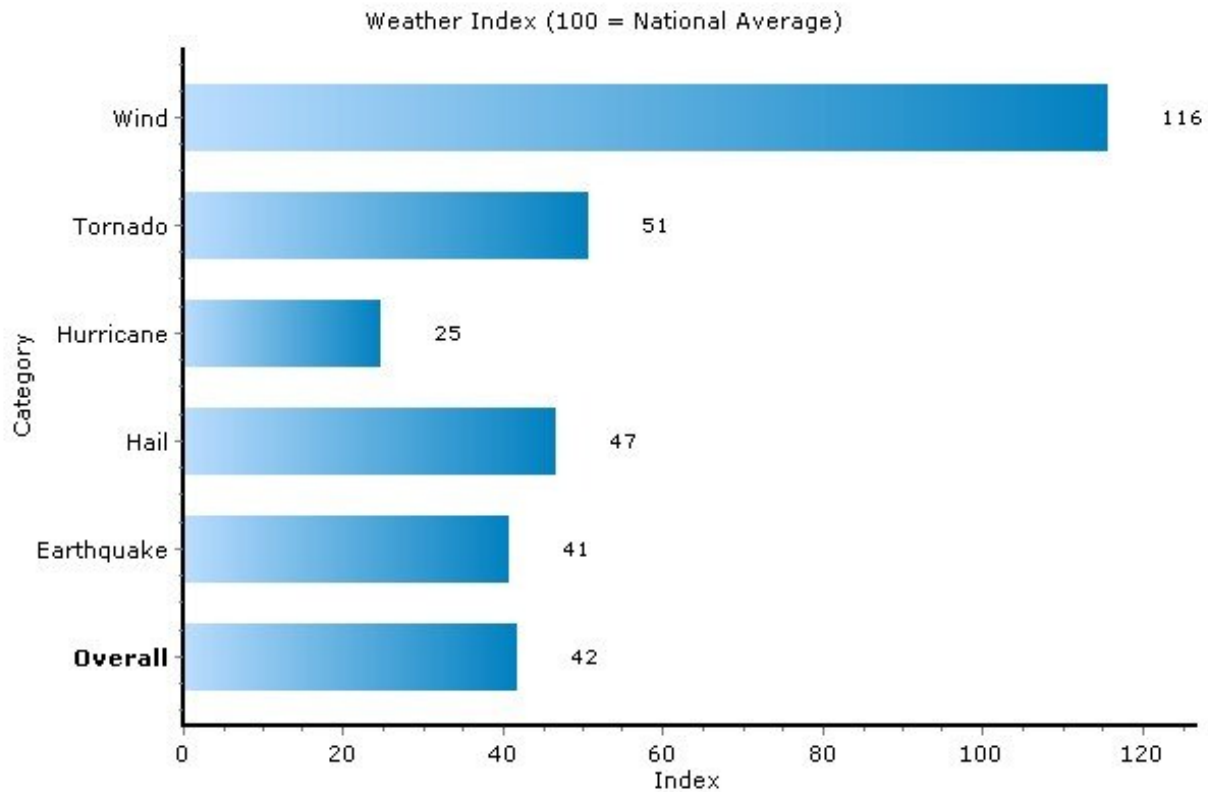

Copyright © 2009 Onboard Informatics
Information presumed reliable when
collected but not guaranteed and
should be independently verified.

Pei Lin Huang
Keller Williams Syracuse

PLHuang@YourCNYHome.com