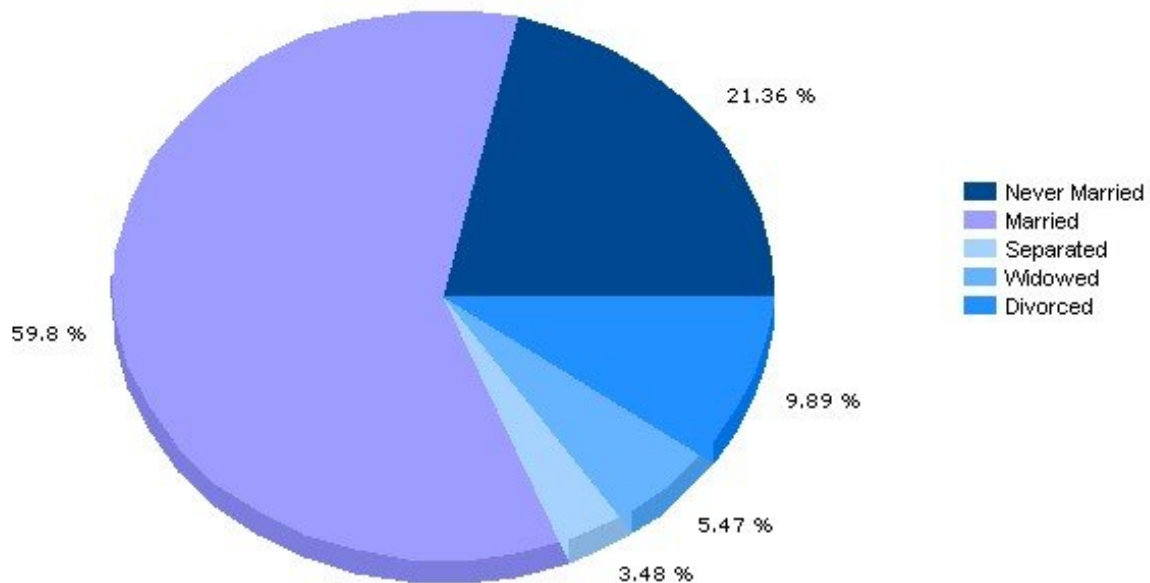

Household

13027, Baldwinsville, New York

Household	13027	New York
Number of Households	12,725	7,206,591
Average Household Size	2.48	2.64
Household with Children	33.7%	32.4%
Household with no Children	66.3%	67.6%
Household: Family	66.3%	64.2%
Household: Non-Family	33.7%	35.8%

Marital Status