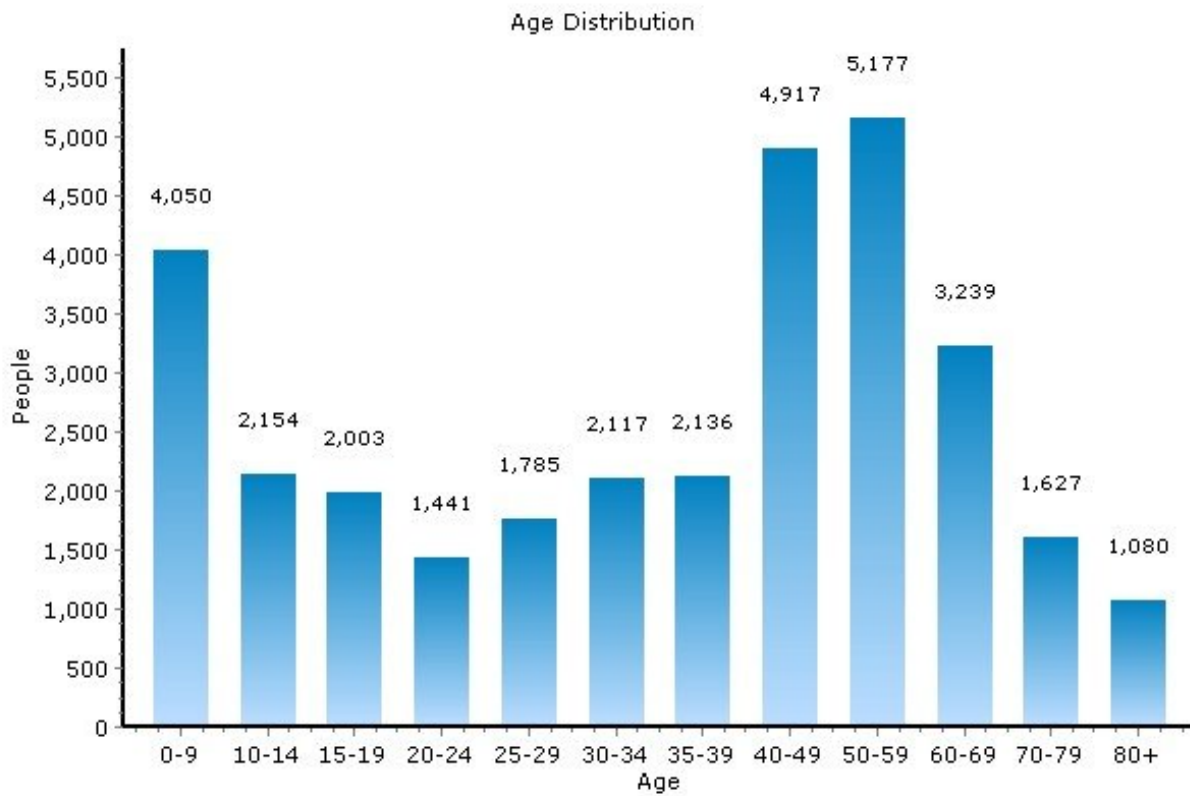

Community Facts

- Stable Population
- Low Residential Turnover

Population

13027, Baldwinsville, New York

Population	13027	New York
Population	31,723	19,600,792
Population Density (people/mile)	452	359
Population Growth	7.0%	3.0%
Male	15,476	9,536,666
Female	16,247	10,064,126
Median Age	39.38	37.44