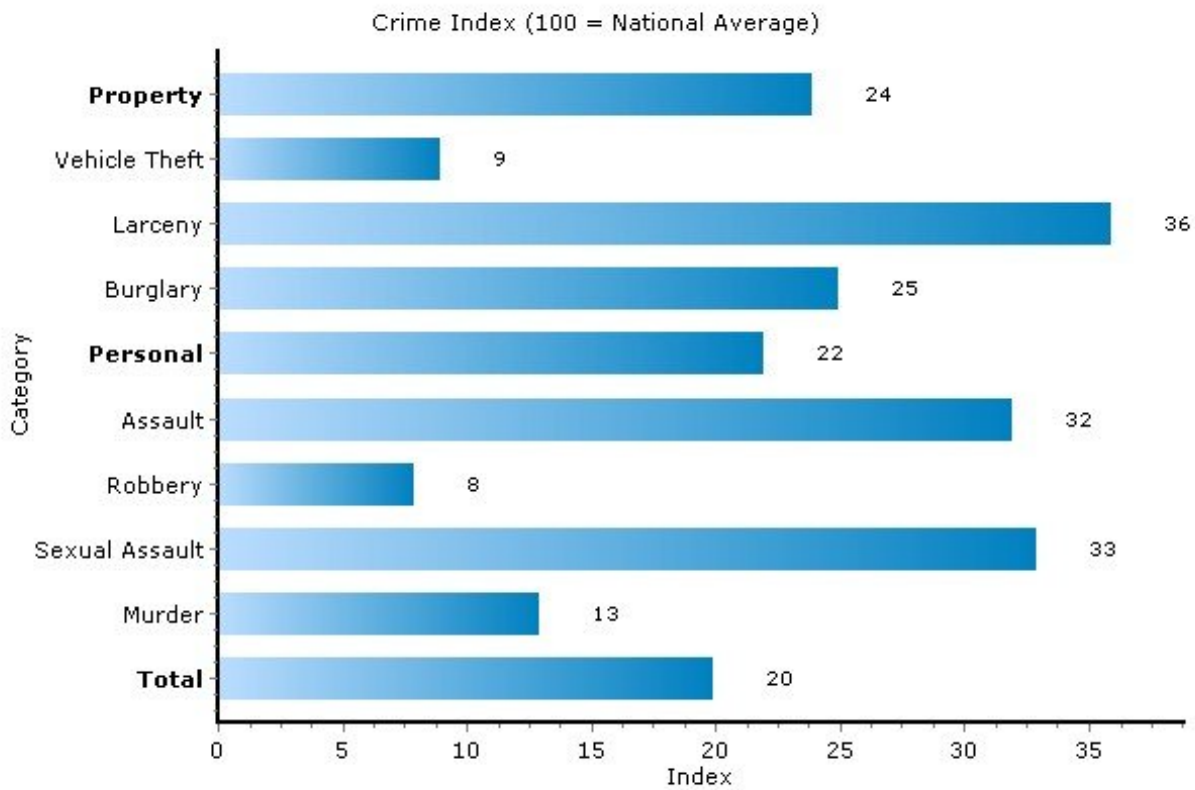

Pei Lin Huang
Keller Williams Syracuse

PLHuang@YourCNYHome.com

Crime

13027, Baldwinsville, New York

Copyright © 2009 Onboard Informatics
Information presumed reliable when
collected but not guaranteed and
should be independently verified.