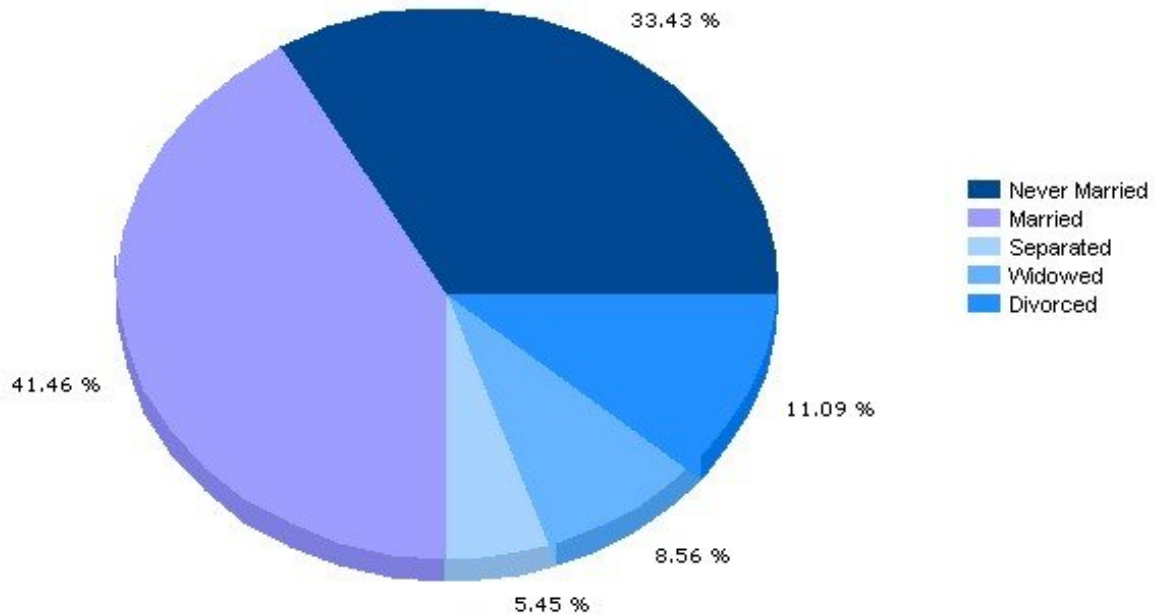

Household

13206, Syracuse, New York

Household	13206	New York
Number of Households	7,589	7,206,591
Average Household Size	2.06	2.64
Household with Children	22.4%	32.4%
Household with no Children	77.5%	67.6%
Household: Family	48.9%	64.2%
Household: Non-Family	51.1%	35.8%

Marital Status