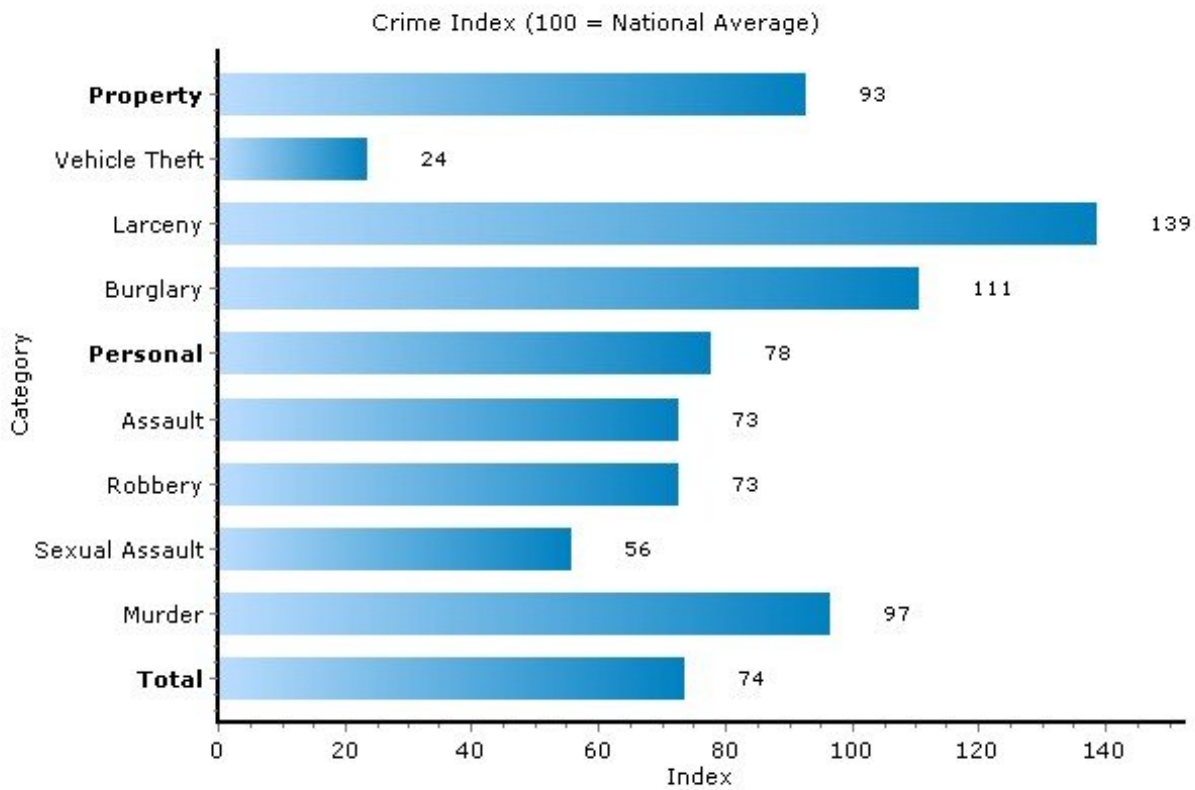

Pei Lin Huang
Keller Williams Syracuse

PLHuang@YourCNYHome.com

Crime

13206, Syracuse, New York

Copyright © 2009 Onboard Informatics
Information presumed reliable when
collected but not guaranteed and
should be independently verified.