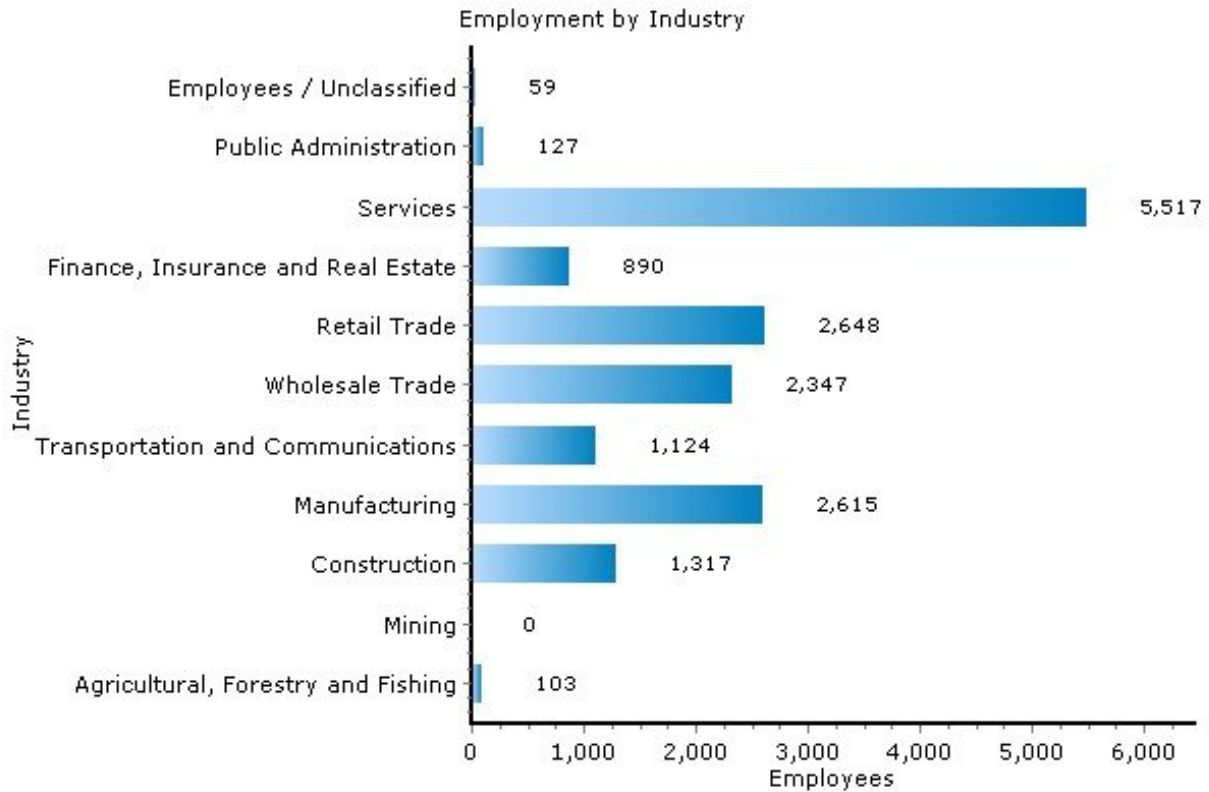

Pei Lin Huang
Keller Williams Syracuse

PLHuang@YourCNYHome.com

Employment

13206, Syracuse, New York

Copyright © 2009 Onboard Informatics
Information presumed reliable when
collected but not guaranteed and
should be independently verified.