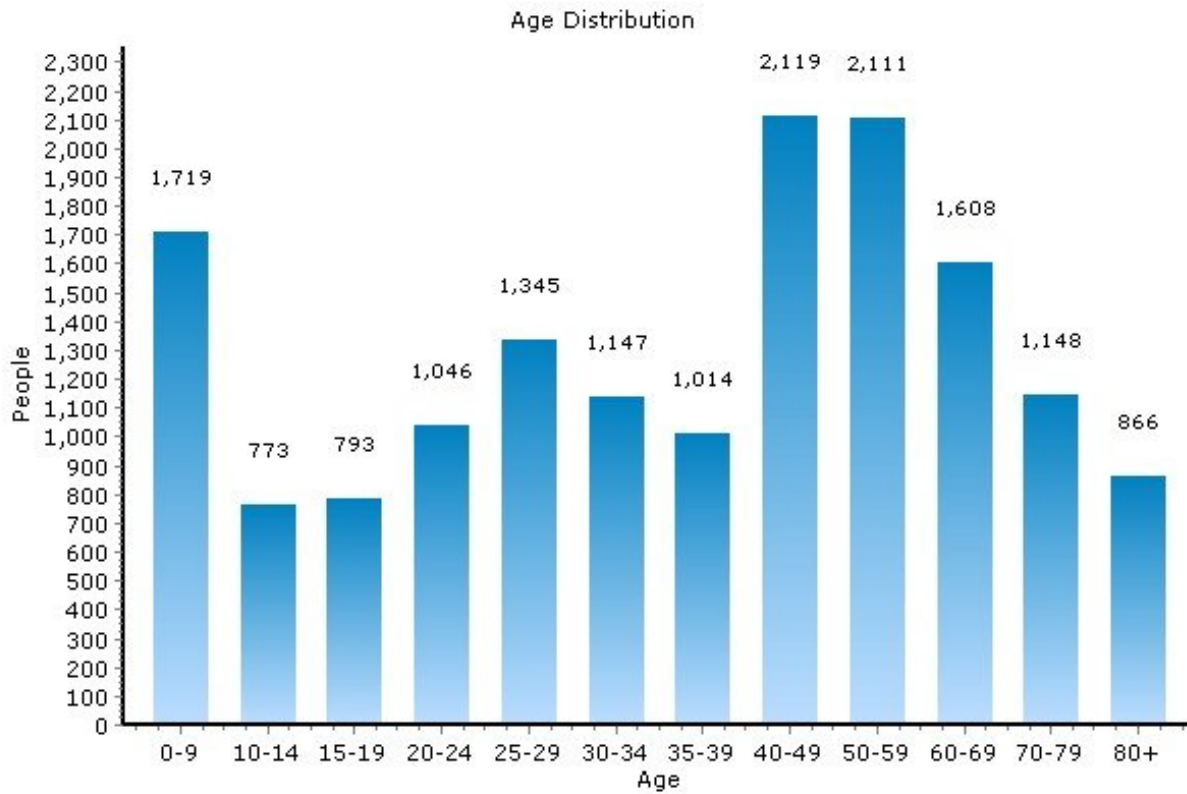

Community Facts

- Close to Military Facility(ies)
- Low Residential Turnover

Population

13206, Syracuse, New York

Population	13206	New York
Population	15,691	19,600,792
Population Density (people/mile)	3,828	359
Population Growth	-5.0%	3.0%
Male	7,444	9,536,666
Female	8,247	10,064,126
Median Age	39.04	37.44