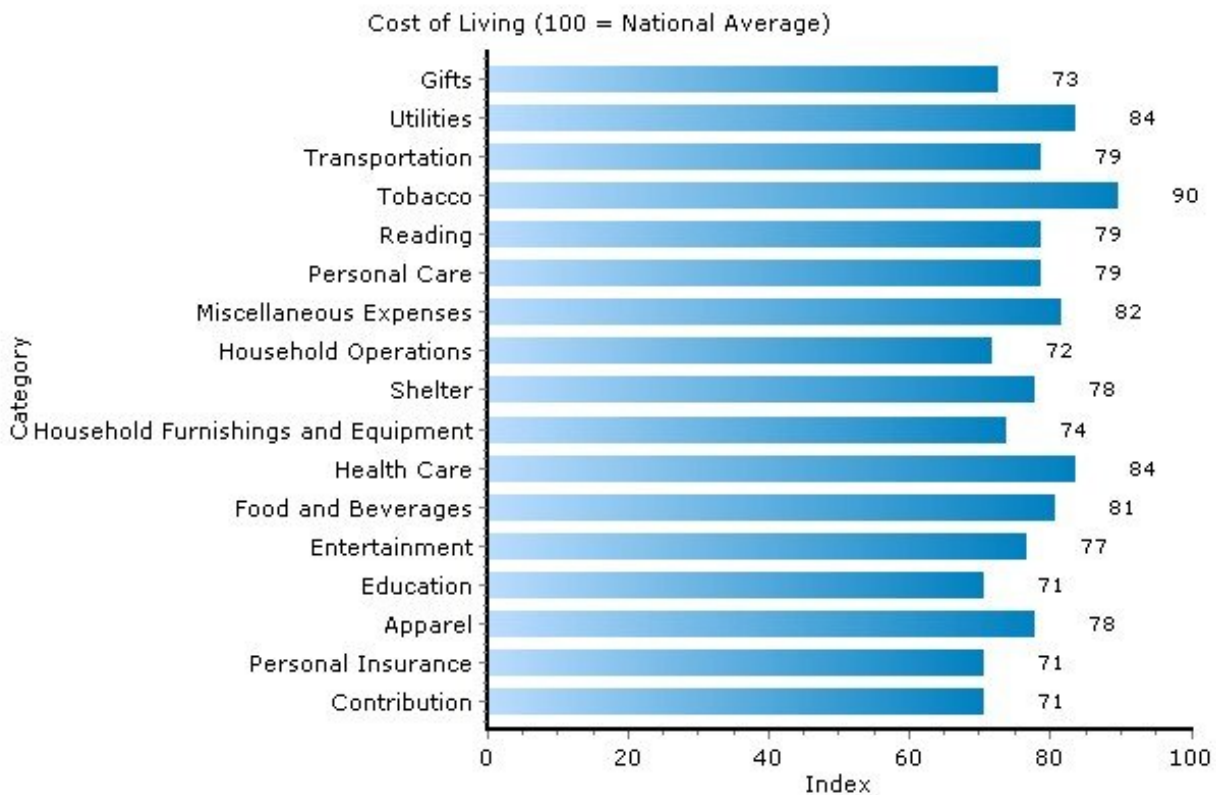

Pei Lin Huang
Keller Williams Syracuse

PLHuang@YourCNYHome.com

Home Ownership

13206, Syracuse, New York

Home Ownership	13206	New York
Median Home Price	\$86,000	\$254,900
In Current Residence 5+ Years	42.0%	38.5%
Annual Residential Turnover	14.8%	14.8%
Median Years in Residence	3.95	3.5

Copyright © 2009 Onboard Informatics
Information presumed reliable when
collected but not guaranteed and
should be independently verified.

Pei Lin Huang
Keller Williams Syracuse

PLHuang@YourCNYHome.com

Cost of Living

13206, Syracuse, New York

Cost of Living	13206	New York
Average Total Household Expenditure	\$43,783	\$61,099
Total Household Expenditure Index (100 = National Average)	78	109

Copyright © 2009 Onboard Informatics
 Information presumed reliable when
 collected but not guaranteed and
 should be independently verified.