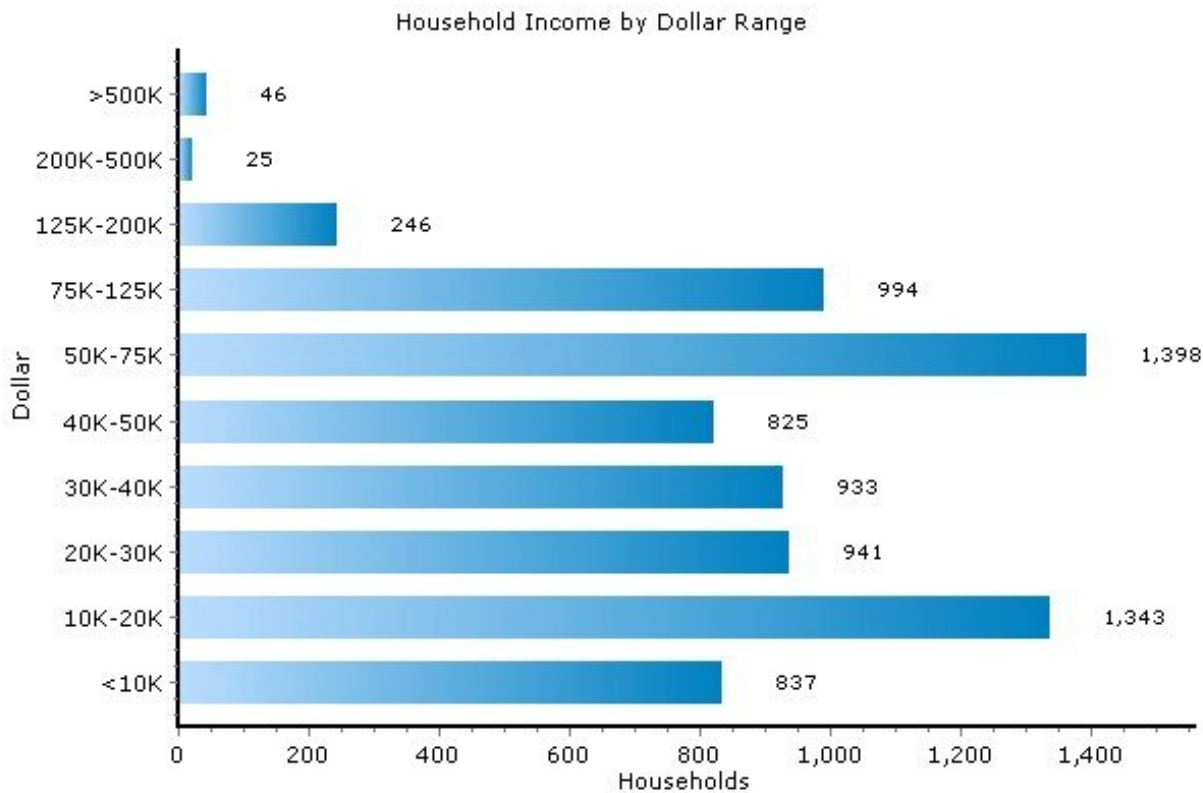

Pei Lin Huang
Keller Williams Syracuse

PLHuang@YourCNYHome.com

Household

13206, Syracuse, New York

Household	13206	New York
Number of Households	7,589	7,206,591
Average Household Size	2.06	2.64
Household with Children	22.4%	32.4%
Household with no Children	77.5%	67.6%
Household: Family	48.9%	64.2%
Household: Non-Family	51.1%	35.8%

Income

13206, Syracuse, New York

Income	13206	New York
Median Household Income	\$37,357	\$54,753
Average Household Income	\$50,211	\$83,056
Median Disposable Income	\$32,767	\$45,939

Copyright © 2009 Onboard Informatics
Information presumed reliable when
collected but not guaranteed and
should be independently verified.