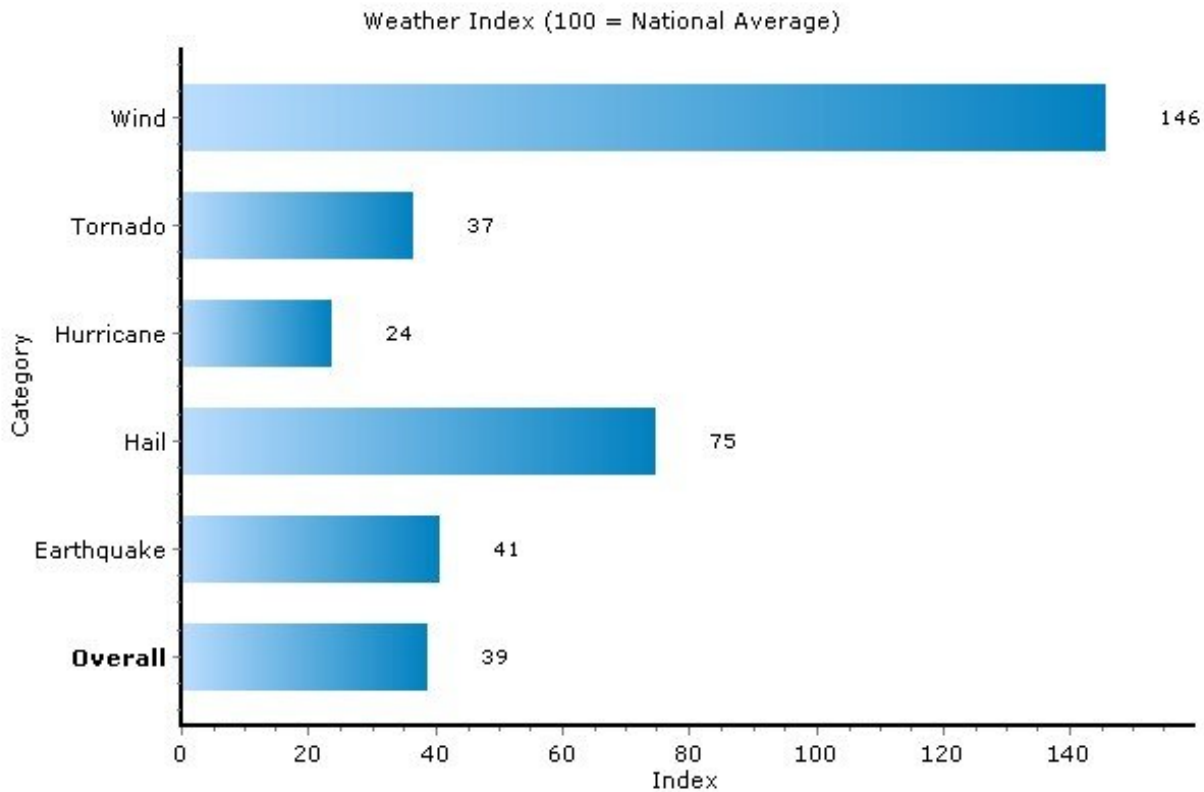

Copyright © 2009 Onboard Informatics
Information presumed reliable when
collected but not guaranteed and
should be independently verified.

Pei Lin Huang
Keller Williams Syracuse

PLHuang@YourCNYHome.com