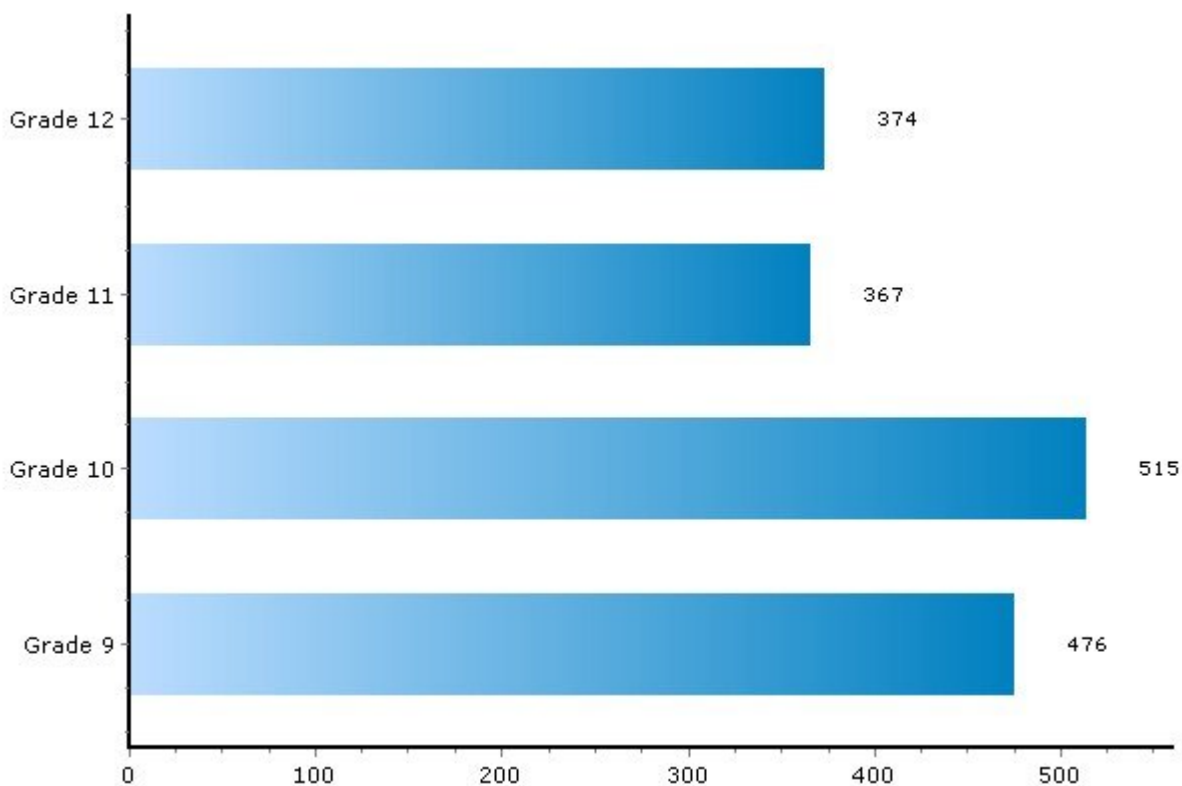

Students Per Grade

Copyright © 2009 Onboard Informatics
Information presumed reliable when
collected but not guaranteed and
should be independently verified.

Pei Lin Huang
Keller Williams Syracuse

PLHuang@YourCNYHome.com