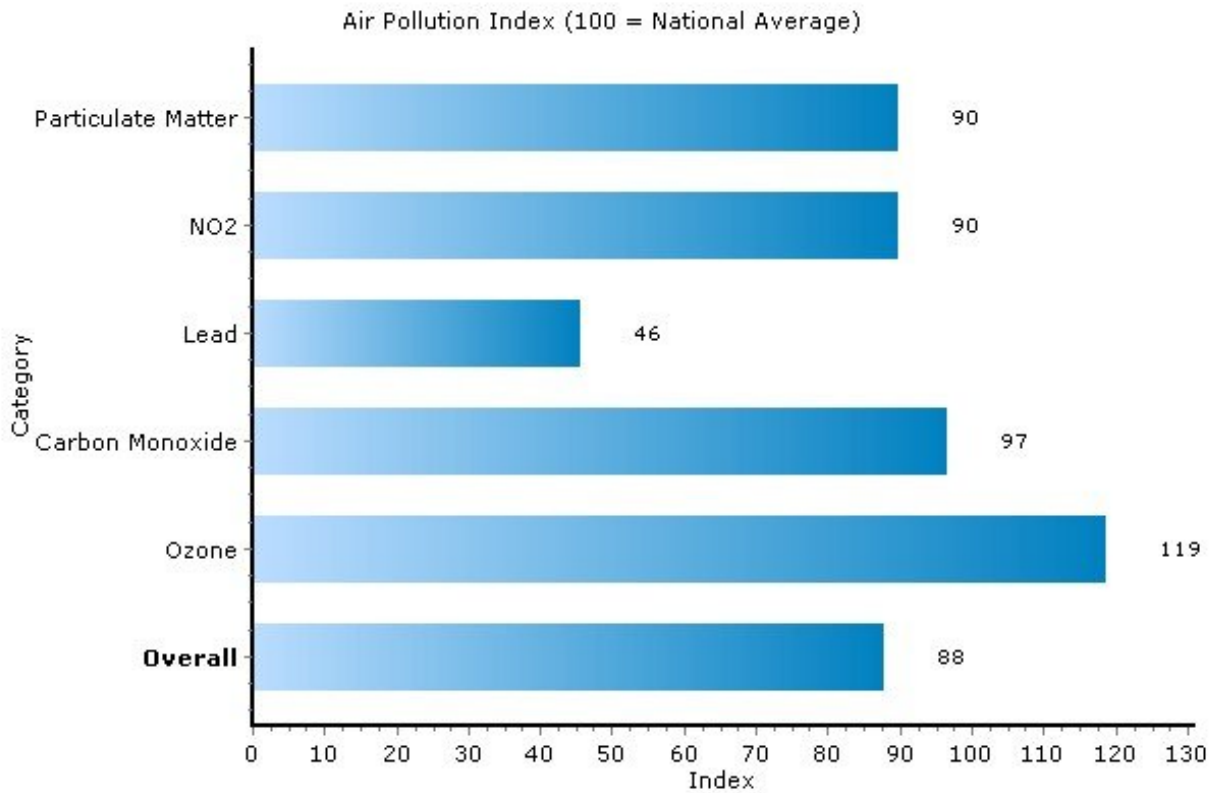

Pei Lin Huang
Keller Williams Syracuse

PeiLin@YourCNYHome.com

Climate: Pollution Index

13219, Syracuse, New York

Copyright © 2009 Onboard Informatics
Information presumed reliable when
collected but not guaranteed and
should be independently verified.