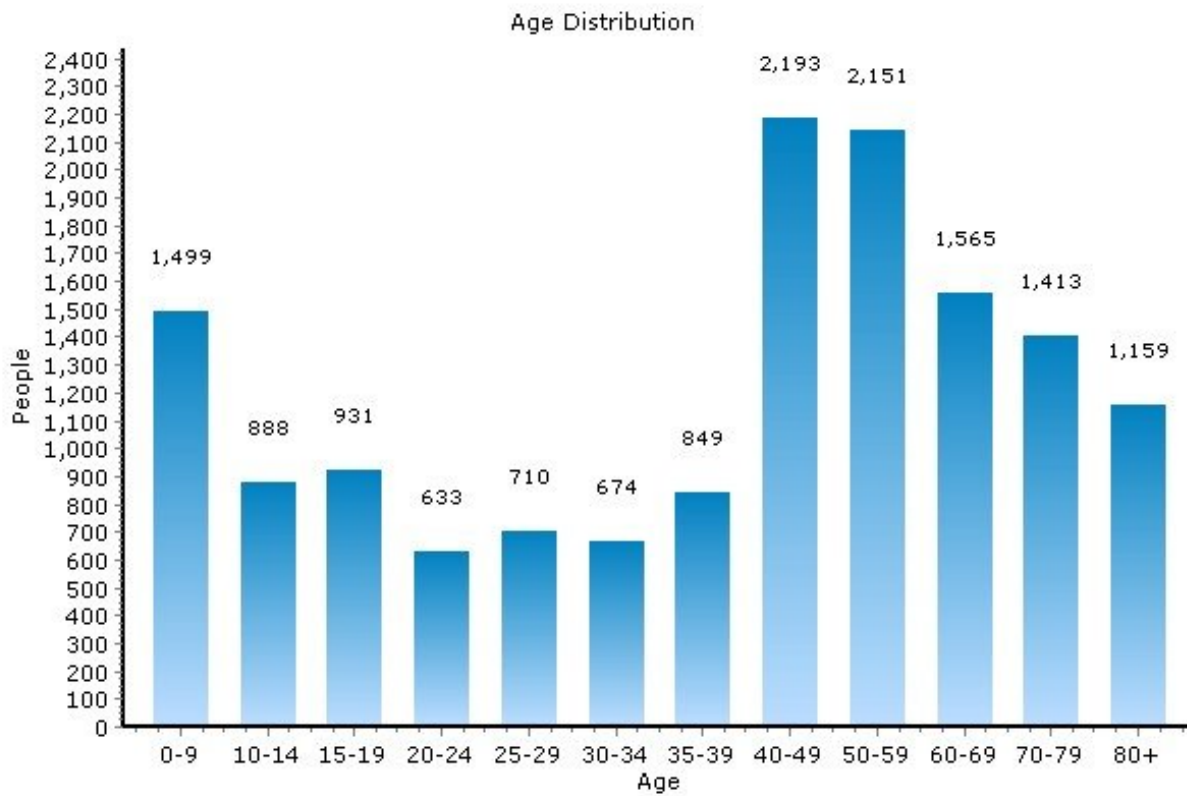

PeiLin@YourCNYHome.com

Population

13219, Syracuse, New York

Population	13219	New York
Population	14,663	19,413,180
Population Density (people/mile)	3,173	356
Population Growth	-5.0%	2.0%
Male	6,809	9,414,633
Female	7,855	9,998,547
Median Age	44.49	36.93