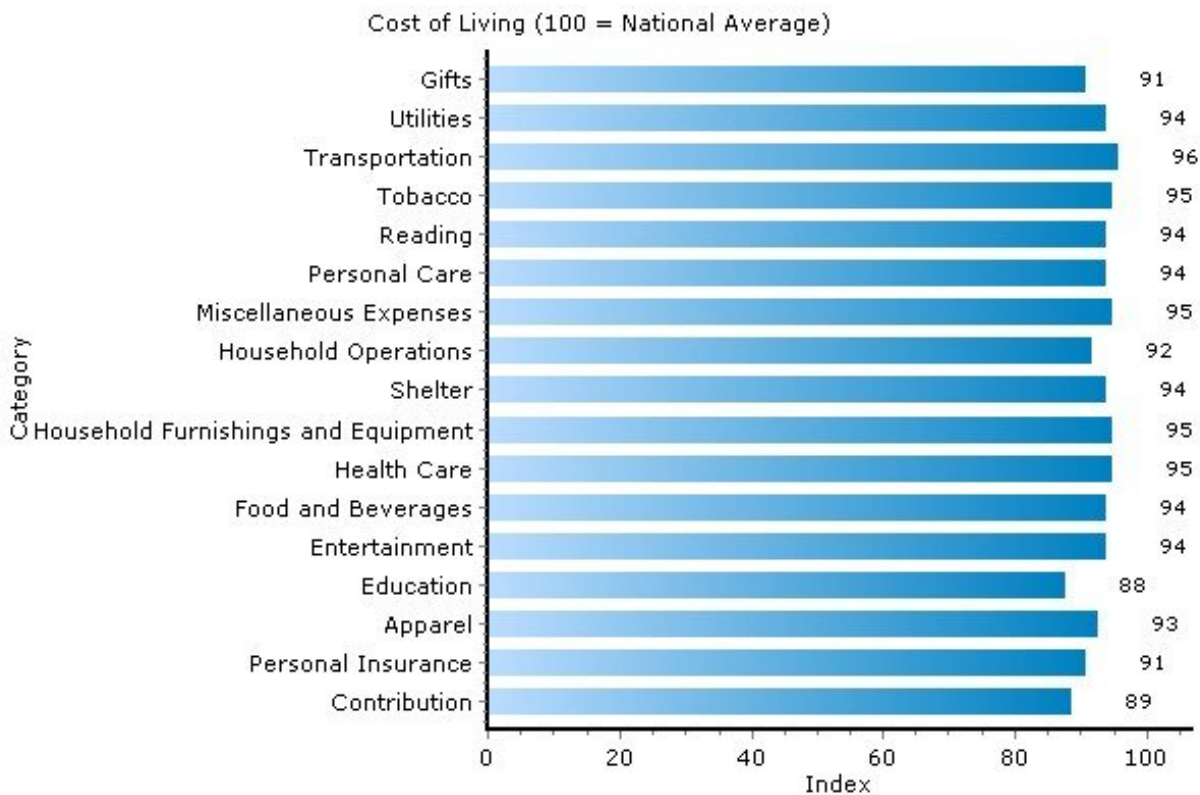

Pei Lin Huang
Keller Williams Syracuse

PeiLin@YourCNYHome.com

Home Ownership

13219, Syracuse, New York

Home Ownership	13219	New York
Median Home Price	\$118,500	N/A
In Current Residence 5+ Years	69.0%	39.0%
Annual Residential Turnover	7.0%	15.0%
Median Years in Residence	11	4

Copyright © 2009 Onboard Informatics
Information presumed reliable when
collected but not guaranteed and
should be independently verified.

Pei Lin Huang PeiLin@YourCNYHome.com
Keller Williams Syracuse

Cost of Living

13219, Syracuse, New York

Cost of Living	13219	New York
Average Total Household Expenditure	\$50,433	\$58,057
Total Household Expenditure Index (100 = National Average)	94	108

Climate: Average Temperature