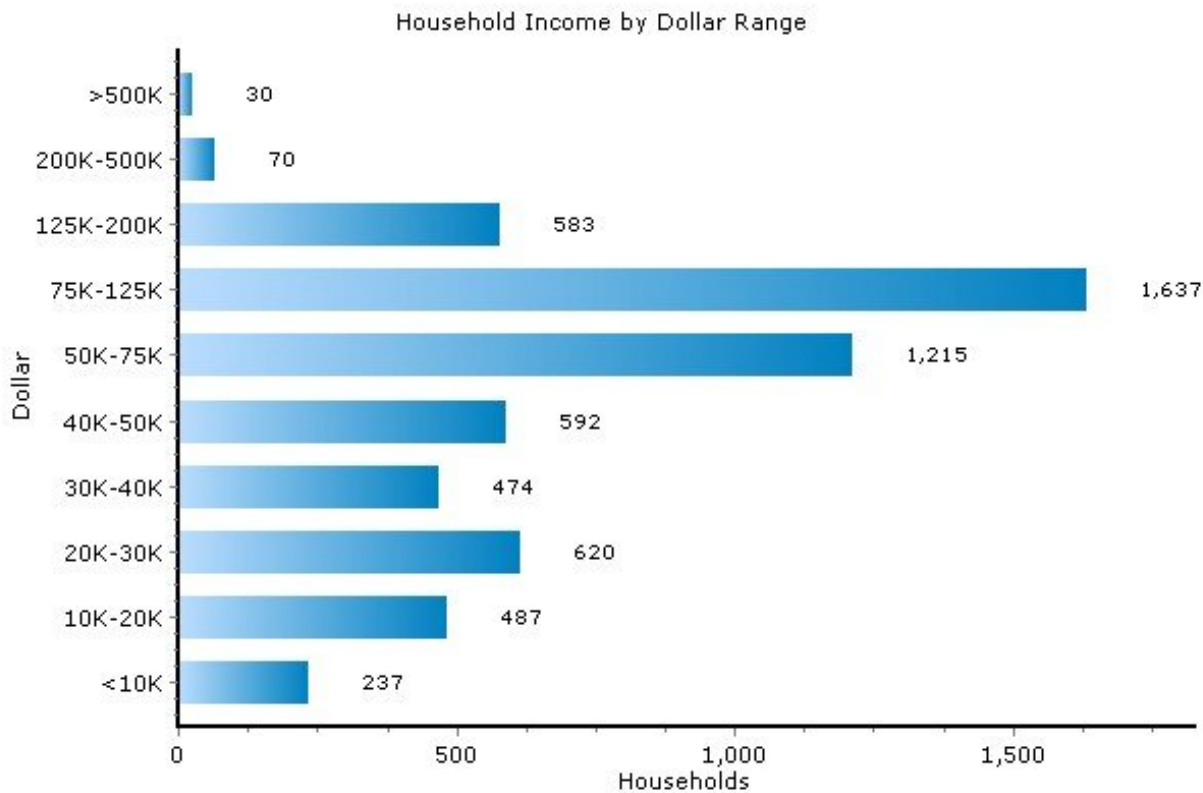

Pei Lin Huang
Keller Williams Syracuse

PeiLin@YourCNYHome.com

Household

13219, Syracuse, New York

Household	13219	New York
Number of Households	5,944	7,098,461
Average Household Size	2	3
Household with Children	27.5%	32.8%
Household with no Children	72.5%	67.2%
Household: Family	65.6%	64.1%
Household: Non-Family	34.4%	35.9%

Marital Status

Income

13219, Syracuse, New York

Income	13219	New York
Median Household Income	\$60,501	\$53,471
Average Household Income	\$61,768	\$77,295
Median Disposable Income	\$49,948	\$44,967

Copyright © 2009 Onboard Informatics
Information presumed reliable when
collected but not guaranteed and
should be independently verified.