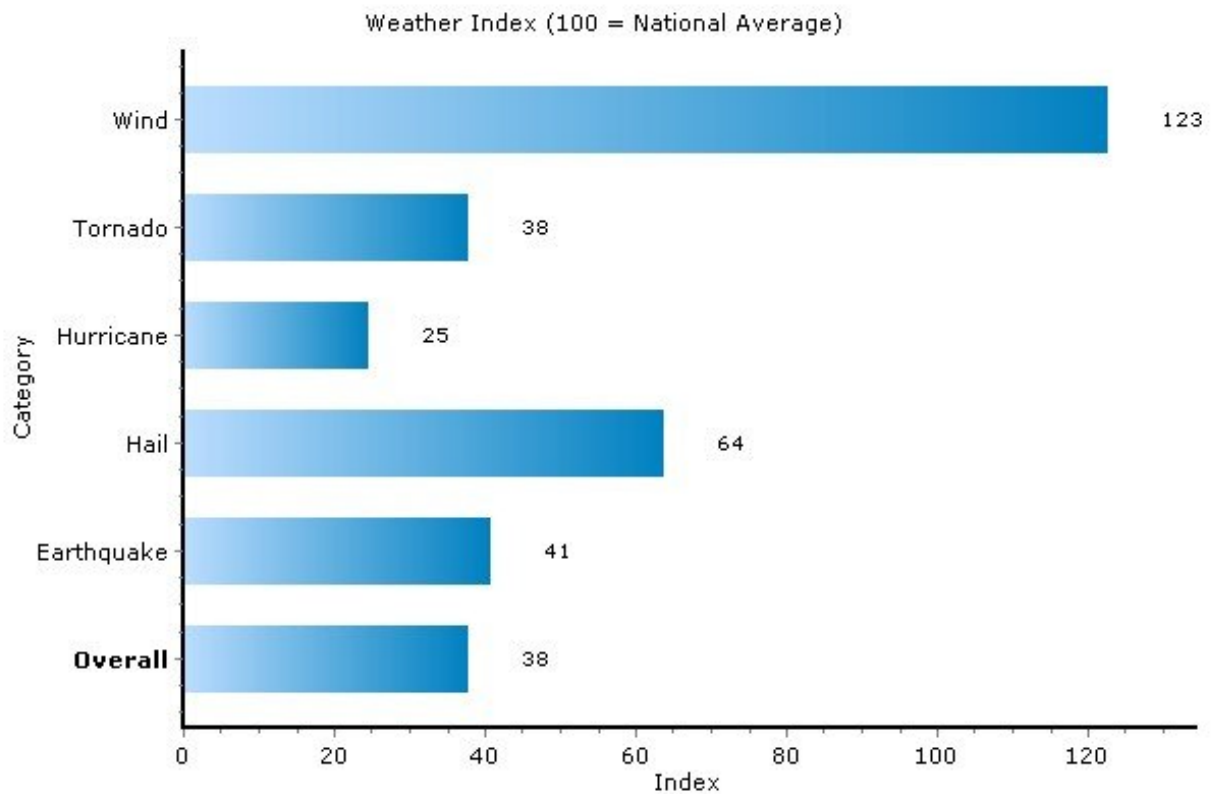

Pei Lin Huang
Keller Williams Syracuse

PeiLin@YourCNYHome.com

Climate: Weather Index

13219, Syracuse, New York

Copyright © 2009 Onboard Informatics
Information presumed reliable when
collected but not guaranteed and
should be independently verified.