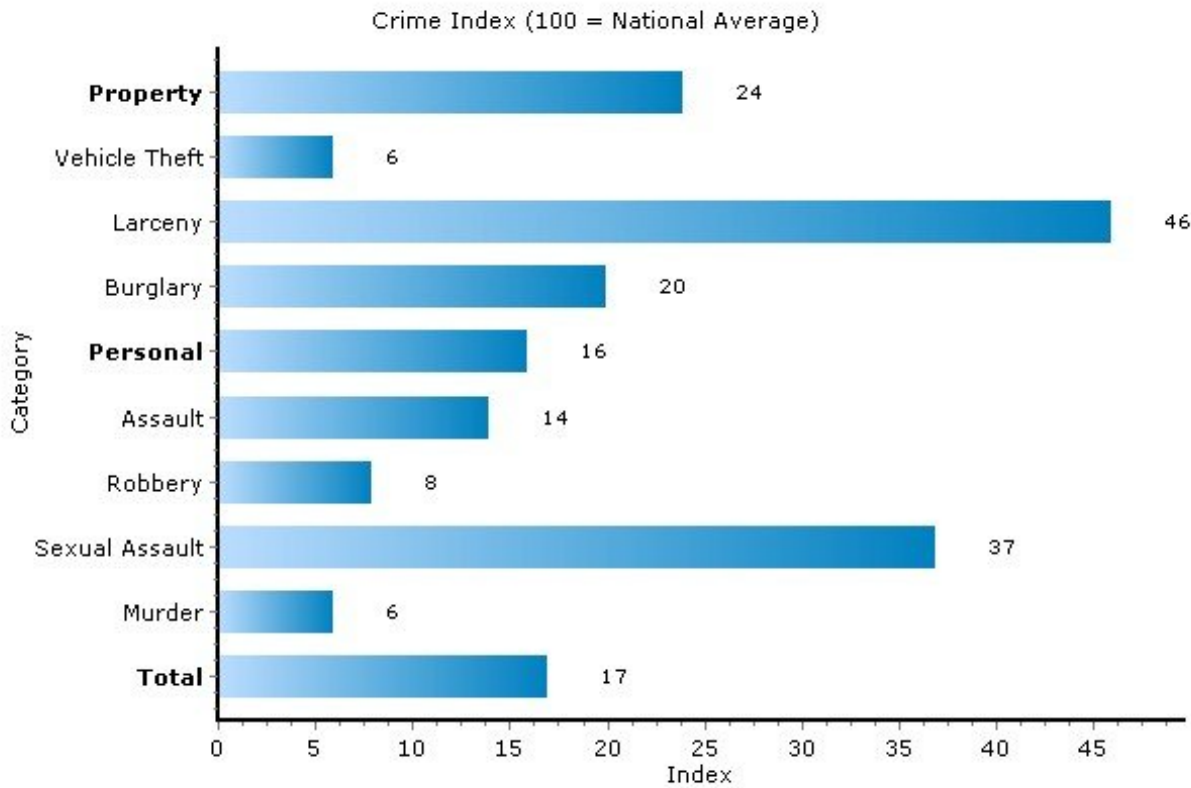

Pei Lin Huang
Keller Williams Syracuse

PeiLin@YourCNYHome.com

Crime

13219, Syracuse, New York

Copyright © 2009 Onboard Informatics
Information presumed reliable when
collected but not guaranteed and
should be independently verified.