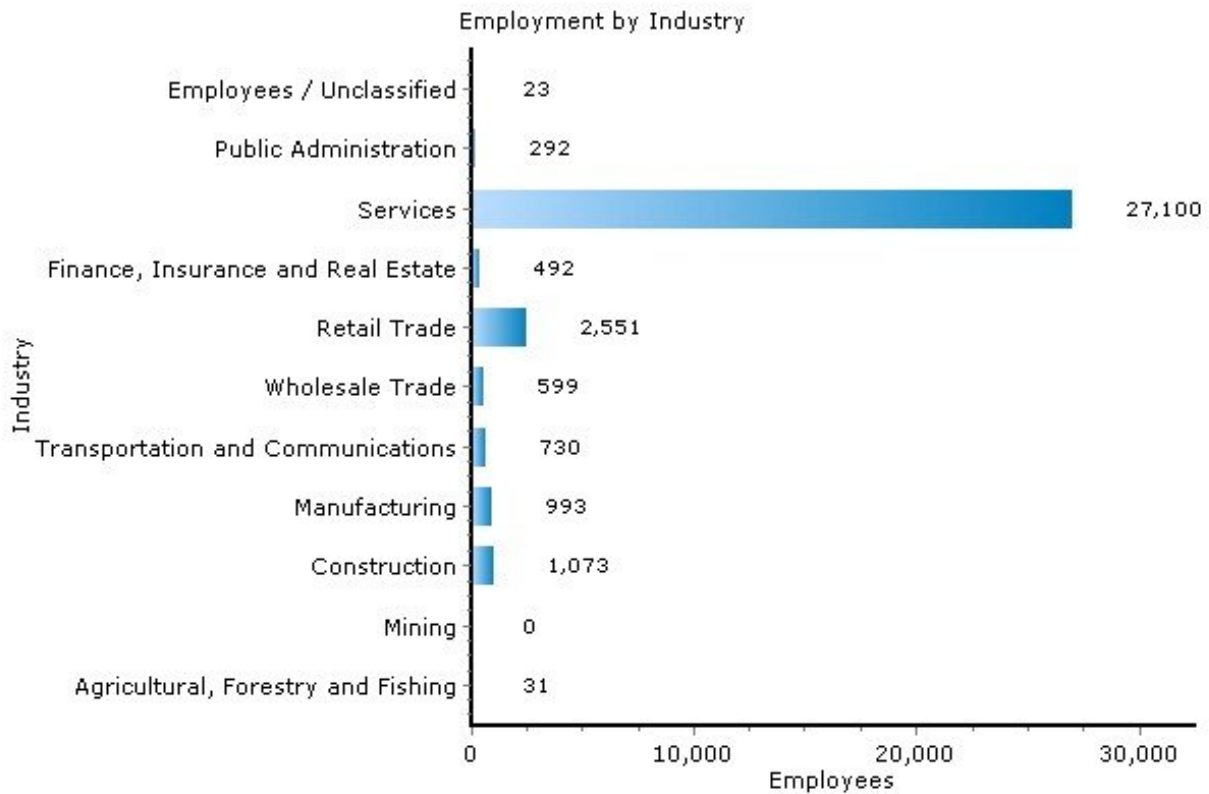

## Employment

13210, Syracuse, New York

Copyright © 2009 Onboard Informatics  
Information presumed reliable when  
collected but not guaranteed and  
should be independently verified.

**Pei Lin Huang**  
Keller Williams Syracuse