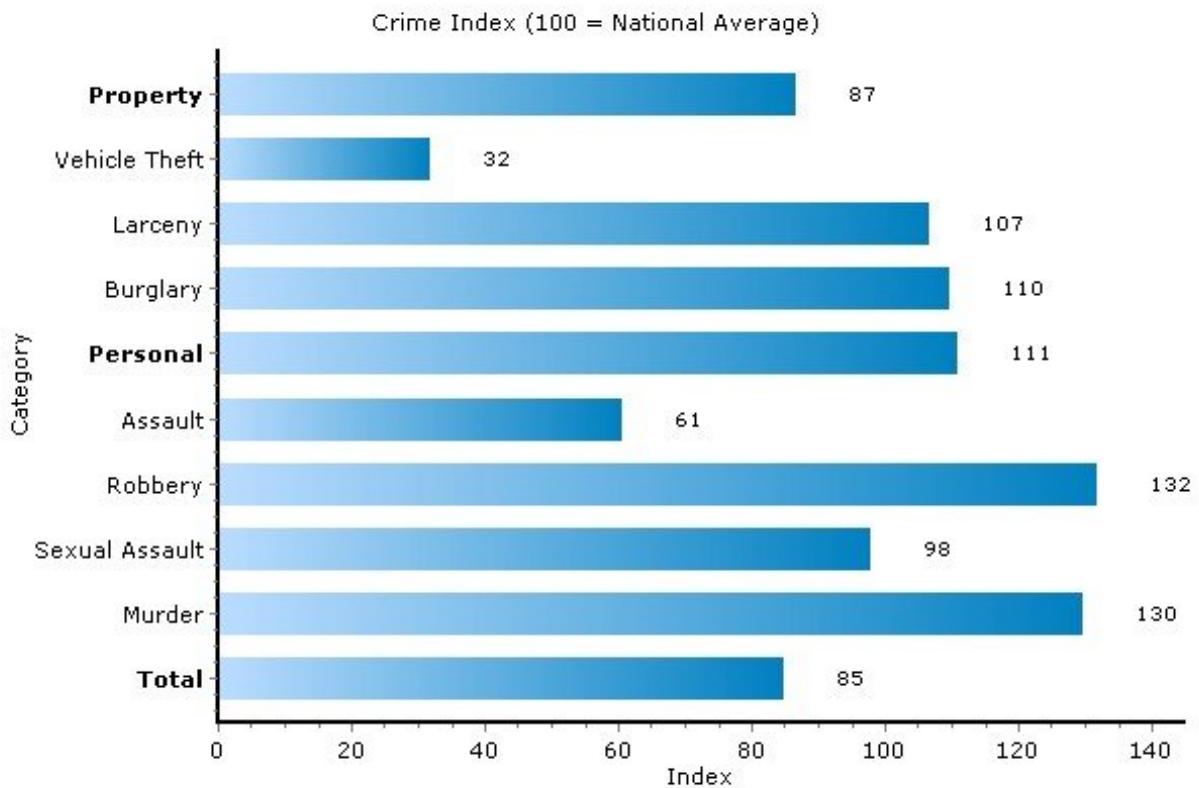

Copyright © 2009 Onboard Informatics
Information presumed reliable when
collected but not guaranteed and
should be independently verified.

Pei Lin Huang
Keller Williams Syracuse

PeiLin@YourCNYHome.com