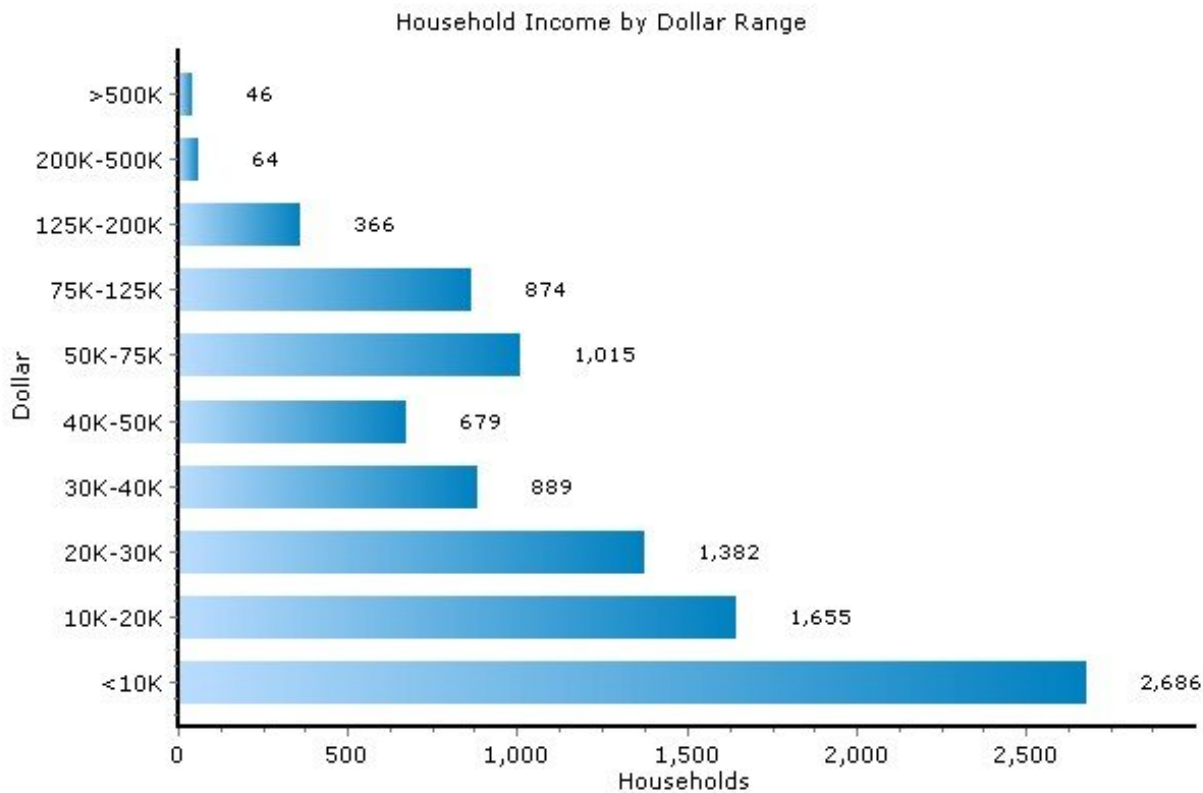

## Income

13210, Syracuse, New York

Income	13210	New York
Median Household Income	\$23,149	\$53,471
Average Household Income	\$34,058	\$77,295
Median Disposable Income	\$21,451	\$44,967

Copyright © 2009 Onboard Informatics  
Information presumed reliable when  
collected but not guaranteed and  
should be independently verified.