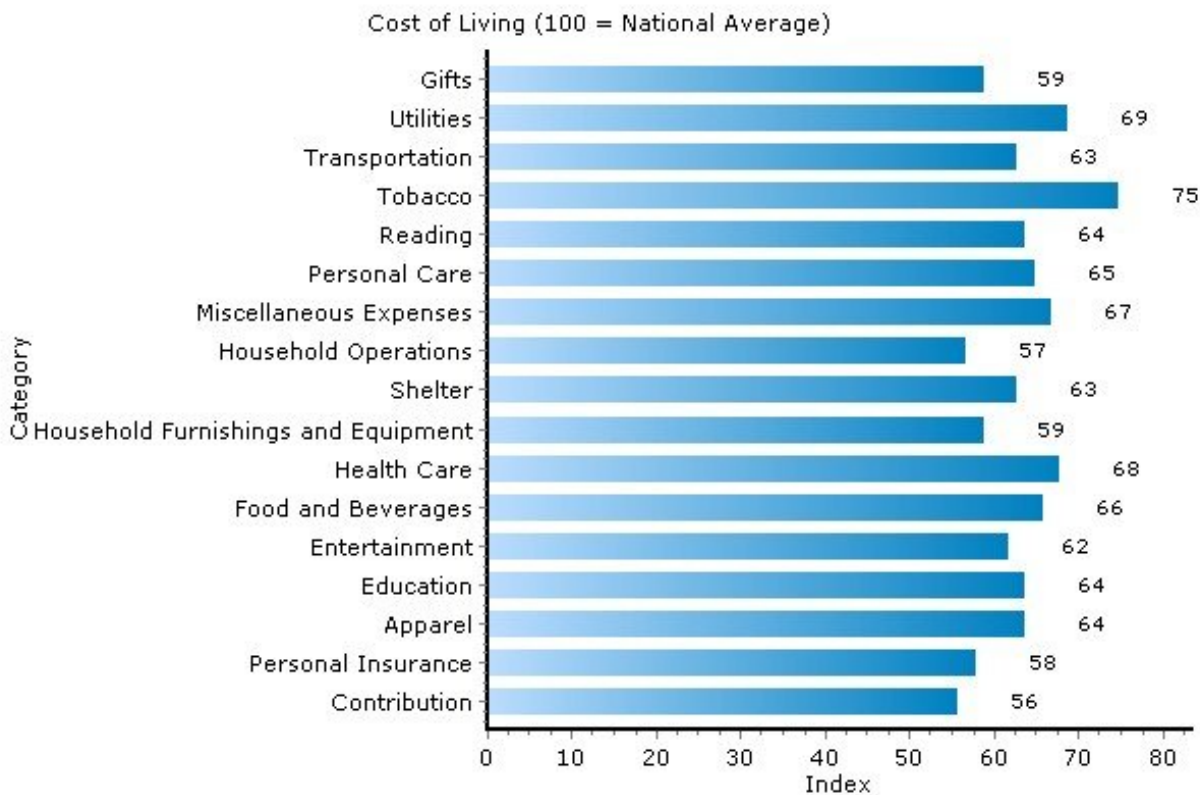

## Home Ownership

13210, Syracuse, New York

Home Ownership	13210	New York
Median Home Price	\$120,000	N/A
In Current Residence 5+ Years	23.0%	39.0%
Annual Residential Turnover	24.0%	15.0%
Median Years in Residence	2	4

Copyright © 2009 Onboard Informatics  
Information presumed reliable when  
collected but not guaranteed and  
should be independently verified.

**Pei Lin Huang**    [PeiLin@YourCNYHome.com](mailto:PeiLin@YourCNYHome.com)  
Keller Williams Syracuse

## Cost of Living

13210, Syracuse, New York

Cost of Living	13210	New York
Average Total Household Expenditure	\$34,206	\$58,057
Total Household Expenditure Index (100 = National Average)	64	108

Copyright © 2009 Onboard Informatics  
 Information presumed reliable when  
 collected but not guaranteed and  
 should be independently verified.