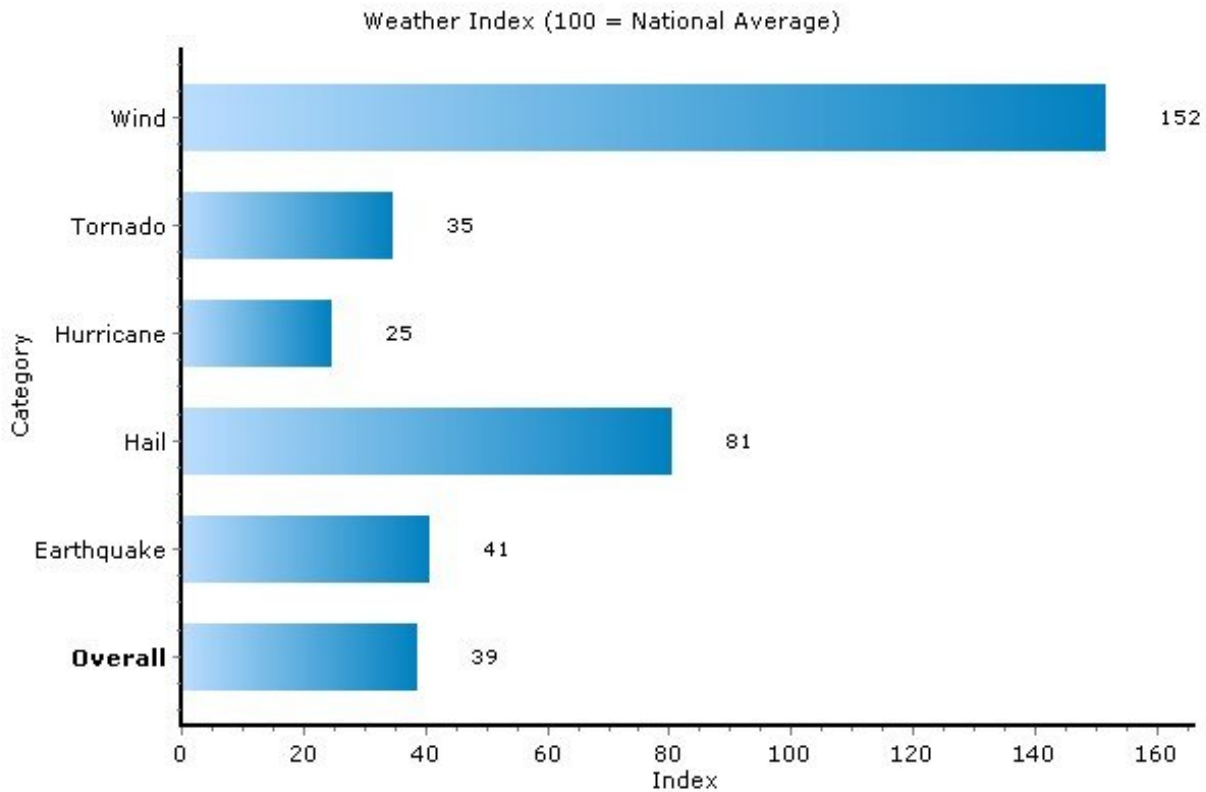

## Climate: Weather Index

13210, Syracuse, New York

Copyright © 2009 Onboard Informatics  
Information presumed reliable when  
collected but not guaranteed and  
should be independently verified.

**Pei Lin Huang**  
Keller Williams Syracuse