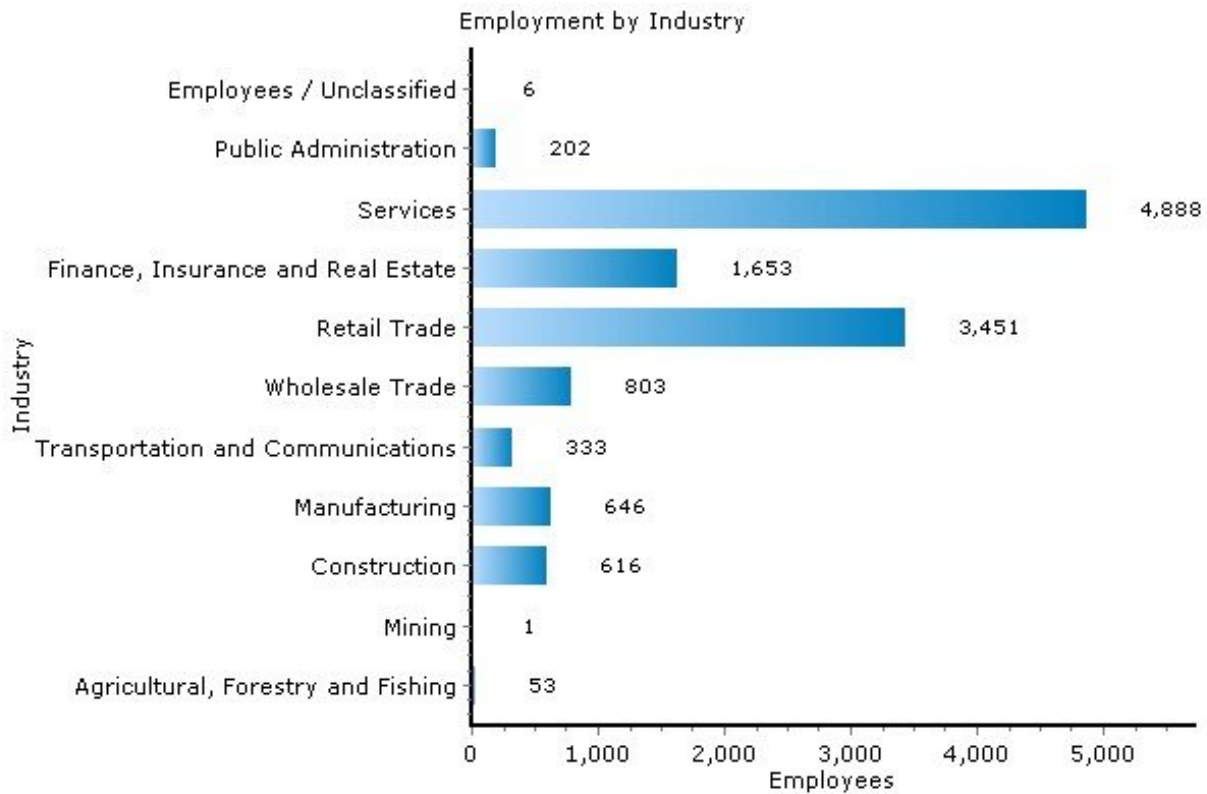

Copyright © 2007 Onboard LLC
Information presumed reliable
when collected but not
guaranteed and should be
independently verified.

Pei Lin Huang   PeiLin@YourCNYHome.com
Keller Williams Syracuse