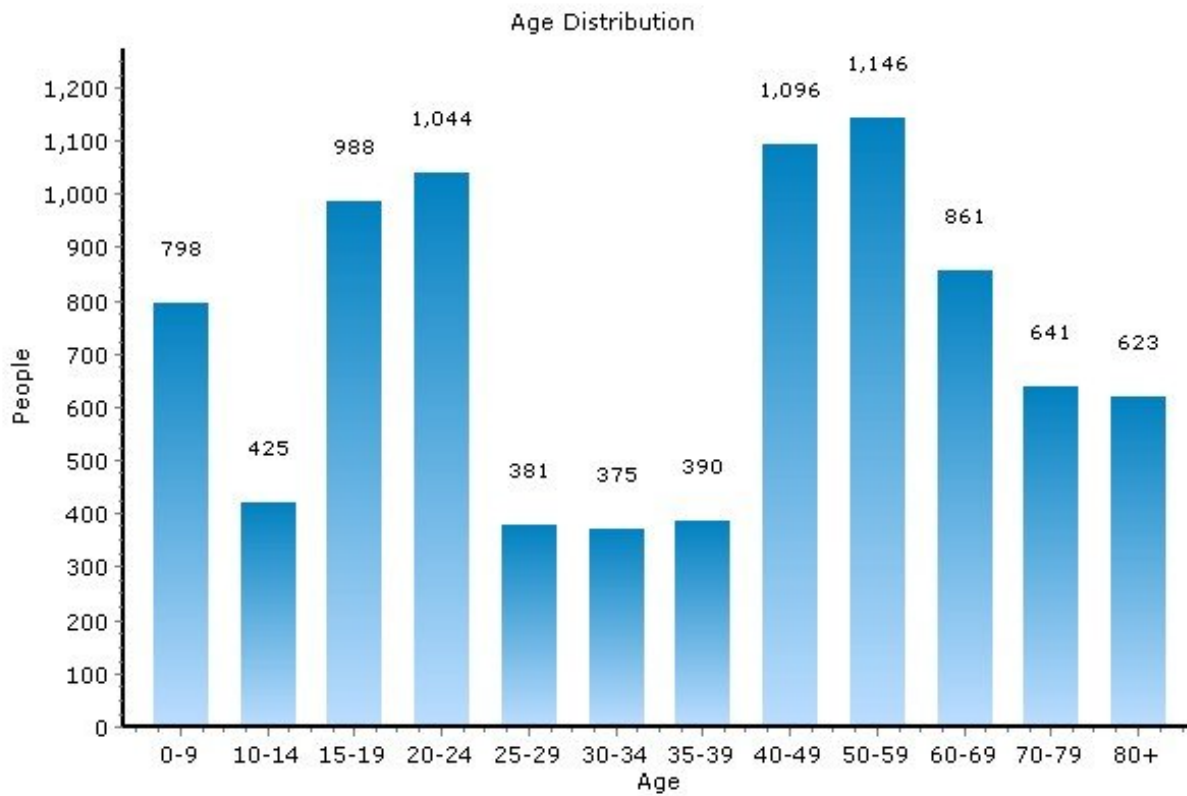

# Population

13214, Syracuse, New York

Population	13214	New York
Population	8,767	19,356,927
Population Density (people/mile)	2,901	396
Population Growth	-1.0%	2.0%
Male	4,013	9,394,057
Female	4,754	9,962,870
Median Age	38.78	36.8