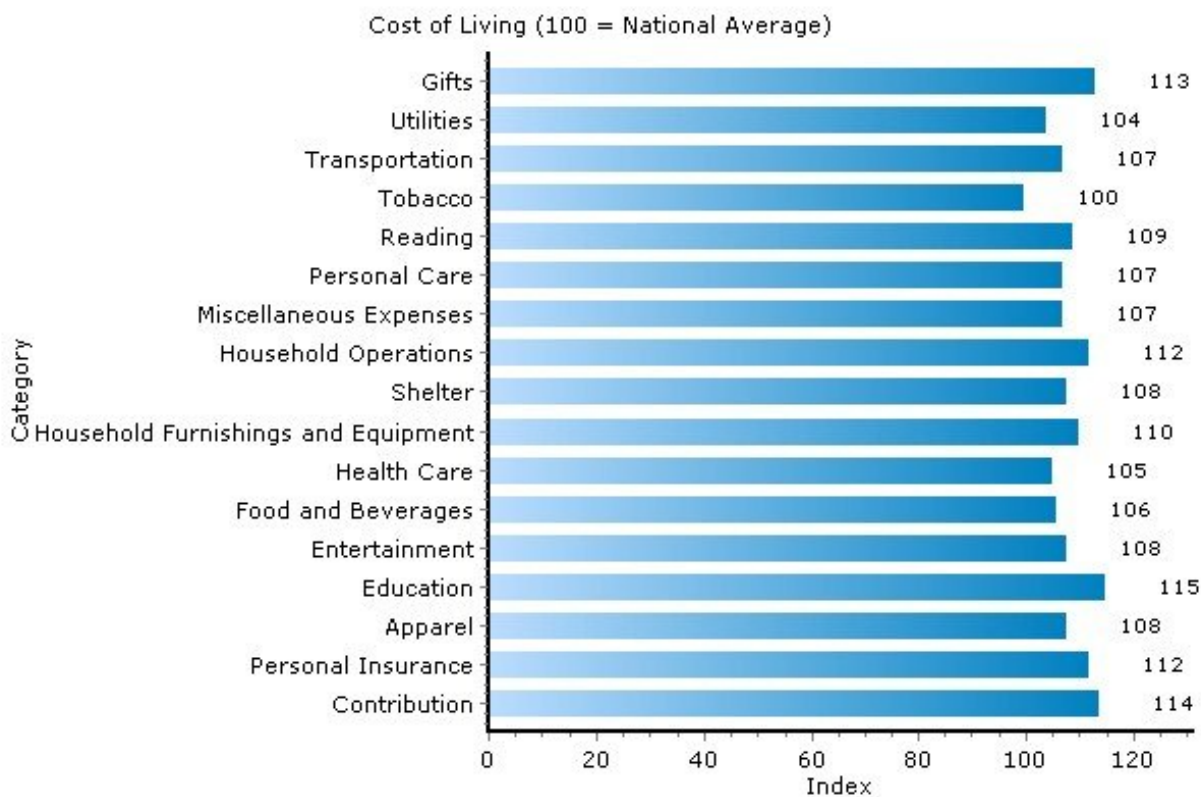

## Home Ownership and Net Worth

13214, Syracuse, New York

Home Ownership	13214	New York
Median Home Price	\$154,000	N/A
In Current Residence 5+ Years	51.1%	38.6%
Annual Residential Turnover	11.9%	14.7%
Median Years in Residence	5.4	3.52

## Cost of Living

13214, Syracuse, New York

Cost of Living	13214	New York
Average Total Household Expenditure	\$55,813	\$56,001
Total Household Expenditure Index (100 = National Average)	108	108

Copyright © 2007 Onboard LLC  
 Information presumed reliable  
 when collected but not  
 guaranteed and should be  
 independently verified.