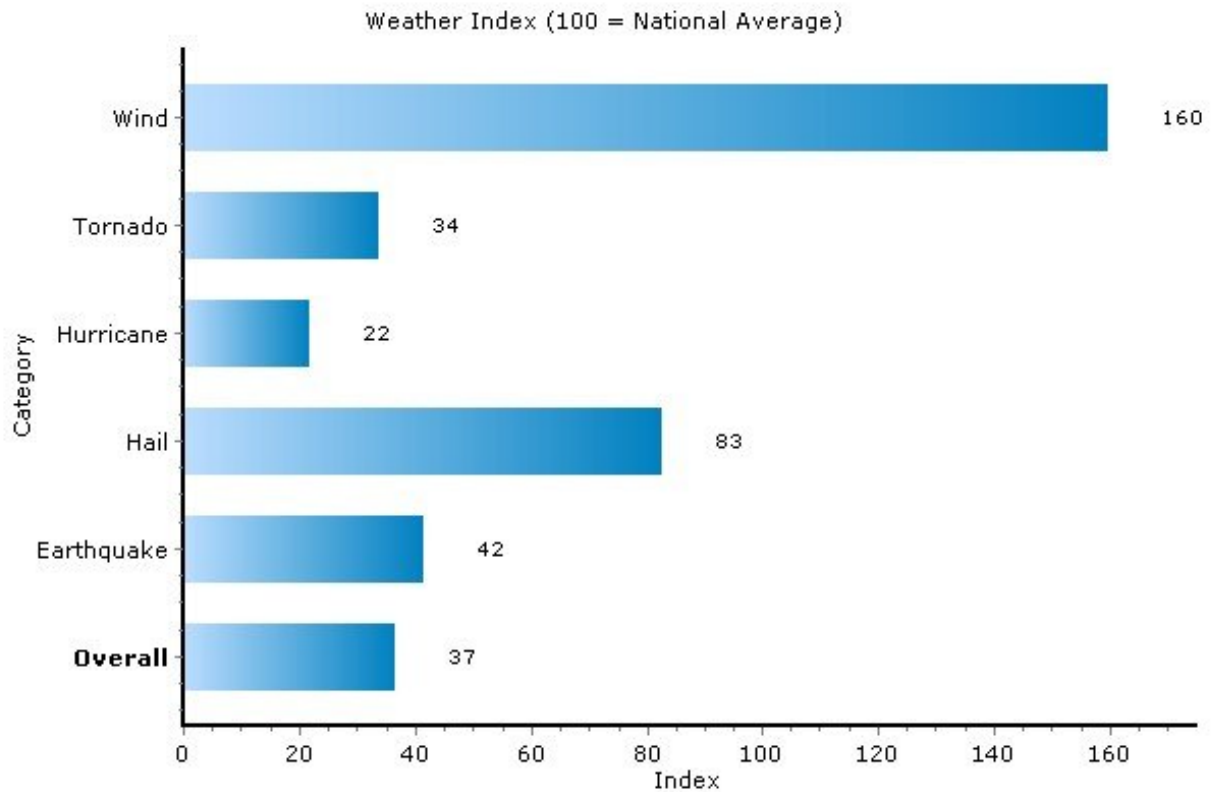

Copyright © 2007 Onboard LLC
Information presumed reliable
when collected but not
guaranteed and should be
independently verified.

Pei Lin Huang   PeiLin@YourCNYHome.com
Keller Williams Syracuse