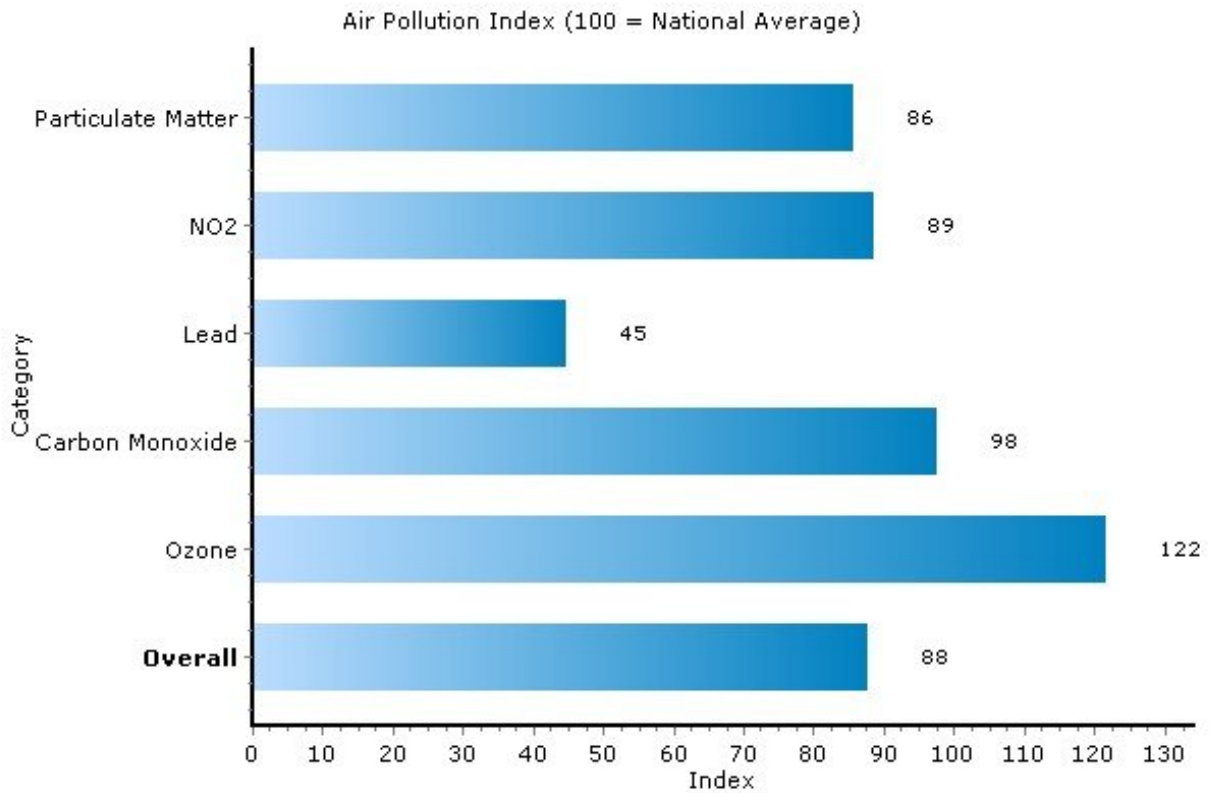

Copyright © 2007 Onboard LLC
Information presumed reliable
when collected but not
guaranteed and should be
independently verified.

Pei Lin Huang   PeiLin@YourCNYHome.com
Keller Williams Syracuse