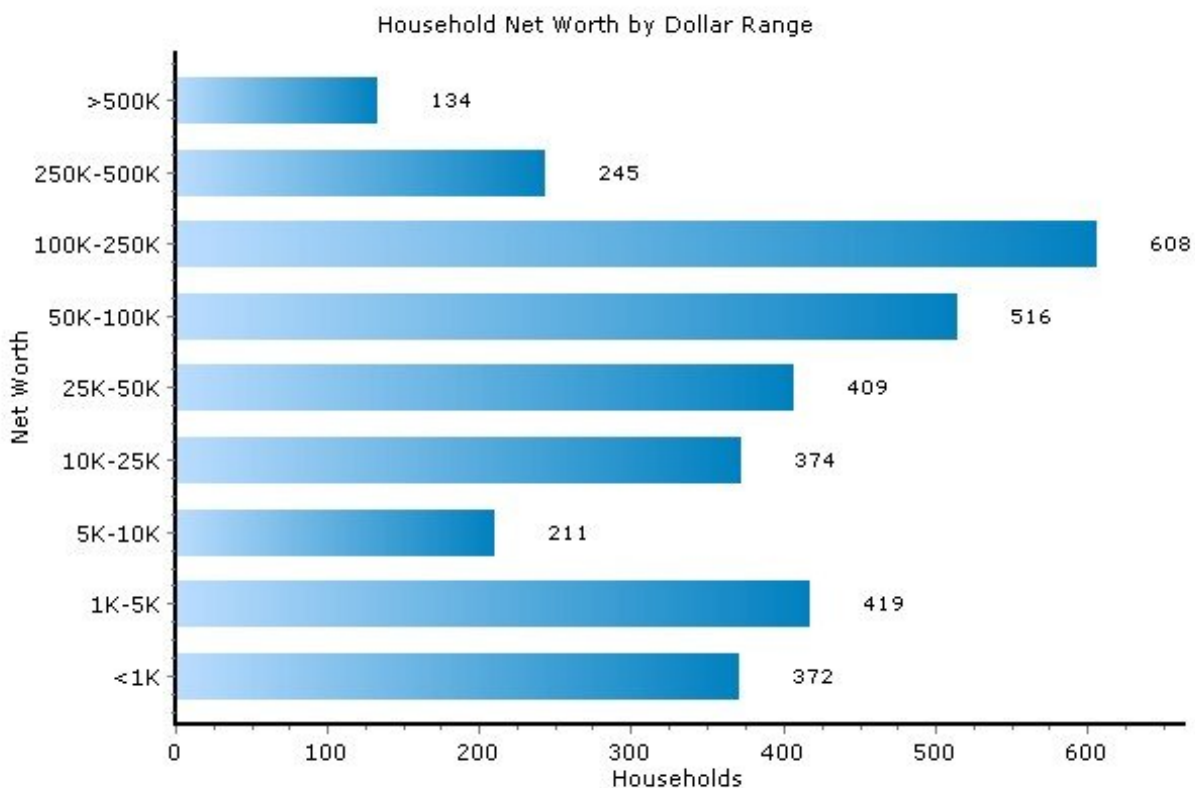

## Home Ownership and Net Worth

13214, Syracuse, New York

Home Ownership	13214	New York
Median Home Price	\$154,000	N/A
In Current Residence 5+ Years	51.1%	38.6%
Annual Residential Turnover	11.9%	14.7%
Median Years in Residence	5.4	3.52