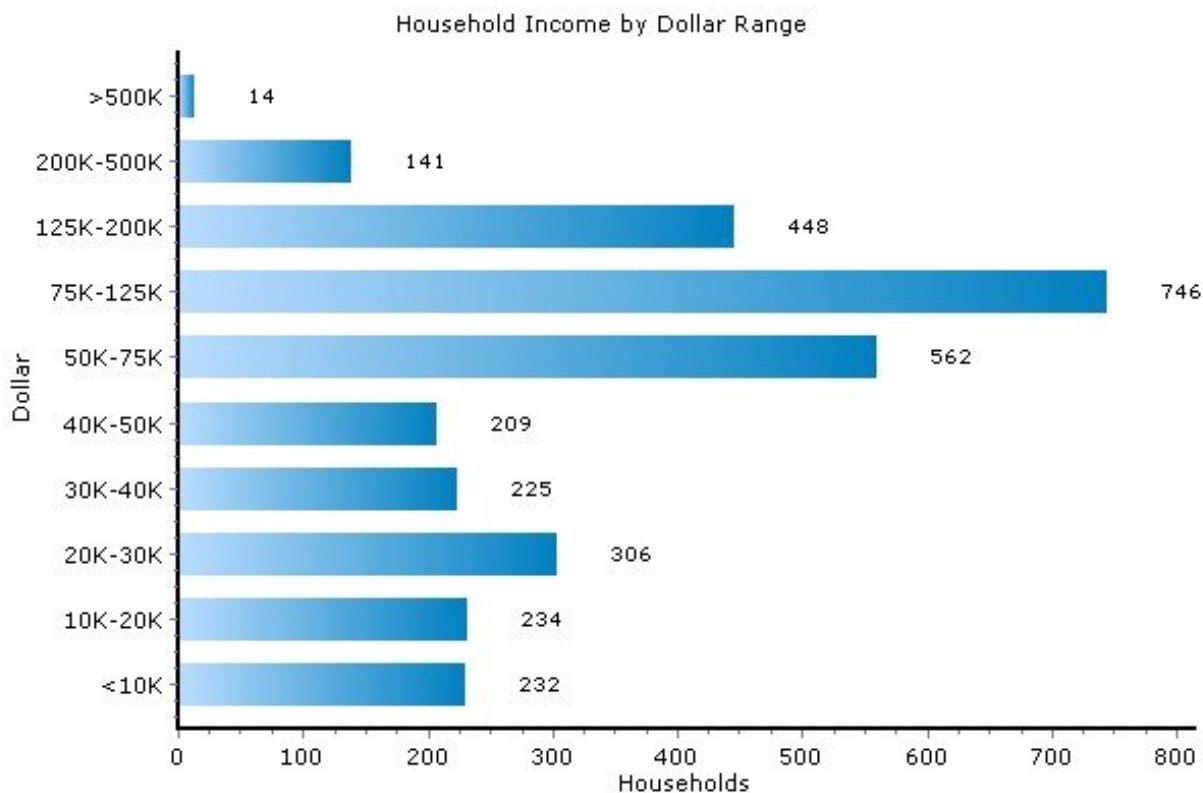

## Income

13214, Syracuse, New York

Income	13214	New York
Median Household Income	\$65,659	\$52,764
Average Household Income	\$71,722	\$73,408
Median Disposable Income	\$54,436	\$44,437

Copyright © 2007 Onboard LLC  
Information presumed reliable  
when collected but not  
guaranteed and should be  
independently verified.