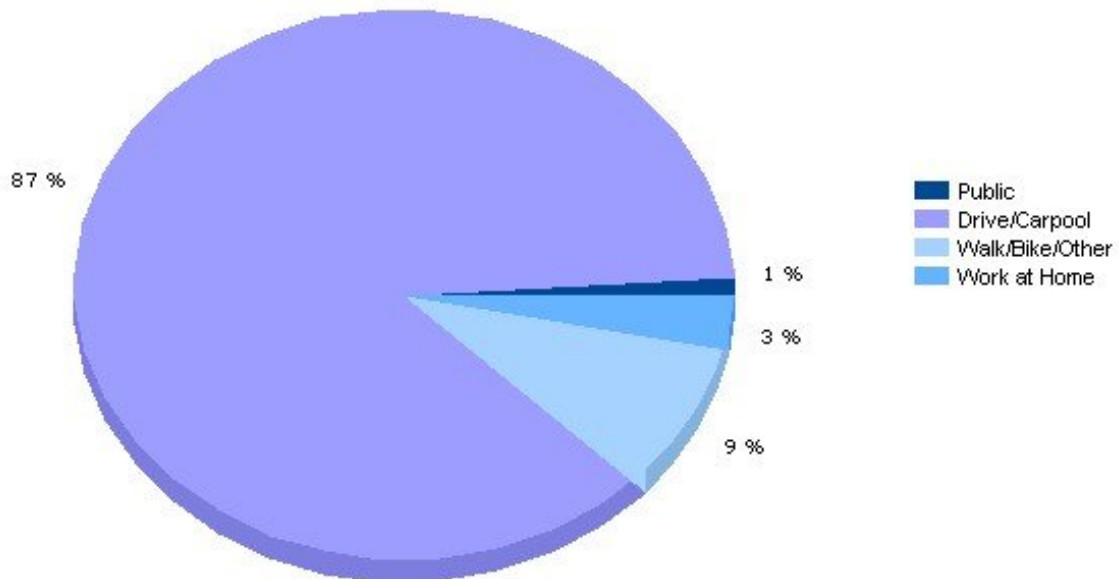

Transportation

13214, Syracuse, New York

Transportation	13214	New York
Median Travel Time to Work (mins)	13.5	25.1

Travel to Work