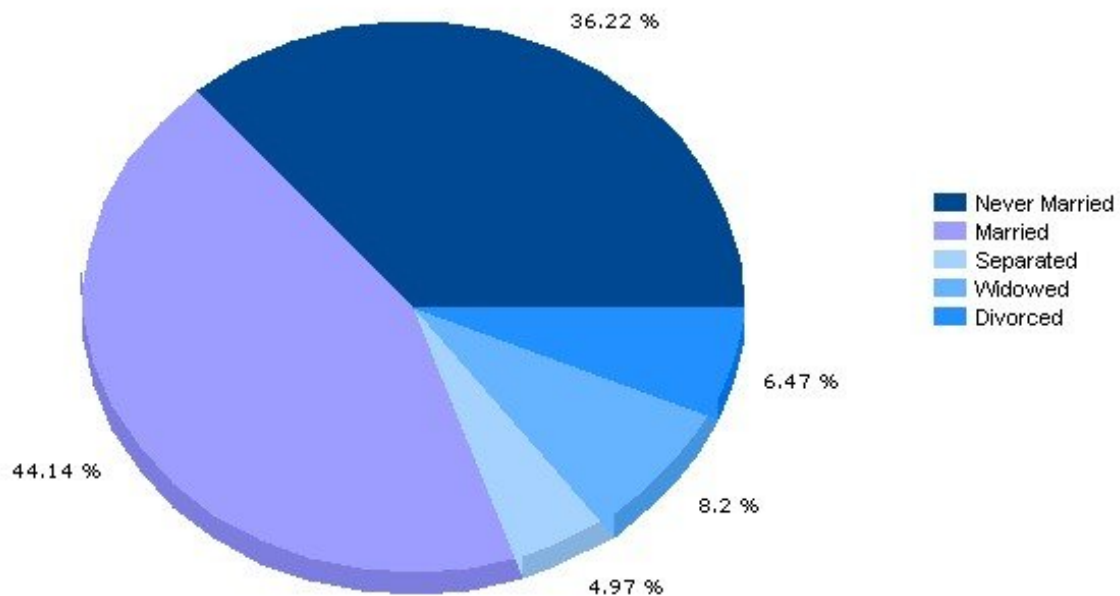

Household

13214, Syracuse, New York

Household	13214	New York
Number of Households	3,118	7,136,363
Average Household Size	2.29	2.63
Household with Children	30.0%	33.4%
Household with no Children	70.0%	66.6%
Household: Family	61.1%	64.6%
Household: Non-Family	38.9%	35.4%

Marital Status