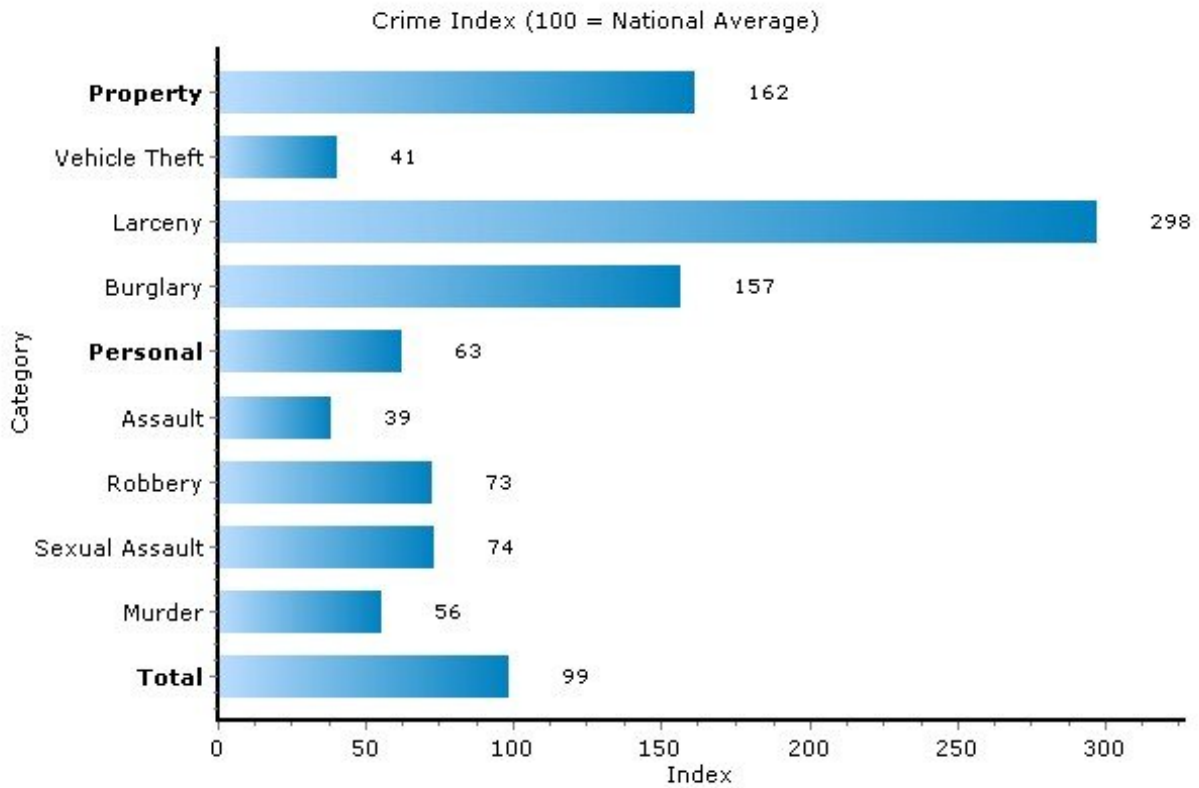

Copyright © 2007 Onboard LLC
Information presumed reliable
when collected but not
guaranteed and should be
independently verified.

Pei Lin Huang PeiLin@YourCNYHome.com
Keller Williams Syracuse