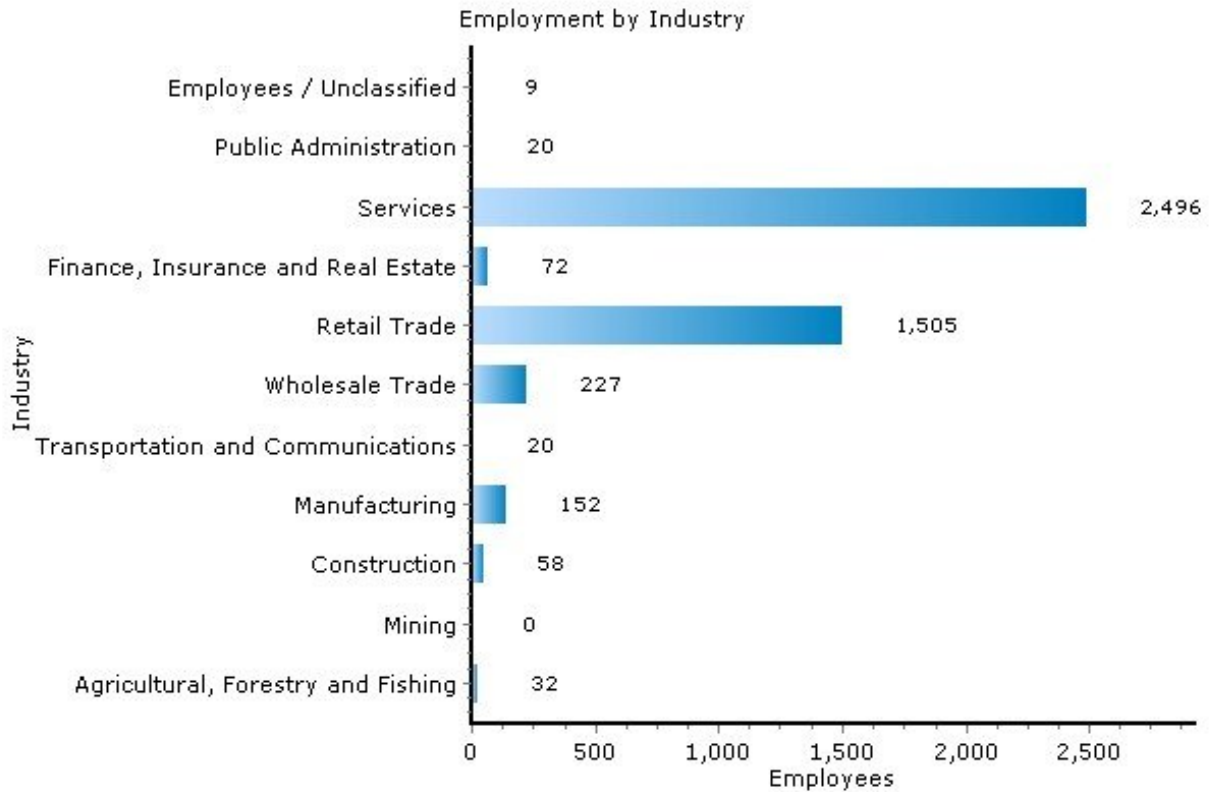

Pei Lin Huang
Keller Williams Syracuse

PLHuang@YourCNYHome.com

Employment

13224, Syracuse, New York

Copyright © 2009 Onboard Informatics
Information presumed reliable when
collected but not guaranteed and
should be independently verified.