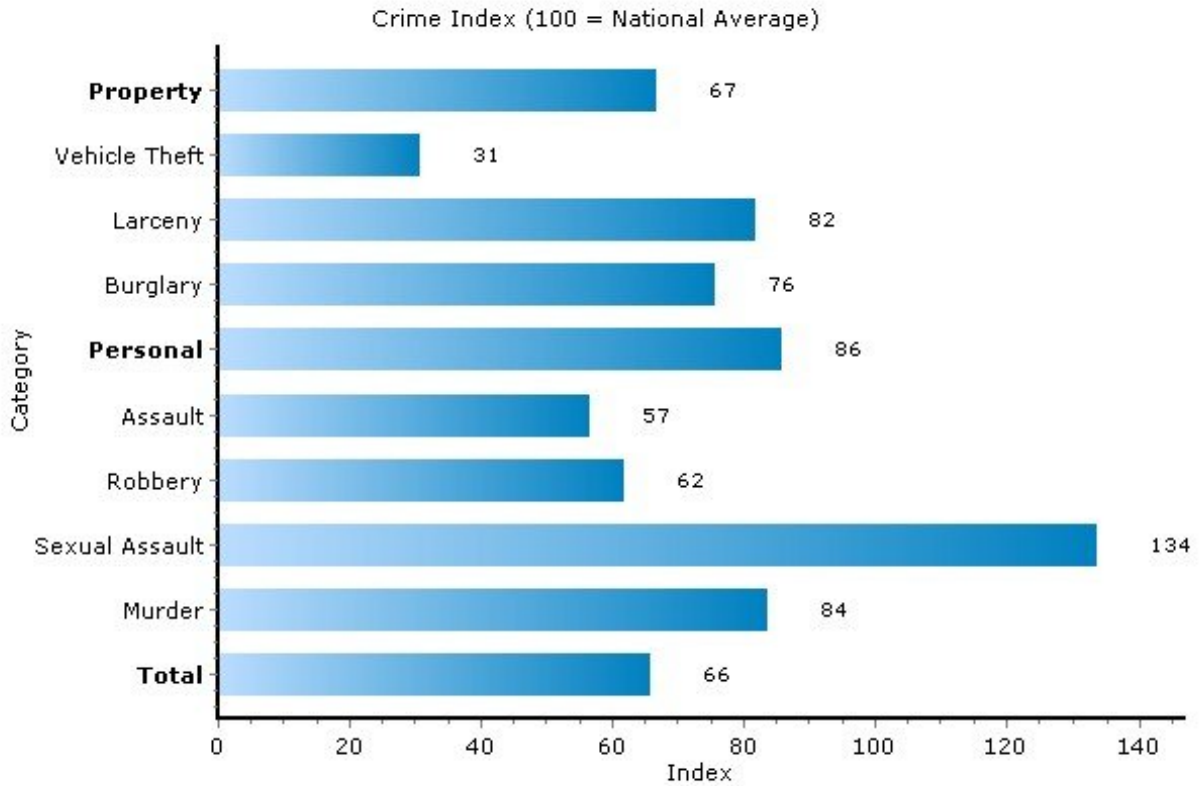

Pei Lin Huang
Keller Williams Syracuse

PLHuang@YourCNYHome.com

Crime

13224, Syracuse, New York

Copyright © 2009 Onboard Informatics
Information presumed reliable when
collected but not guaranteed and
should be independently verified.