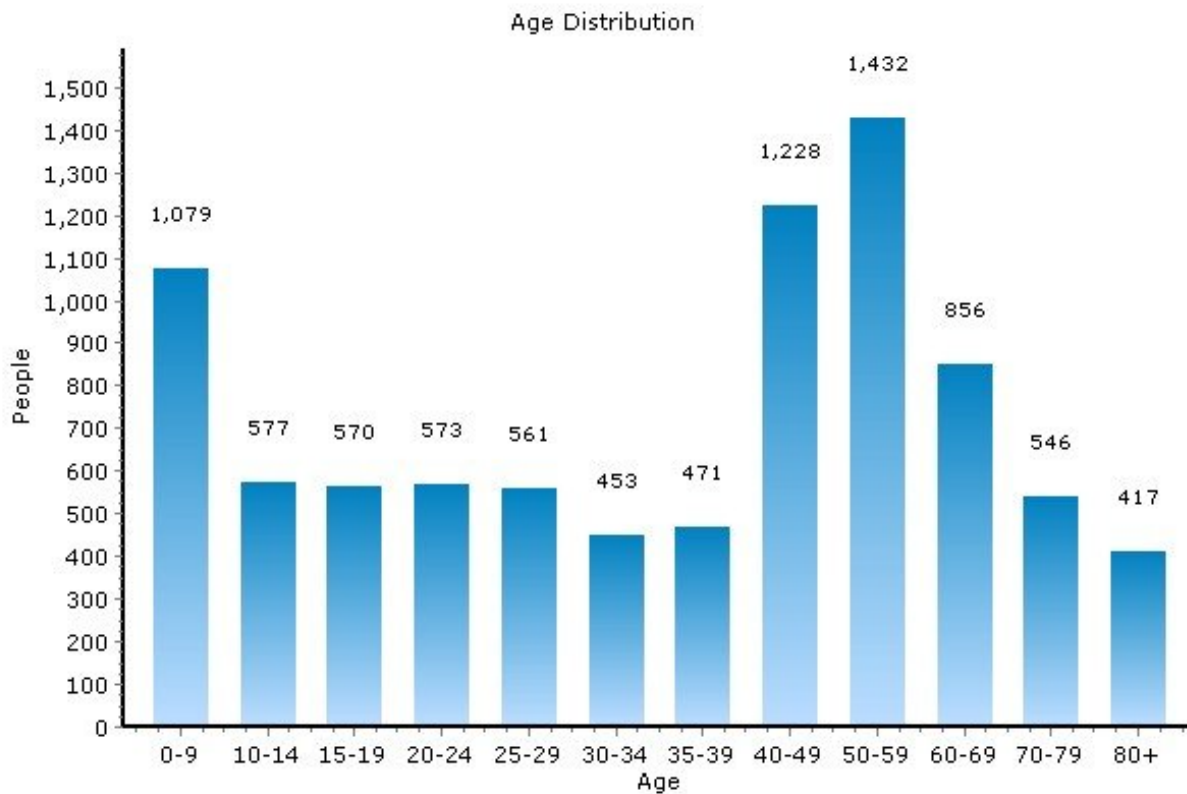

Community Facts

- Nearby Military Facility(ies)
- Low Residential Turnover

Population

13224, Syracuse, New York

Population	13224	New York
Population	8,763	19,413,180
Population Density (people/mile)	3,696	356
Population Growth	-5.0%	2.0%
Male	4,065	9,414,633
Female	4,698	9,998,547
Median Age	39.92	36.93