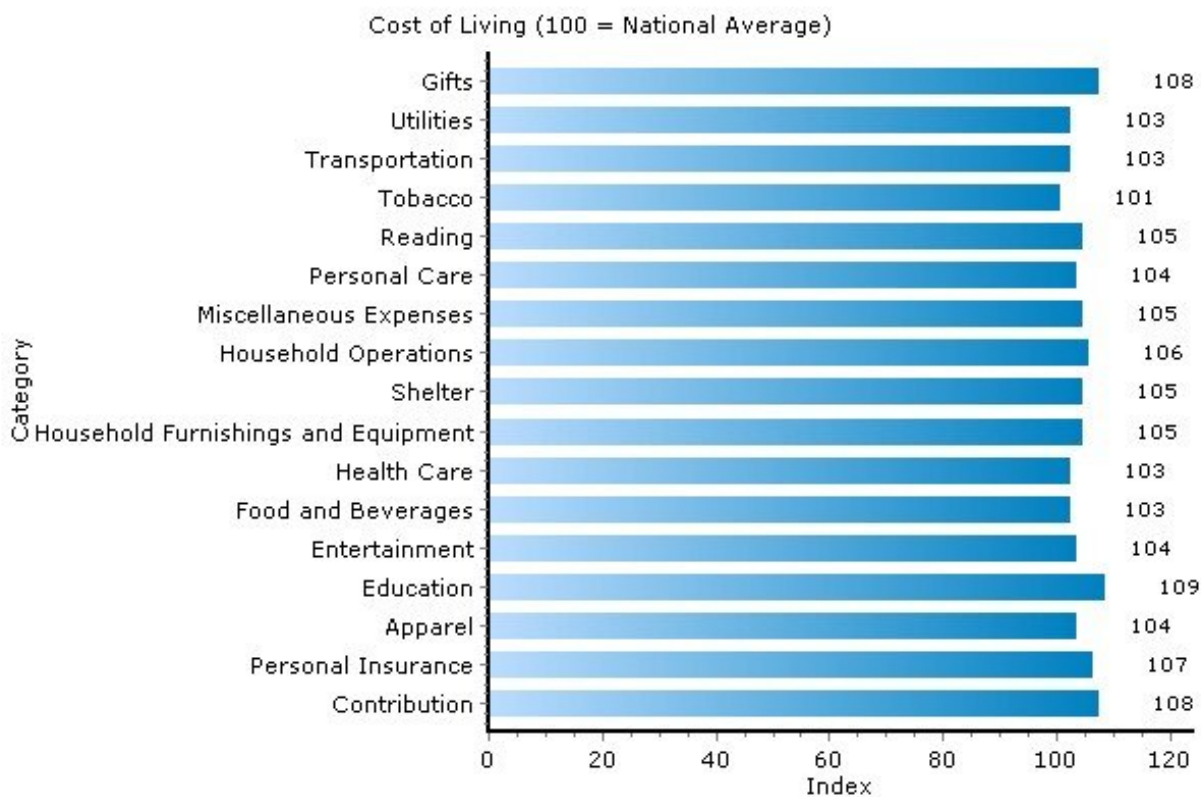

Pei Lin Huang
Keller Williams Syracuse

PLHuang@YourCNYHome.com

Home Ownership

13224, Syracuse, New York

Home Ownership	13224	New York
Median Home Price	\$139,500	N/A
In Current Residence 5+ Years	48.0%	39.0%
Annual Residential Turnover	13.0%	15.0%
Median Years in Residence	5	4

Copyright © 2009 Onboard Informatics
Information presumed reliable when
collected but not guaranteed and
should be independently verified.

Pei Lin Huang
Keller Williams Syracuse

PLHuang@YourCNYHome.com

Cost of Living

13224, Syracuse, New York

Cost of Living	13224	New York
Average Total Household Expenditure	\$56,047	\$58,057
Total Household Expenditure Index (100 = National Average)	104	108

Copyright © 2009 Onboard Informatics
 Information presumed reliable when
 collected but not guaranteed and
 should be independently verified.