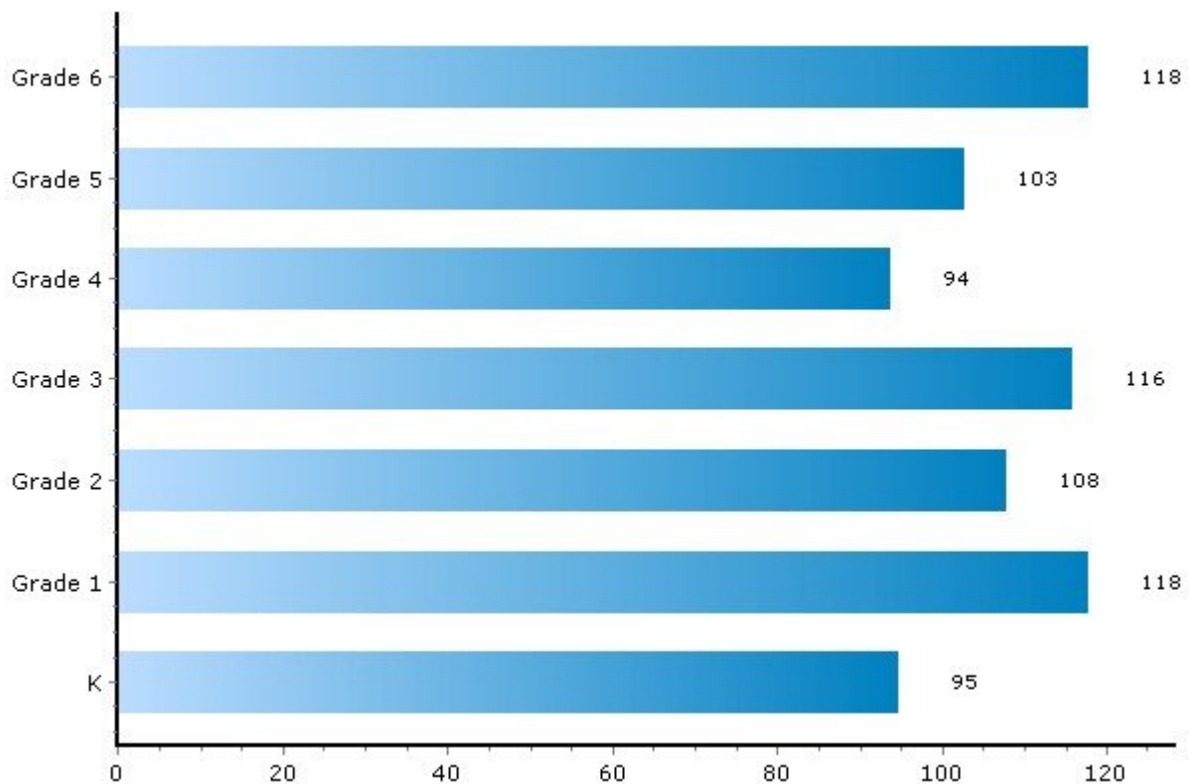

Students Per Grade

Copyright © 2009 Onboard Informatics
Information presumed reliable when
collected but not guaranteed and
should be independently verified.

Pei Lin Huang
Keller Williams Syracuse

PLHuang@YourCNYHome.com