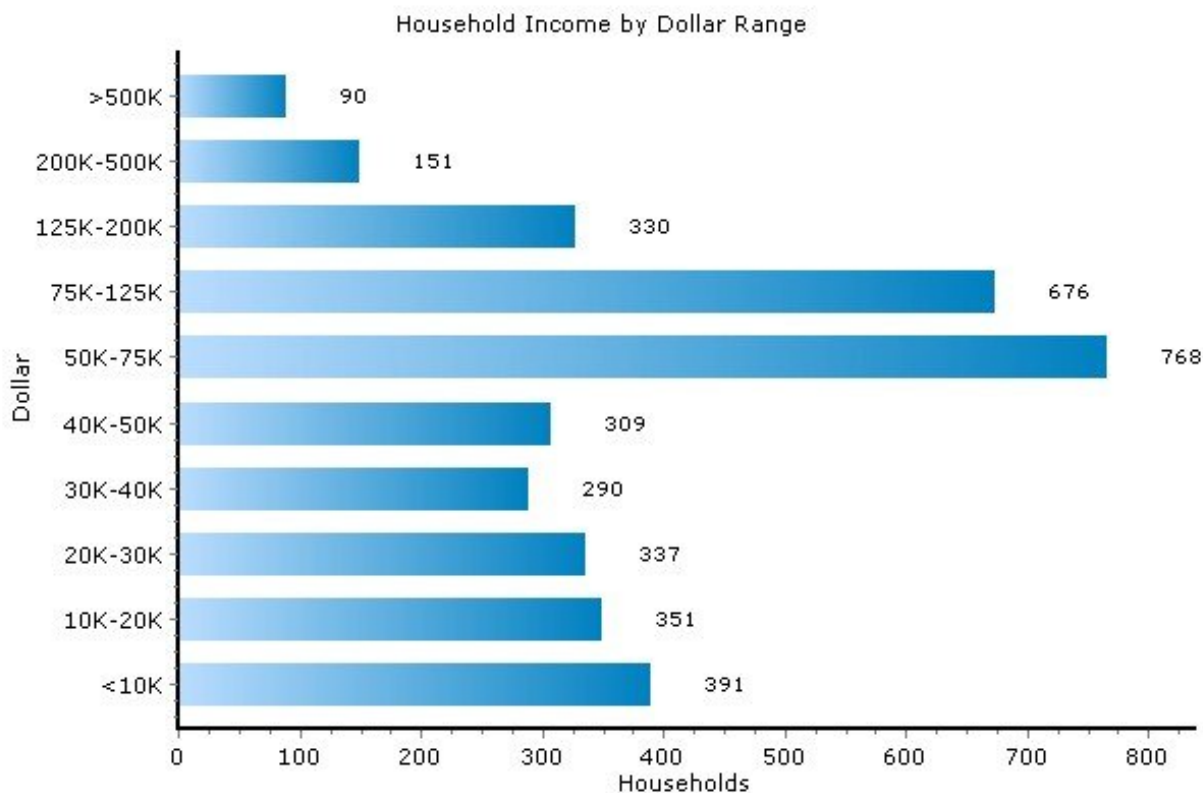

Pei Lin Huang
Keller Williams Syracuse

PLHuang@YourCNYHome.com

Household

13224, Syracuse, New York

Household	13224	New York
Number of Households	3,693	7,098,461
Average Household Size	2	3
Household with Children	29.6%	32.8%
Household with no Children	70.4%	67.2%
Household: Family	58.2%	64.1%
Household: Non-Family	41.8%	35.9%

Marital Status

Income

13224, Syracuse, New York

Income	13224	New York
Median Household Income	\$53,794	\$53,471
Average Household Income	\$73,896	\$77,295
Median Disposable Income	\$45,180	\$44,967

Copyright © 2009 Onboard Informatics
Information presumed reliable when
collected but not guaranteed and
should be independently verified.