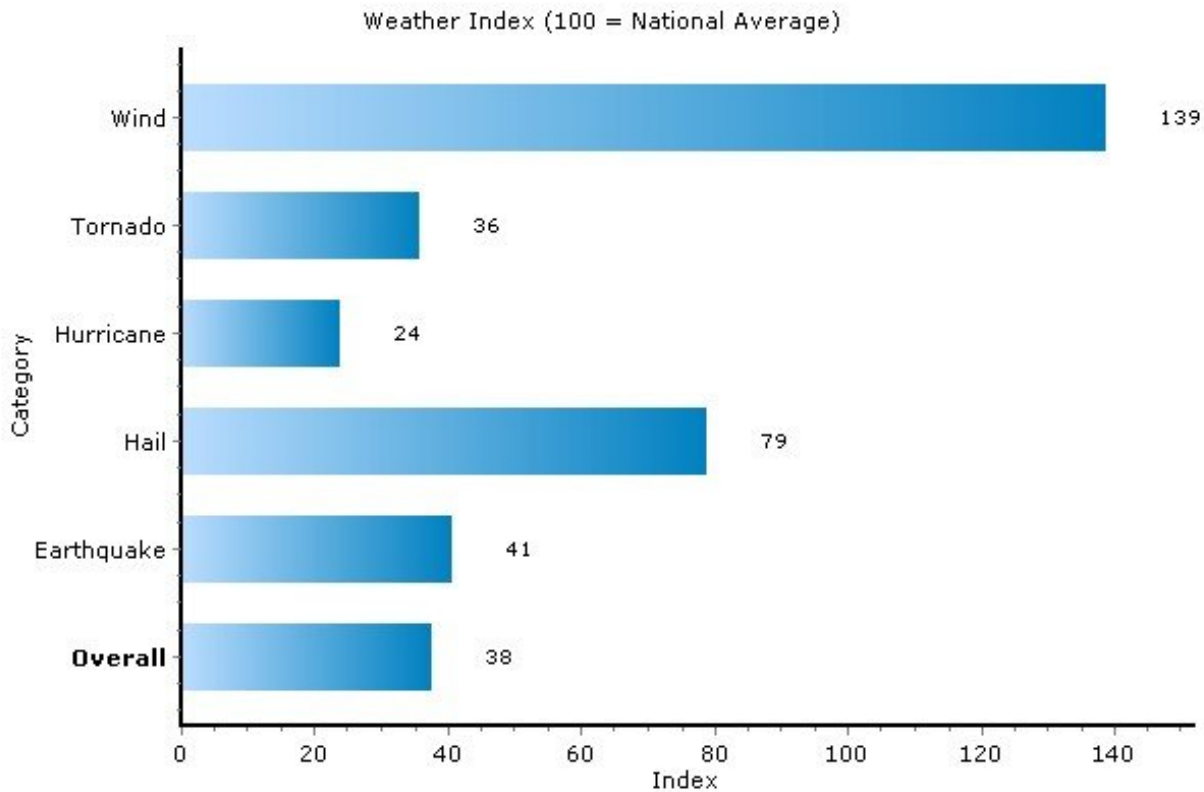

Pei Lin Huang
 Keller Williams Syracuse

PLHuang@YourCNYHome.com

Climate: Weather Index

13224, Syracuse, New York

Copyright © 2009 Onboard Informatics
Information presumed reliable when
collected but not guaranteed and
should be independently verified.