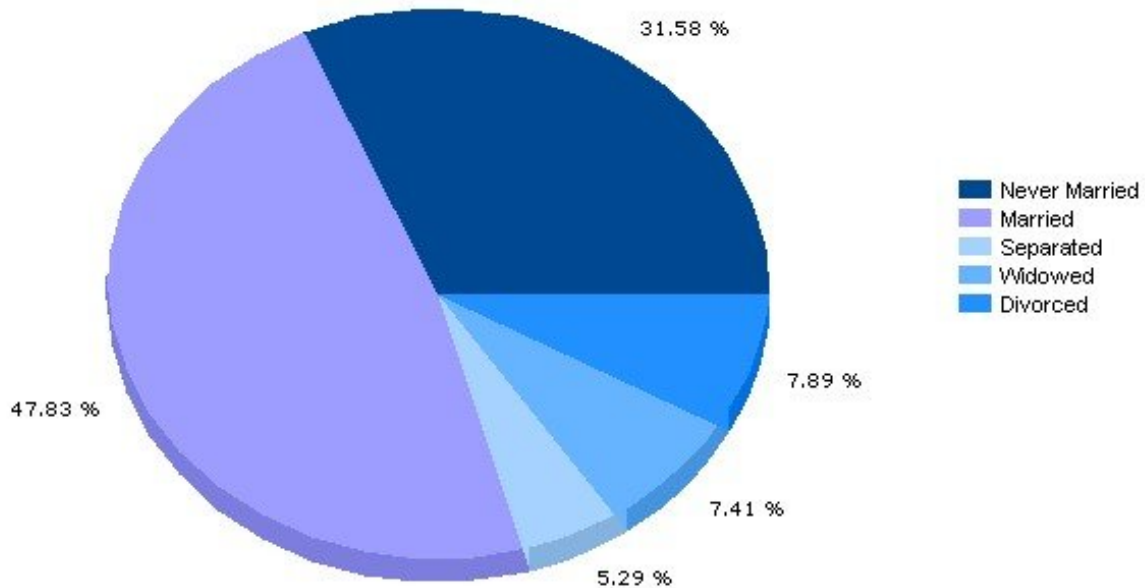

Household

13224, Syracuse, New York

Household	13224	New York
Number of Households	3,693	7,098,461
Average Household Size	2	3
Household with Children	29.6%	32.8%
Household with no Children	70.4%	67.2%
Household: Family	58.2%	64.1%
Household: Non-Family	41.8%	35.9%

Marital Status