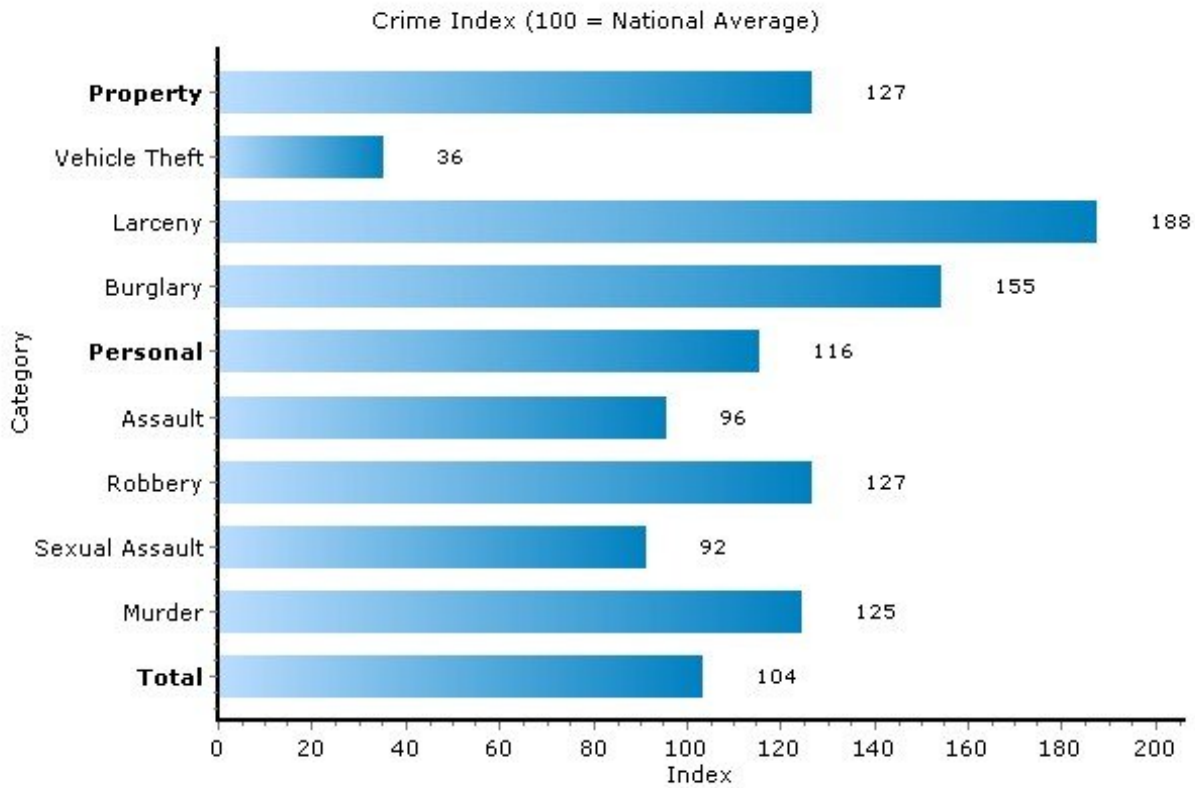

Copyright © 2007 Onboard LLC
Information presumed reliable
when collected but not
guaranteed and should be
independently verified.

Pei Lin Huang PeiLin@YourCNYHome.com
Keller Williams Syracuse