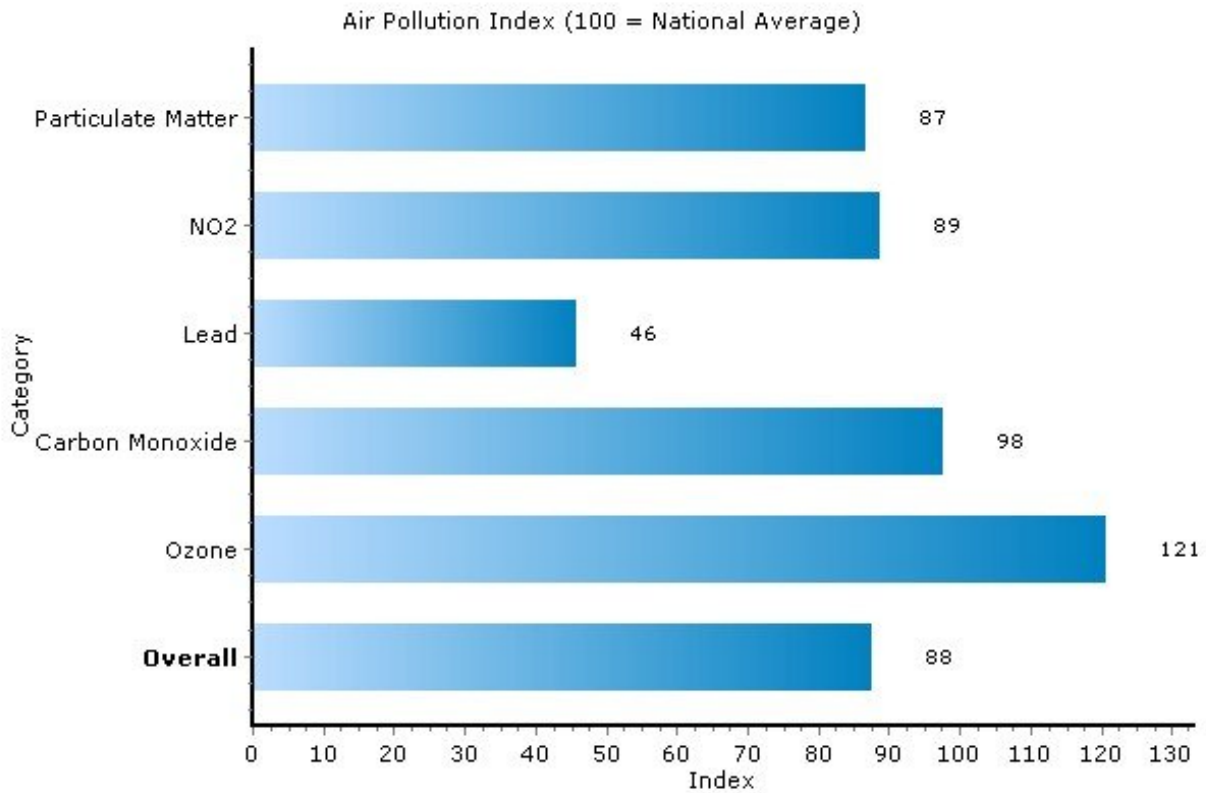

Copyright © 2007 Onboard LLC
Information presumed reliable
when collected but not
guaranteed and should be
independently verified.

Pei Lin Huang PeiLin@YourCNYHome.com
Keller Williams Syracuse