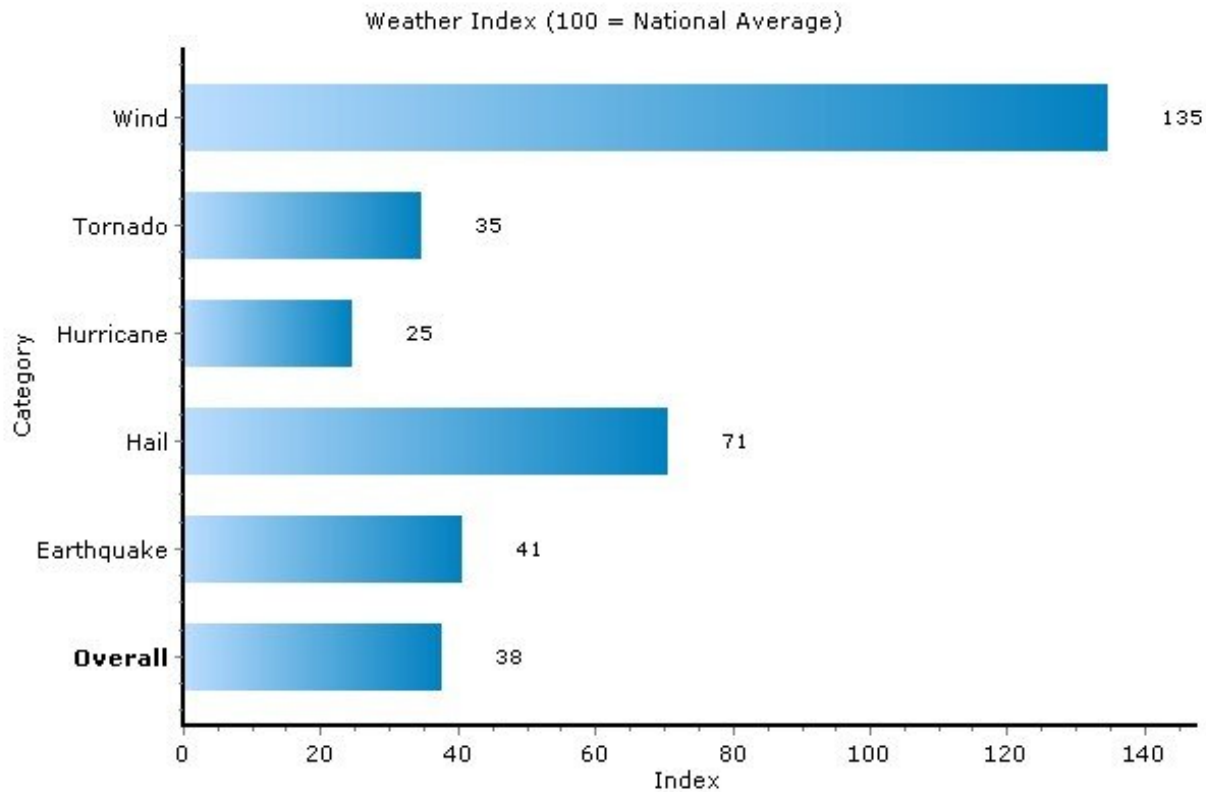

Copyright © 2007 Onboard LLC
Information presumed reliable
when collected but not
guaranteed and should be
independently verified.

Pei Lin Huang   PeiLin@YourCNYHome.com
Keller Williams Syracuse