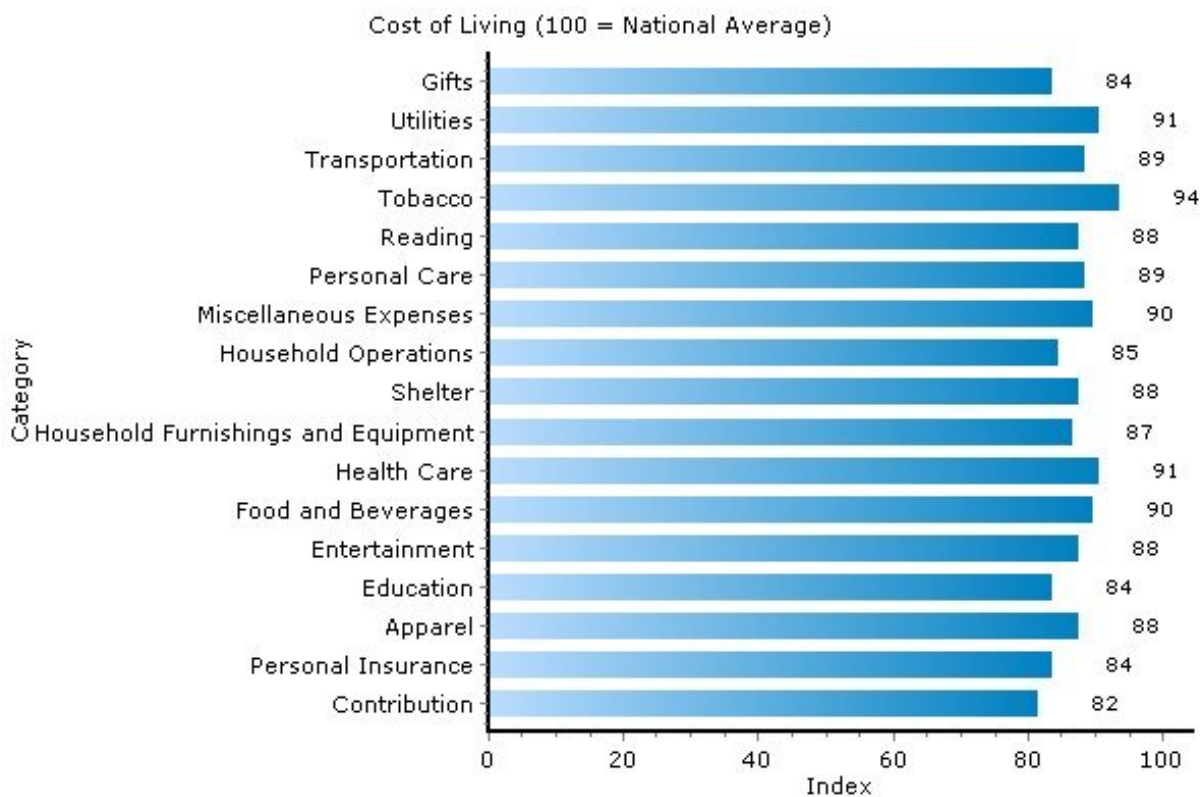

Copyright © 2007 Onboard LLC
 Information presumed reliable
 when collected but not
 guaranteed and should be
 independently verified.

Pei Lin Huang PeiLin@YourCNYHome.com
 Keller Williams Syracuse

Cost of Living

13207, Syracuse, New York

Cost of Living	13207	New York
Average Total Household Expenditure	\$45,693	\$56,001
Total Household Expenditure Index (100 = National Average)	88	108

Copyright © 2007 Onboard LLC
 Information presumed reliable
 when collected but not
 guaranteed and should be
 independently verified.