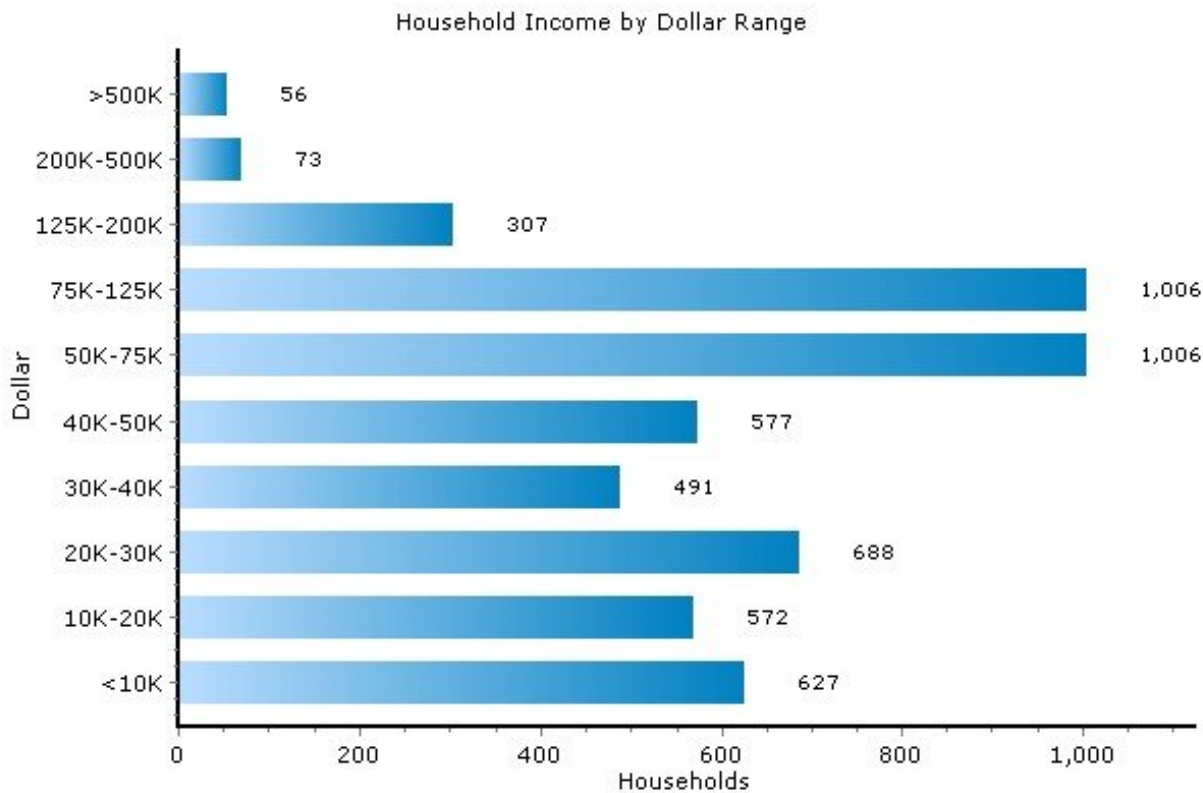

Pei Lin Huang PeiLin@YourCNYHome.com
Keller Williams Syracuse

Household

13207, Syracuse, New York

Household	13207	New York
Number of Households	5,402	7,136,363
Average Household Size	2.61	2.63
Household with Children	37.2%	33.4%
Household with no Children	62.8%	66.6%
Household: Family	62.6%	64.6%
Household: Non-Family	37.4%	35.4%

Income

13207, Syracuse, New York

Income	13207	New York
Median Household Income	\$45,520	\$52,764
Average Household Income	\$53,655	\$73,408
Median Disposable Income	\$39,137	\$44,437

Copyright © 2007 Onboard LLC
Information presumed reliable
when collected but not
guaranteed and should be
independently verified.