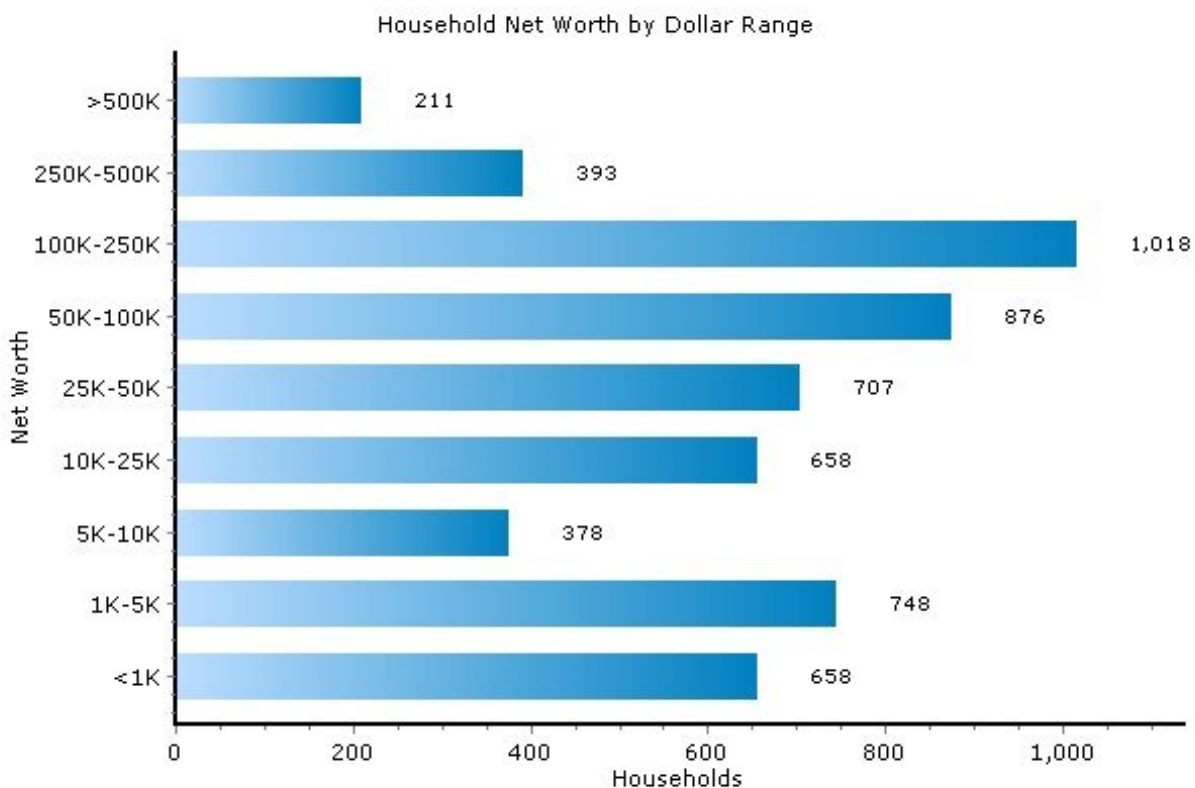

Pei Lin Huang
Keller Williams Syracuse

PeiLin@YourCNYHome.com

Home Ownership and Net Worth

13207, Syracuse, New York

Home Ownership	13207	New York
Median Home Price	\$74,950	N/A
In Current Residence 5+ Years	48.0%	38.6%
Annual Residential Turnover	12.3%	14.7%
Median Years in Residence	4.75	3.52