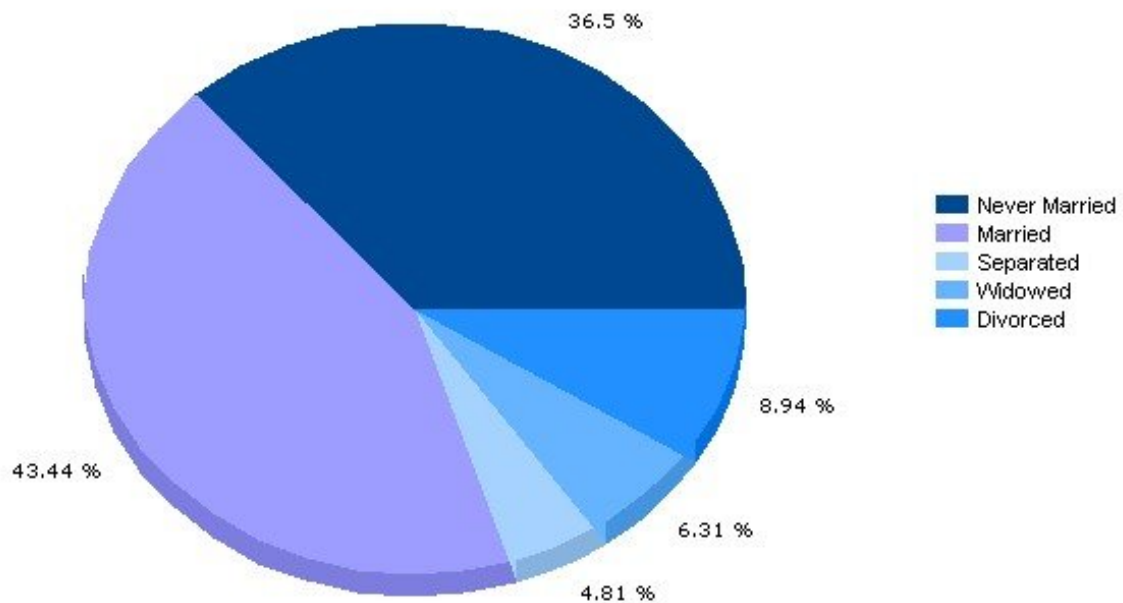

Household

13207, Syracuse, New York

Household	13207	New York
Number of Households	5,402	7,136,363
Average Household Size	2.61	2.63
Household with Children	37.2%	33.4%
Household with no Children	62.8%	66.6%
Household: Family	62.6%	64.6%
Household: Non-Family	37.4%	35.4%

Marital Status