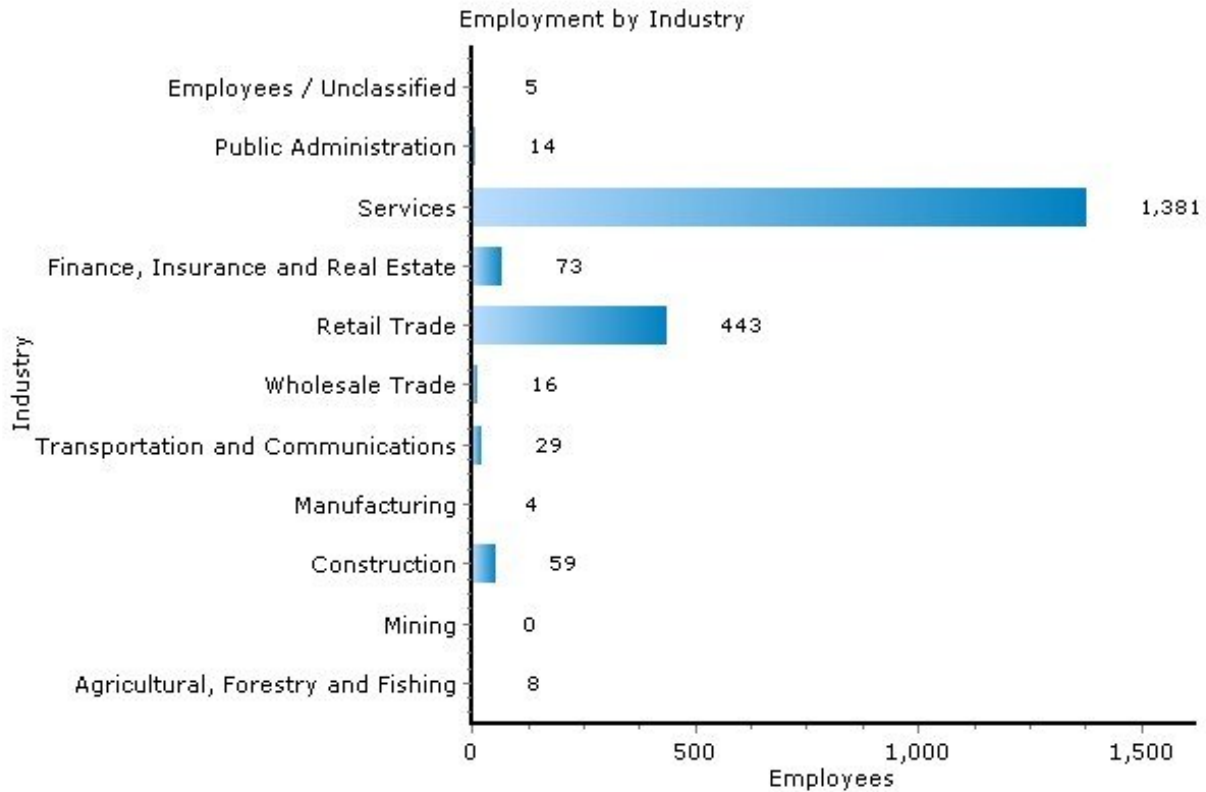

Copyright © 2007 Onboard LLC
Information presumed reliable
when collected but not
guaranteed and should be
independently verified.

Pei Lin Huang
Keller Williams Syracuse

PeiLin@YourCNYHome.com