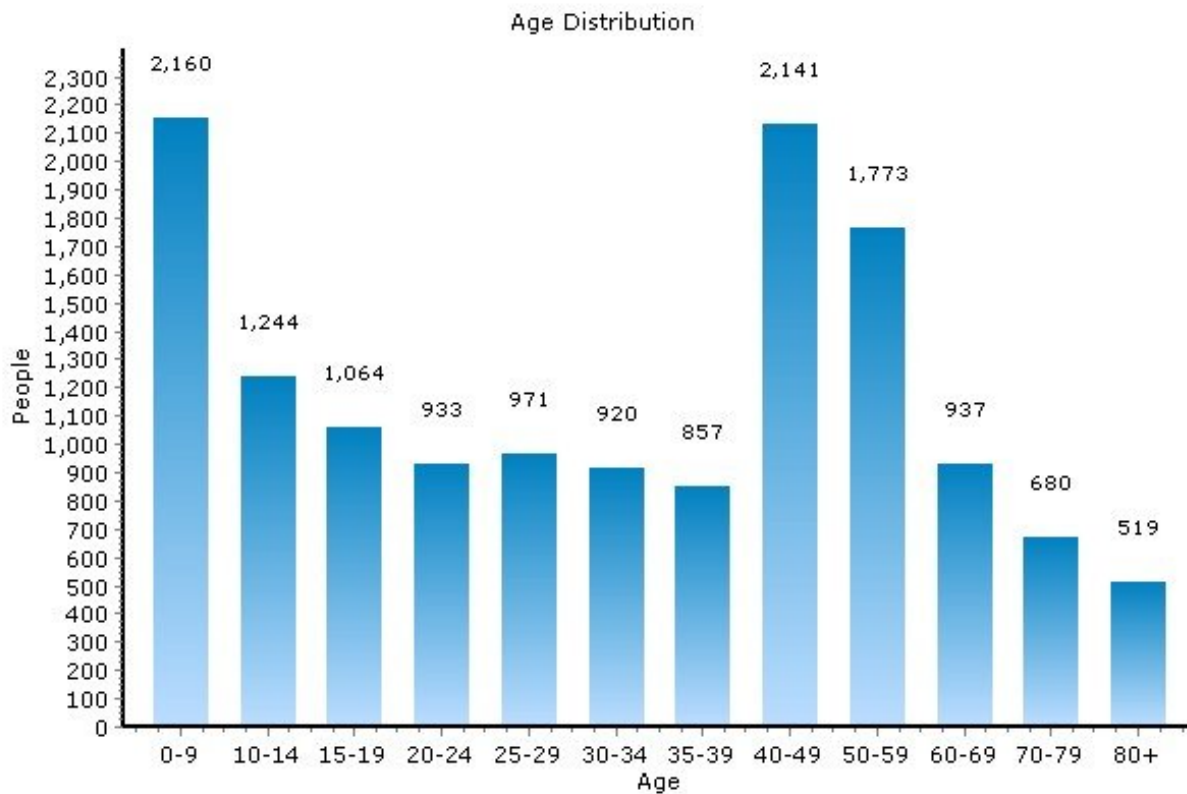

Population

13207, Syracuse, New York

Population	13207	New York
Population	14,196	19,356,927
Population Density (people/mile)	4,389	396
Population Growth	-4.0%	2.0%
Male	6,598	9,394,057
Female	7,598	9,962,870
Median Age	32.95	36.8