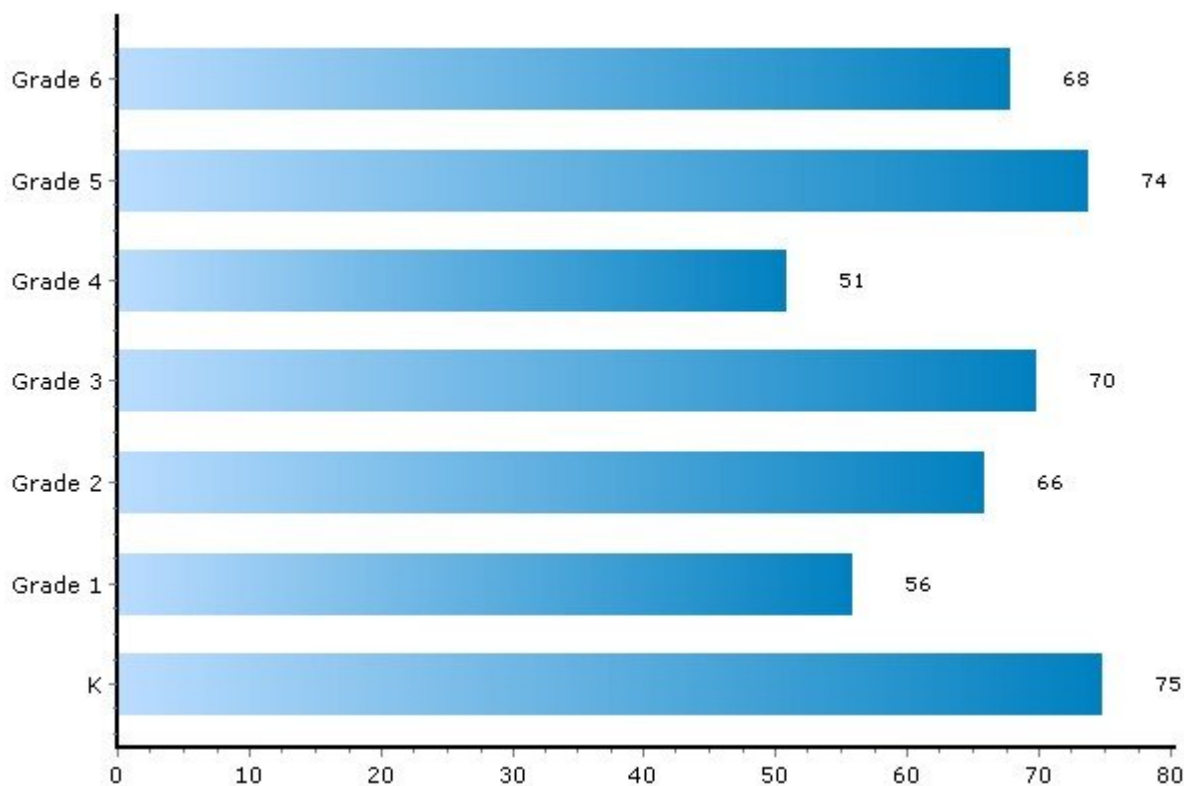

Students Per Grade

Copyright © 2009 Onboard Informatics
Information presumed reliable when
collected but not guaranteed and
should be independently verified.

Pei Lin Huang
Keller Williams Syracuse

PLHuang@YourCNYHome.com