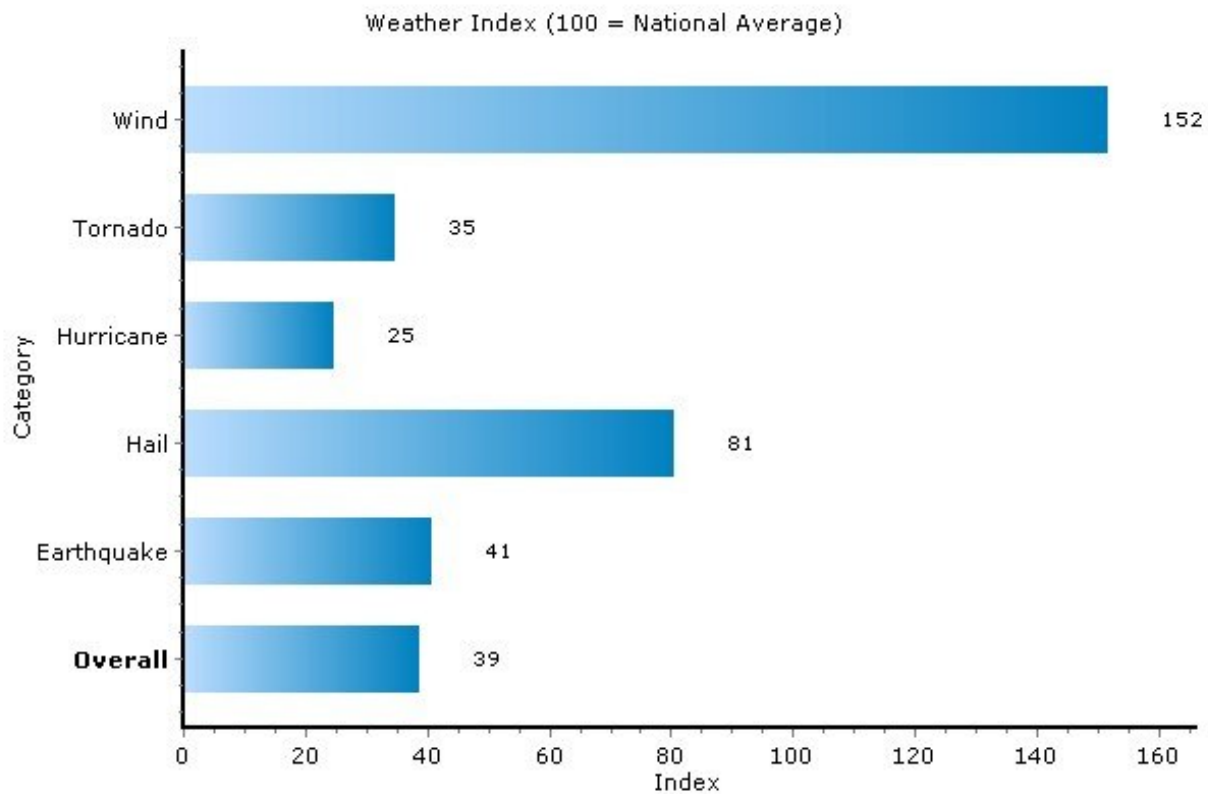

Pei Lin Huang
Keller Williams Syracuse

PLHuang@YourCNYHome.com

Climate: Weather Index

13210, Syracuse, New York

Copyright © 2009 Onboard Informatics
Information presumed reliable when
collected but not guaranteed and
should be independently verified.