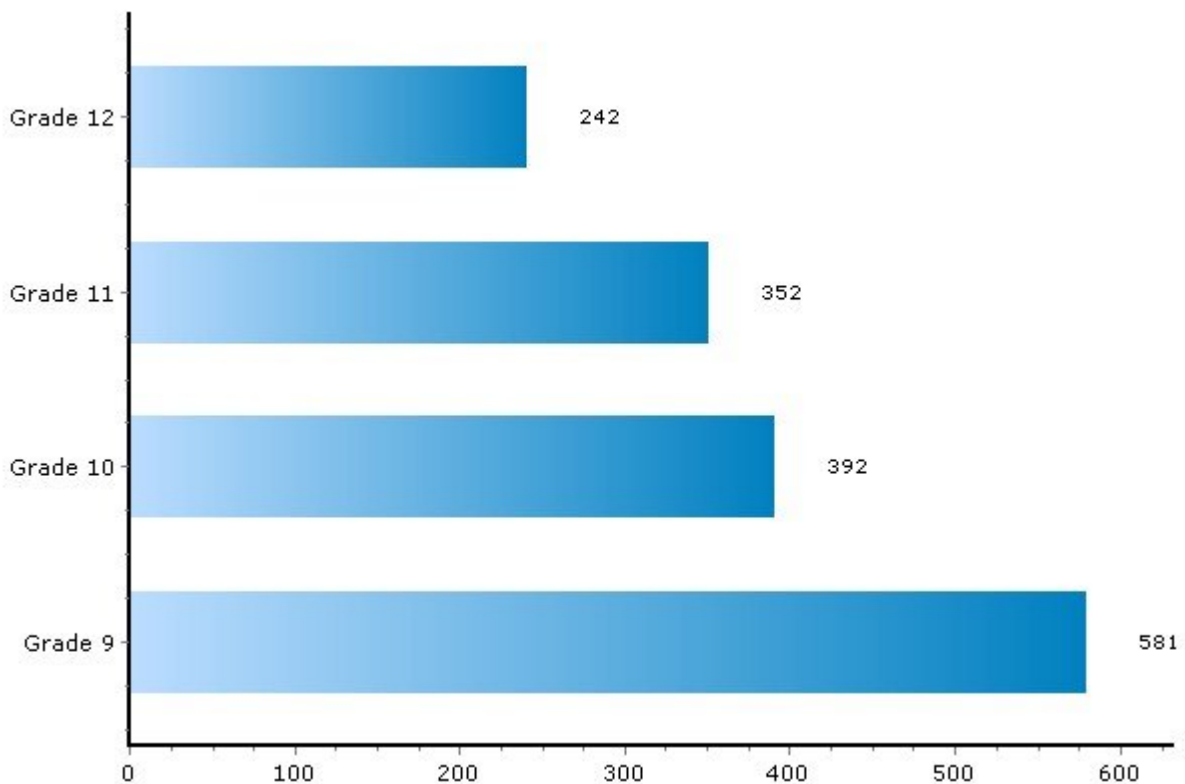

Students Per Grade

Copyright © 2009 Onboard Informatics
Information presumed reliable when
collected but not guaranteed and
should be independently verified.

Pei Lin Huang PeiLin@YourCNYHome.com
Keller Williams Syracuse