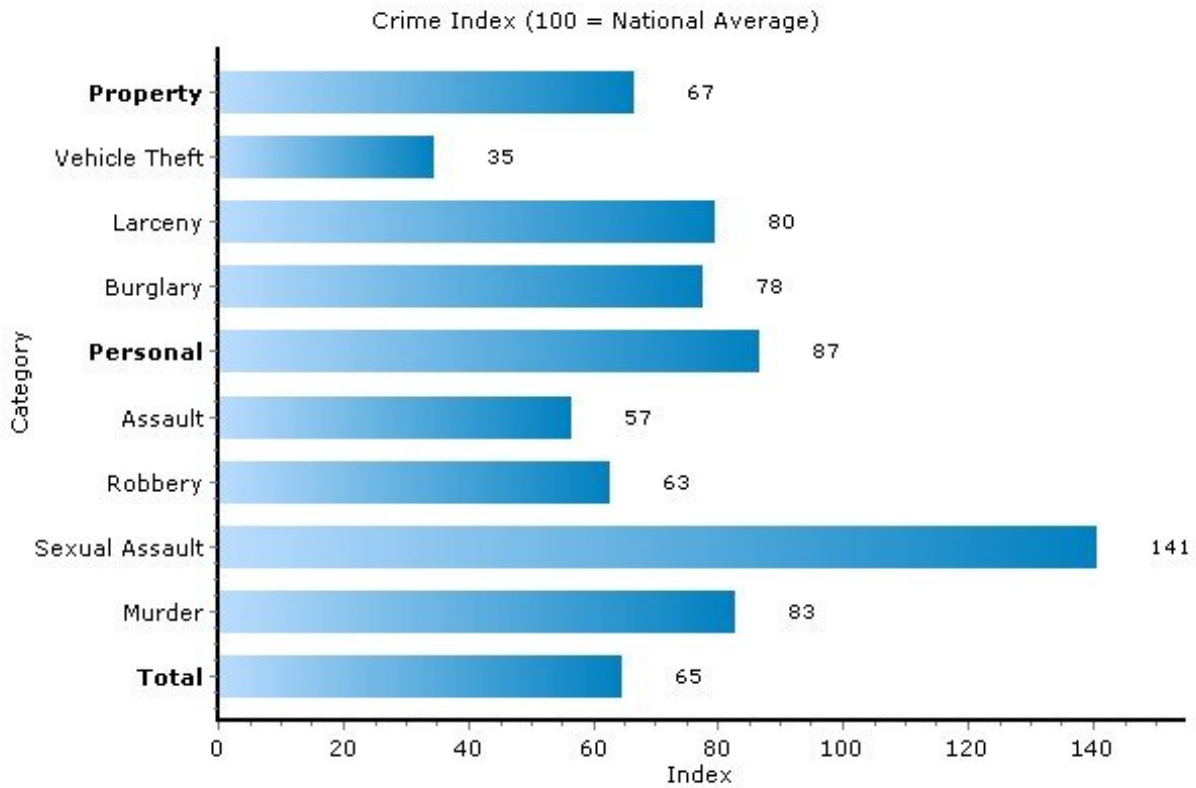

Pei Lin Huang
Keller Williams Syracuse

PeiLin@YourCNYHome.com

Crime

13224, Syracuse, New York

Amenities

13224, Syracuse, New York

Below is a list of amenities servicing the area of 13224 within 2 miles

Shopping and Groceries (77 locations)