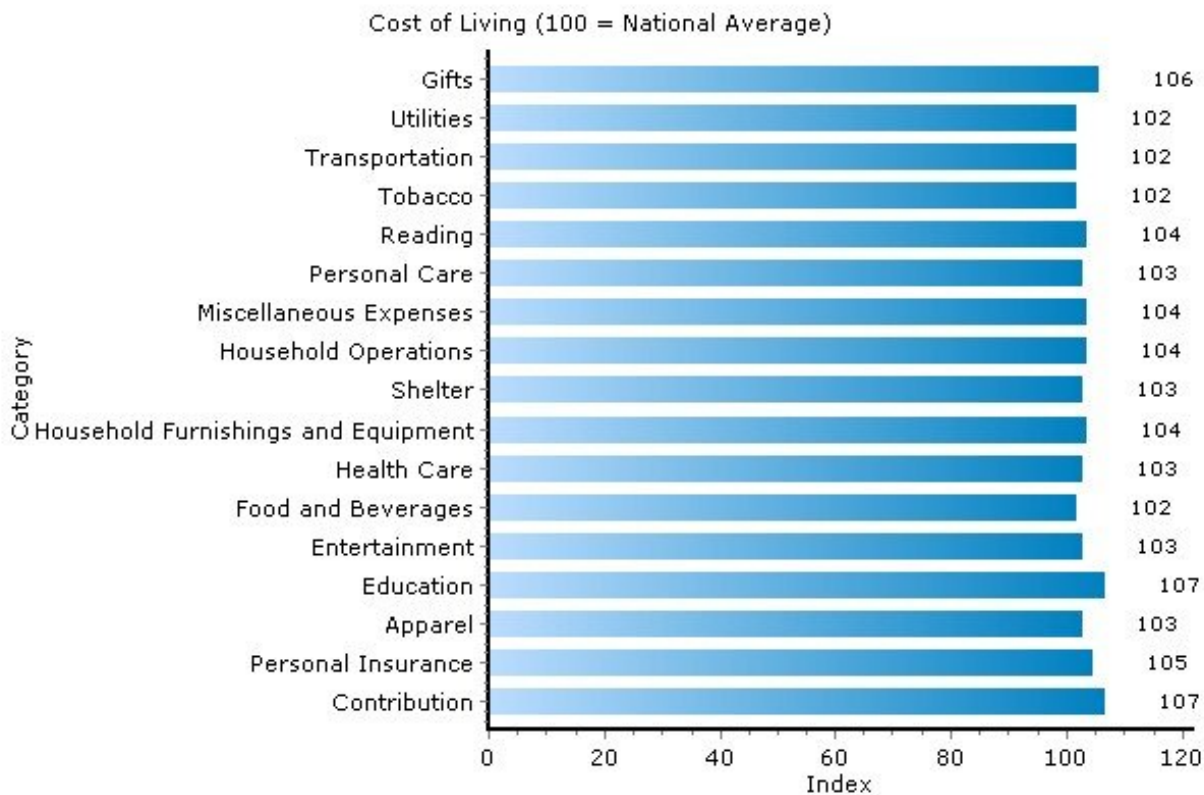

## Home Ownership

13224, Syracuse, New York

Home Ownership	13224	New York
Median Home Price	\$150,000	\$254,900
In Current Residence 5+ Years	48.2%	38.5%
Annual Residential Turnover	12.6%	14.8%
Median Years in Residence	4.76	3.5

## Cost of Living

13224, Syracuse, New York

Cost of Living	13224	New York
Average Total Household Expenditure	\$57,710	\$61,099
Total Household Expenditure Index (100 = National Average)	103	109

Copyright © 2009 Onboard Informatics  
 Information presumed reliable when  
 collected but not guaranteed and  
 should be independently verified.