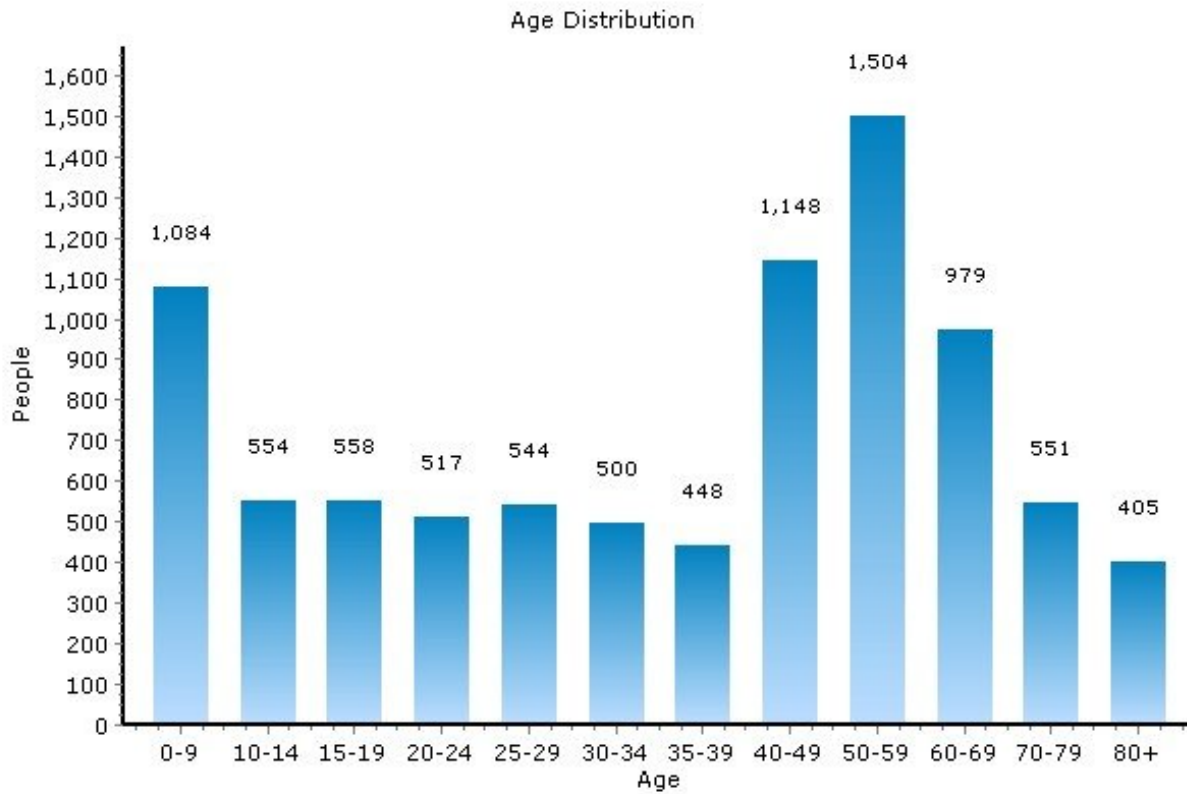

# Population

13224, Syracuse, New York

Population	13224	New York
Population	8,791	19,600,792
Population Density (people/mile)	3,721	359
Population Growth	-4.0%	3.0%
Male	4,125	9,536,666
Female	4,666	10,064,126
Median Age	41	37.44