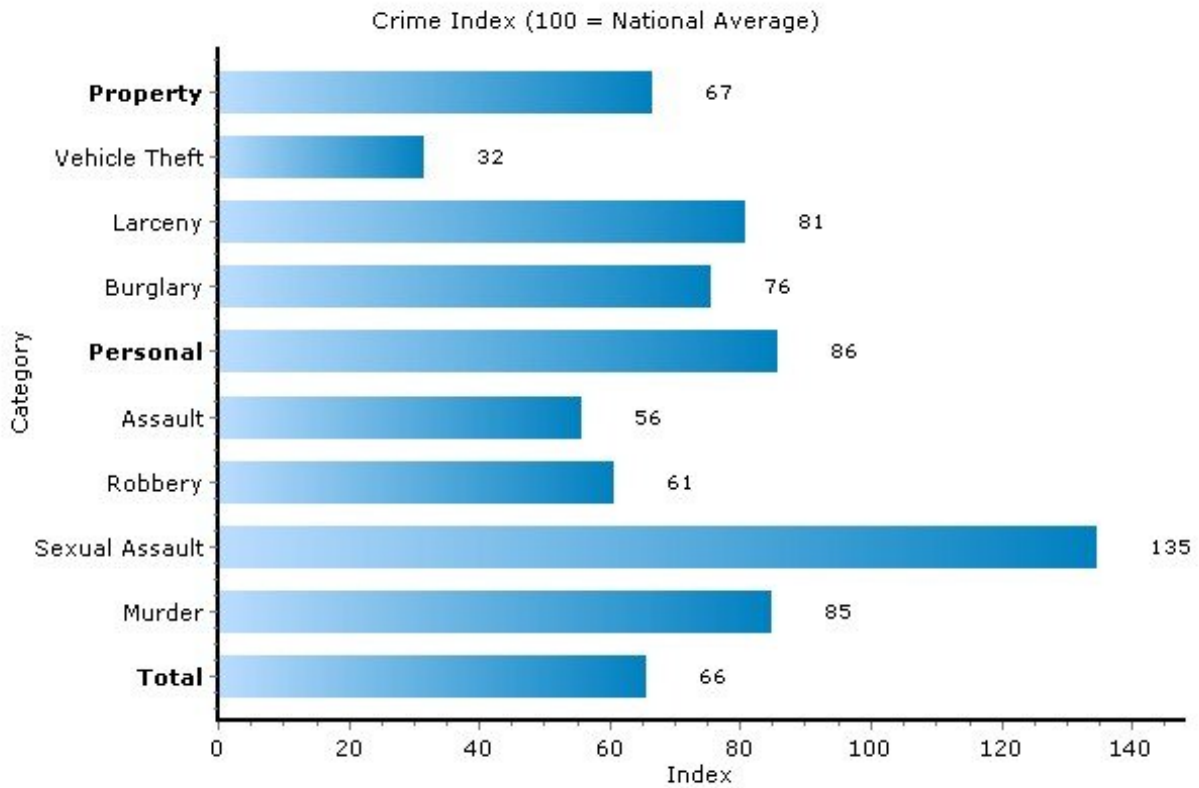

Copyright © 2009 Onboard Informatics
Information presumed reliable when
collected but not guaranteed and
should be independently verified.

Pei Lin Huang
Keller Williams Syracuse

PLHuang@YourCNYHome.com