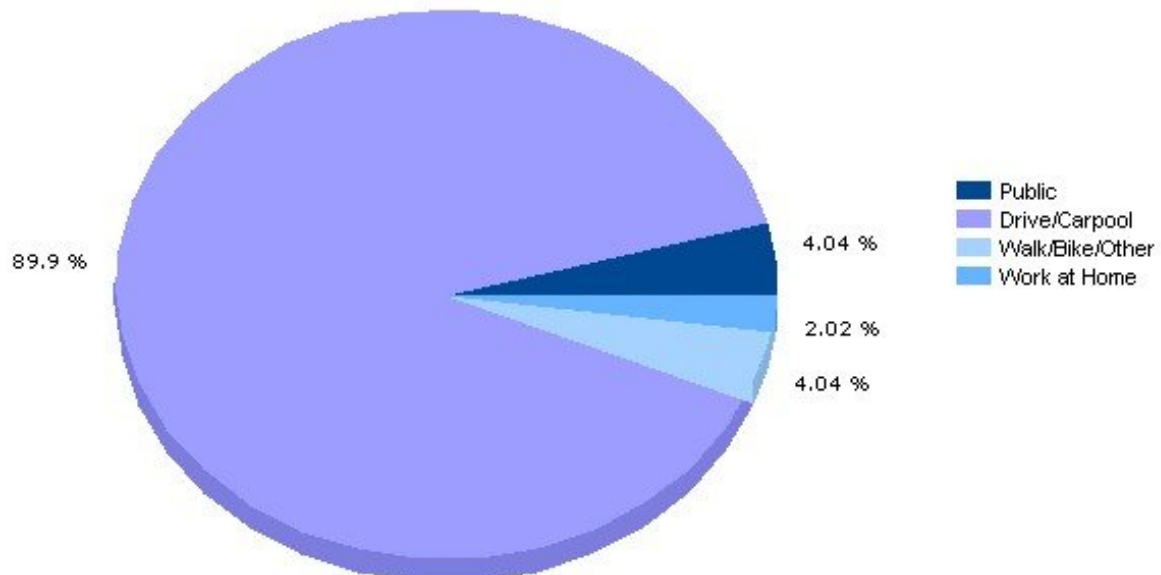

Transportation

13224, Syracuse, New York

Transportation	13224	New York
Median Travel Time to Work (mins)	14.9	25.1

Travel to Work