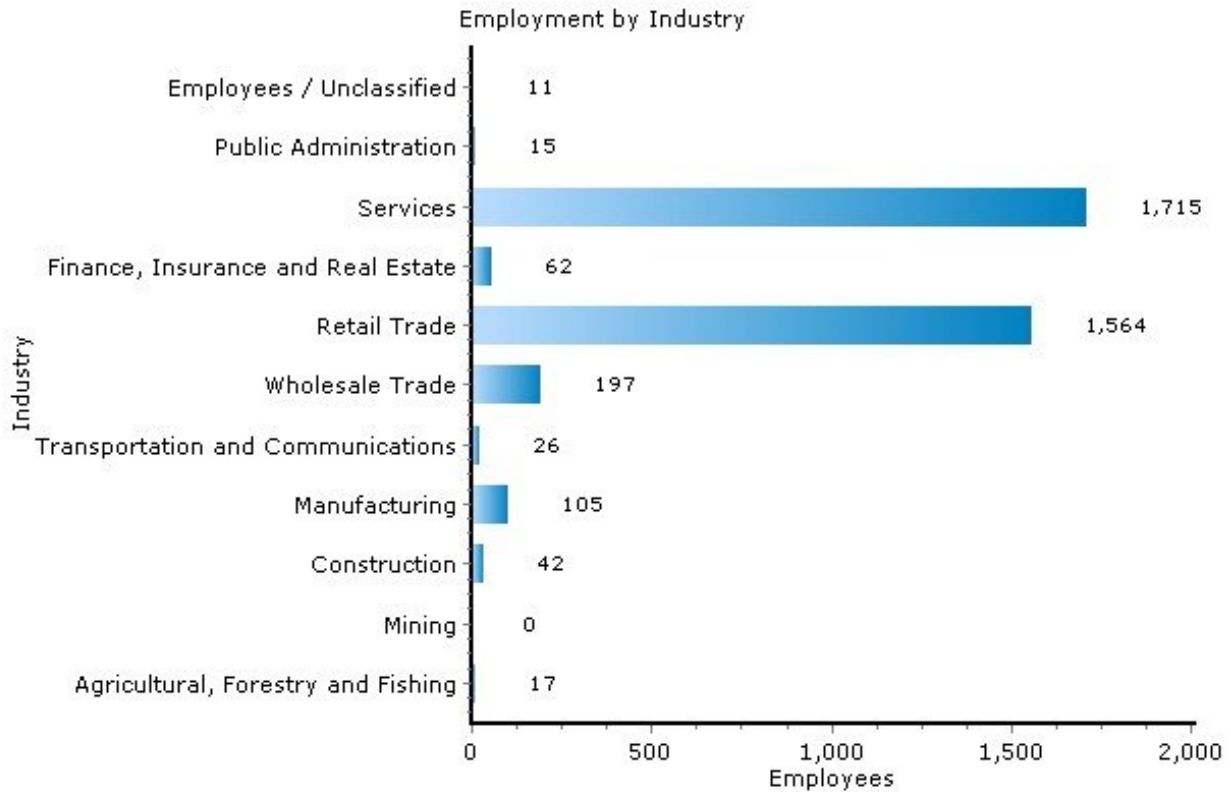

## Employment

13224, Syracuse, New York

Copyright © 2009 Onboard Informatics  
Information presumed reliable when  
collected but not guaranteed and  
should be independently verified.

**Pei Lin Huang**  
Keller Williams Syracuse