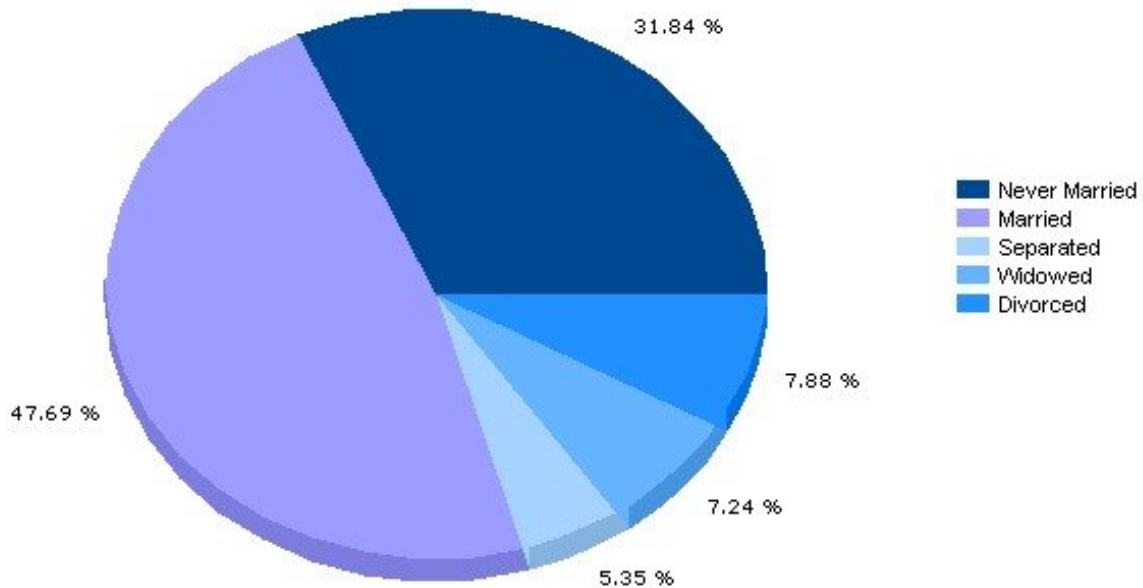

Household

13224, Syracuse, New York

Household	13224	New York
Number of Households	3,735	7,206,591
Average Household Size	2.31	2.64
Household with Children	29.6%	32.4%
Household with no Children	70.4%	67.6%
Household: Family	59.5%	64.2%
Household: Non-Family	40.5%	35.8%

Marital Status