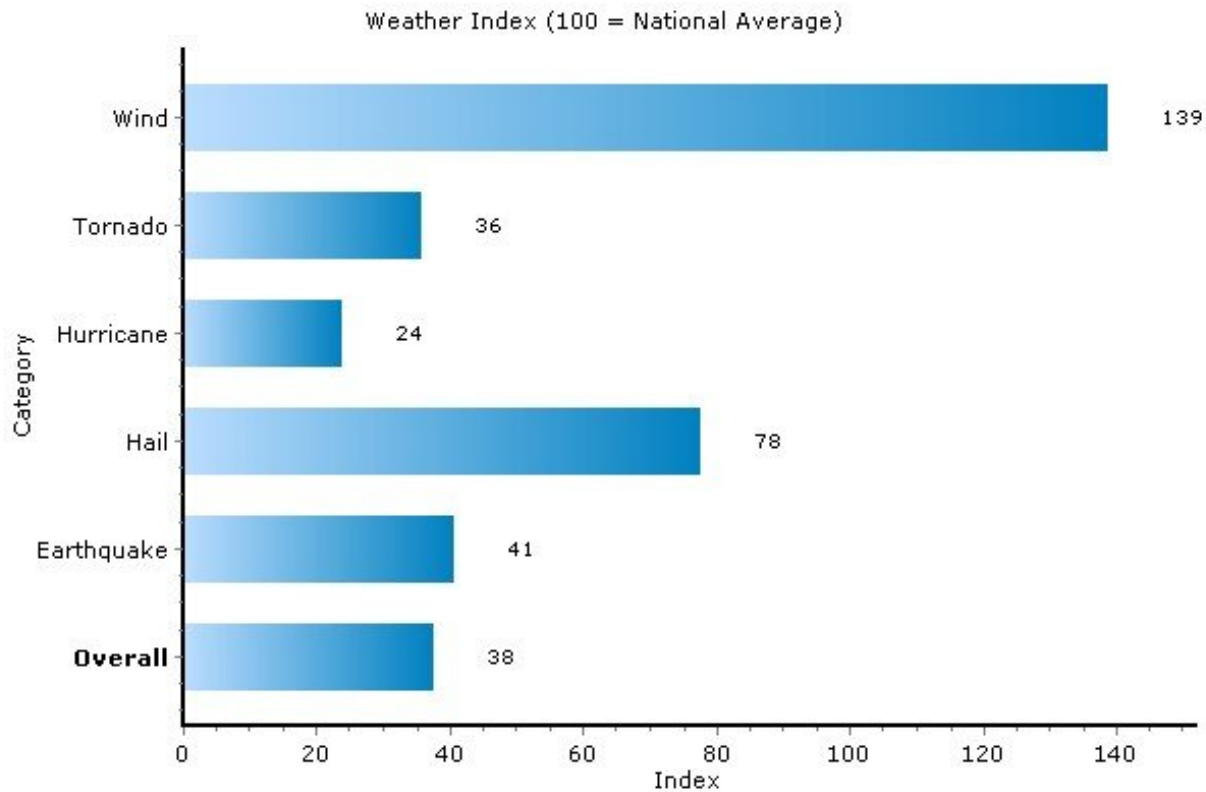

Copyright © 2009 Onboard Informatics
Information presumed reliable when
collected but not guaranteed and
should be independently verified.

Pei Lin Huang
Keller Williams Syracuse

PLHuang@YourCNYHome.com