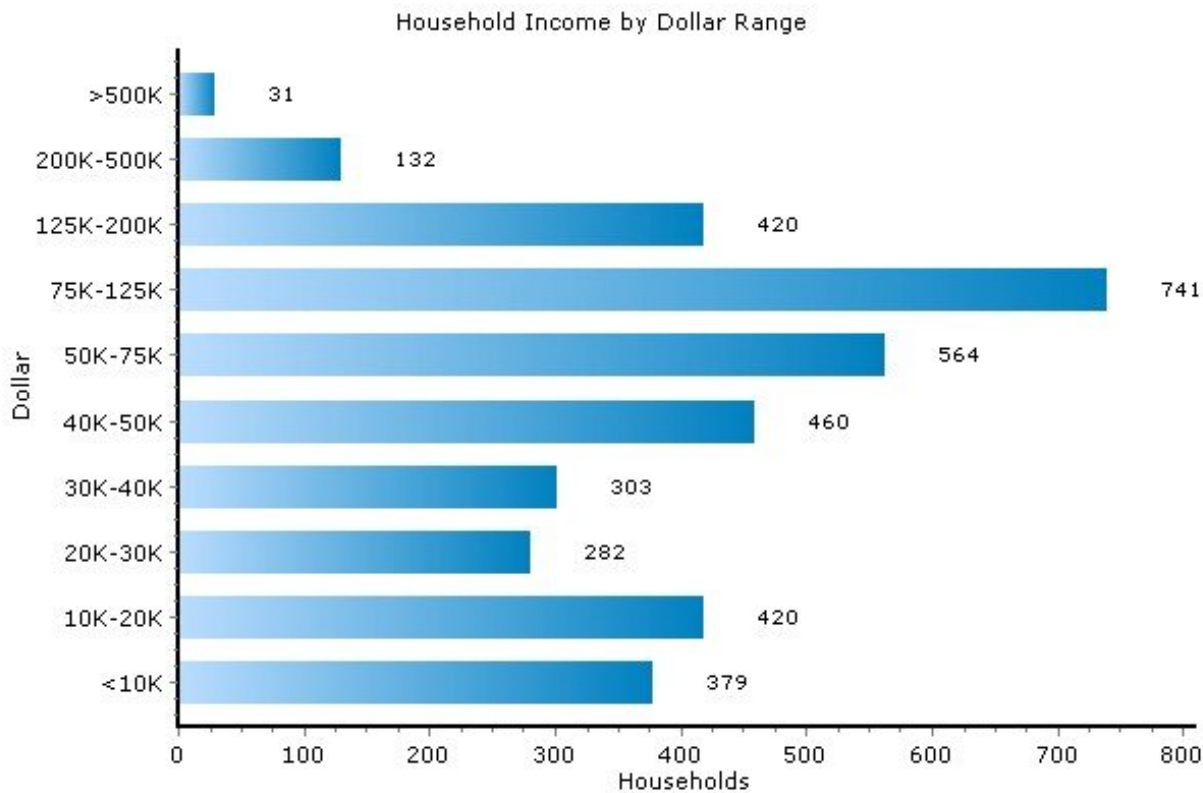

## Income

13224, Syracuse, New York

Income	13224	New York
Median Household Income	\$50,709	\$54,753
Average Household Income	\$76,301	\$83,056
Median Disposable Income	\$43,316	\$45,939

Copyright © 2009 Onboard Informatics  
Information presumed reliable when  
collected but not guaranteed and  
should be independently verified.