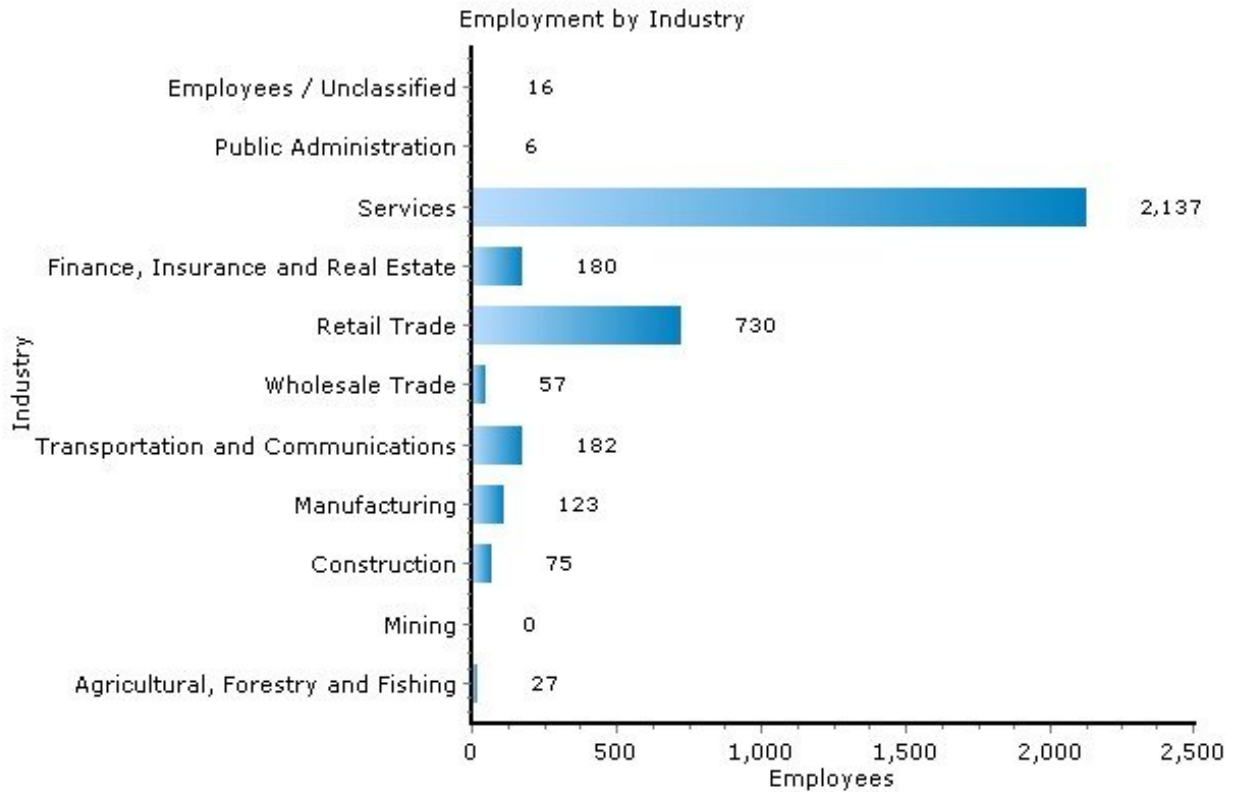

Pei Lin Huang
Keller Williams Syracuse

PLHuang@YourCNYHome.com

Employment

13205, Syracuse, New York

Copyright © 2009 Onboard Informatics
Information presumed reliable when
collected but not guaranteed and
should be independently verified.