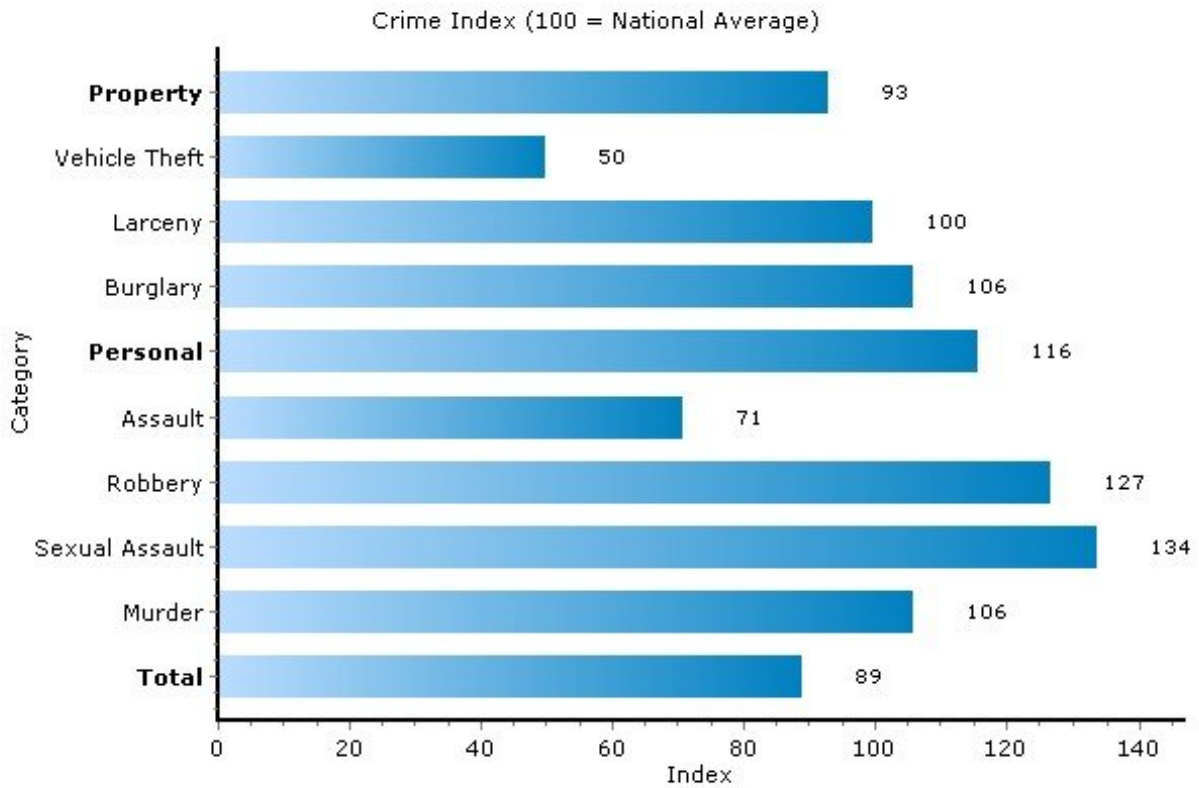

Pei Lin Huang
Keller Williams Syracuse

PLHuang@YourCNYHome.com

Crime

13205, Syracuse, New York

Copyright © 2009 Onboard Informatics
Information presumed reliable when
collected but not guaranteed and
should be independently verified.