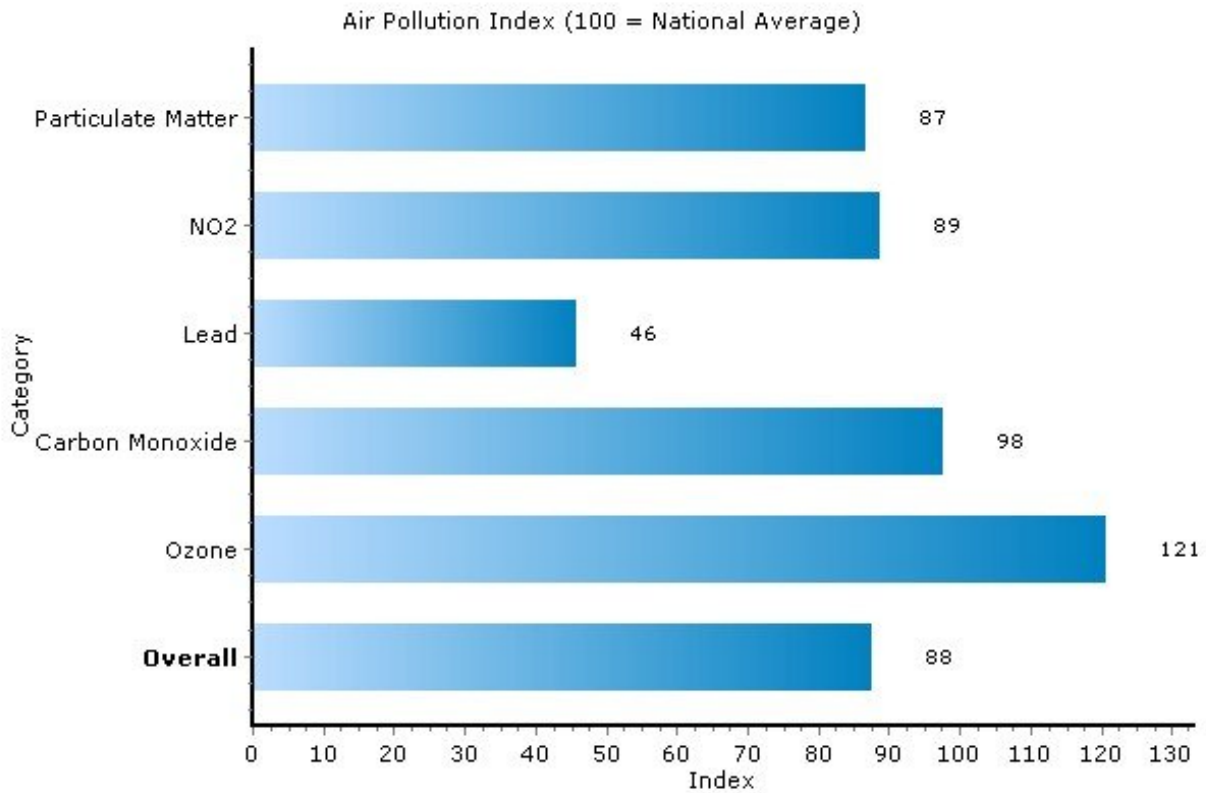

Pei Lin Huang
Keller Williams Syracuse

PLHuang@YourCNYHome.com

Climate: Pollution Index

13205, Syracuse, New York

Copyright © 2009 Onboard Informatics
Information presumed reliable when
collected but not guaranteed and
should be independently verified.