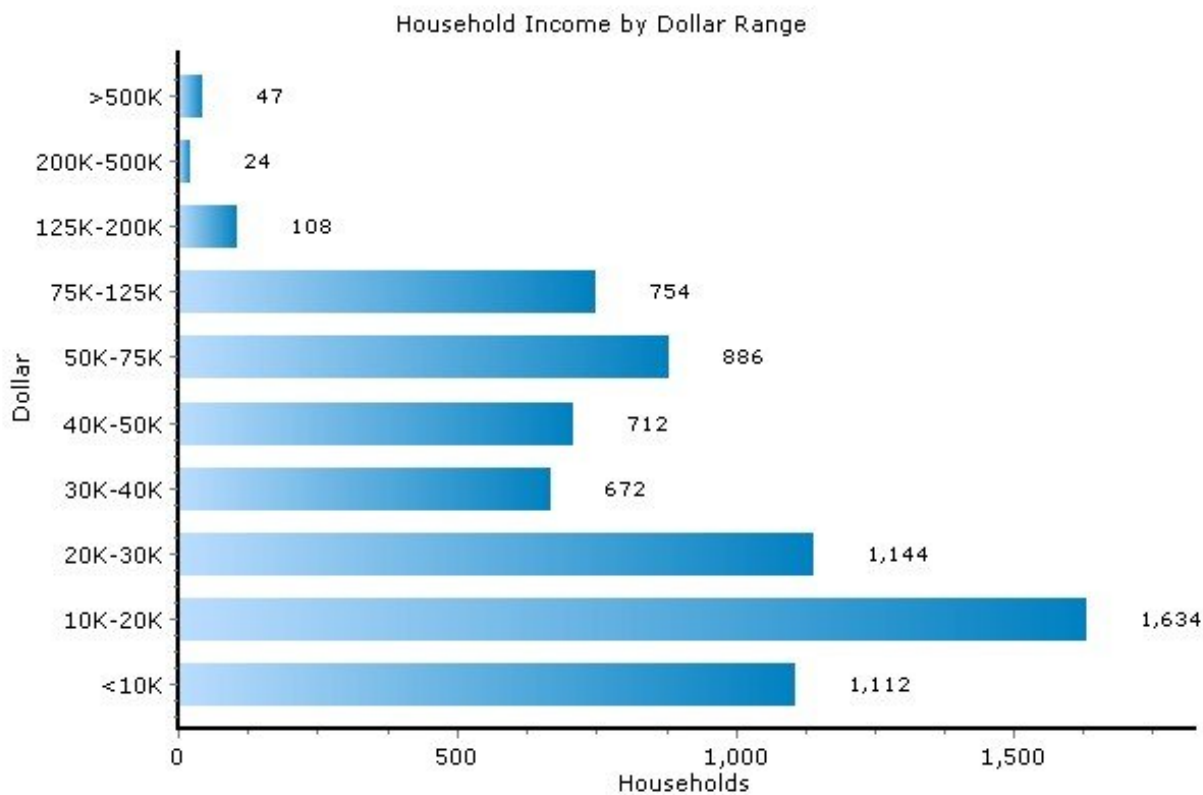

Income

13205, Syracuse, New York

Income	13205	New York
Median Household Income	\$27,233	\$54,753
Average Household Income	\$42,551	\$83,056
Median Disposable Income	\$24,600	\$45,939

Copyright © 2009 Onboard Informatics
Information presumed reliable when
collected but not guaranteed and
should be independently verified.