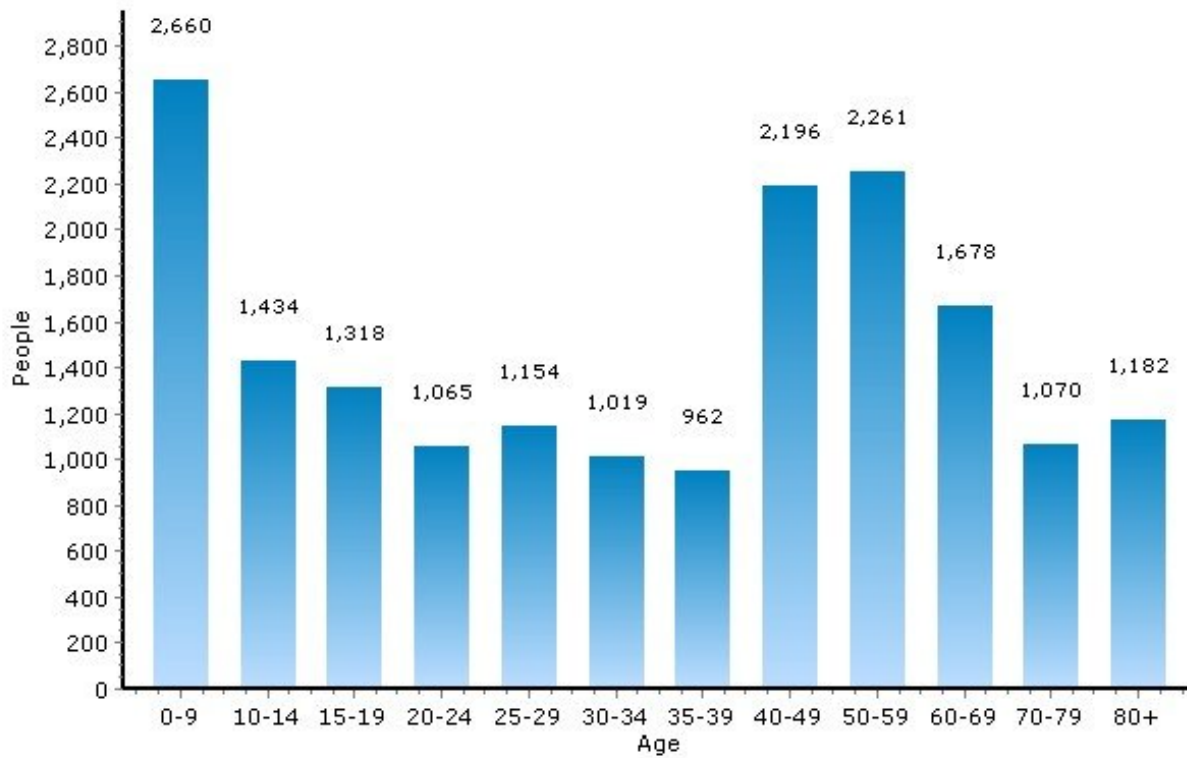

Population

13205, Syracuse, New York

Population	13205	New York
Population	17,999	19,600,792
Population Density (people/mile)	5,251	359
Population Growth	-7.0%	3.0%
Male	8,184	9,536,666
Female	9,815	10,064,126
Median Age	35.82	37.44

Age Distribution