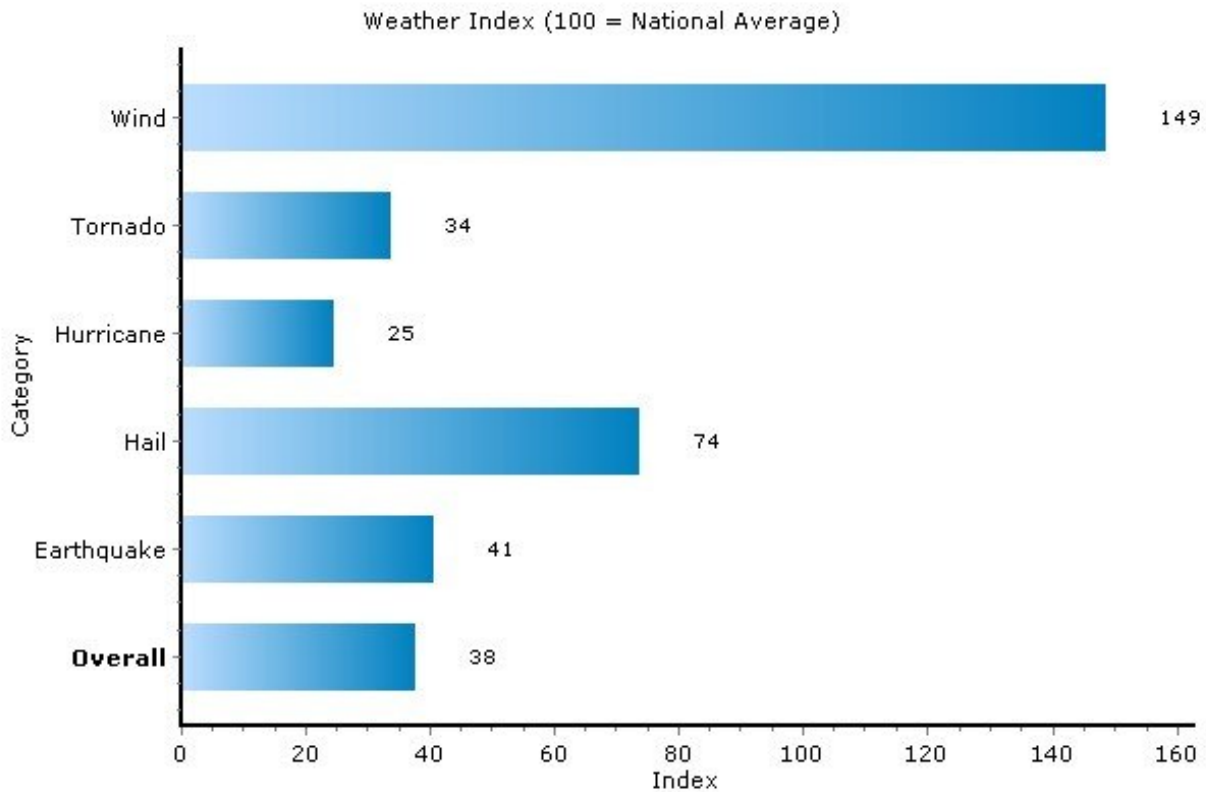

Pei Lin Huang
Keller Williams Syracuse

PLHuang@YourCNYHome.com

Climate: Weather Index

13205, Syracuse, New York

Copyright © 2009 Onboard Informatics
Information presumed reliable when
collected but not guaranteed and
should be independently verified.