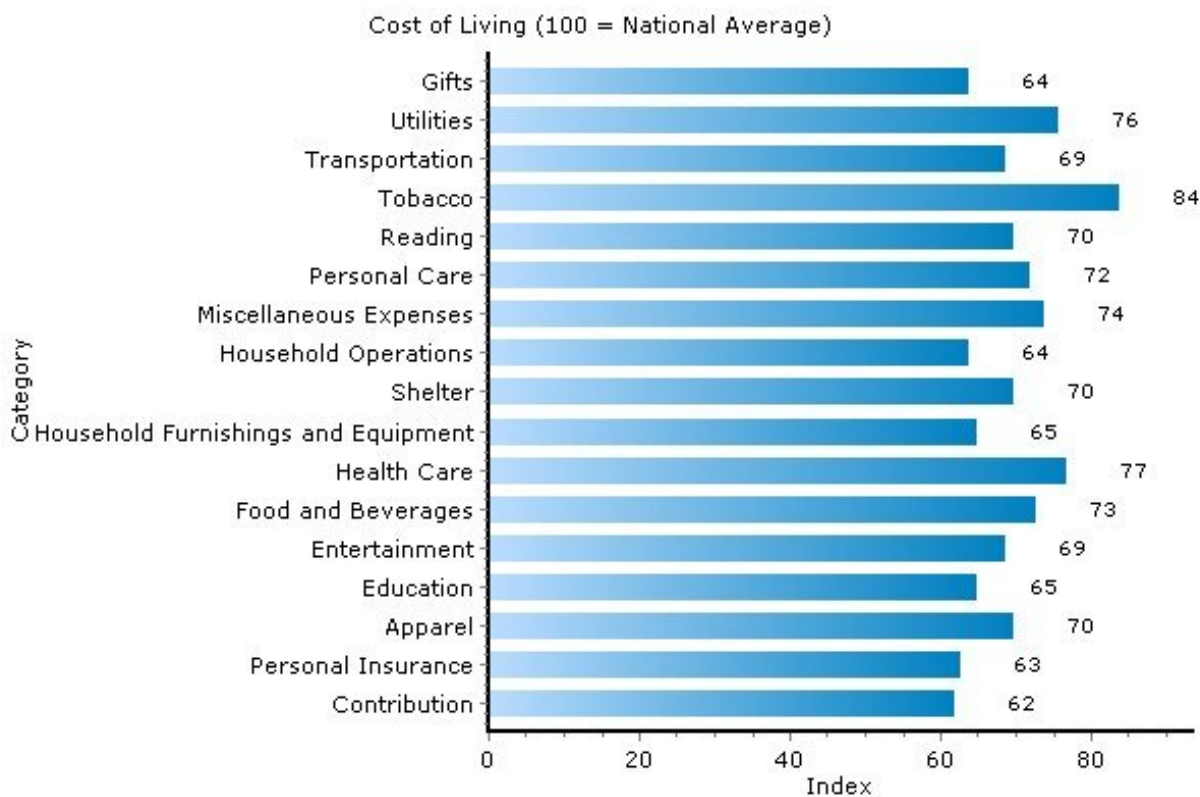

Copyright © 2009 Onboard Informatics
Information presumed reliable when
collected but not guaranteed and
should be independently verified.

Pei Lin Huang
Keller Williams Syracuse

PLHuang@YourCNYHome.com