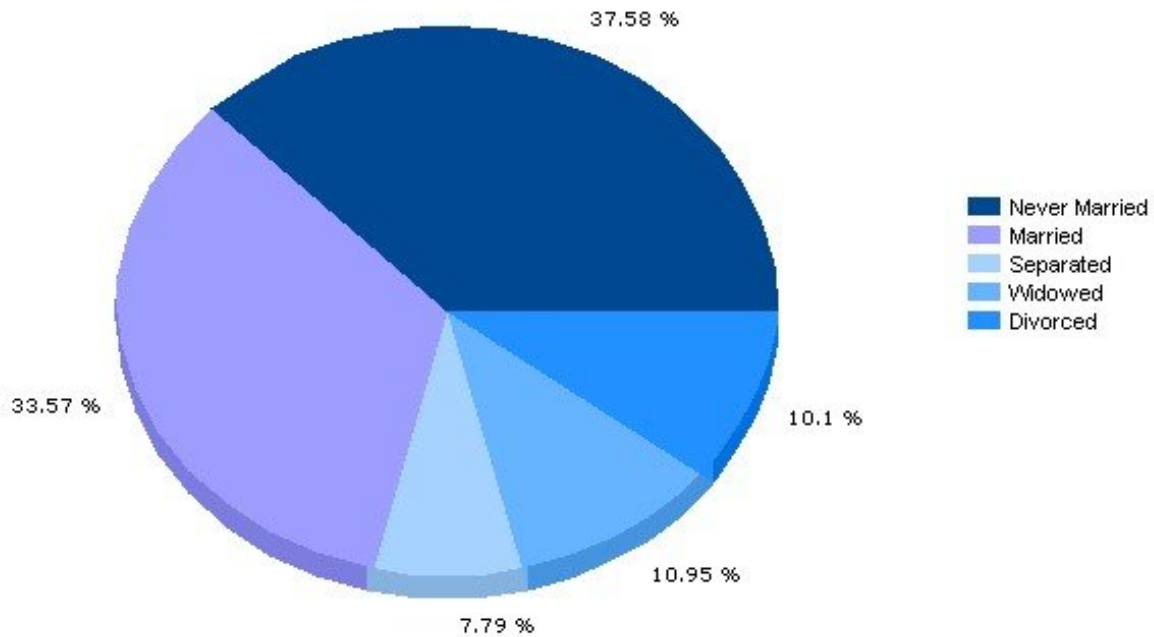

Household

13205, Syracuse, New York

Household	13205	New York
Number of Households	7,092	7,206,591
Average Household Size	2.47	2.64
Household with Children	35.3%	32.4%
Household with no Children	64.7%	67.6%
Household: Family	58.3%	64.2%
Household: Non-Family	41.7%	35.8%

Marital Status