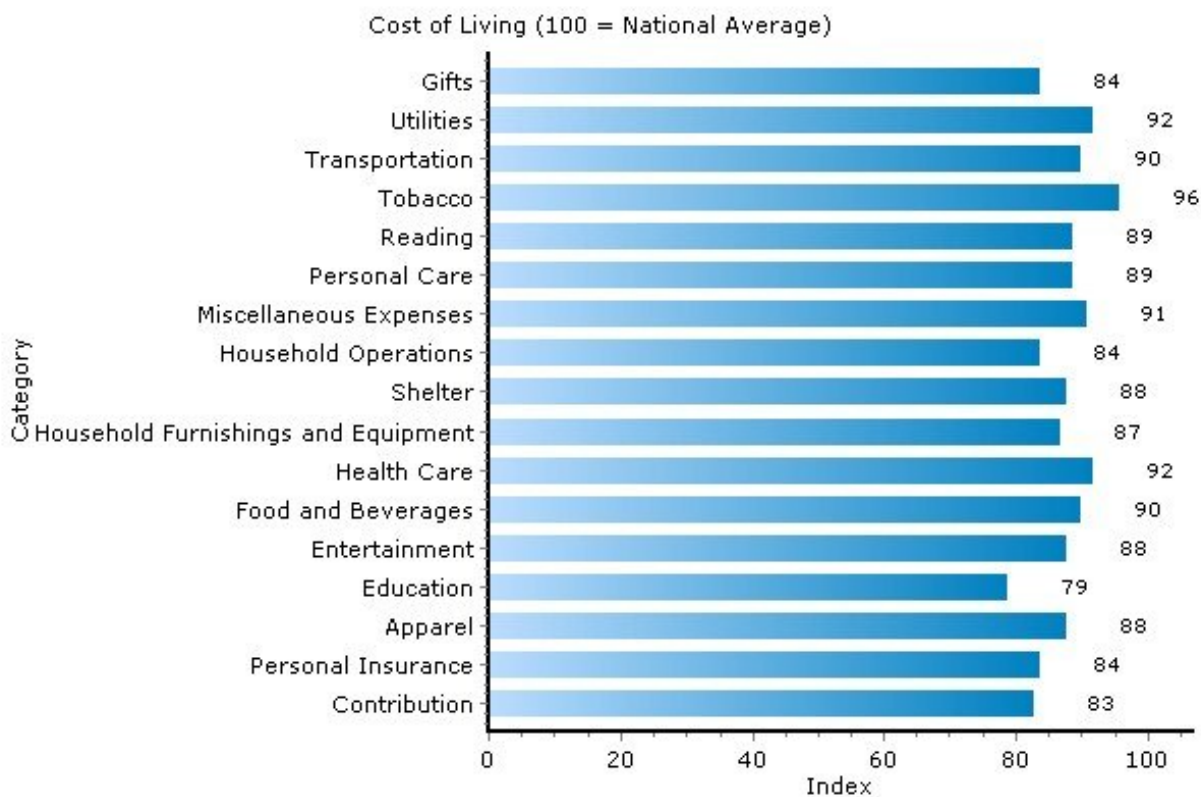

Pei Lin Huang
Keller Williams Syracuse

PLHuang@YourCNYHome.com

Home Ownership

13212, Syracuse, New York

Home Ownership	13212	New York
Median Home Price	\$105,500	\$254,900
In Current Residence 5+ Years	54.3%	38.5%
Annual Residential Turnover	10.2%	14.8%
Median Years in Residence	6.47	3.5

Copyright © 2009 Onboard Informatics
Information presumed reliable when
collected but not guaranteed and
should be independently verified.

Pei Lin Huang
Keller Williams Syracuse

PLHuang@YourCNYHome.com

Cost of Living

13212, Syracuse, New York

Cost of Living	13212	New York
Average Total Household Expenditure	\$49,562	\$61,099
Total Household Expenditure Index (100 = National Average)	89	109

Copyright © 2009 Onboard Informatics
 Information presumed reliable when
 collected but not guaranteed and
 should be independently verified.