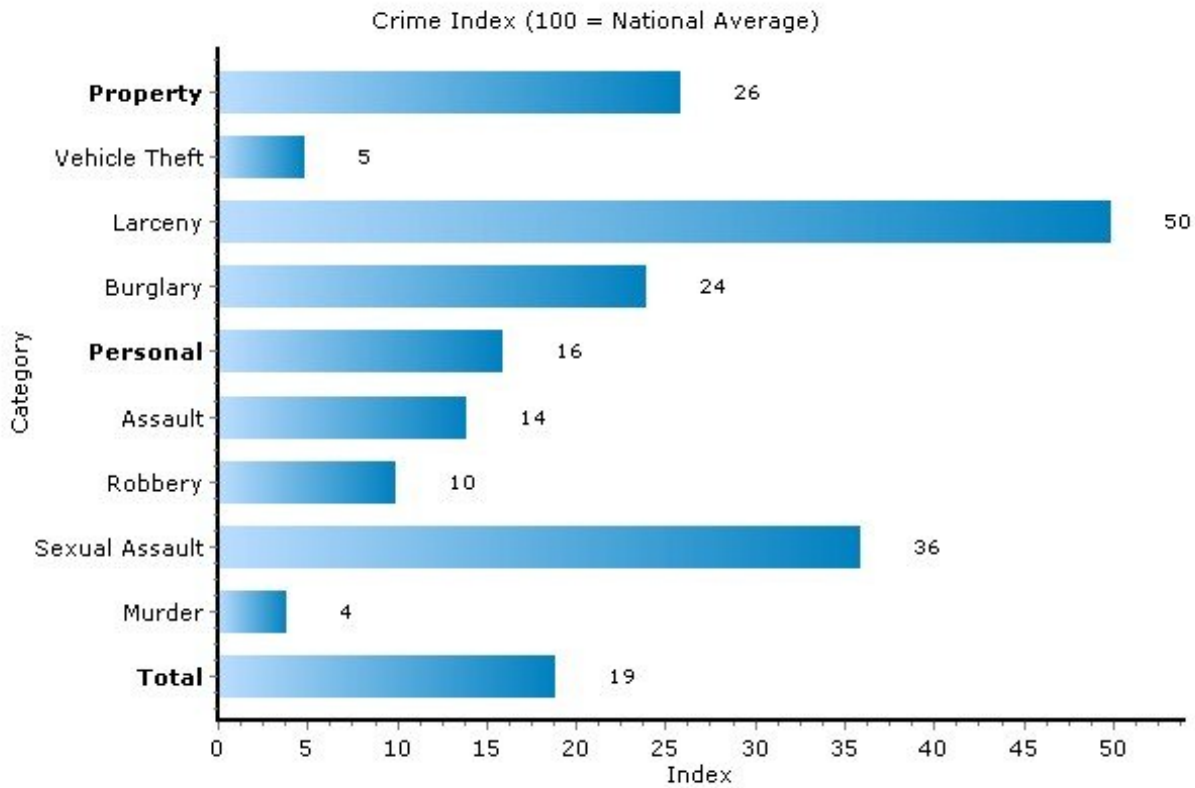

Pei Lin Huang
Keller Williams Syracuse

PLHuang@YourCNYHome.com

Crime

13212, Syracuse, New York

Copyright © 2009 Onboard Informatics
Information presumed reliable when
collected but not guaranteed and
should be independently verified.