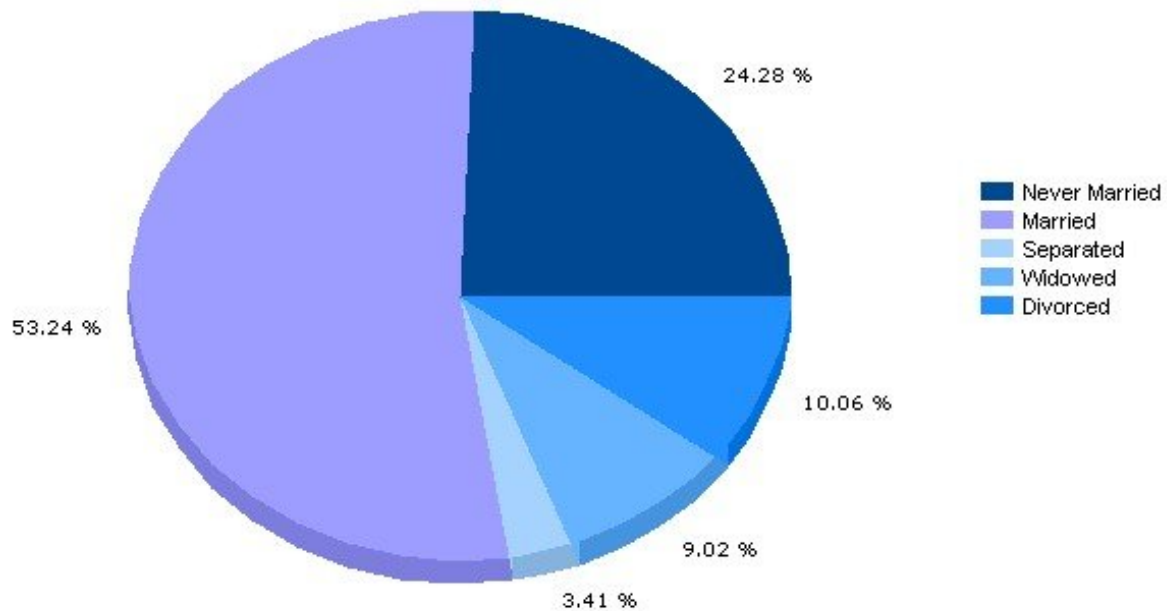

Household

13212, Syracuse, New York

Household	13212	New York
Number of Households	8,032	7,206,591
Average Household Size	2.36	2.64
Household with Children	29.0%	32.4%
Household with no Children	71.0%	67.6%
Household: Family	63.7%	64.2%
Household: Non-Family	36.3%	35.8%

Marital Status