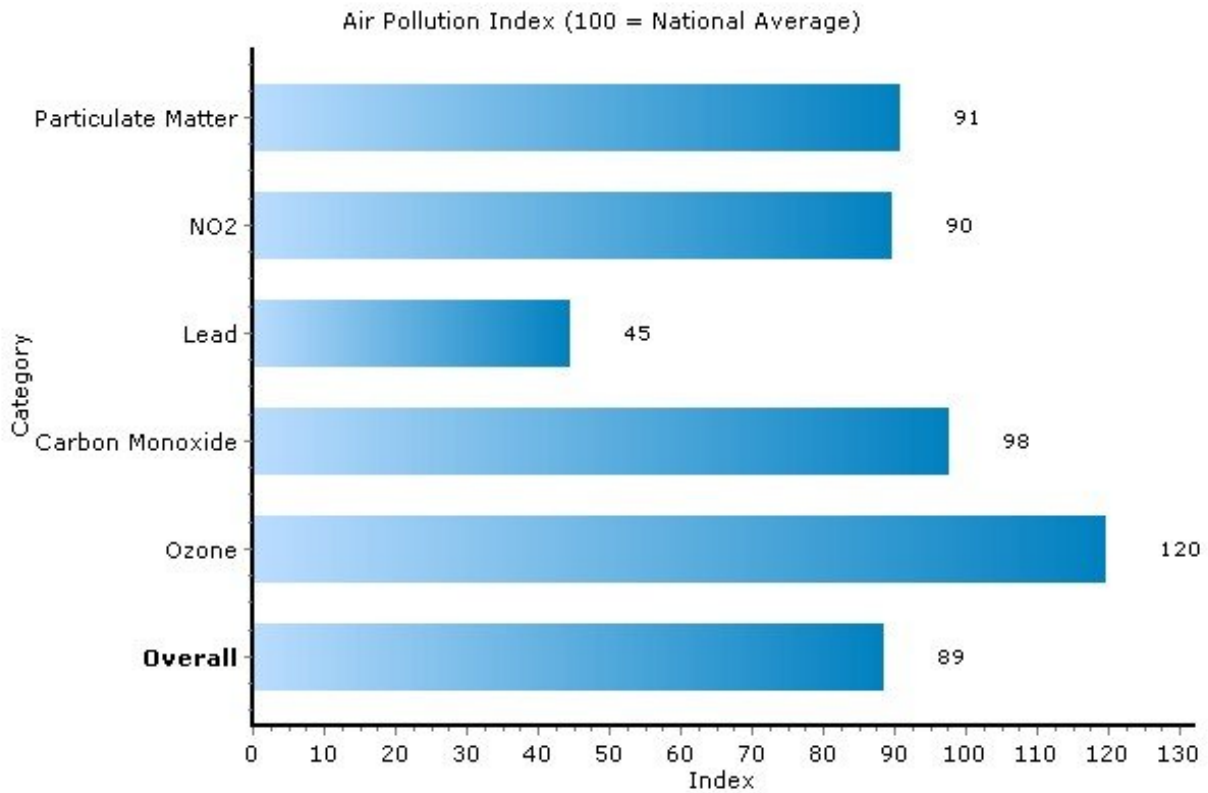

Pei Lin Huang
Keller Williams Syracuse

PLHuang@YourCNYHome.com

Climate: Pollution Index

13212, Syracuse, New York

Copyright © 2009 Onboard Informatics
Information presumed reliable when
collected but not guaranteed and
should be independently verified.