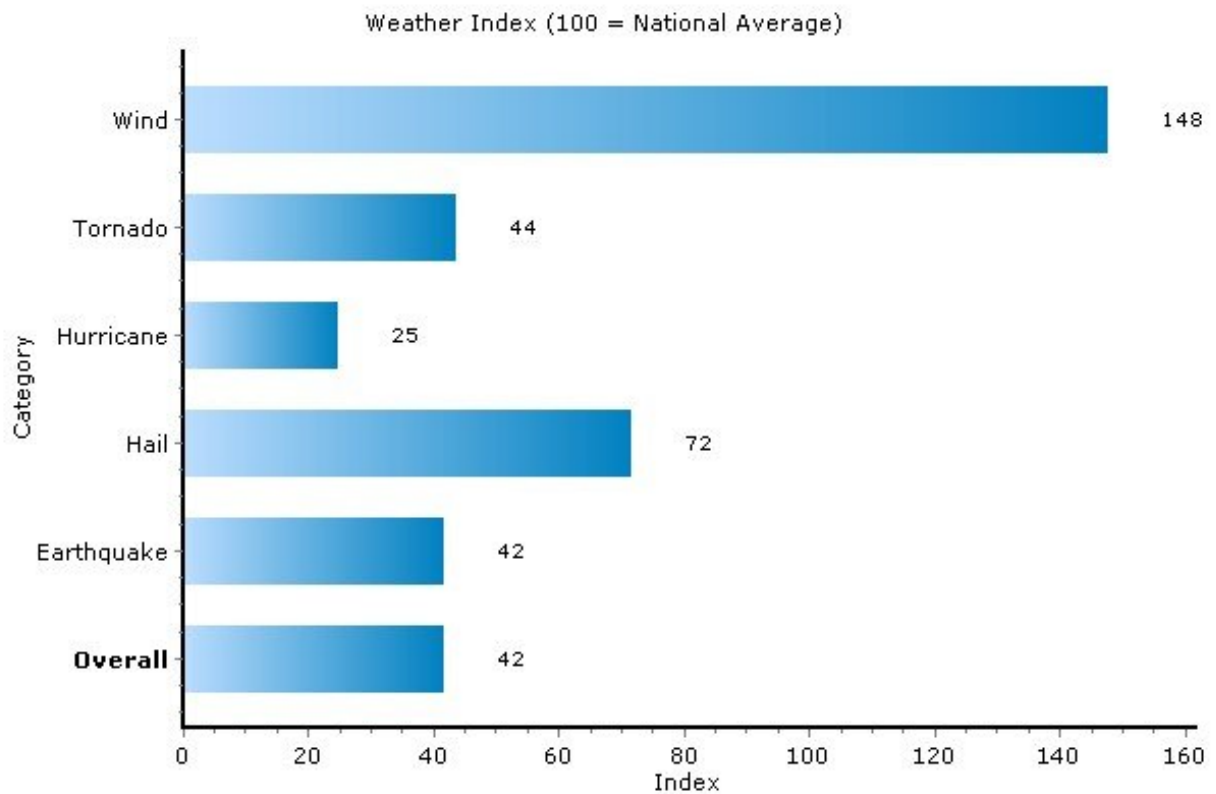

Pei Lin Huang
Keller Williams Syracuse

PLHuang@YourCNYHome.com

Climate: Weather Index

13212, Syracuse, New York

Copyright © 2009 Onboard Informatics
Information presumed reliable when
collected but not guaranteed and
should be independently verified.