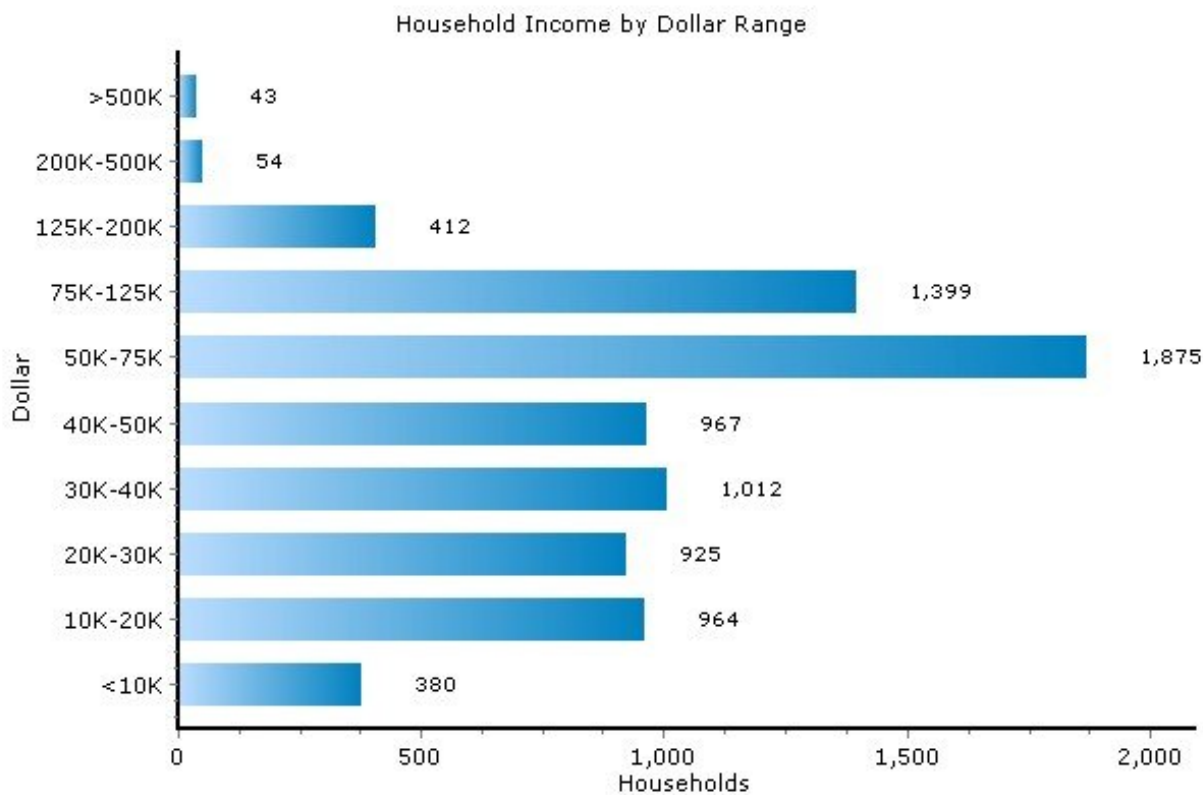

Income

13212, Syracuse, New York

Income	13212	New York
Median Household Income	\$47,218	\$54,753
Average Household Income	\$60,311	\$83,056
Median Disposable Income	\$40,431	\$45,939

Copyright © 2009 Onboard Informatics
Information presumed reliable when
collected but not guaranteed and
should be independently verified.