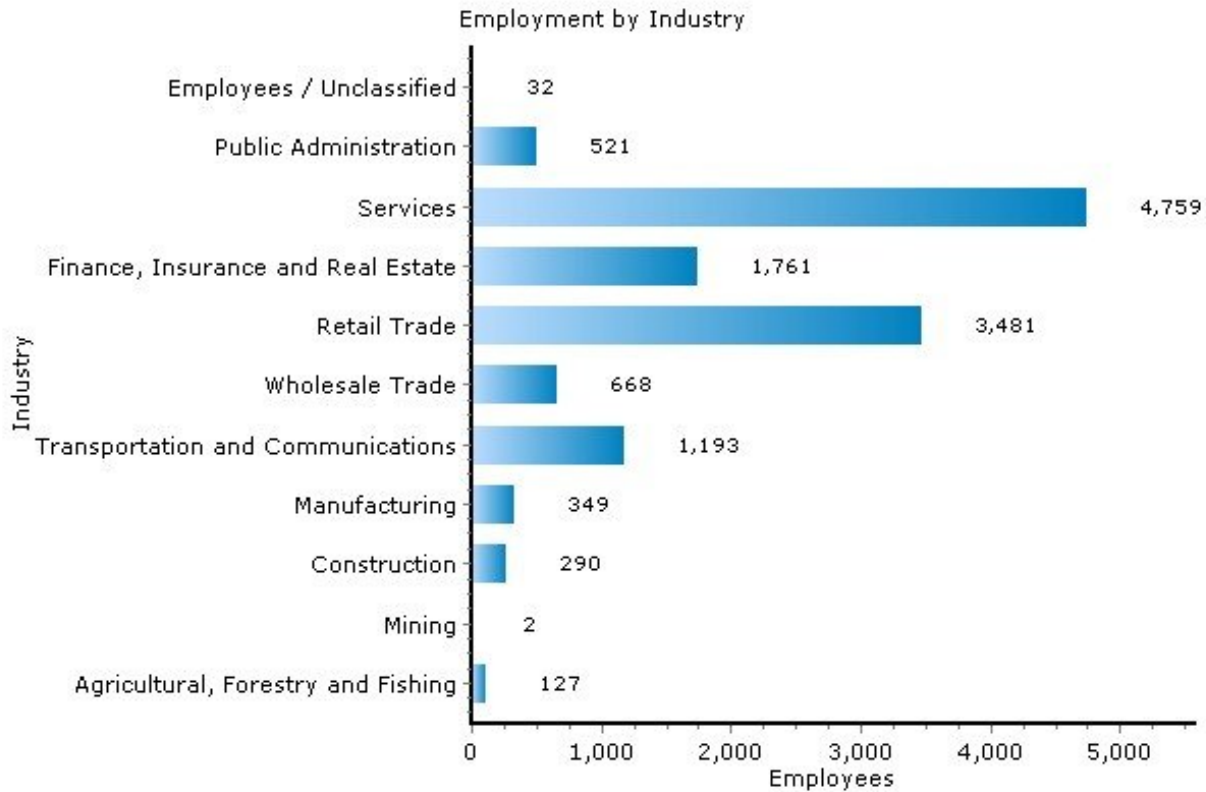

Pei Lin Huang
Keller Williams Syracuse

PLHuang@YourCNYHome.com

Employment

13212, Syracuse, New York

Copyright © 2009 Onboard Informatics
Information presumed reliable when
collected but not guaranteed and
should be independently verified.