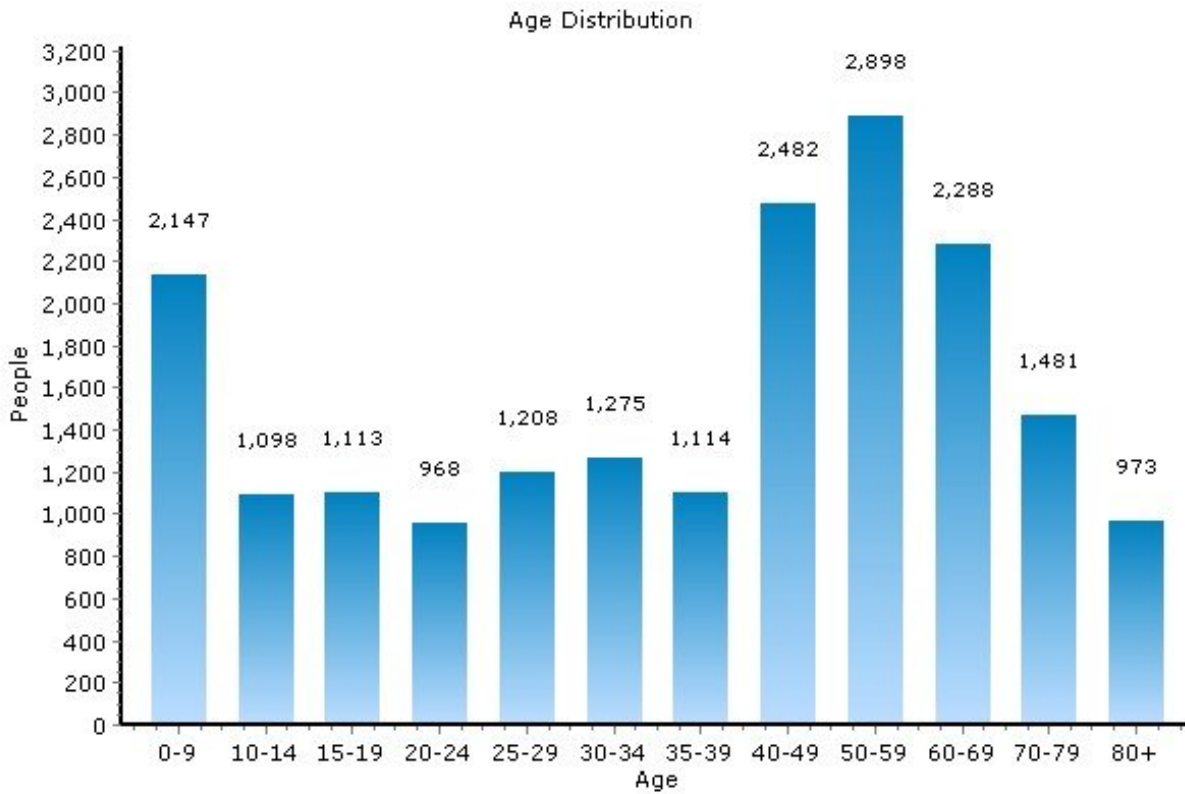

Community Facts

- Close to Military Facility(ies)
- Low Residential Turnover

Population

13212, Syracuse, New York

Population	13212	New York
Population	19,043	19,600,792
Population Density (people/mile)	1,719	359
Population Growth	-5.0%	3.0%
Male	9,067	9,536,666
Female	9,976	10,064,126
Median Age	41.6	37.44