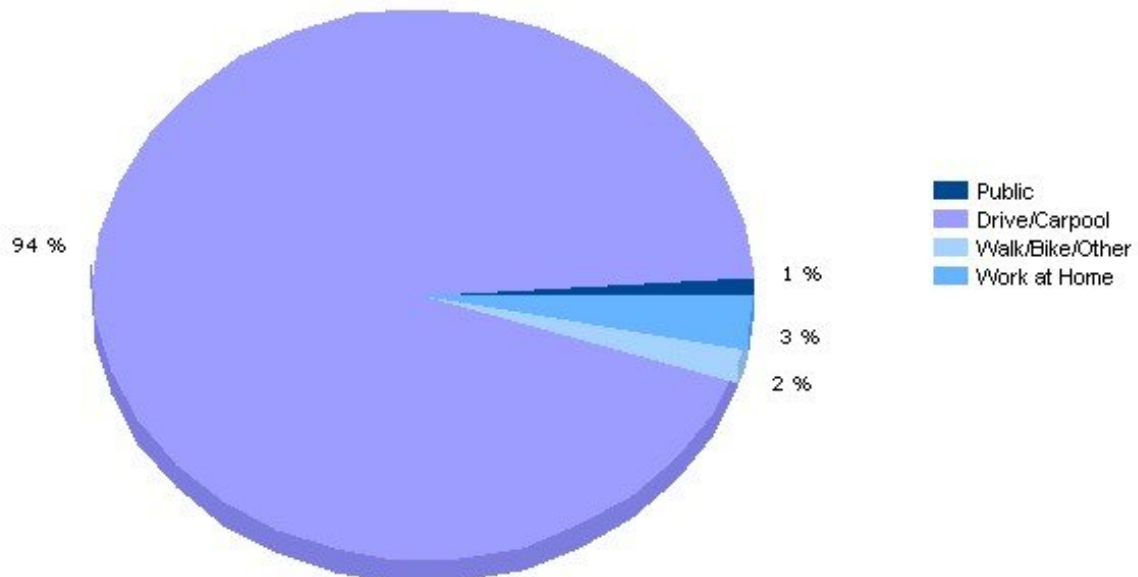

Transportation

13212, Syracuse, New York

Transportation	13212	New York
Median Travel Time to Work (mins)	15.8	25.1

Travel to Work