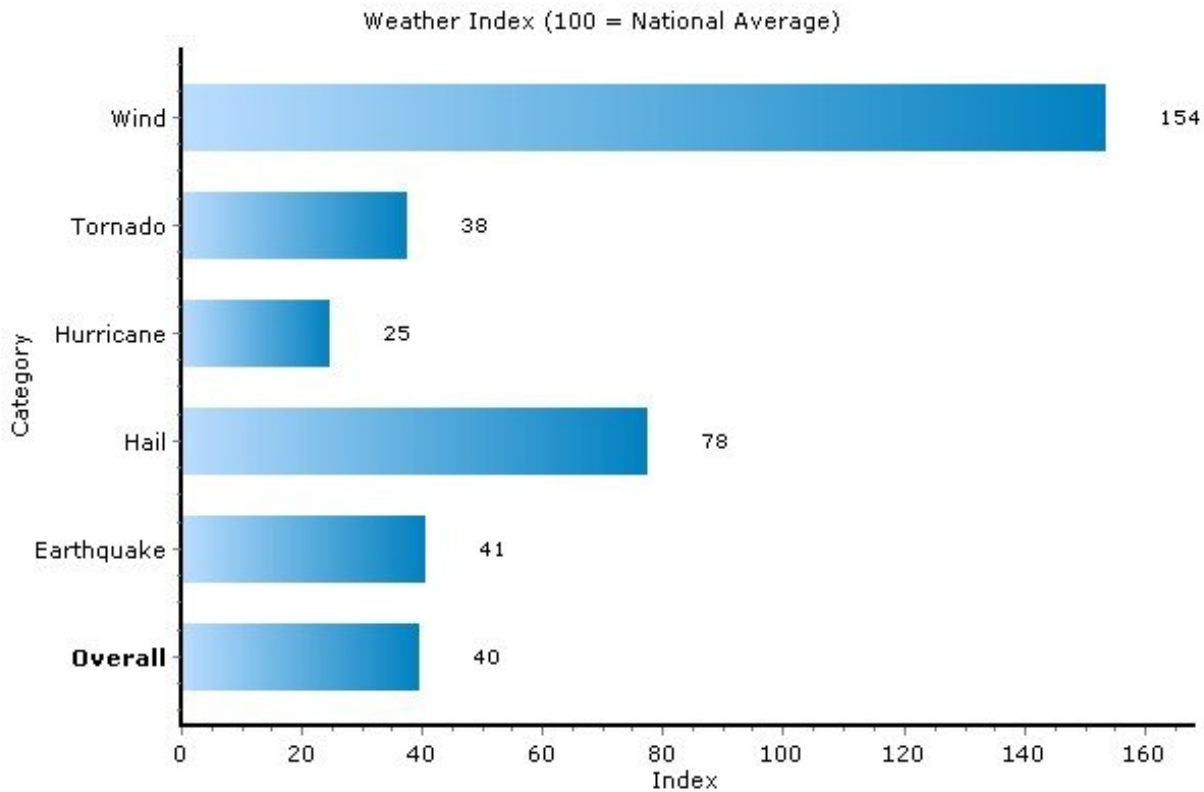

Pei Lin Huang
Keller Williams Syracuse

PeiLin@YourCNYHome.com

Climate: Weather Index

13203, Syracuse, New York

Copyright © 2009 Onboard Informatics
Information presumed reliable when
collected but not guaranteed and
should be independently verified.