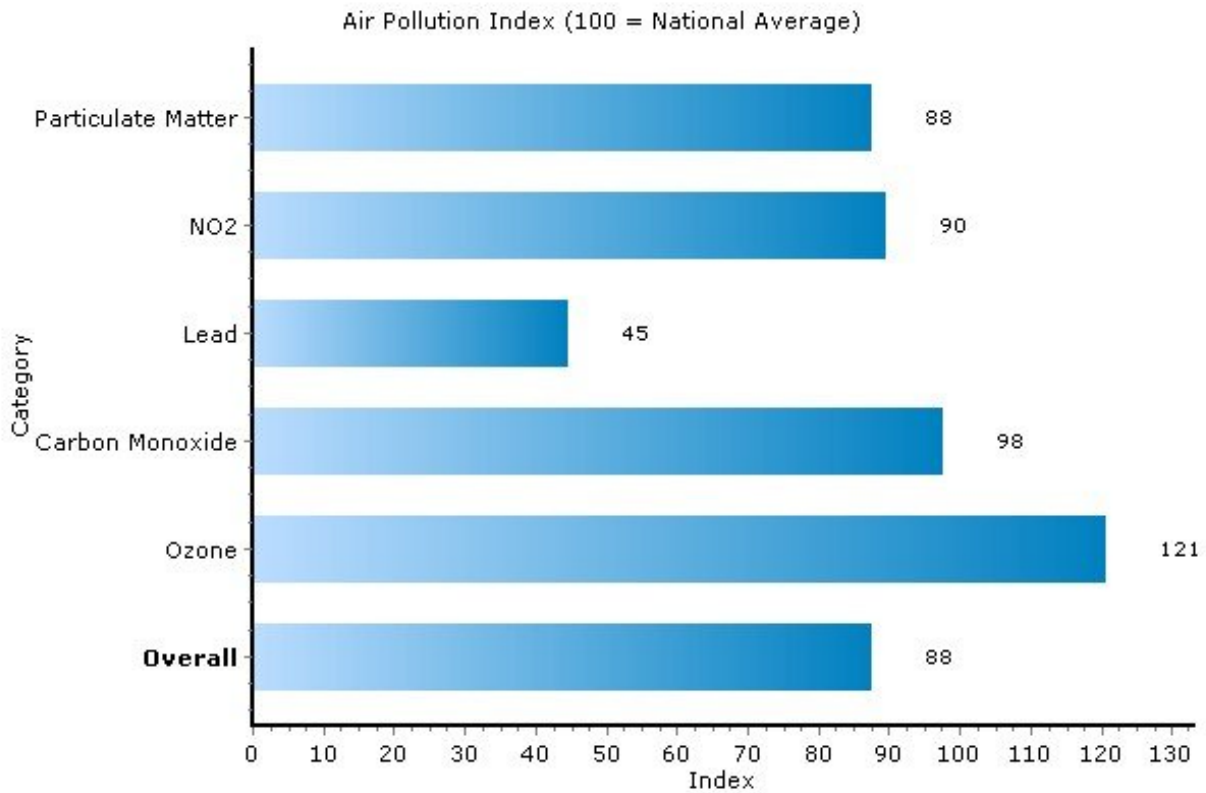

Pei Lin Huang
Keller Williams Syracuse

PeiLin@YourCNYHome.com

Climate: Pollution Index

13203, Syracuse, New York

Copyright © 2009 Onboard Informatics
Information presumed reliable when
collected but not guaranteed and
should be independently verified.