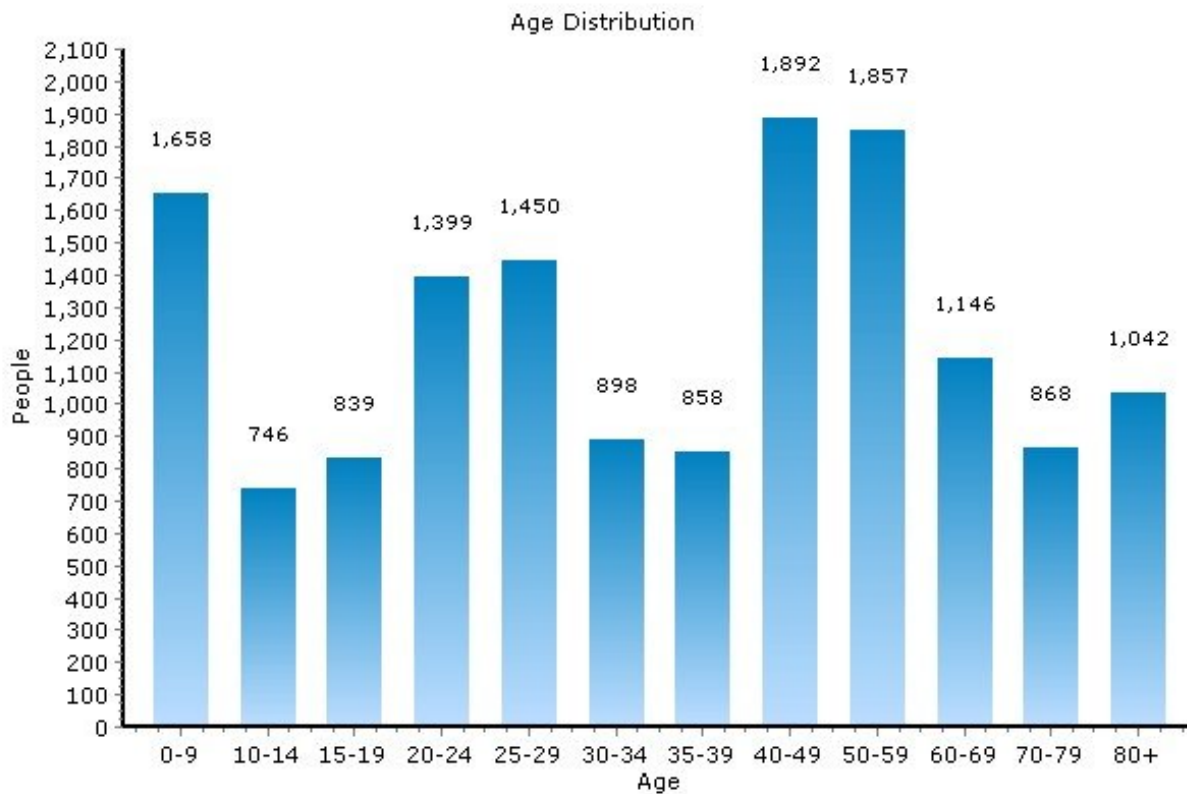

Community Facts

- Nearby Military Facility(ies)
- Moderate Residential Turnover

Population

13203, Syracuse, New York

Population	13203	New York
Population	14,654	19,413,180
Population Density (people/mile)	8,238	356
Population Growth	-8.0%	2.0%
Male	6,993	9,414,633
Female	7,662	9,998,547
Median Age	35.96	36.93