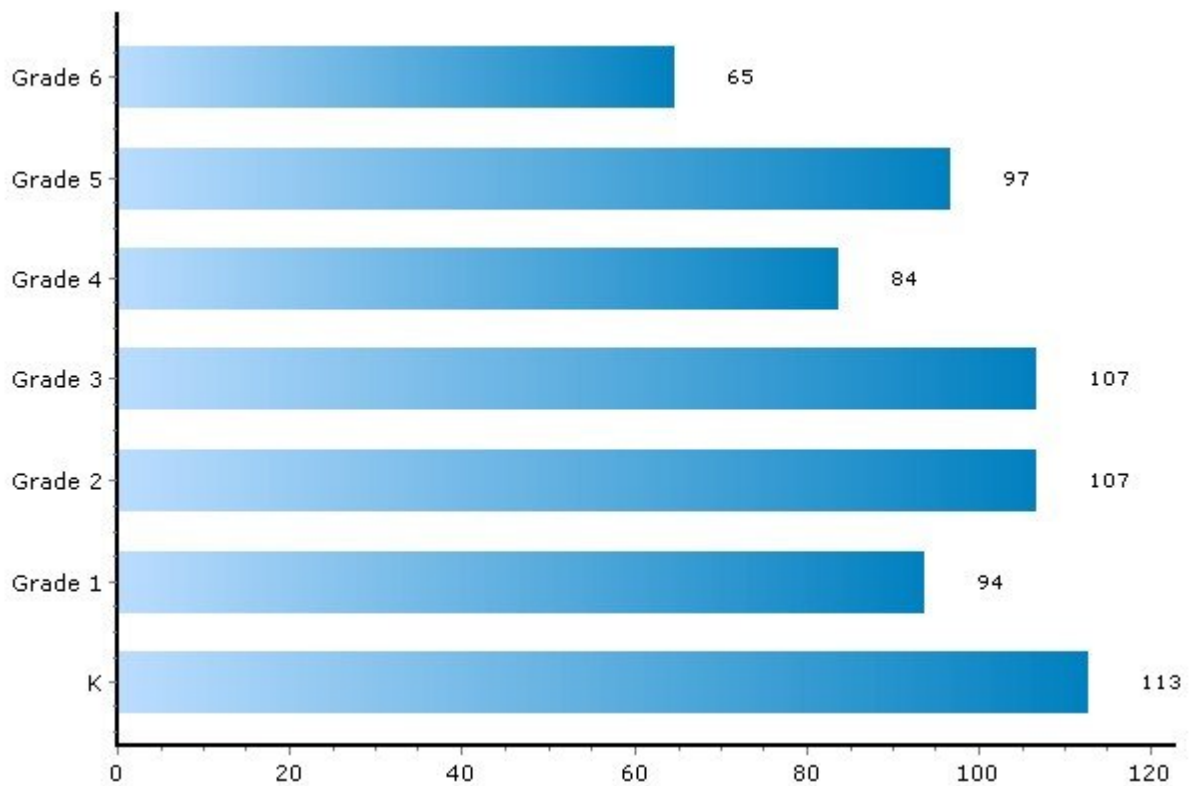

Students Per Grade

Copyright © 2009 Onboard Informatics
Information presumed reliable when
collected but not guaranteed and
should be independently verified.

Pei Lin Huang
Keller Williams Syracuse

PeiLin@YourCNYHome.com