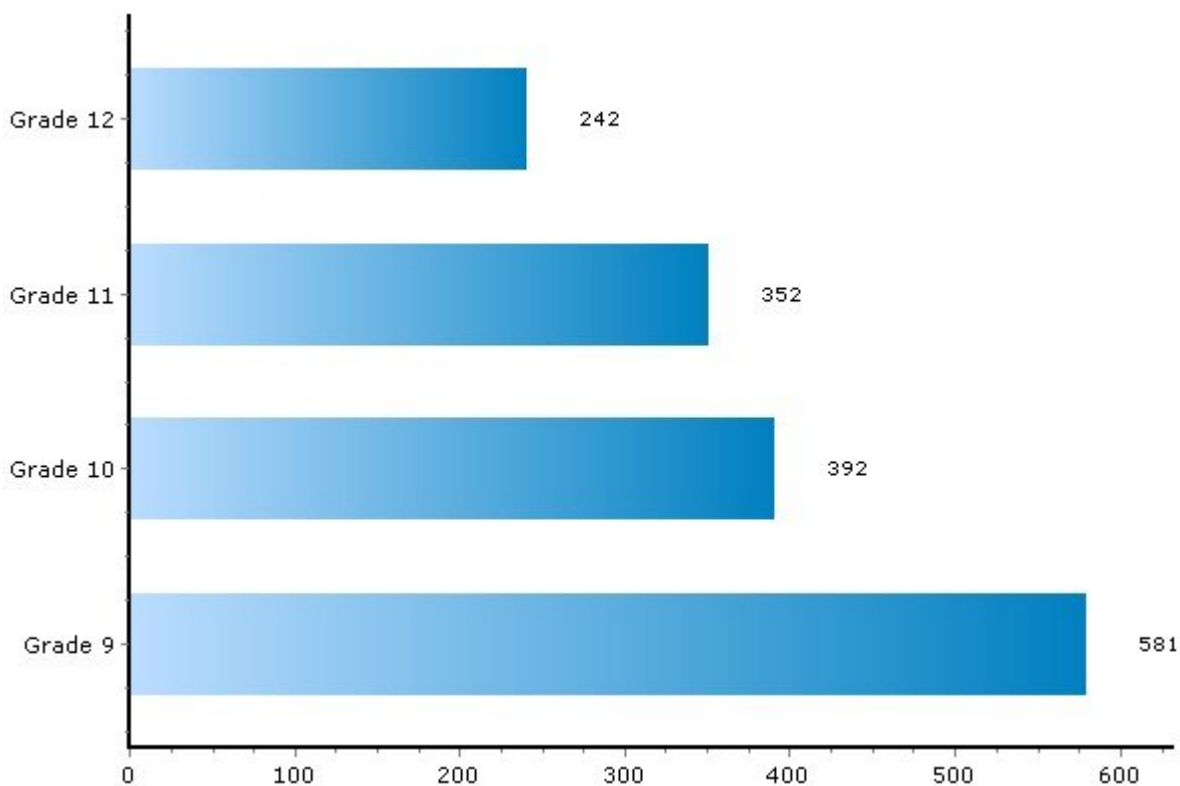

Students Per Grade

Copyright © 2009 Onboard Informatics
Information presumed reliable when
collected but not guaranteed and
should be independently verified.

Pei Lin Huang   PeiLin@YourCNYHome.com
Keller Williams Syracuse