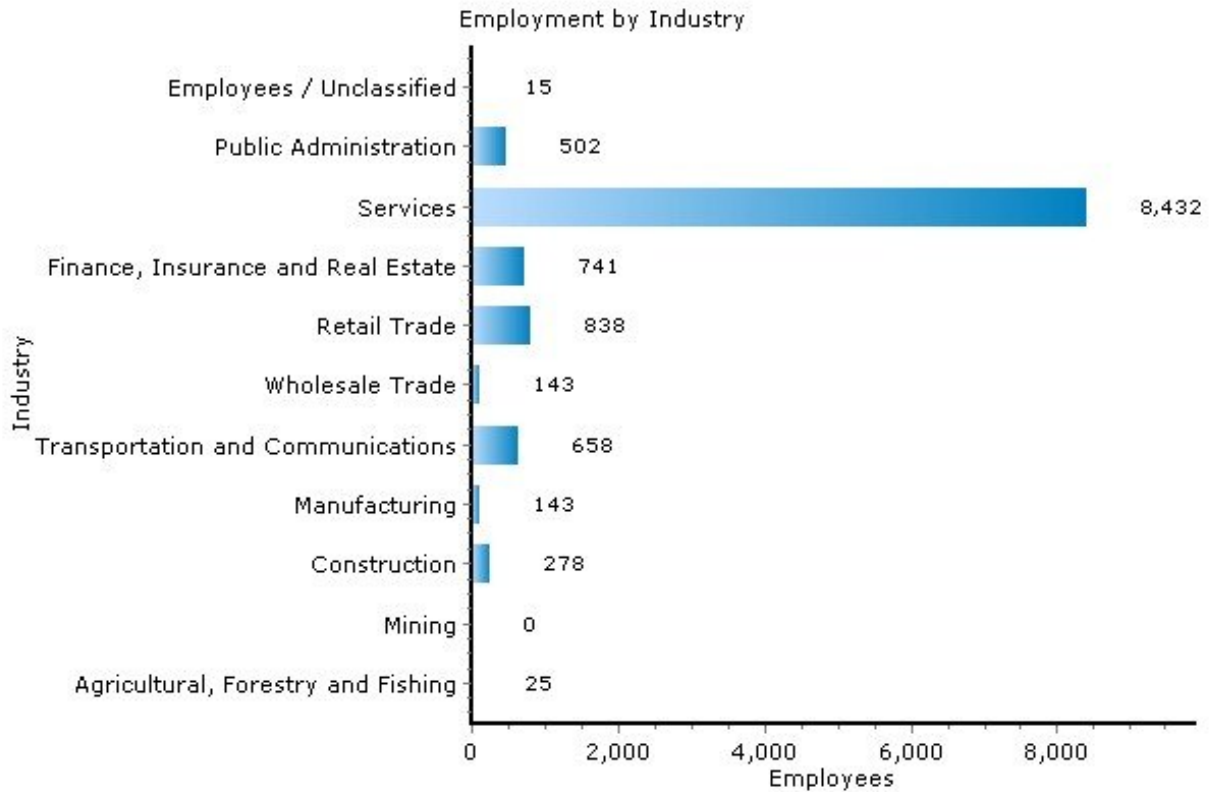

Copyright © 2009 Onboard Informatics
Information presumed reliable when
collected but not guaranteed and
should be independently verified.

Pei Lin Huang
Keller Williams Syracuse

PeiLin@YourCNYHome.com