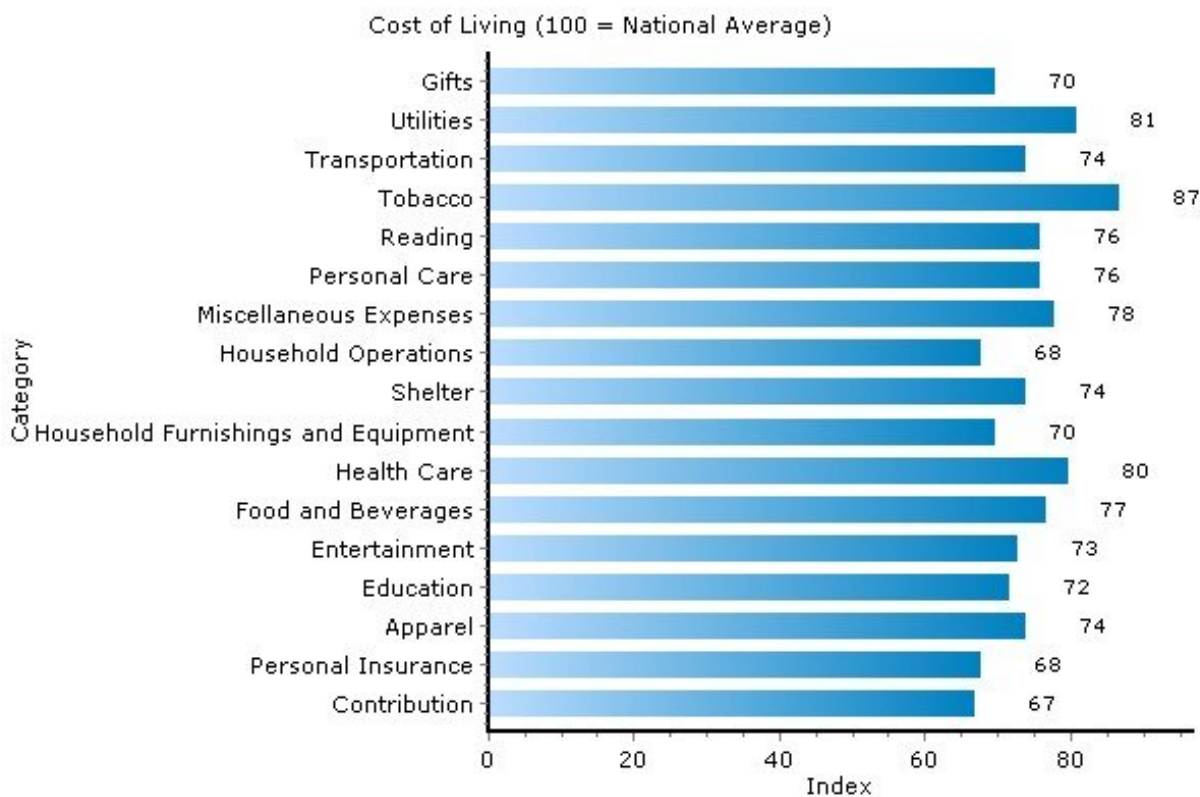

Copyright © 2009 Onboard Informatics
Information presumed reliable when
collected but not guaranteed and
should be independently verified.

Pei Lin Huang PeiLin@YourCNYHome.com
Keller Williams Syracuse

Cost of Living

13203, Syracuse, New York

Cost of Living	13203	New York
Average Total Household Expenditure	\$40,150	\$58,057
Total Household Expenditure Index (100 = National Average)	75	108

Copyright © 2009 Onboard Informatics
 Information presumed reliable when
 collected but not guaranteed and
 should be independently verified.