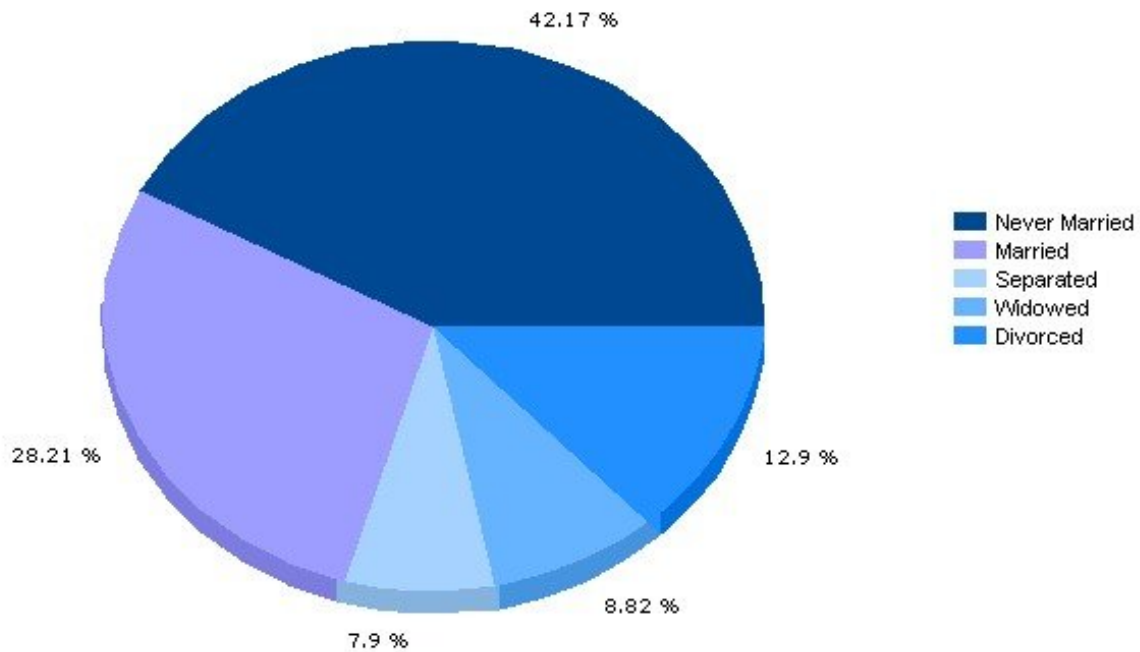

Household

13203, Syracuse, New York

Household	13203	New York
Number of Households	6,961	7,098,461
Average Household Size	2	3
Household with Children	22.3%	32.8%
Household with no Children	77.7%	67.2%
Household: Family	40.6%	64.1%
Household: Non-Family	59.4%	35.9%

Marital Status