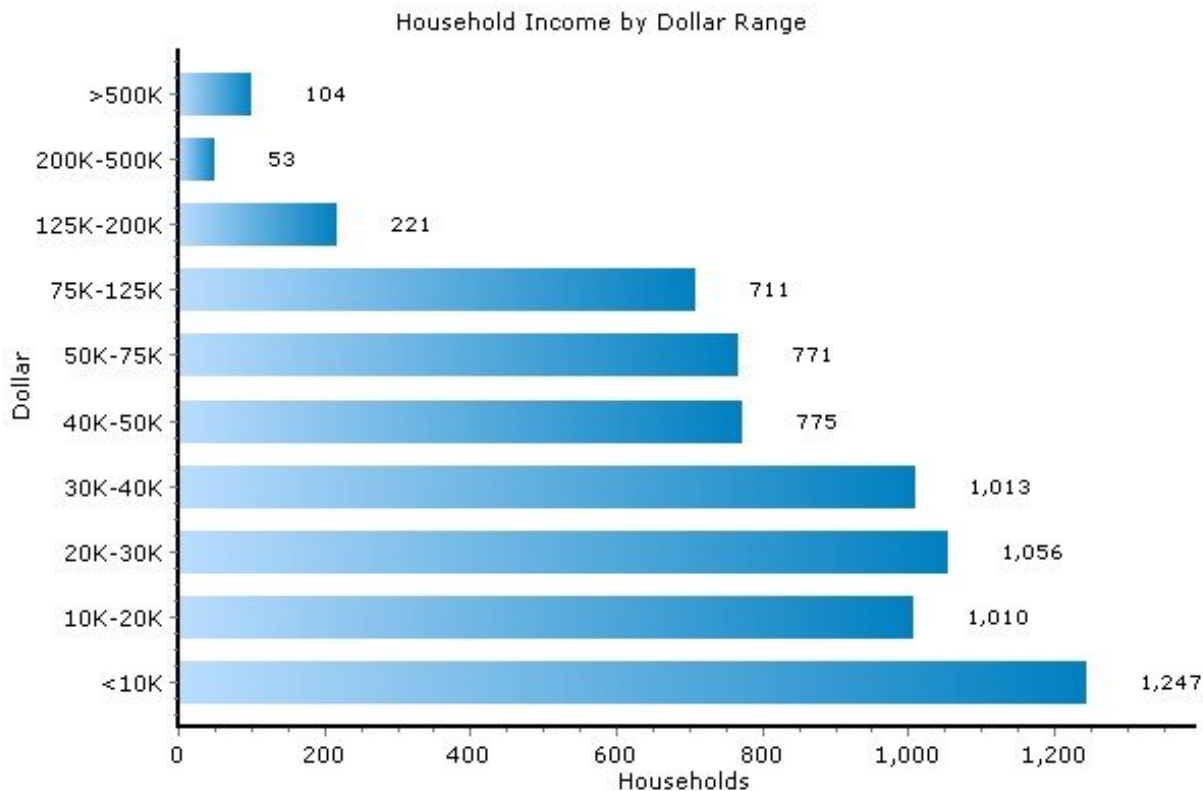

Pei Lin Huang
Keller Williams Syracuse

PeiLin@YourCNYHome.com

Household

13203, Syracuse, New York

Household	13203	New York
Number of Households	6,961	7,098,461
Average Household Size	2	3
Household with Children	22.3%	32.8%
Household with no Children	77.7%	67.2%
Household: Family	40.6%	64.1%
Household: Non-Family	59.4%	35.9%

Marital Status

Income

13203, Syracuse, New York

Income	13203	New York
Median Household Income	\$31,597	\$53,471
Average Household Income	\$44,186	\$77,295
Median Disposable Income	\$28,200	\$44,967

Copyright © 2009 Onboard Informatics
Information presumed reliable when
collected but not guaranteed and
should be independently verified.