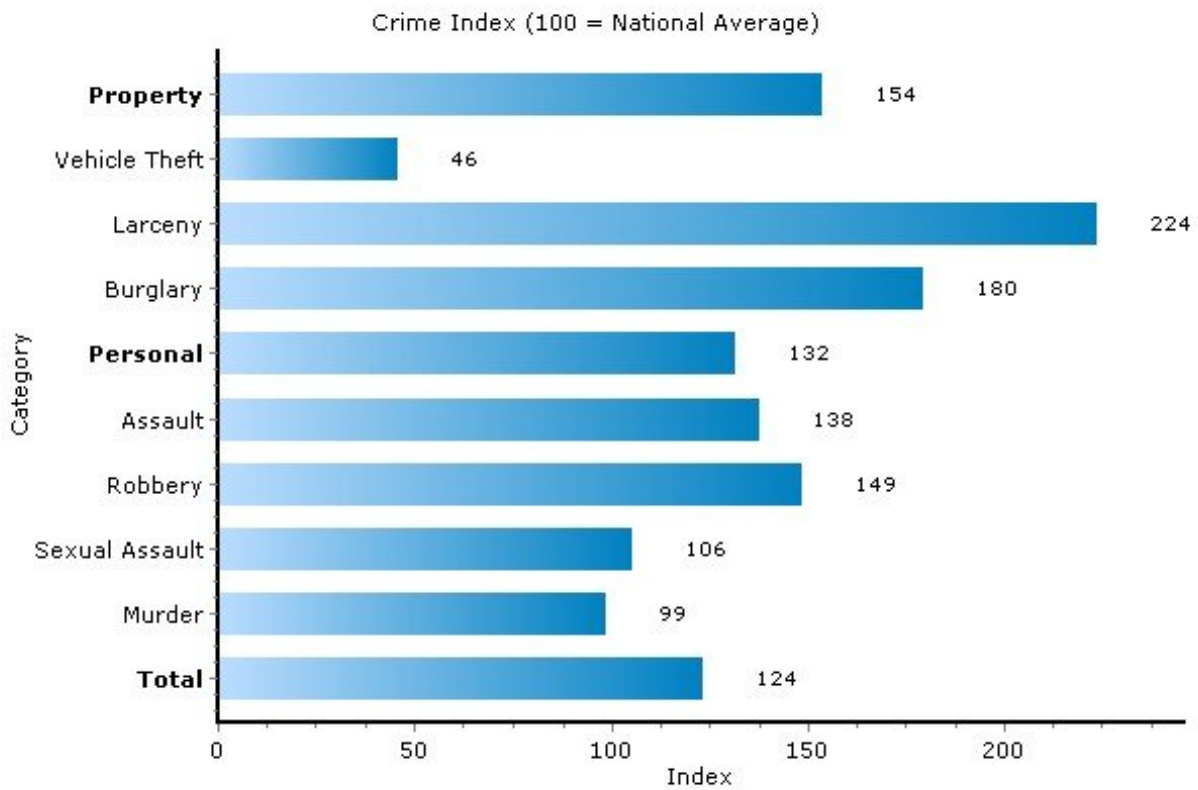

Pei Lin Huang
Keller Williams Syracuse

PeiLin@YourCNYHome.com

Crime

13203, Syracuse, New York

Copyright © 2009 Onboard Informatics
Information presumed reliable when
collected but not guaranteed and
should be independently verified.