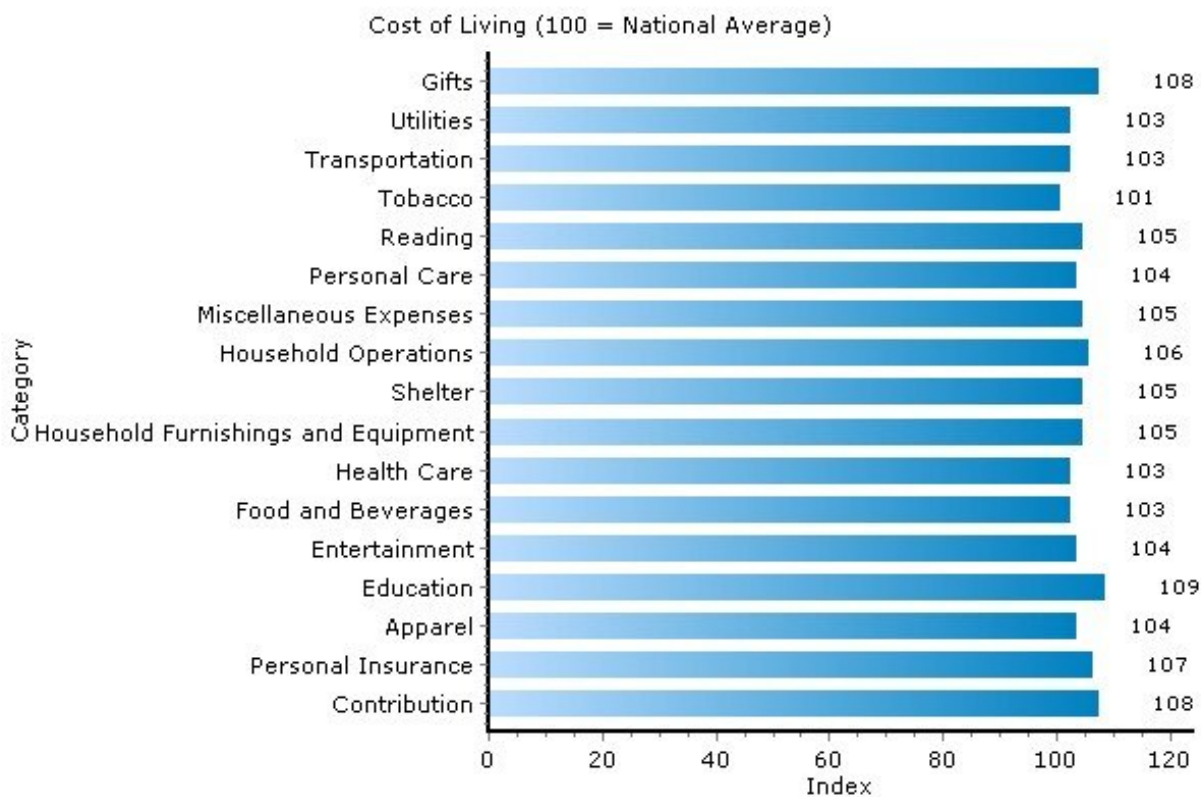

Pei Lin Huang
Keller Williams Syracuse

PLHuang@YourCNYHome.com

Home Ownership

13224, Syracuse, New York

Home Ownership	13224	New York
Median Home Price	\$139,500	N/A
In Current Residence 5+ Years	48.0%	39.0%
Annual Residential Turnover	13.0%	15.0%
Median Years in Residence	5	4

Copyright © 2009 Onboard Informatics
Information presumed reliable when
collected but not guaranteed and
should be independently verified.

Pei Lin Huang
Keller Williams Syracuse

PLHuang@YourCNYHome.com

Cost of Living

13224, Syracuse, New York

Cost of Living	13224	New York
Average Total Household Expenditure	\$56,047	\$58,057
Total Household Expenditure Index (100 = National Average)	104	108

Copyright © 2009 Onboard Informatics
Information presumed reliable when
collected but not guaranteed and
should be independently verified.