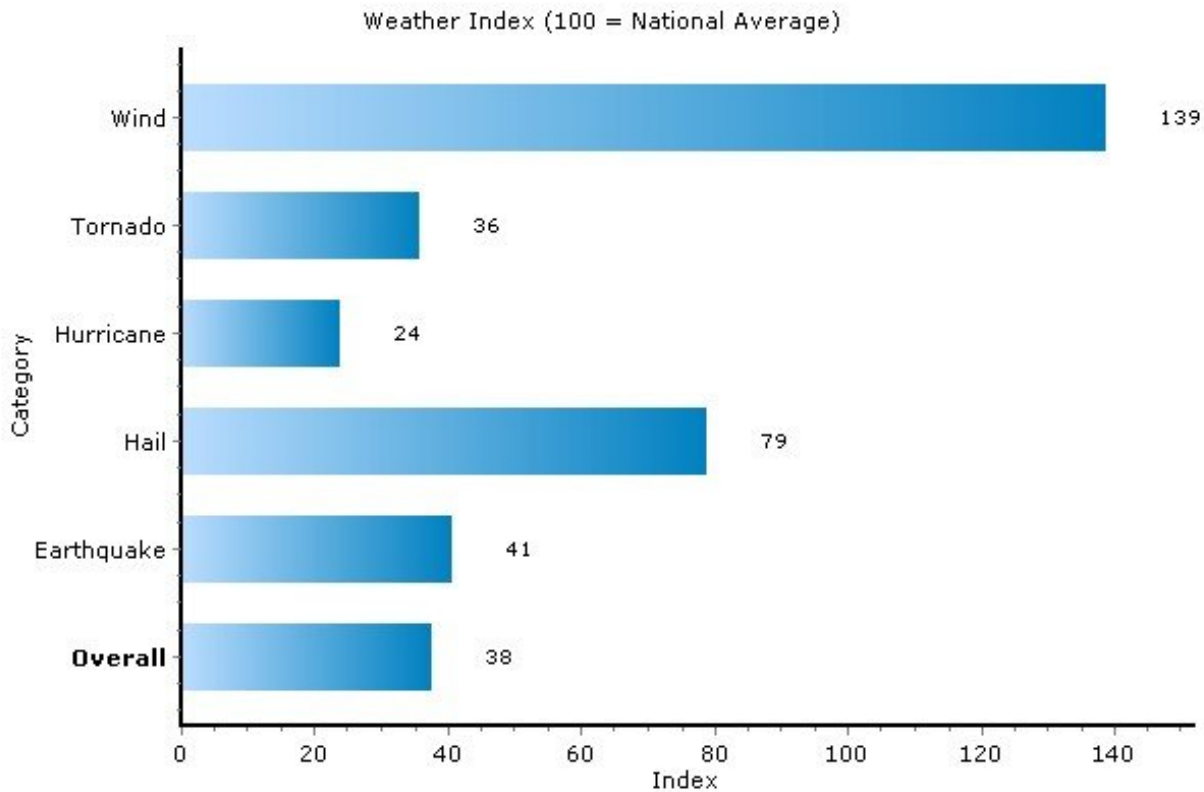

Pei Lin Huang
Keller Williams Syracuse

PLHuang@YourCNYHome.com

Climate: Weather Index

13224, Syracuse, New York

Copyright © 2009 Onboard Informatics
Information presumed reliable when
collected but not guaranteed and
should be independently verified.