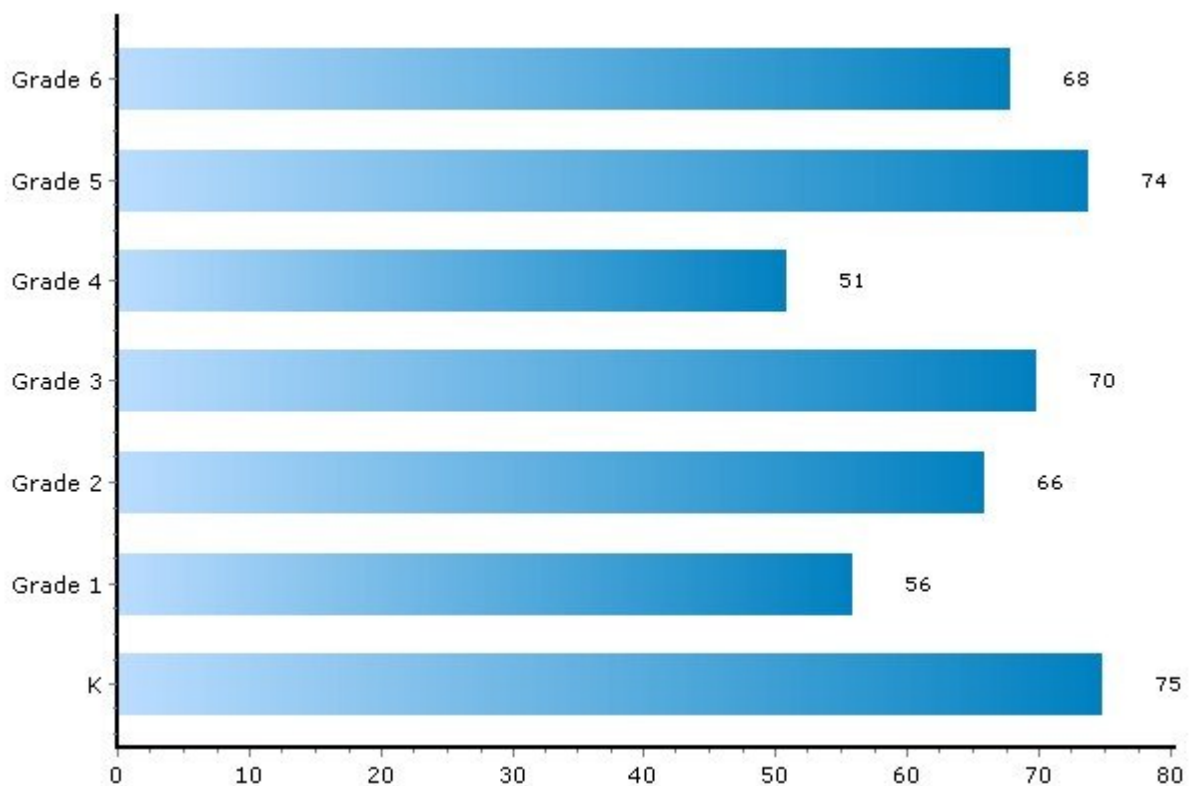

Students Per Grade

Copyright © 2009 Onboard Informatics
Information presumed reliable when
collected but not guaranteed and
should be independently verified.

Pei Lin Huang
Keller Williams Syracuse

PLHuang@YourCNYHome.com