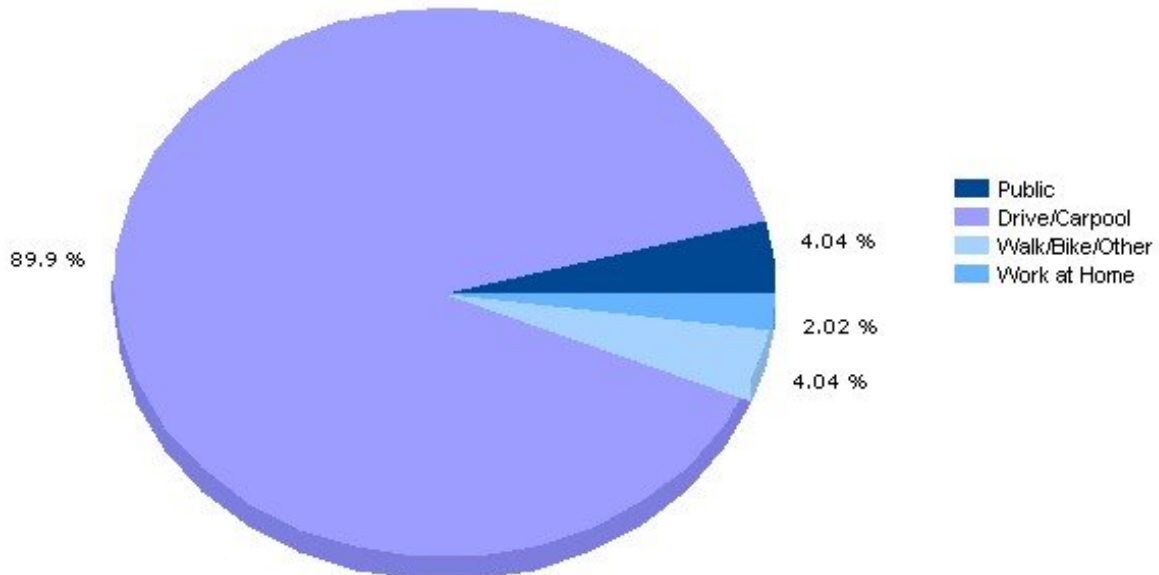

Transportation

13224, Syracuse, New York

Transportation	13224	New York
Median Travel Time to Work (mins)	14.9	25.1

Travel to Work