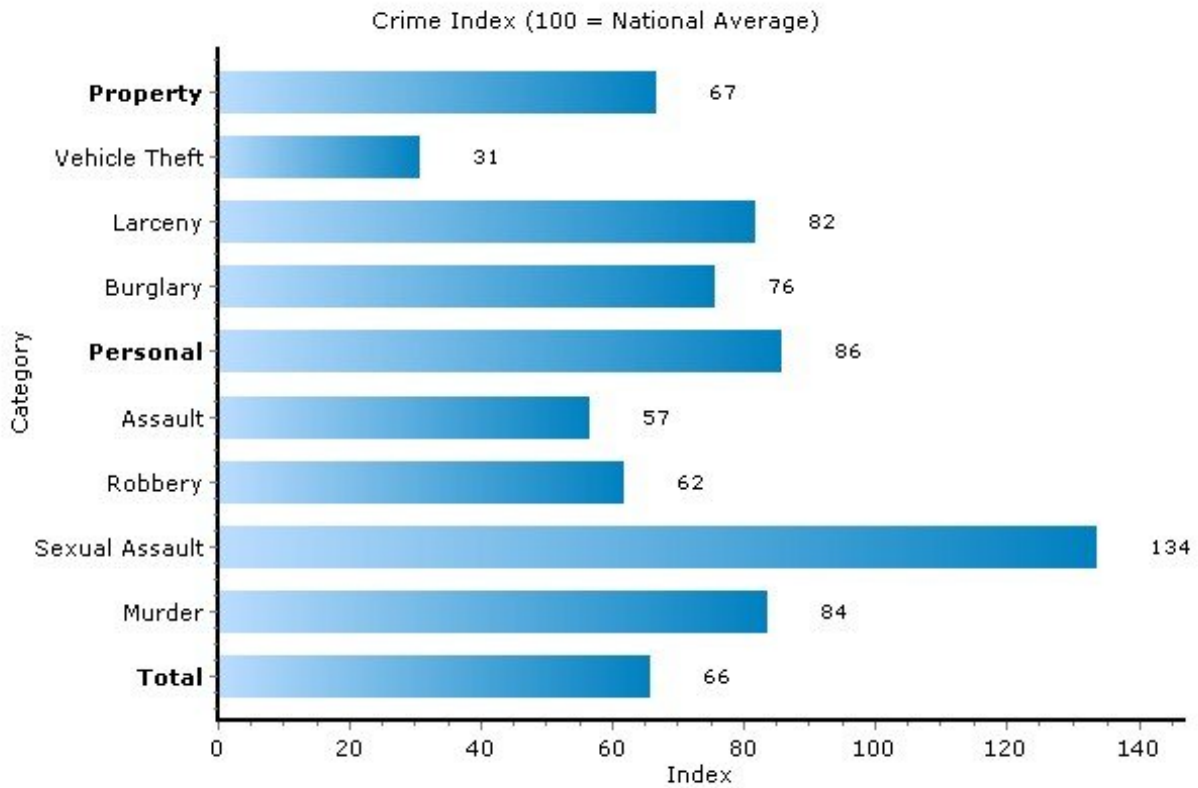

Pei Lin Huang
Keller Williams Syracuse

PLHuang@YourCNYHome.com

Crime

13224, Syracuse, New York

Copyright © 2009 Onboard Informatics
Information presumed reliable when
collected but not guaranteed and
should be independently verified.