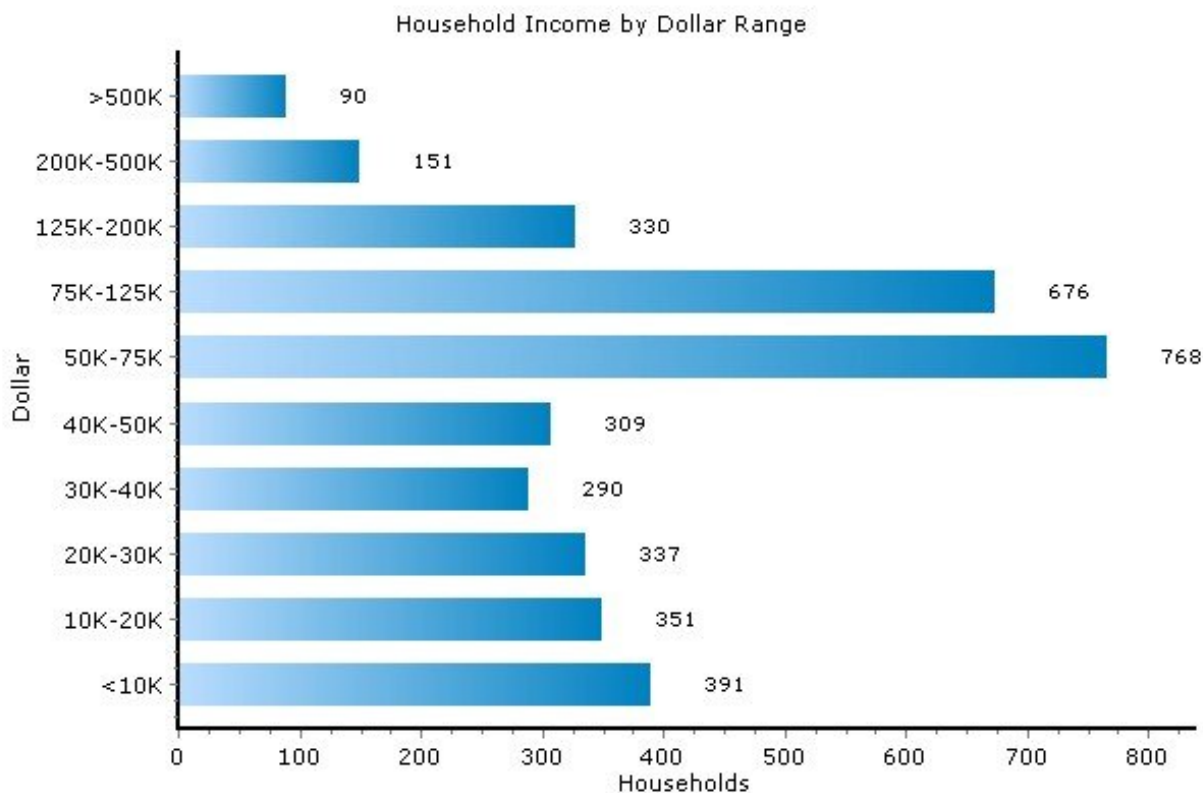

Marital Status

Income

13224, Syracuse, New York

Income	13224	New York
Median Household Income	\$53,794	\$53,471
Average Household Income	\$73,896	\$77,295
Median Disposable Income	\$45,180	\$44,967

Copyright © 2009 Onboard Informatics
Information presumed reliable when
collected but not guaranteed and
should be independently verified.