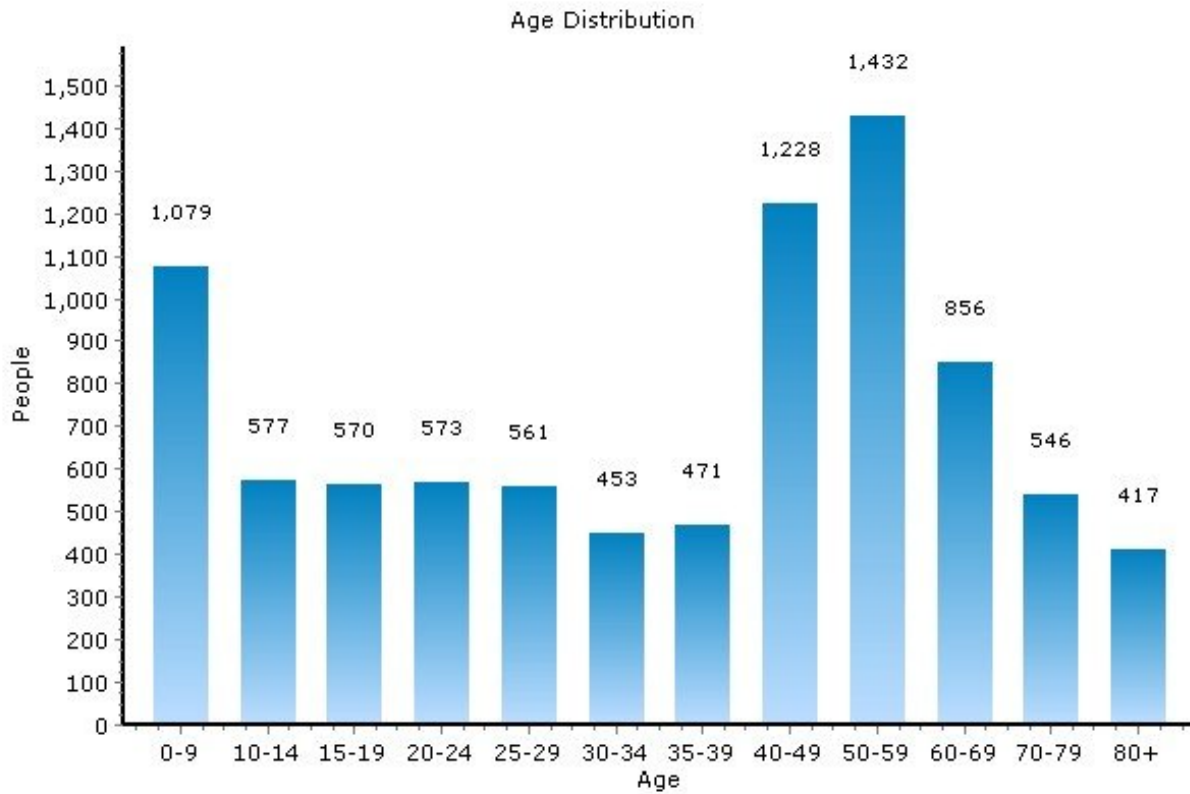

Community Facts

- Nearby Military Facility(ies)
- Low Residential Turnover

Population

13224, Syracuse, New York

Population	13224	New York
Population	8,763	19,413,180
Population Density (people/mile)	3,696	356
Population Growth	-5.0%	2.0%
Male	4,065	9,414,633
Female	4,698	9,998,547
Median Age	39.92	36.93