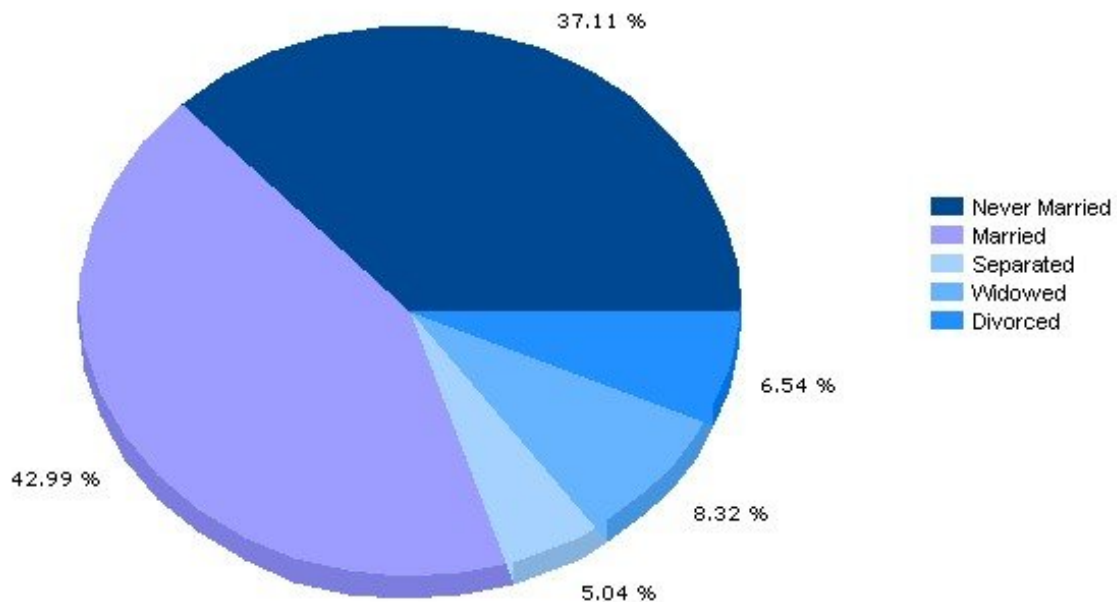

Household

13214, Syracuse, New York

Household	13214	New York
Number of Households	2,944	7,206,591
Average Household Size	2.26	2.64
Household with Children	28.3%	32.4%
Household with no Children	71.7%	67.6%
Household: Family	62.5%	64.2%
Household: Non-Family	37.5%	35.8%

Marital Status