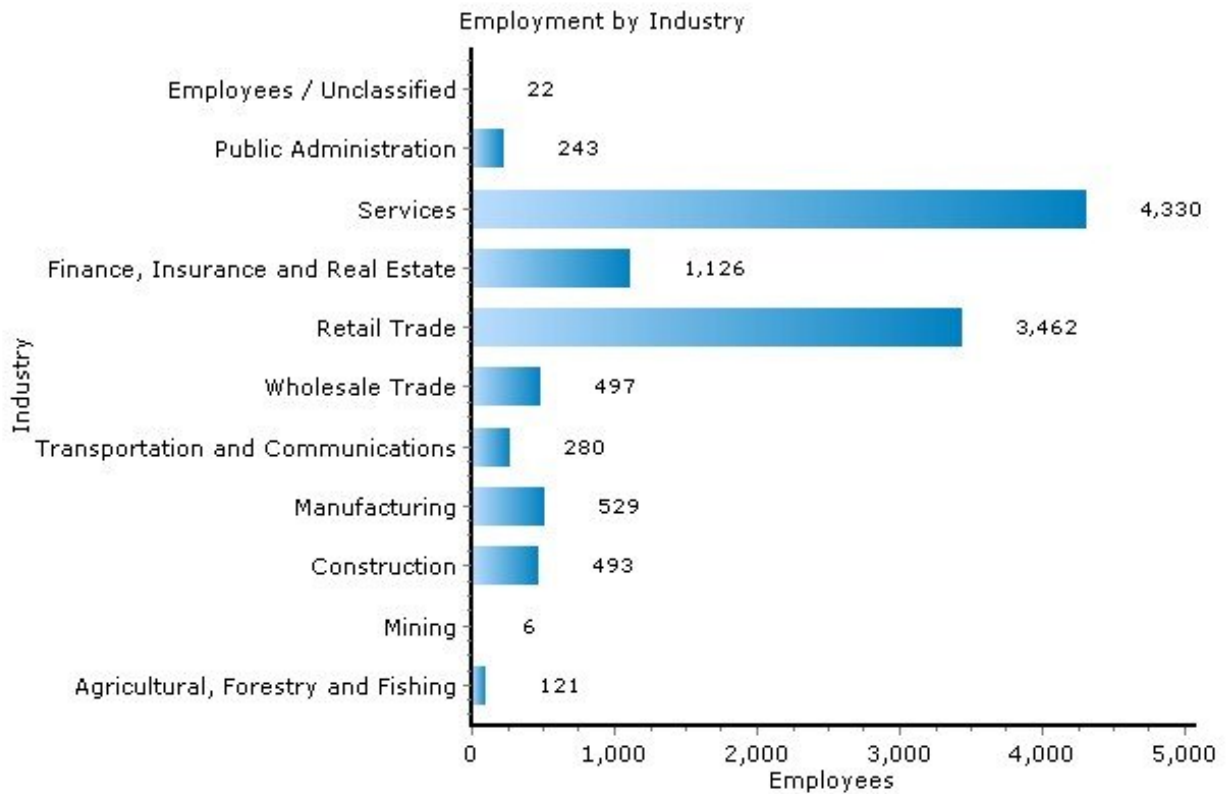

## Employment

13214, Syracuse, New York

Copyright © 2009 Onboard Informatics  
Information presumed reliable when  
collected but not guaranteed and  
should be independently verified.

**Pei Lin Huang**  
Keller Williams Syracuse