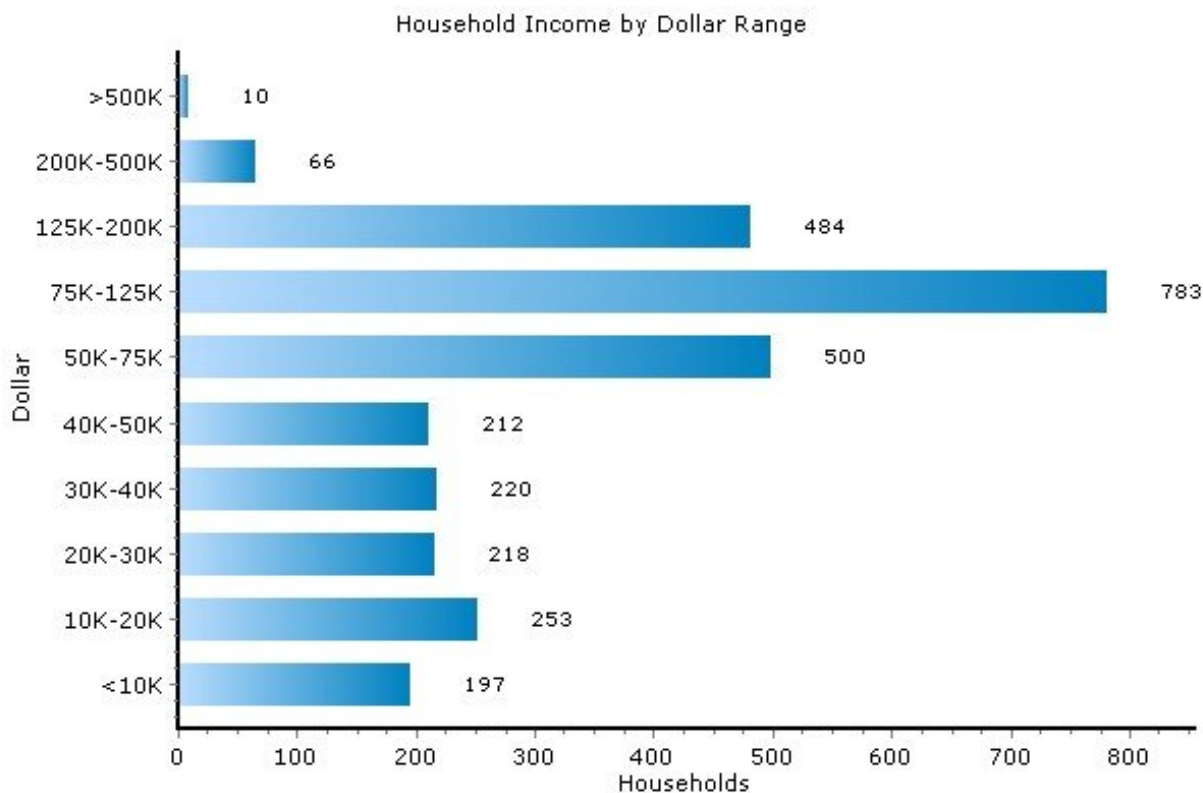

## Income

13214, Syracuse, New York

Income	13214	New York
Median Household Income	\$66,265	\$54,753
Average Household Income	\$80,714	\$83,056
Median Disposable Income	\$54,999	\$45,939

Copyright © 2009 Onboard Informatics  
Information presumed reliable when  
collected but not guaranteed and  
should be independently verified.