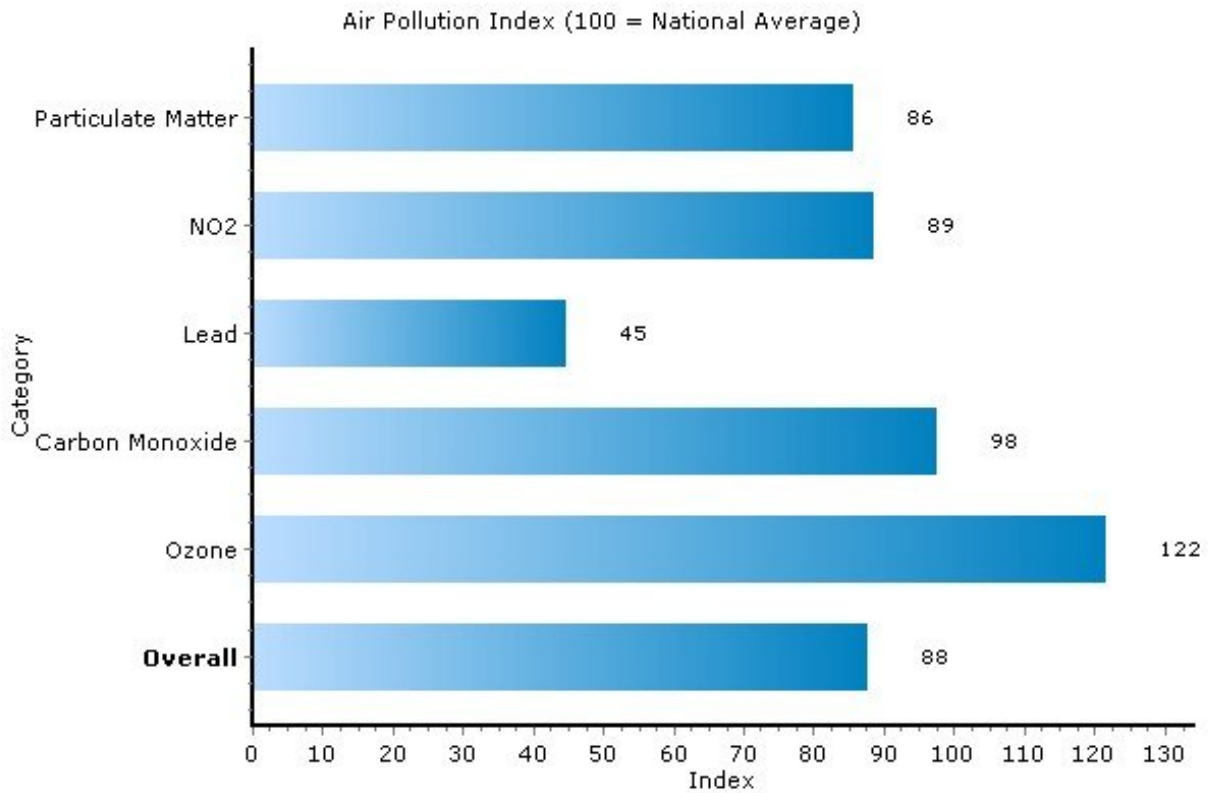

Copyright © 2009 Onboard Informatics
Information presumed reliable when
collected but not guaranteed and
should be independently verified.

Pei Lin Huang
Keller Williams Syracuse

PLHuang@YourCNYHome.com