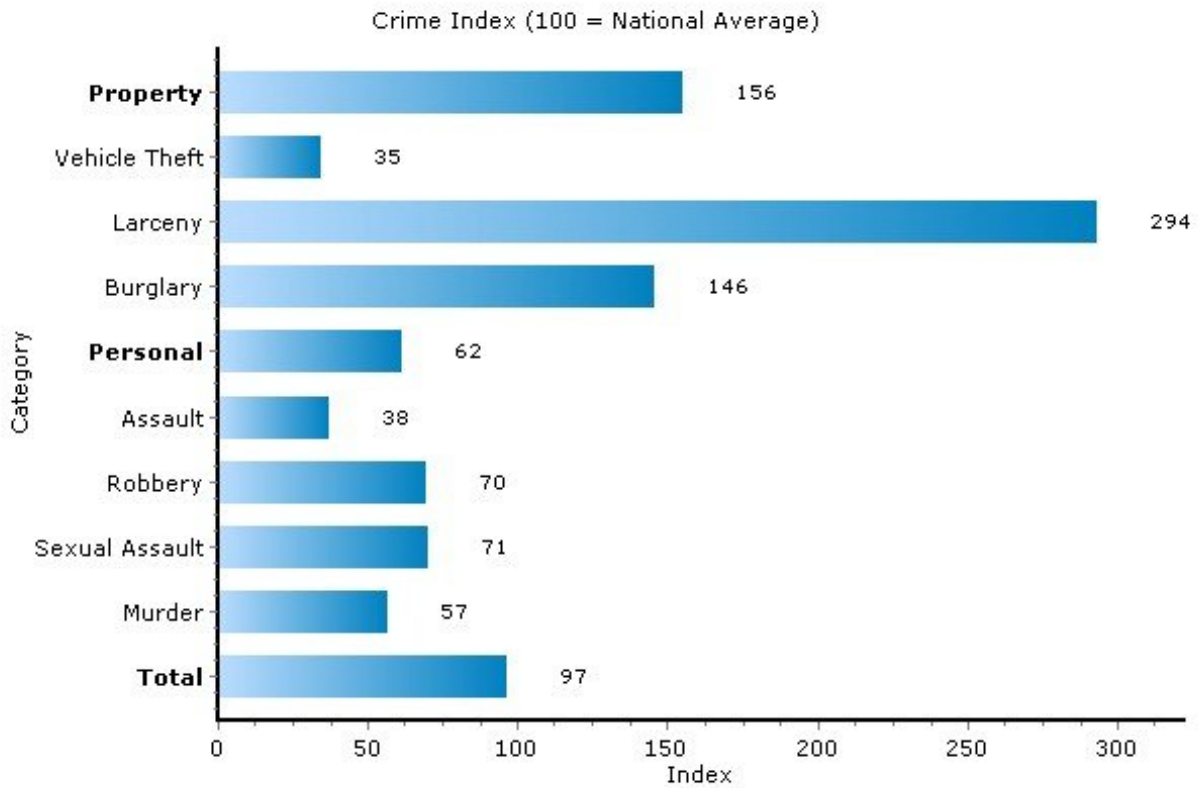

Copyright © 2009 Onboard Informatics
Information presumed reliable when
collected but not guaranteed and
should be independently verified.

Pei Lin Huang
Keller Williams Syracuse

PLHuang@YourCNYHome.com