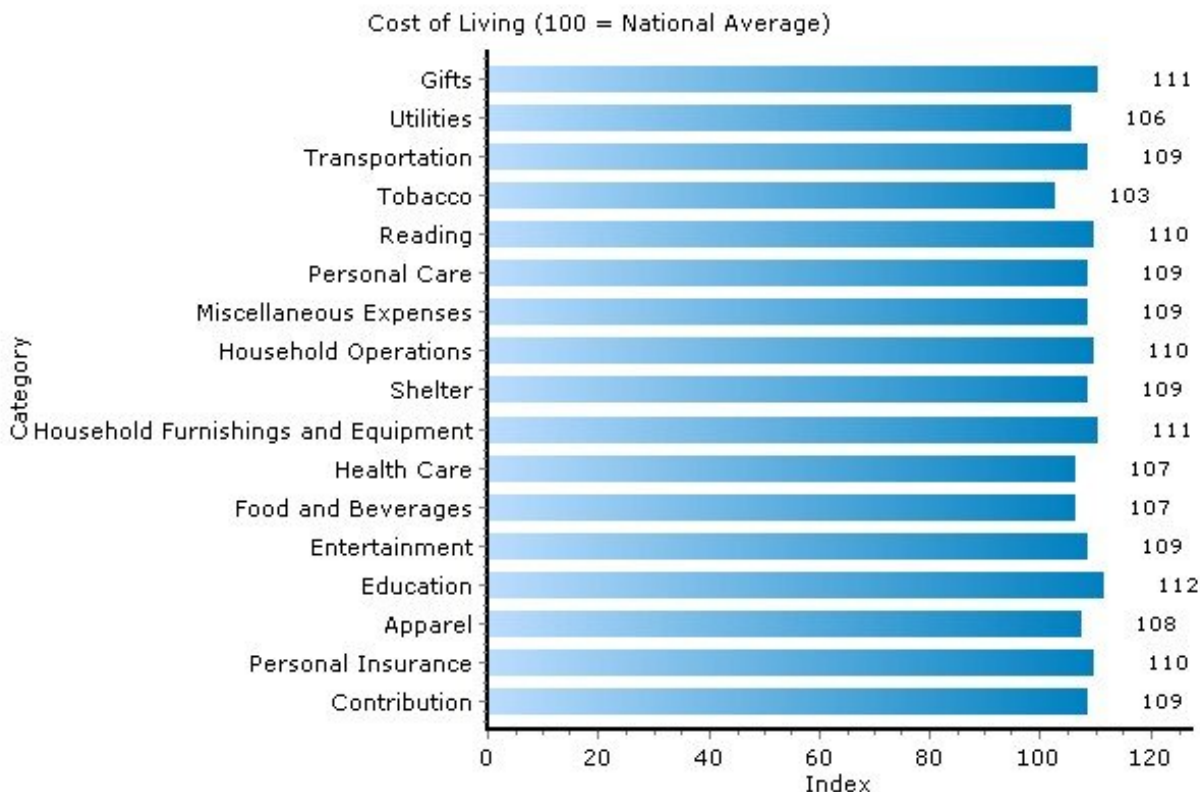

## Home Ownership

13214, Syracuse, New York

Home Ownership	13214	New York
Median Home Price	\$139,540	\$254,900
In Current Residence 5+ Years	50.7%	38.5%
Annual Residential Turnover	12.0%	14.8%
Median Years in Residence	5.25	3.5

Copyright © 2009 Onboard Informatics  
Information presumed reliable when  
collected but not guaranteed and  
should be independently verified.

**Pei Lin Huang** PLHuang@YourCNYHome.com  
Keller Williams Syracuse

## Cost of Living

13214, Syracuse, New York

Cost of Living	13214	New York
Average Total Household Expenditure	\$60,797	\$61,099
Total Household Expenditure Index (100 = National Average)	109	109

Copyright © 2009 Onboard Informatics  
 Information presumed reliable when  
 collected but not guaranteed and  
 should be independently verified.