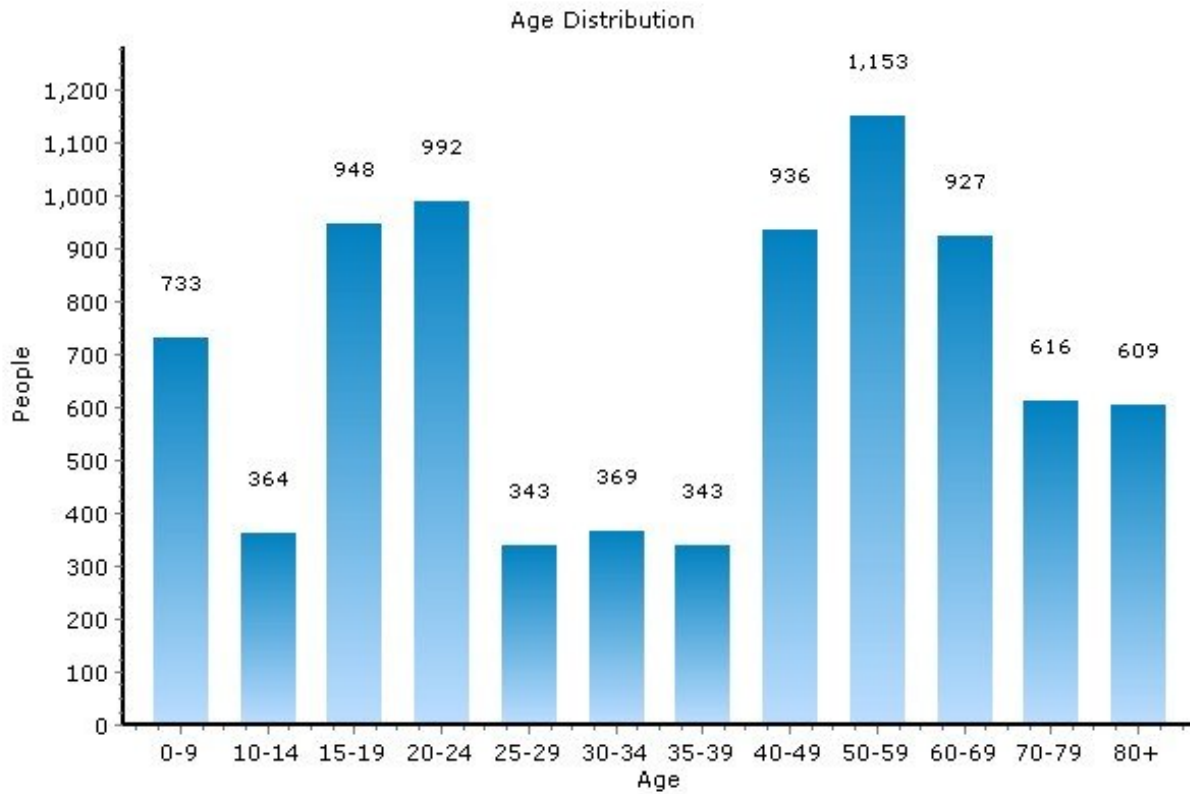

## General Community Facts

13214, Syracuse, New York

Community Summary	13214	New York
Population	8,330	19,600,792
Population Density (people/mile)	2,759	359
Median Household Income	\$66,265	\$54,753
Total Dwelling Units	3,165	8,050,025
Median Home Price	\$139,540	\$254,900

## Population

13214, Syracuse, New York

Population	13214	New York
Population	8,330	19,600,792
Population Density (people/mile)	2,759	359
Population Growth	-4.0%	3.0%
Male	3,808	9,536,666
Female	4,522	10,064,126
Median Age	39.95	37.44