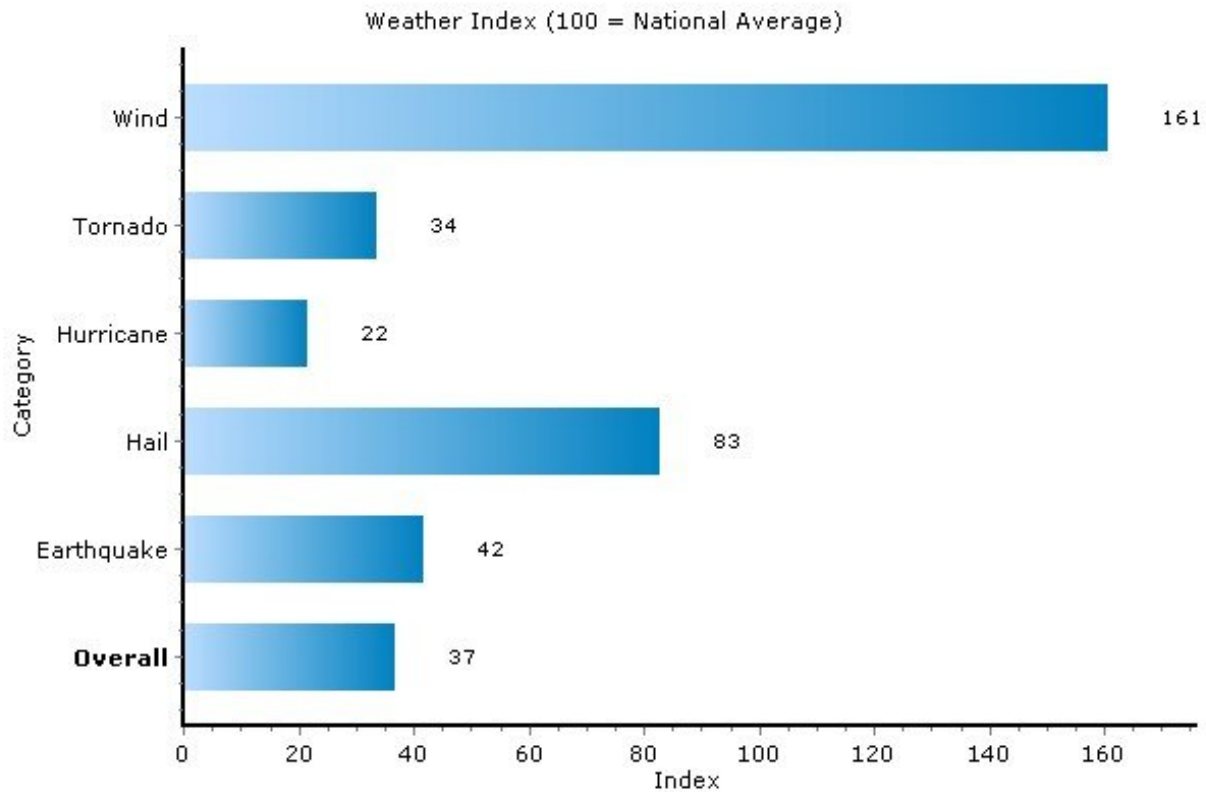

## Climate: Weather Index

13214, Syracuse, New York

Copyright © 2009 Onboard Informatics  
Information presumed reliable when  
collected but not guaranteed and  
should be independently verified.

**Pei Lin Huang**  
Keller Williams Syracuse