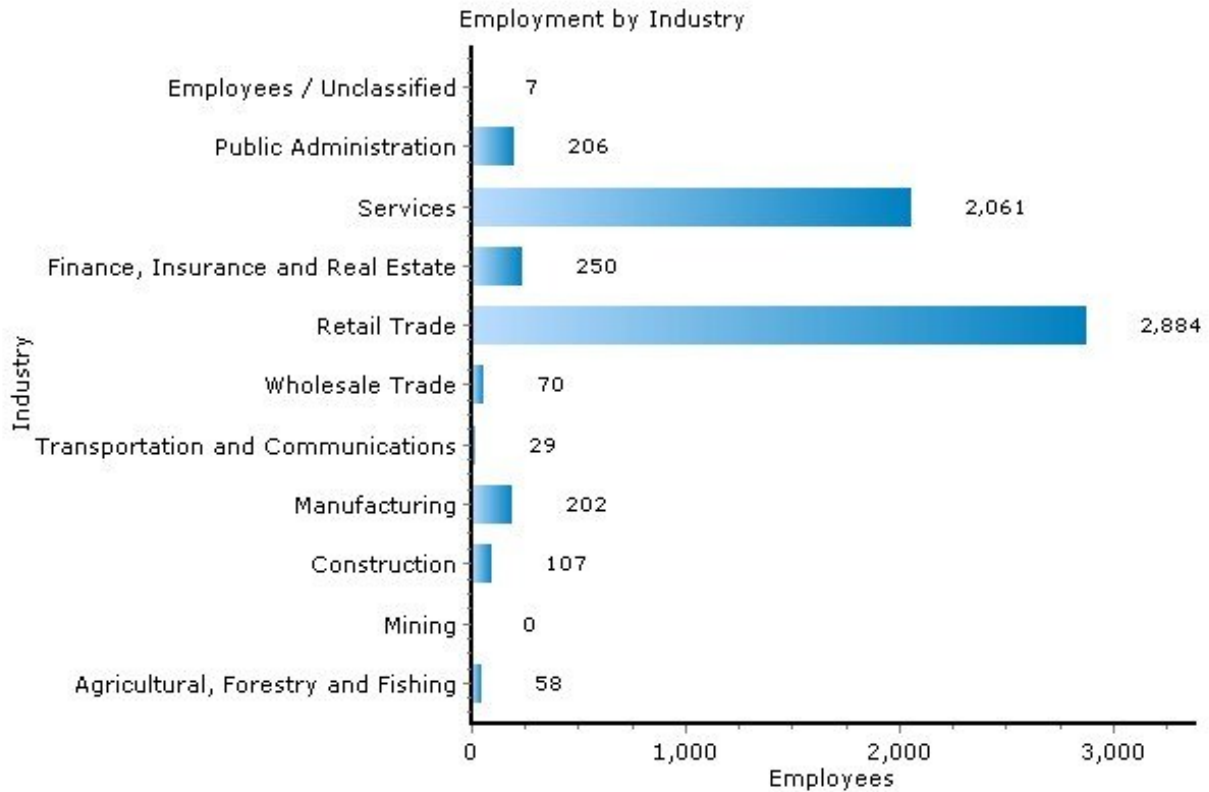

## Employment

13219, Syracuse, New York

Copyright © 2009 Onboard Informatics  
Information presumed reliable when  
collected but not guaranteed and  
should be independently verified.

**Pei Lin Huang**  
Keller Williams Syracuse