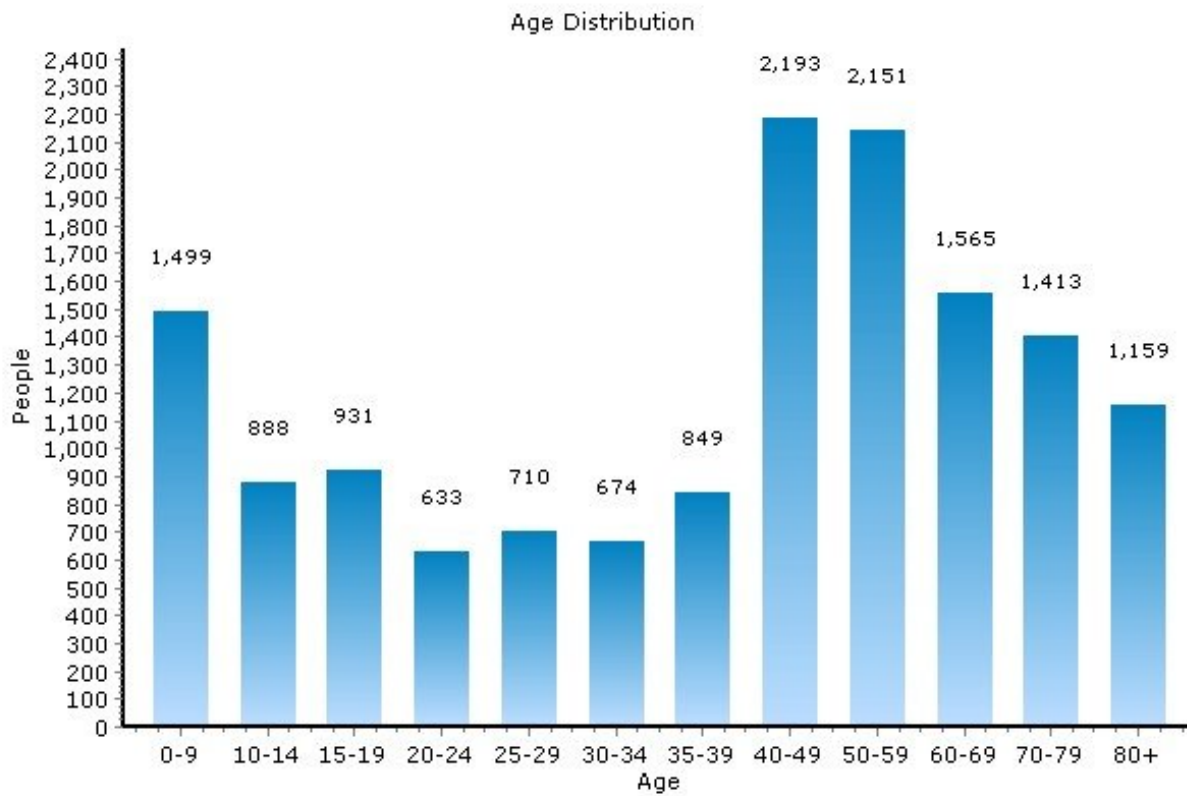

### Community Facts

- Very Low Residential Turnover

## Population

13219, Syracuse, New York

Population	13219	New York
Population	14,663	19,413,180
Population Density (people/mile)	3,173	356
Population Growth	-5.0%	2.0%
Male	6,809	9,414,633
Female	7,855	9,998,547
Median Age	44.49	36.93