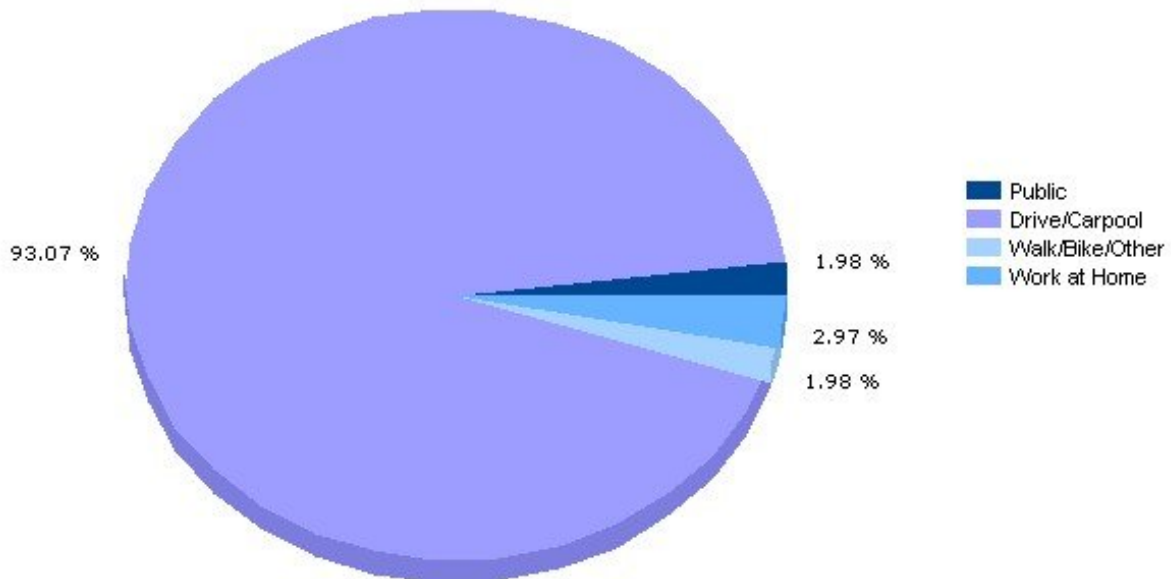

Transportation

13219, Syracuse, New York

Transportation	13219	New York
Median Travel Time to Work (mins)	17.8	25.1

Travel to Work