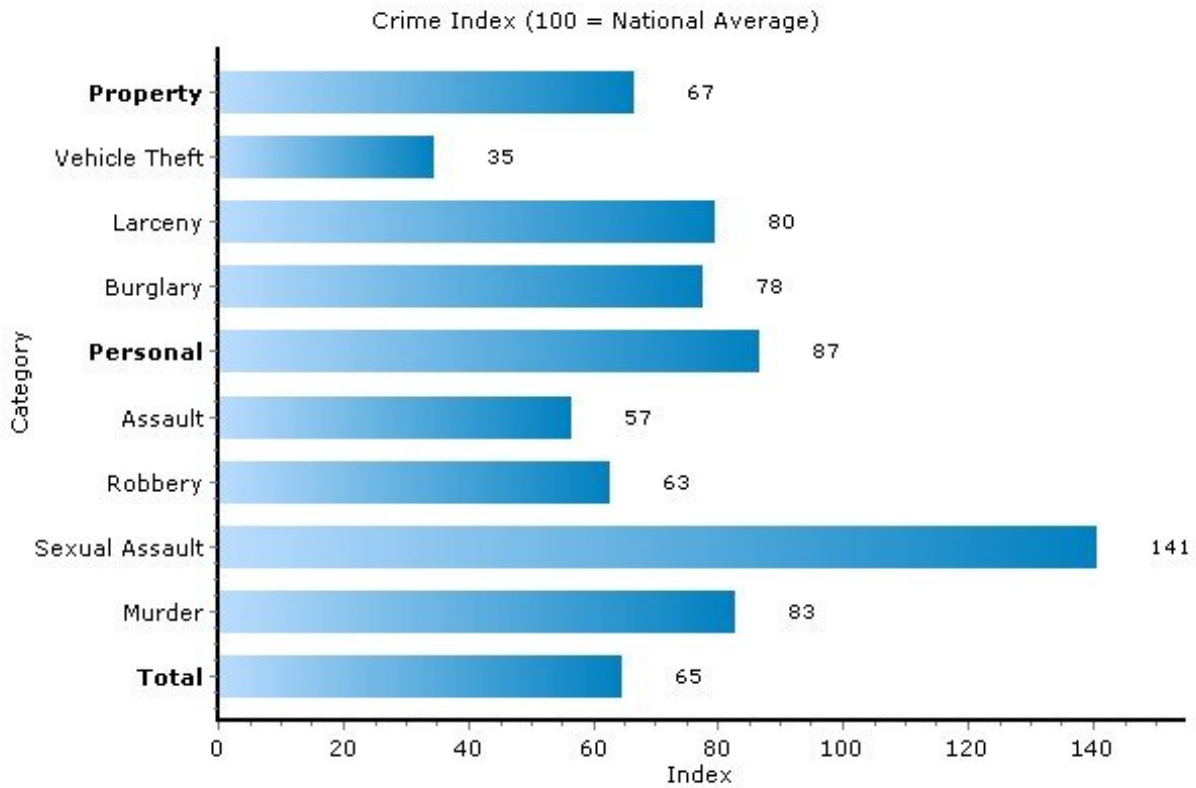

Pei Lin Huang
Keller Williams Syracuse

PeiLin@YourCNYHome.com

Crime

13224, Syracuse, New York

Copyright © 2009 Onboard Informatics
Information presumed reliable when
collected but not guaranteed and
should be independently verified.