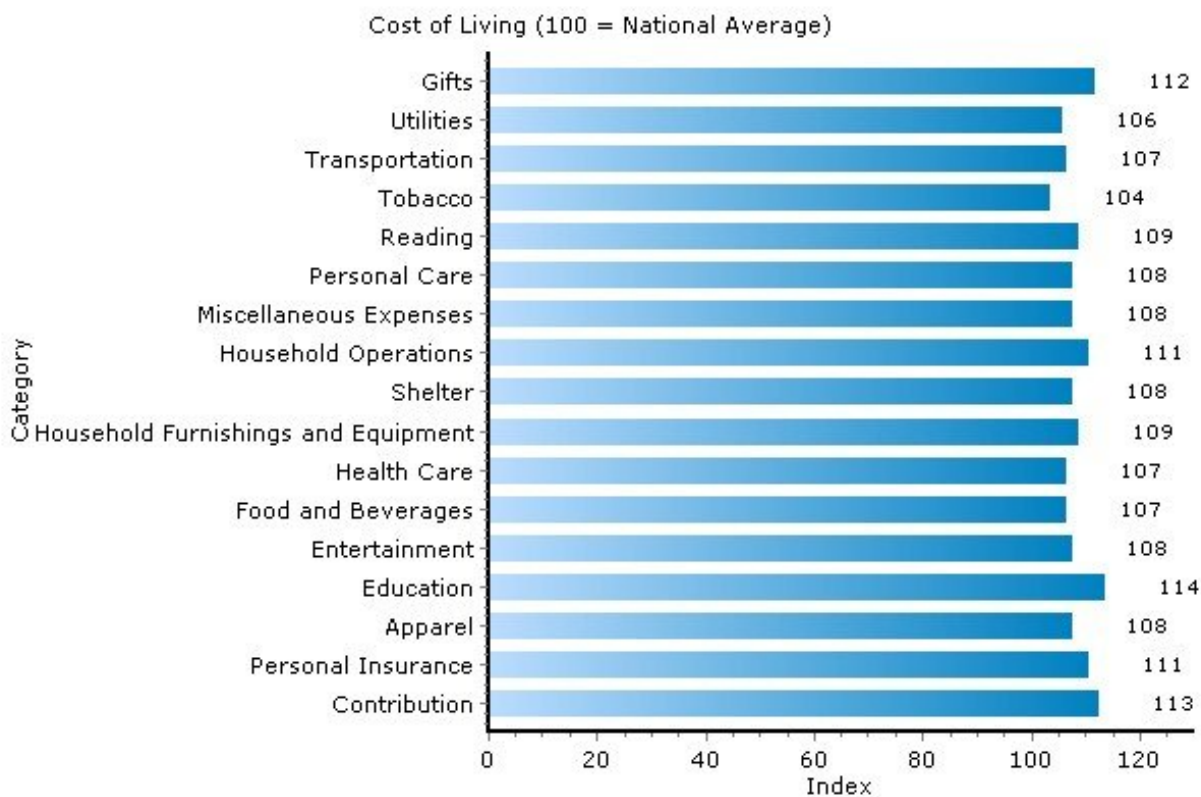

Pei Lin Huang
Keller Williams Syracuse

PeiLin@YourCNYHome.com

Home Ownership

13224, Syracuse, New York

Home Ownership	13224	New York
Median Home Price	\$110,200	N/A
In Current Residence 5+ Years	48.3%	38.6%
Annual Residential Turnover	12.5%	14.7%
Median Years in Residence	4.78	3.52

Copyright © 2009 Onboard Informatics
Information presumed reliable when
collected but not guaranteed and
should be independently verified.

Pei Lin Huang PeiLin@YourCNYHome.com
Keller Williams Syracuse

Cost of Living

13224, Syracuse, New York

Cost of Living	13224	New York
Average Total Household Expenditure	\$56,011	\$56,001
Total Household Expenditure Index (100 = National Average)	108	108

Copyright © 2009 Onboard Informatics
 Information presumed reliable when
 collected but not guaranteed and
 should be independently verified.