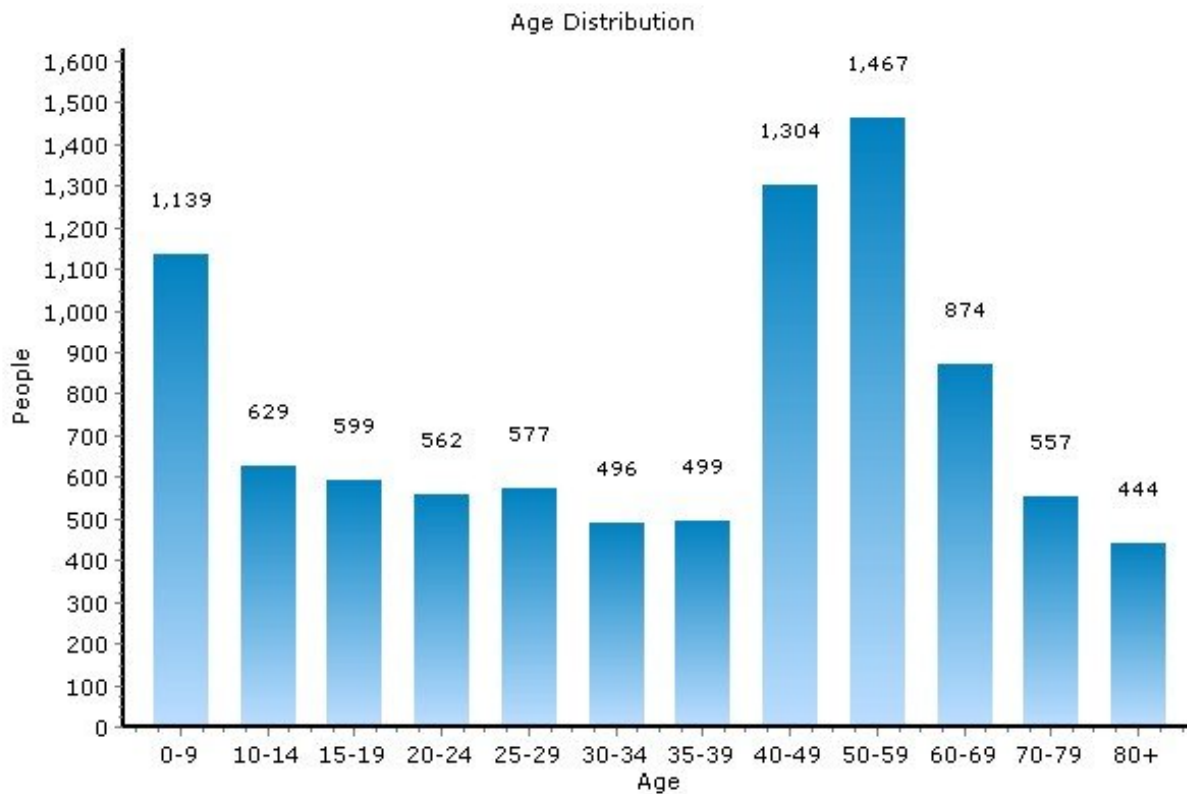

Community Facts

- Nearby Military Facility(ies) Distinctive College Community Very Rapid Population Growth Low Residential Turnover

Population

13224, Syracuse, New York

Population	13224	New York
Population	9,149	19,356,927
Population Density (people/mile)	3,829	396
Population Growth	-2.0%	2.0%
Male	4,290	9,394,057
Female	4,858	9,962,870
Median Age	39.64	36.8