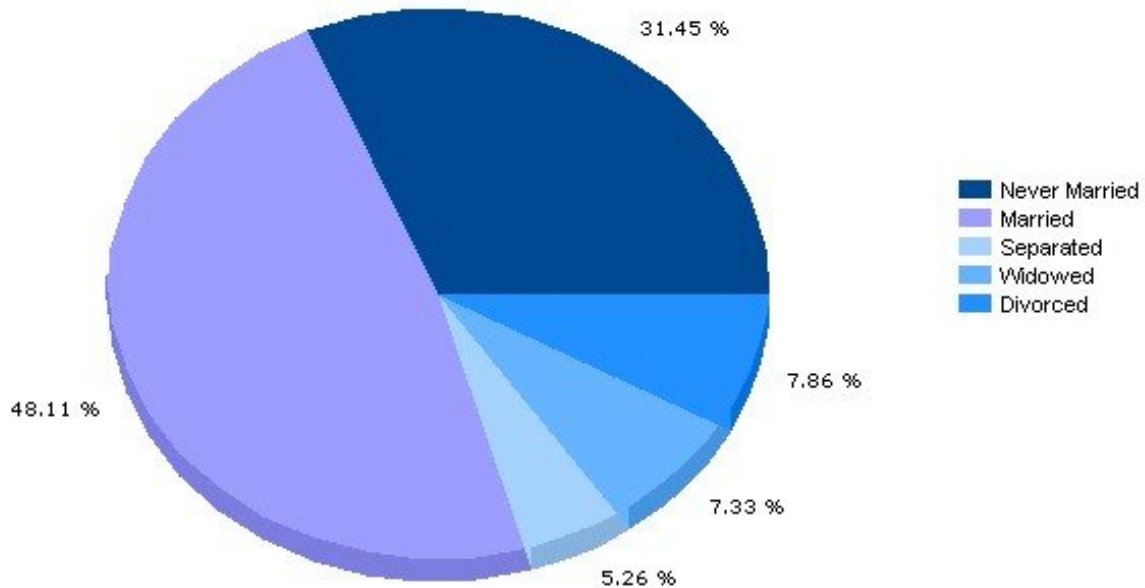

Household

13224, Syracuse, New York

Household	13224	New York
Number of Households	3,864	7,136,363
Average Household Size	2.33	2.63
Household with Children	30.4%	33.4%
Household with no Children	69.6%	66.6%
Household: Family	57.7%	64.6%
Household: Non-Family	42.3%	35.4%

Marital Status