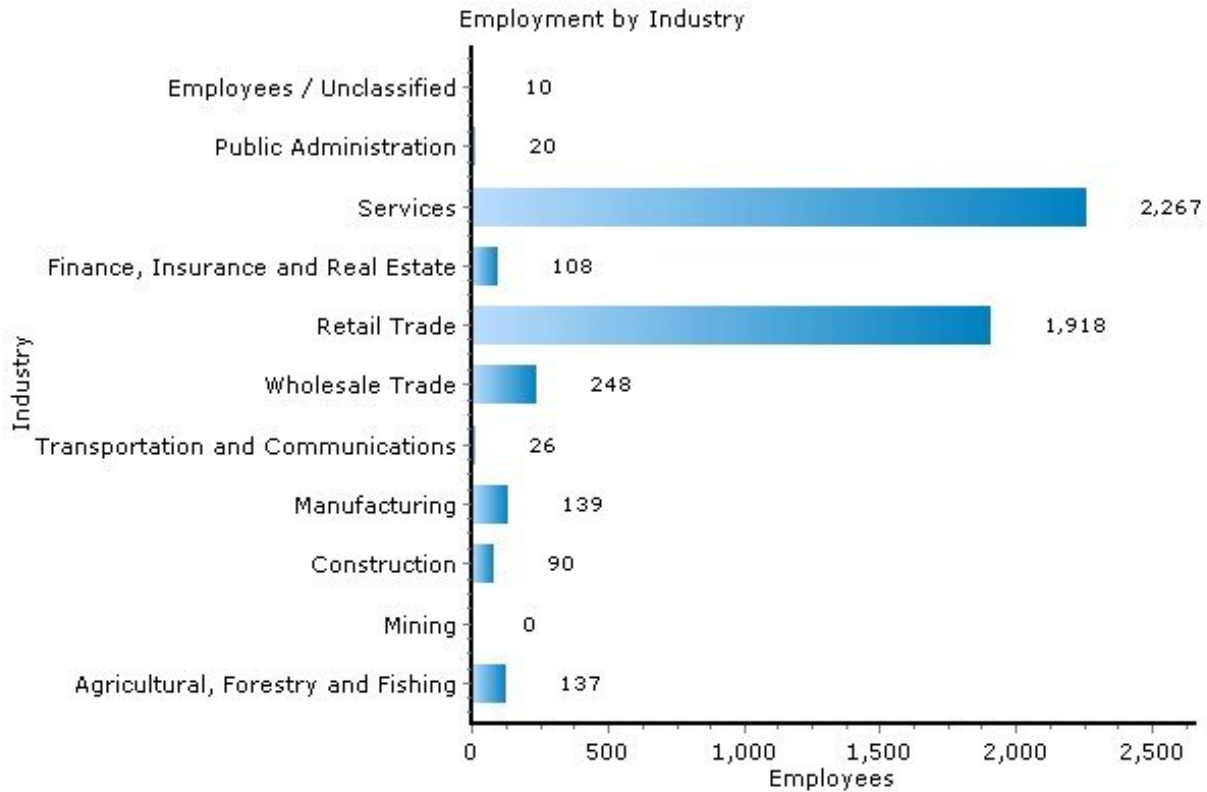

Copyright © 2009 Onboard Informatics
Information presumed reliable when
collected but not guaranteed and
should be independently verified.

Pei Lin Huang
Keller Williams Syracuse

PeiLin@YourCNYHome.com