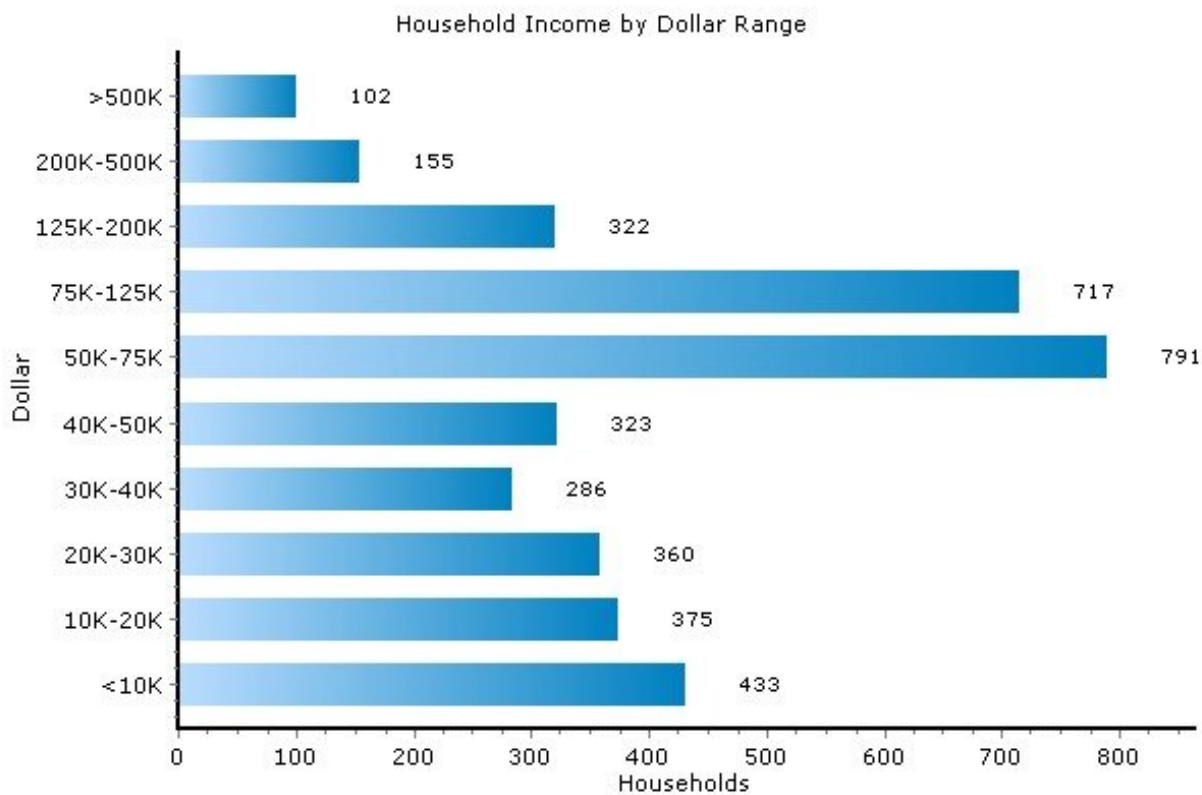

Pei Lin Huang PeiLin@YourCNYHome.com
Keller Williams Syracuse

Household

13224, Syracuse, New York

Household	13224	New York
Number of Households	3,864	7,136,363
Average Household Size	2.33	2.63
Household with Children	30.4%	33.4%
Household with no Children	69.6%	66.6%
Household: Family	57.7%	64.6%
Household: Non-Family	42.3%	35.4%

Marital Status

Income

13224, Syracuse, New York

Income	13224	New York
Median Household Income	\$53,474	\$52,764
Average Household Income	\$74,134	\$73,408
Median Disposable Income	\$44,844	\$44,437

Copyright © 2009 Onboard Informatics
Information presumed reliable when
collected but not guaranteed and
should be independently verified.