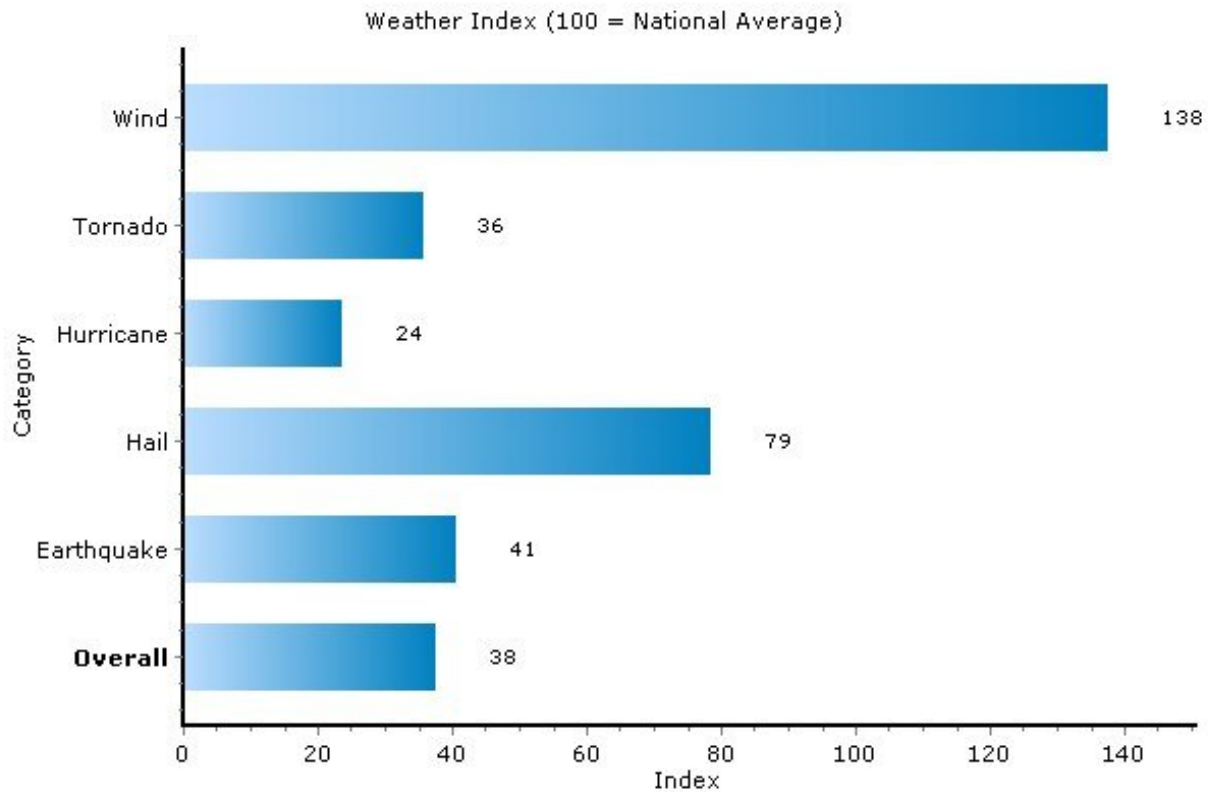

Copyright © 2009 Onboard Informatics
Information presumed reliable when
collected but not guaranteed and
should be independently verified.

Pei Lin Huang PeiLin@YourCNYHome.com
Keller Williams Syracuse