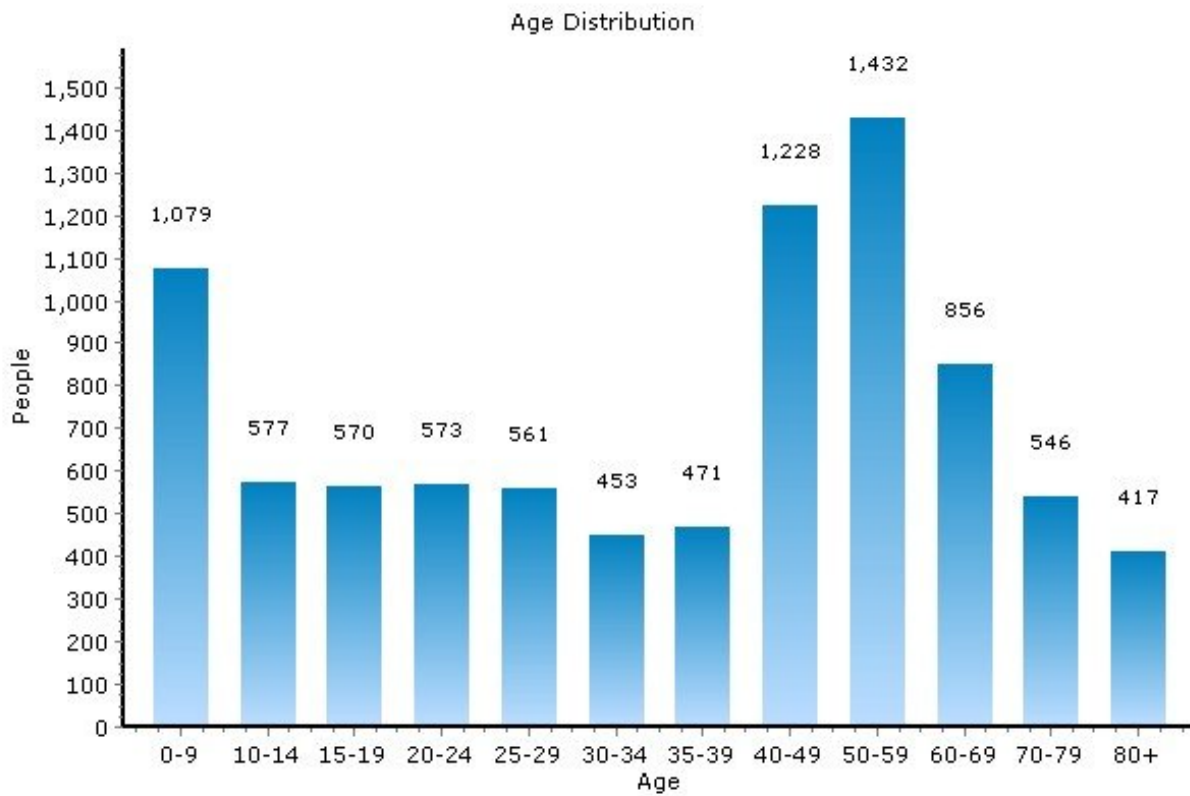

Community Facts

- Nearby Military Facility(ies)
- Low Residential Turnover

Population

13224, Syracuse, New York

Population	13224	New York
Population	8,763	19,413,180
Population Density (people/mile)	3,696	356
Population Growth	-5.0%	2.0%
Male	4,065	9,414,633
Female	4,698	9,998,547
Median Age	39.92	36.93